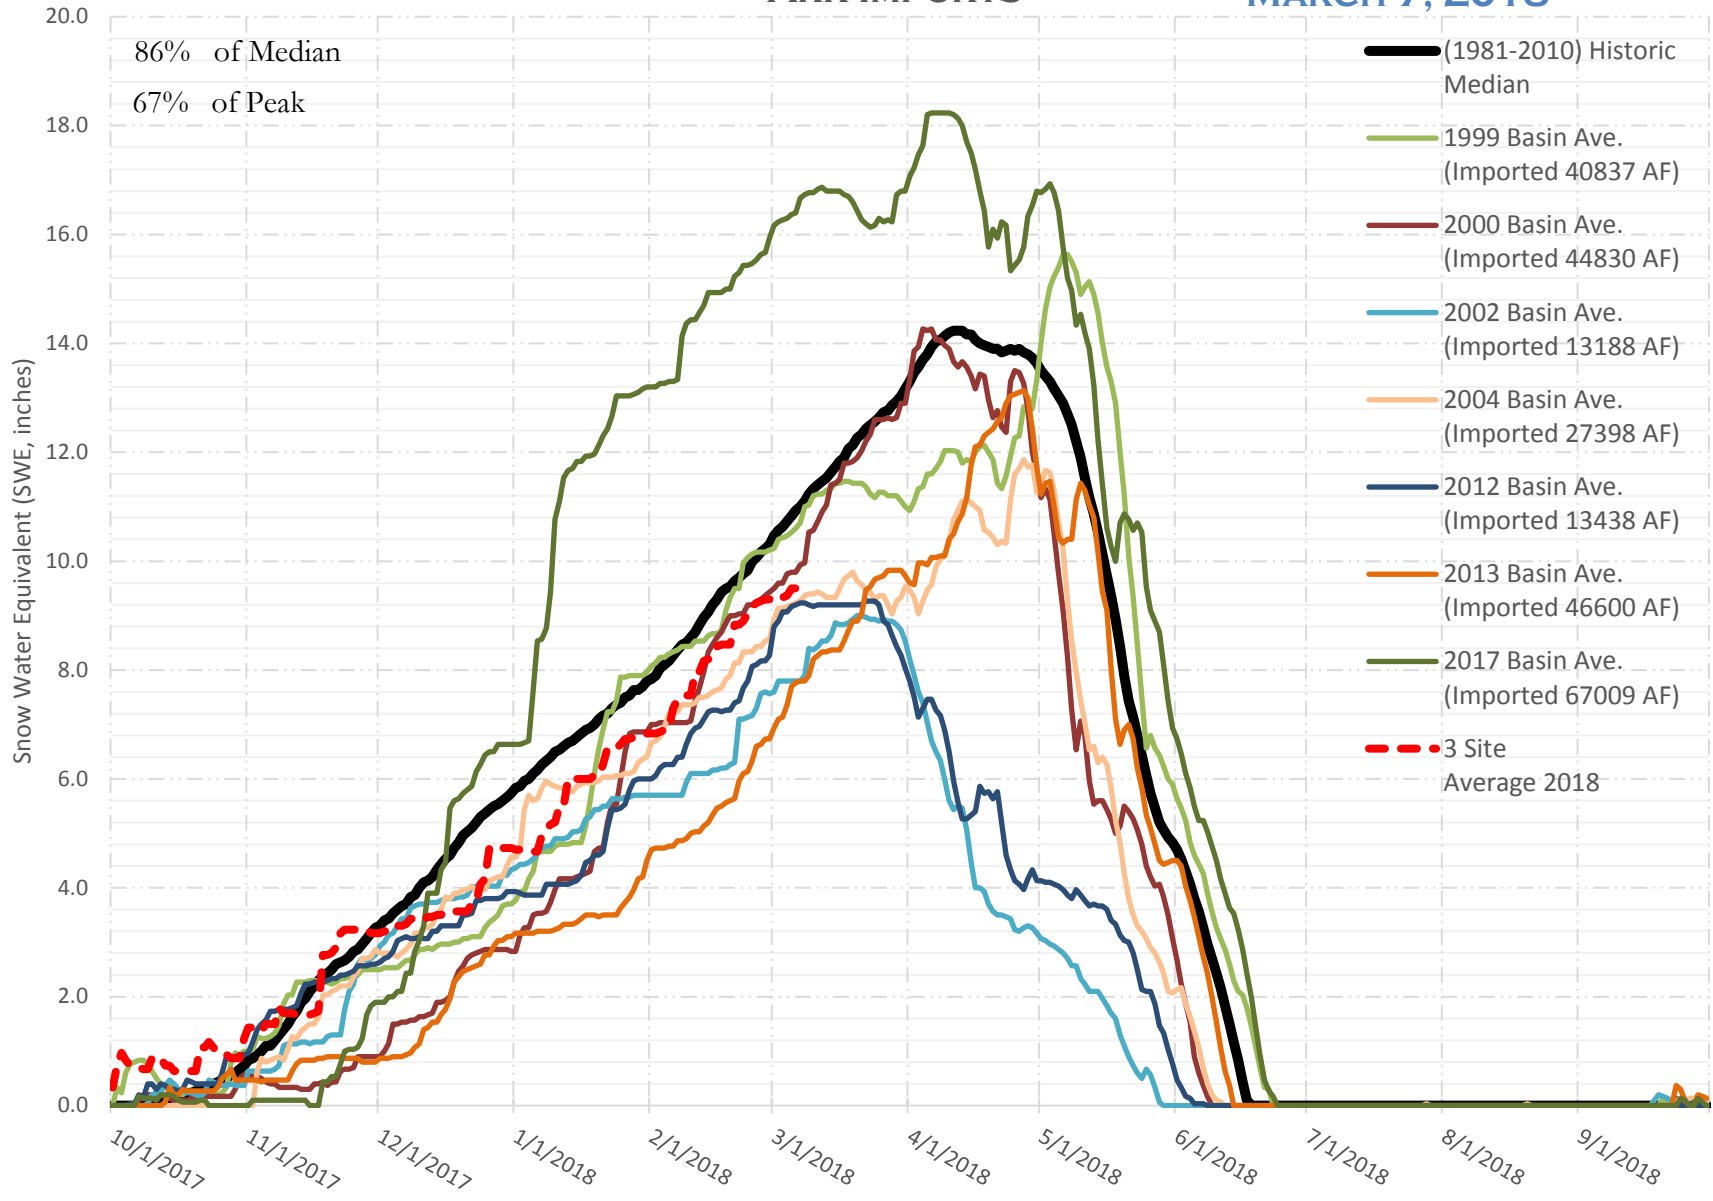

FRY-ARK COLLECTION BASIN SNOWPACK VS ANNUAL BASIN AVERAGE W/ ASSOC. FRY-ARK IMPORTS

MARCH 7, 2018

FRY-ARK COLLECTION BASIN SNOWPACK W/ INDIVIDUAL SITES MARCH 7, 2018

UPPER ARK BASIN SNOWPACK VS ANNUAL BASIN AVERAGE W/ ASSOC. FRY- ARK IMPORTS

MARCH 7, 2018

UPPER ARK BASIN SNOWPACK W/ INDIVIDUAL SITES MARCH 7, 2018