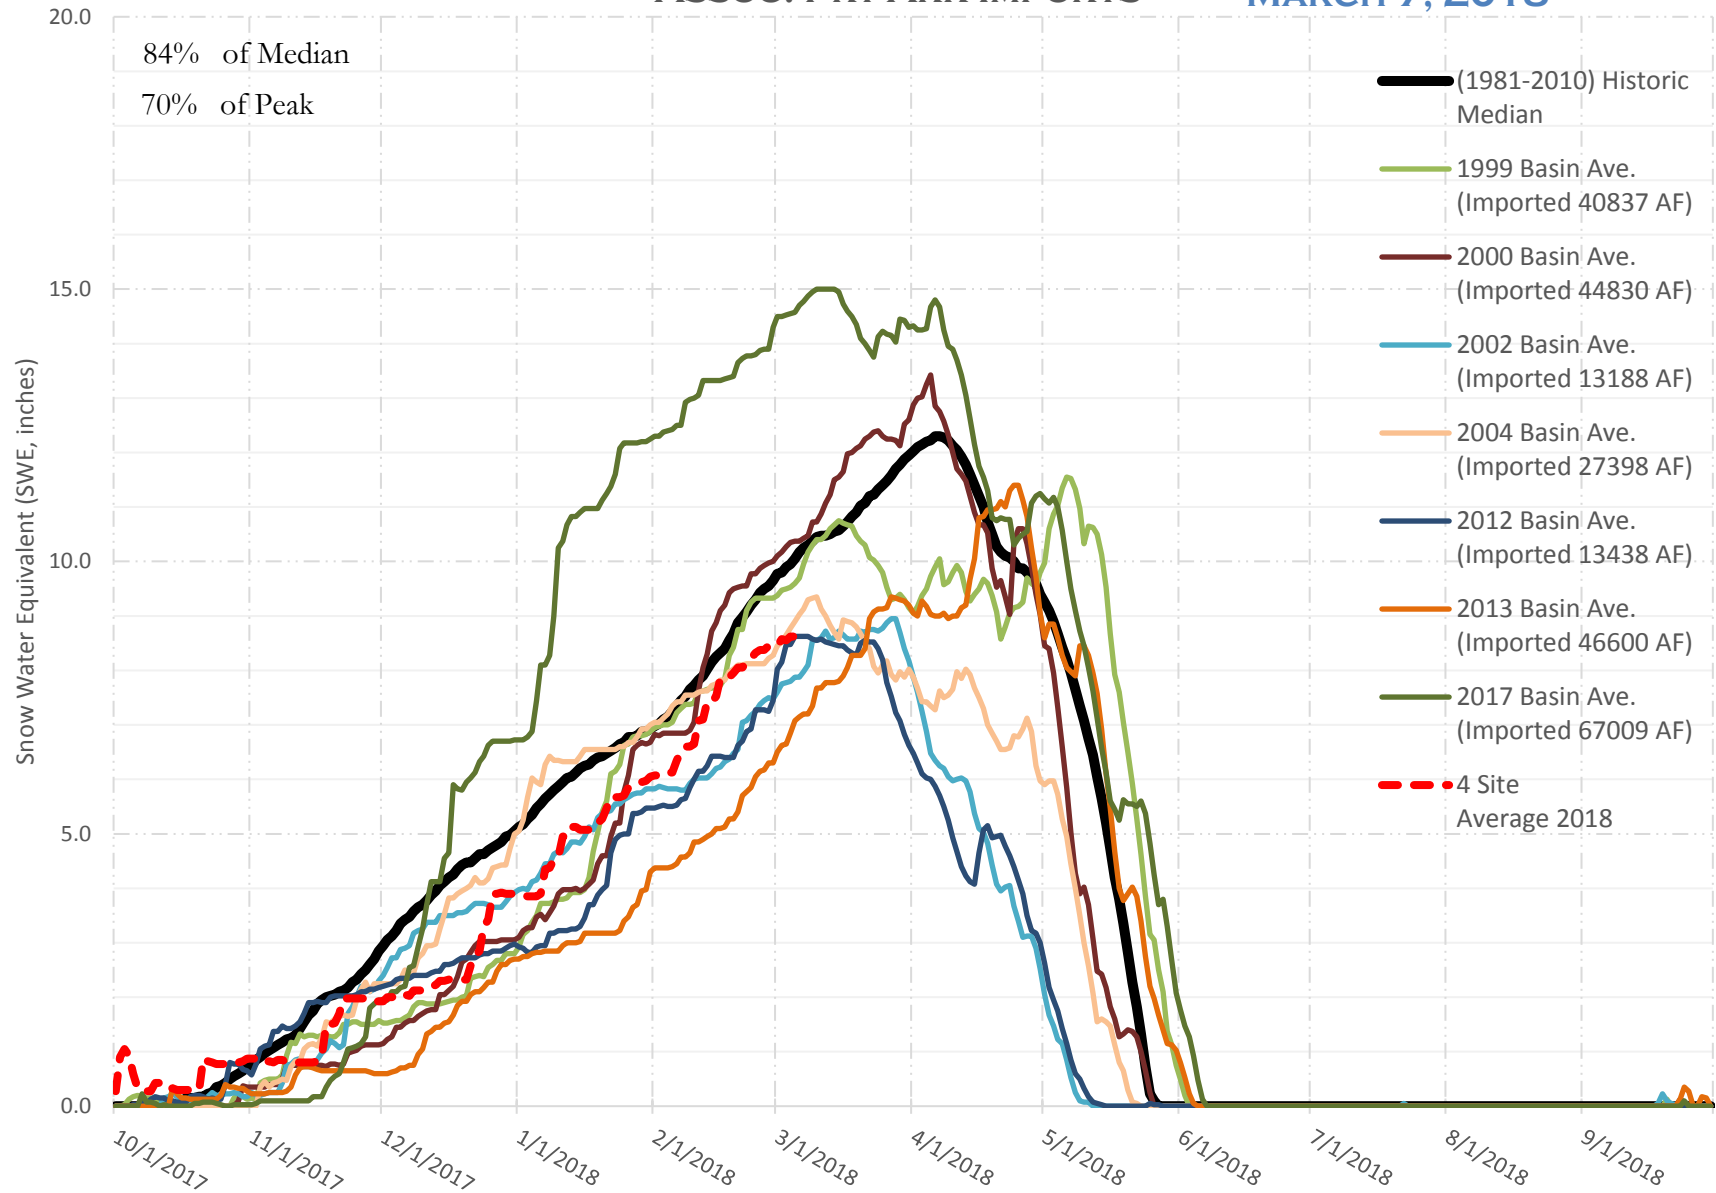

FRY-ARK COLLECTION BASIN SNOWPACK VS ANNUAL BASIN AVERAGE W/ ASSOC. FRY-ARK IMPORTS

MARCH 7, 2018

FRY-ARK COLLECTION BASIN SNOWPACK W/ INDIVIDUAL SITES MARCH 7, 2018

UPPER ARK BASIN SNOWPACK VS ANNUAL BASIN AVERAGE W/ ASSOC. FRY- ARK IMPORTS

MARCH 7, 2018

UPPER ARK BASIN SNOWPACK W/ INDIVIDUAL SITES MARCH 7, 2018