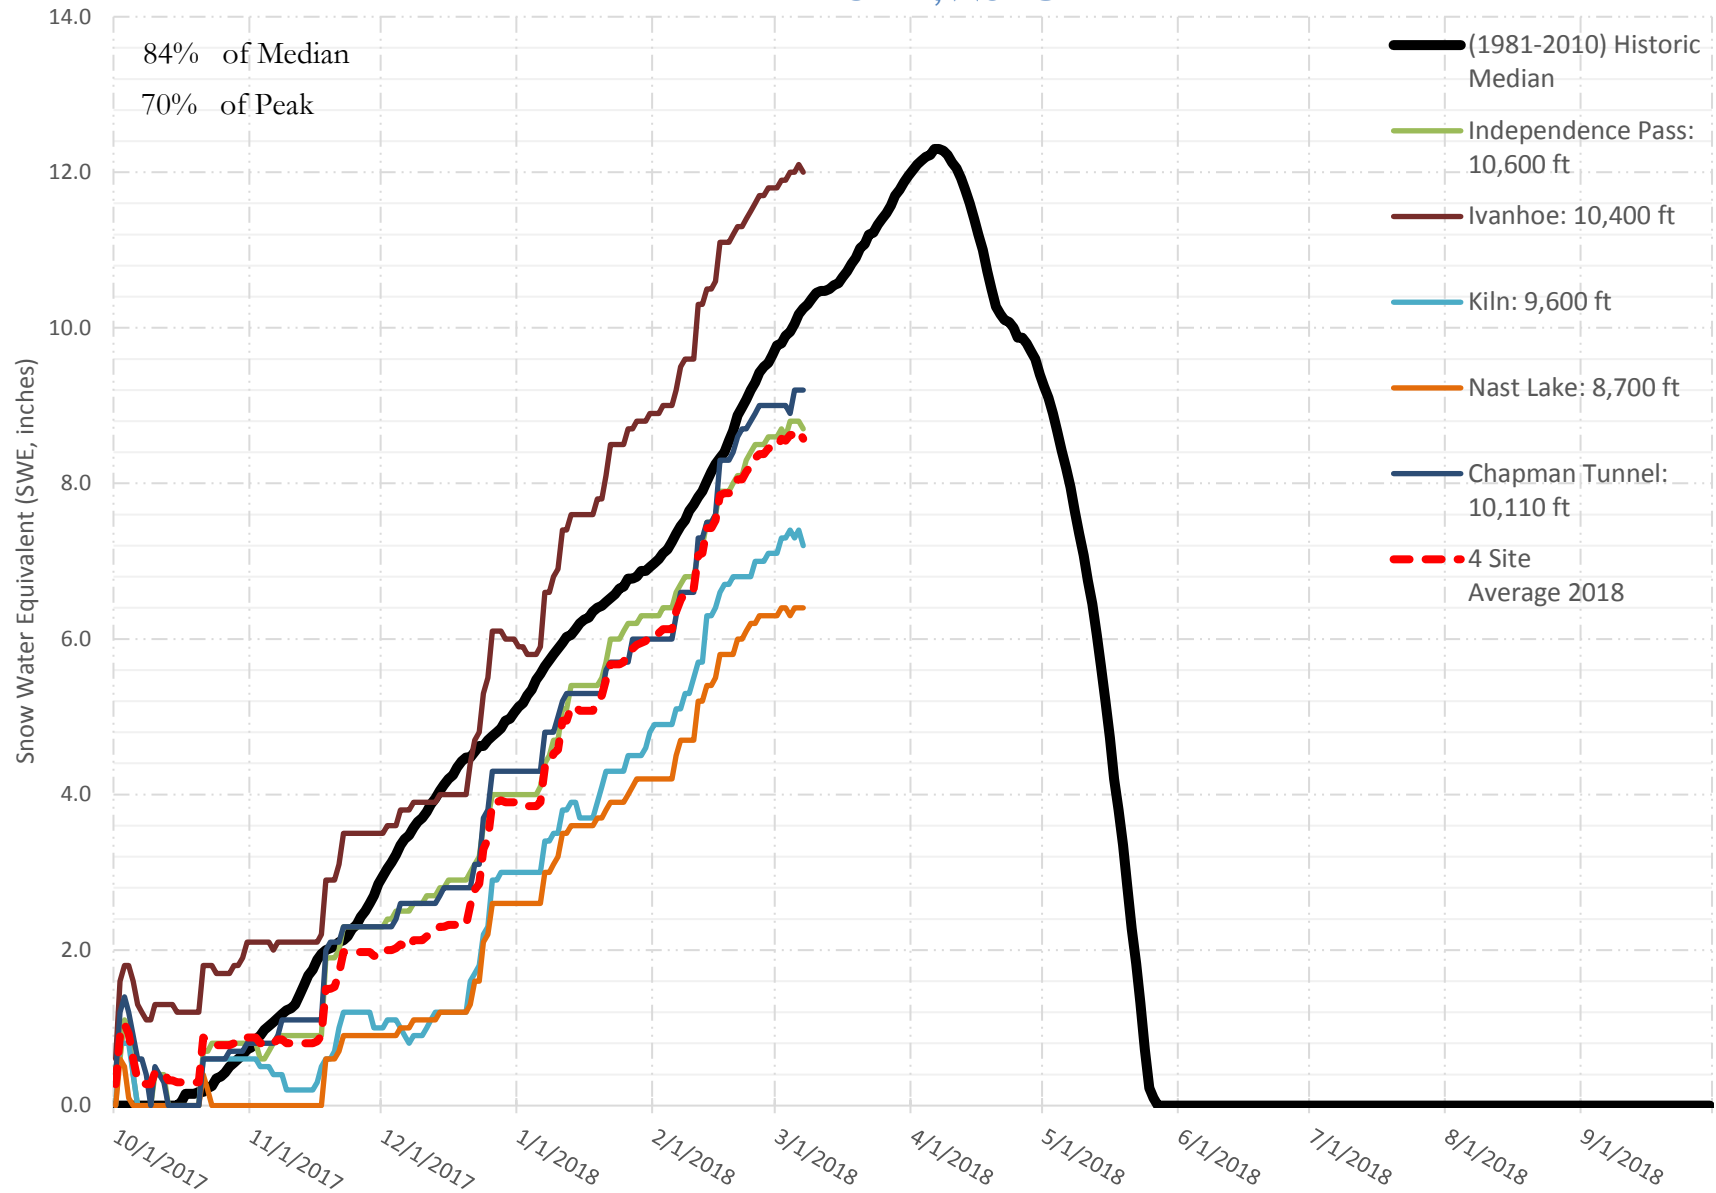

FRY-ARK COLLECTION BASIN SNOWPACK VS ANNUAL BASIN AVERAGE W/ ASSOC. FRY-ARK IMPORTS

MARCH 7, 2018

FRY-ARK COLLECTION BASIN SNOWPACK W/ INDIVIDUAL SITES MARCH 7, 2018

UPPER ARK BASIN SNOWPACK VS ANNUAL BASIN AVERAGE W/ ASSOC. FRY- ARK IMPORTS

MARCH 7, 2018

UPPER ARK BASIN SNOWPACK W/ INDIVIDUAL SITES MARCH 7, 2018