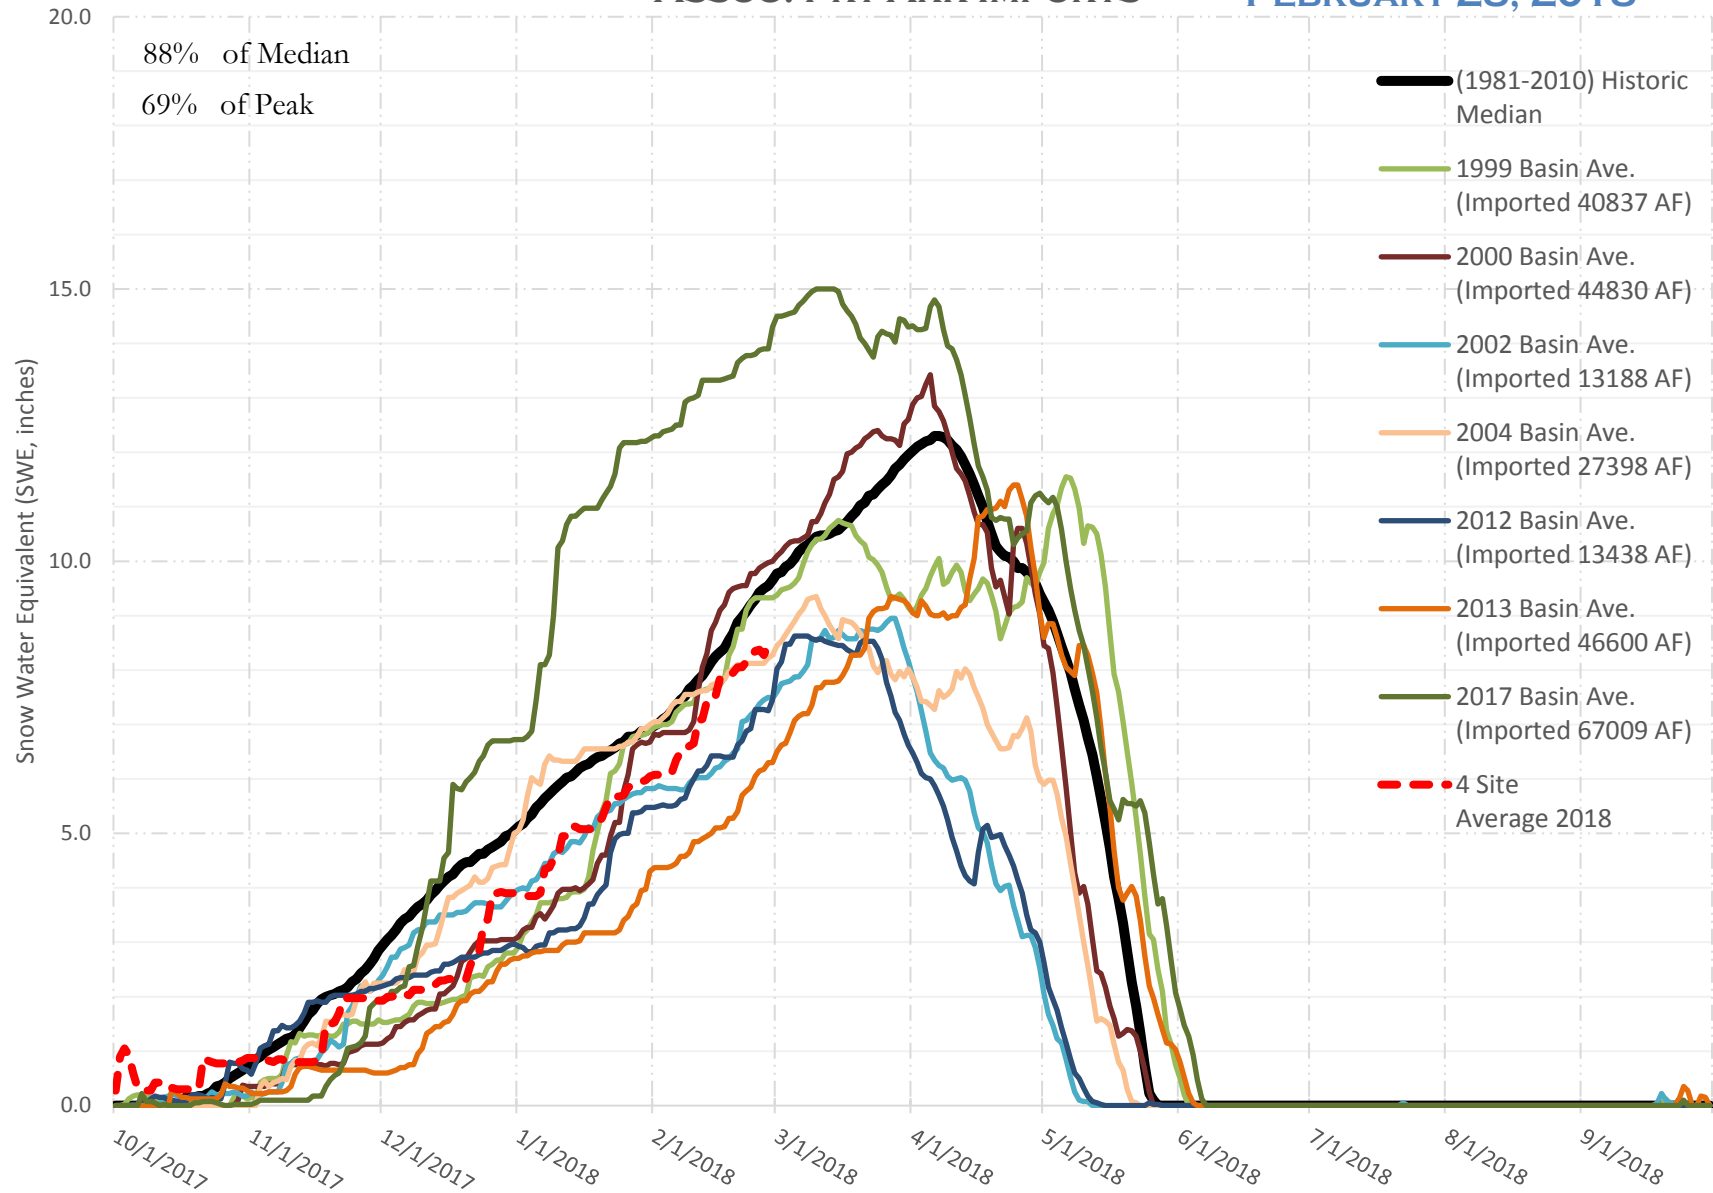

FRY-ARK COLLECTION BASIN SNOWPACK VS ANNUAL BASIN AVERAGE W/ ASSOC. FRY-ARK IMPORTS

FEBRUARY 28, 2018

FRY-ARK COLLECTION BASIN SNOWPACK W/ INDIVIDUAL SITES FEBRUARY 28, 2018

UPPER ARK BASIN SNOWPACK VS ANNUAL BASIN AVERAGE W/ ASSOC. FRY- ARK IMPORTS

FEBRUARY 28, 2018

UPPER ARK BASIN SNOWPACK W/ INDIVIDUAL SITES FEBRUARY 28, 2018