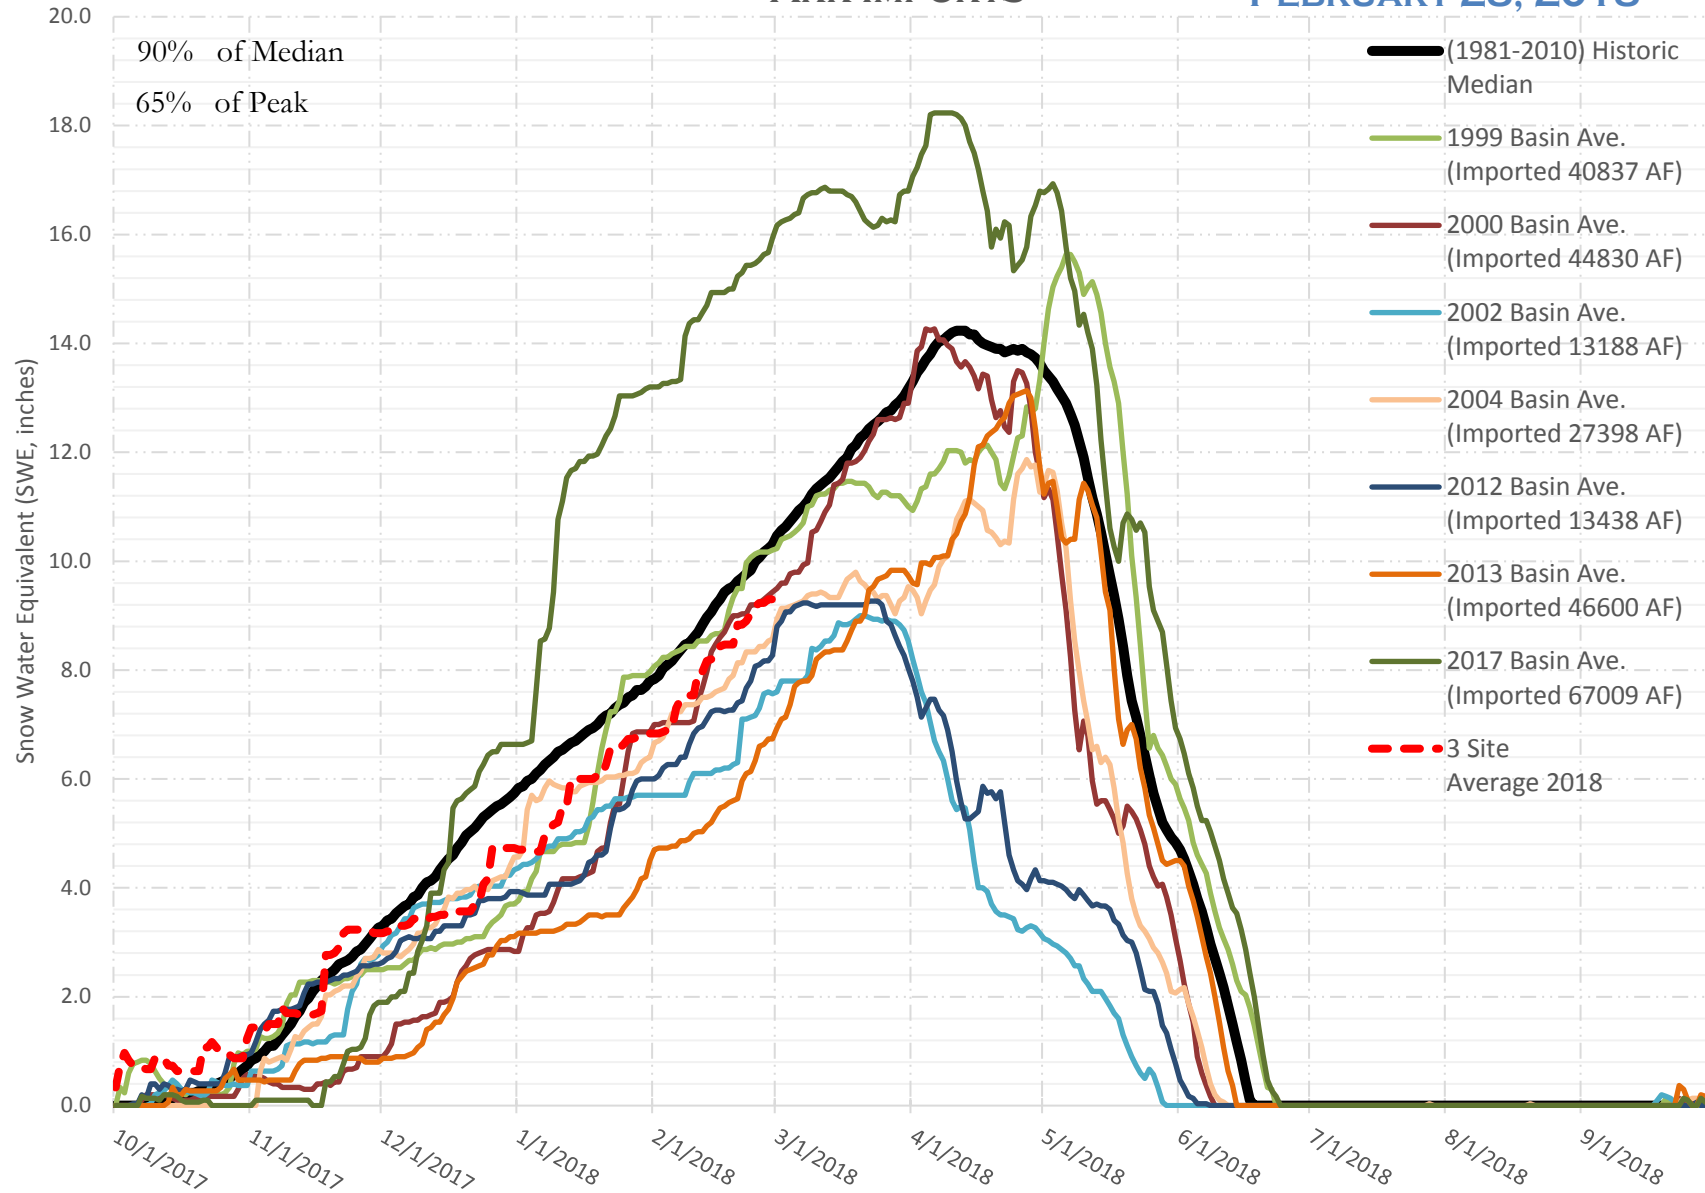

FRY-ARK COLLECTION BASIN SNOWPACK VS ANNUAL BASIN AVERAGE W/ ASSOC. FRY-ARK IMPORTS

FEBRUARY 28, 2018

FRY-ARK COLLECTION BASIN SNOWPACK W/ INDIVIDUAL SITES FEBRUARY 28, 2018

UPPER ARK BASIN SNOWPACK VS ANNUAL BASIN AVERAGE W/ ASSOC. FRY- ARK IMPORTS

FEBRUARY 28, 2018

UPPER ARK BASIN SNOWPACK W/ INDIVIDUAL SITES FEBRUARY 28, 2018