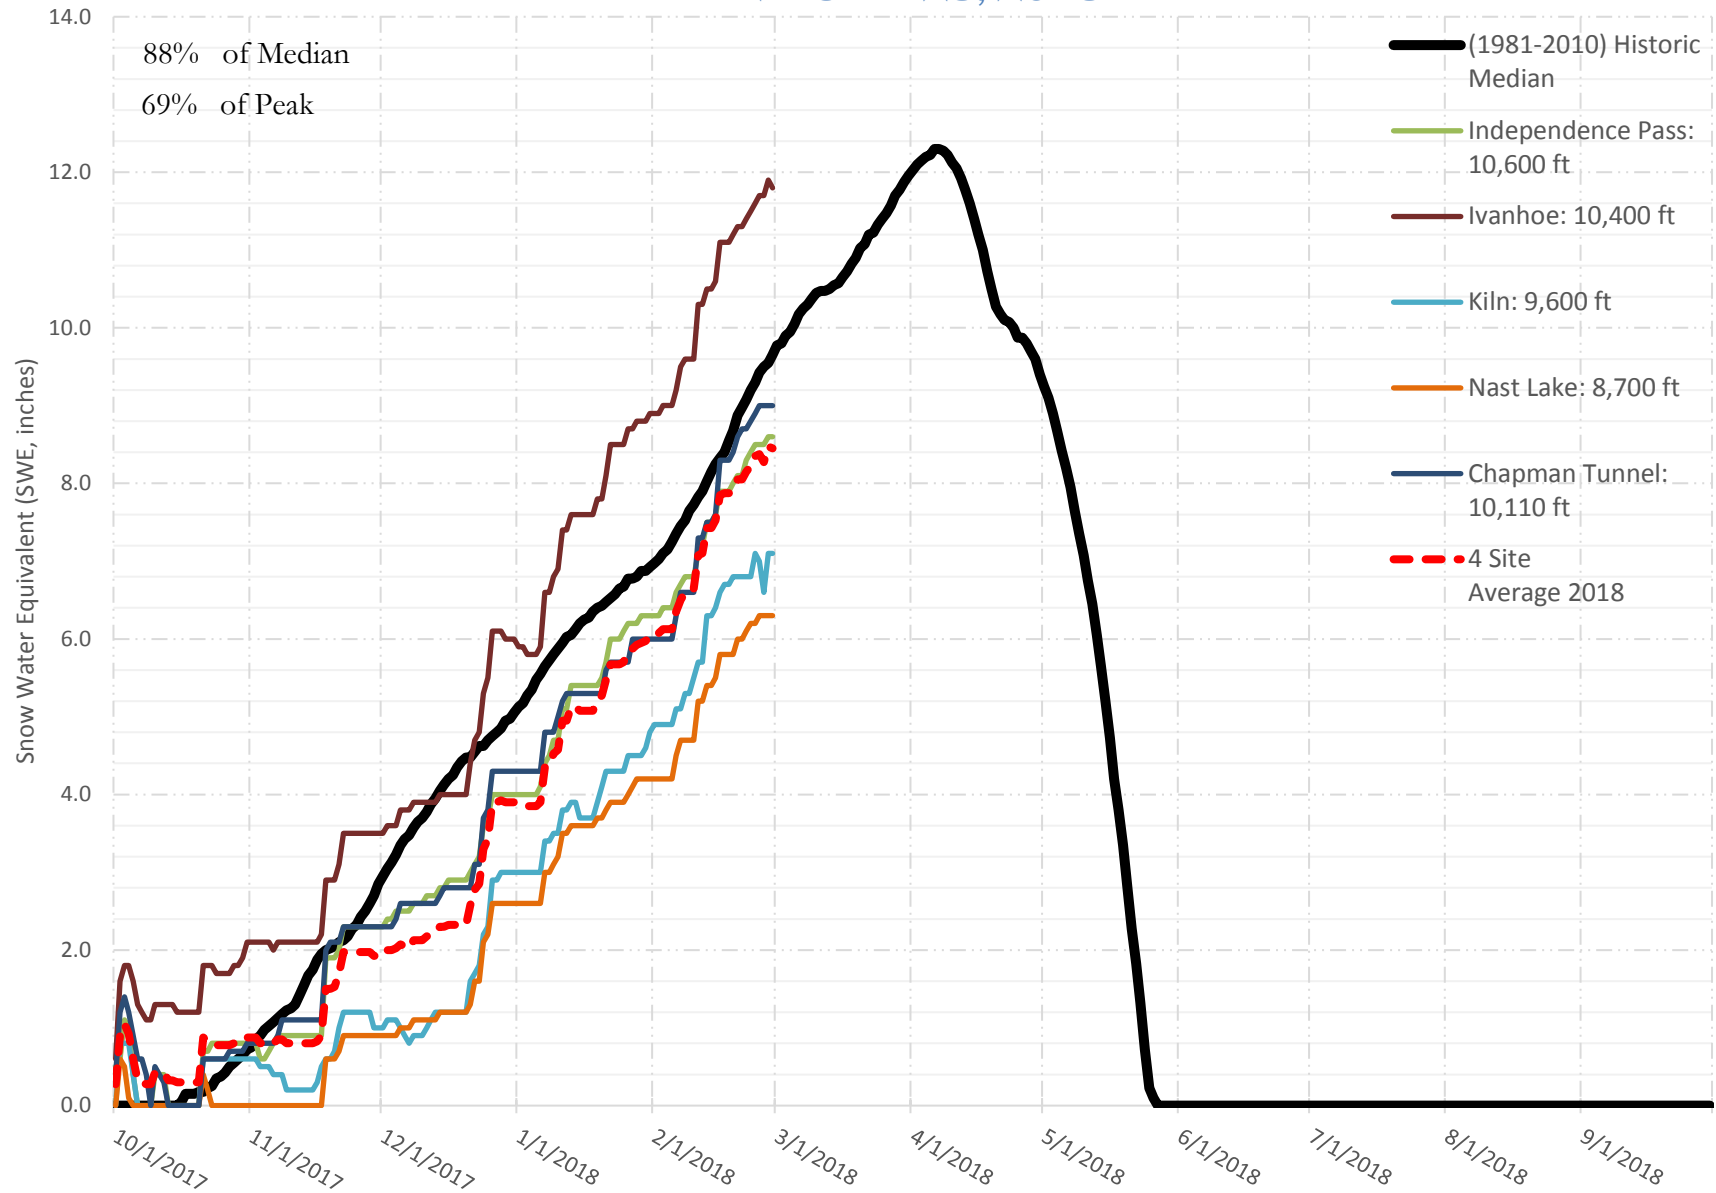

FRY-ARK COLLECTION BASIN SNOWPACK VS ANNUAL BASIN AVERAGE W/ ASSOC. FRY-ARK IMPORTS

FEBRUARY 28, 2018

FRY-ARK COLLECTION BASIN SNOWPACK W/ INDIVIDUAL SITES FEBRUARY 28, 2018

UPPER ARK BASIN SNOWPACK VS ANNUAL BASIN AVERAGE W/ ASSOC. FRY- ARK IMPORTS

FEBRUARY 28, 2018

UPPER ARK BASIN SNOWPACK W/ INDIVIDUAL SITES FEBRUARY 28, 2018