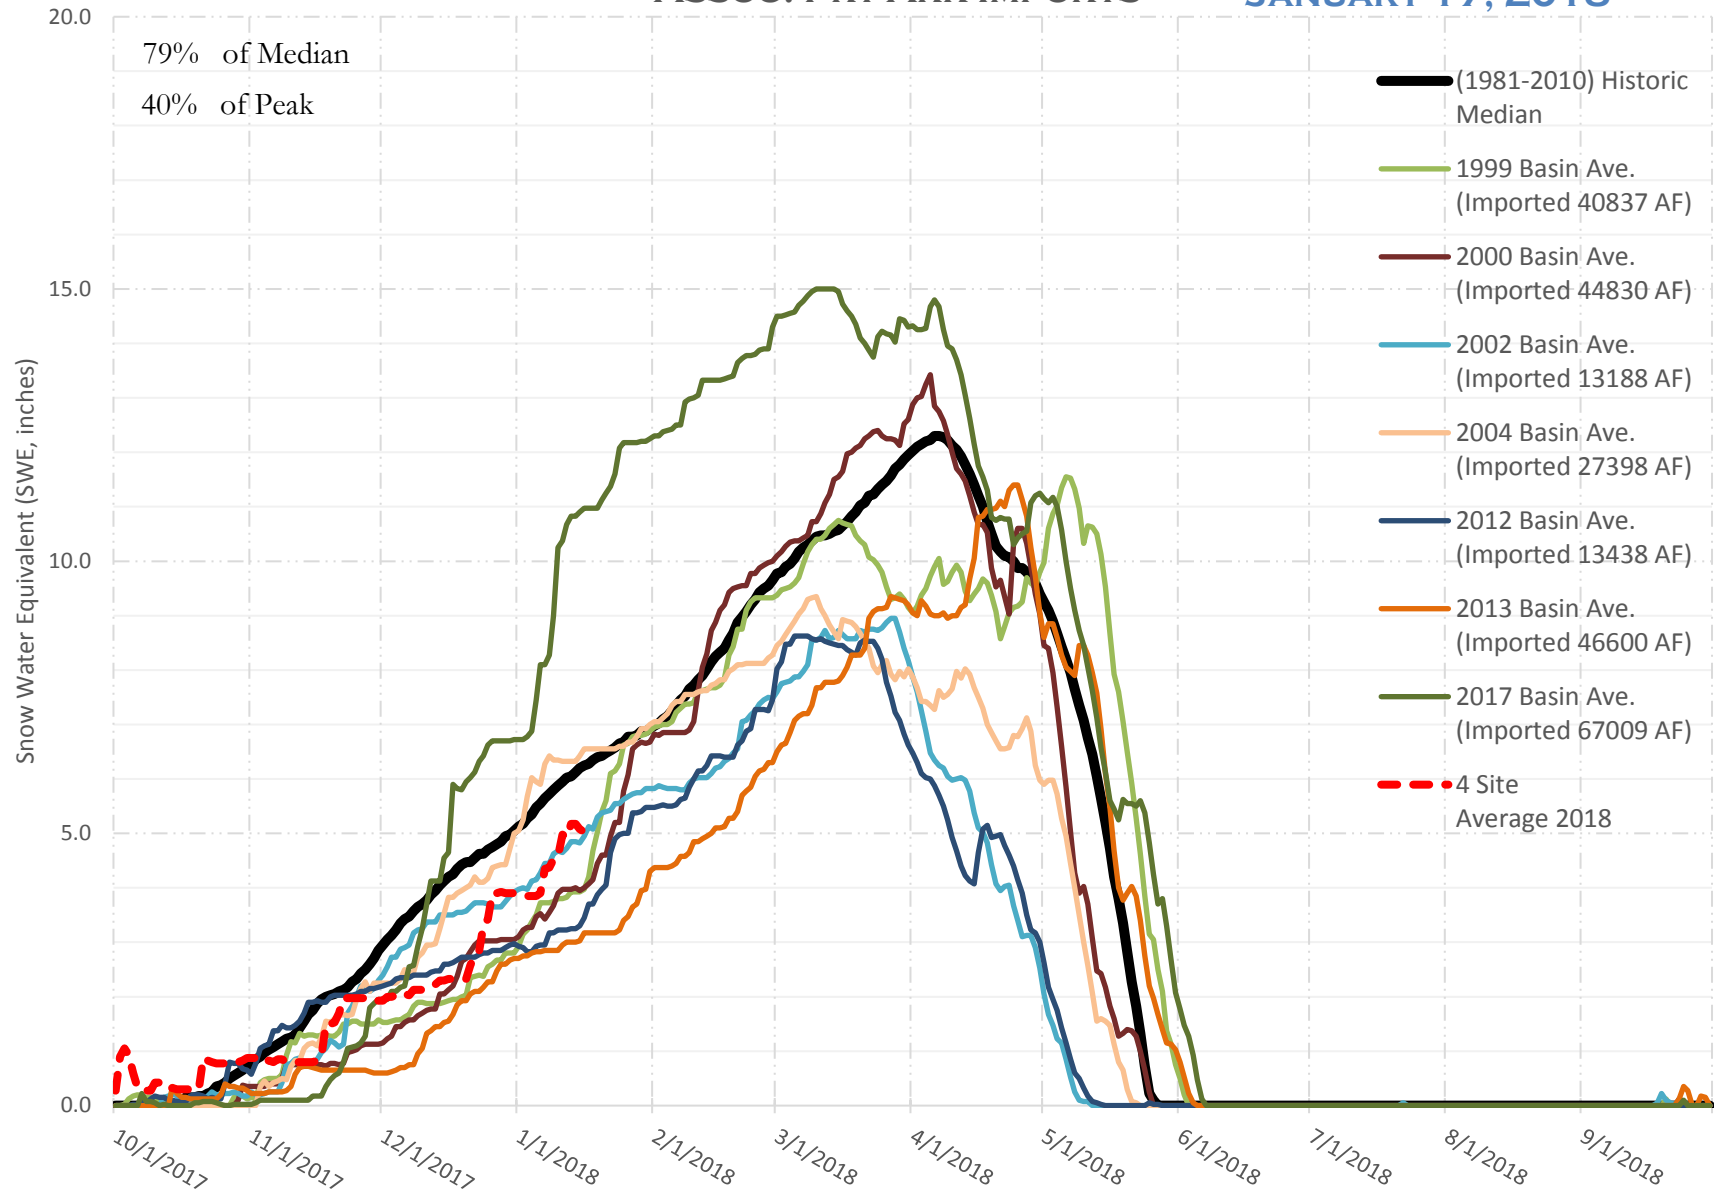

FRY-ARK COLLECTION BASIN SNOWPACK VS ANNUAL BASIN AVERAGE W/ ASSOC. FRY-ARK IMPORTS

JANUARY 17, 2018

FRY-ARK COLLECTION BASIN SNOWPACK W/ INDIVIDUAL SITES JANUARY 17, 2018

UPPER ARK BASIN SNOWPACK VS ANNUAL BASIN AVERAGE W/ ASSOC. FRY- ARK IMPORTS

JANUARY 17, 2018

UPPER ARK BASIN SNOWPACK W/ INDIVIDUAL SITES JANUARY 17, 2018