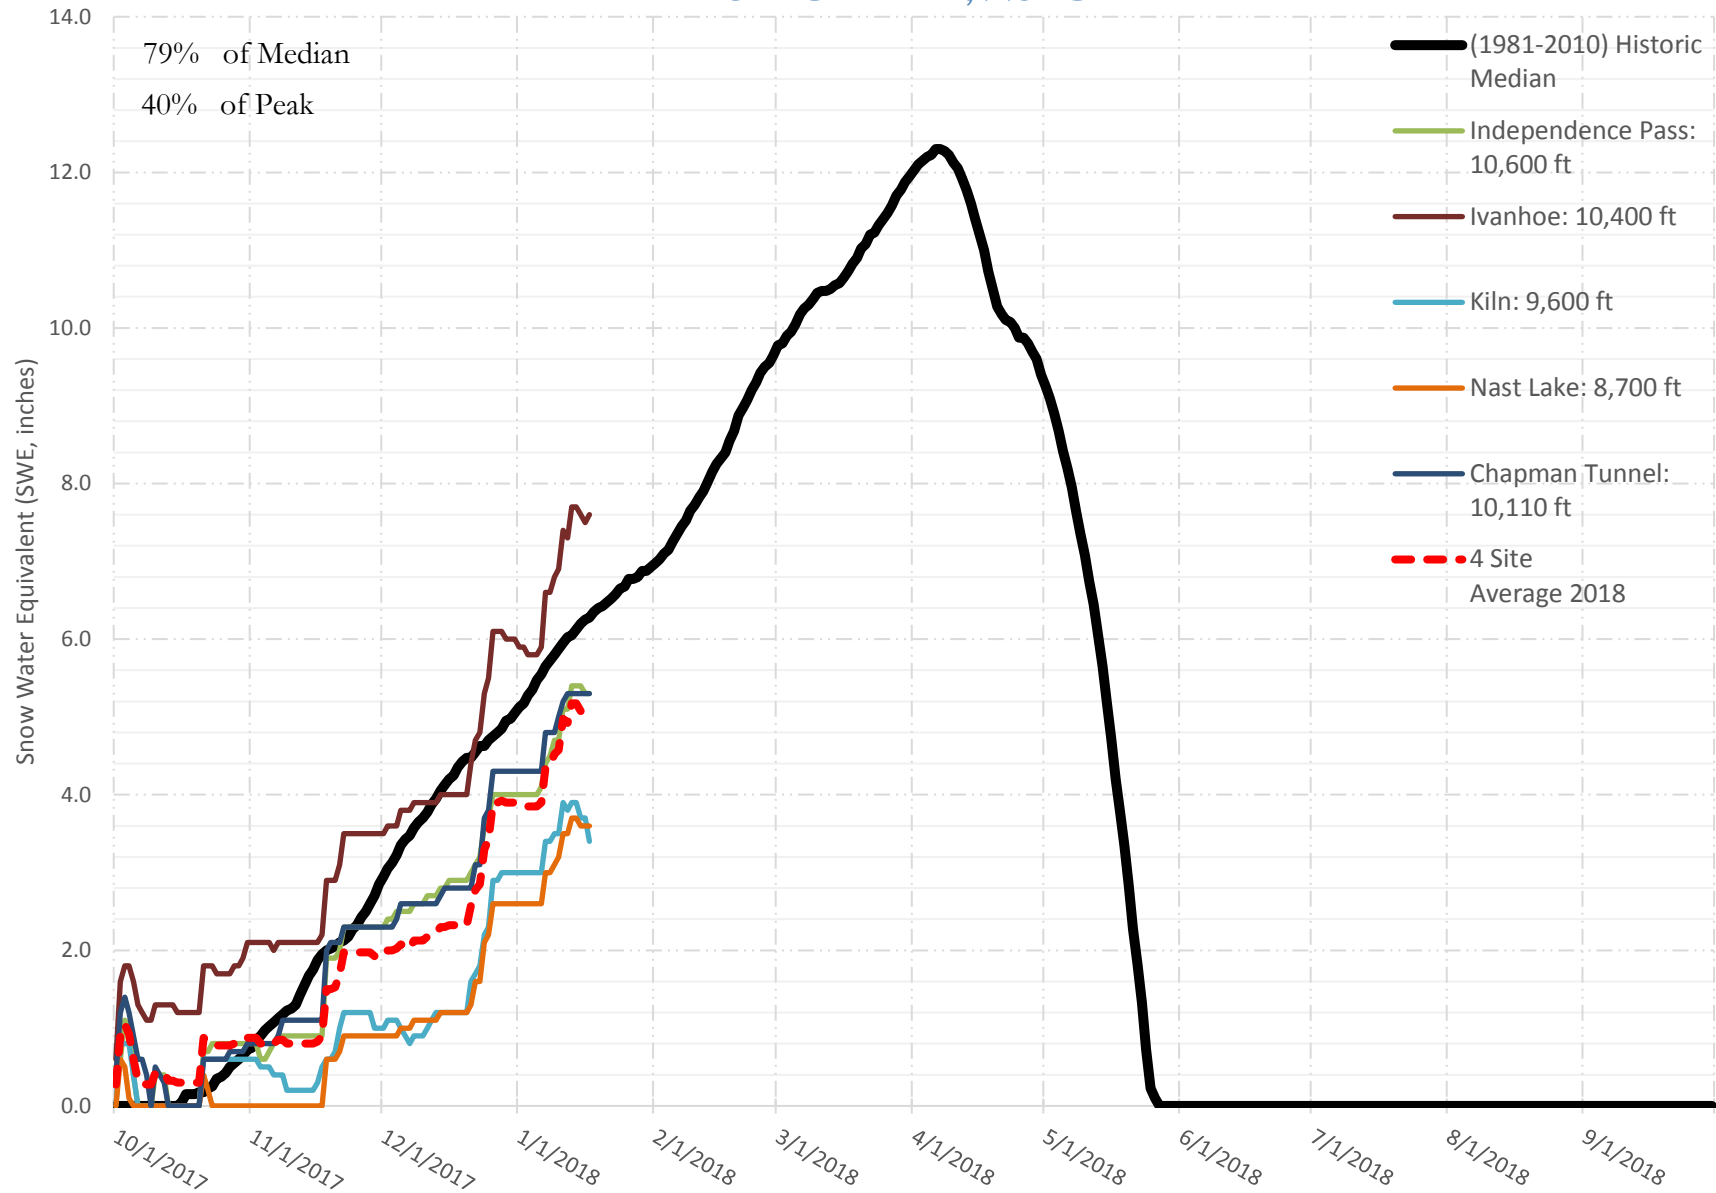

FRY-ARK COLLECTION BASIN SNOWPACK VS ANNUAL BASIN AVERAGE W/ ASSOC. FRY-ARK IMPORTS

JANUARY 17, 2018

FRY-ARK COLLECTION BASIN SNOWPACK W/ INDIVIDUAL SITES JANUARY 17, 2018

UPPER ARK BASIN SNOWPACK VS ANNUAL BASIN AVERAGE W/ ASSOC. FRY- ARK IMPORTS

JANUARY 17, 2018

UPPER ARK BASIN SNOWPACK W/ INDIVIDUAL SITES JANUARY 17, 2018