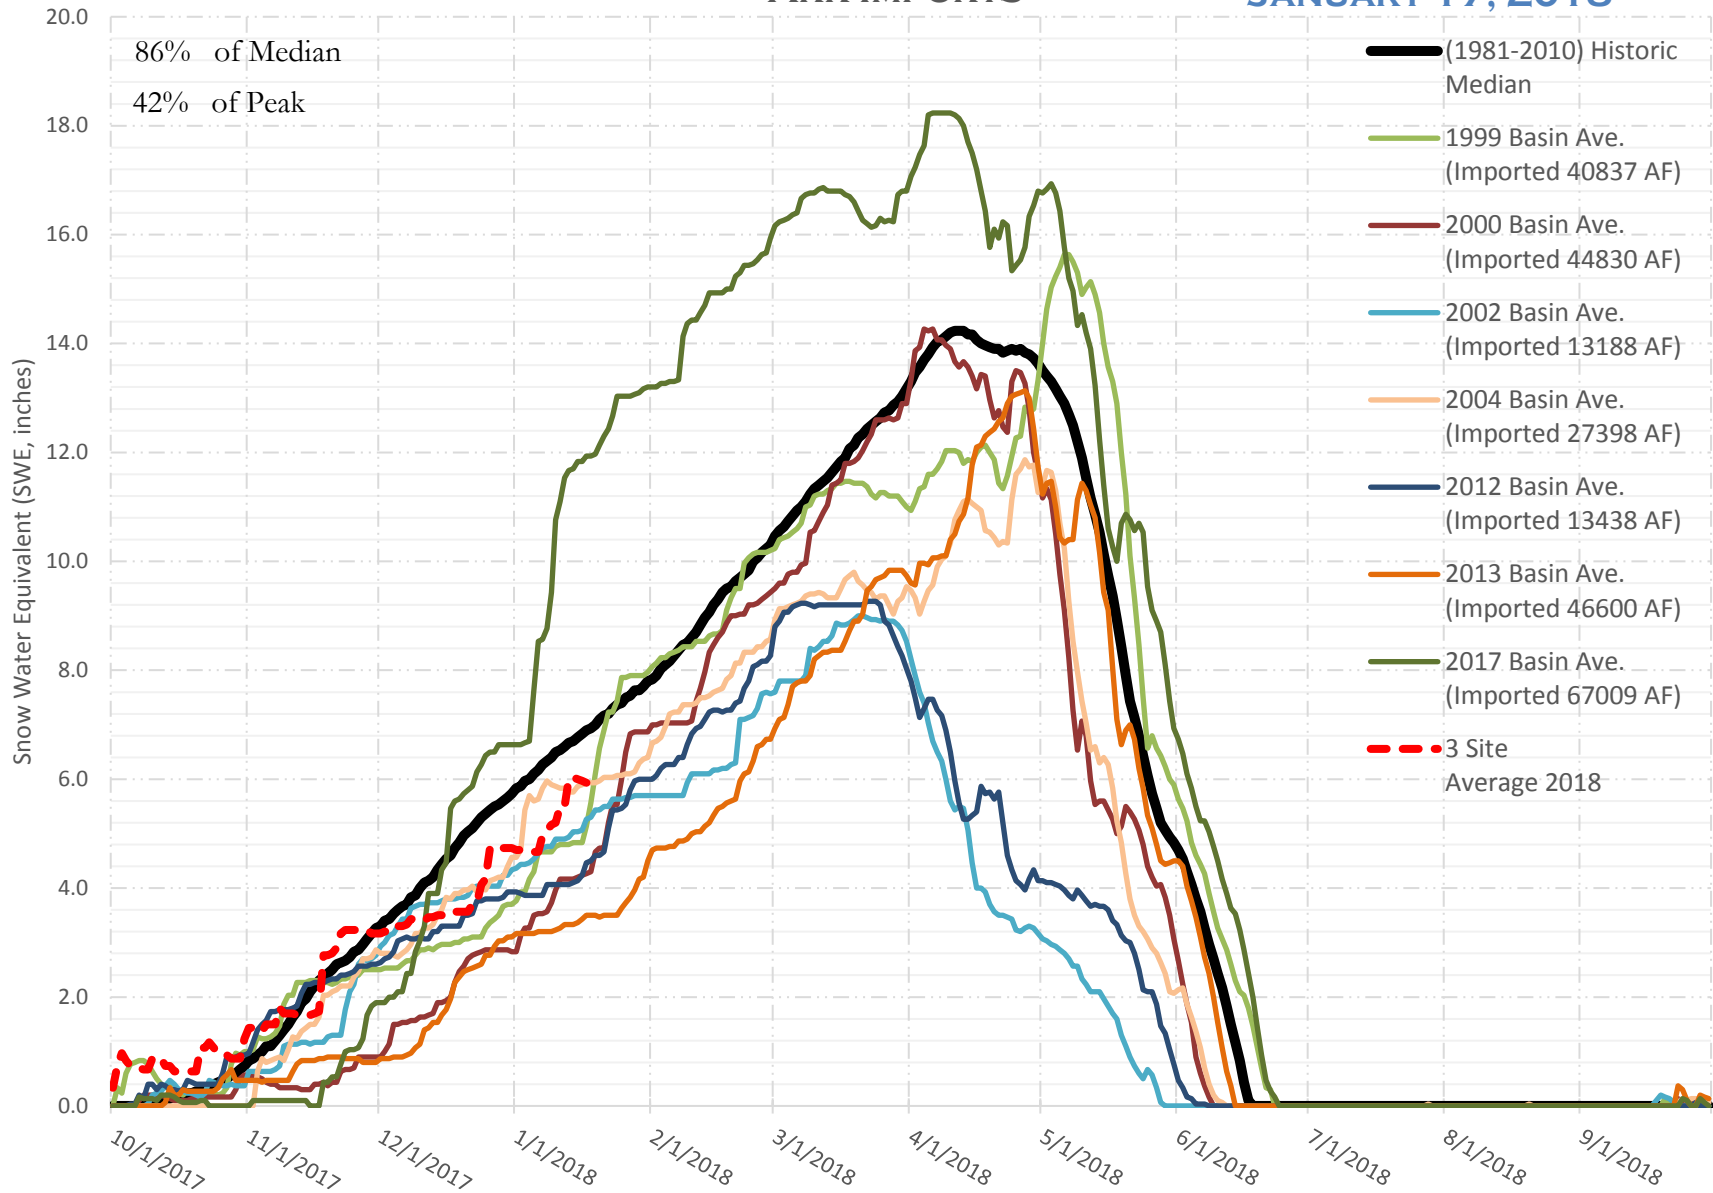

FRY-ARK COLLECTION BASIN SNOWPACK VS ANNUAL BASIN AVERAGE W/ ASSOC. FRY-ARK IMPORTS

JANUARY 17, 2018

FRY-ARK COLLECTION BASIN SNOWPACK W/ INDIVIDUAL SITES JANUARY 17, 2018

UPPER ARK BASIN SNOWPACK VS ANNUAL BASIN AVERAGE W/ ASSOC. FRY- ARK IMPORTS

JANUARY 17, 2018

UPPER ARK BASIN SNOWPACK W/ INDIVIDUAL SITES JANUARY 17, 2018