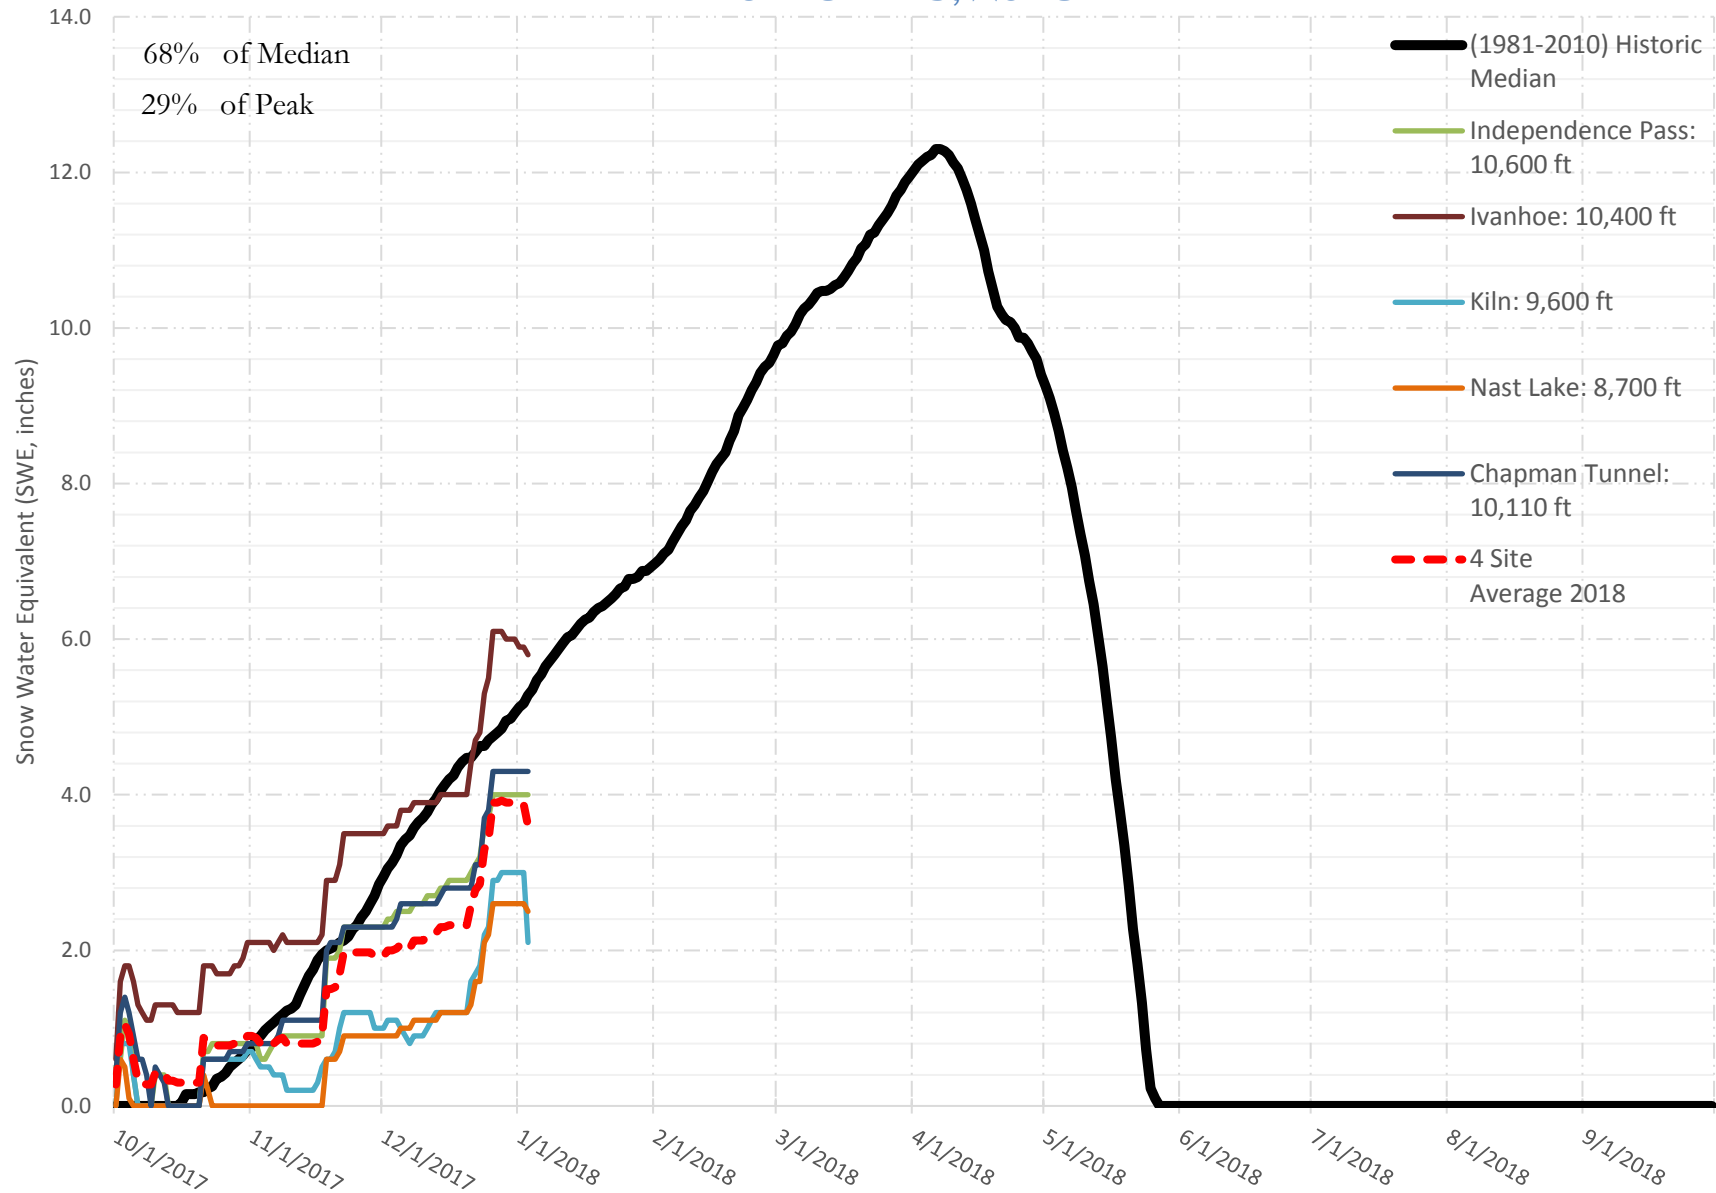

FRY-ARK COLLECTION BASIN SNOWPACK VS ANNUAL BASIN AVERAGE W/ ASSOC. FRY-ARK IMPORTS

JANUARY 3, 2018

FRY-ARK COLLECTION BASIN SNOWPACK W/ INDIVIDUAL SITES JANUARY 3, 2018

UPPER ARK BASIN SNOWPACK VS ANNUAL BASIN AVERAGE W/ ASSOC. FRY- ARK IMPORTS

JANUARY 3, 2018

UPPER ARK BASIN SNOWPACK W/ INDIVIDUAL SITES JANUARY 3, 2018