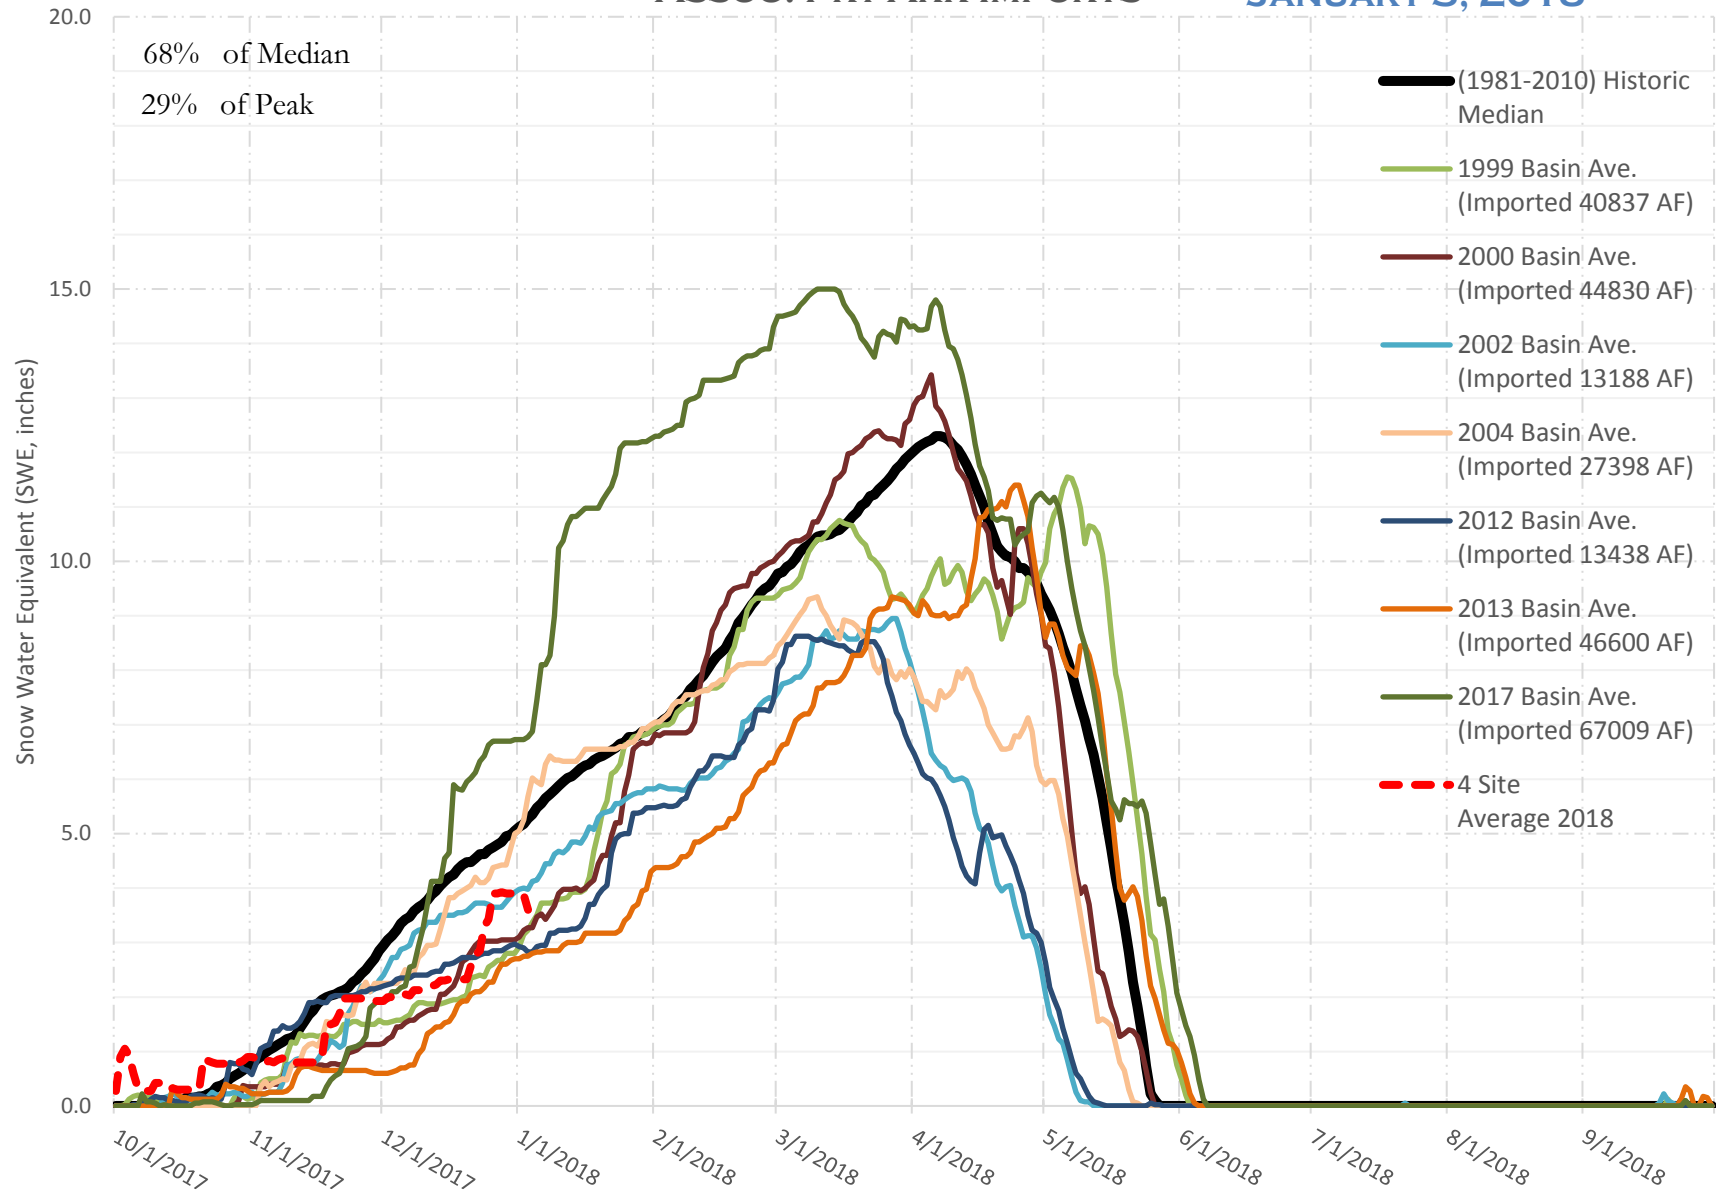

FRY-ARK COLLECTION BASIN SNOWPACK VS ANNUAL BASIN AVERAGE W/ ASSOC. FRY-ARK IMPORTS

JANUARY 3, 2018

FRY-ARK COLLECTION BASIN SNOWPACK W/ INDIVIDUAL SITES JANUARY 3, 2018

UPPER ARK BASIN SNOWPACK VS ANNUAL BASIN AVERAGE W/ ASSOC. FRY- ARK IMPORTS

JANUARY 3, 2018

UPPER ARK BASIN SNOWPACK W/ INDIVIDUAL SITES JANUARY 3, 2018