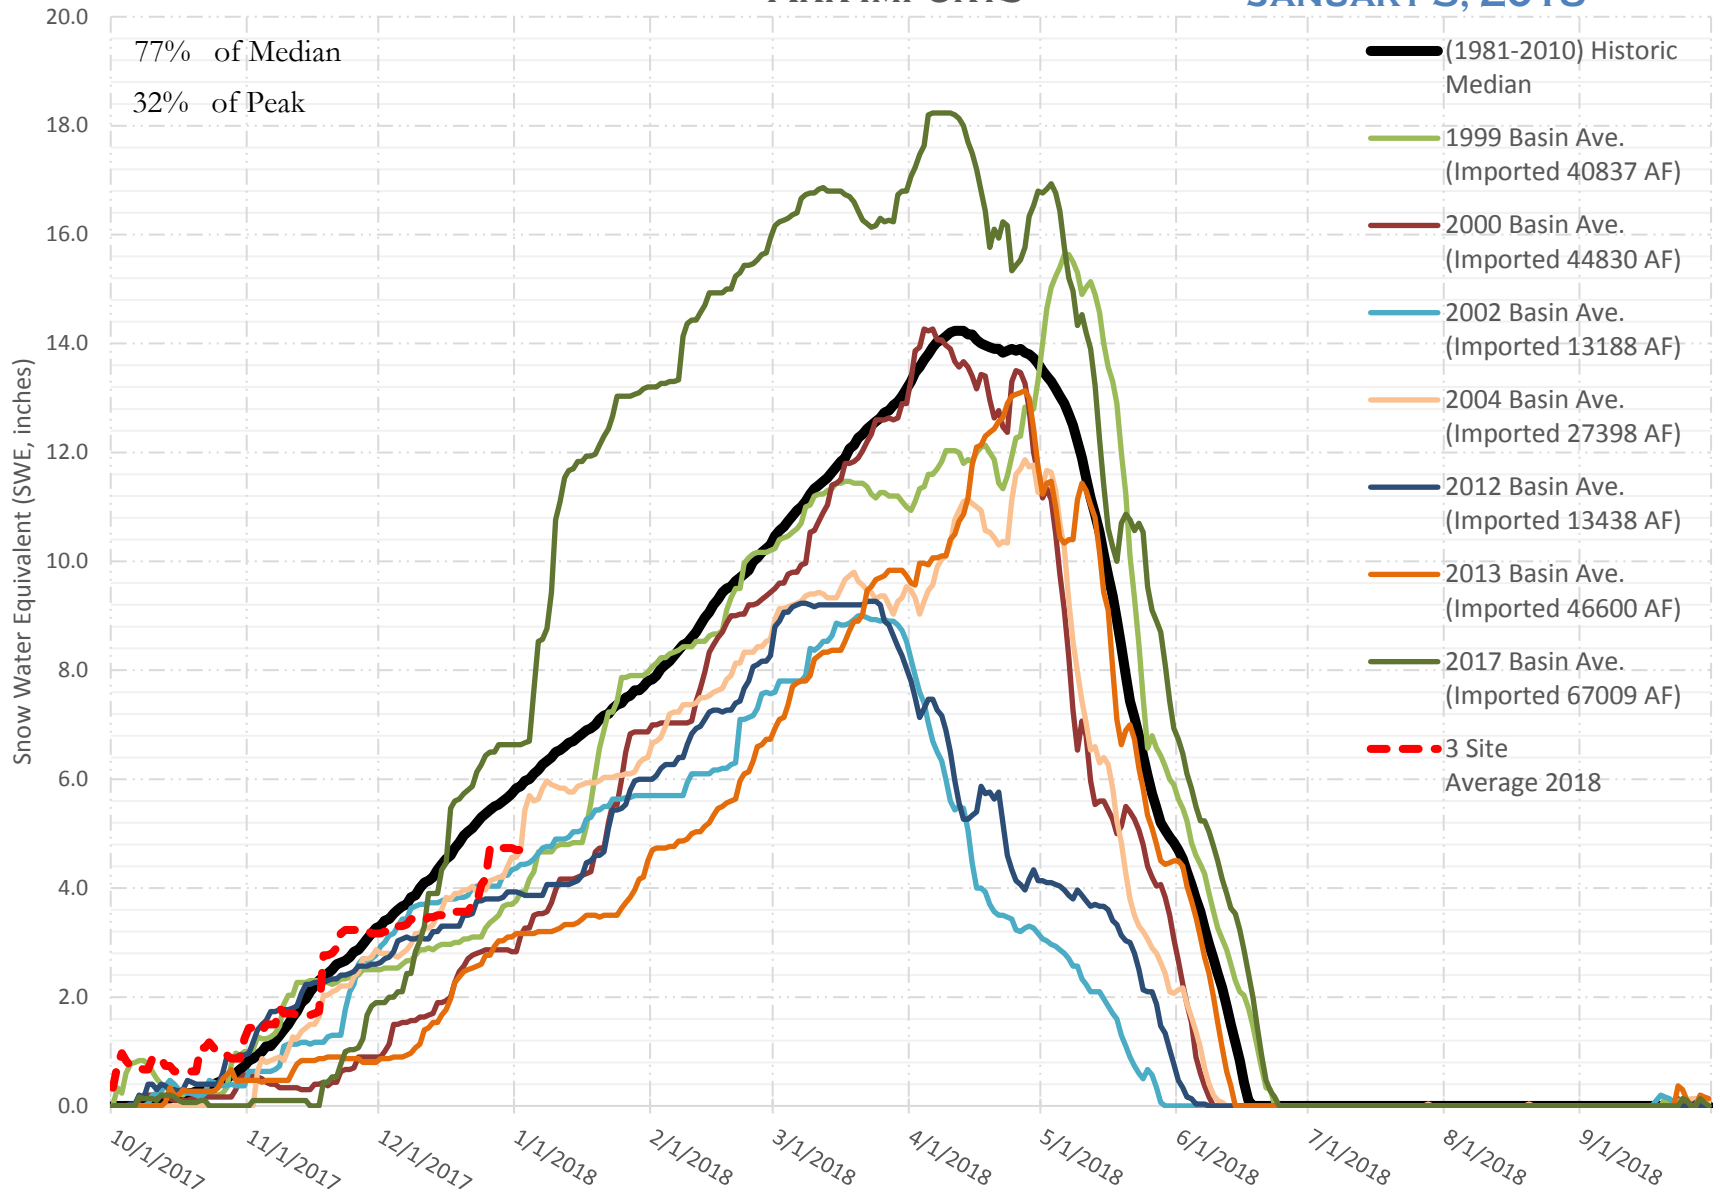

FRY-ARK COLLECTION BASIN SNOWPACK VS ANNUAL BASIN AVERAGE W/ ASSOC. FRY-ARK IMPORTS

JANUARY 3, 2018

FRY-ARK COLLECTION BASIN SNOWPACK W/ INDIVIDUAL SITES JANUARY 3, 2018

UPPER ARK BASIN SNOWPACK VS ANNUAL BASIN AVERAGE W/ ASSOC. FRY- ARK IMPORTS

JANUARY 3, 2018

UPPER ARK BASIN SNOWPACK W/ INDIVIDUAL SITES JANUARY 3, 2018