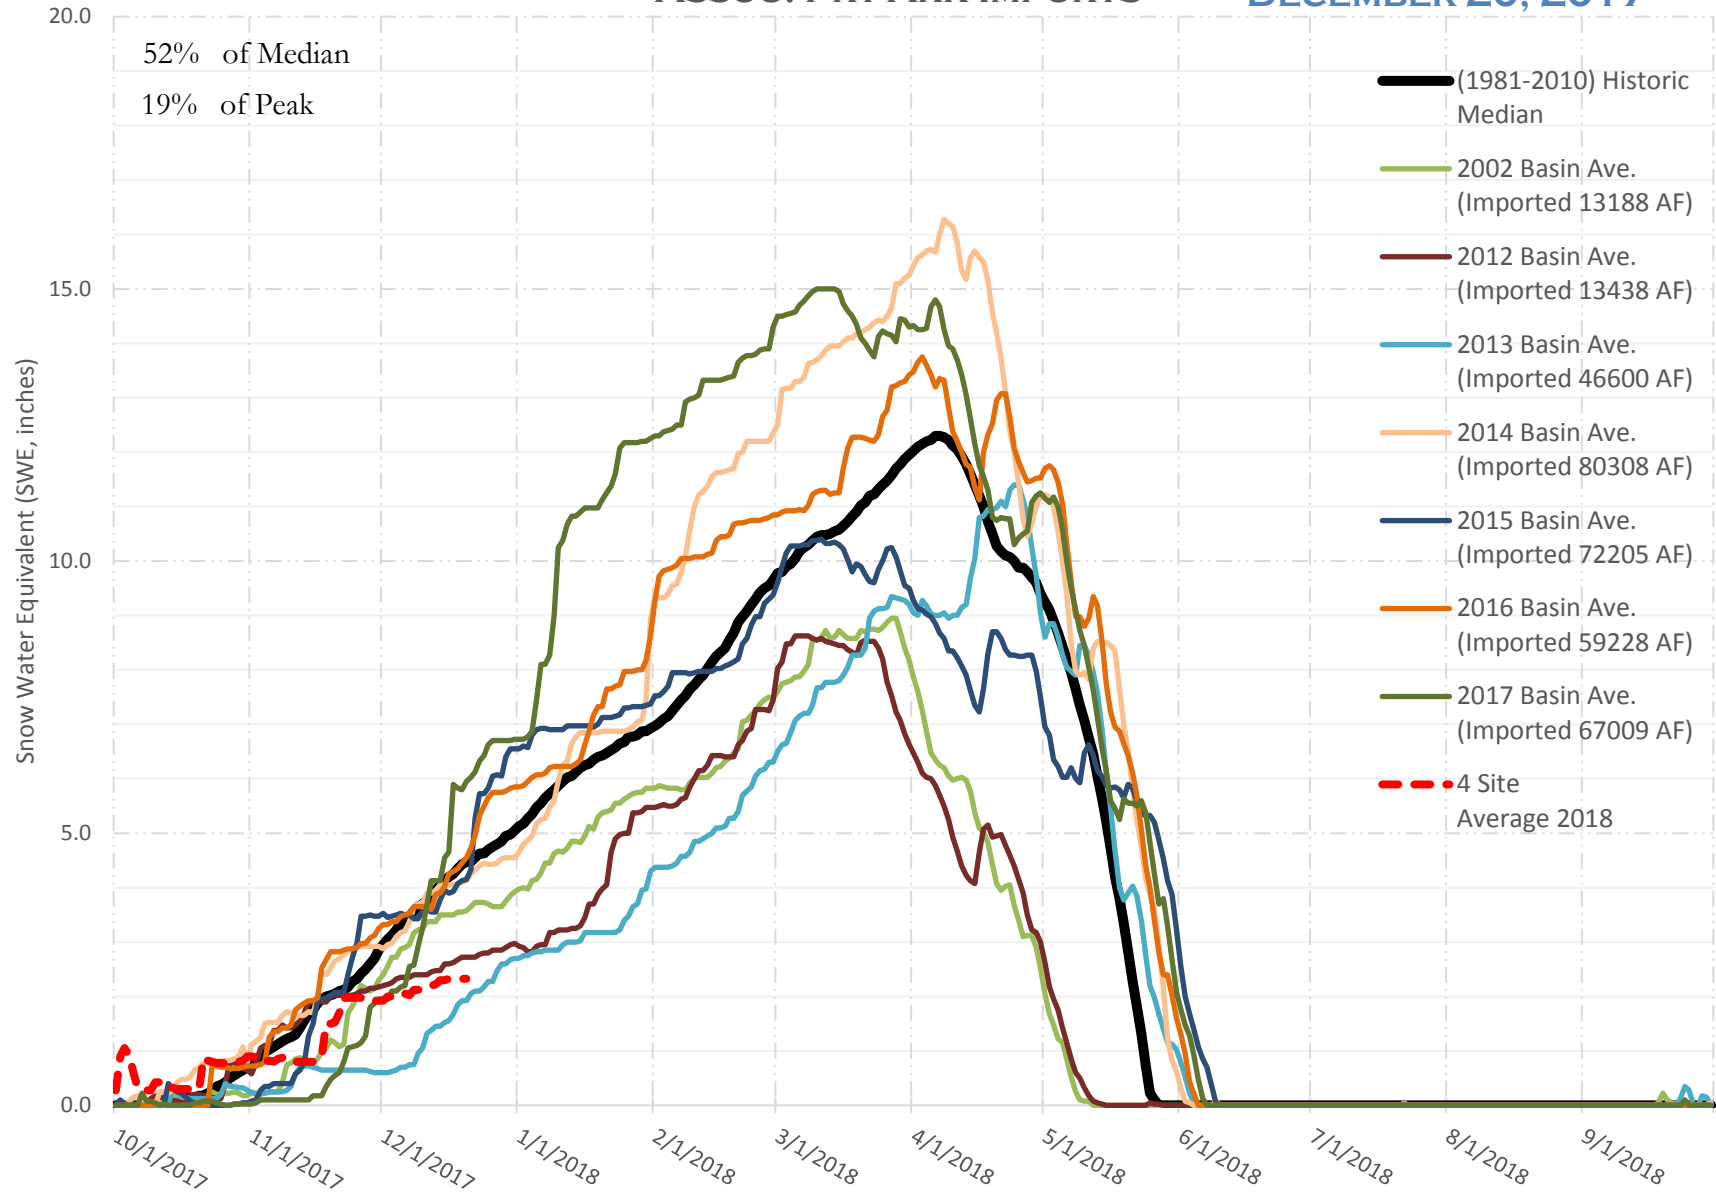

# FRY-ARK COLLECTION BASIN SNOWPACK VS ANNUAL BASIN AVERAGE W/ ASSOC. FRY-ARK IMPORTS

DECEMBER 20, 2017

# FRY-ARK COLLECTION BASIN SNOWPACK W/ INDIVIDUAL SITES DECEMBER 20, 2017