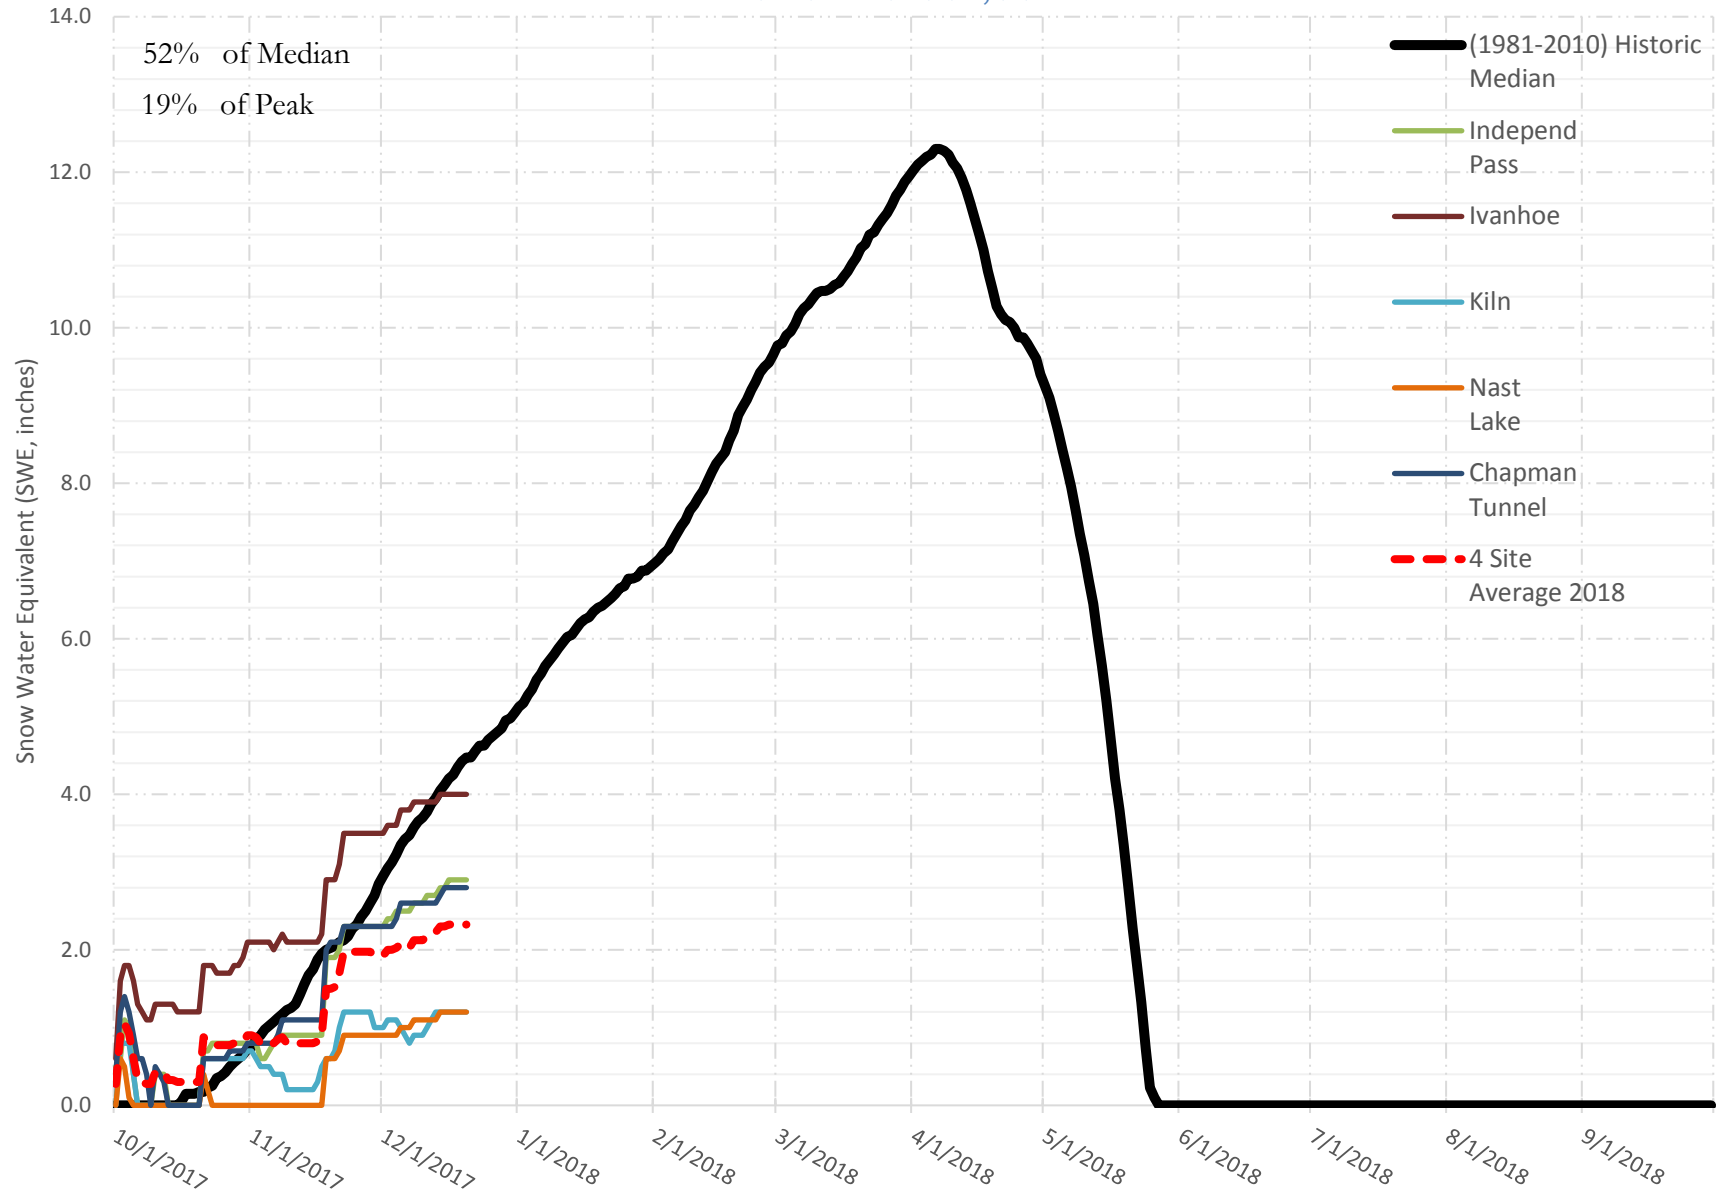

# FRY-ARK COLLECTION BASIN SNOWPACK VS ANNUAL BASIN AVERAGE W/ ASSOC. FRY-ARK IMPORTS

DECEMBER 20, 2017

# FRY-ARK COLLECTION BASIN SNOWPACK W/ INDIVIDUAL SITES DECEMBER 20, 2017

# UPPER ARK BASIN SNOWPACK W/ INDIVIDUAL SITES DECEMBER 20, 2017