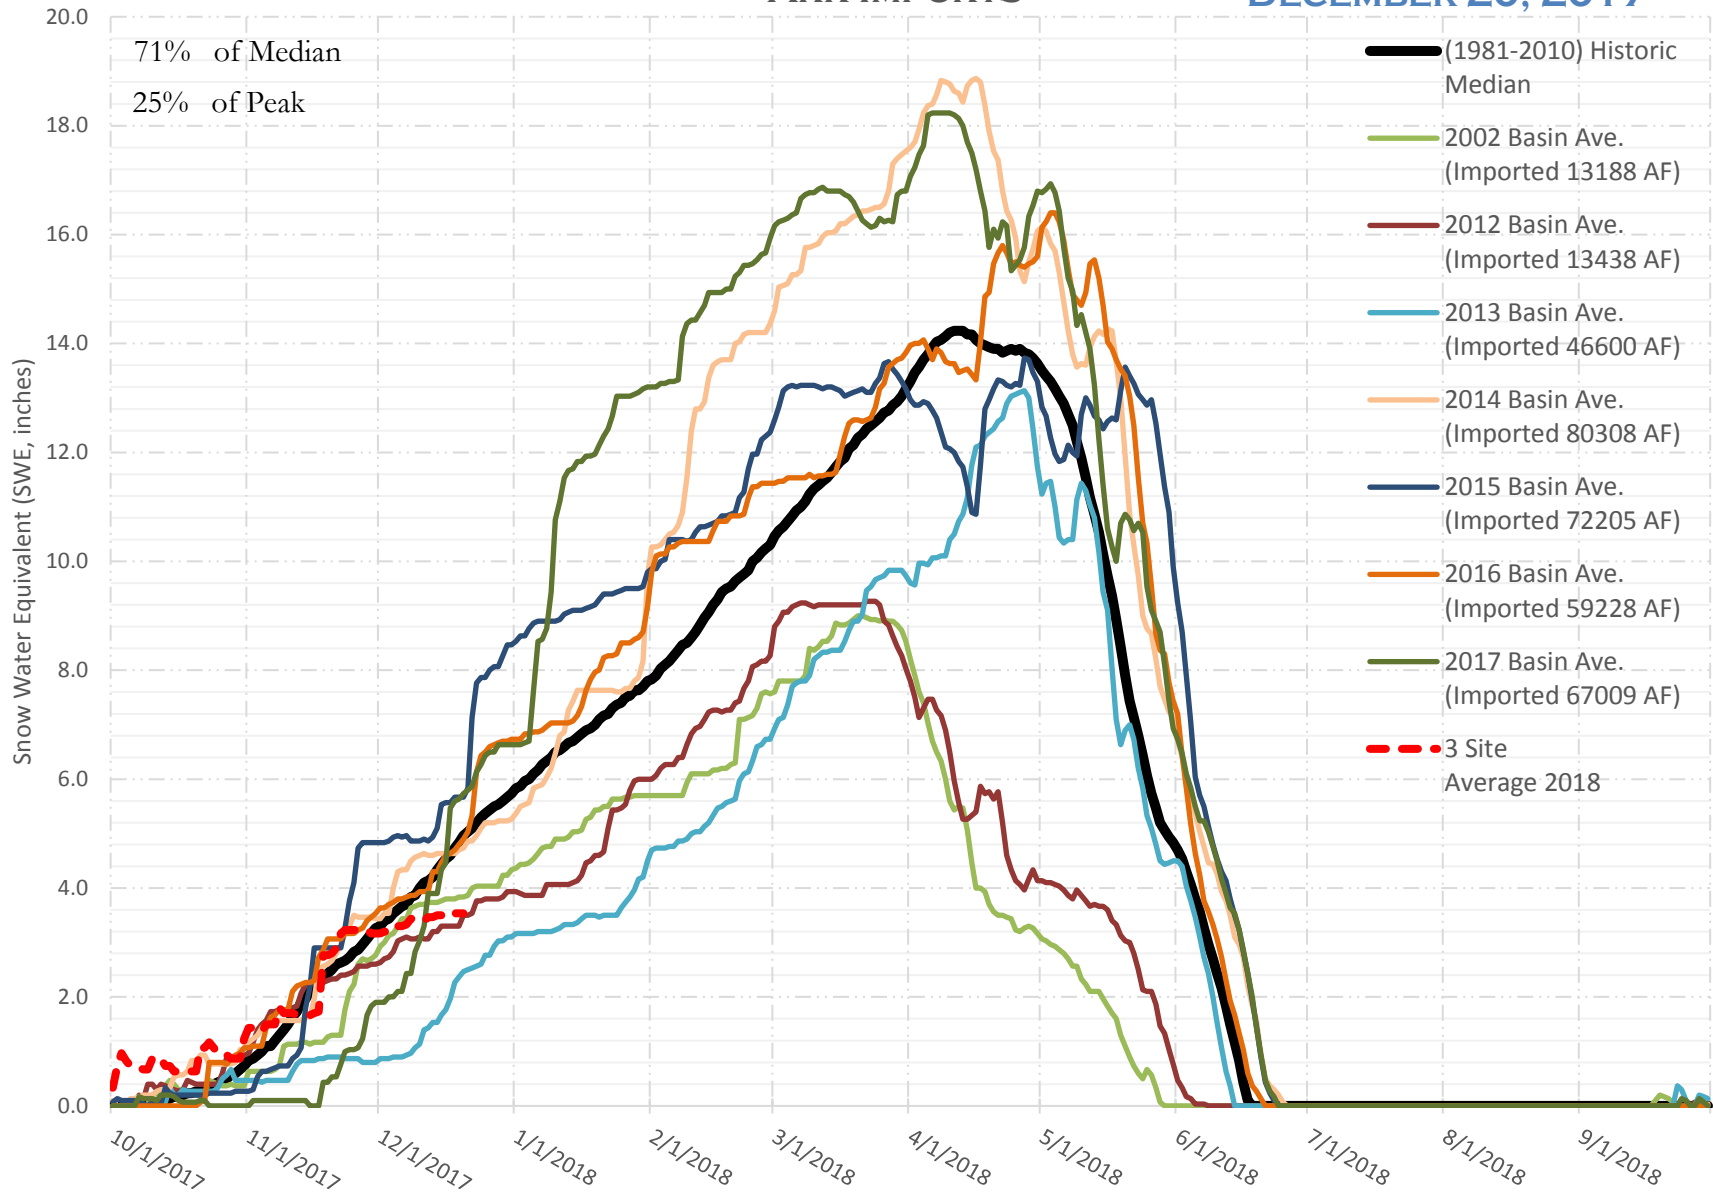

# FRY-ARK COLLECTION BASIN SNOWPACK VS ANNUAL BASIN AVERAGE W/ ASSOC. FRY-ARK IMPORTS

DECEMBER 20, 2017

# FRY-ARK COLLECTION BASIN SNOWPACK W/ INDIVIDUAL SITES DECEMBER 20, 2017

# UPPER ARK BASIN SNOWPACK W/ INDIVIDUAL SITES DECEMBER 20, 2017