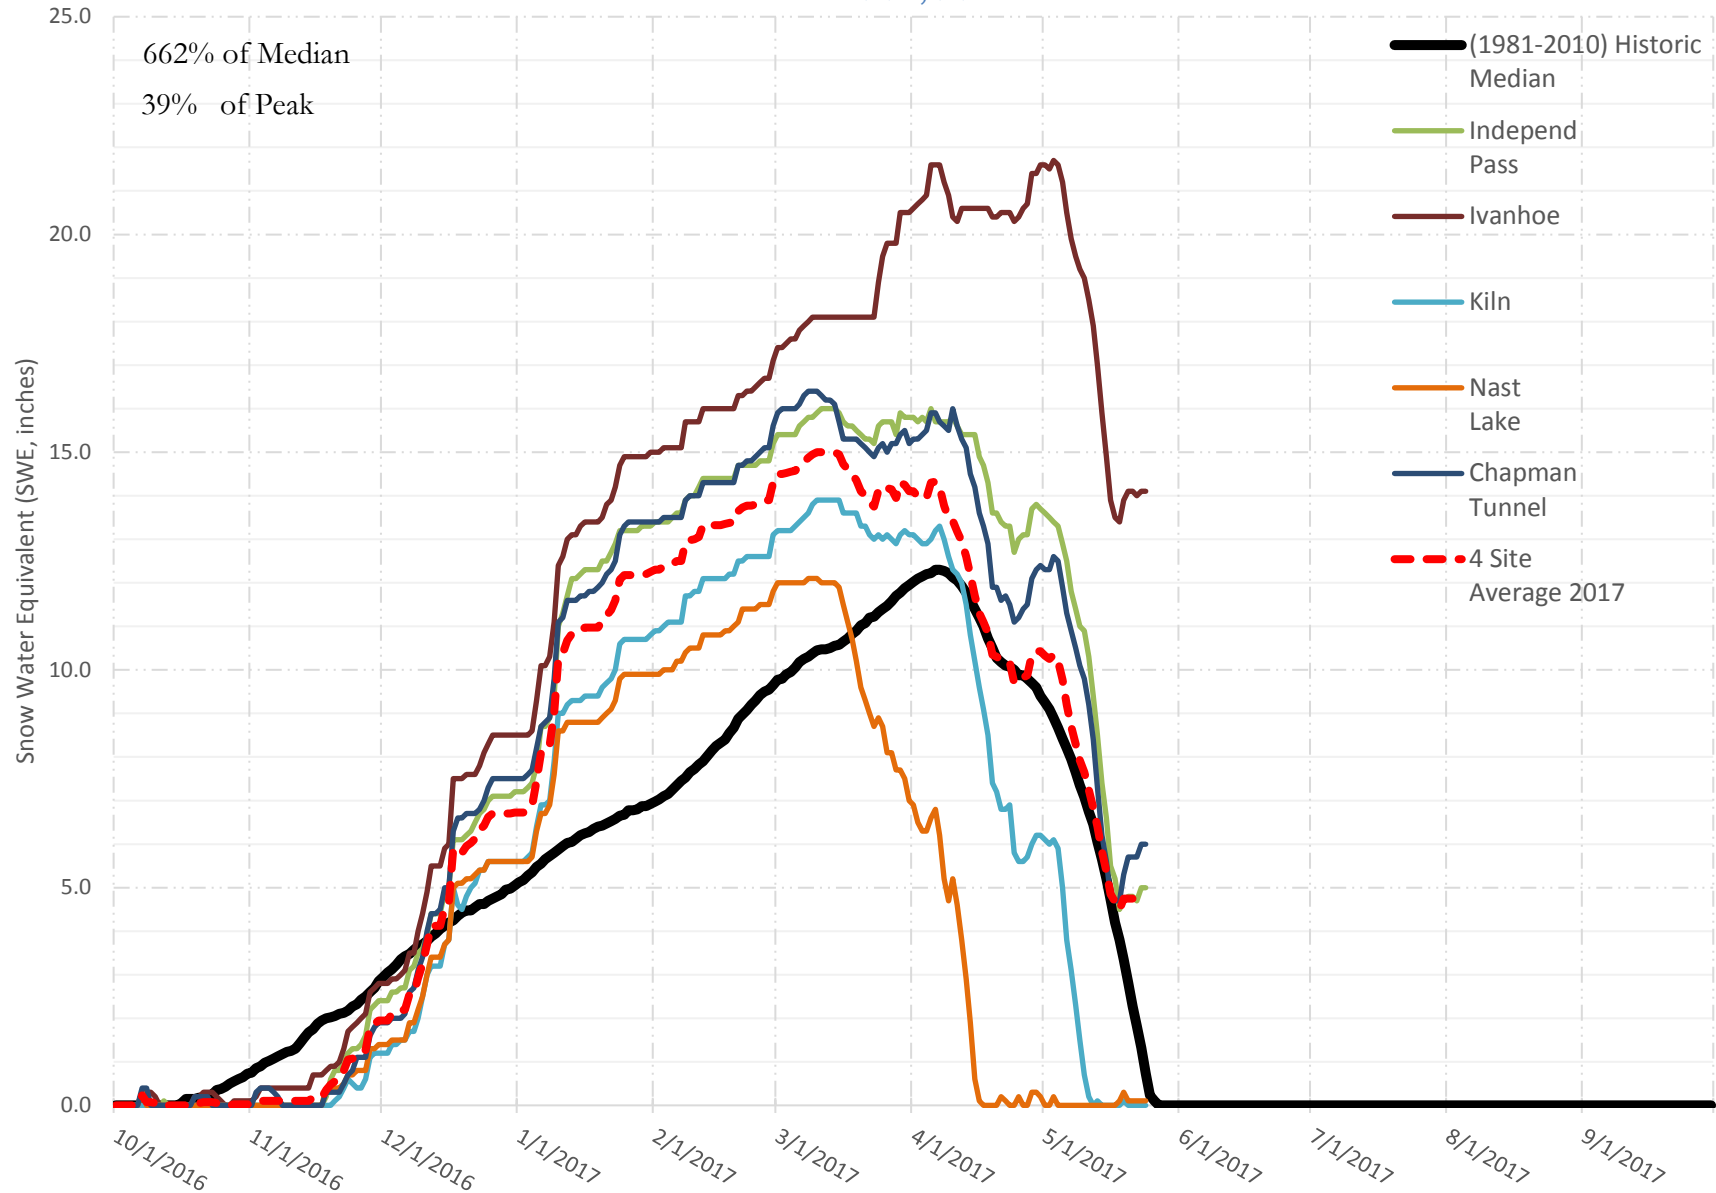

# FRY-ARK COLLECTION BASIN SNOWPACK VS ANNUAL BASIN AVERAGE W/ ASSOC. FRY-ARK IMPORTS

MAY 24, 2017

# FRY-ARK COLLECTION BASIN SNOWPACK W/ INDIVIDUAL SITES MAY 24, 2017