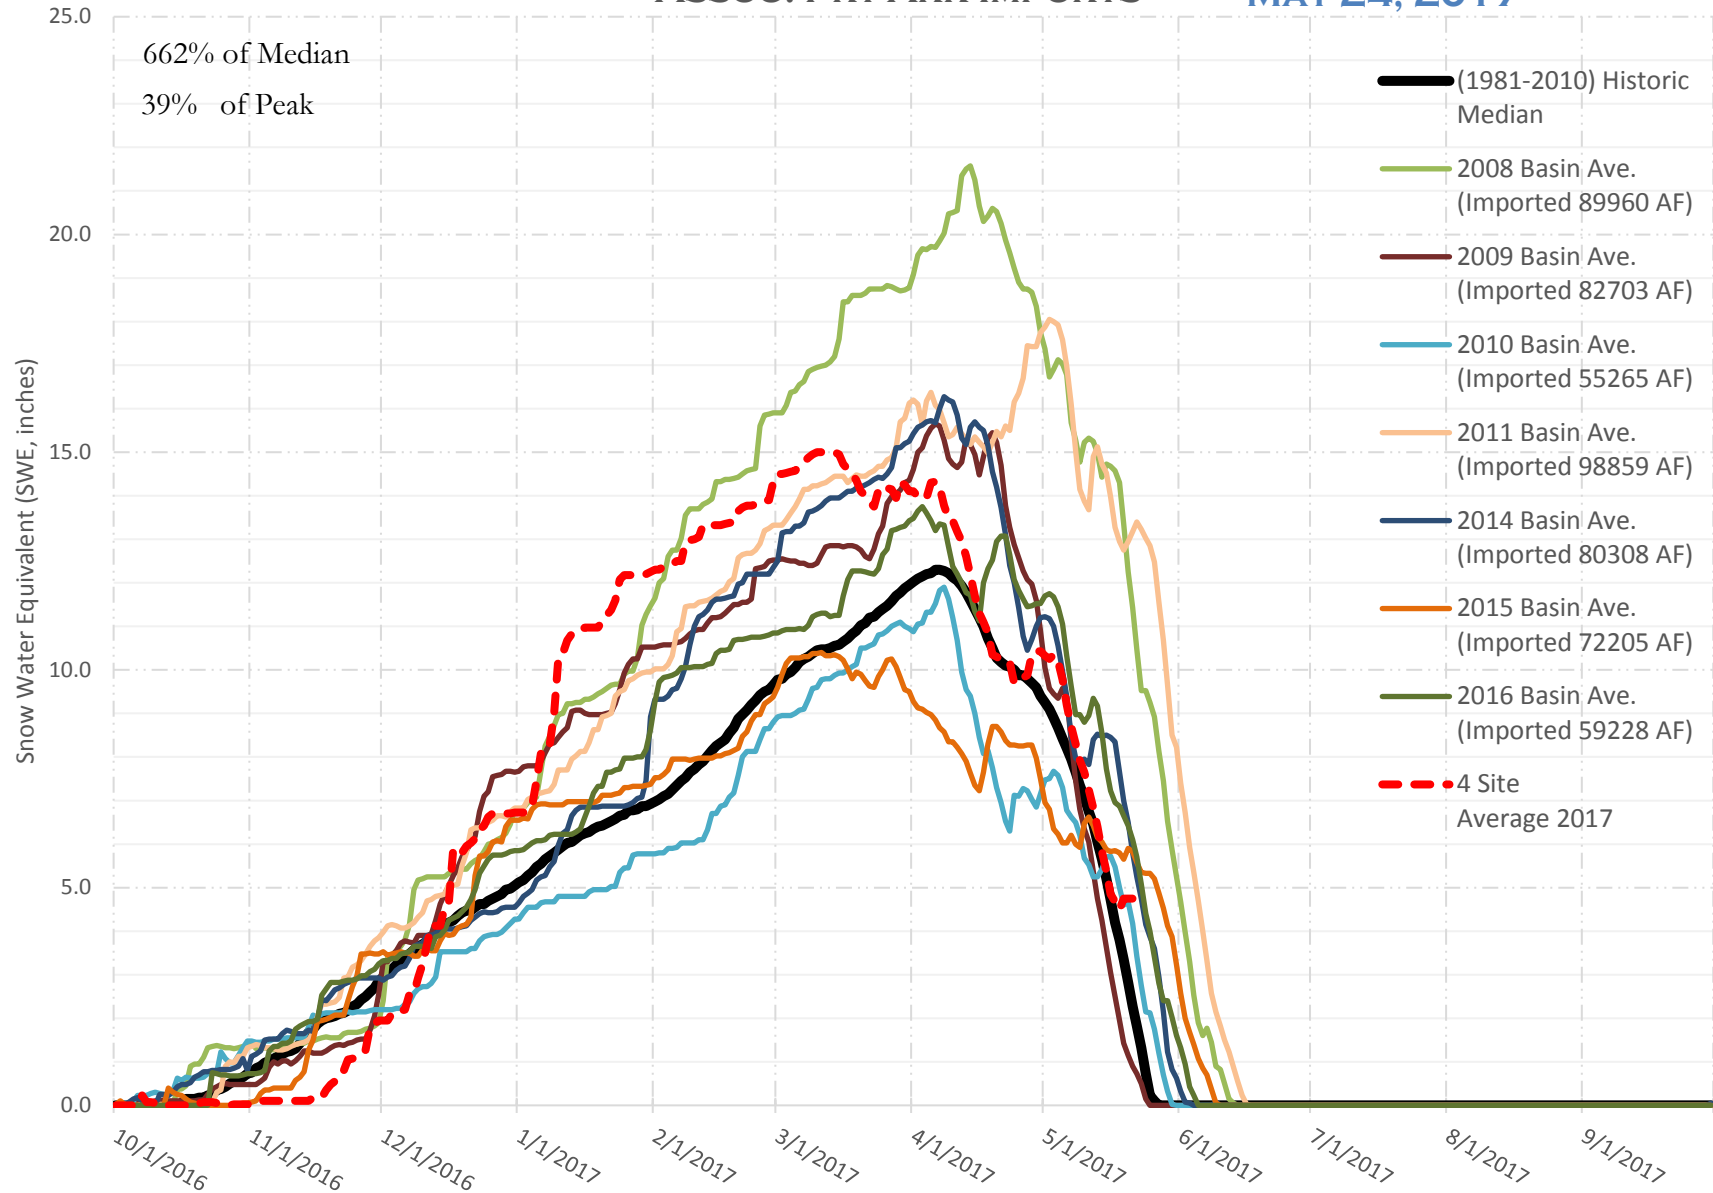

# FRY-ARK COLLECTION BASIN SNOWPACK VS ANNUAL BASIN AVERAGE W/ ASSOC. FRY-ARK IMPORTS

MAY 24, 2017

# FRY-ARK COLLECTION BASIN SNOWPACK W/ INDIVIDUAL SITES MAY 24, 2017