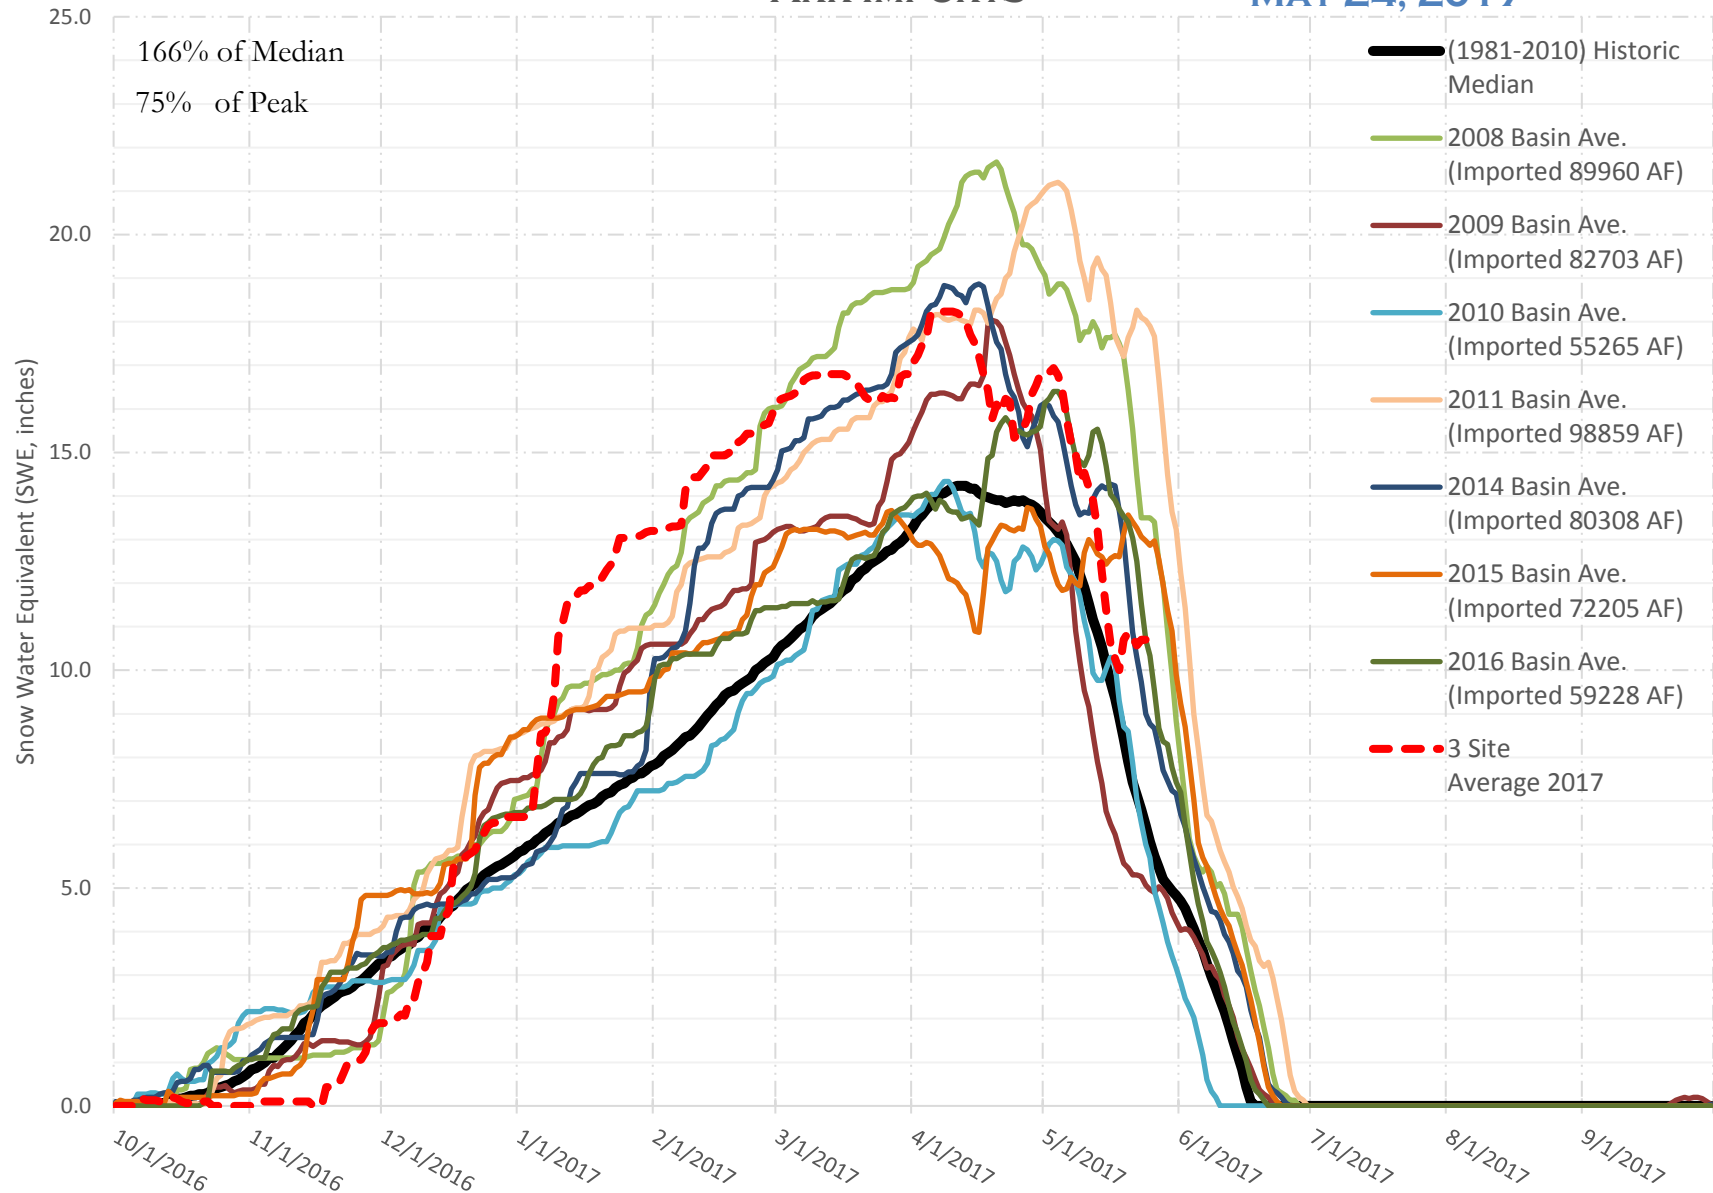

UPPER ARK BASIN SNOWPACK VS ANNUAL BASIN AVERAGE W/ ASSOC. FRY- ARK IMPORTS

MAY 24, 2017