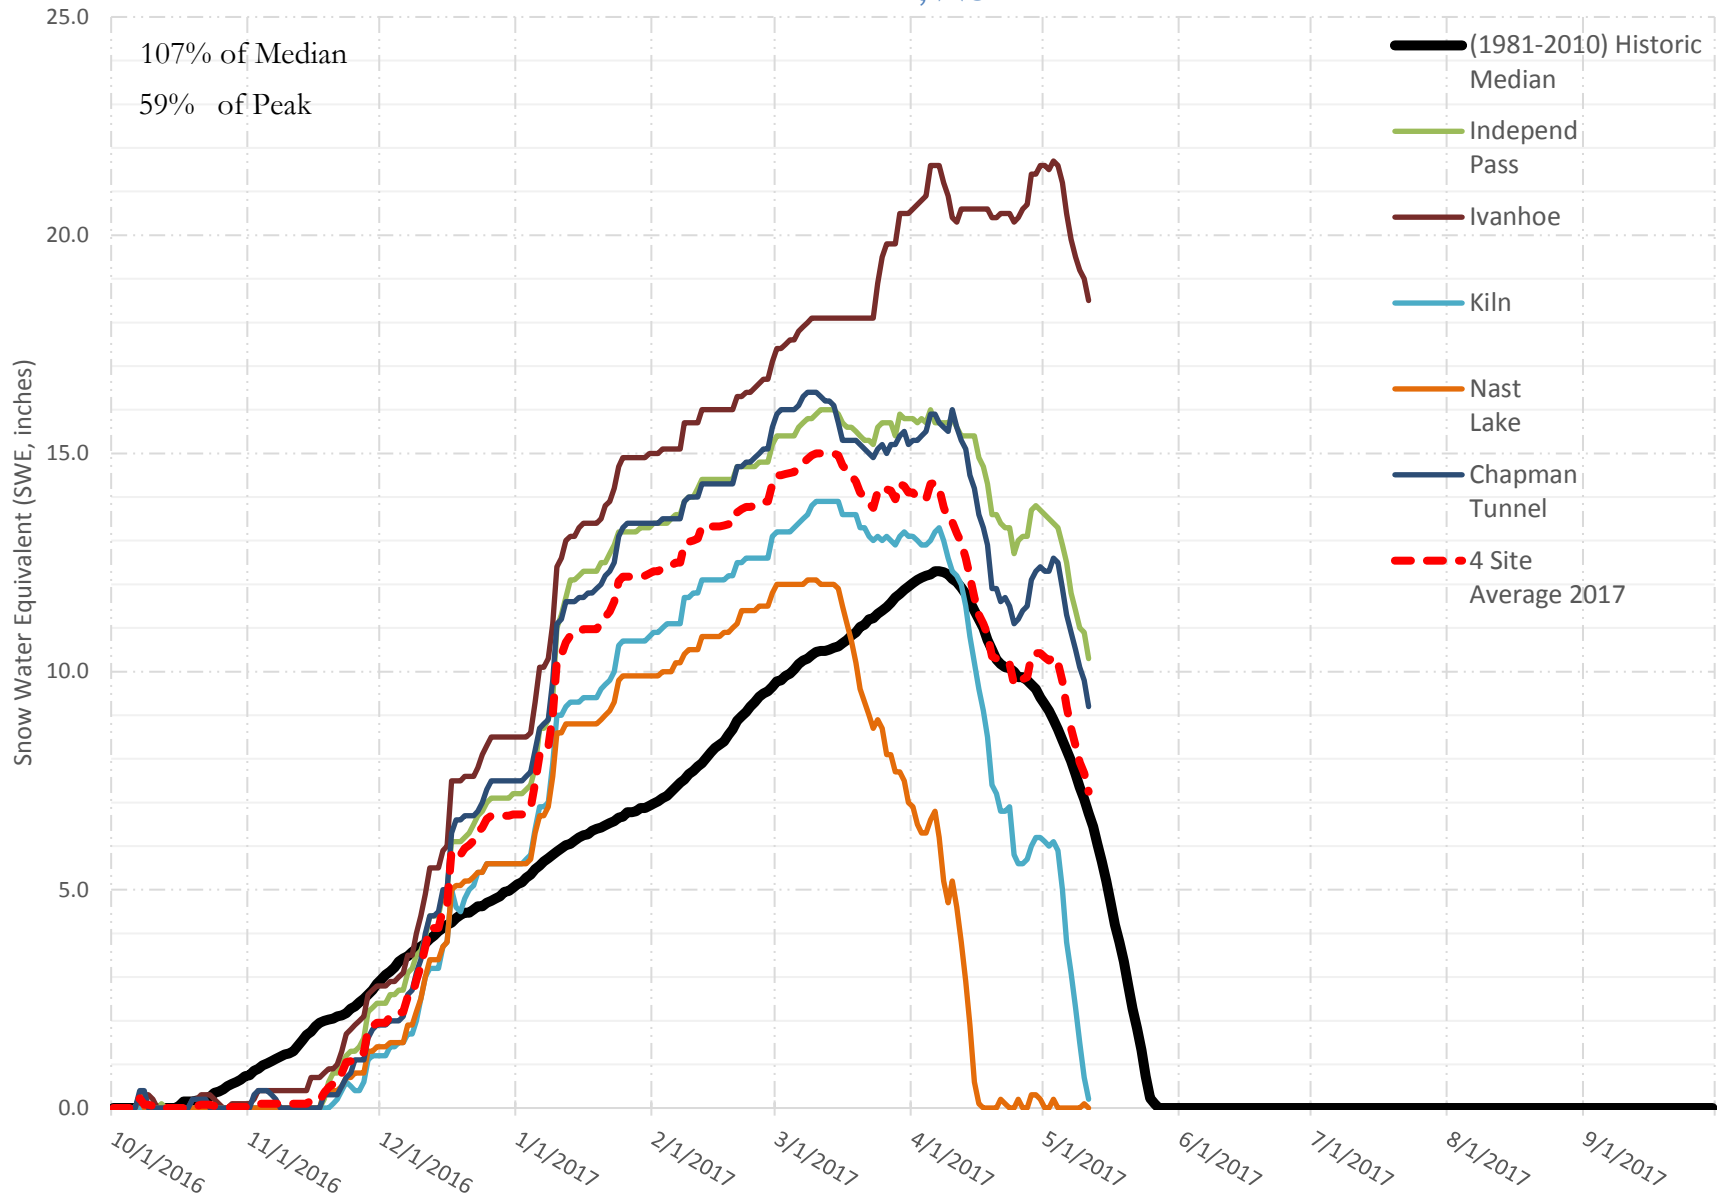

FRY-ARK COLLECTION BASIN SNOWPACK VS ANNUAL BASIN AVERAGE W/ ASSOC. FRY-ARK IMPORTS

MAY 11, 2017

FRY-ARK COLLECTION BASIN SNOWPACK W/ INDIVIDUAL SITES MAY 11, 2017

UPPER ARK BASIN SNOWPACK VS ANNUAL BASIN AVERAGE W/ ASSOC. FRY- ARK IMPORTS

MAY 11, 2017

123% of Median
100 of Peak
%

- (1981-2010) Historic Median
- 2008 Basin Ave. (Imported 89960 AF)
- 2009 Basin Ave. (Imported 82703 AF)
- 2010 Basin Ave. (Imported 55265 AF)
- 2011 Basin Ave. (Imported 98859 AF)
- 2014 Basin Ave. (Imported 80308 AF)
- 2015 Basin Ave. (Imported 72205 AF)
- 2016 Basin Ave. (Imported 59228 AF)
- - - 3 Site Average 2017

UPPER ARK BASIN SNOWPACK W/ INDIVIDUAL SITES MAY 11, 2017