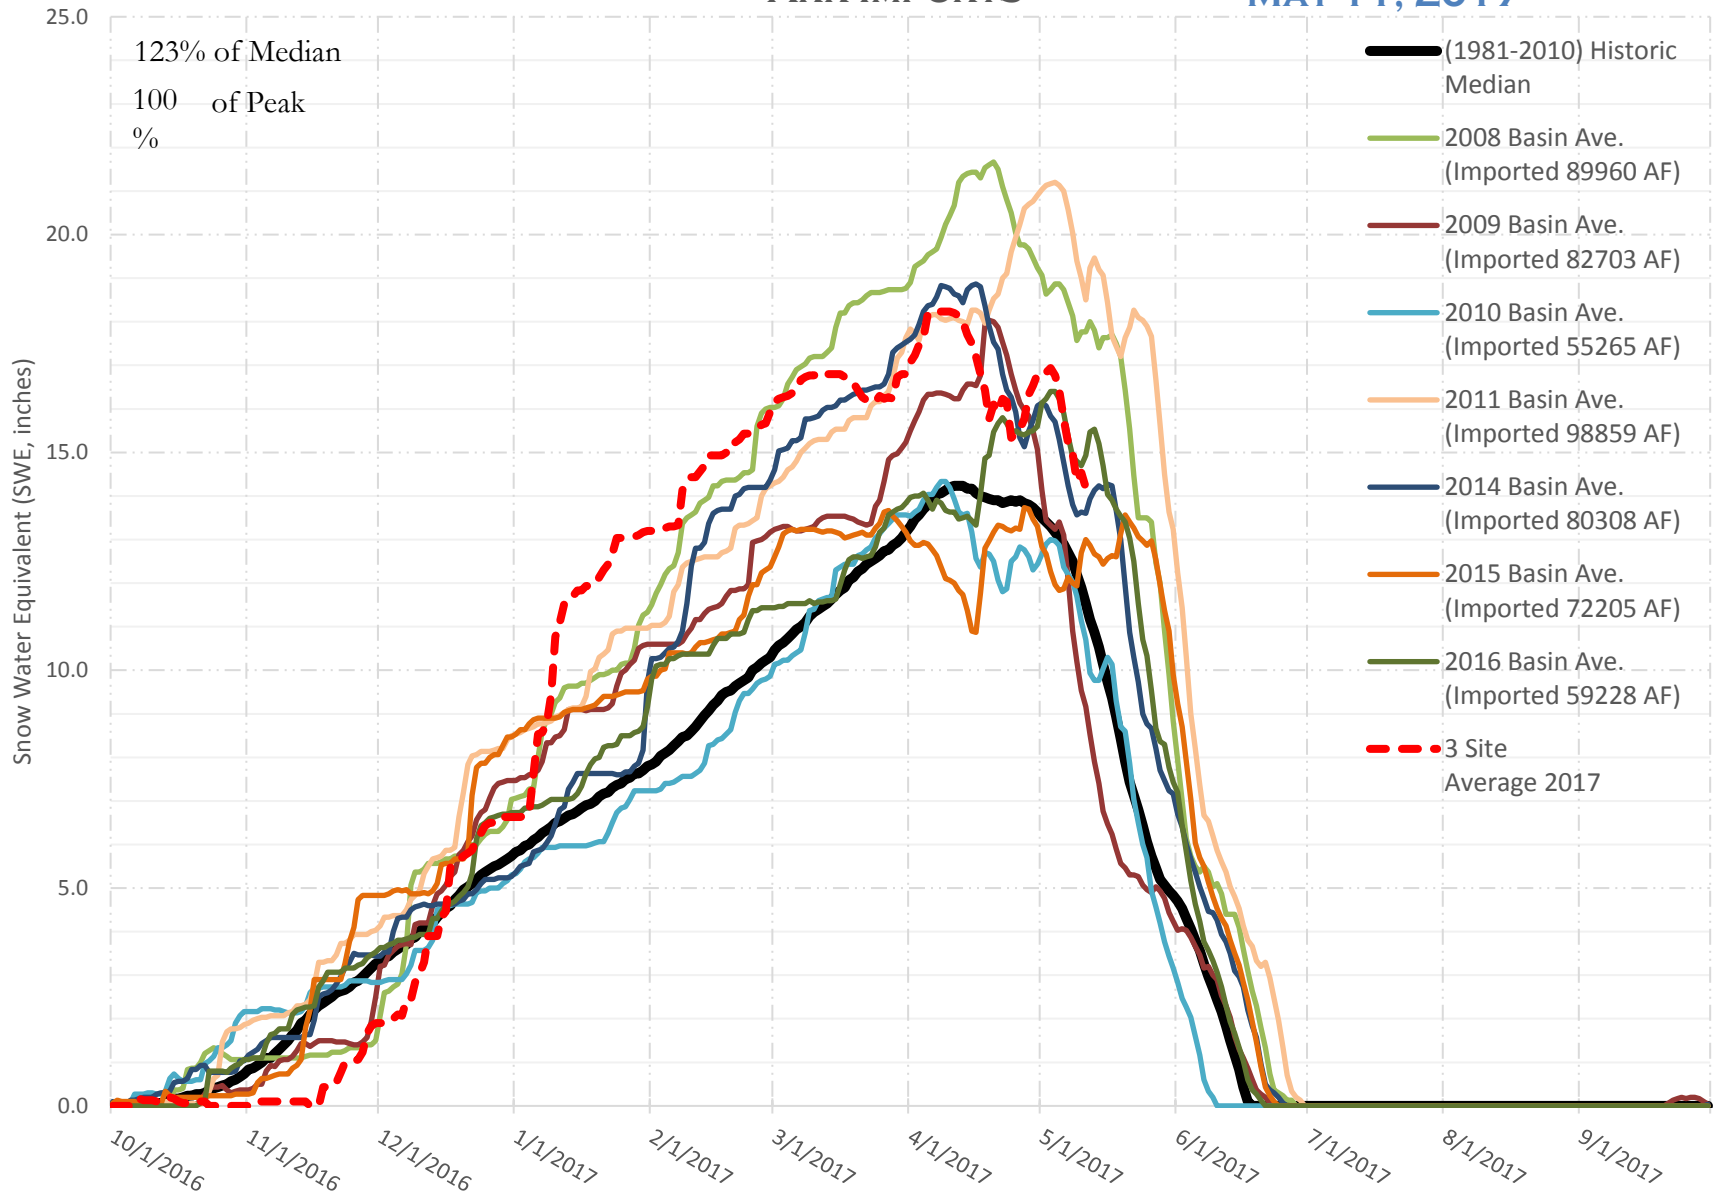

FRY-ARK COLLECTION BASIN SNOWPACK VS ANNUAL BASIN AVERAGE W/ ASSOC. FRY-ARK IMPORTS

MAY 11, 2017

FRY-ARK COLLECTION BASIN SNOWPACK W/ INDIVIDUAL SITES MAY 11, 2017

UPPER ARK BASIN SNOWPACK VS ANNUAL BASIN AVERAGE W/ ASSOC. FRY- ARK IMPORTS

MAY 11, 2017

123% of Median
100 of Peak
%

- (1981-2010) Historic Median
- 2008 Basin Ave. (Imported 89960 AF)
- 2009 Basin Ave. (Imported 82703 AF)
- 2010 Basin Ave. (Imported 55265 AF)
- 2011 Basin Ave. (Imported 98859 AF)
- 2014 Basin Ave. (Imported 80308 AF)
- 2015 Basin Ave. (Imported 72205 AF)
- 2016 Basin Ave. (Imported 59228 AF)
- - - 3 Site Average 2017

UPPER ARK BASIN SNOWPACK W/ INDIVIDUAL SITES MAY 11, 2017