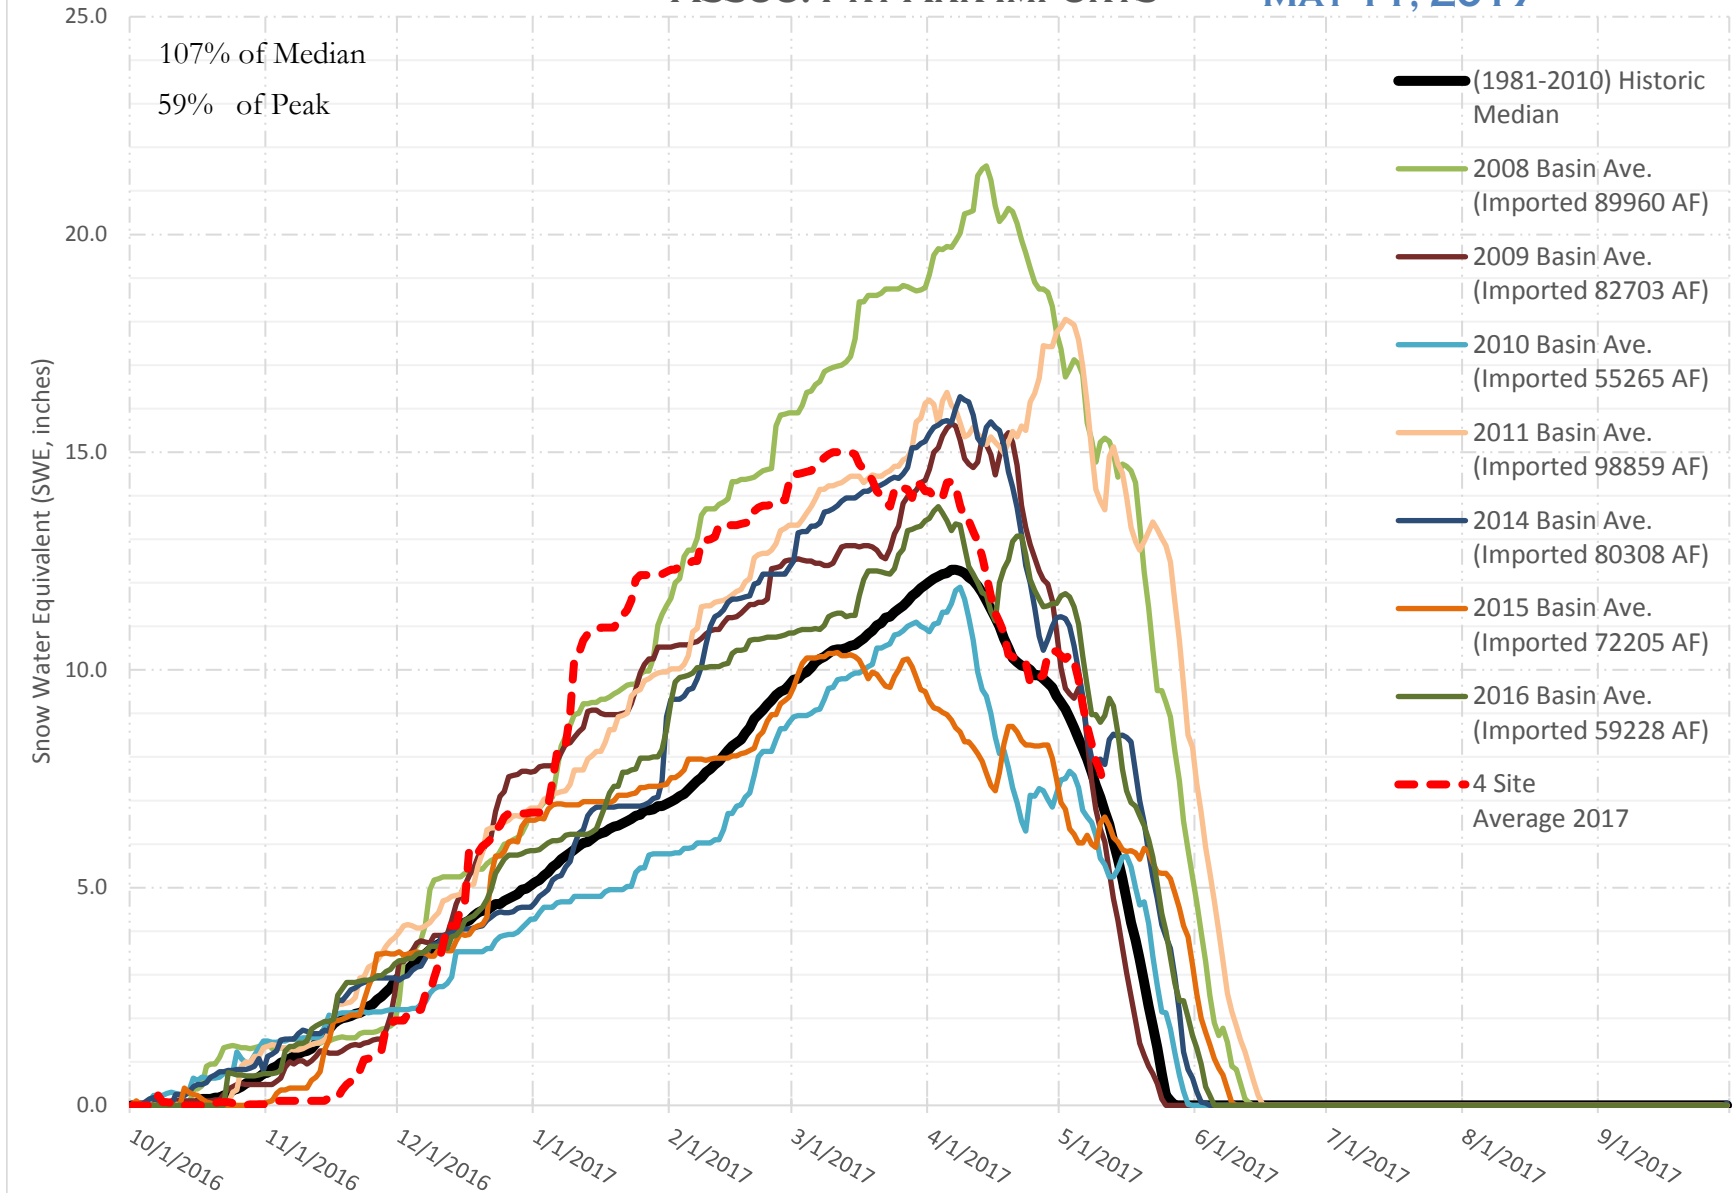

FRY-ARK COLLECTION BASIN SNOWPACK VS ANNUAL BASIN AVERAGE W/ ASSOC. FRY-ARK IMPORTS

MAY 11, 2017

FRY-ARK COLLECTION BASIN SNOWPACK W/ INDIVIDUAL SITES MAY 11, 2017

UPPER ARK BASIN SNOWPACK VS ANNUAL BASIN AVERAGE W/ ASSOC. FRY- ARK IMPORTS

MAY 11, 2017

123% of Median
100 of Peak
%

- (1981-2010) Historic Median
- 2008 Basin Ave. (Imported 89960 AF)
- 2009 Basin Ave. (Imported 82703 AF)
- 2010 Basin Ave. (Imported 55265 AF)
- 2011 Basin Ave. (Imported 98859 AF)
- 2014 Basin Ave. (Imported 80308 AF)
- 2015 Basin Ave. (Imported 72205 AF)
- 2016 Basin Ave. (Imported 59228 AF)
- - - 3 Site Average 2017