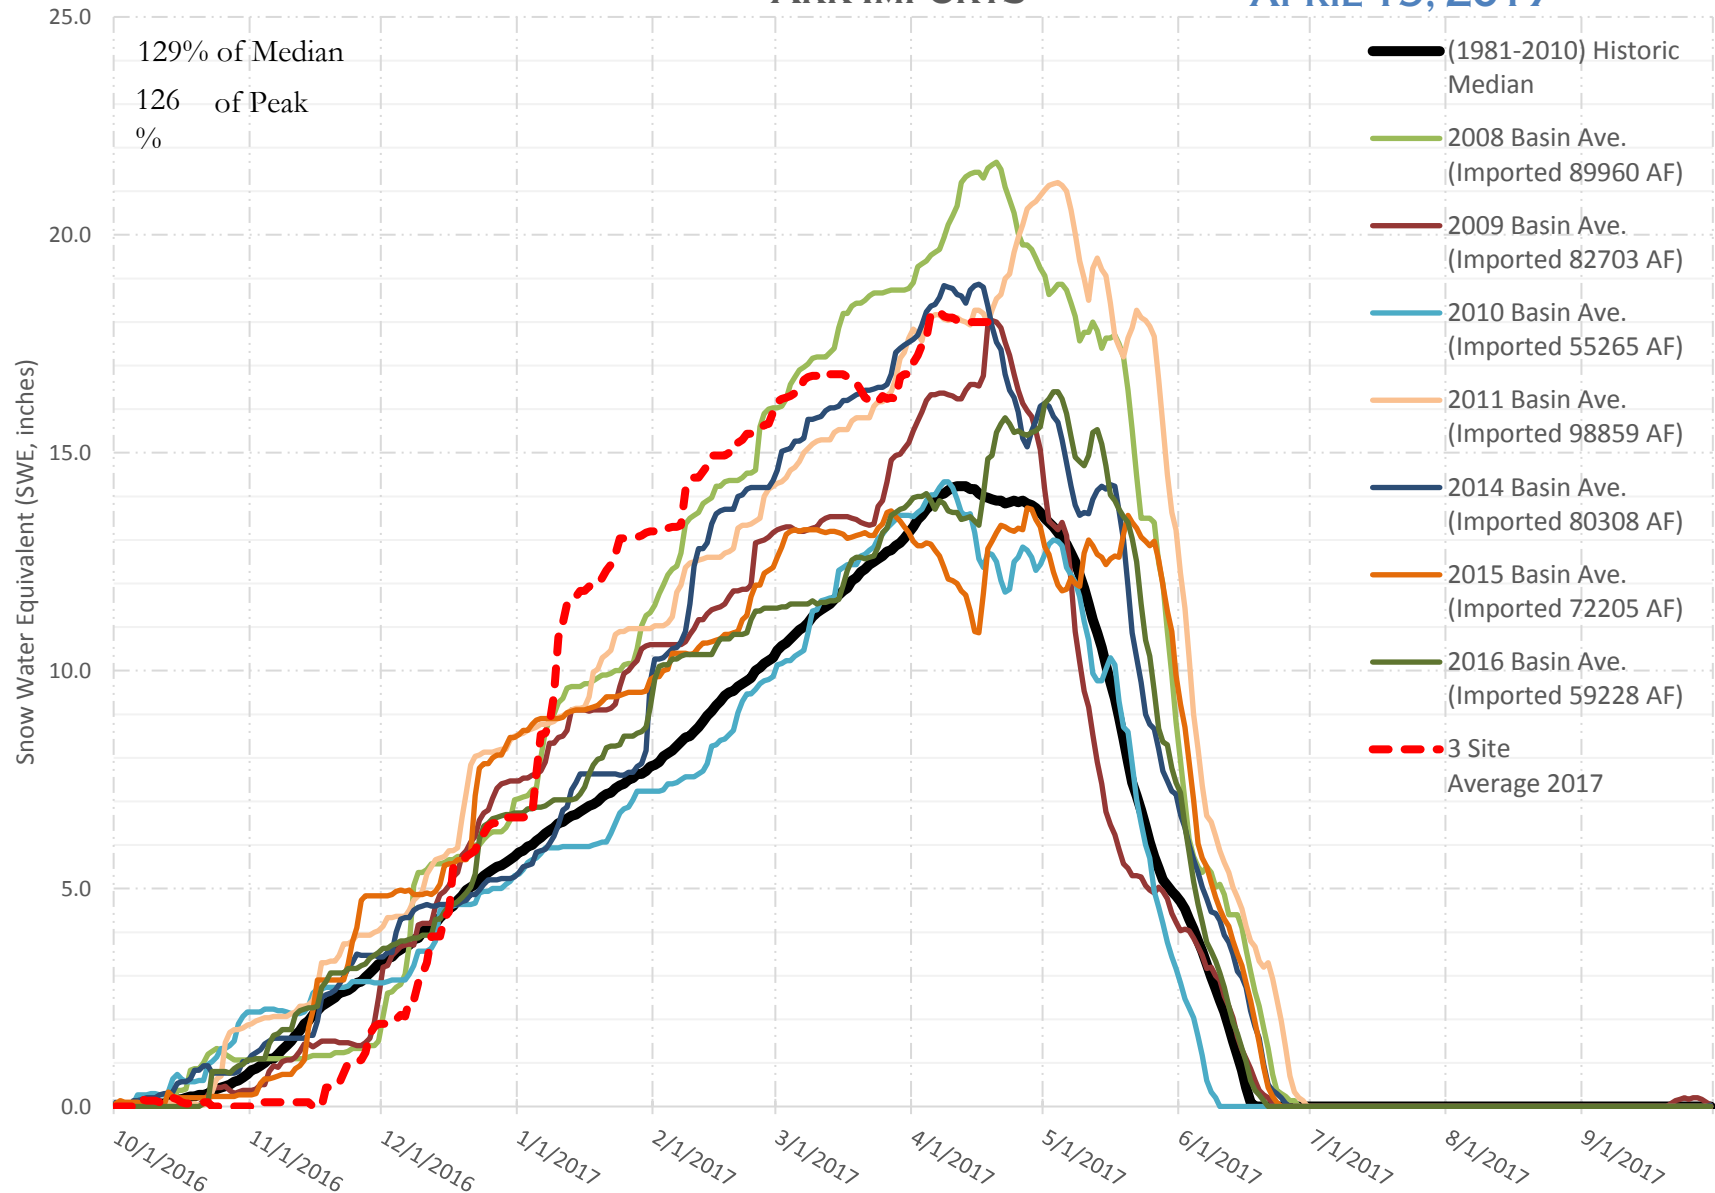

UPPER ARK BASIN SNOWPACK VS ANNUAL BASIN AVERAGE W/ ASSOC. FRY- ARK IMPORTS

APRIL 19, 2017