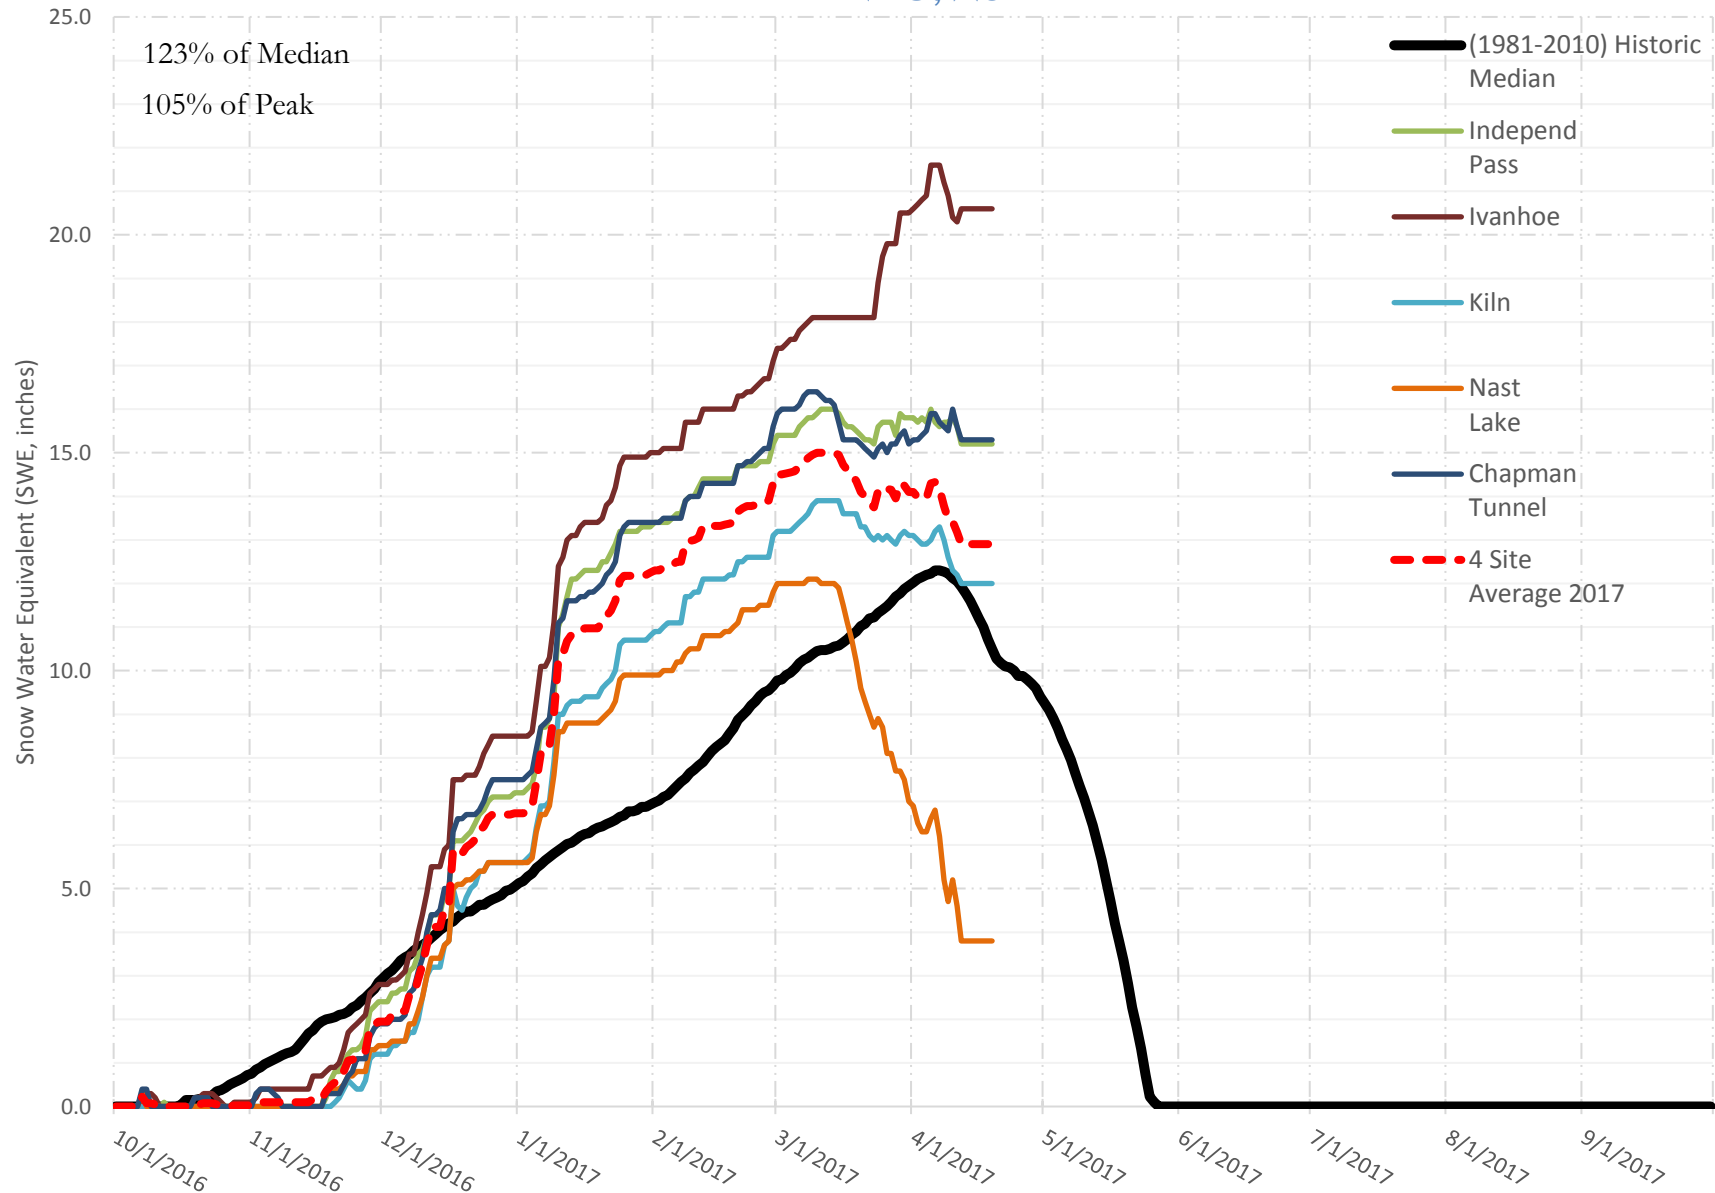

# FRY-ARK COLLECTION BASIN SNOWPACK VS ANNUAL BASIN AVERAGE W/ ASSOC. FRY-ARK IMPORTS

APRIL 19, 2017

# FRY-ARK COLLECTION BASIN SNOWPACK W/ INDIVIDUAL SITES APRIL 19, 2017