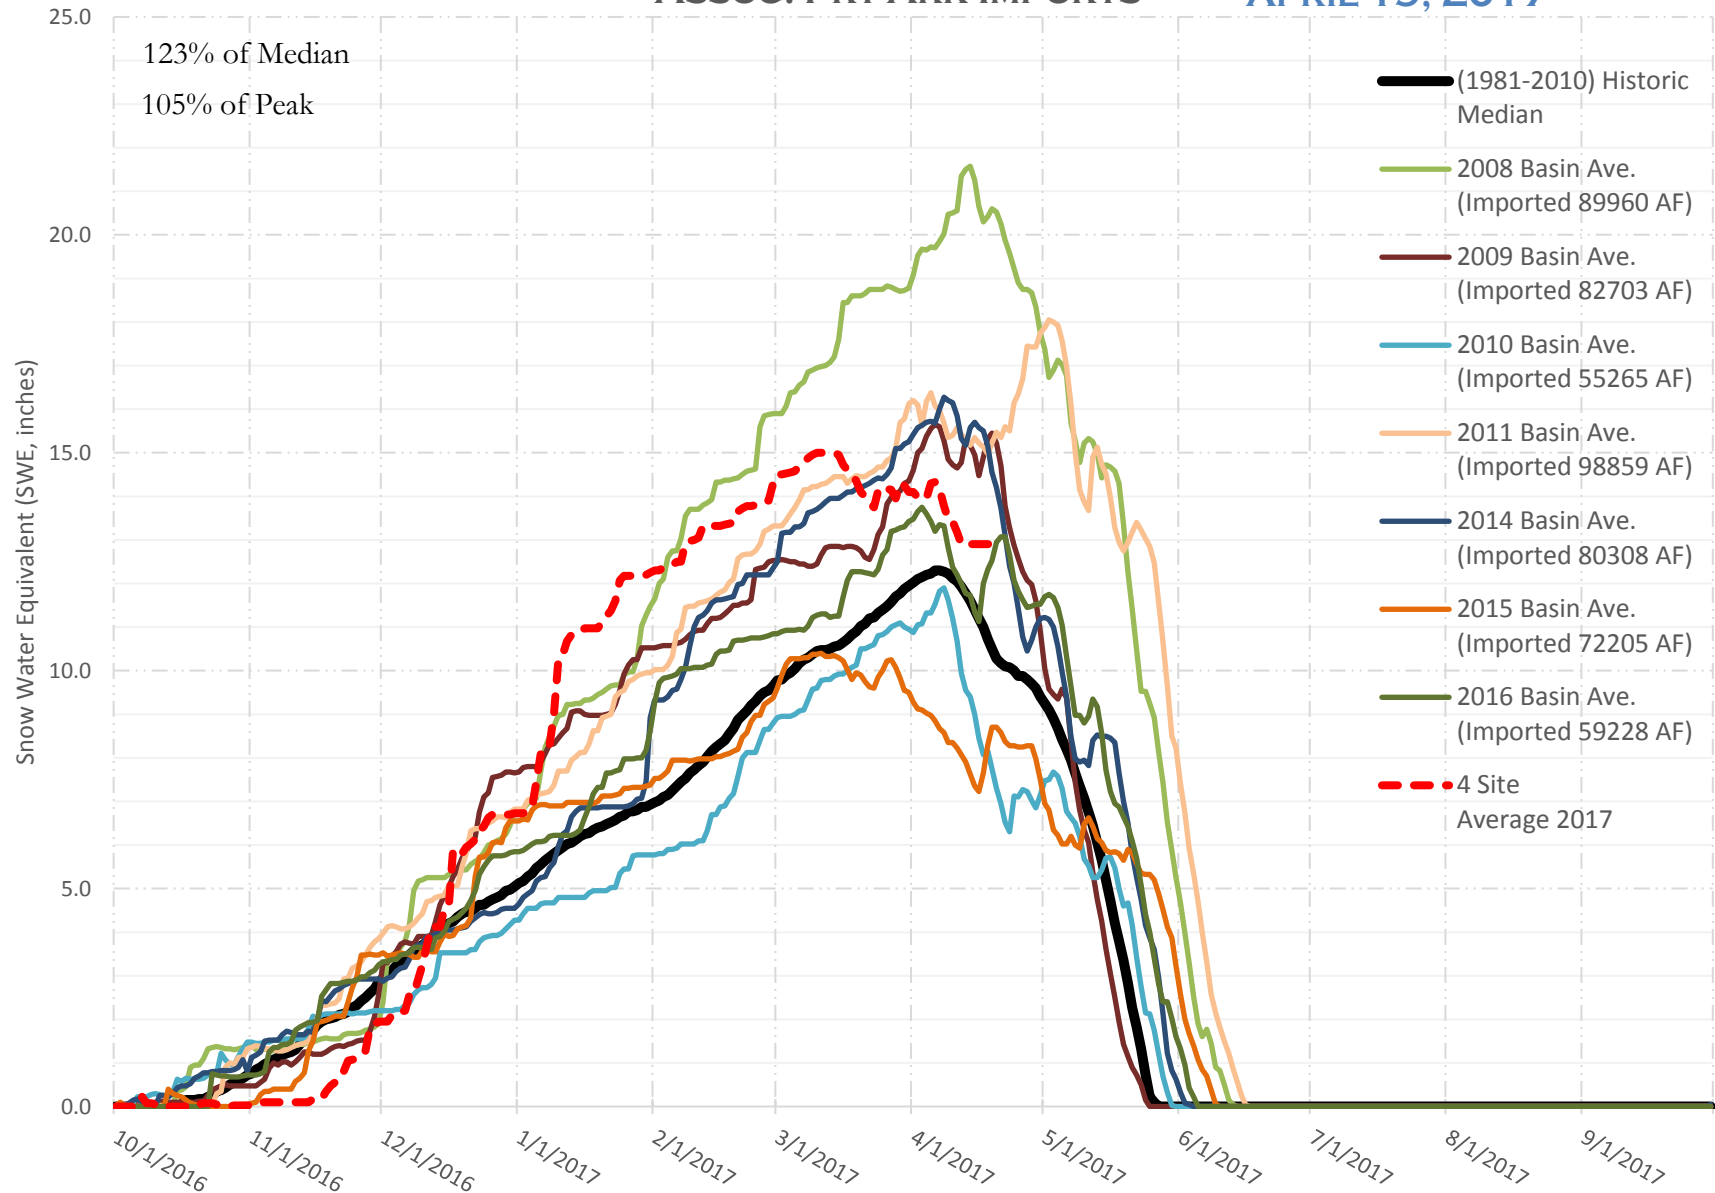

# FRY-ARK COLLECTION BASIN SNOWPACK VS ANNUAL BASIN AVERAGE W/ ASSOC. FRY-ARK IMPORTS

APRIL 19, 2017