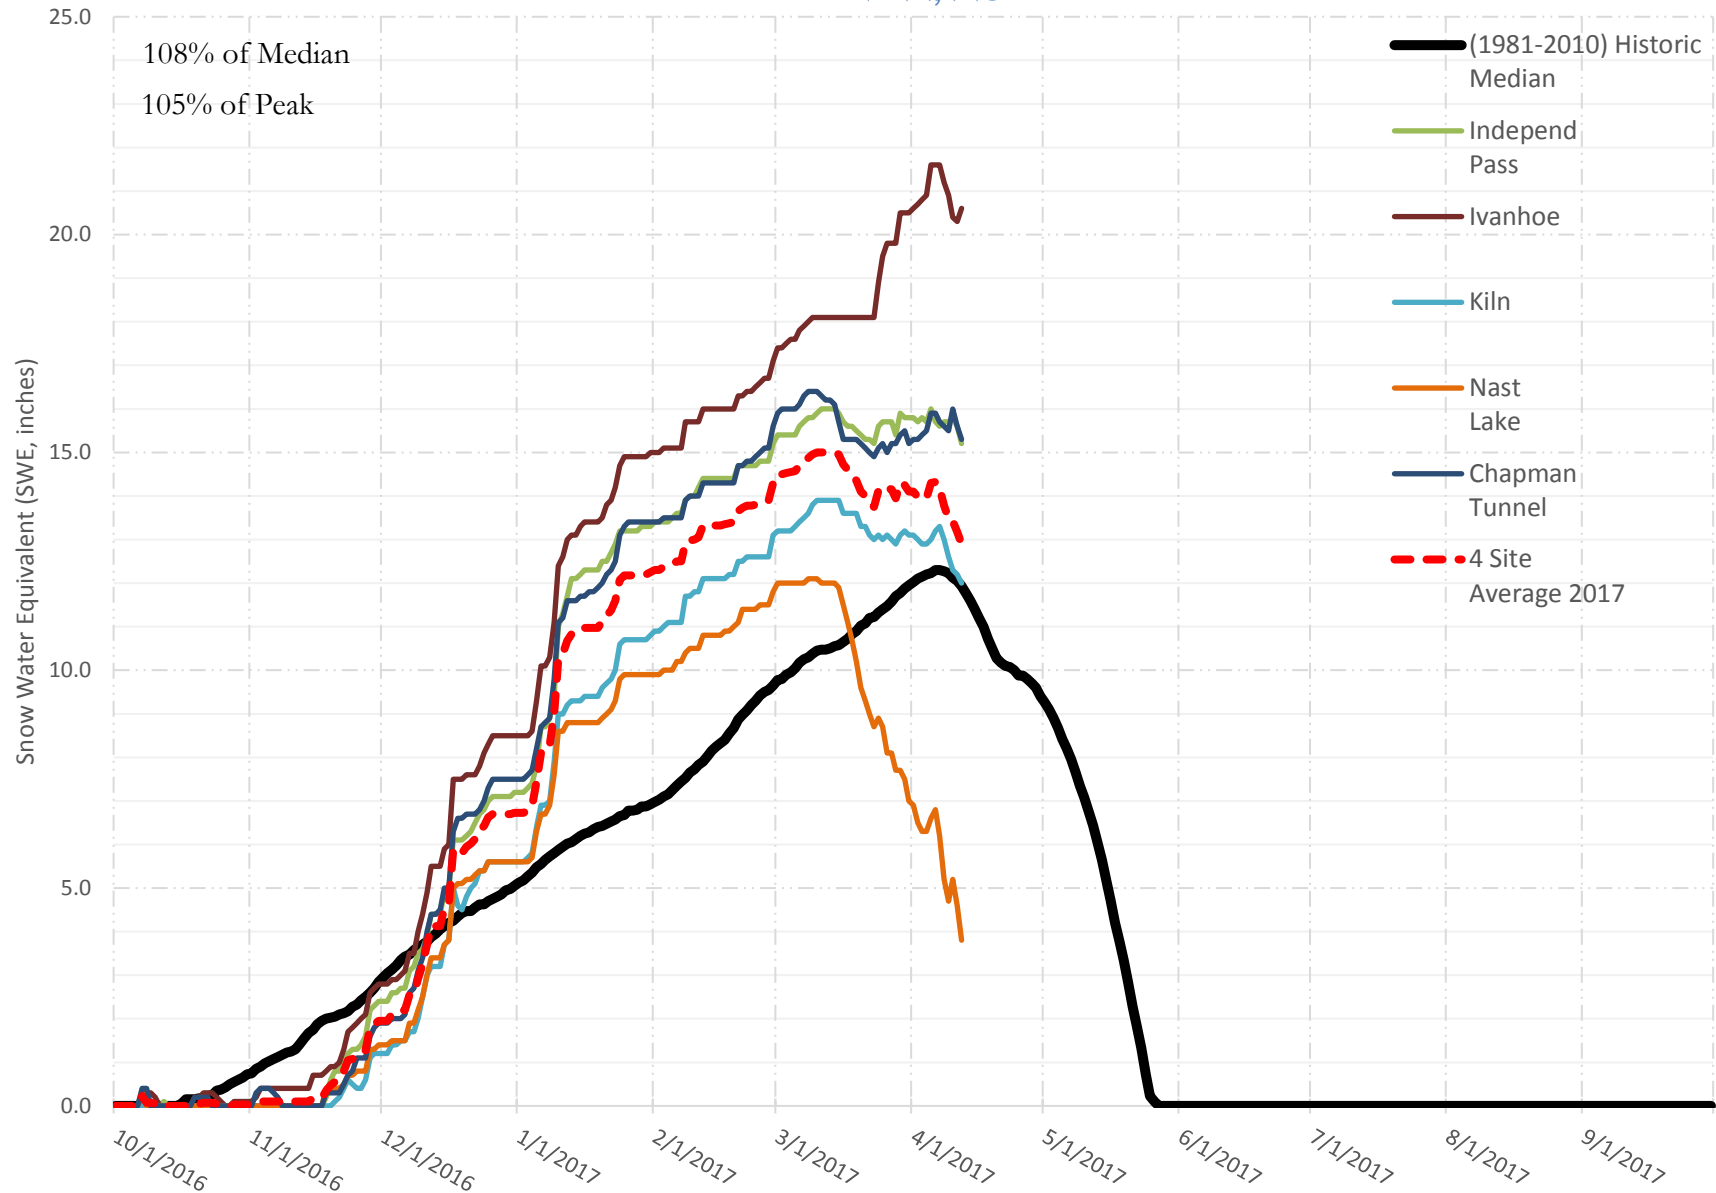

# FRY-ARK COLLECTION BASIN SNOWPACK W/ INDIVIDUAL SITES APRIL 12, 2017

# UPPER ARK BASIN SNOWPACK VS ANNUAL BASIN AVERAGE W/ ASSOC. FRY- ARK IMPORTS

APRIL 12, 2017

# UPPER ARK BASIN SNOWPACK W/ INDIVIDUAL SITES APRIL 12, 2017