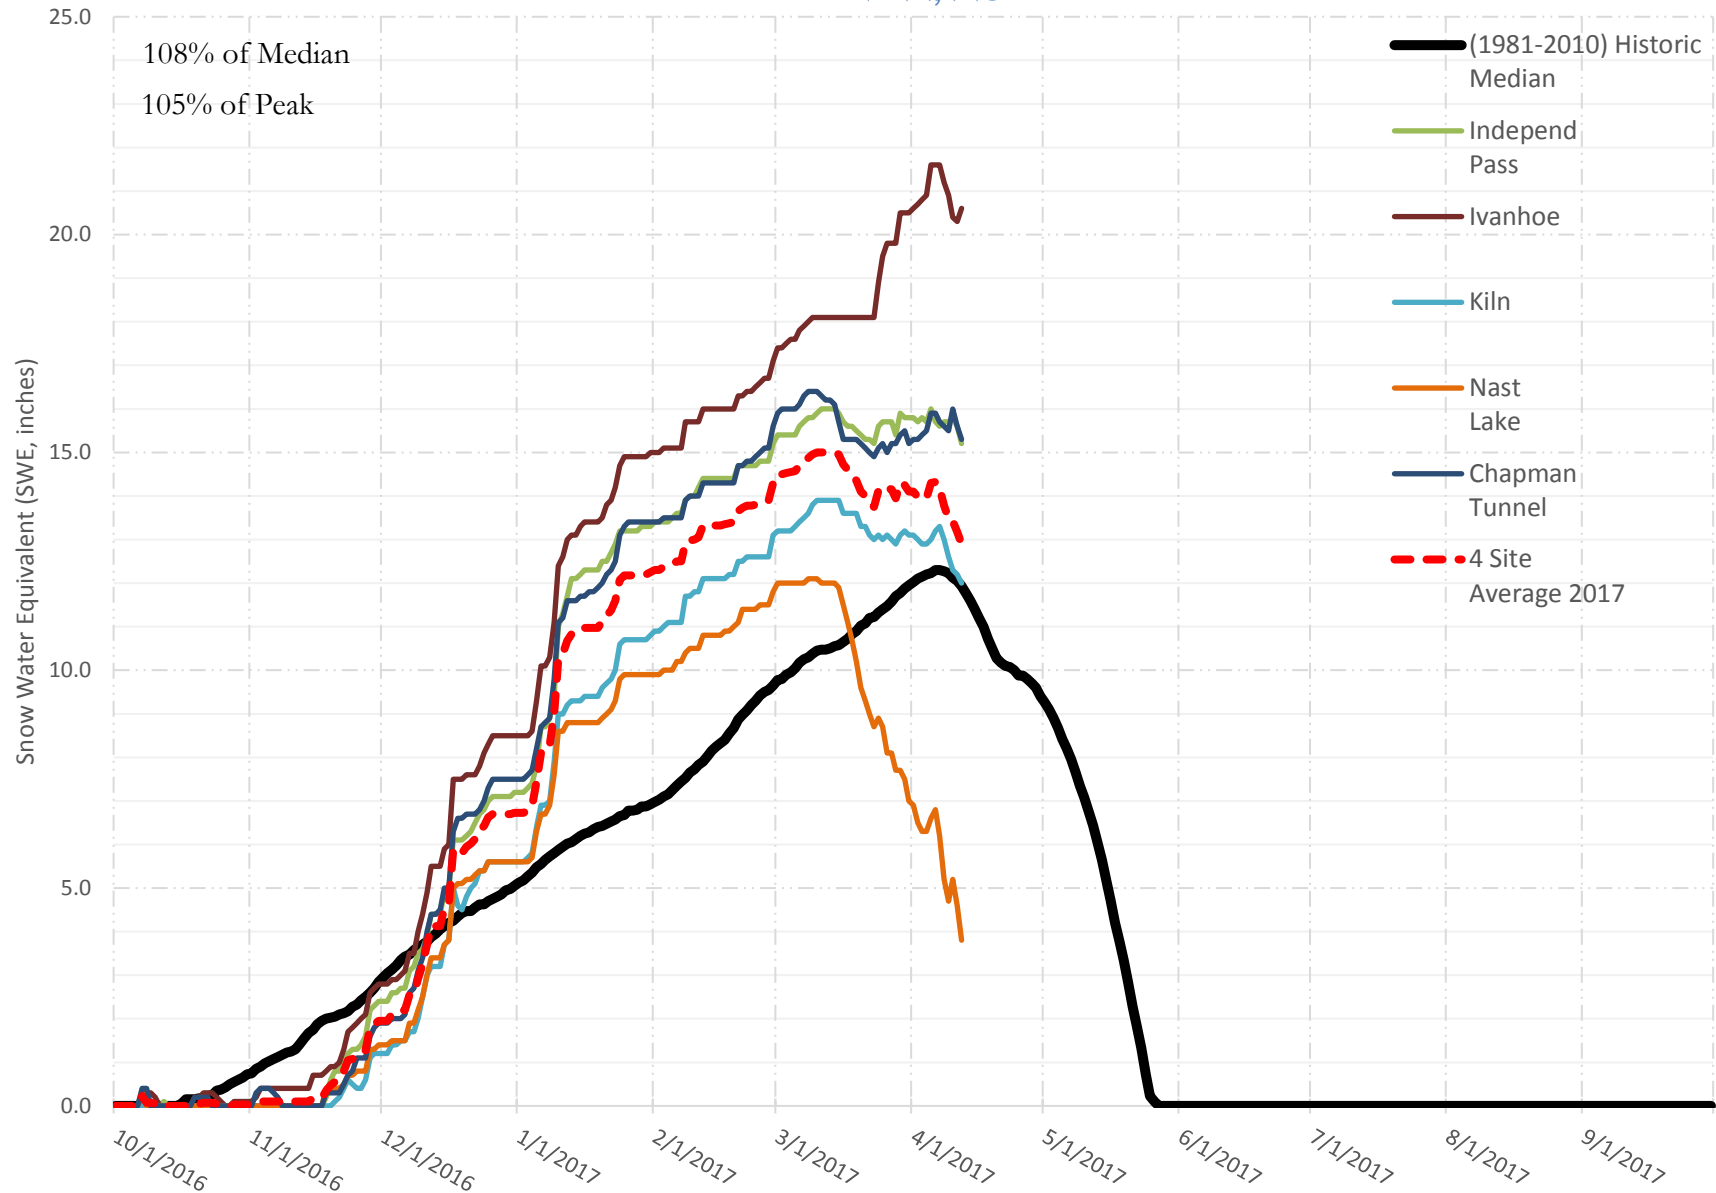

FRY-ARK COLLECTION BASIN SNOWPACK VS ANNUAL BASIN AVERAGE W/ ASSOC. FRY-ARK IMPORTS

APRIL 12, 2017

FRY-ARK COLLECTION BASIN SNOWPACK W/ INDIVIDUAL SITES APRIL 12, 2017

UPPER ARK BASIN SNOWPACK VS ANNUAL BASIN AVERAGE W/ ASSOC. FRY- ARK IMPORTS

APRIL 12, 2017

UPPER ARK BASIN SNOWPACK W/ INDIVIDUAL SITES APRIL 12, 2017