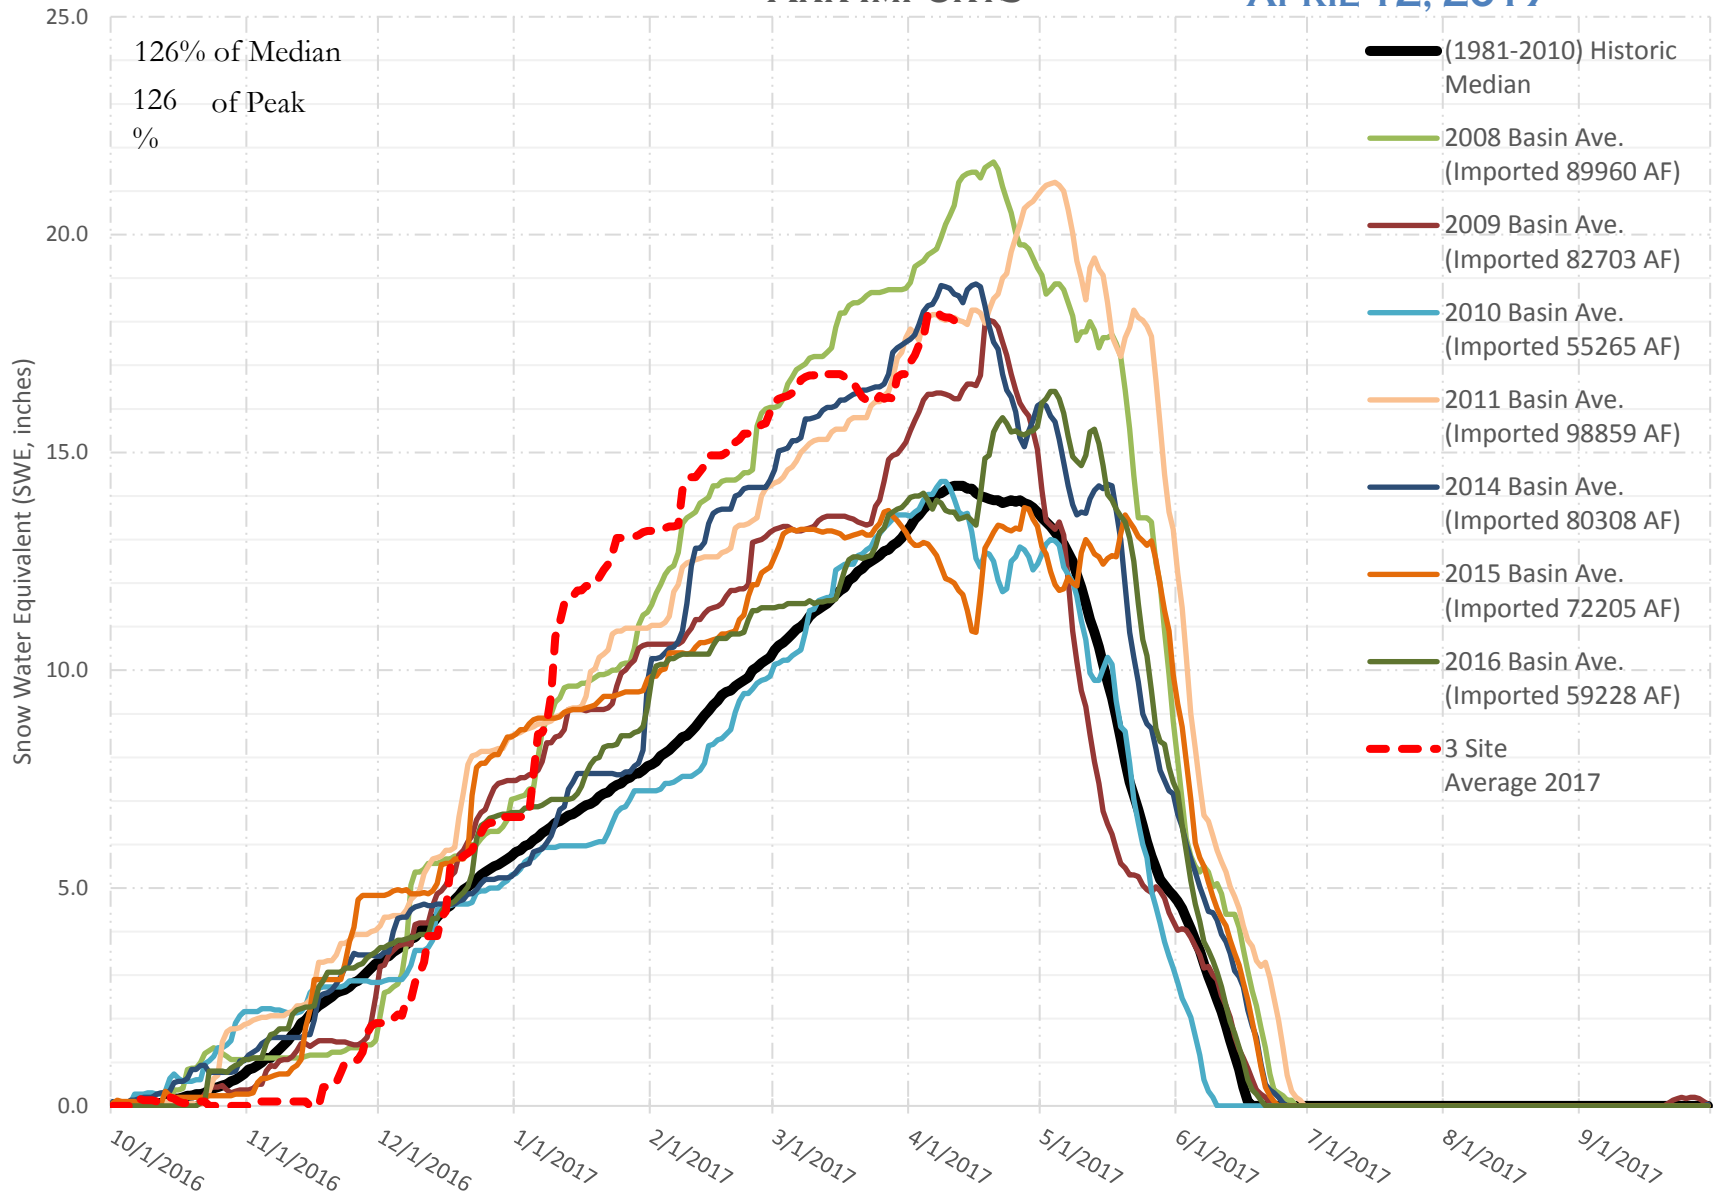

# FRY-ARK COLLECTION BASIN SNOWPACK W/ INDIVIDUAL SITES APRIL 12, 2017

# UPPER ARK BASIN SNOWPACK VS ANNUAL BASIN AVERAGE W/ ASSOC. FRY- ARK IMPORTS

APRIL 12, 2017

# UPPER ARK BASIN SNOWPACK W/ INDIVIDUAL SITES APRIL 12, 2017