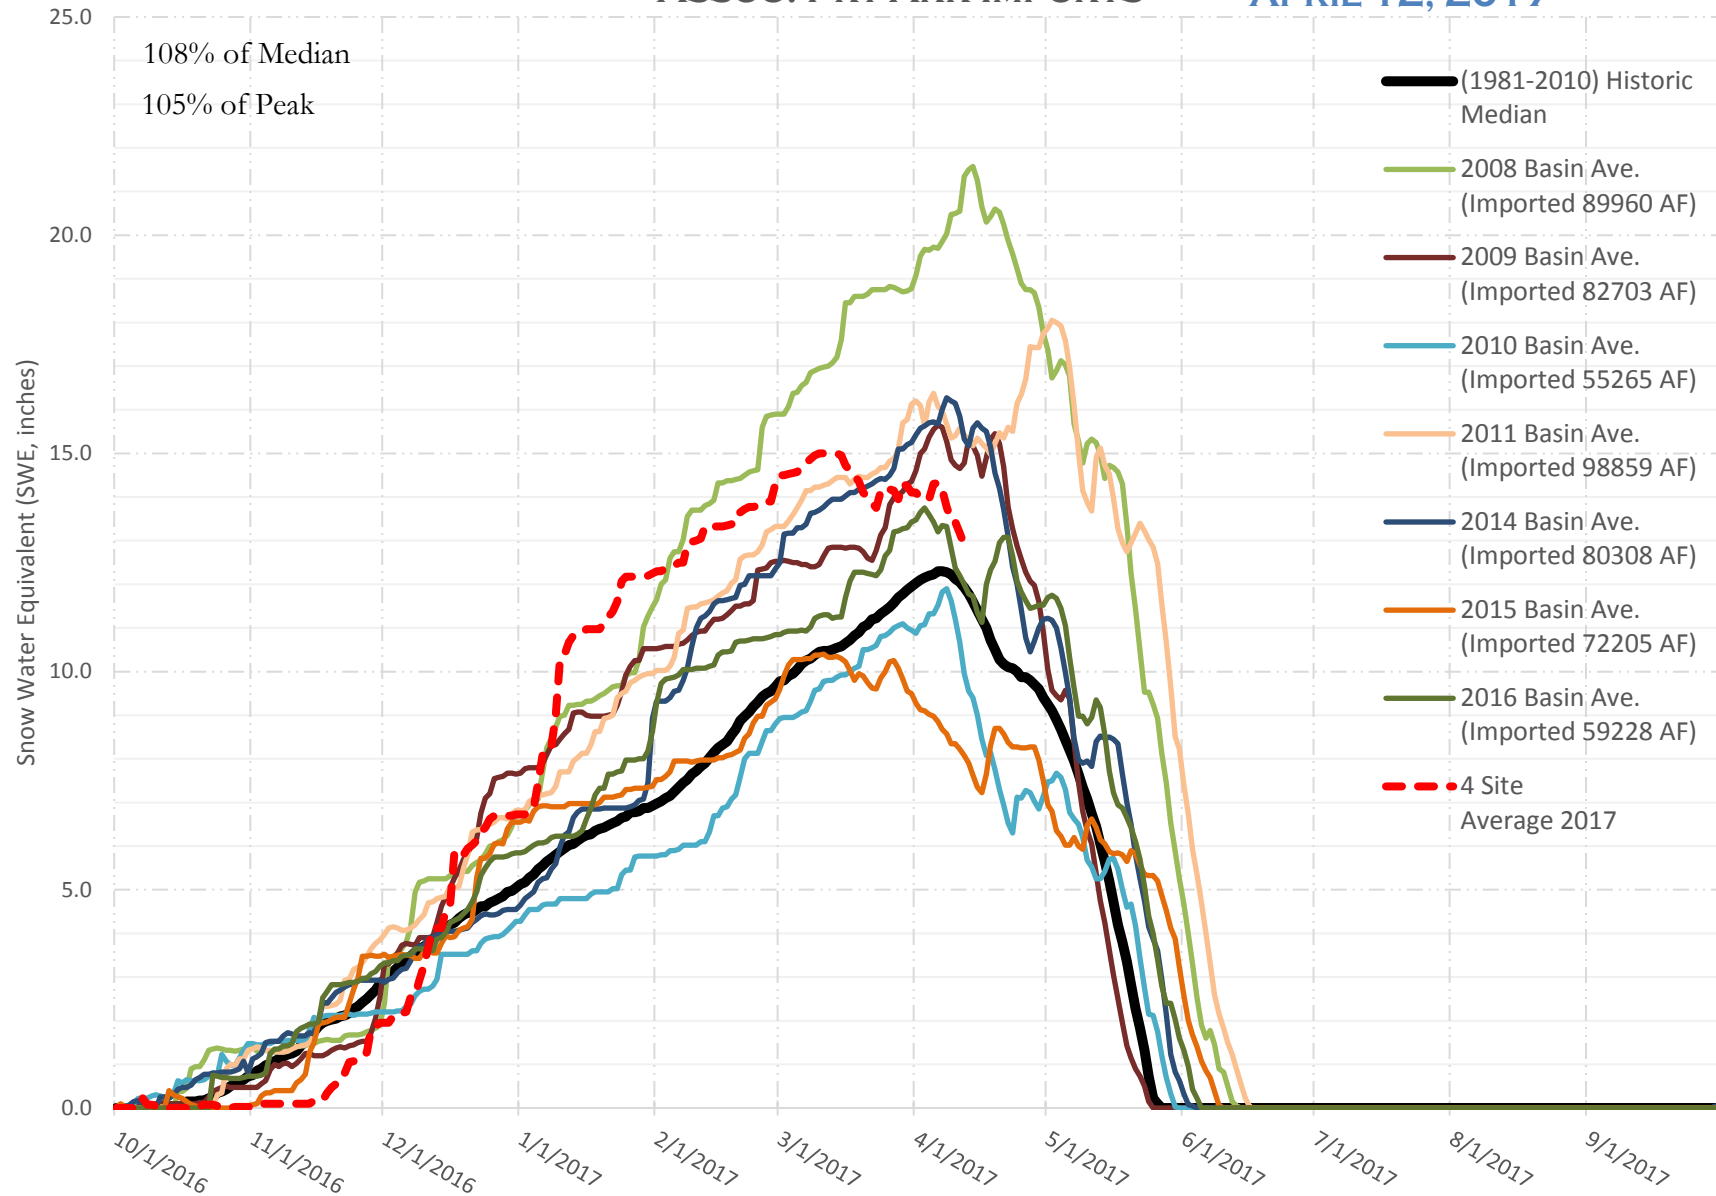

FRY-ARK COLLECTION BASIN SNOWPACK VS ANNUAL BASIN AVERAGE W/ ASSOC. FRY-ARK IMPORTS

APRIL 12, 2017

FRY-ARK COLLECTION BASIN SNOWPACK W/ INDIVIDUAL SITES APRIL 12, 2017

UPPER ARK BASIN SNOWPACK VS ANNUAL BASIN AVERAGE W/ ASSOC. FRY- ARK IMPORTS

APRIL 12, 2017

UPPER ARK BASIN SNOWPACK W/ INDIVIDUAL SITES APRIL 12, 2017