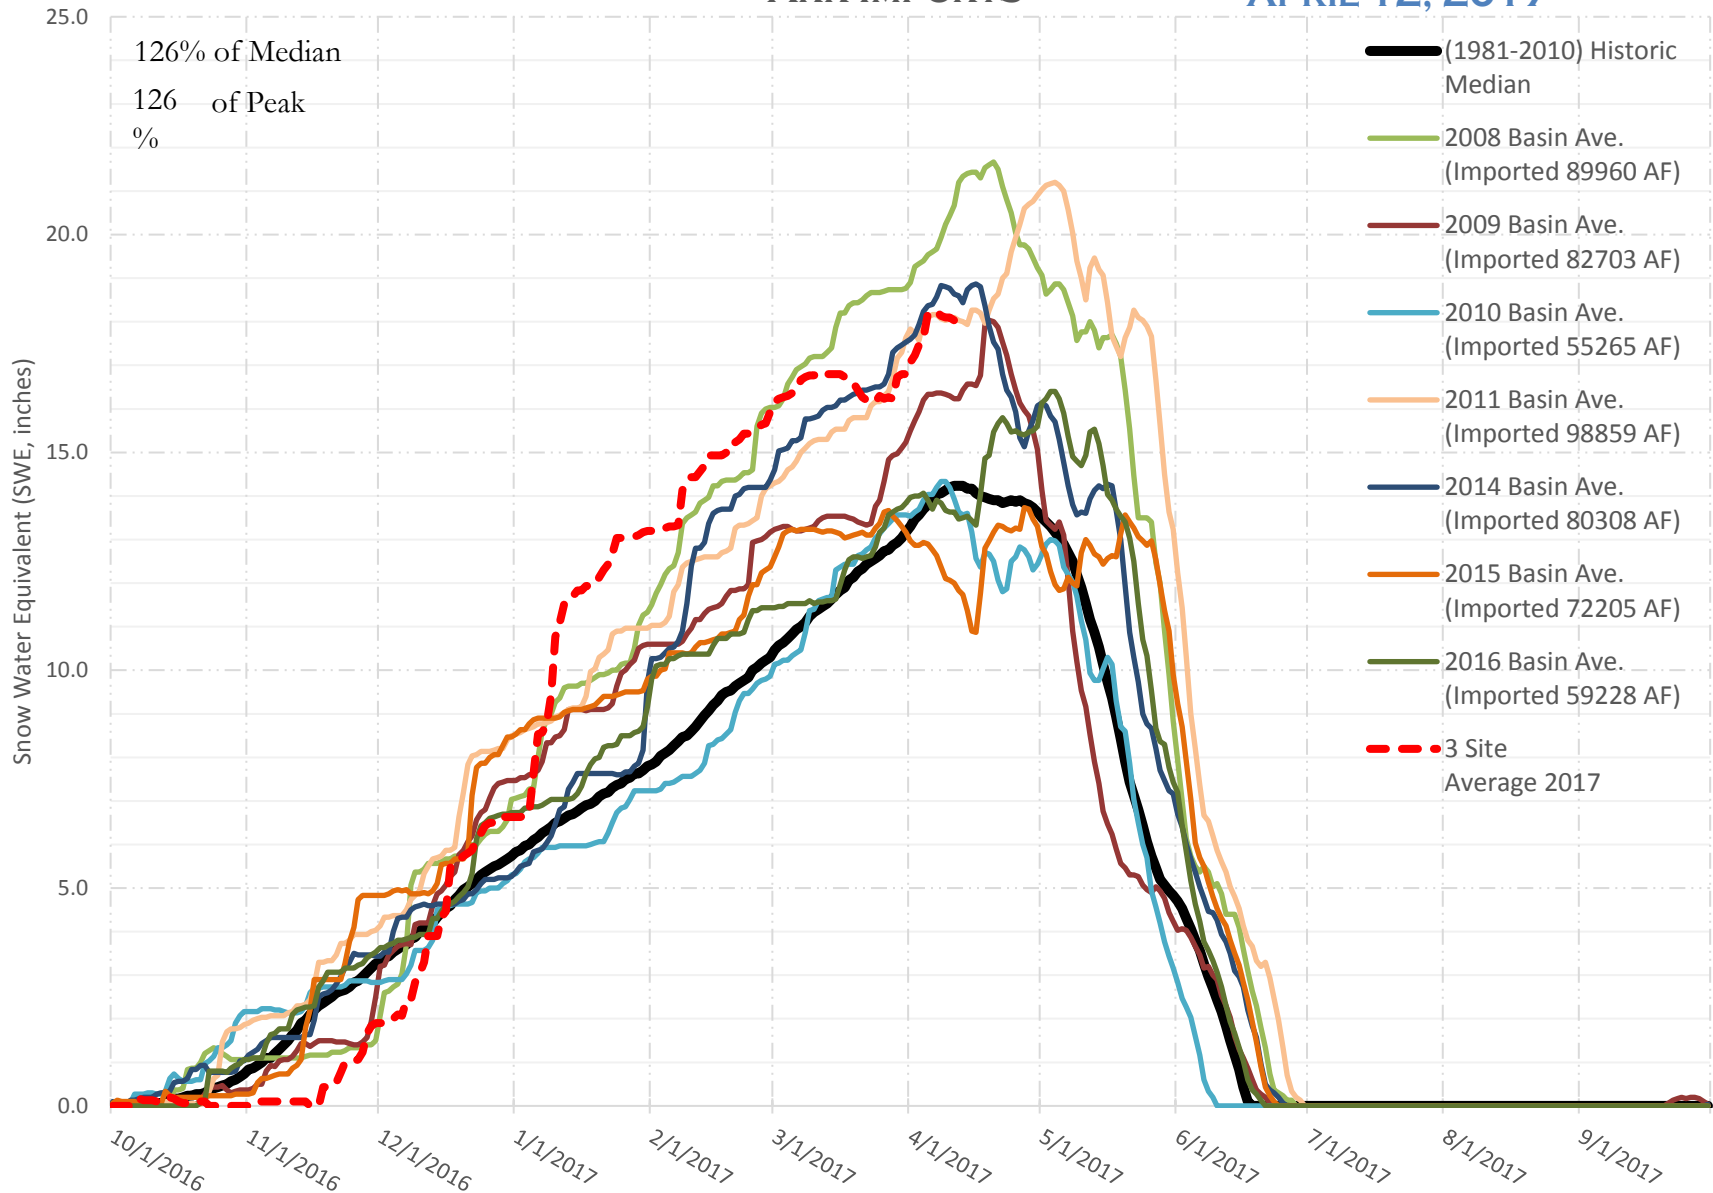

FRY-ARK COLLECTION BASIN SNOWPACK VS ANNUAL BASIN AVERAGE W/ ASSOC. FRY-ARK IMPORTS

APRIL 12, 2017

FRY-ARK COLLECTION BASIN SNOWPACK W/ INDIVIDUAL SITES APRIL 12, 2017

UPPER ARK BASIN SNOWPACK VS ANNUAL BASIN AVERAGE W/ ASSOC. FRY- ARK IMPORTS

APRIL 12, 2017

UPPER ARK BASIN SNOWPACK W/ INDIVIDUAL SITES APRIL 12, 2017