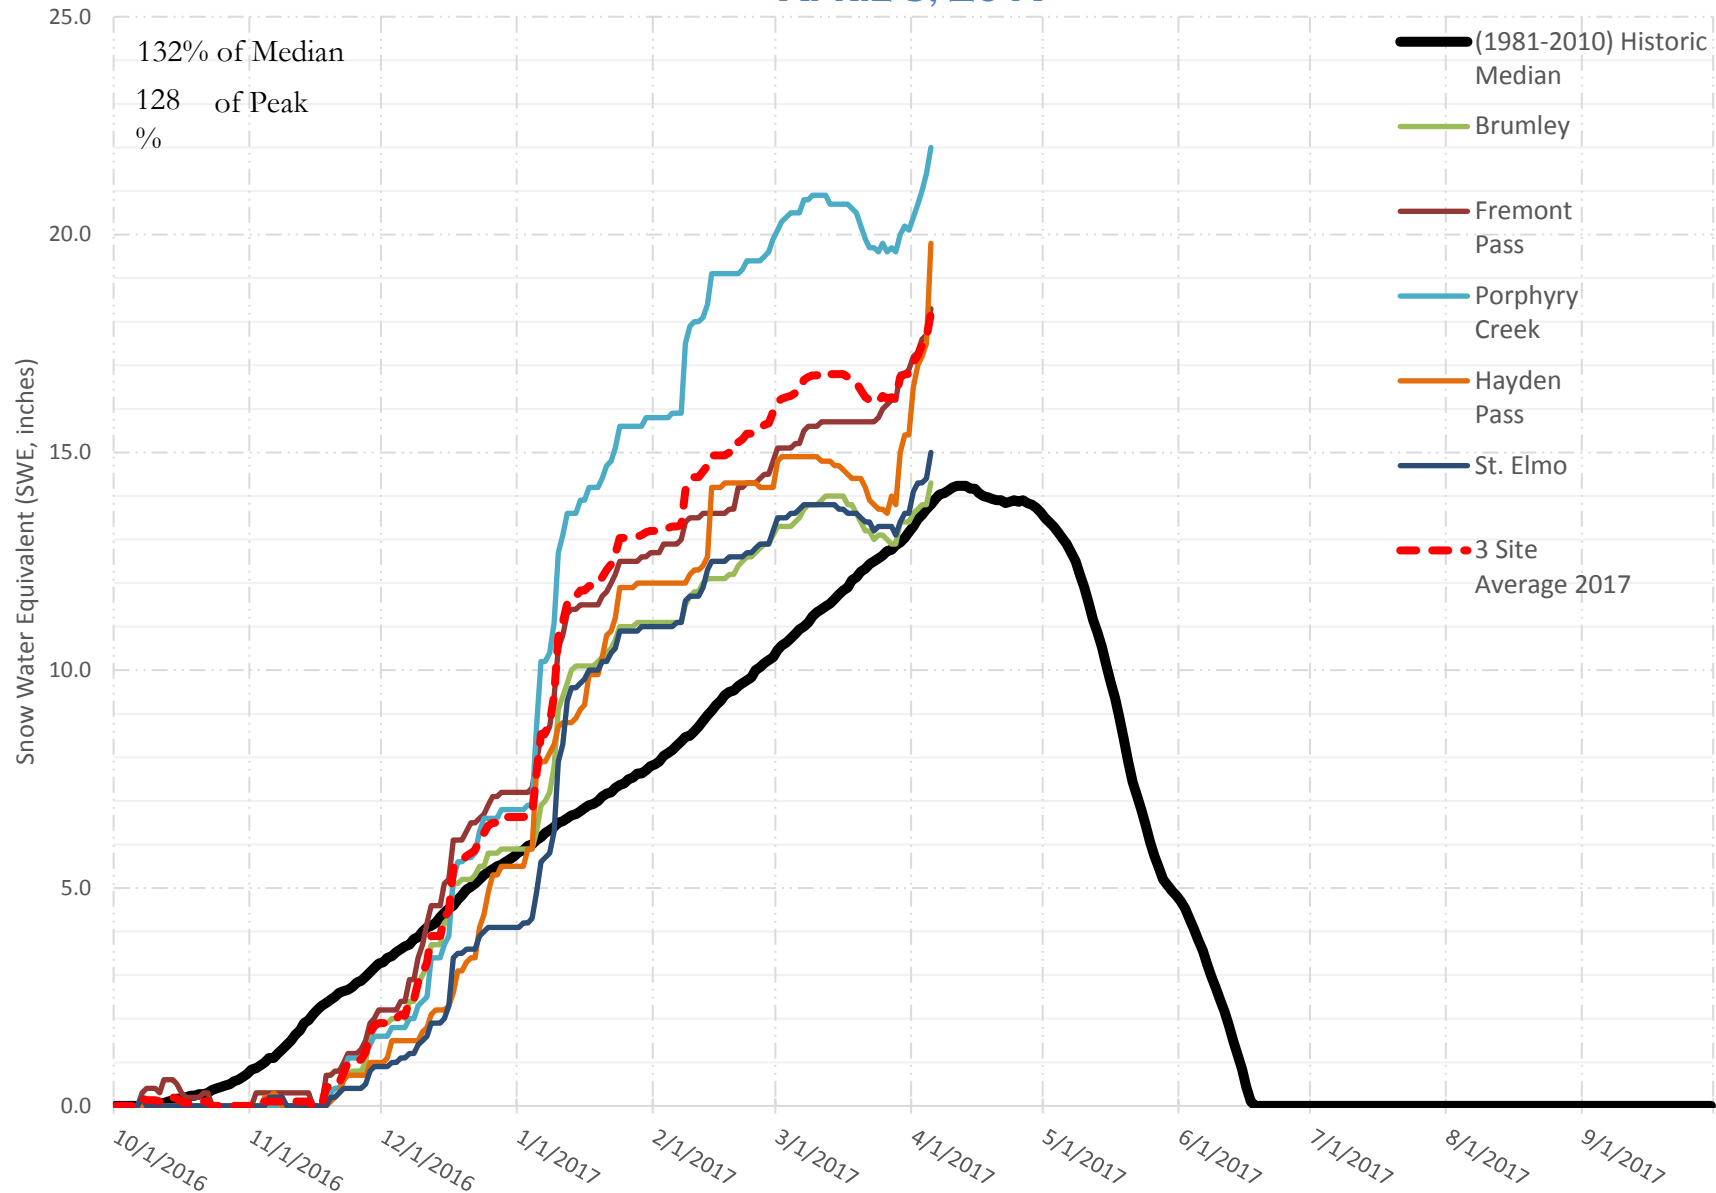

FRY-ARK COLLECTION BASIN SNOWPACK VS ANNUAL BASIN AVERAGE W/ ASSOC. FRY-ARK IMPORTS

APRIL 5, 2017

FRY-ARK COLLECTION BASIN SNOWPACK W/ INDIVIDUAL SITES APRIL 5, 2017

UPPER ARK BASIN SNOWPACK VS ANNUAL BASIN AVERAGE W/ ASSOC. FRY- ARK IMPORTS

APRIL 5, 2017

UPPER ARK BASIN SNOWPACK W/ INDIVIDUAL SITES APRIL 5, 2017

132% of Median
128% of Peak

- (1981-2010) Historic Median
- Brumley
- Fremont Pass
- Porphyry Creek
- Hayden Pass
- St. Elmo
- 3 Site Average 2017