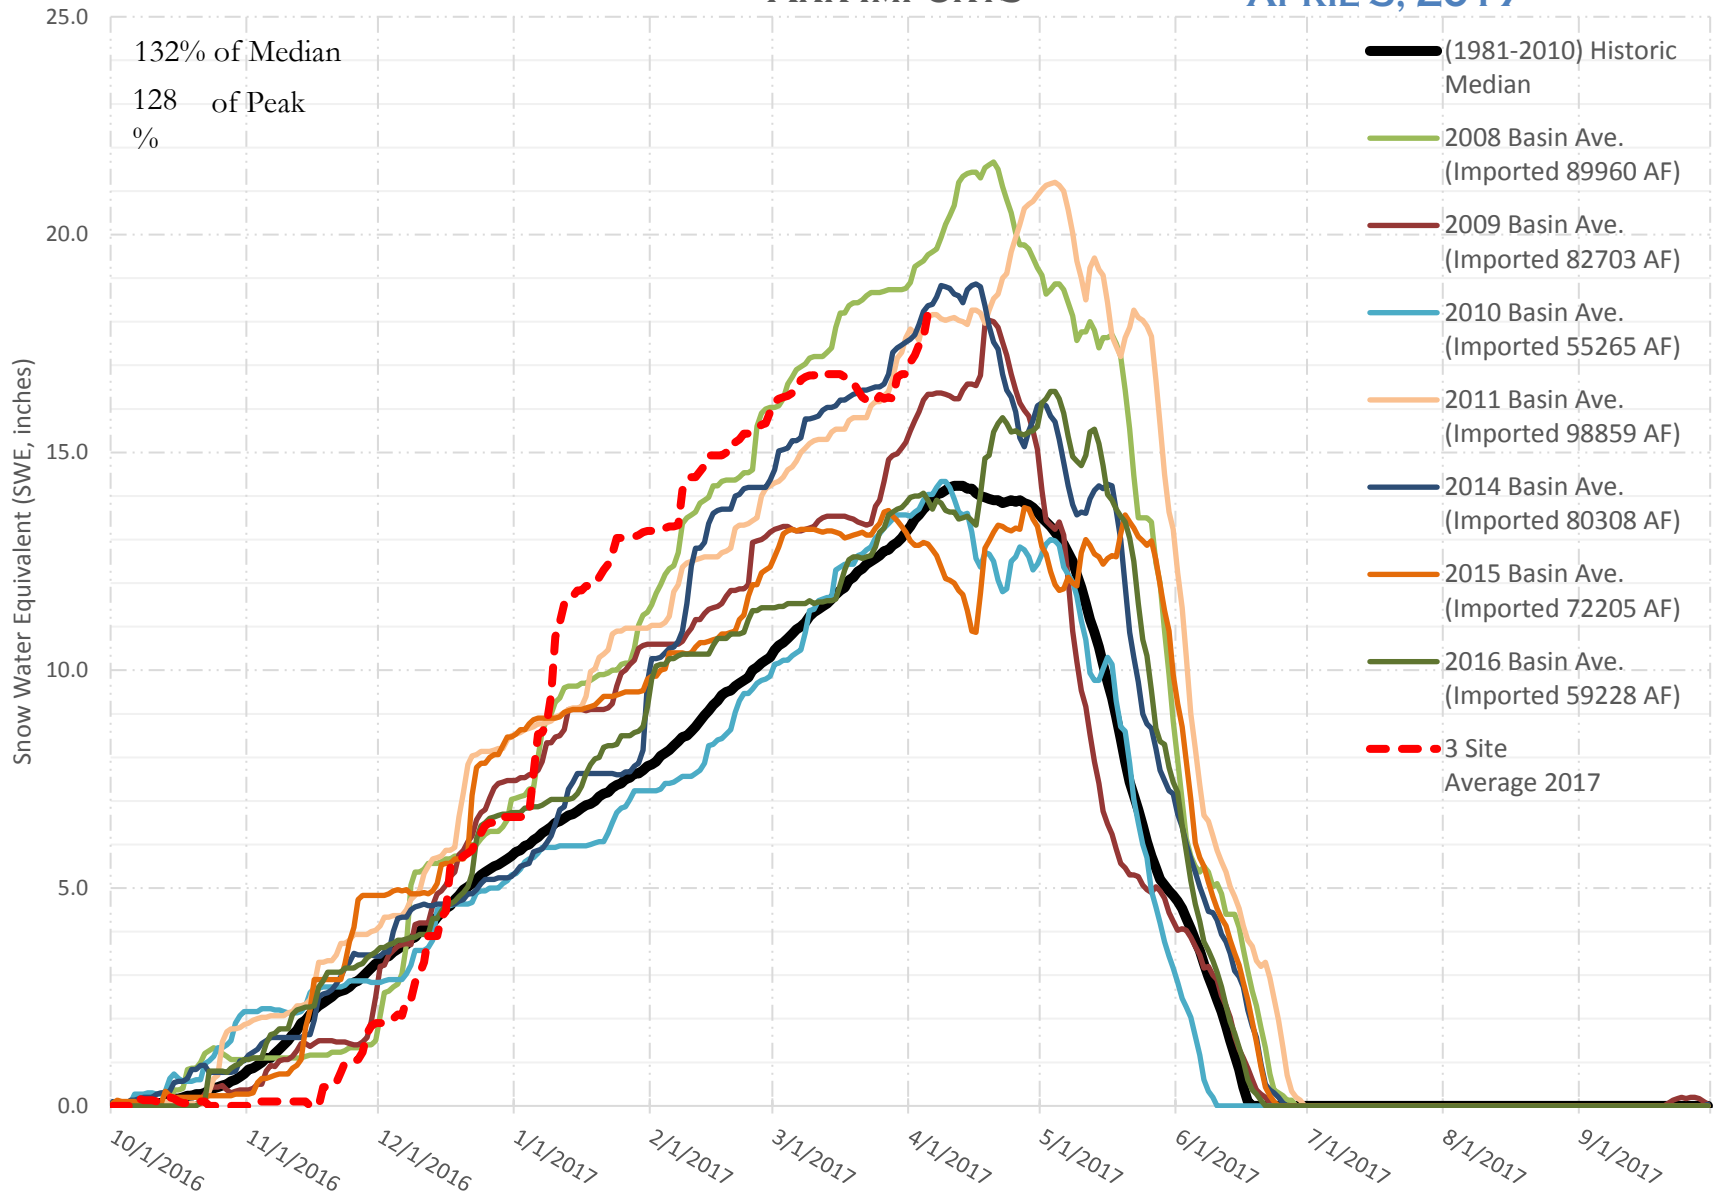

FRY-ARK COLLECTION BASIN SNOWPACK VS ANNUAL BASIN AVERAGE W/ ASSOC. FRY-ARK IMPORTS

APRIL 5, 2017

FRY-ARK COLLECTION BASIN SNOWPACK W/ INDIVIDUAL SITES APRIL 5, 2017

UPPER ARK BASIN SNOWPACK VS ANNUAL BASIN AVERAGE W/ ASSOC. FRY- ARK IMPORTS

APRIL 5, 2017

UPPER ARK BASIN SNOWPACK W/ INDIVIDUAL SITES APRIL 5, 2017

132% of Median
128% of Peak

- (1981-2010) Historic Median
- Brumley
- Fremont Pass
- Porphyry Creek
- Hayden Pass
- St. Elmo
- 3 Site Average 2017