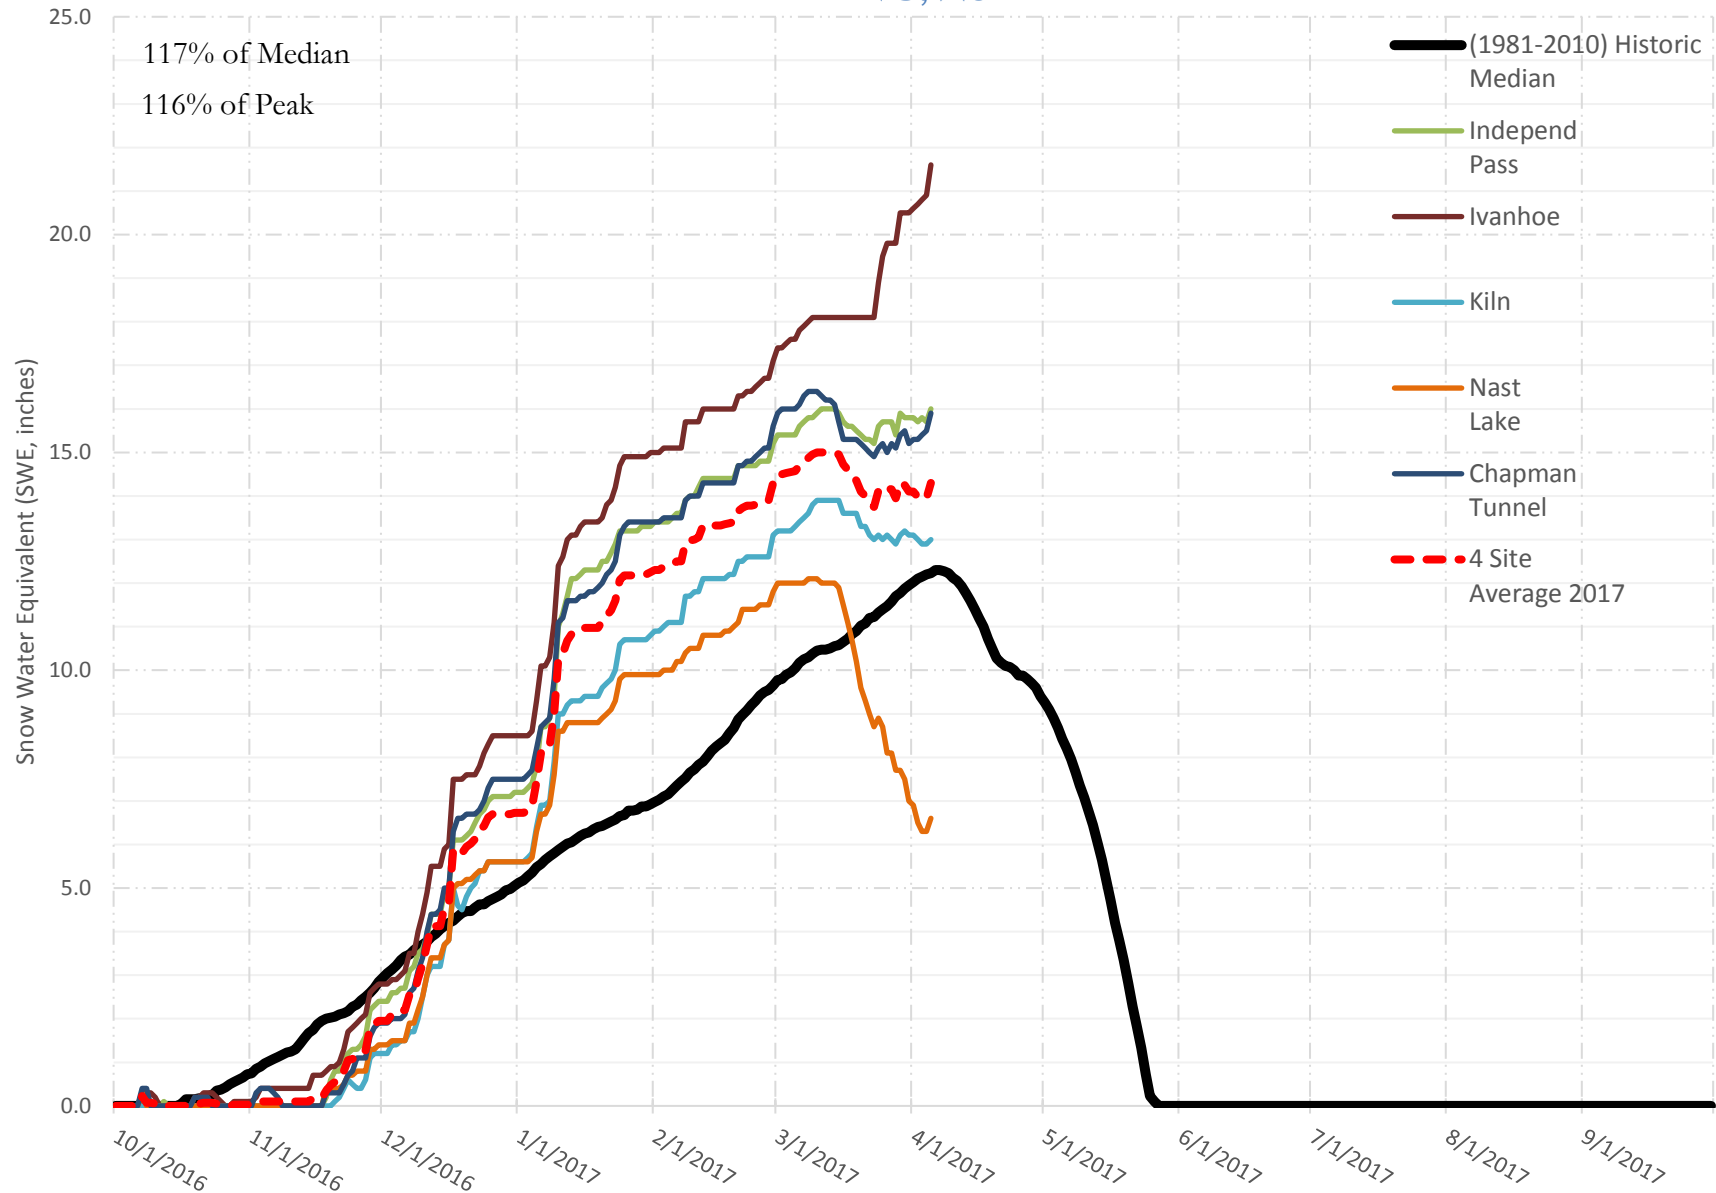

FRY-ARK COLLECTION BASIN SNOWPACK VS ANNUAL BASIN AVERAGE W/ ASSOC. FRY-ARK IMPORTS

APRIL 5, 2017

FRY-ARK COLLECTION BASIN SNOWPACK W/ INDIVIDUAL SITES APRIL 5, 2017

UPPER ARK BASIN SNOWPACK VS ANNUAL BASIN AVERAGE W/ ASSOC. FRY- ARK IMPORTS

APRIL 5, 2017

UPPER ARK BASIN SNOWPACK W/ INDIVIDUAL SITES APRIL 5, 2017

132% of Median
128% of Peak

- (1981-2010) Historic Median
- Brumley
- Fremont Pass
- Porphyry Creek
- Hayden Pass
- St. Elmo
- 3 Site Average 2017