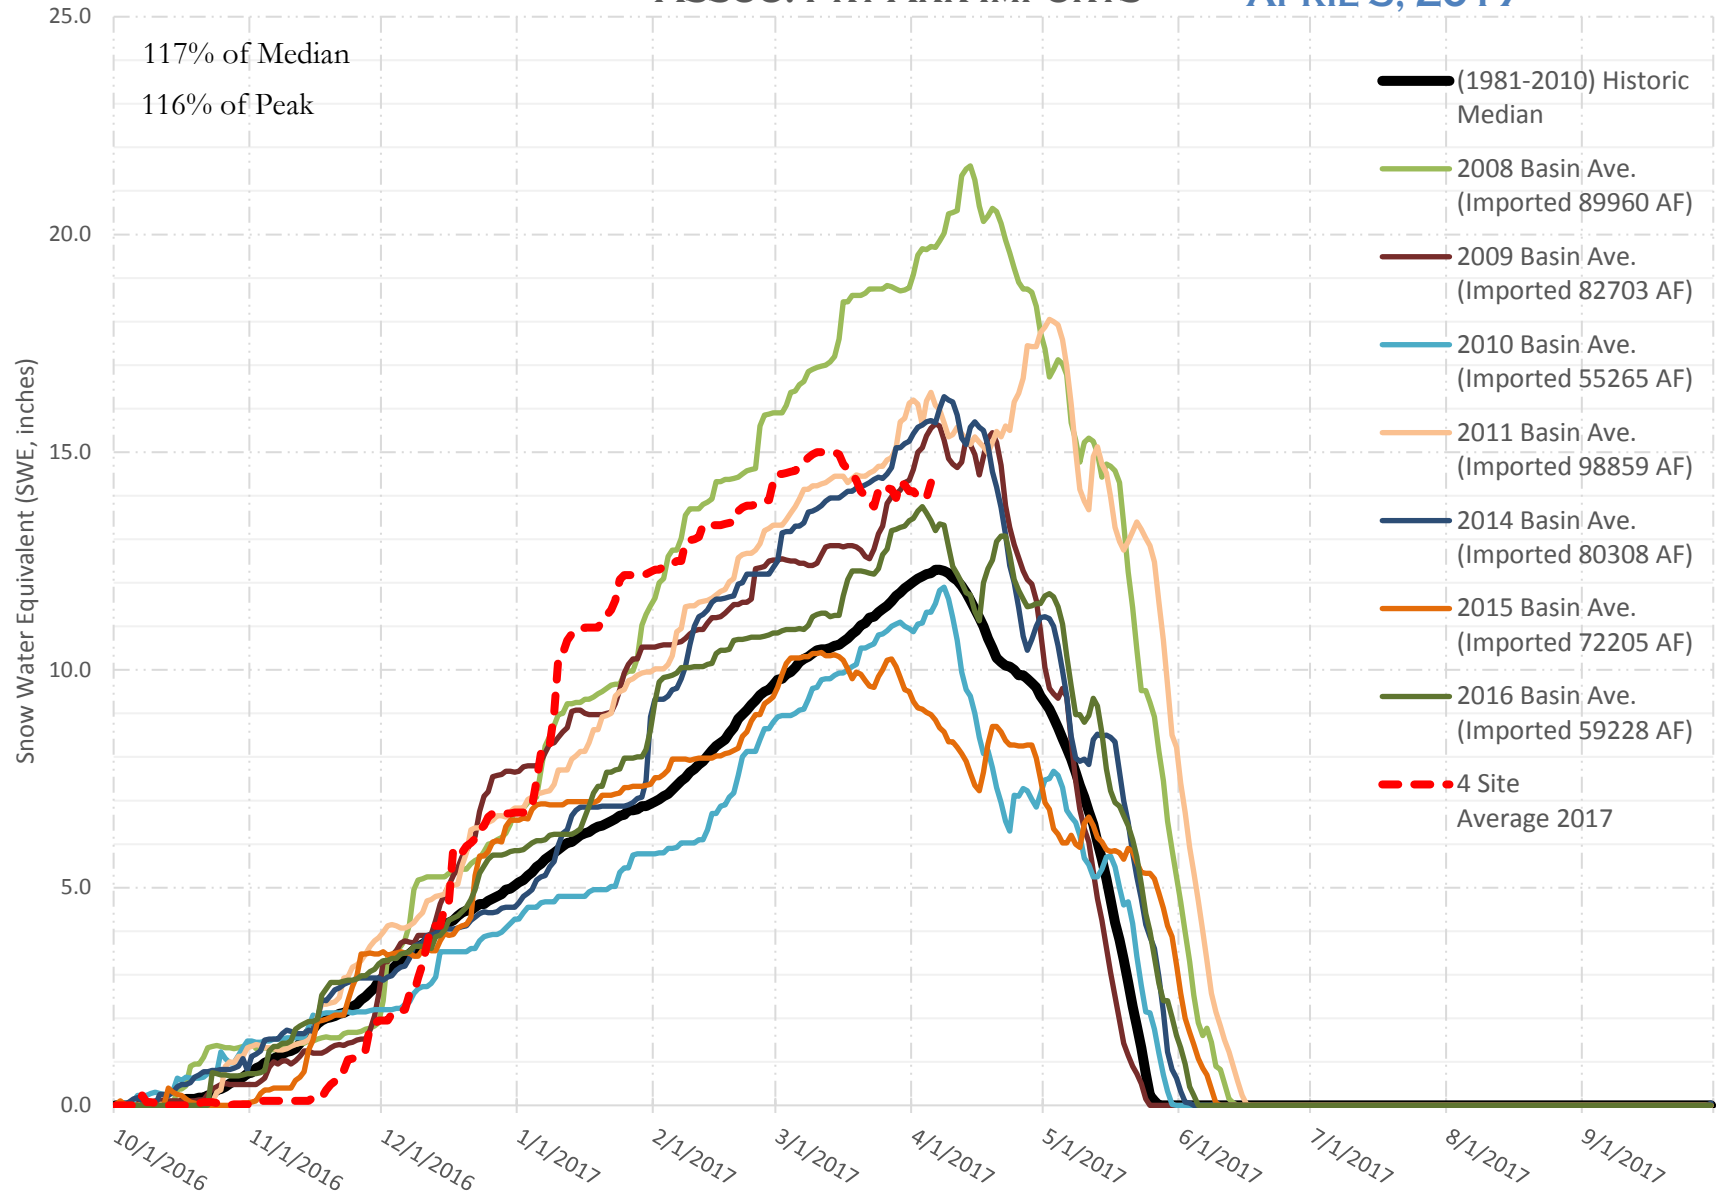

FRY-ARK COLLECTION BASIN SNOWPACK VS ANNUAL BASIN AVERAGE W/ ASSOC. FRY-ARK IMPORTS

APRIL 5, 2017

FRY-ARK COLLECTION BASIN SNOWPACK W/ INDIVIDUAL SITES APRIL 5, 2017

UPPER ARK BASIN SNOWPACK VS ANNUAL BASIN AVERAGE W/ ASSOC. FRY- ARK IMPORTS

APRIL 5, 2017

UPPER ARK BASIN SNOWPACK W/ INDIVIDUAL SITES APRIL 5, 2017

132% of Median
128% of Peak

- (1981-2010) Historic Median
- Brumley
- Fremont Pass
- Porphyry Creek
- Hayden Pass
- St. Elmo
- 3 Site Average 2017