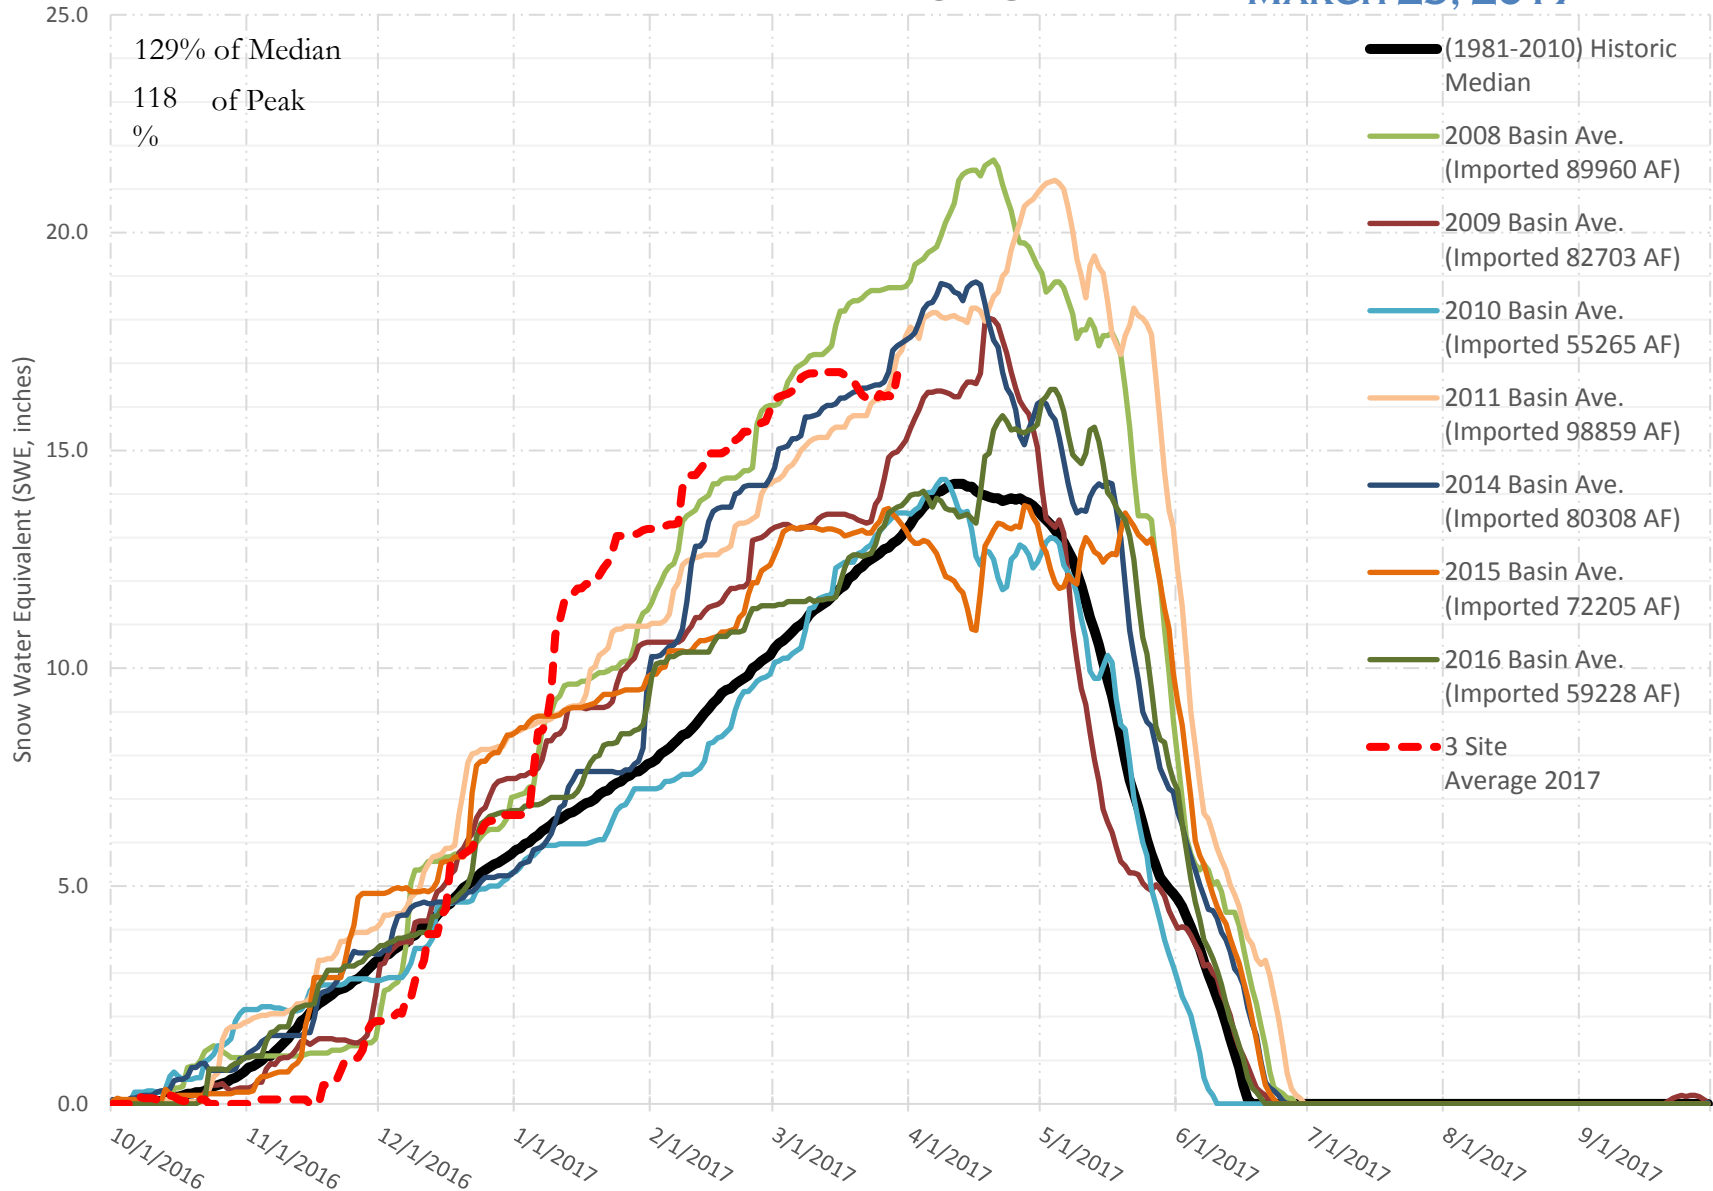

UPPER ARK BASIN SNOWPACK VS ANNUAL BASIN AVERAGE W/ ASSOC. FRY- ARK IMPORTS

MARCH 29, 2017