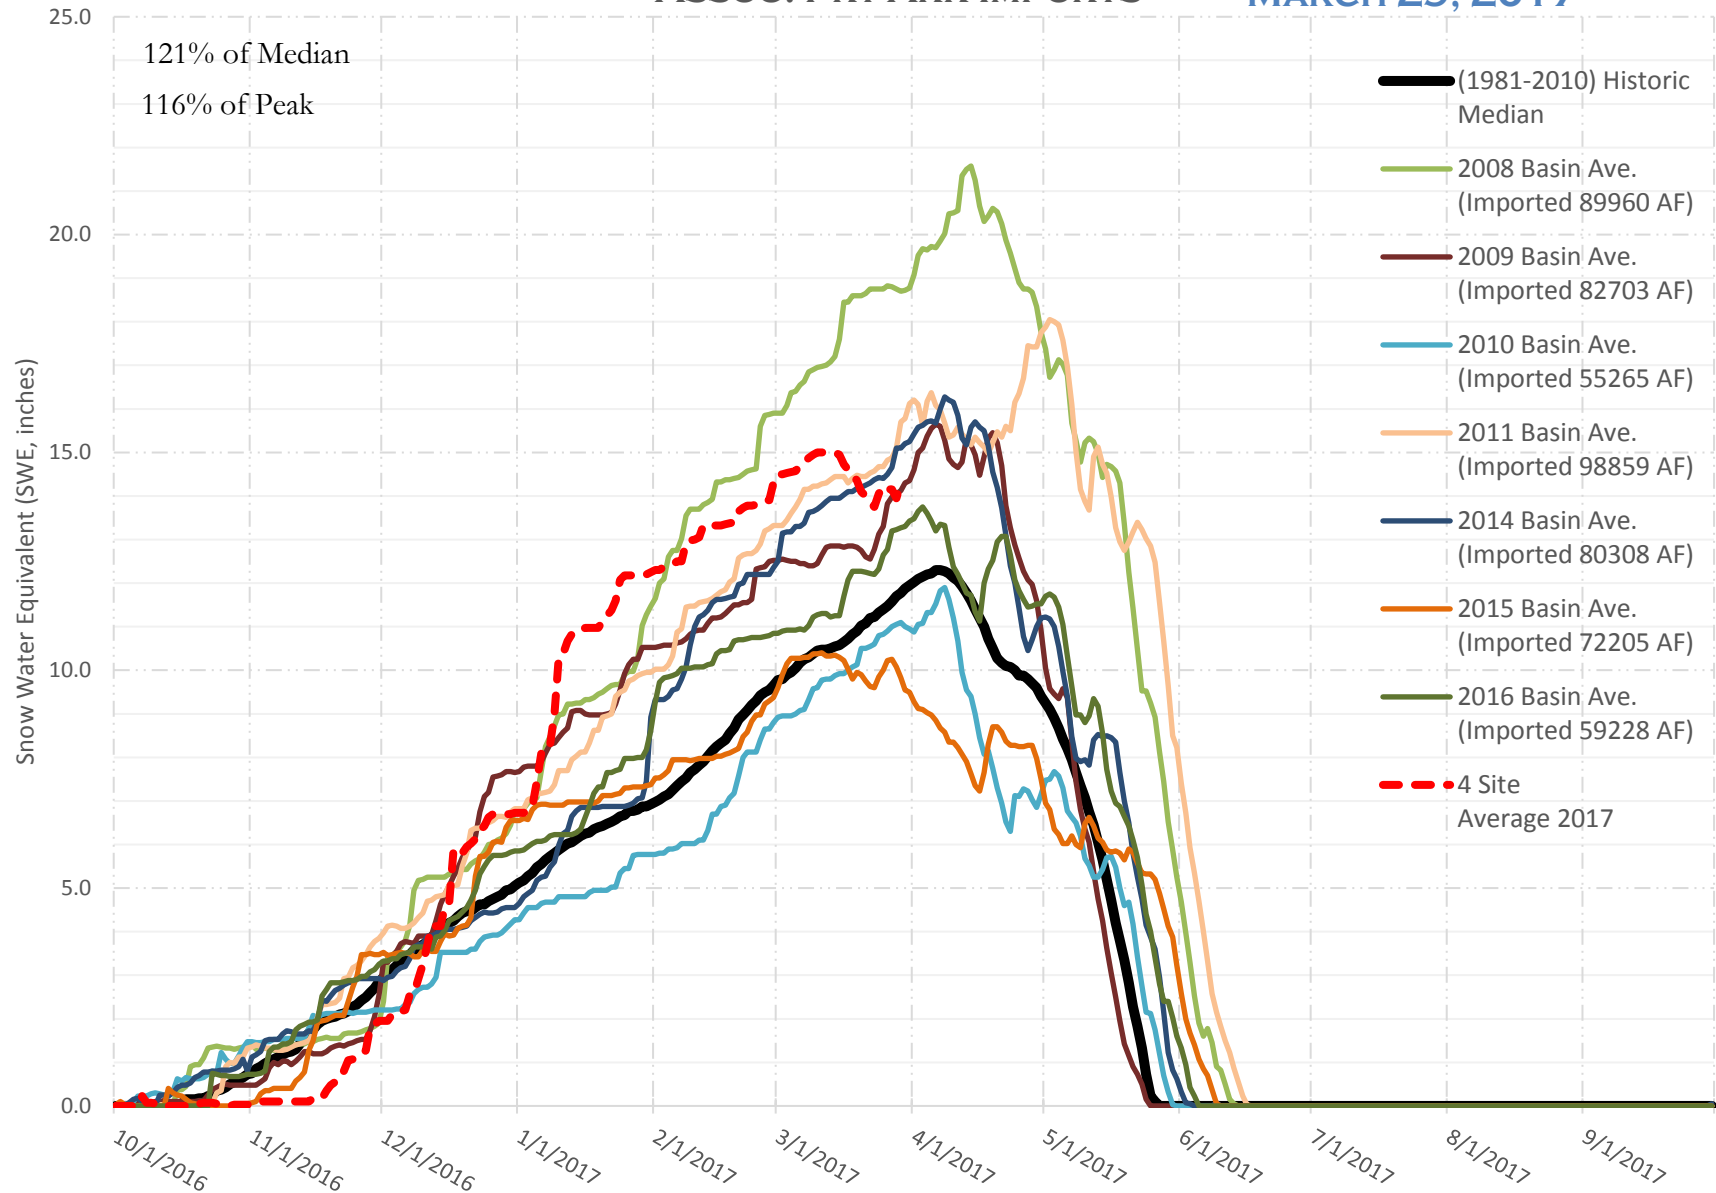

# FRY-ARK COLLECTION BASIN SNOWPACK VS ANNUAL BASIN AVERAGE W/ ASSOC. FRY-ARK IMPORTS

MARCH 29, 2017

# FRY-ARK COLLECTION BASIN SNOWPACK W/ INDIVIDUAL SITES