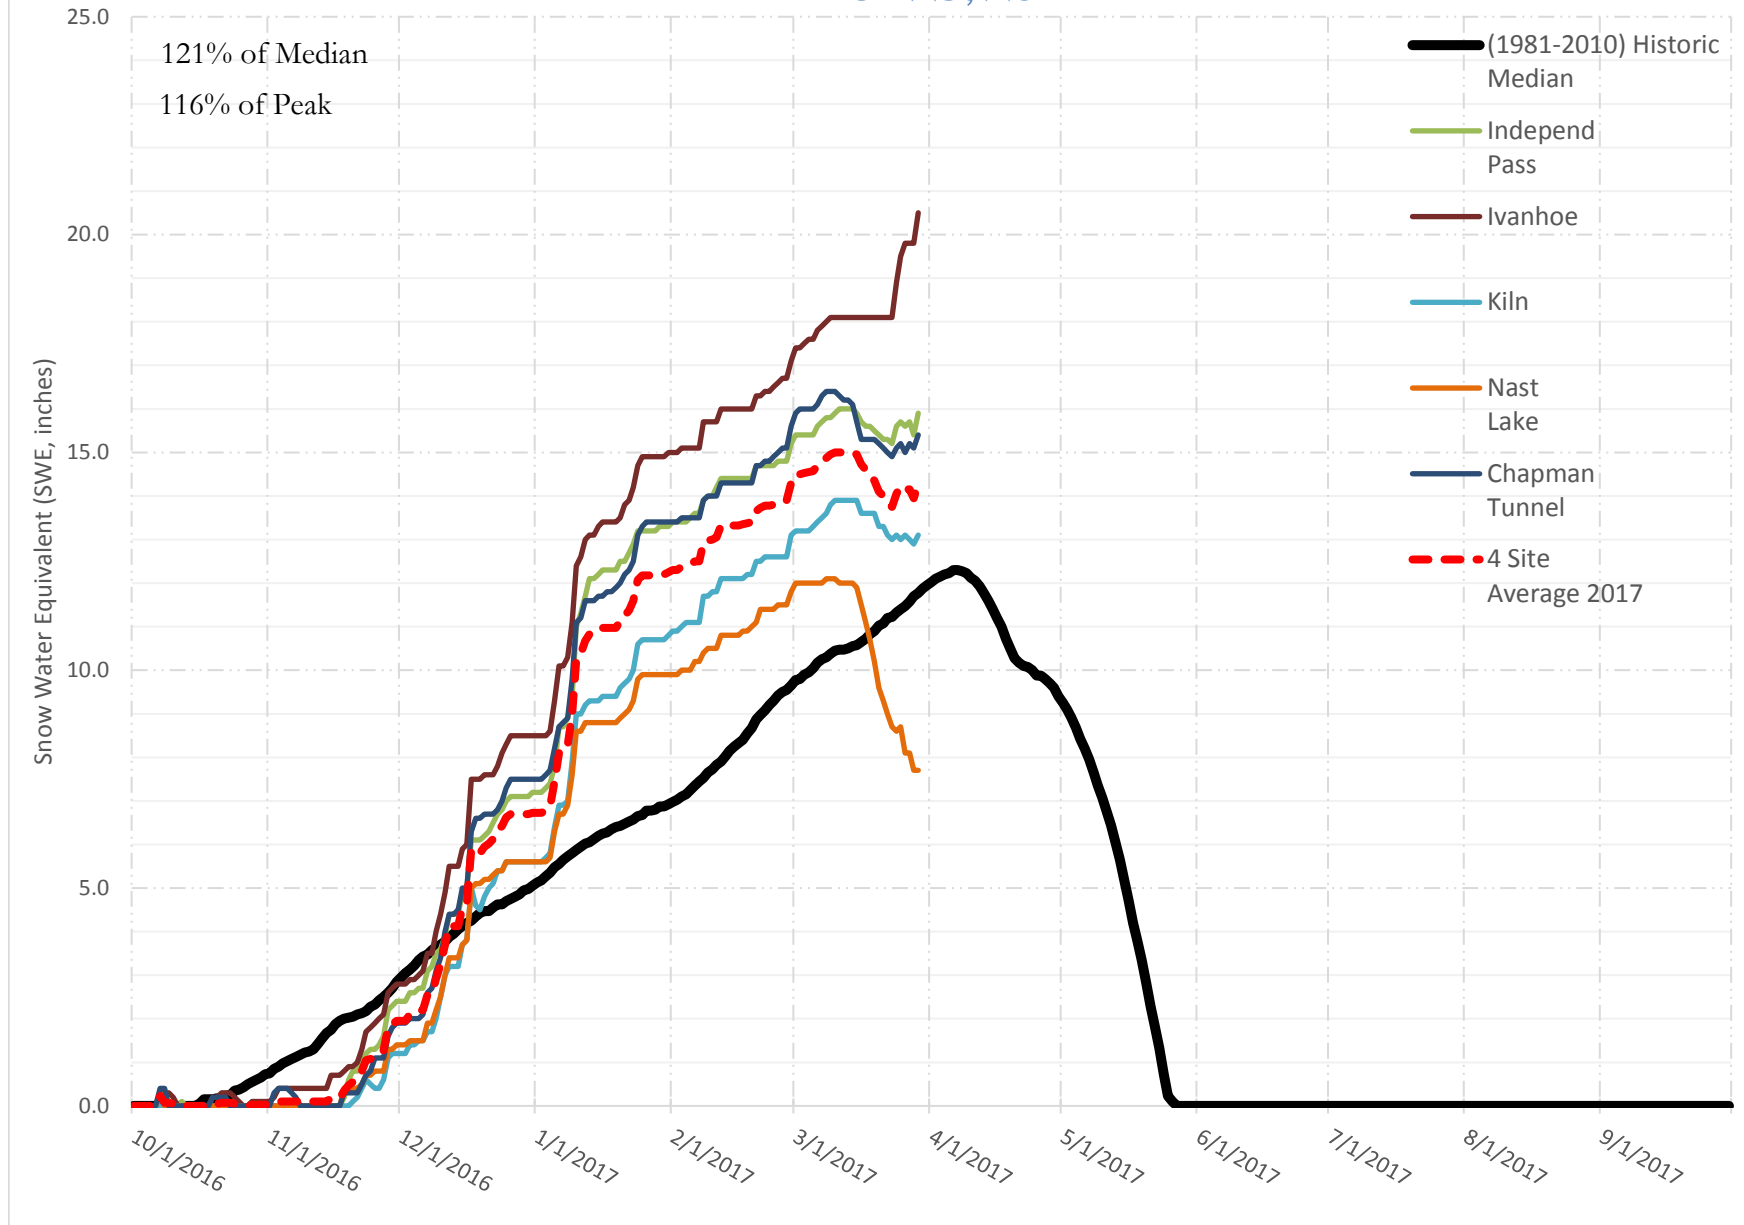

FRY-ARK COLLECTION BASIN SNOWPACK W/ INDIVIDUAL SITES

MARCH 29, 2017