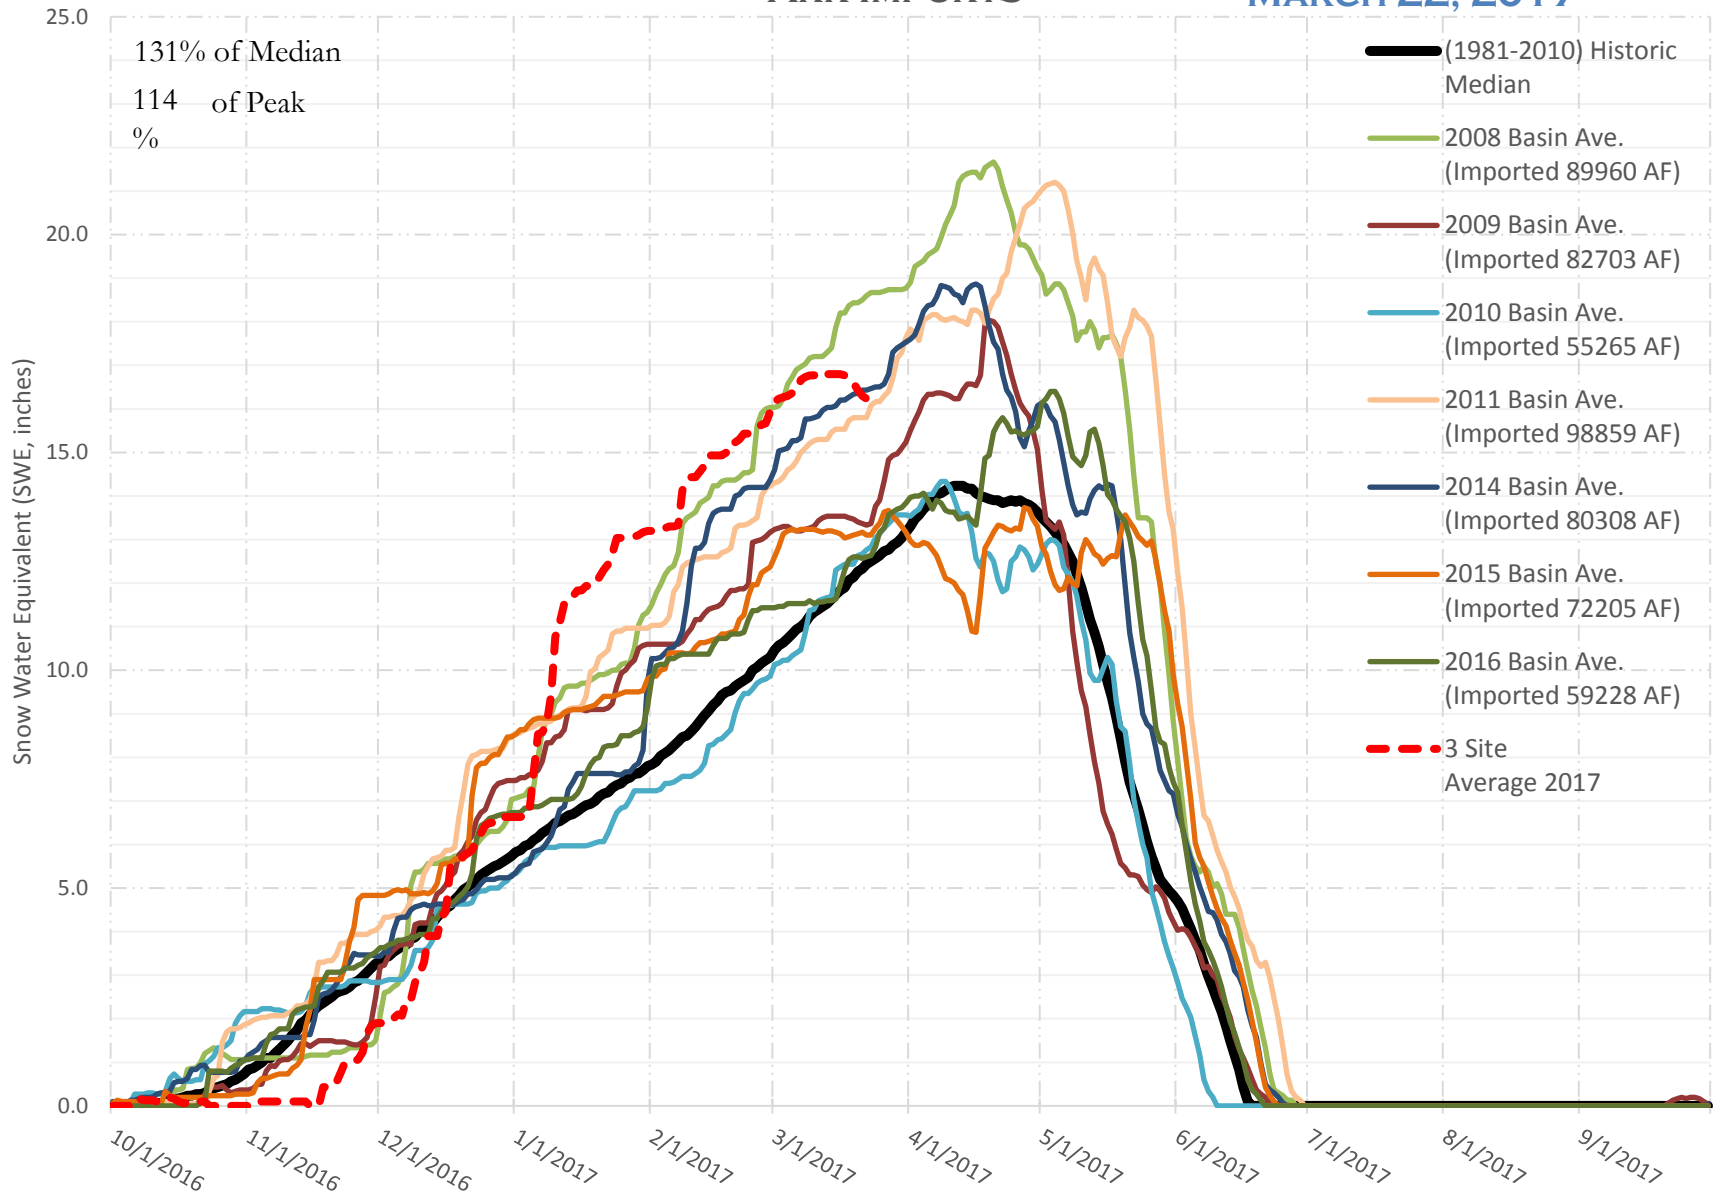

FRY-ARK COLLECTION BASIN SNOWPACK VS ANNUAL BASIN AVERAGE W/ ASSOC. FRY-ARK IMPORTS

MARCH 22, 2017

FRY-ARK COLLECTION BASIN SNOWPACK W/ INDIVIDUAL SITES MARCH 22, 2017

UPPER ARK BASIN SNOWPACK VS ANNUAL BASIN AVERAGE W/ ASSOC. FRY- ARK IMPORTS

MARCH 22, 2017

UPPER ARK BASIN SNOWPACK W/ INDIVIDUAL SITES MARCH 22, 2017