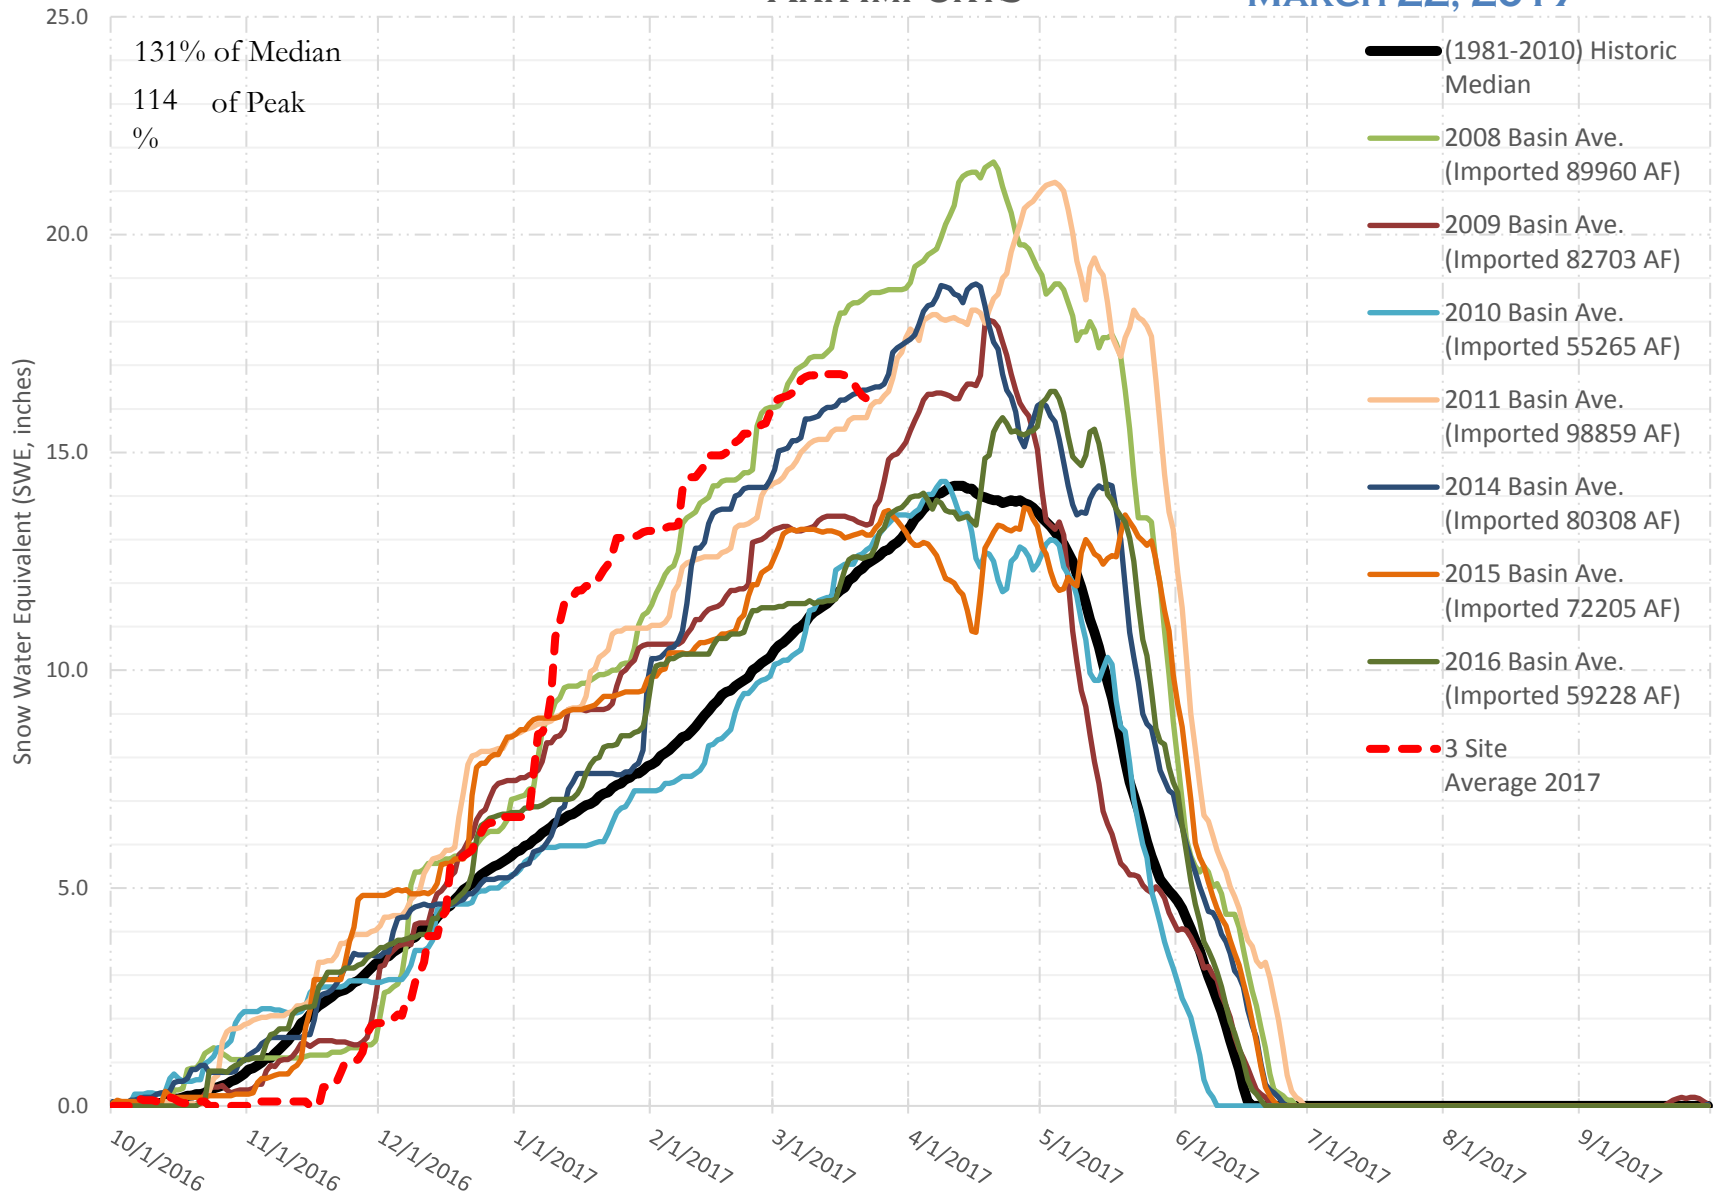

FRY-ARK COLLECTION BASIN SNOWPACK VS ANNUAL BASIN AVERAGE W/ ASSOC. FRY-ARK IMPORTS

MARCH 22, 2017

FRY-ARK COLLECTION BASIN SNOWPACK W/ INDIVIDUAL SITES MARCH 22, 2017

UPPER ARK BASIN SNOWPACK VS ANNUAL BASIN AVERAGE W/ ASSOC. FRY- ARK IMPORTS

MARCH 22, 2017

UPPER ARK BASIN SNOWPACK W/ INDIVIDUAL SITES MARCH 22, 2017