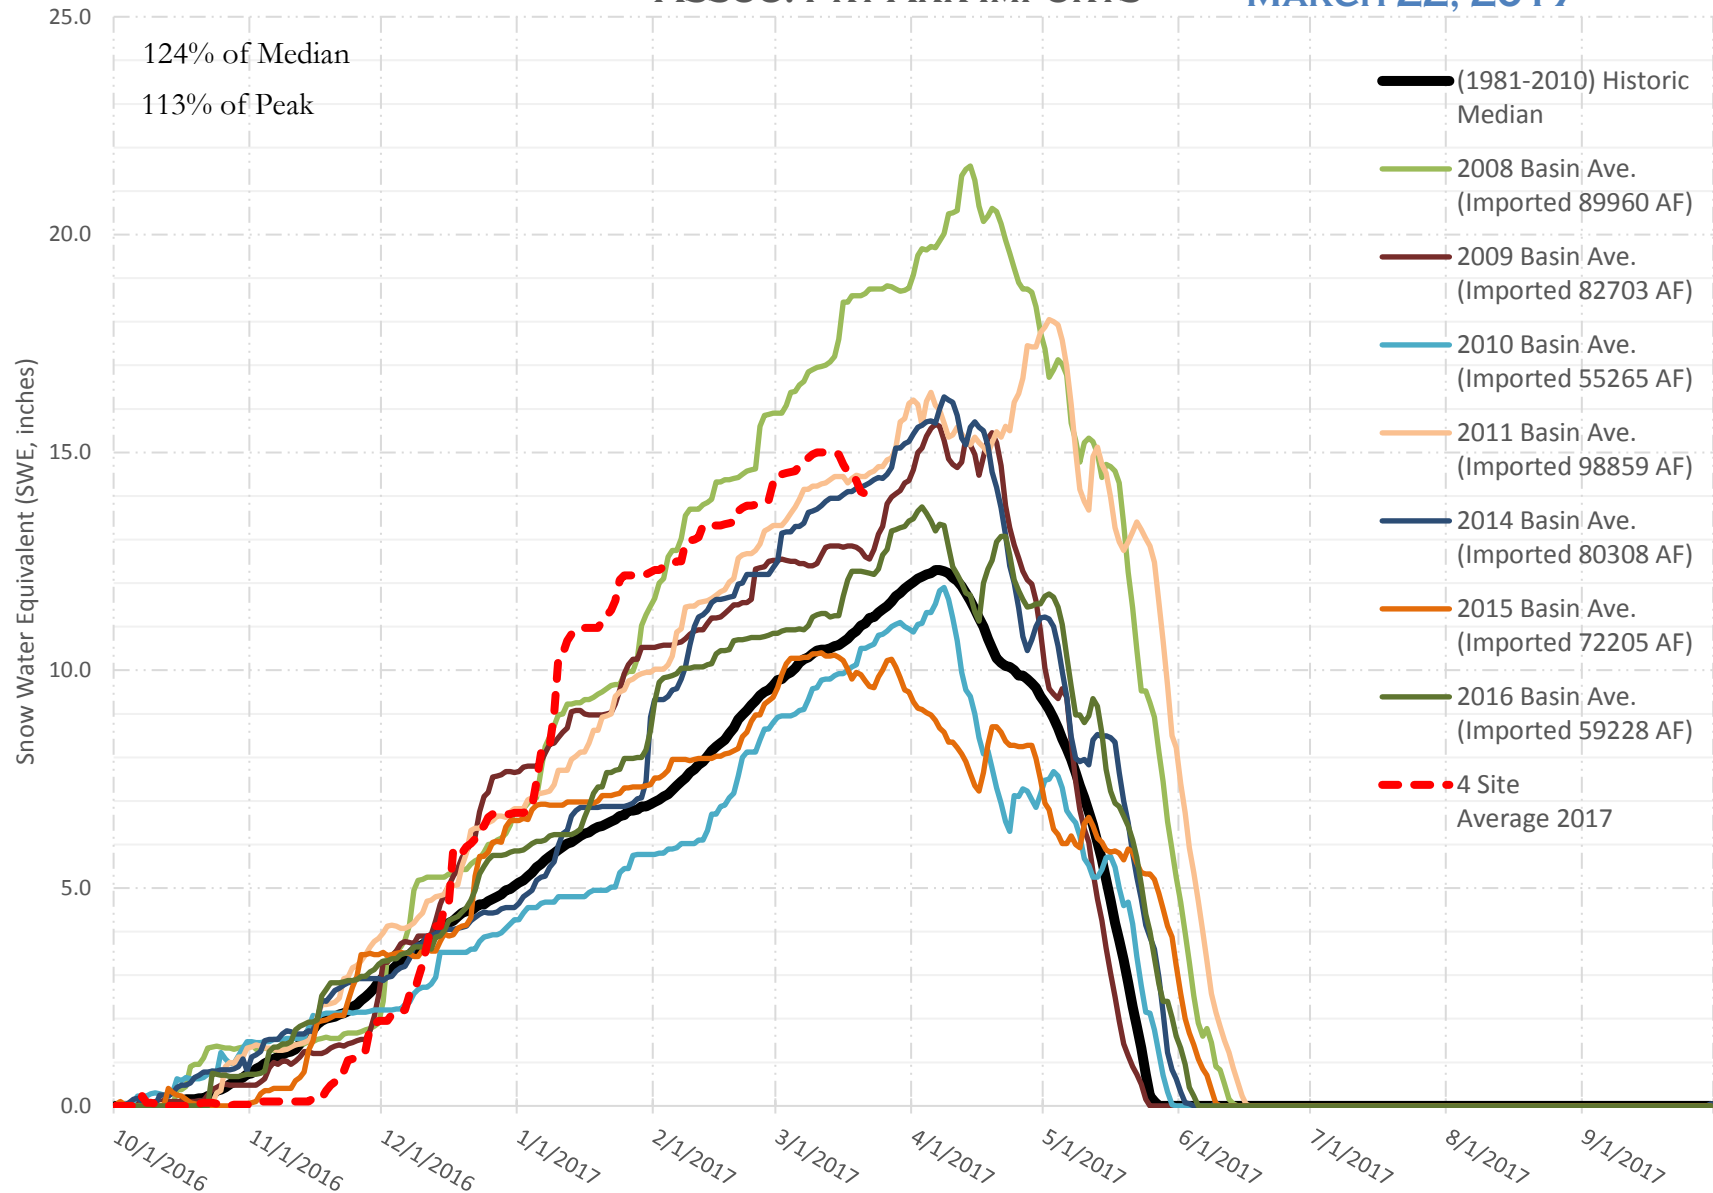

FRY-ARK COLLECTION BASIN SNOWPACK VS ANNUAL BASIN AVERAGE W/ ASSOC. FRY-ARK IMPORTS

MARCH 22, 2017

FRY-ARK COLLECTION BASIN SNOWPACK W/ INDIVIDUAL SITES MARCH 22, 2017

UPPER ARK BASIN SNOWPACK VS ANNUAL BASIN AVERAGE W/ ASSOC. FRY- ARK IMPORTS

MARCH 22, 2017

UPPER ARK BASIN SNOWPACK W/ INDIVIDUAL SITES MARCH 22, 2017