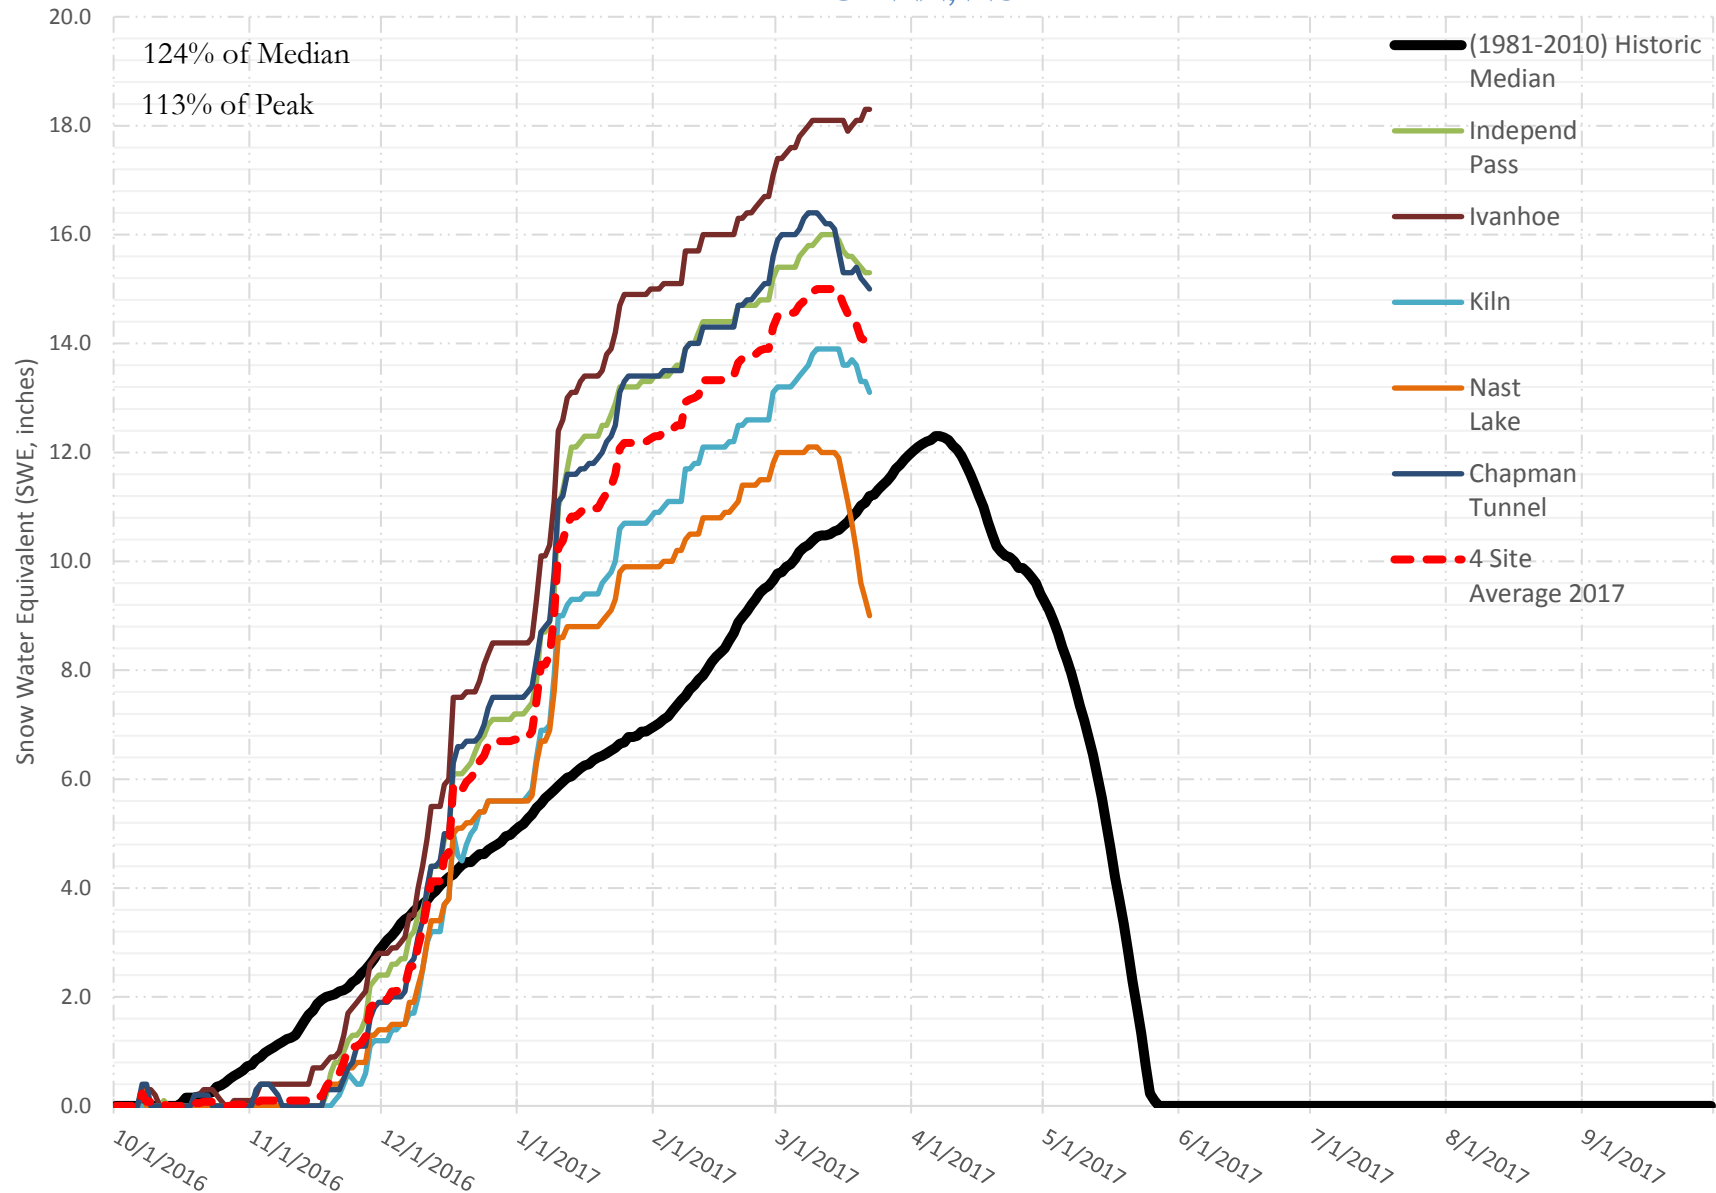

FRY-ARK COLLECTION BASIN SNOWPACK VS ANNUAL BASIN AVERAGE W/ ASSOC. FRY-ARK IMPORTS

MARCH 22, 2017

FRY-ARK COLLECTION BASIN SNOWPACK W/ INDIVIDUAL SITES MARCH 22, 2017

UPPER ARK BASIN SNOWPACK VS ANNUAL BASIN AVERAGE W/ ASSOC. FRY- ARK IMPORTS

MARCH 22, 2017

UPPER ARK BASIN SNOWPACK W/ INDIVIDUAL SITES MARCH 22, 2017