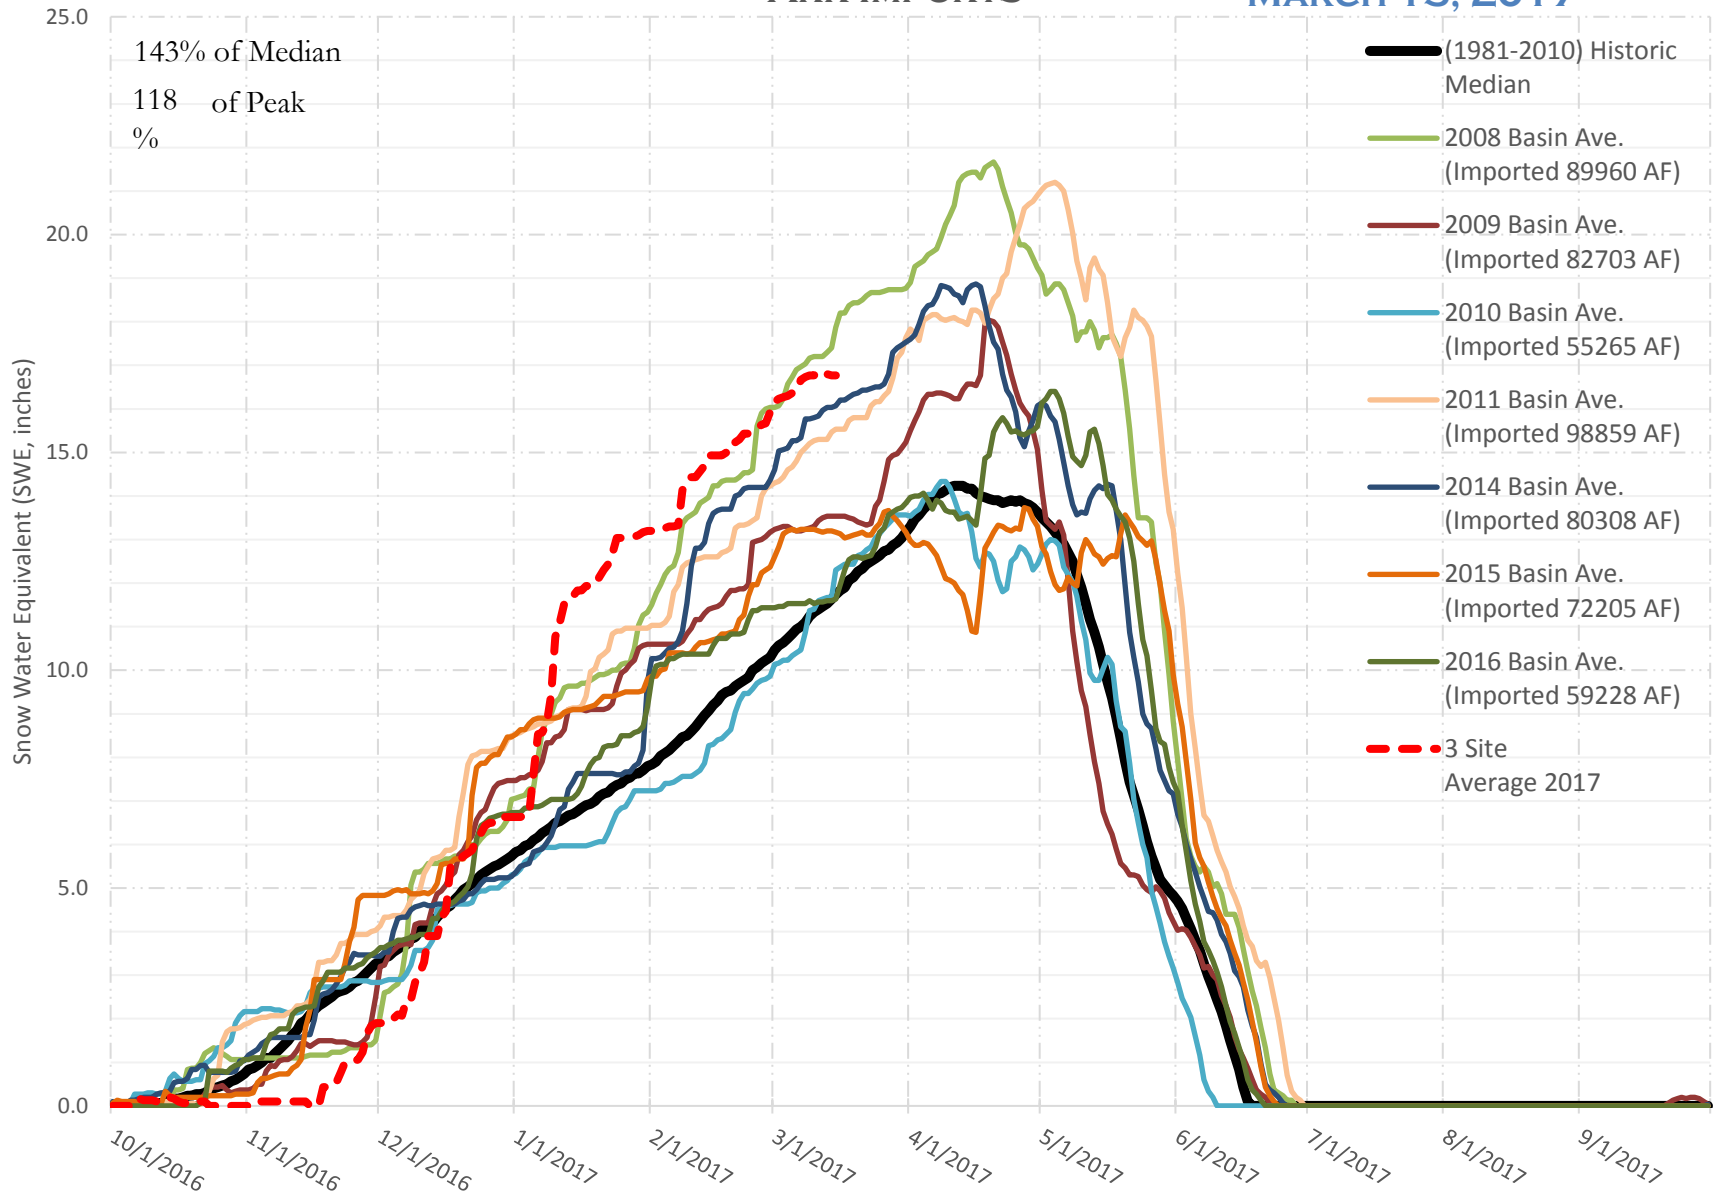

FRY-ARK COLLECTION BASIN SNOWPACK VS ANNUAL BASIN AVERAGE W/ ASSOC. FRY-ARK IMPORTS

MARCH 15, 2017

FRY-ARK COLLECTION BASIN SNOWPACK W/ INDIVIDUAL SITES MARCH 15, 2017

UPPER ARK BASIN SNOWPACK VS ANNUAL BASIN AVERAGE W/ ASSOC. FRY- ARK IMPORTS

MARCH 15, 2017

UPPER ARK BASIN SNOWPACK W/ INDIVIDUAL SITES MARCH 15, 2017