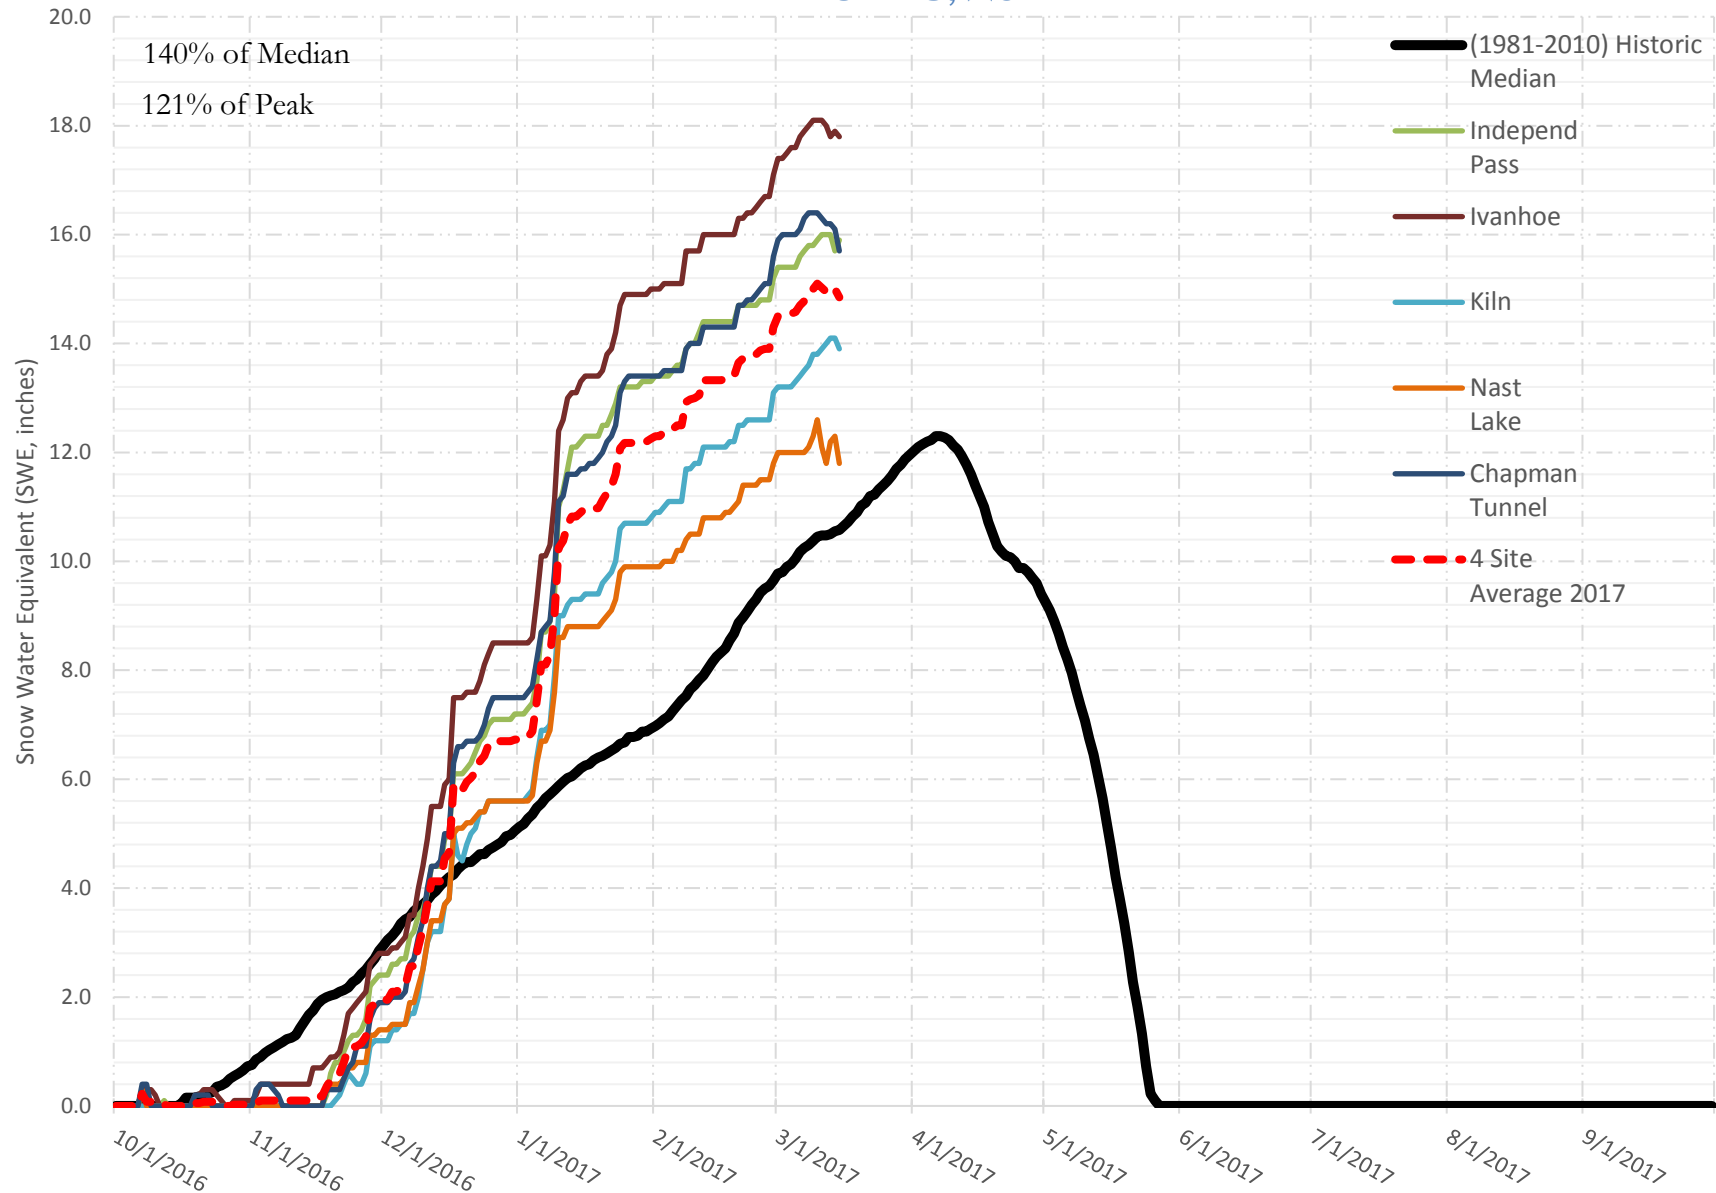

FRY-ARK COLLECTION BASIN SNOWPACK VS ANNUAL BASIN AVERAGE W/ ASSOC. FRY-ARK IMPORTS

MARCH 15, 2017

FRY-ARK COLLECTION BASIN SNOWPACK W/ INDIVIDUAL SITES MARCH 15, 2017

UPPER ARK BASIN SNOWPACK VS ANNUAL BASIN AVERAGE W/ ASSOC. FRY- ARK IMPORTS

MARCH 15, 2017

UPPER ARK BASIN SNOWPACK W/ INDIVIDUAL SITES MARCH 15, 2017