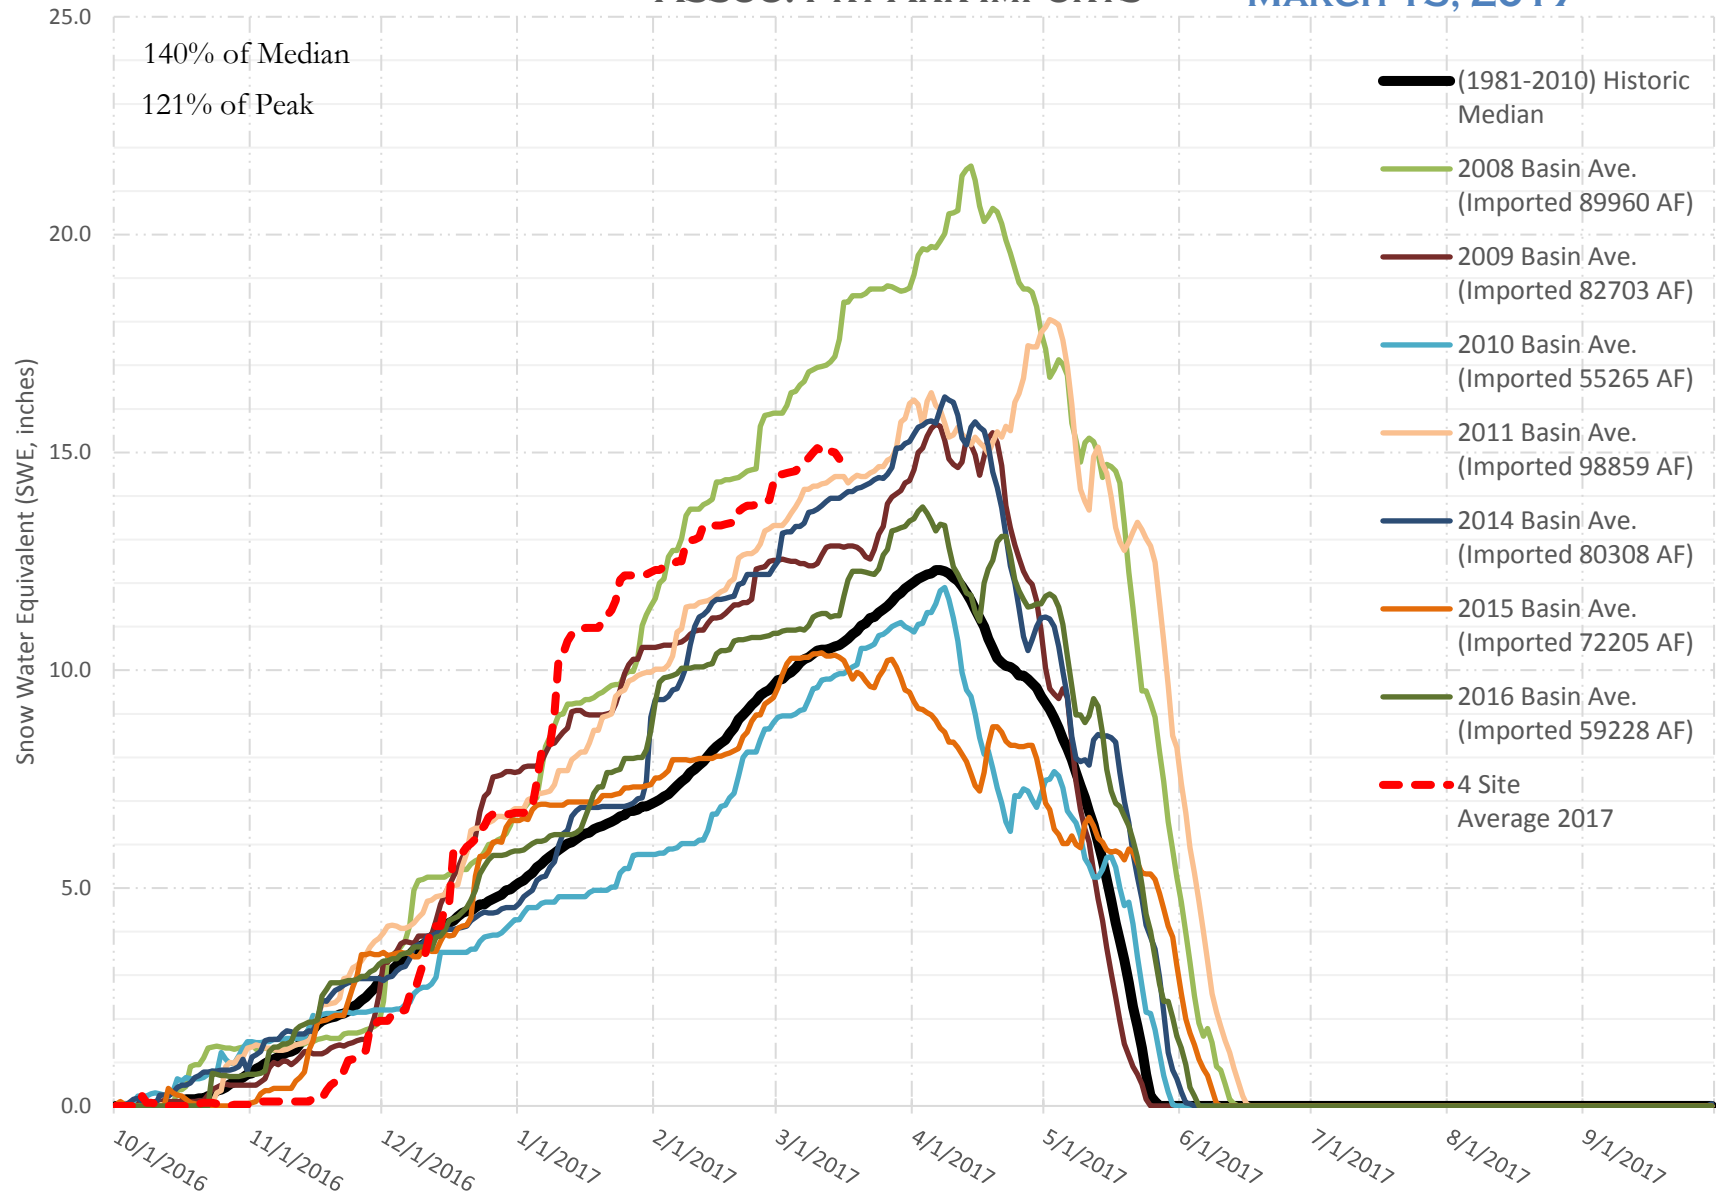

FRY-ARK COLLECTION BASIN SNOWPACK VS ANNUAL BASIN AVERAGE W/ ASSOC. FRY-ARK IMPORTS

MARCH 15, 2017

FRY-ARK COLLECTION BASIN SNOWPACK W/ INDIVIDUAL SITES MARCH 15, 2017

UPPER ARK BASIN SNOWPACK VS ANNUAL BASIN AVERAGE W/ ASSOC. FRY- ARK IMPORTS

MARCH 15, 2017

UPPER ARK BASIN SNOWPACK W/ INDIVIDUAL SITES MARCH 15, 2017