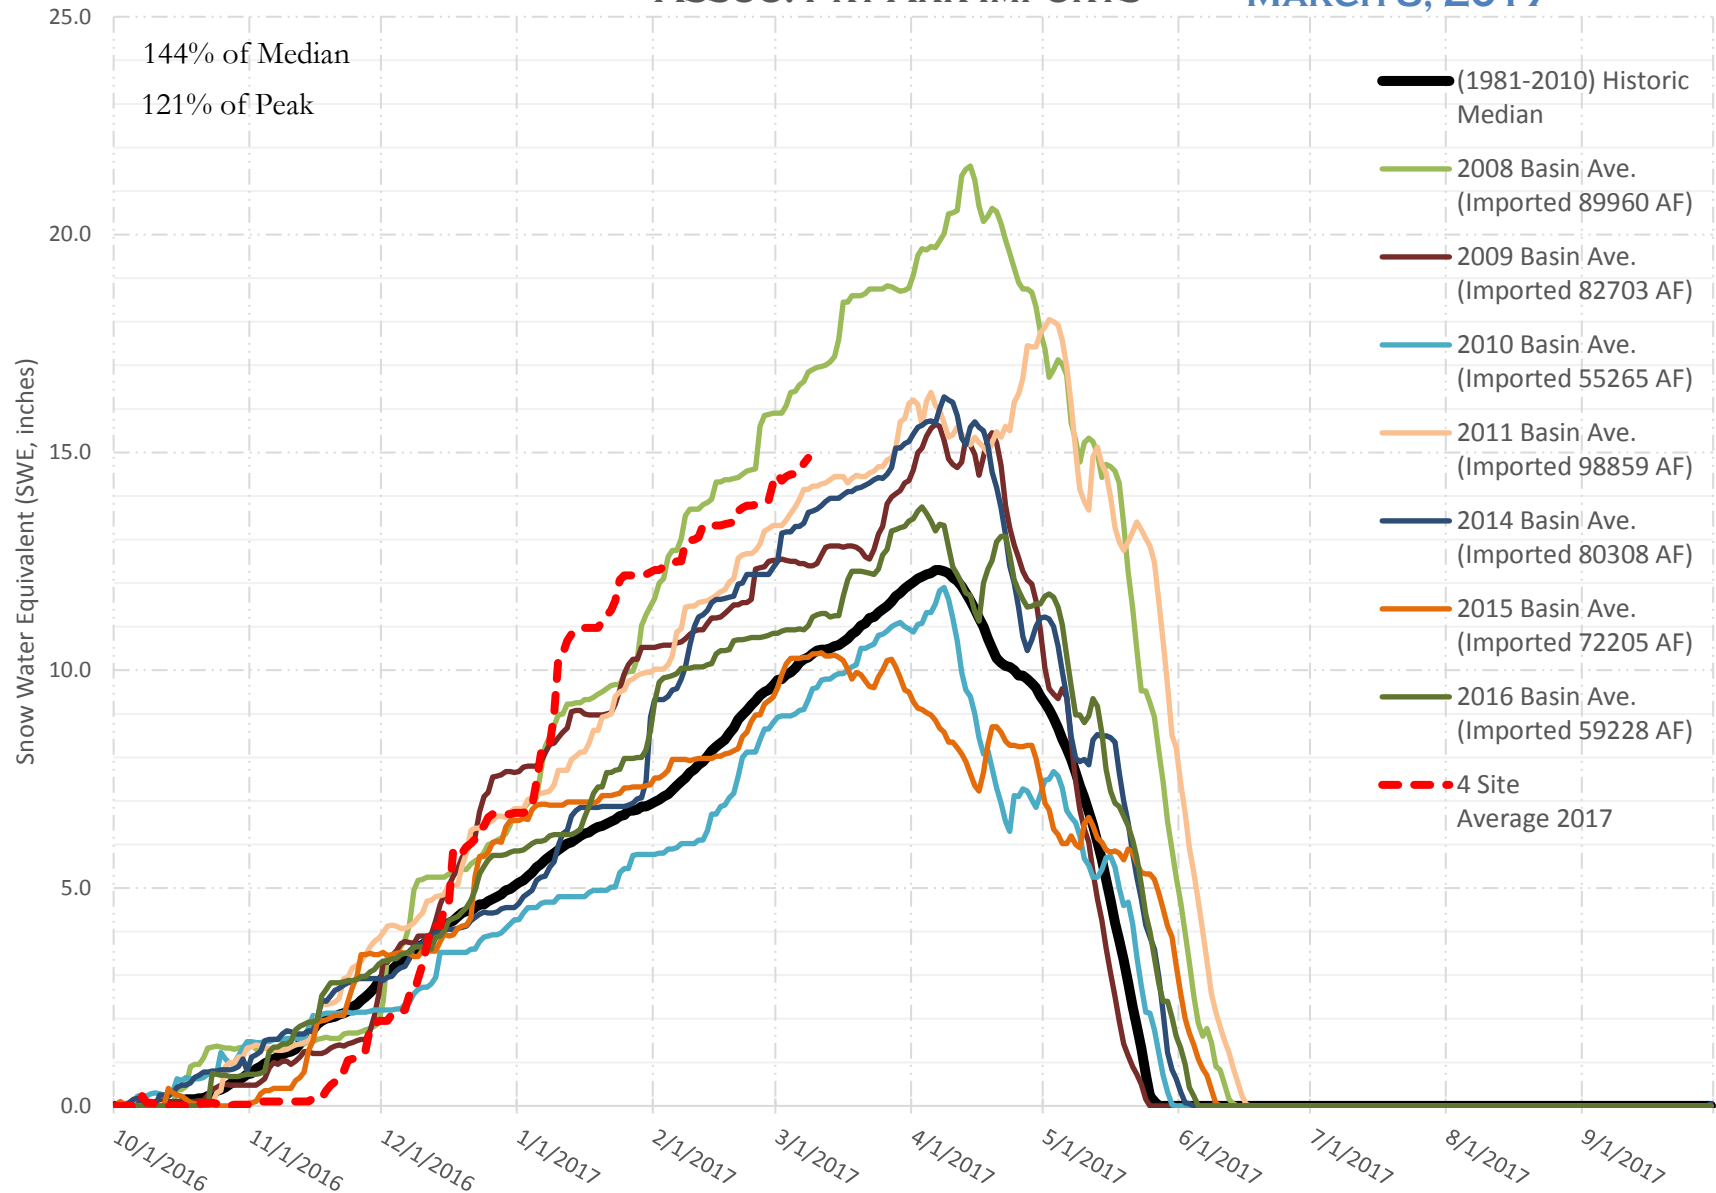

FRY-ARK COLLECTION BASIN SNOWPACK VS ANNUAL BASIN AVERAGE W/ ASSOC. FRY-ARK IMPORTS

MARCH 8, 2017

FRY-ARK COLLECTION BASIN SNOWPACK W/ INDIVIDUAL SITES MARCH 8, 2017

UPPER ARK BASIN SNOWPACK VS ANNUAL BASIN AVERAGE W/ ASSOC. FRY- ARK IMPORTS

MARCH 8, 2017

UPPER ARK BASIN SNOWPACK W/ INDIVIDUAL SITES MARCH 8, 2017