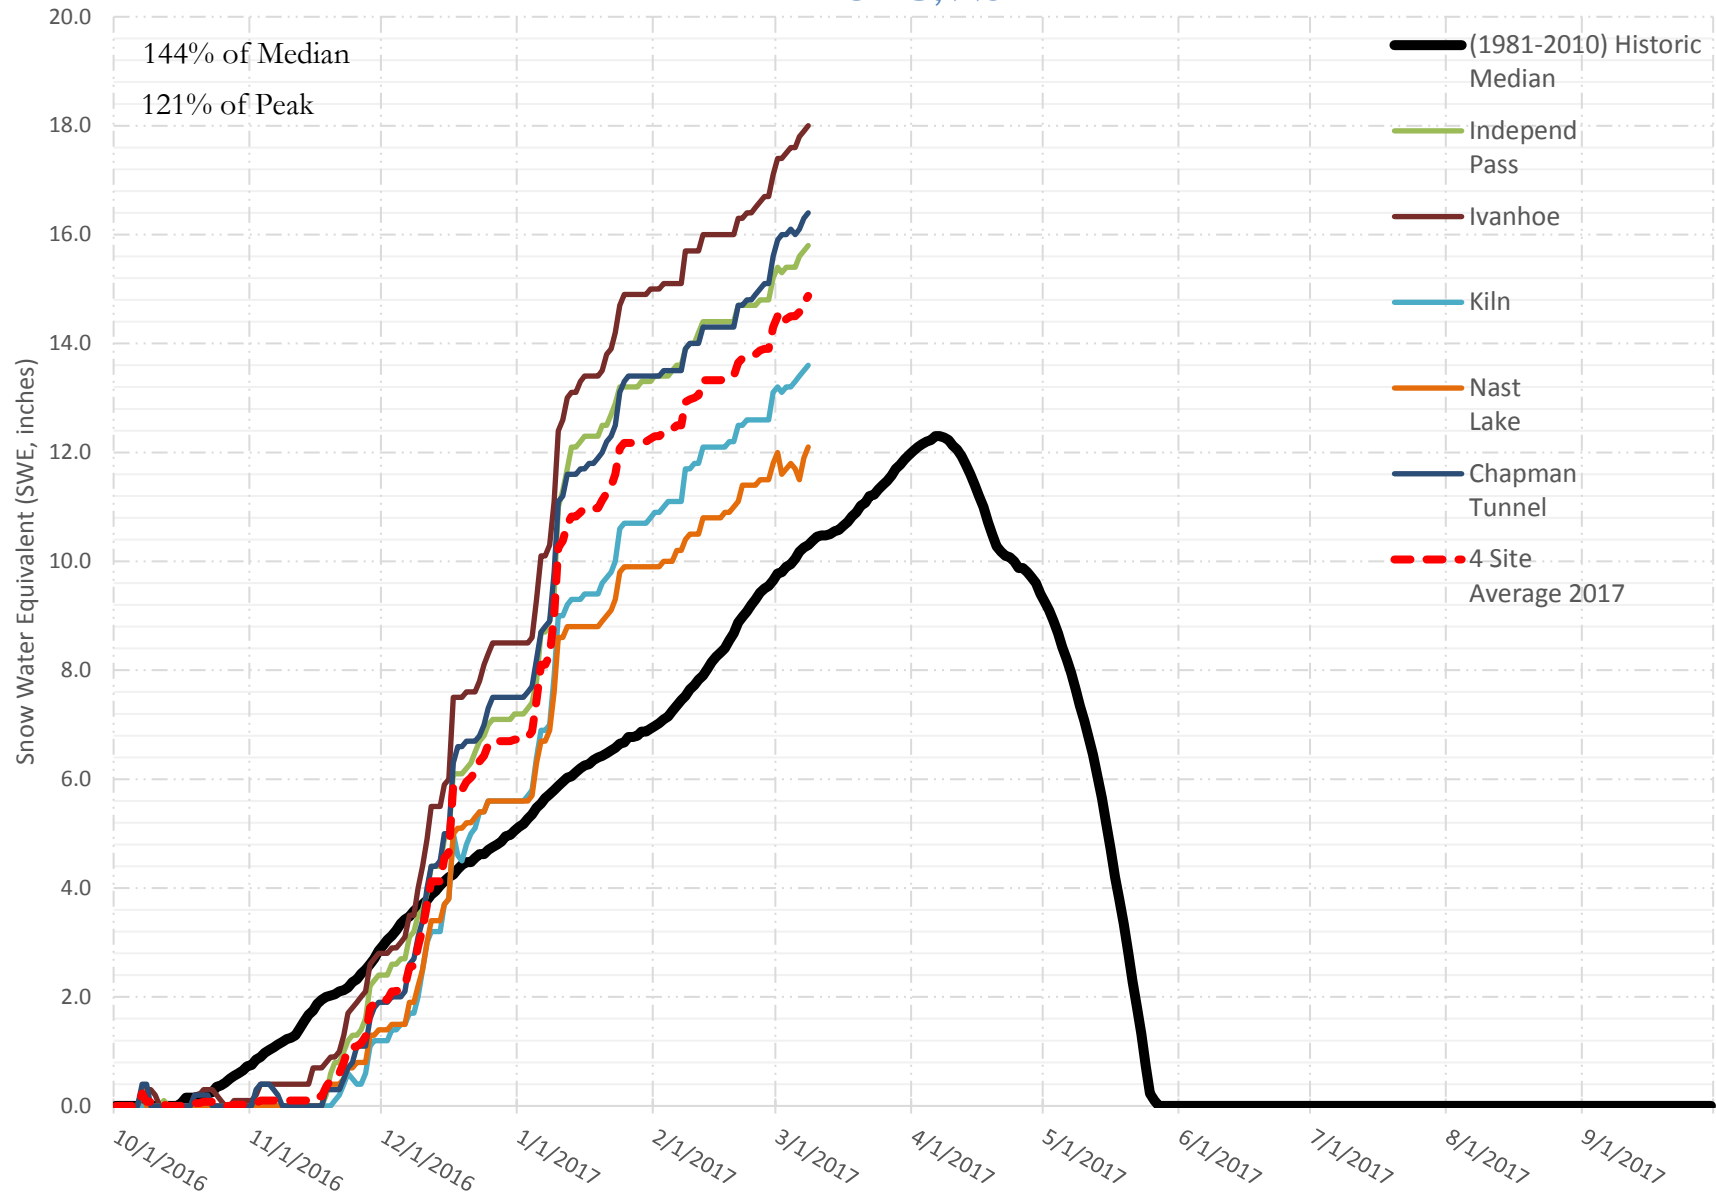

FRY-ARK COLLECTION BASIN SNOWPACK VS ANNUAL BASIN AVERAGE W/ ASSOC. FRY-ARK IMPORTS

MARCH 8, 2017

FRY-ARK COLLECTION BASIN SNOWPACK W/ INDIVIDUAL SITES MARCH 8, 2017

UPPER ARK BASIN SNOWPACK VS ANNUAL BASIN AVERAGE W/ ASSOC. FRY- ARK IMPORTS

MARCH 8, 2017

UPPER ARK BASIN SNOWPACK W/ INDIVIDUAL SITES MARCH 8, 2017