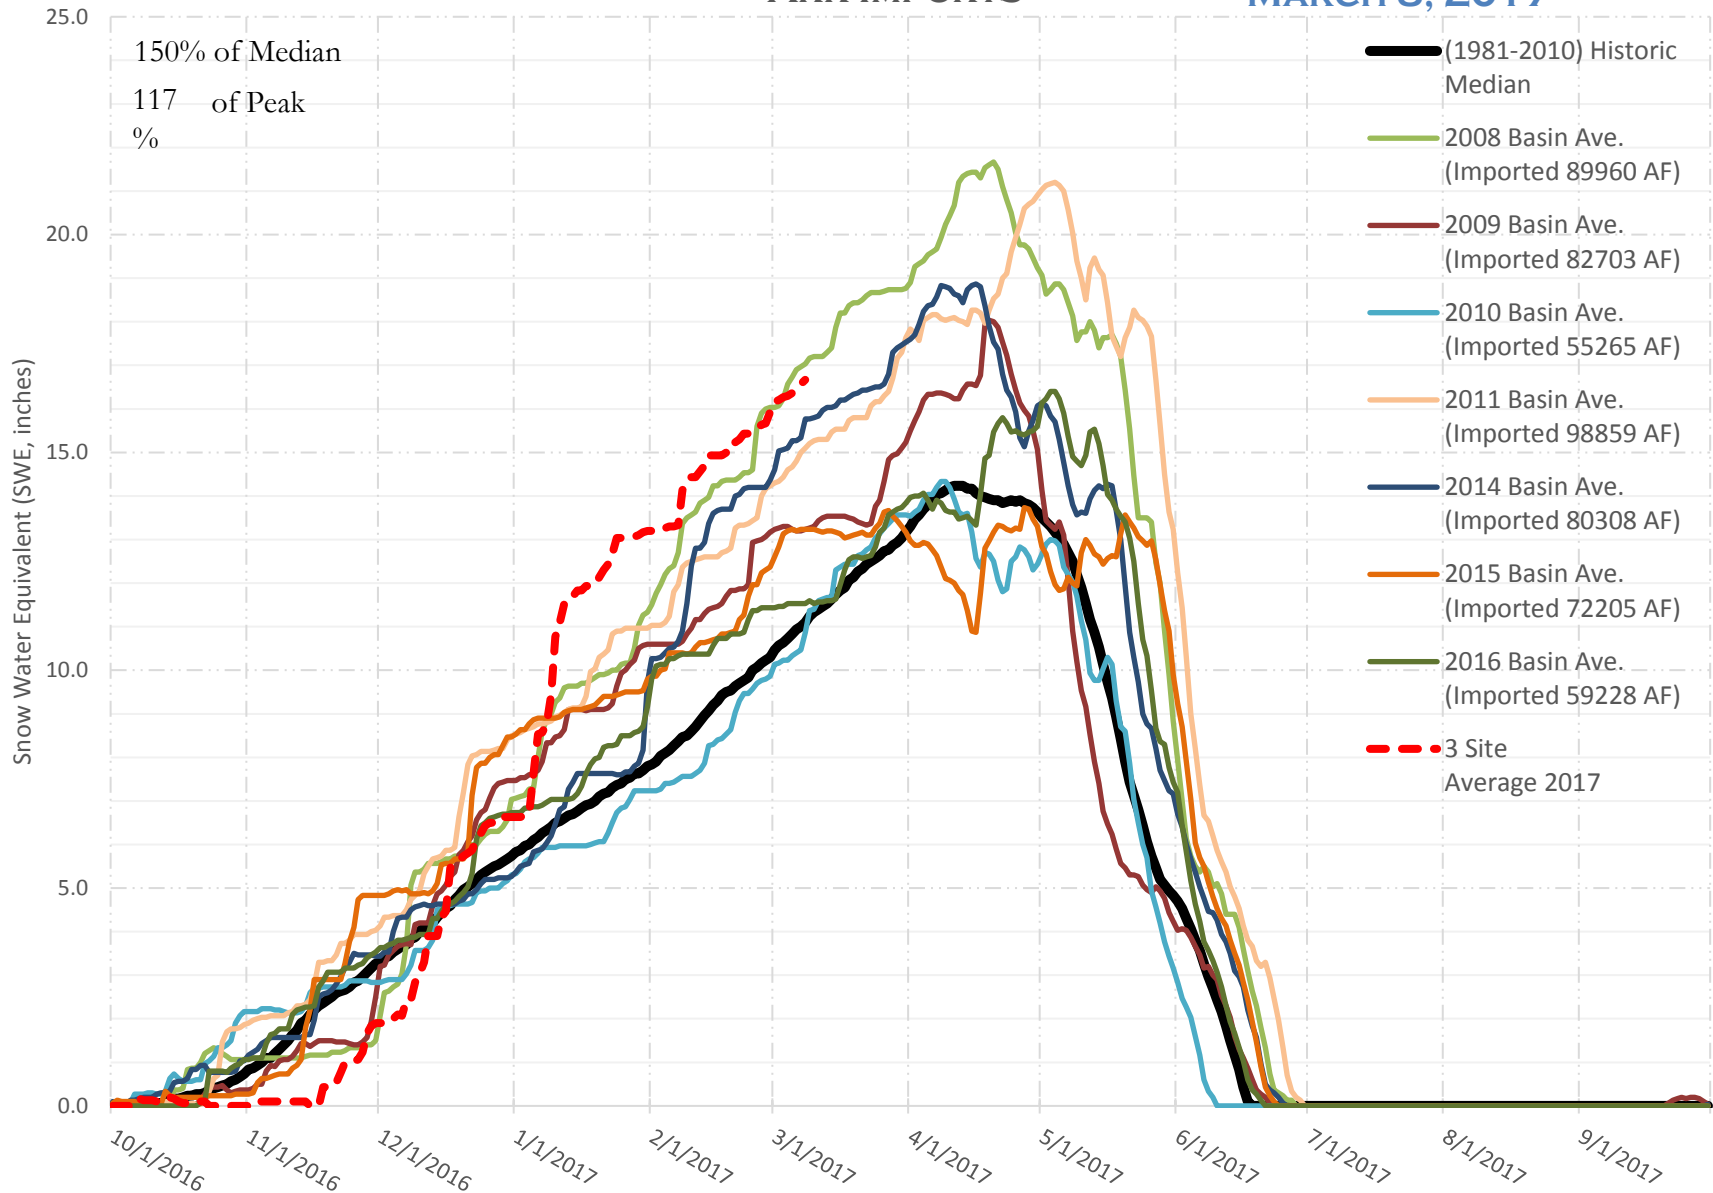

FRY-ARK COLLECTION BASIN SNOWPACK VS ANNUAL BASIN AVERAGE W/ ASSOC. FRY-ARK IMPORTS

MARCH 8, 2017

FRY-ARK COLLECTION BASIN SNOWPACK W/ INDIVIDUAL SITES MARCH 8, 2017

UPPER ARK BASIN SNOWPACK VS ANNUAL BASIN AVERAGE W/ ASSOC. FRY- ARK IMPORTS

MARCH 8, 2017

UPPER ARK BASIN SNOWPACK W/ INDIVIDUAL SITES MARCH 8, 2017