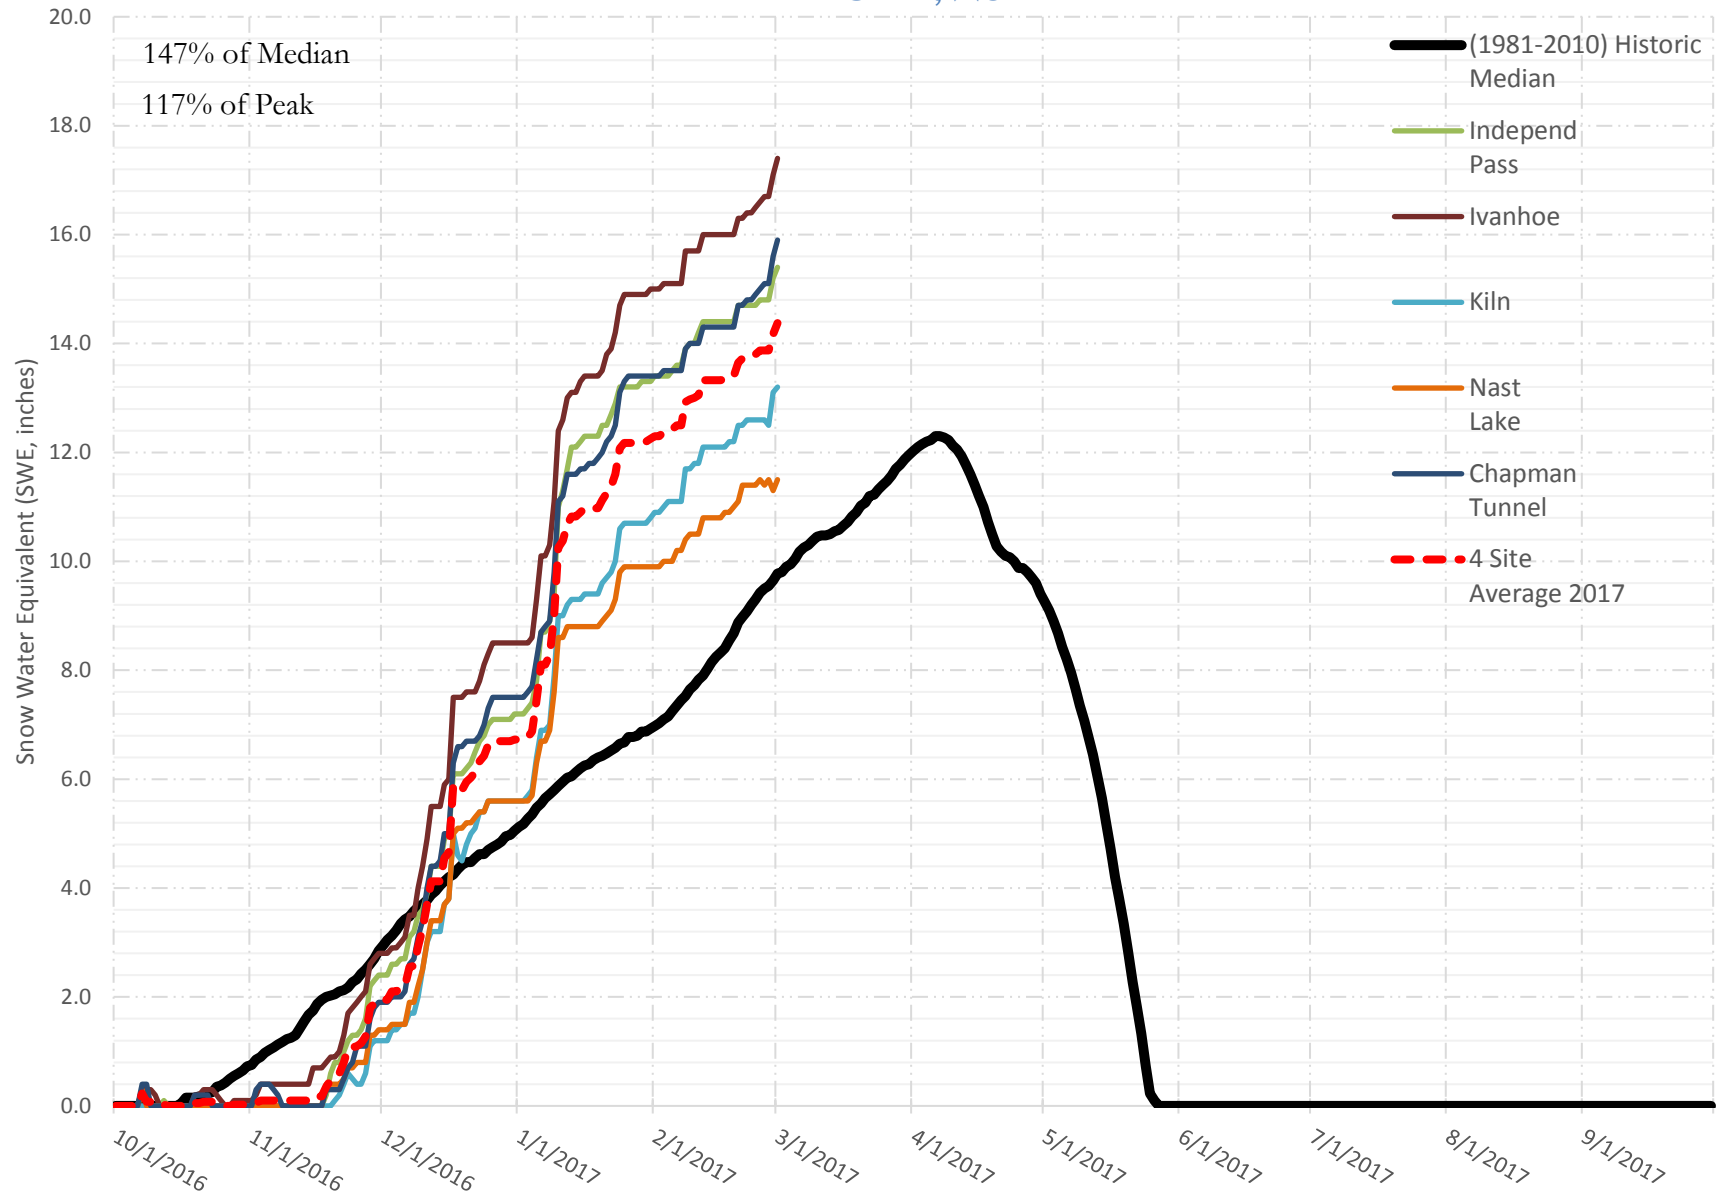

FRY-ARK COLLECTION BASIN SNOWPACK VS ANNUAL BASIN AVERAGE W/ ASSOC. FRY-ARK IMPORTS

MARCH 1, 2017

FRY-ARK COLLECTION BASIN SNOWPACK W/ INDIVIDUAL SITES MARCH 1, 2017

UPPER ARK BASIN SNOWPACK VS ANNUAL BASIN AVERAGE W/ ASSOC. FRY- ARK IMPORTS

MARCH 1, 2017

UPPER ARK BASIN SNOWPACK W/ INDIVIDUAL SITES MARCH 1, 2017