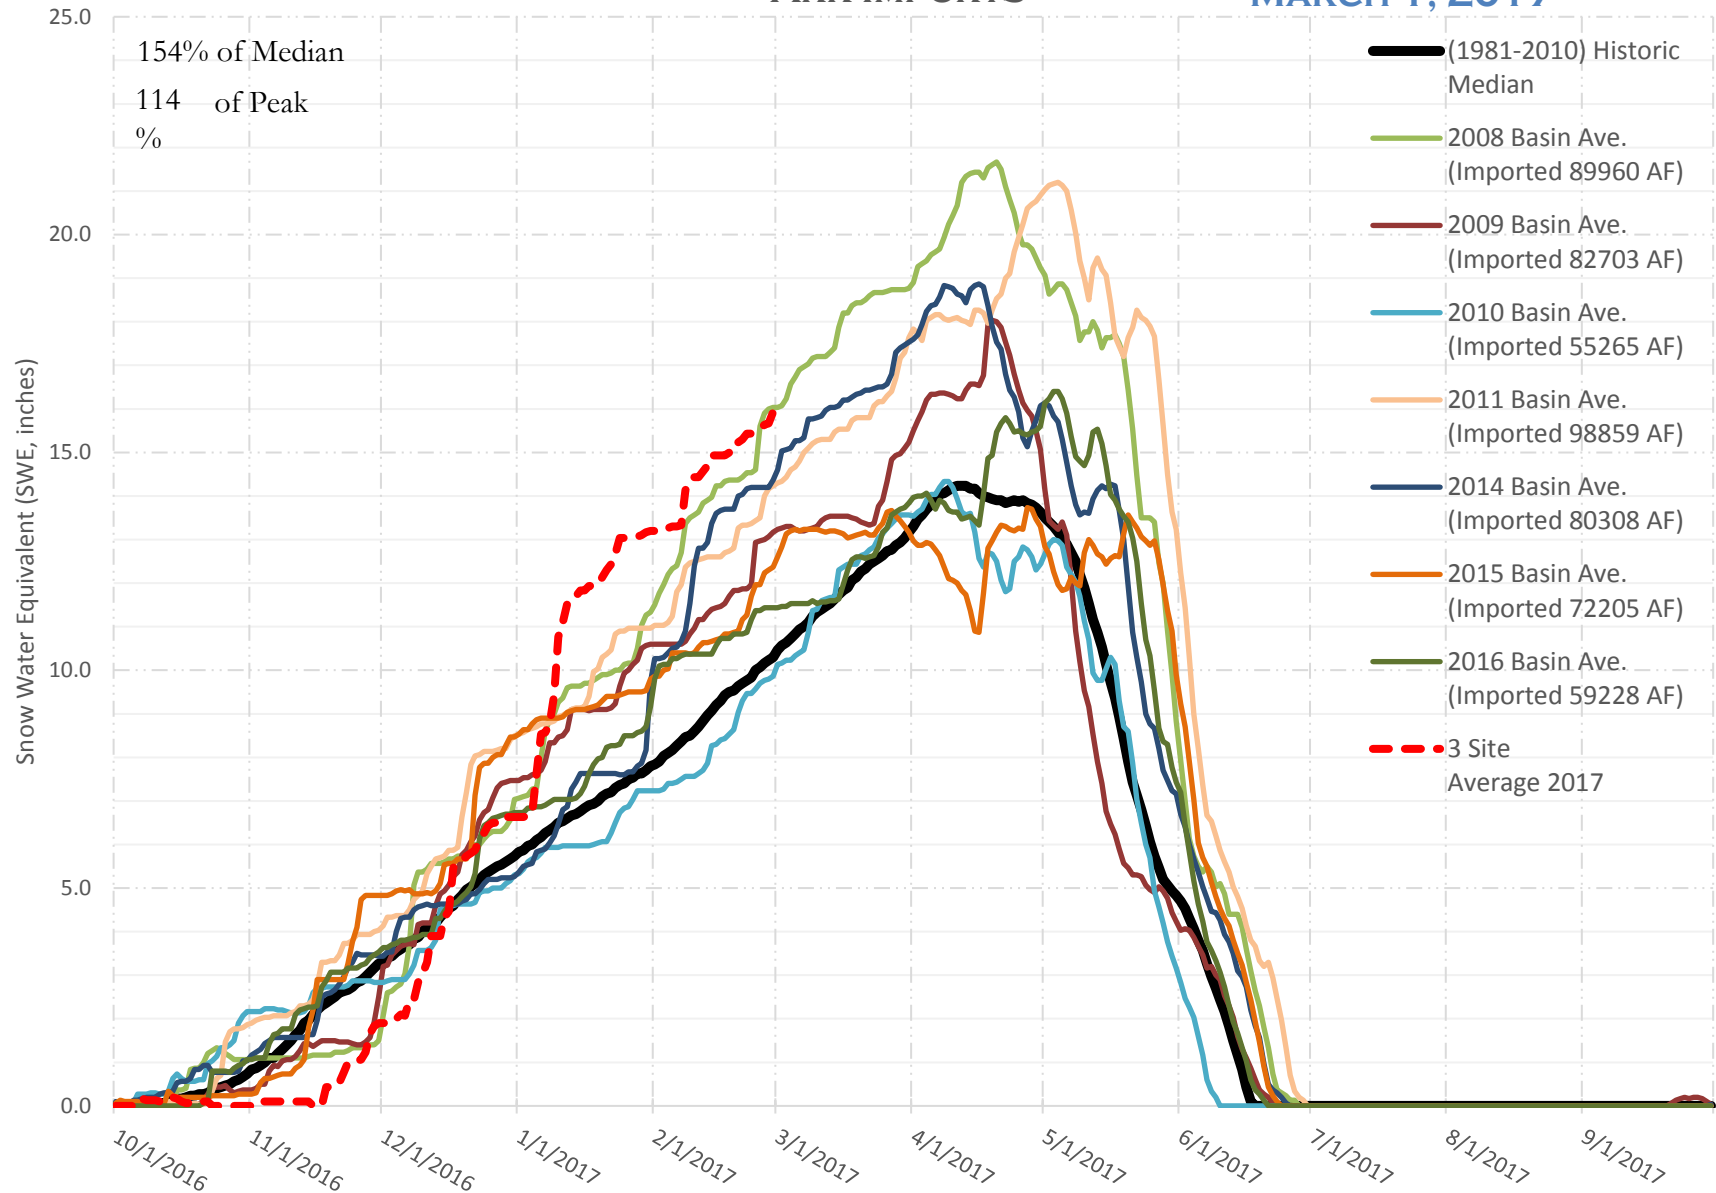

FRY-ARK COLLECTION BASIN SNOWPACK VS ANNUAL BASIN AVERAGE W/ ASSOC. FRY-ARK IMPORTS

MARCH 1, 2017

FRY-ARK COLLECTION BASIN SNOWPACK W/ INDIVIDUAL SITES MARCH 1, 2017

UPPER ARK BASIN SNOWPACK VS ANNUAL BASIN AVERAGE W/ ASSOC. FRY- ARK IMPORTS

MARCH 1, 2017

UPPER ARK BASIN SNOWPACK W/ INDIVIDUAL SITES MARCH 1, 2017