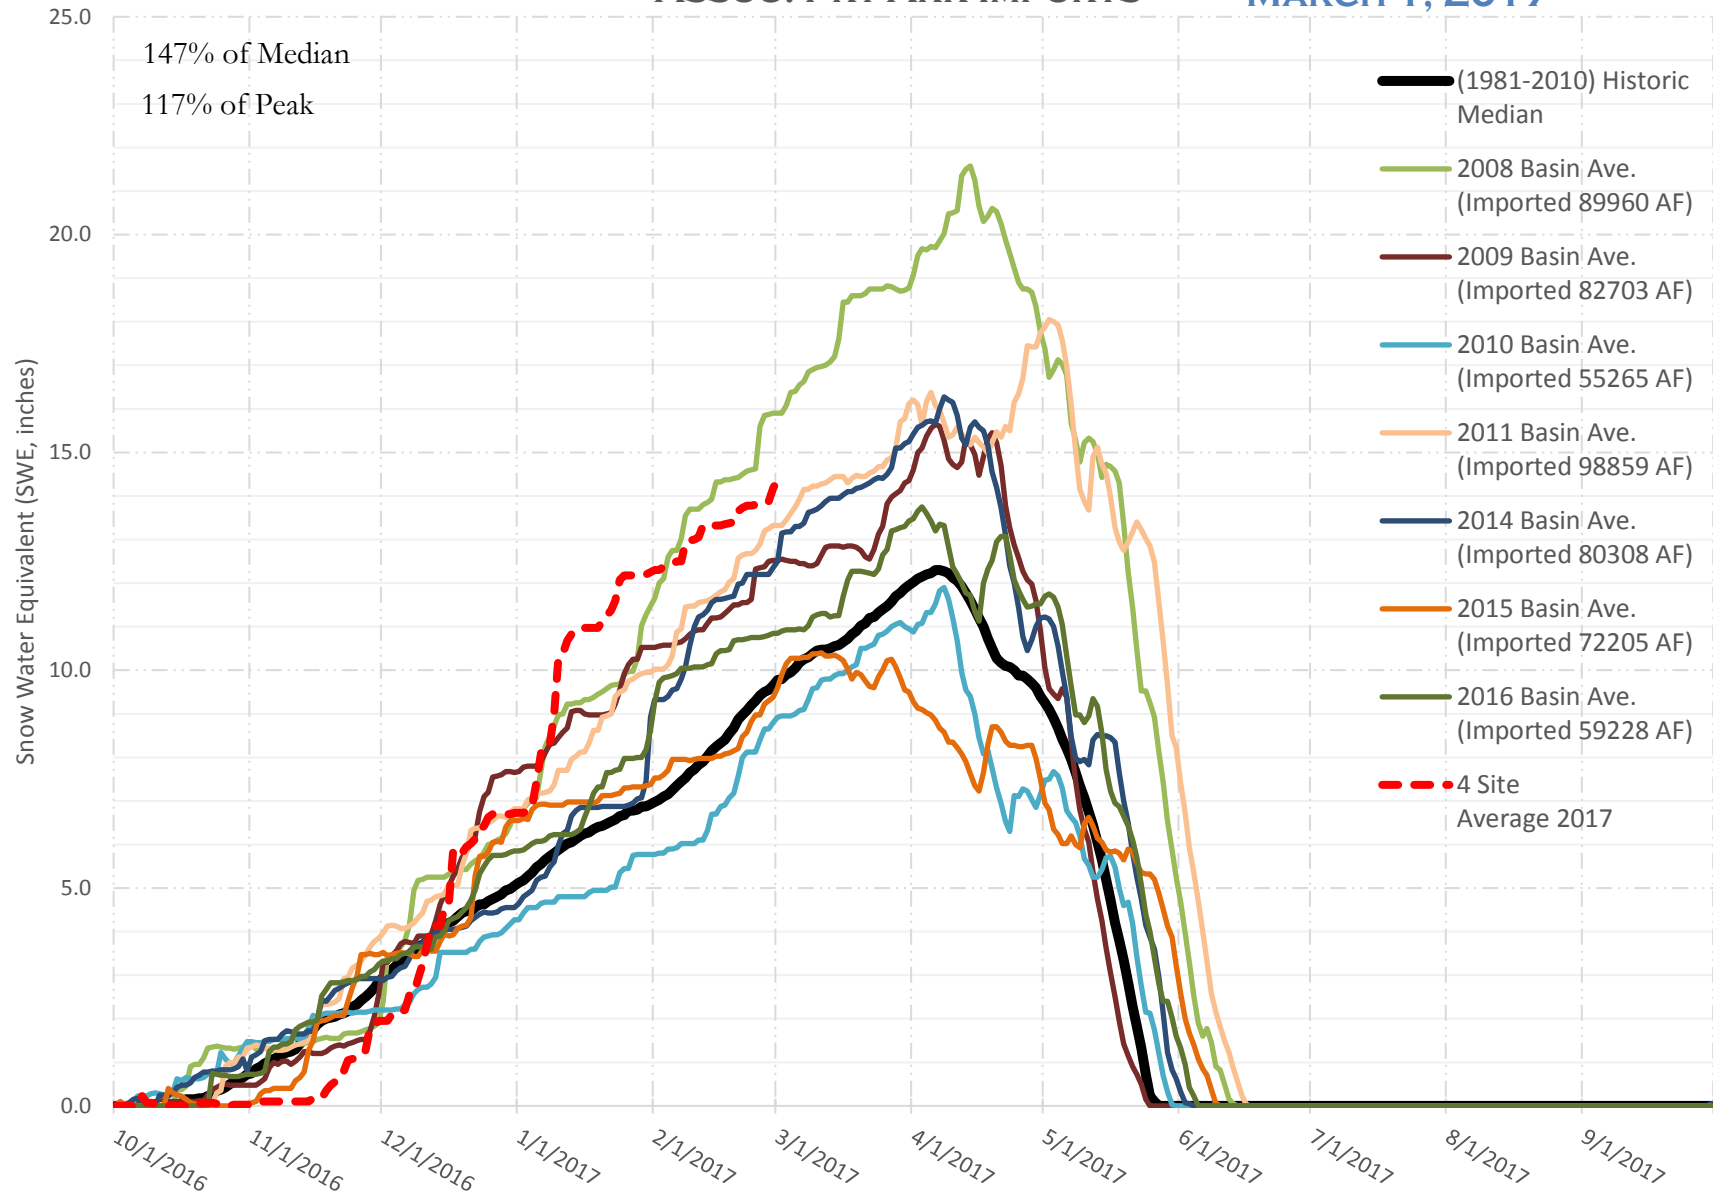

FRY-ARK COLLECTION BASIN SNOWPACK VS ANNUAL BASIN AVERAGE W/ ASSOC. FRY-ARK IMPORTS

MARCH 1, 2017

FRY-ARK COLLECTION BASIN SNOWPACK W/ INDIVIDUAL SITES MARCH 1, 2017

UPPER ARK BASIN SNOWPACK VS ANNUAL BASIN AVERAGE W/ ASSOC. FRY- ARK IMPORTS

MARCH 1, 2017

UPPER ARK BASIN SNOWPACK W/ INDIVIDUAL SITES MARCH 1, 2017