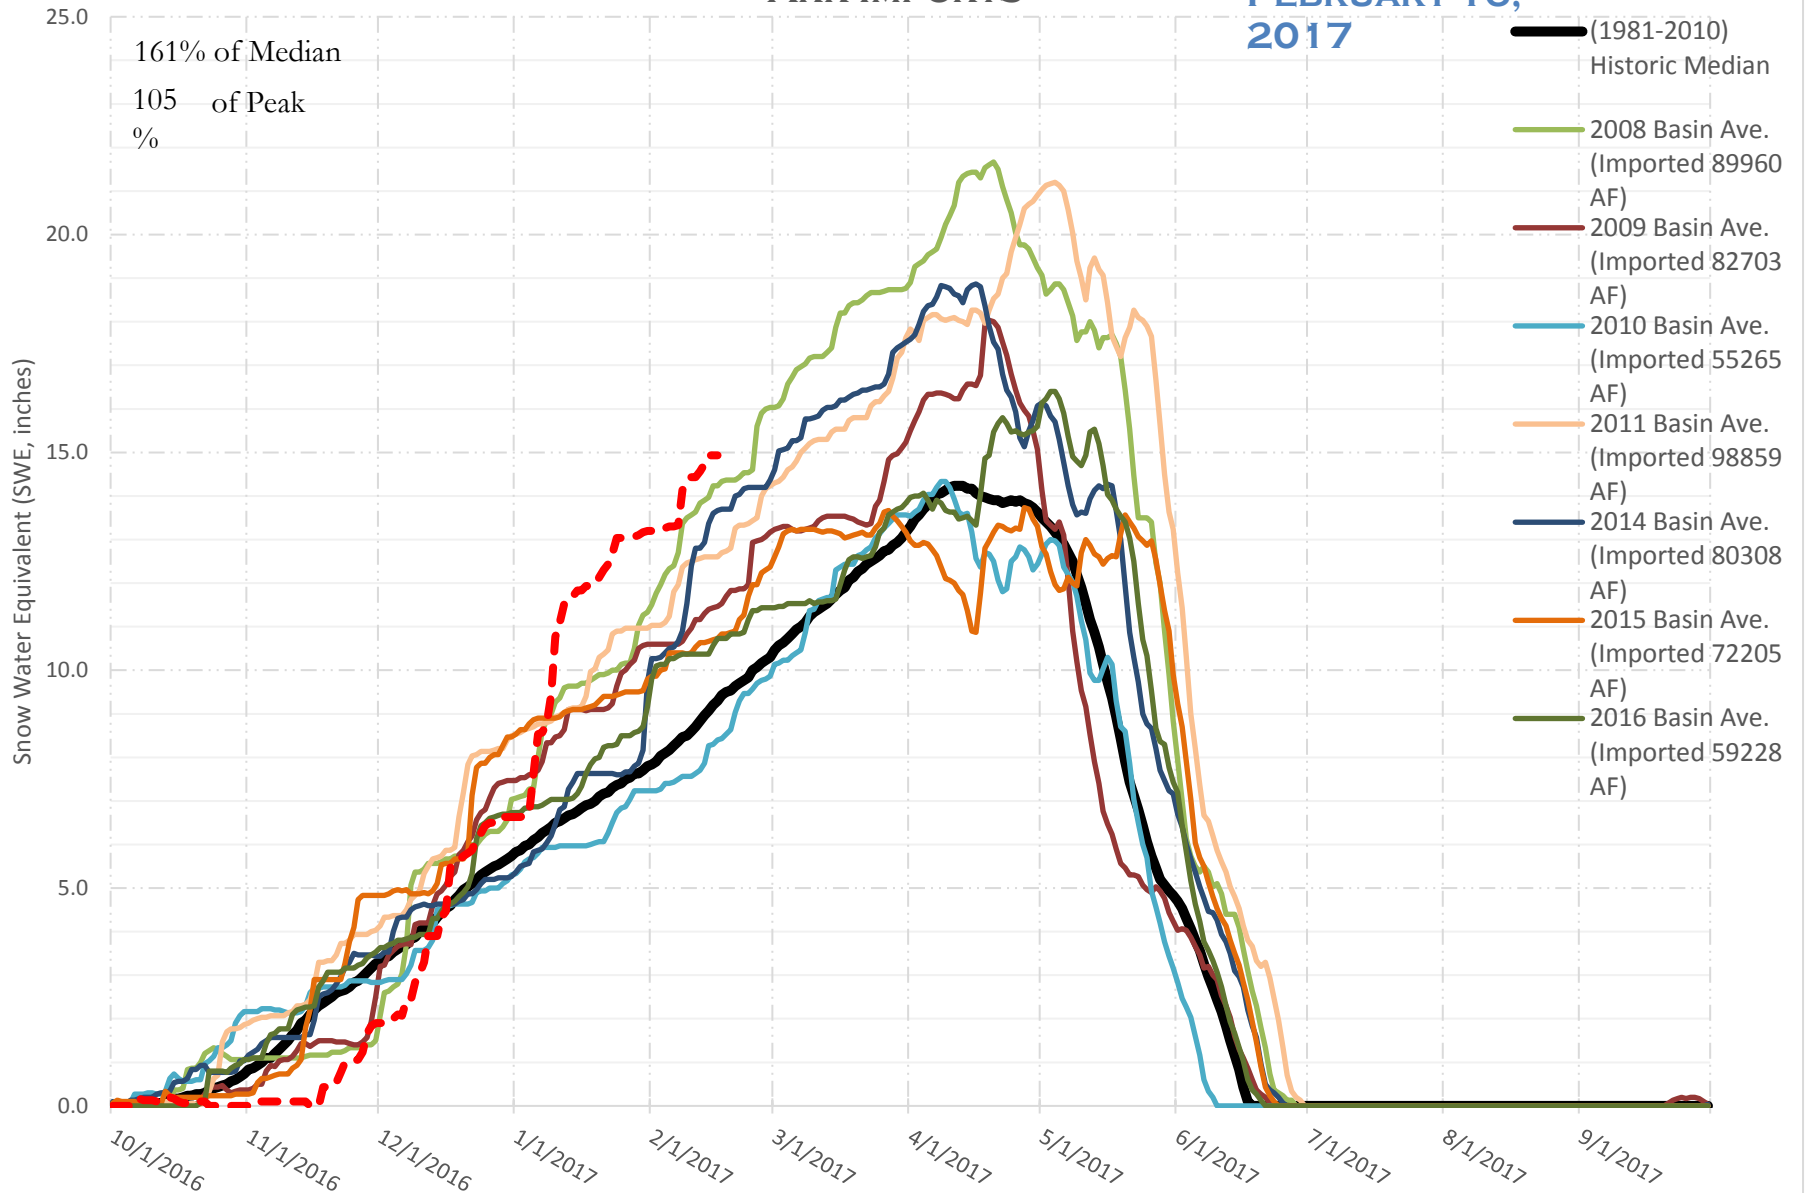

UPPER ARK BASIN SNOWPACK VS ANNUAL BASIN AVERAGE W/ ASSOC. FRY- ARK IMPORTS

**FEBRUARY 16,
2017**