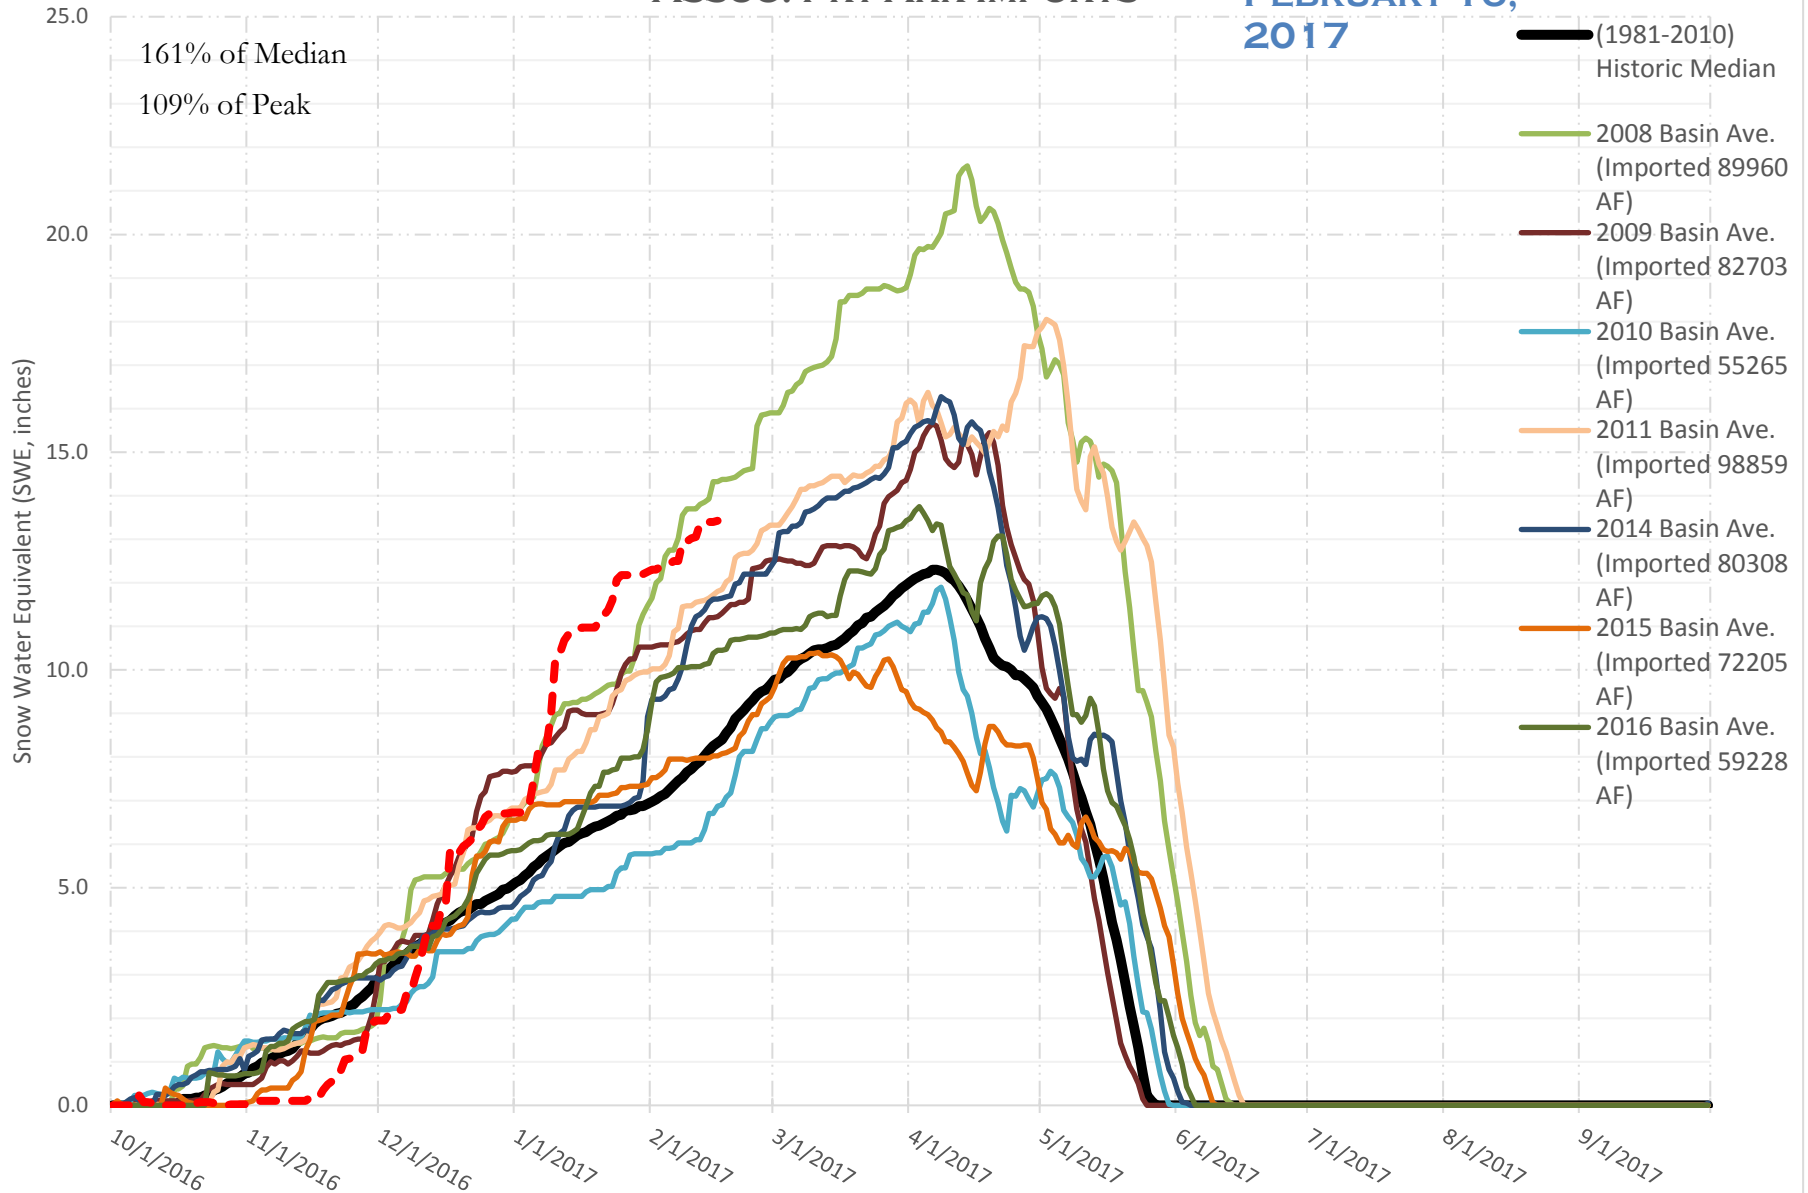

# FRY-ARK COLLECTION BASIN SNOWPACK VS ANNUAL BASIN AVERAGE W/ ASSOC. FRY-ARK IMPORTS

FEBRUARY 16,  
2017