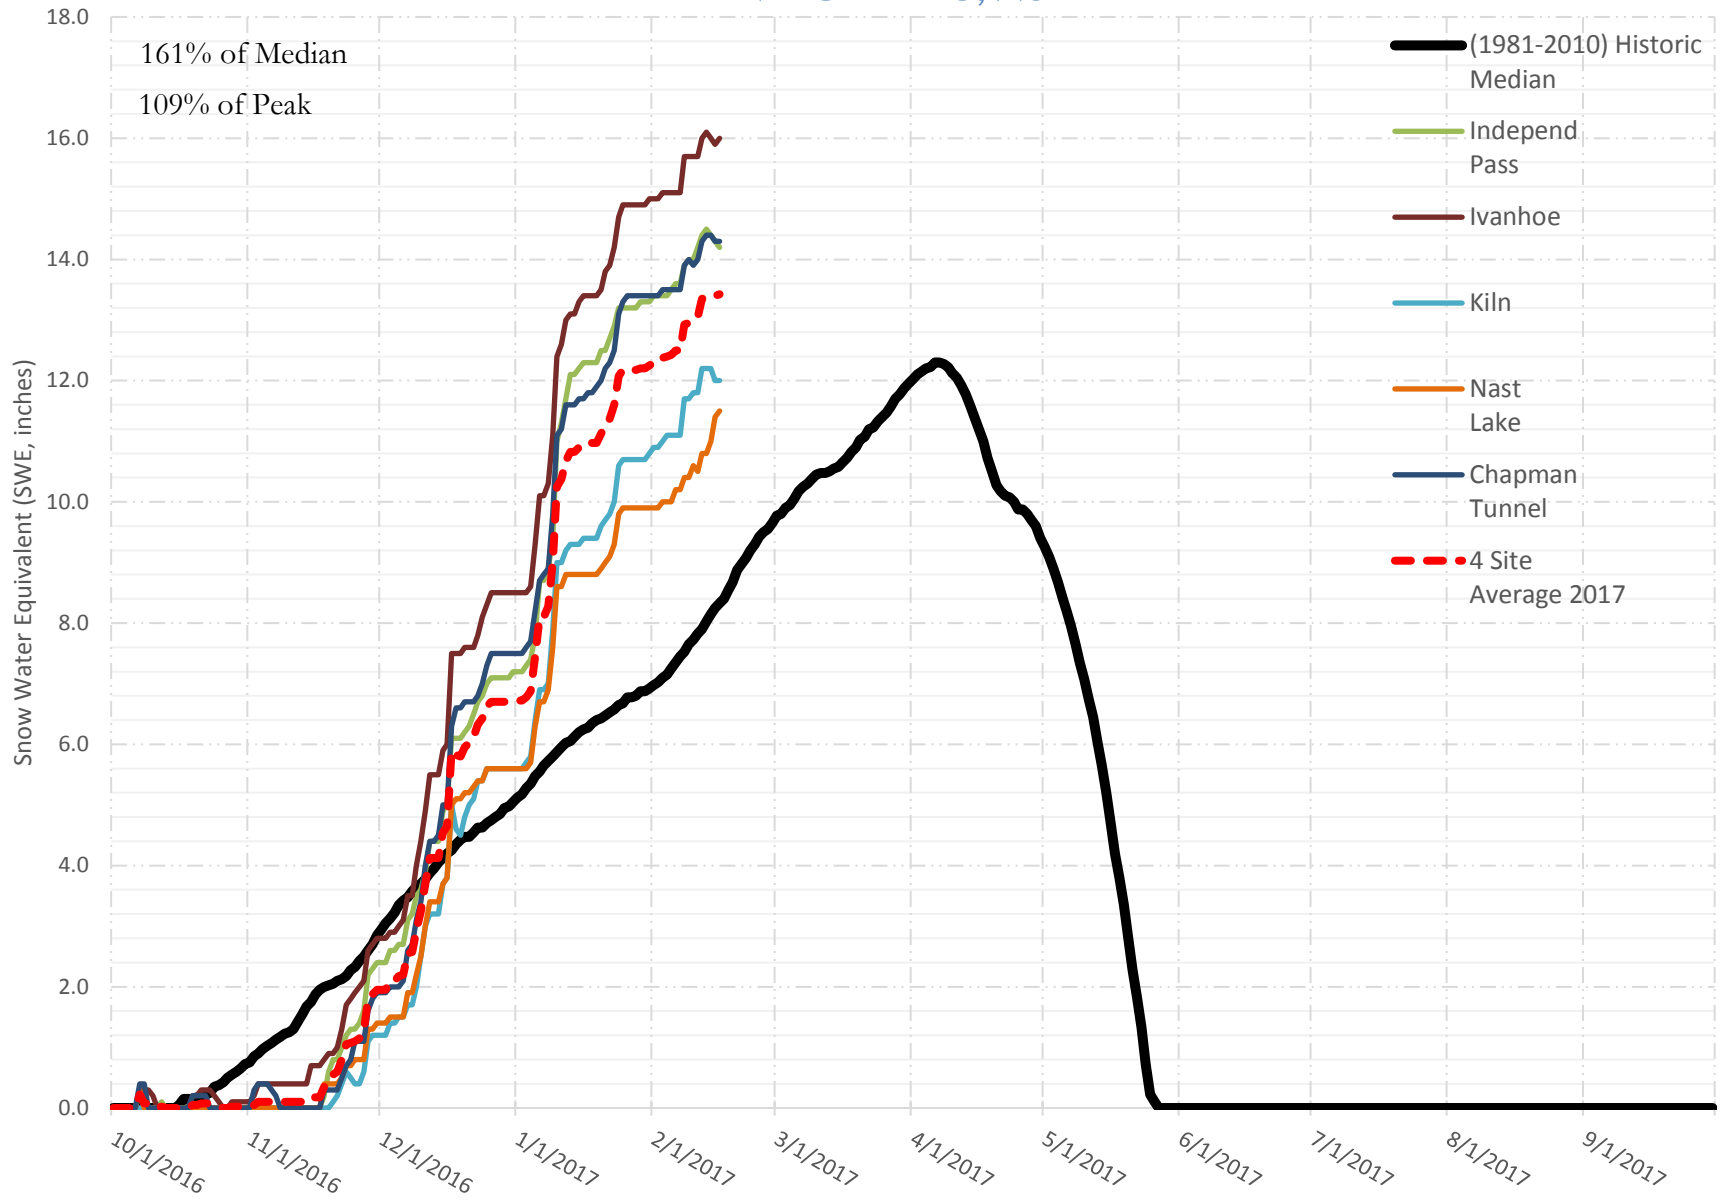

# FRY-ARK COLLECTION BASIN SNOWPACK VS ANNUAL BASIN AVERAGE W/ ASSOC. FRY-ARK IMPORTS

FEBRUARY 16,  
2017

# FRY-ARK COLLECTION BASIN SNOWPACK W/ INDIVIDUAL SITES FEBRUARY 16, 2017

# UPPER ARK BASIN SNOWPACK W/ INDIVIDUAL SITES FEBRUARY 16, 2017