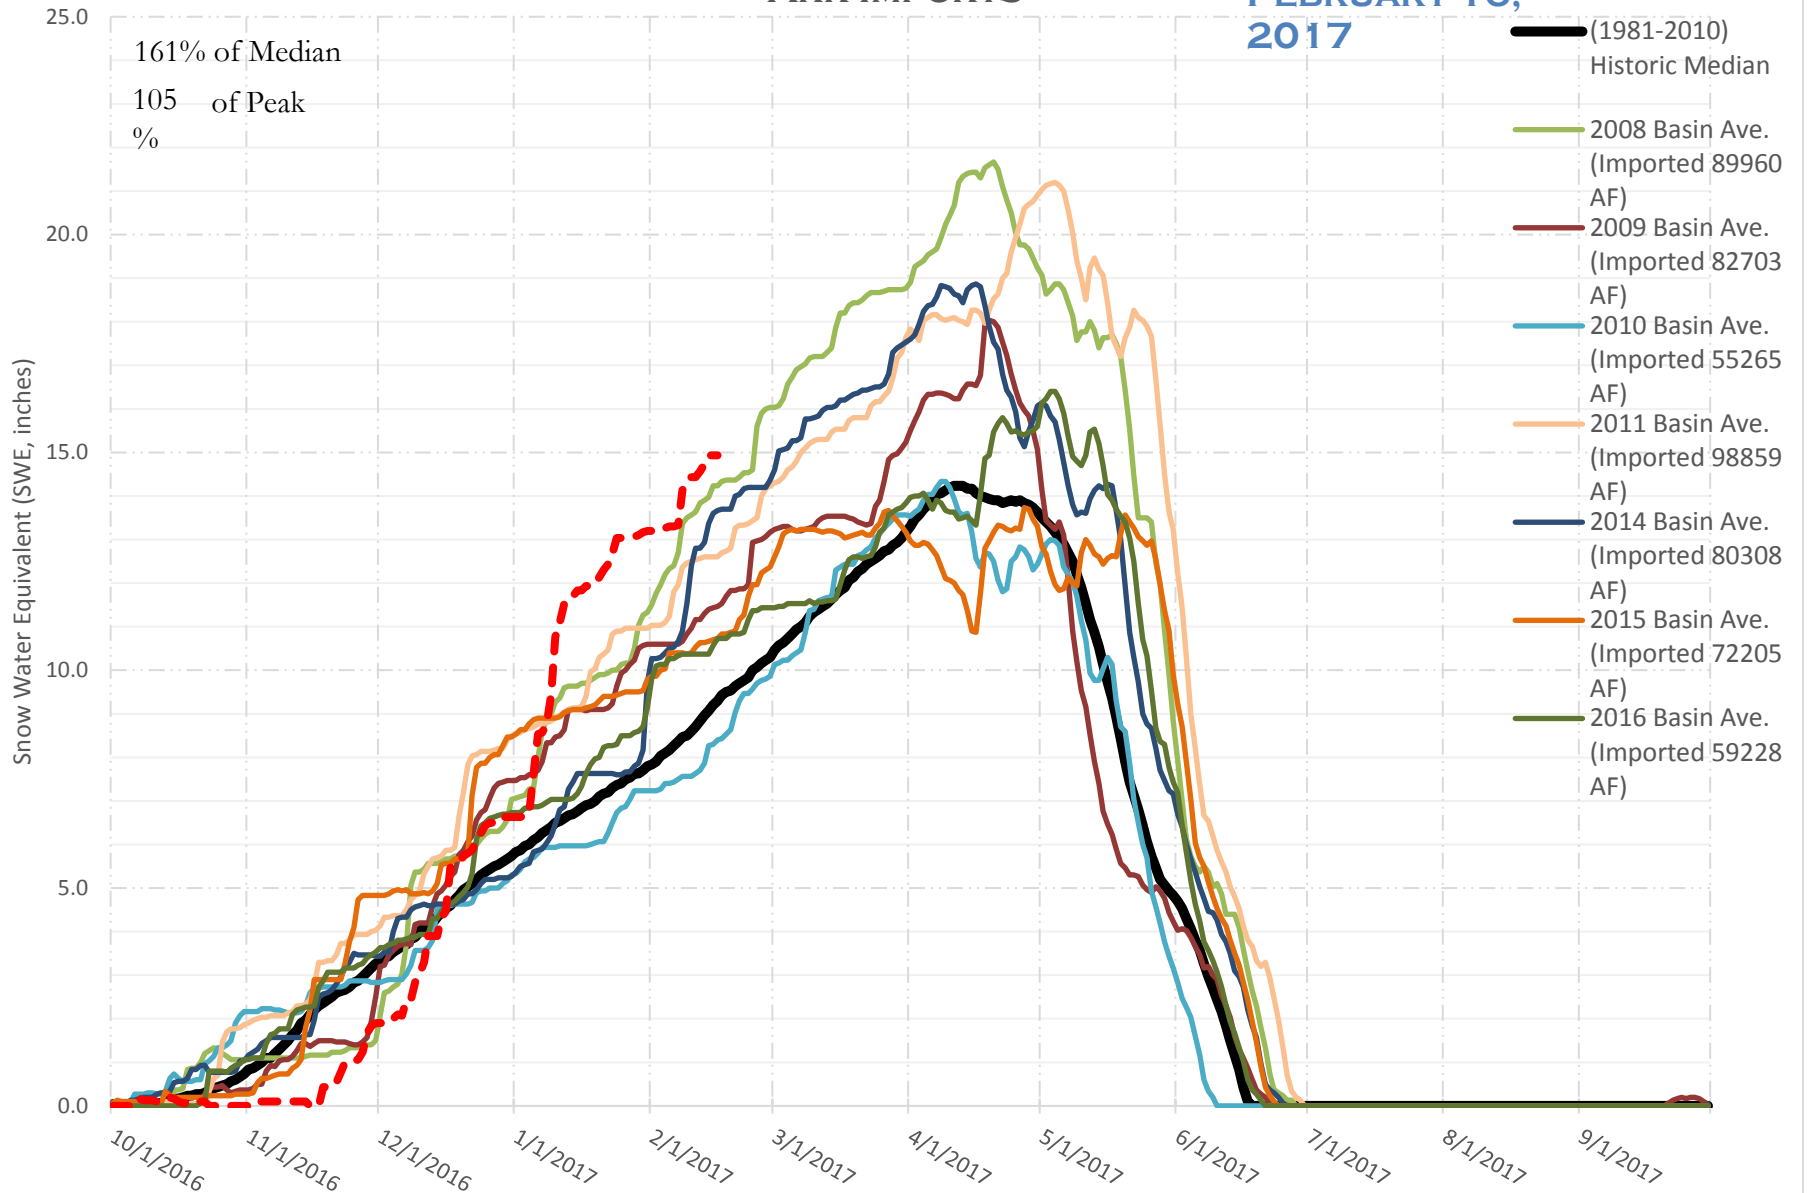

UPPER ARK BASIN SNOWPACK VS ANNUAL BASIN AVERAGE W/ ASSOC. FRY- ARK IMPORTS

FEBRUARY 16,
2017

- (1981-2010) Historic Median
- 2008 Basin Ave. (Imported 89960 AF)
- 2009 Basin Ave. (Imported 82703 AF)
- 2010 Basin Ave. (Imported 55265 AF)
- 2011 Basin Ave. (Imported 98859 AF)
- 2014 Basin Ave. (Imported 80308 AF)
- 2015 Basin Ave. (Imported 72205 AF)
- 2016 Basin Ave. (Imported 59228 AF)