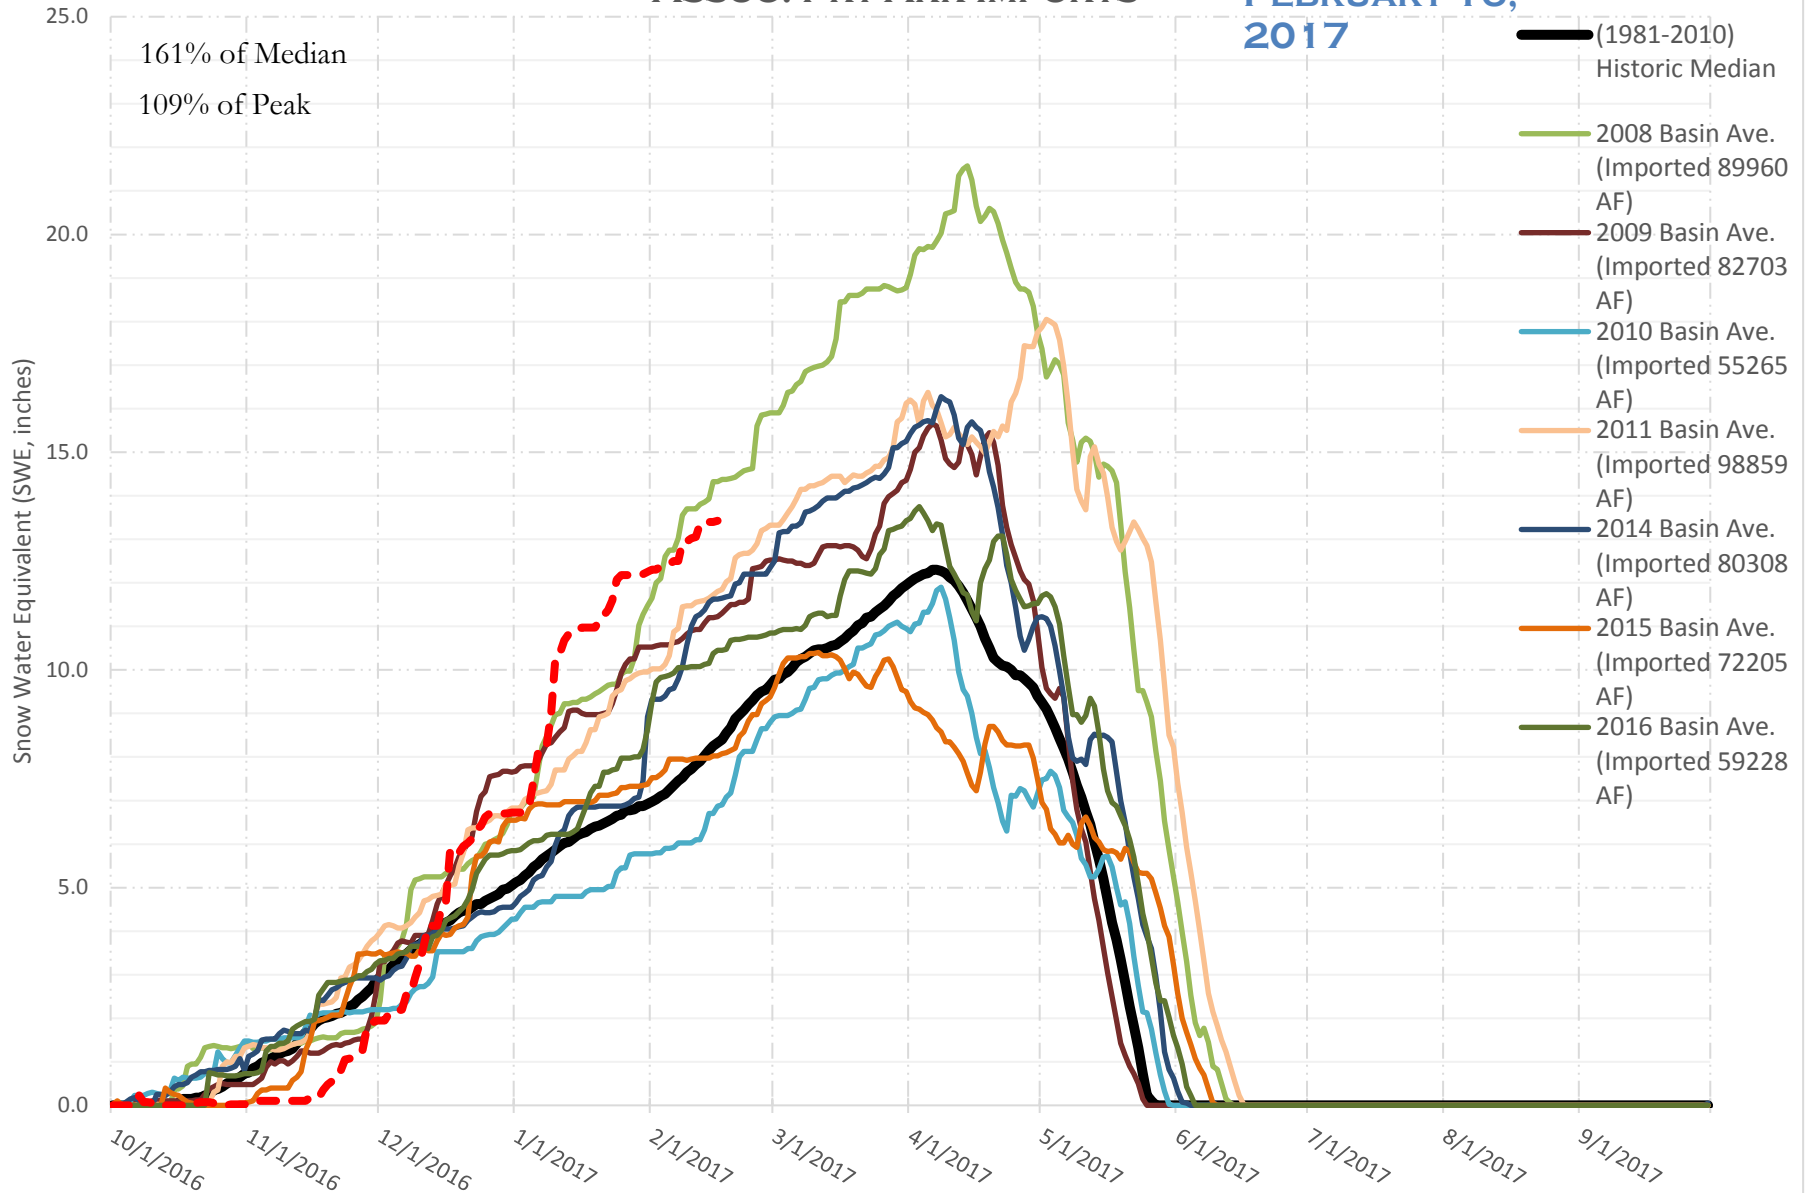

# FRY-ARK COLLECTION BASIN SNOWPACK VS ANNUAL BASIN AVERAGE W/ ASSOC. FRY-ARK IMPORTS

**FEBRUARY 16,  
2017**