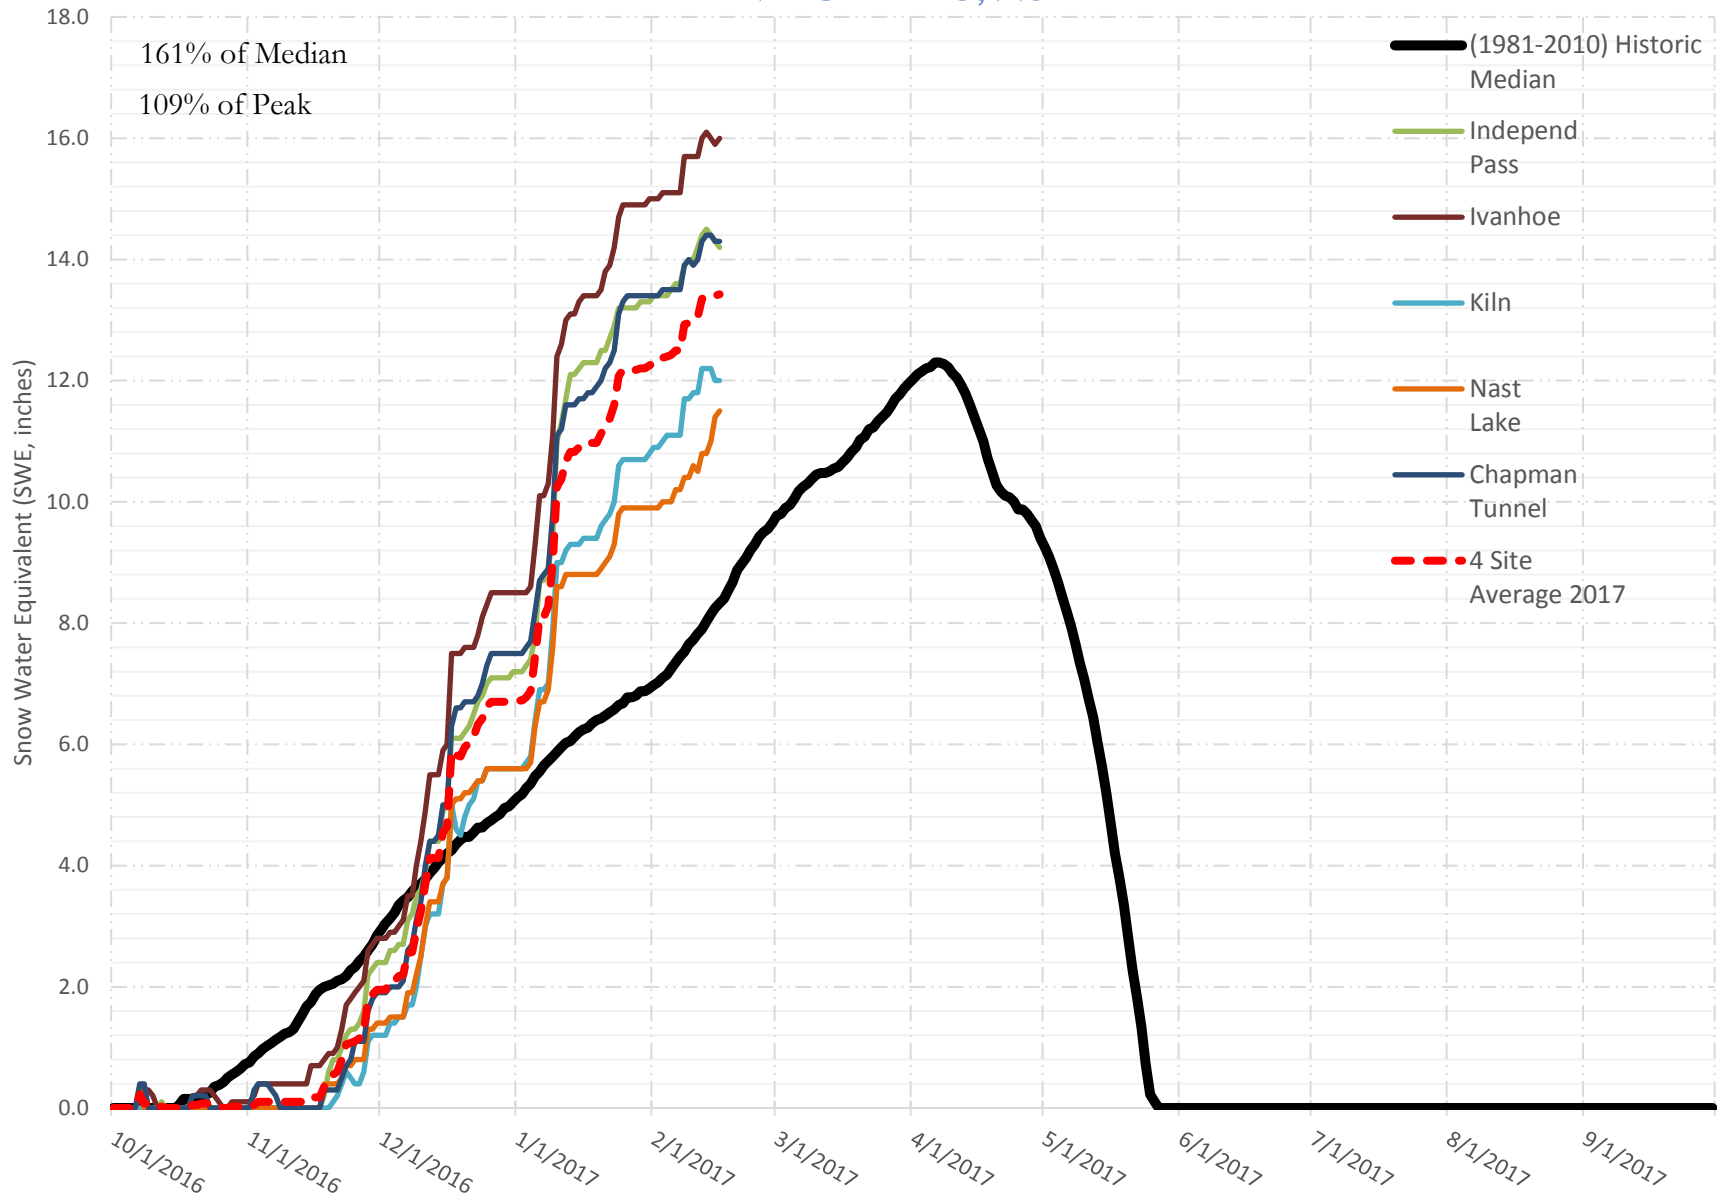

# FRY-ARK COLLECTION BASIN SNOWPACK VS ANNUAL BASIN AVERAGE W/ ASSOC. FRY-ARK IMPORTS

**FEBRUARY 16,  
2017**

# FRY-ARK COLLECTION BASIN SNOWPACK W/ INDIVIDUAL SITES FEBRUARY 16, 2017

# UPPER ARK BASIN SNOWPACK W/ INDIVIDUAL SITES FEBRUARY 16, 2017