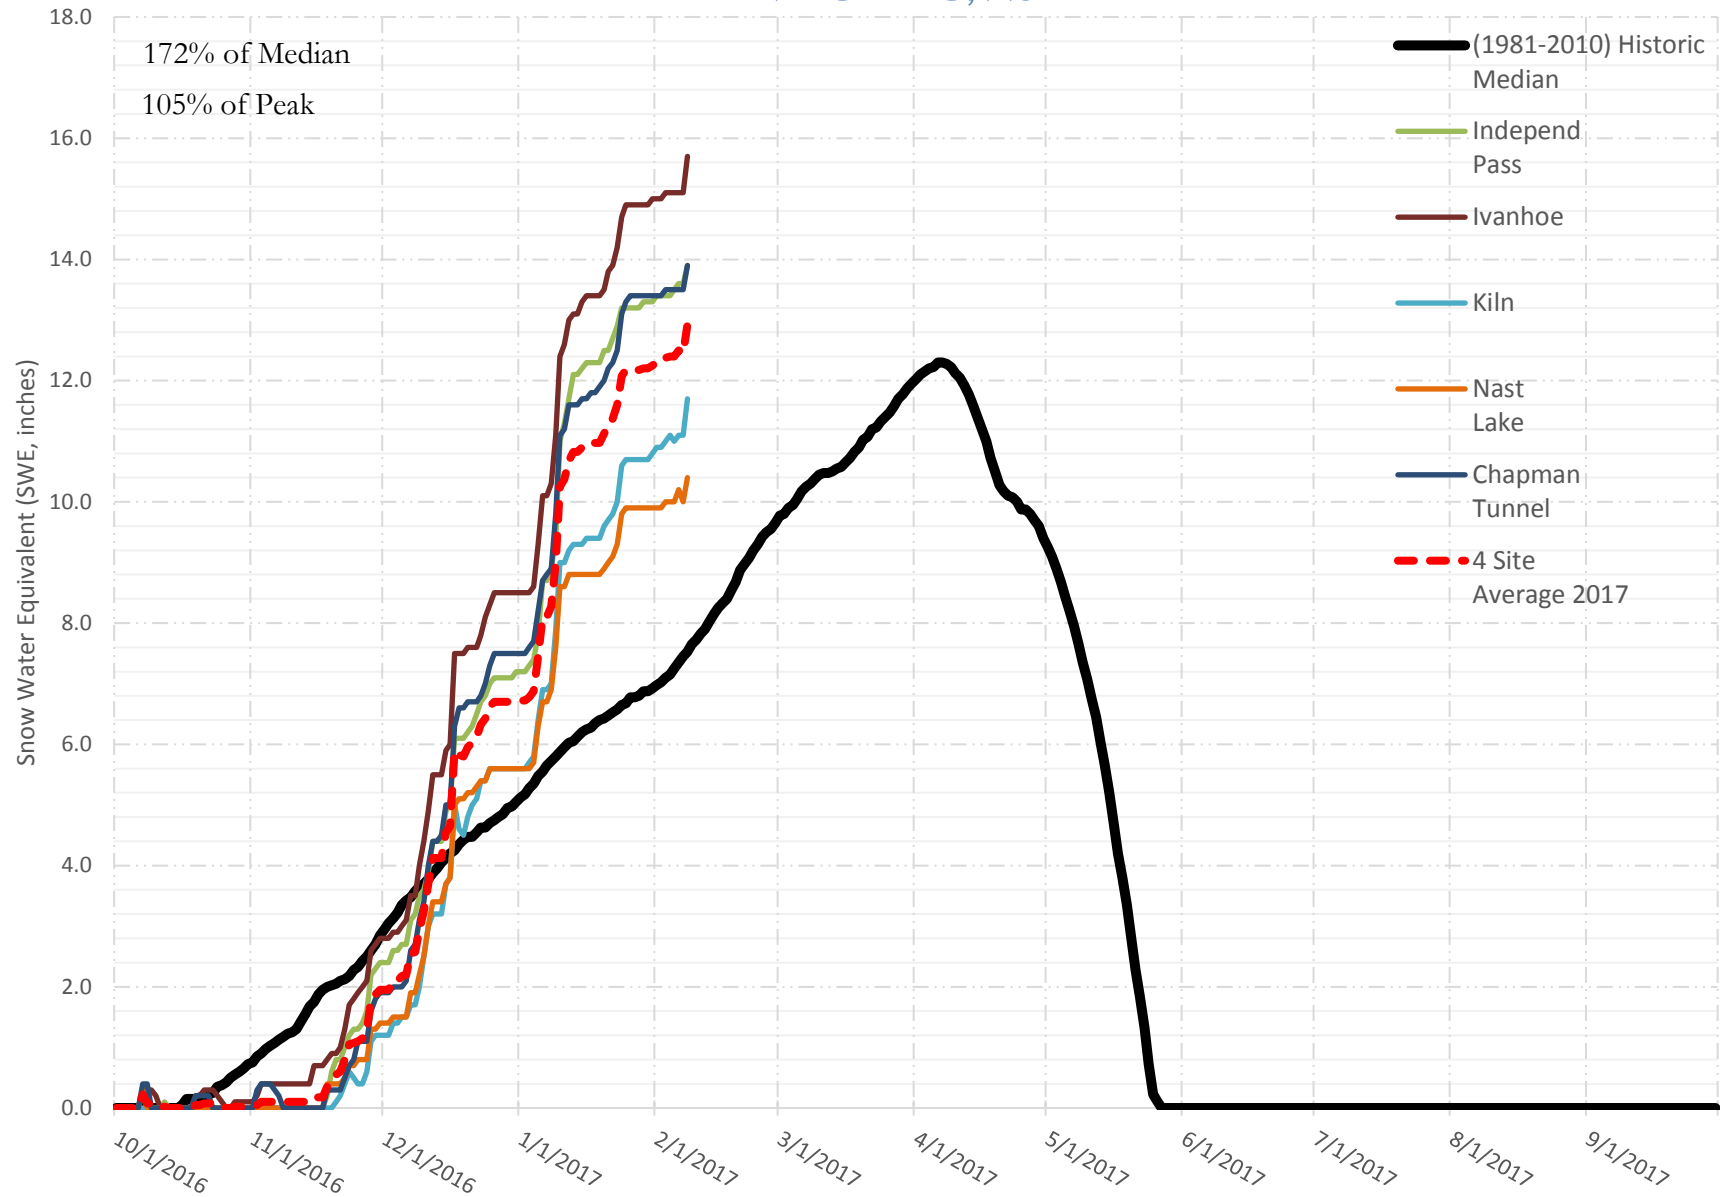

# FRY-ARK COLLECTION BASIN SNOWPACK VS ANNUAL BASIN AVERAGE W/ ASSOC. FRY-ARK IMPORTS

FEBRUARY 8, 2017

# FRY-ARK COLLECTION BASIN SNOWPACK W/ INDIVIDUAL SITES FEBRUARY 8, 2017

# UPPER ARK BASIN SNOWPACK W/ INDIVIDUAL SITES FEBRUARY 8, 2017