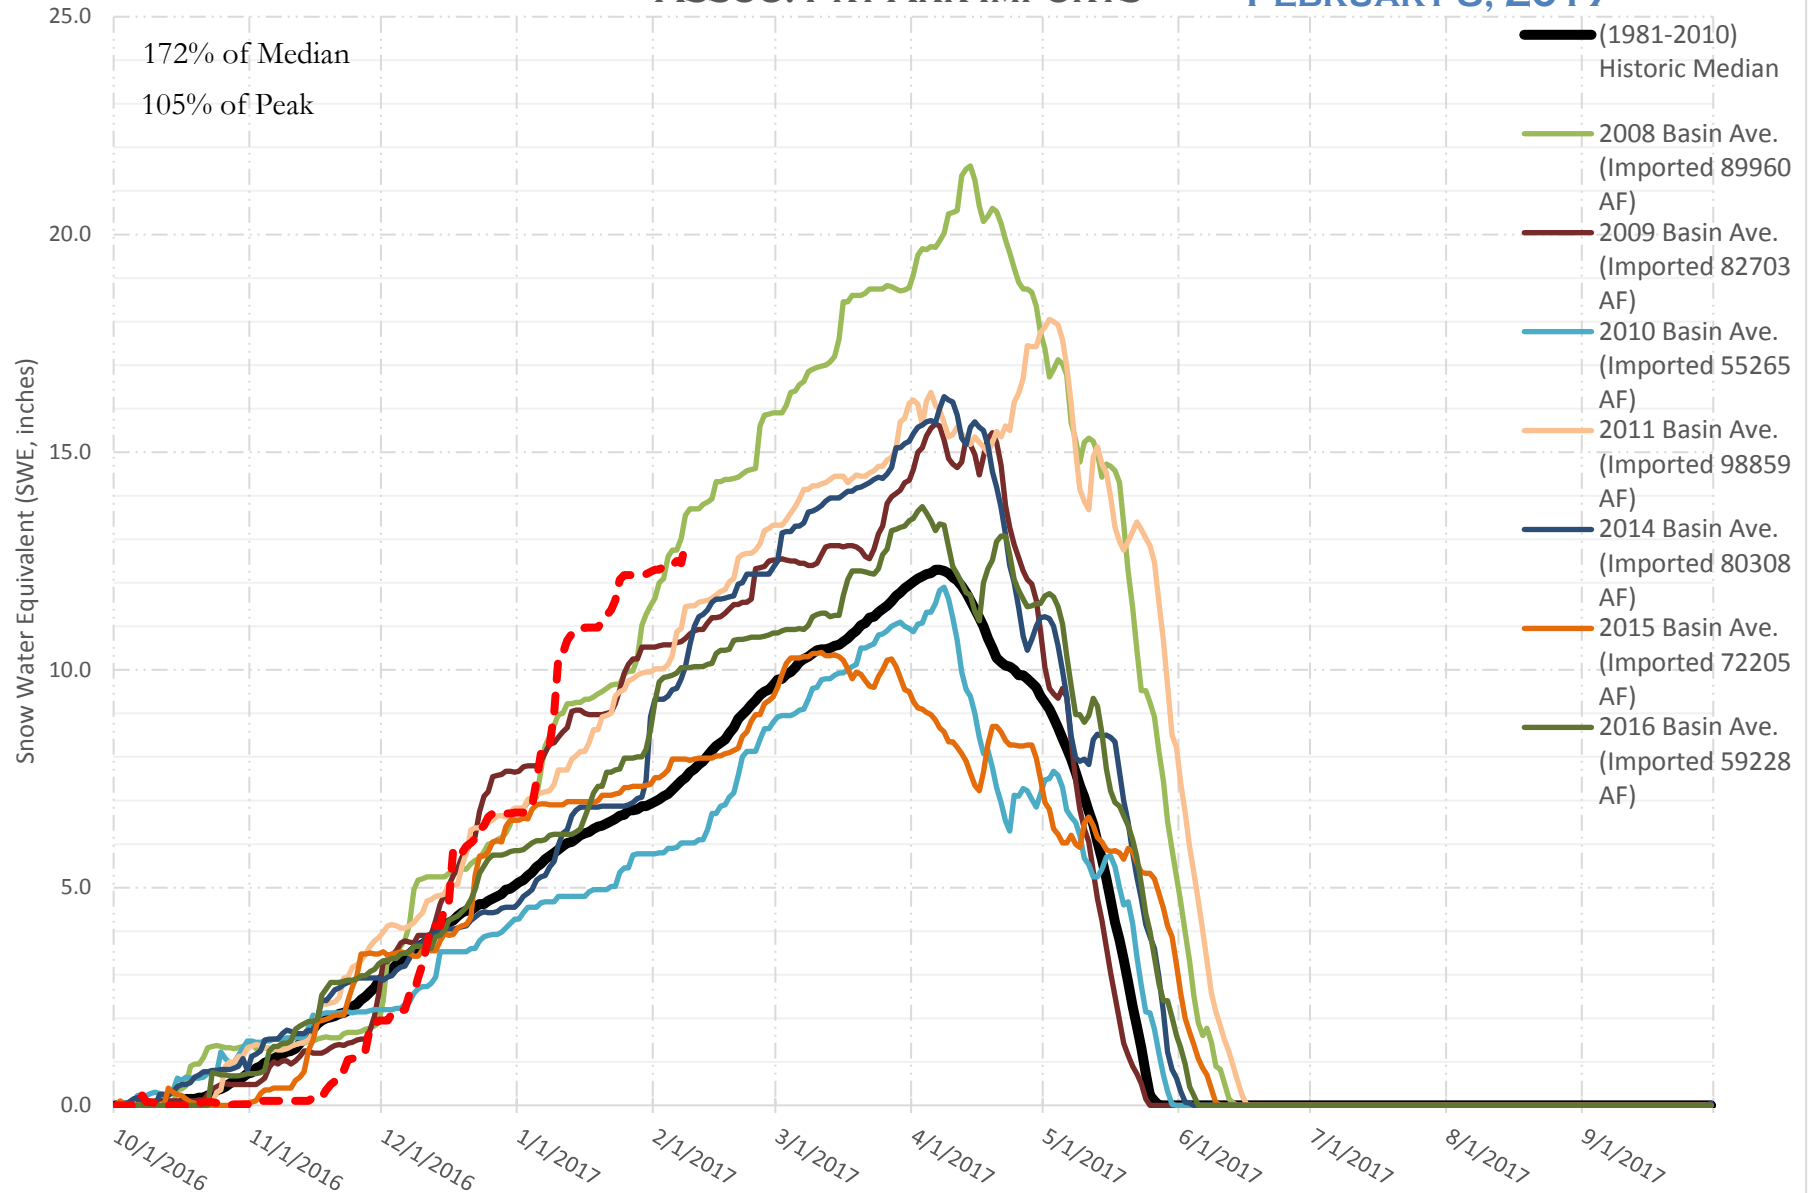

# FRY-ARK COLLECTION BASIN SNOWPACK VS ANNUAL BASIN AVERAGE W/ ASSOC. FRY-ARK IMPORTS

FEBRUARY 8, 2017

# FRY-ARK COLLECTION BASIN SNOWPACK W/ INDIVIDUAL SITES FEBRUARY 8, 2017

# UPPER ARK BASIN SNOWPACK W/ INDIVIDUAL SITES FEBRUARY 8, 2017