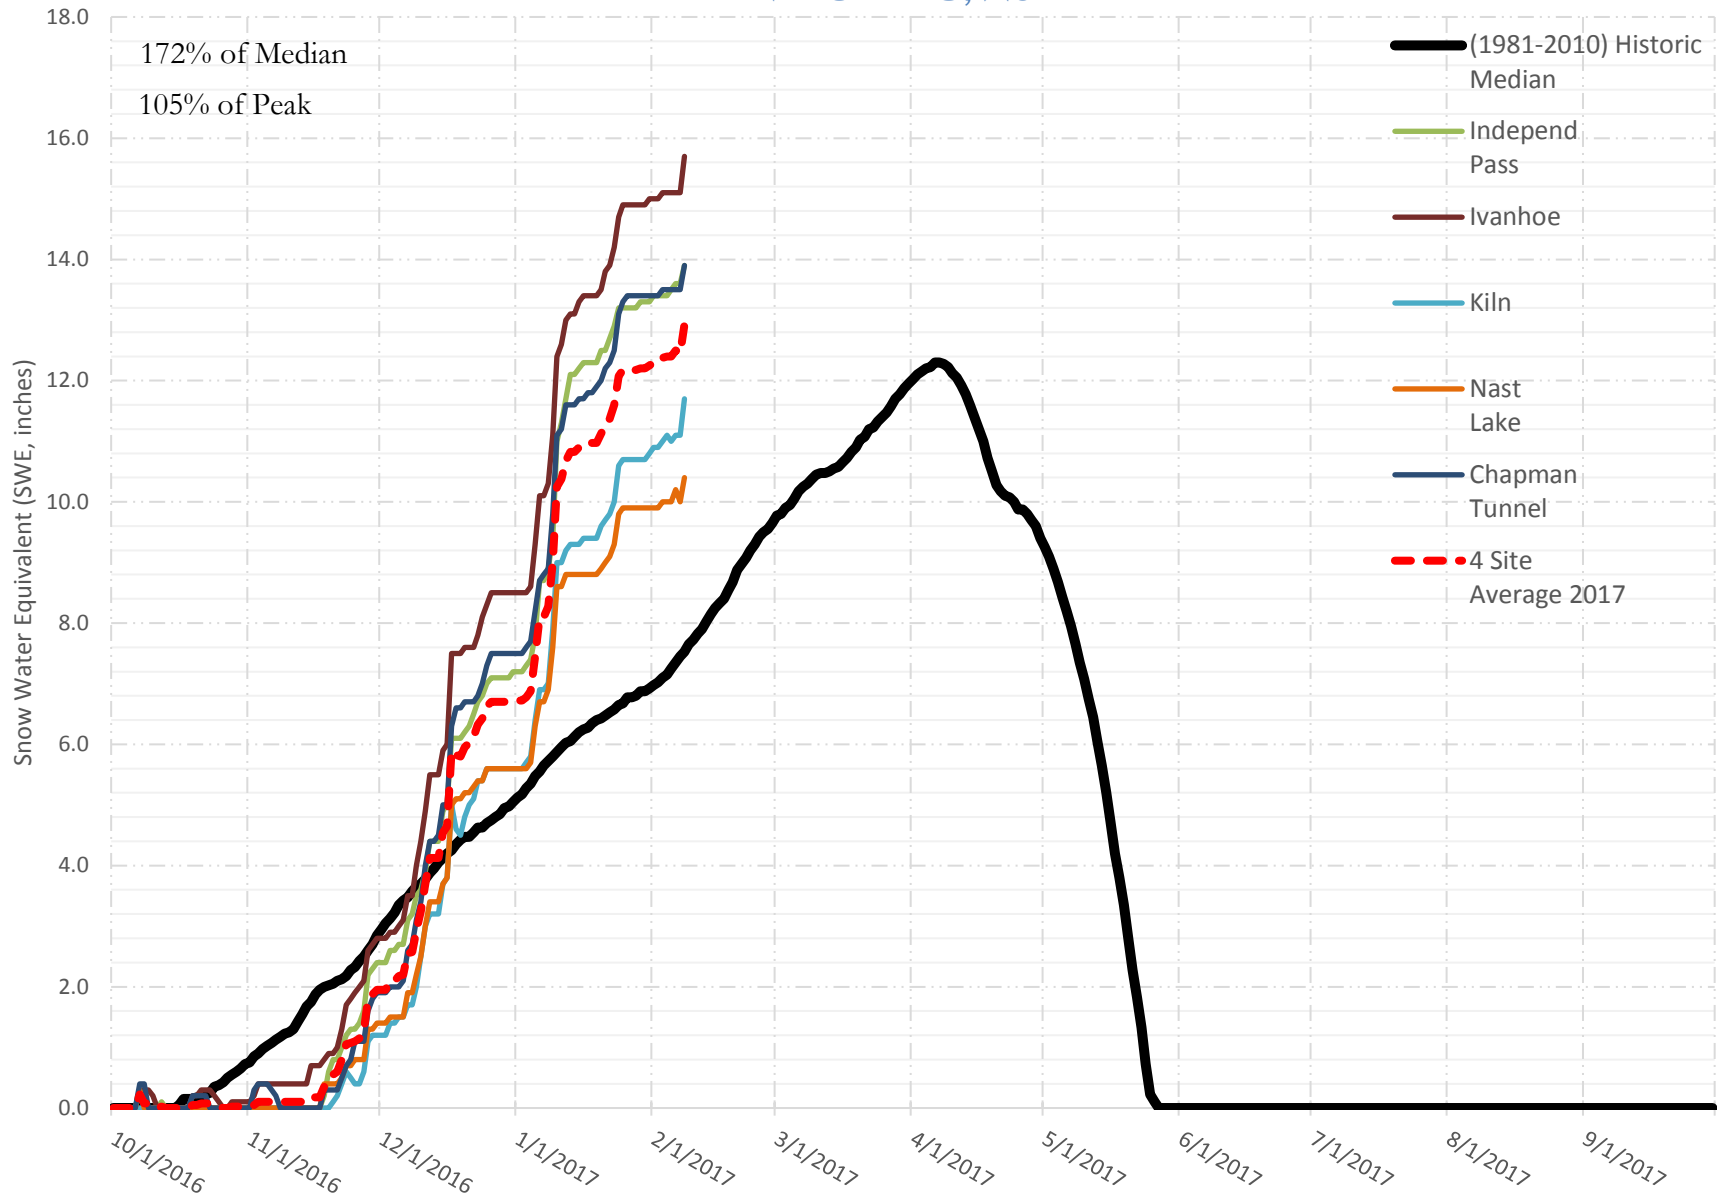

FRY-ARK COLLECTION BASIN SNOWPACK VS ANNUAL BASIN AVERAGE W/ ASSOC. FRY-ARK IMPORTS

FEBRUARY 8, 2017

FRY-ARK COLLECTION BASIN SNOWPACK W/ INDIVIDUAL SITES FEBRUARY 8, 2017

UPPER ARK BASIN SNOWPACK VS ANNUAL BASIN AVERAGE W/ ASSOC. FRY- ARK IMPORTS

FEBRUARY 8, 2017

UPPER ARK BASIN SNOWPACK W/ INDIVIDUAL SITES FEBRUARY 8, 2017