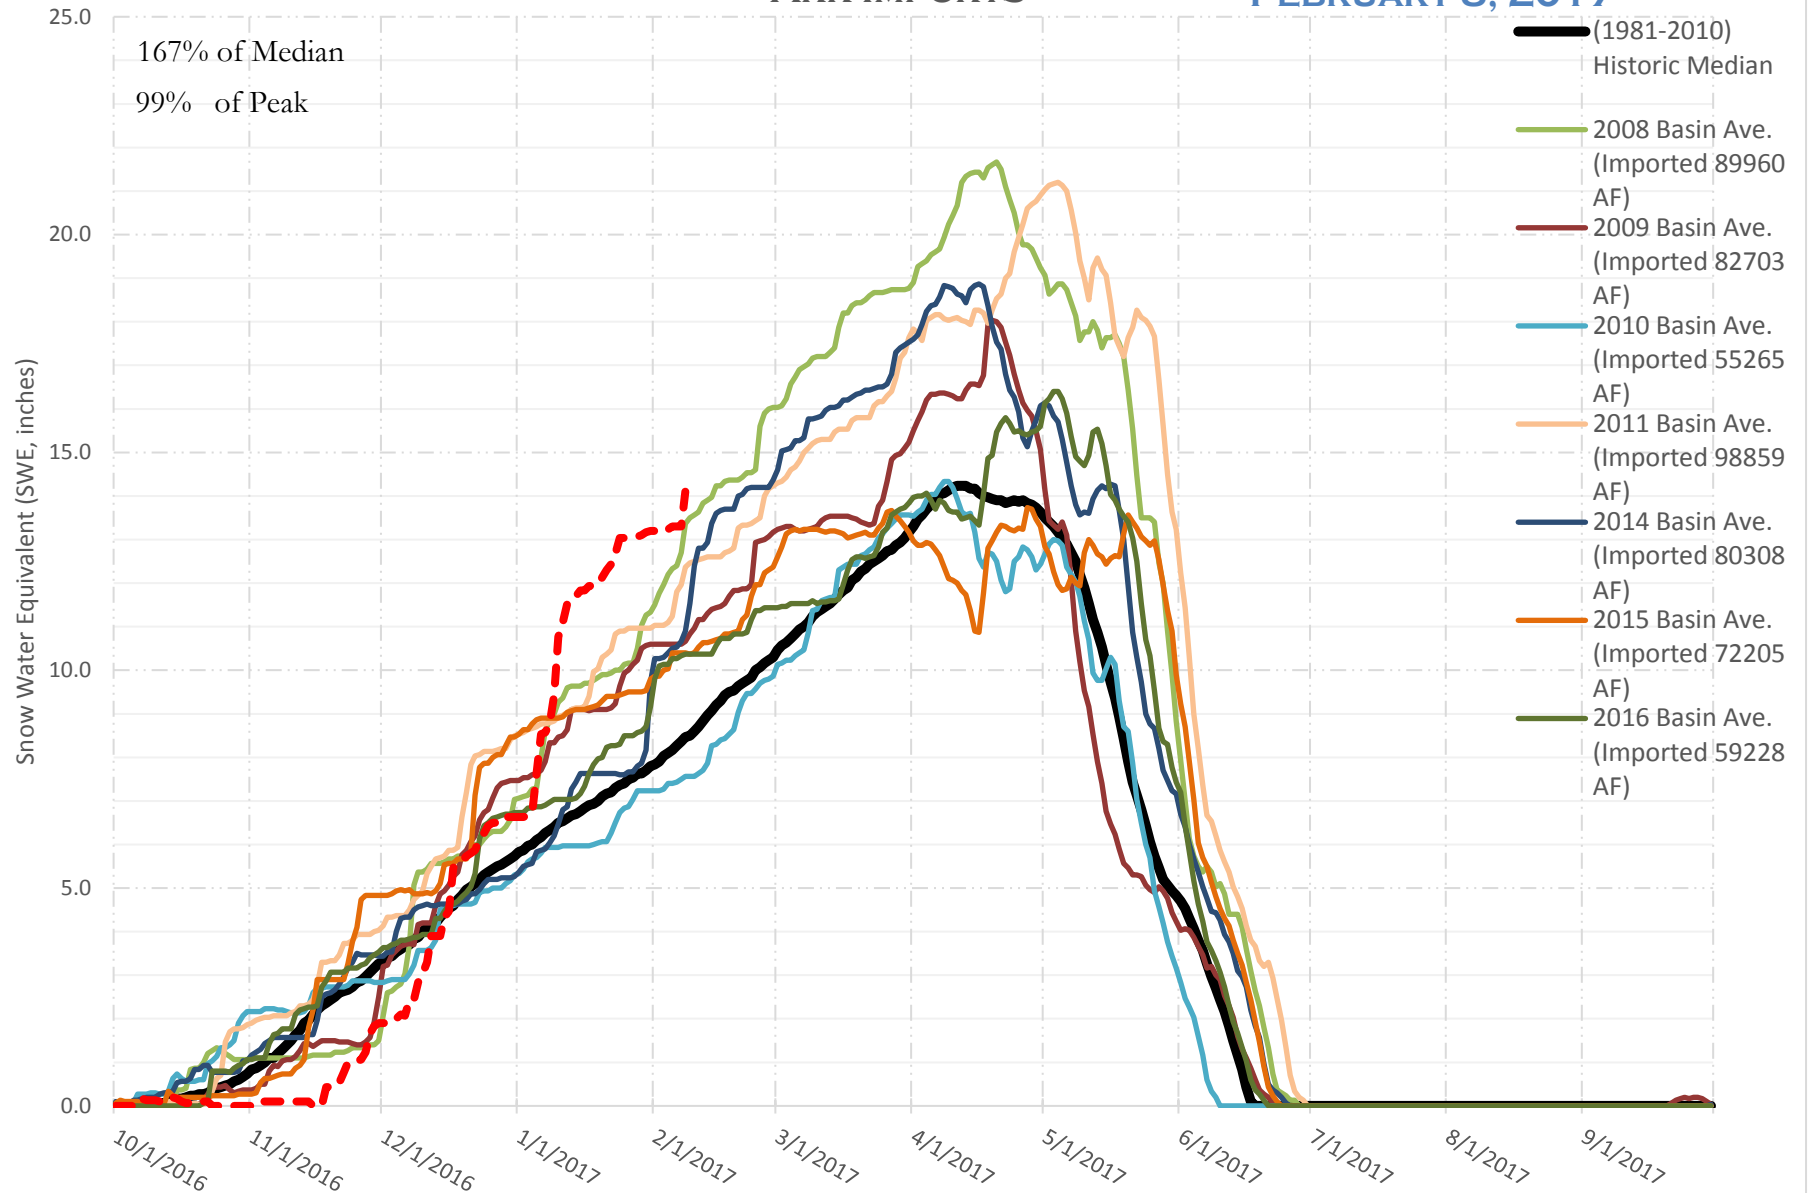

FRY-ARK COLLECTION BASIN SNOWPACK VS ANNUAL BASIN AVERAGE W/ ASSOC. FRY-ARK IMPORTS

FEBRUARY 8, 2017

FRY-ARK COLLECTION BASIN SNOWPACK W/ INDIVIDUAL SITES FEBRUARY 8, 2017

UPPER ARK BASIN SNOWPACK VS ANNUAL BASIN AVERAGE W/ ASSOC. FRY- ARK IMPORTS

FEBRUARY 8, 2017

UPPER ARK BASIN SNOWPACK W/ INDIVIDUAL SITES FEBRUARY 8, 2017