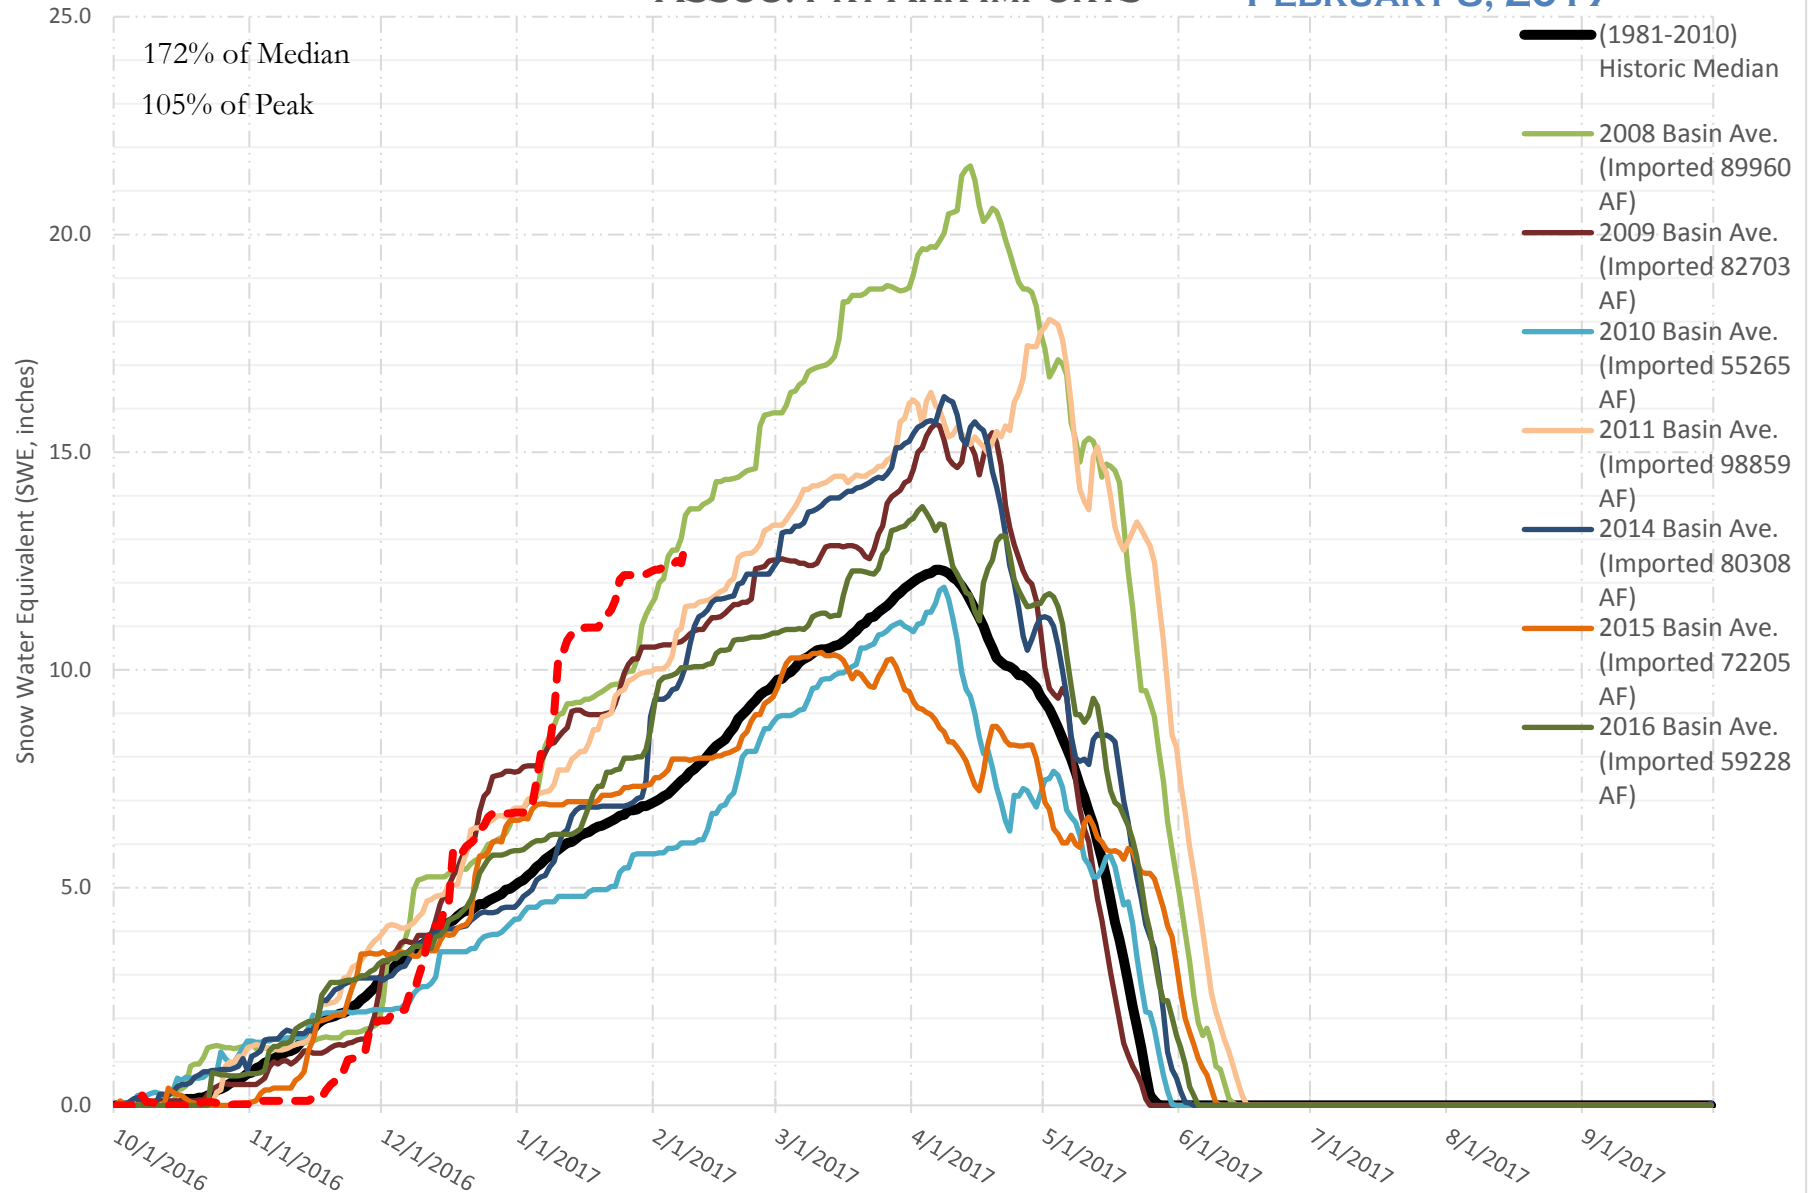

FRY-ARK COLLECTION BASIN SNOWPACK VS ANNUAL BASIN AVERAGE W/ ASSOC. FRY-ARK IMPORTS

FEBRUARY 8, 2017

FRY-ARK COLLECTION BASIN SNOWPACK W/ INDIVIDUAL SITES FEBRUARY 8, 2017

UPPER ARK BASIN SNOWPACK VS ANNUAL BASIN AVERAGE W/ ASSOC. FRY- ARK IMPORTS

FEBRUARY 8, 2017

UPPER ARK BASIN SNOWPACK W/ INDIVIDUAL SITES FEBRUARY 8, 2017