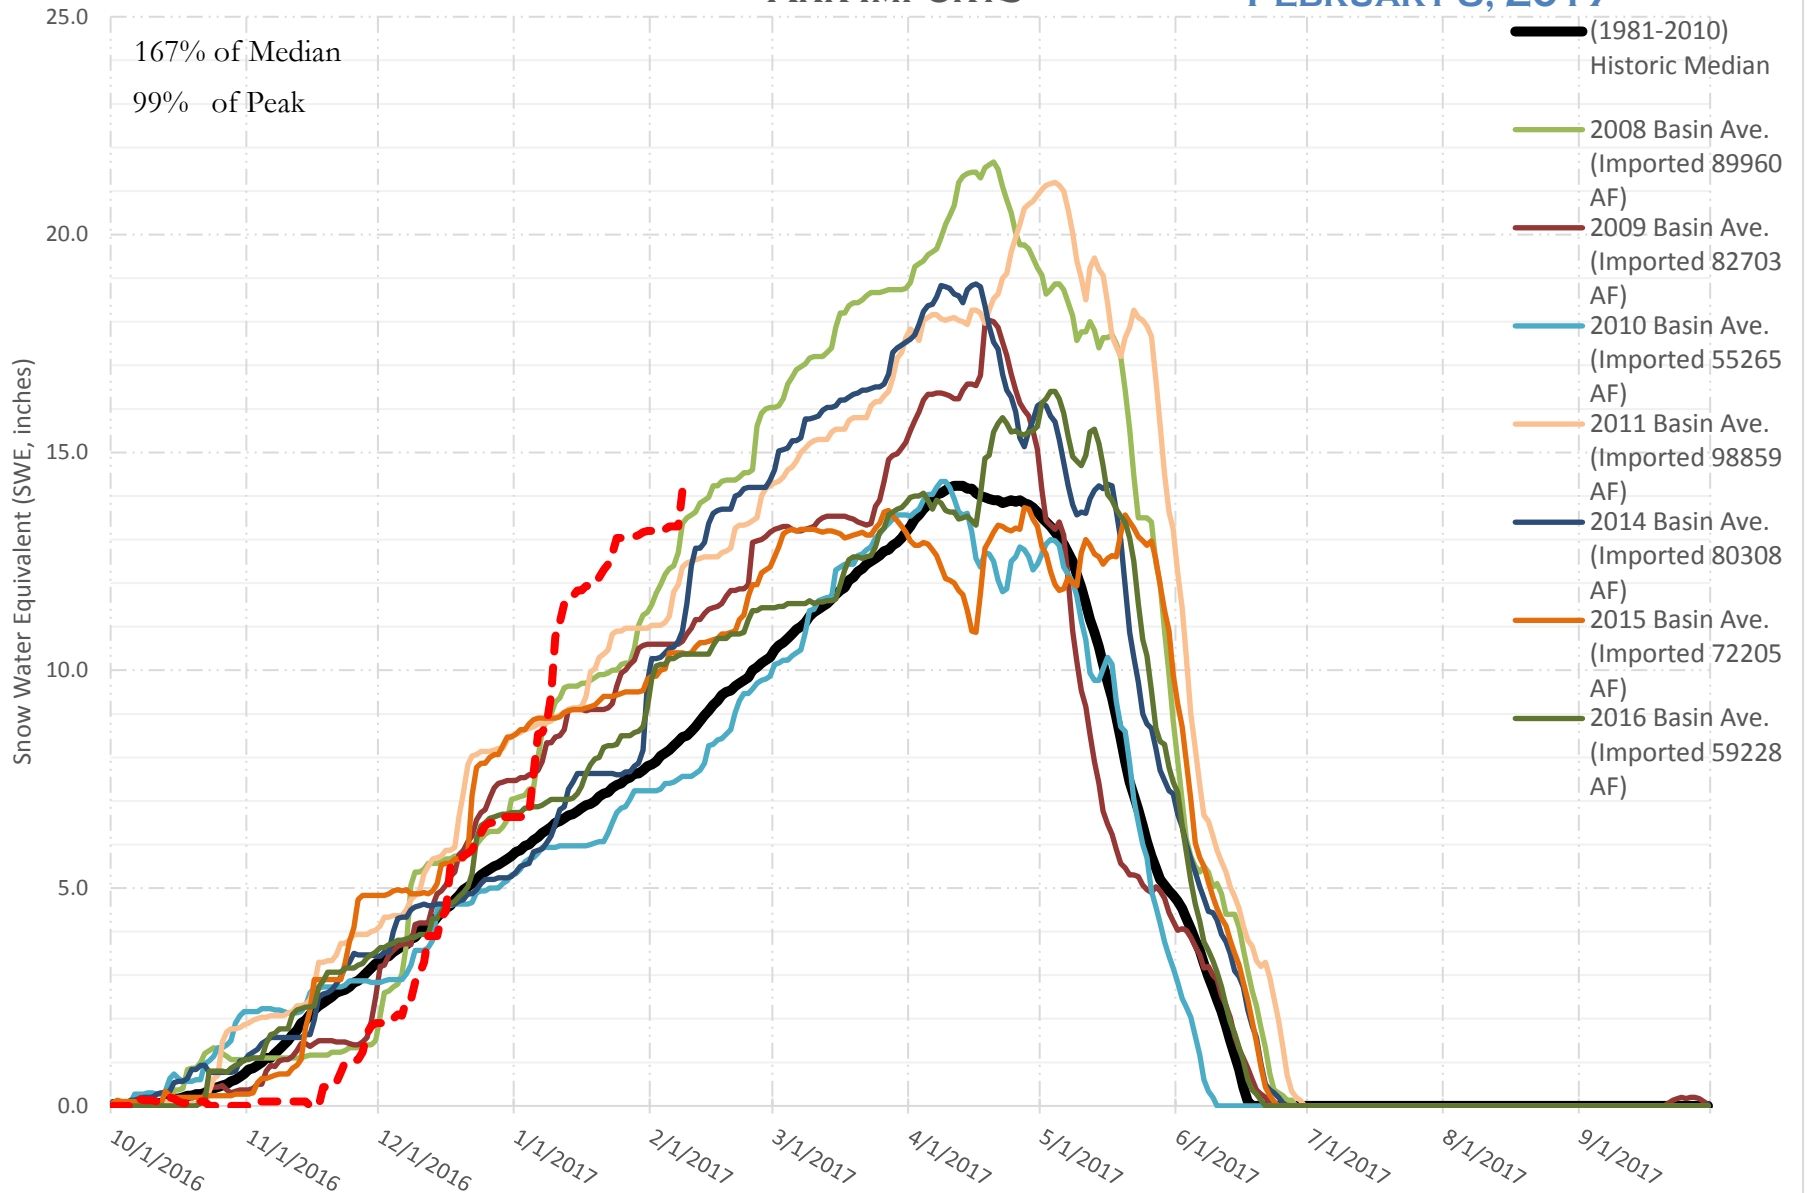

UPPER ARK BASIN SNOWPACK VS ANNUAL BASIN AVERAGE W/ ASSOC. FRY- ARK IMPORTS

FEBRUARY 8, 2017