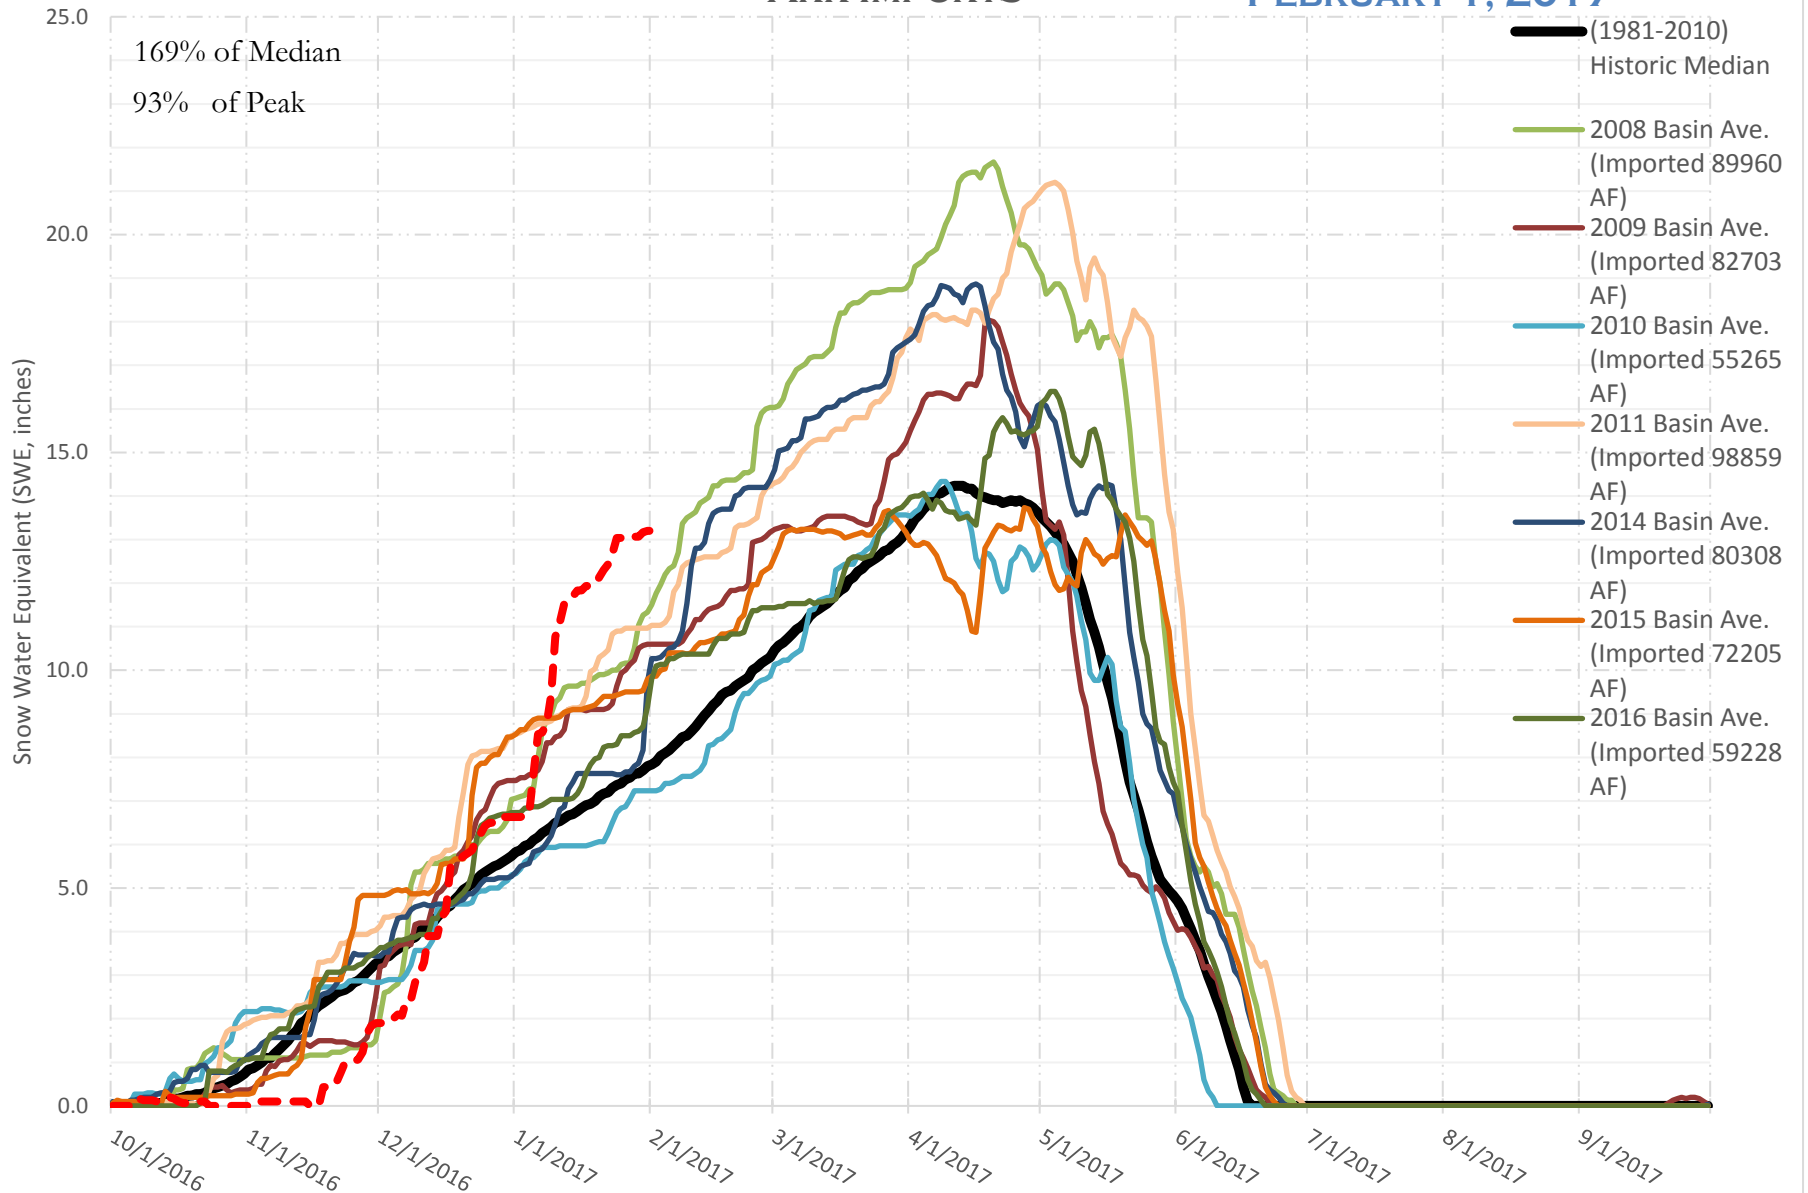

FRY-ARK COLLECTION BASIN SNOWPACK W/ INDIVIDUAL SITES FEBRUARY 1, 2017

UPPER ARK BASIN SNOWPACK VS ANNUAL BASIN AVERAGE W/ ASSOC. FRY- ARK IMPORTS

FEBRUARY 1, 2017

UPPER ARK BASIN SNOWPACK W/ INDIVIDUAL SITES FEBRUARY 1, 2017