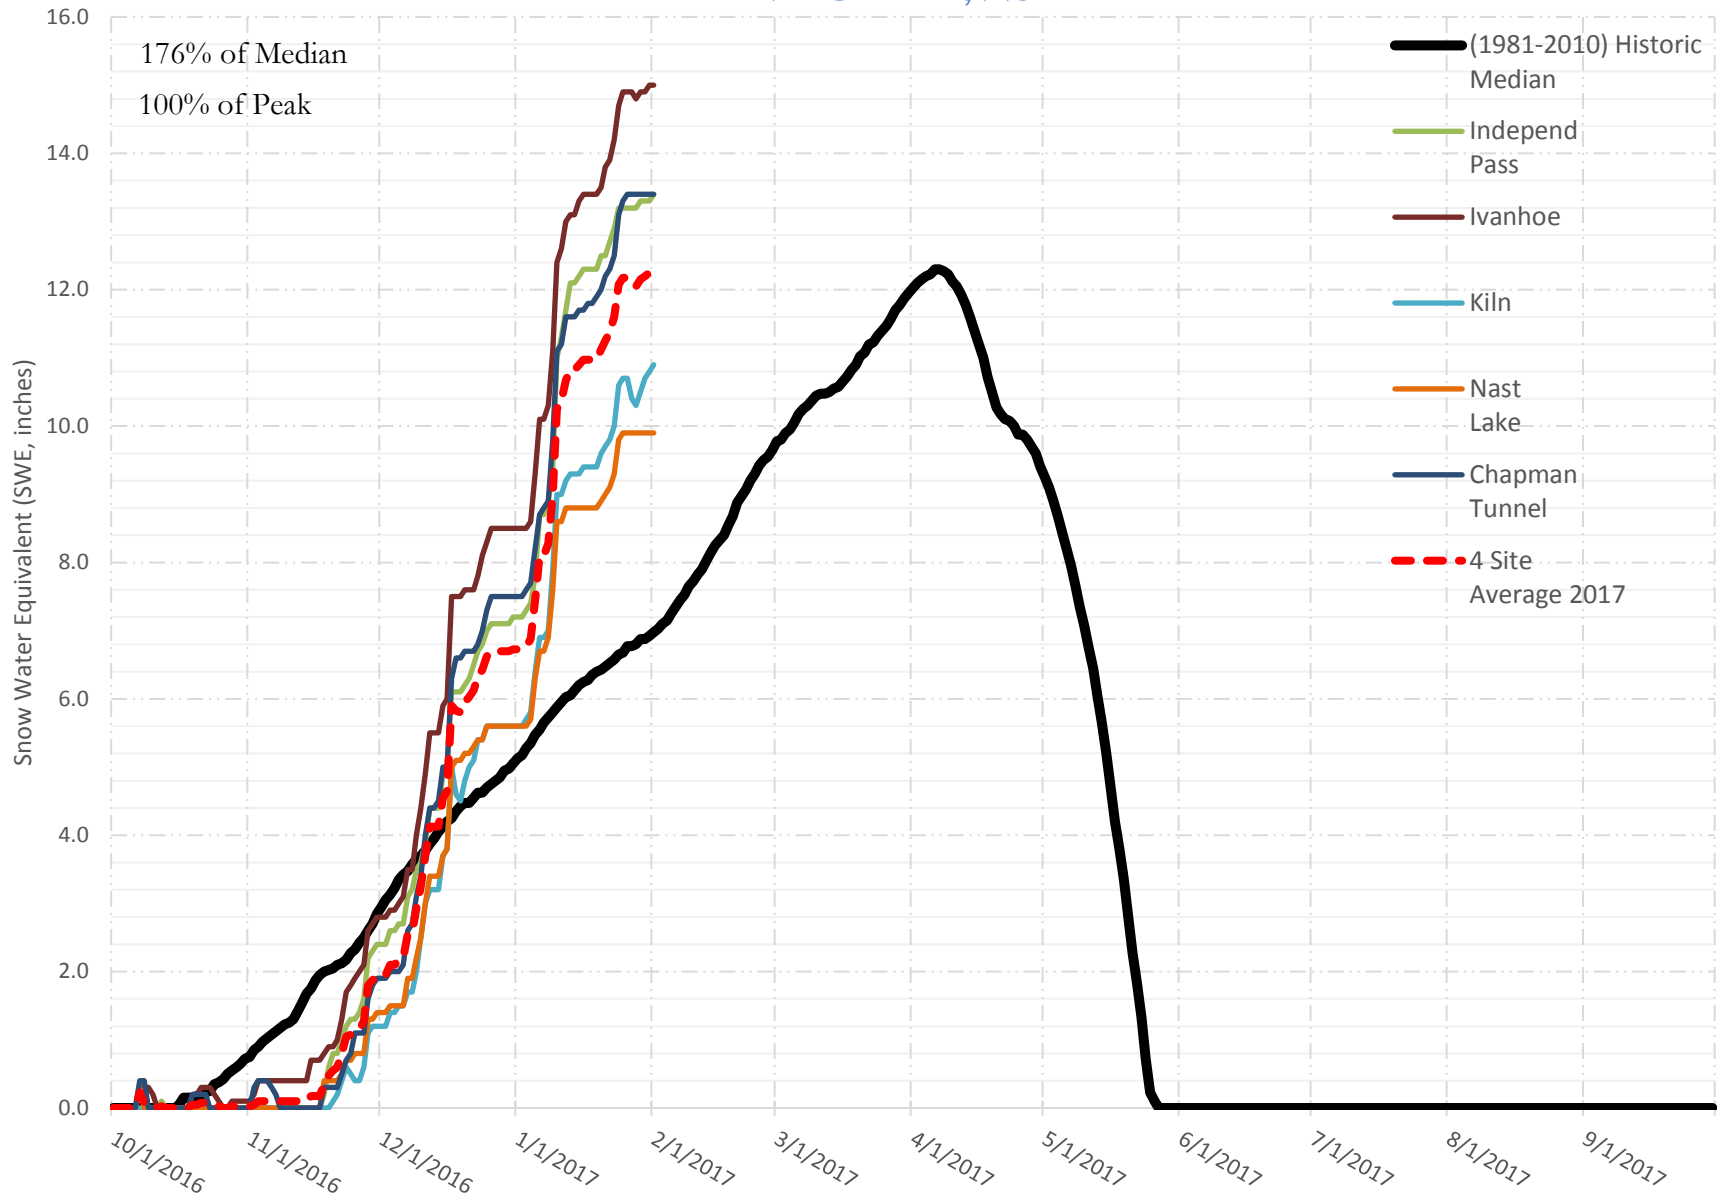

FRY-ARK COLLECTION BASIN SNOWPACK W/ INDIVIDUAL SITES FEBRUARY 1, 2017

UPPER ARK BASIN SNOWPACK VS ANNUAL BASIN AVERAGE W/ ASSOC. FRY- ARK IMPORTS

FEBRUARY 1, 2017

UPPER ARK BASIN SNOWPACK W/ INDIVIDUAL SITES FEBRUARY 1, 2017