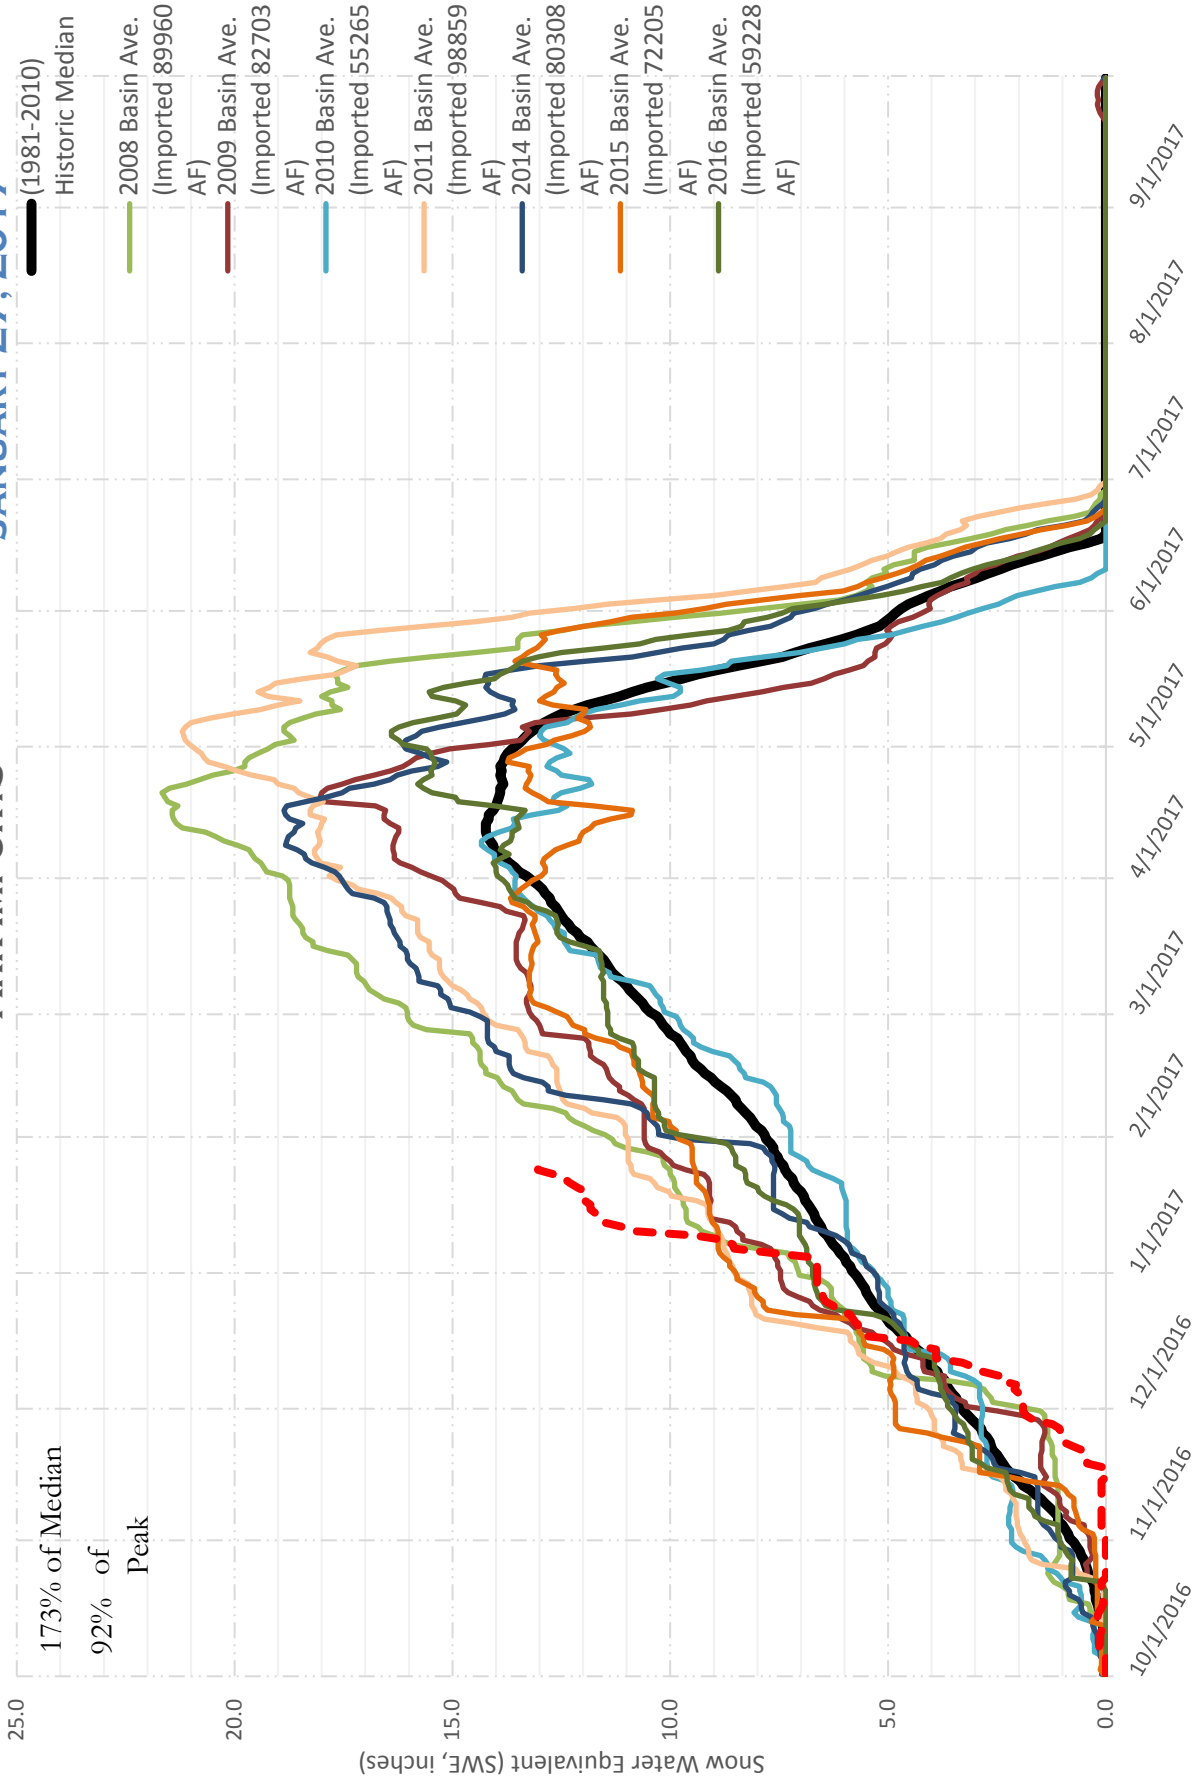

FRY-ARK COLLECTION BASIN SNOWPACK VS ANNUAL BASIN AVERAGE W/ ASSOC. FRY-ARK IMPORTS

JANUARY 27, 2017

179% of Median
99% of Peak

UPPER ARK BASIN SNOWPACK VS ANNUAL BASIN AVERAGE W/ ASSOC. FRY- JANUARY 27, 2017

ARK IMPORTS

173% of Median
92% of Peak

(1981-2010)
Historic Median

2008 Basin Ave.
(Imported 89960
AF)

2009 Basin Ave.
(Imported 82703
AF)

2010 Basin Ave.
(Imported 55265
AF)

2011 Basin Ave.
(Imported 98859
AF)

2014 Basin Ave.
(Imported 80308
AF)

2015 Basin Ave.
(Imported 72205
AF)

2016 Basin Ave.
(Imported 59228
AF)

10/1/2016
11/1/2016
12/1/2016
1/1/2017
2/1/2017
3/1/2017
4/1/2017
5/1/2017
6/1/2017
7/1/2017
8/1/2017
9/1/2017

UPPER ARK BASIN SNOWPACK W/ INDIVIDUAL SITES JANUARY 27, 2017