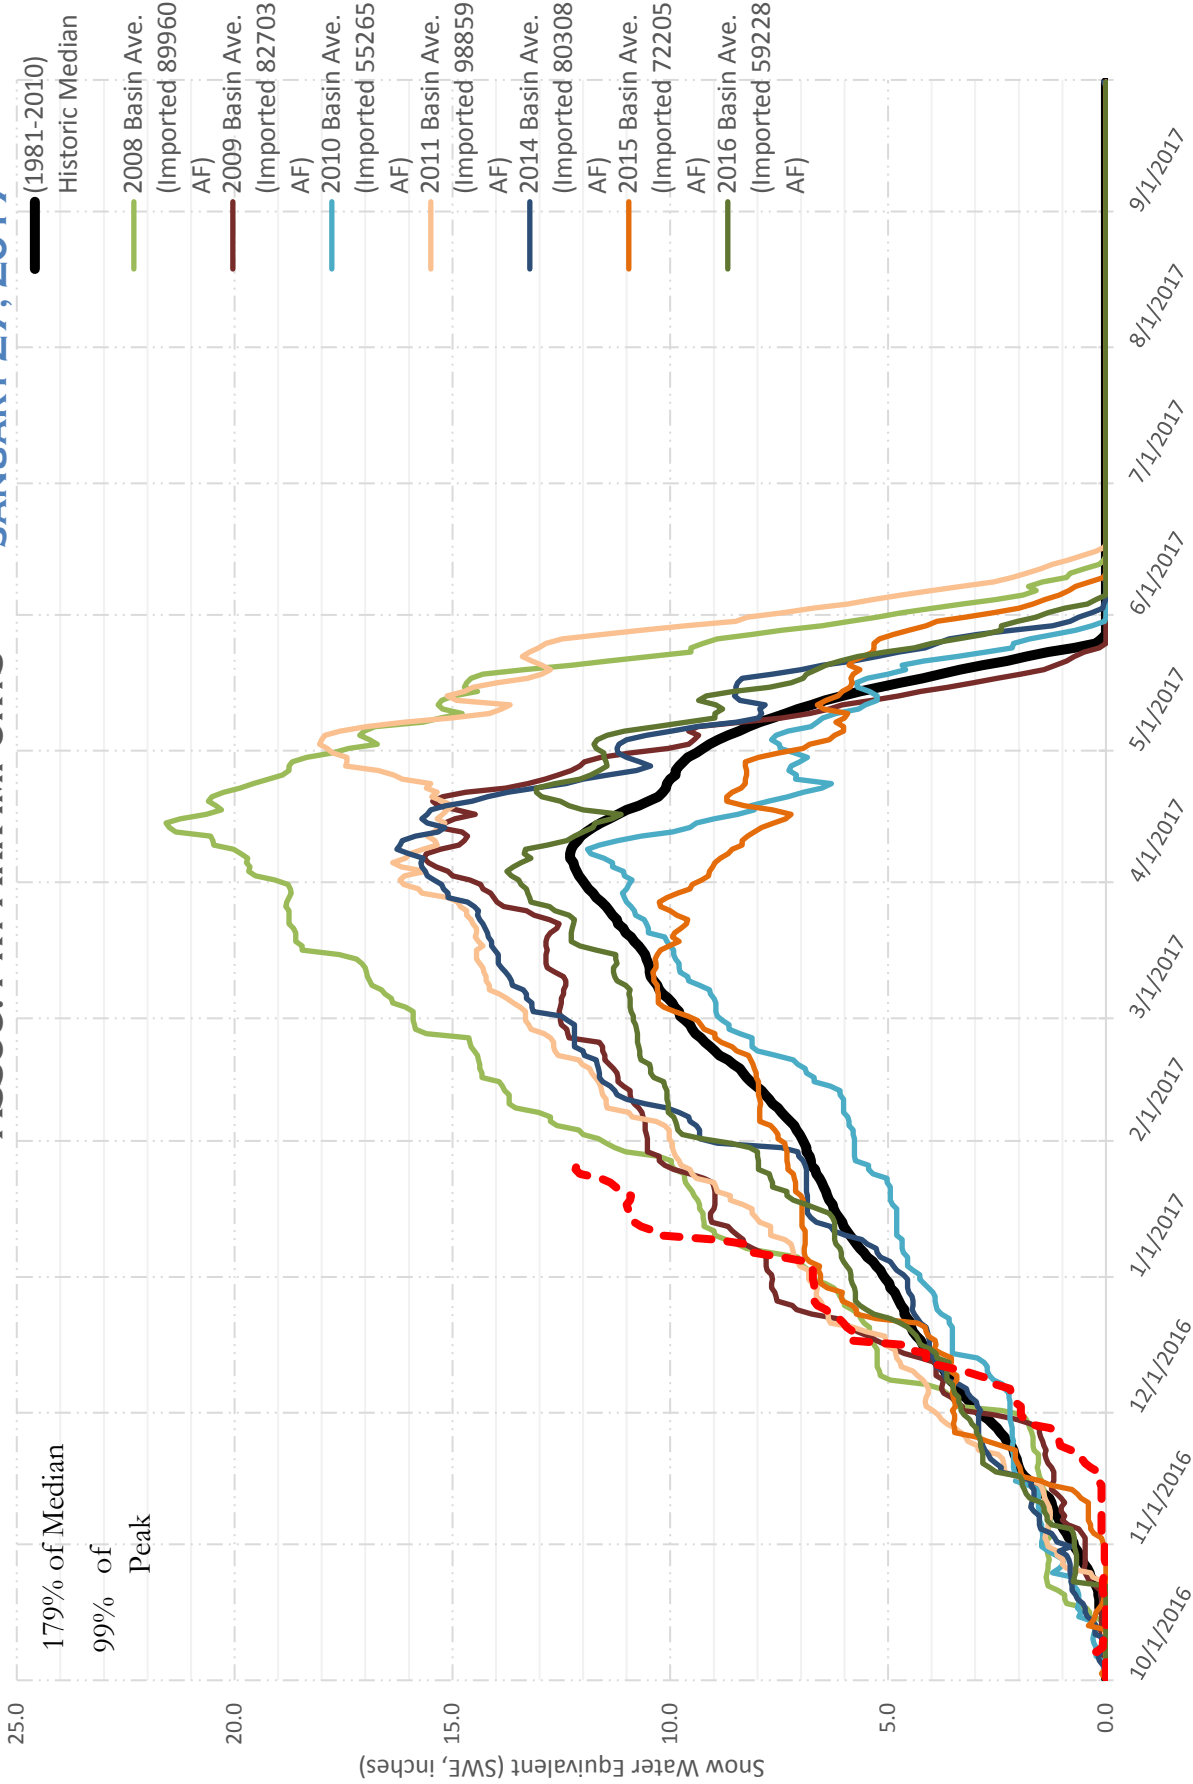

FRY-ARK COLLECTION BASIN SNOWPACK VS ANNUAL BASIN AVERAGE W/ ASSOC. FRY-ARK IMPORTS

JANUARY 27, 2017

179% of Median
99% of Peak

FRY-ARK COLLECTION BASIN SNOWPACK W/ INDIVIDUAL SITES JANUARY 27, 2017

UPPER ARK BASIN SNOWPACK VS ANNUAL BASIN AVERAGE W/ ASSOC. FRY- JANUARY 27, 2017

ARK IMPORTS

UPPER ARK BASIN SNOWPACK W/ INDIVIDUAL SITES JANUARY 27, 2017