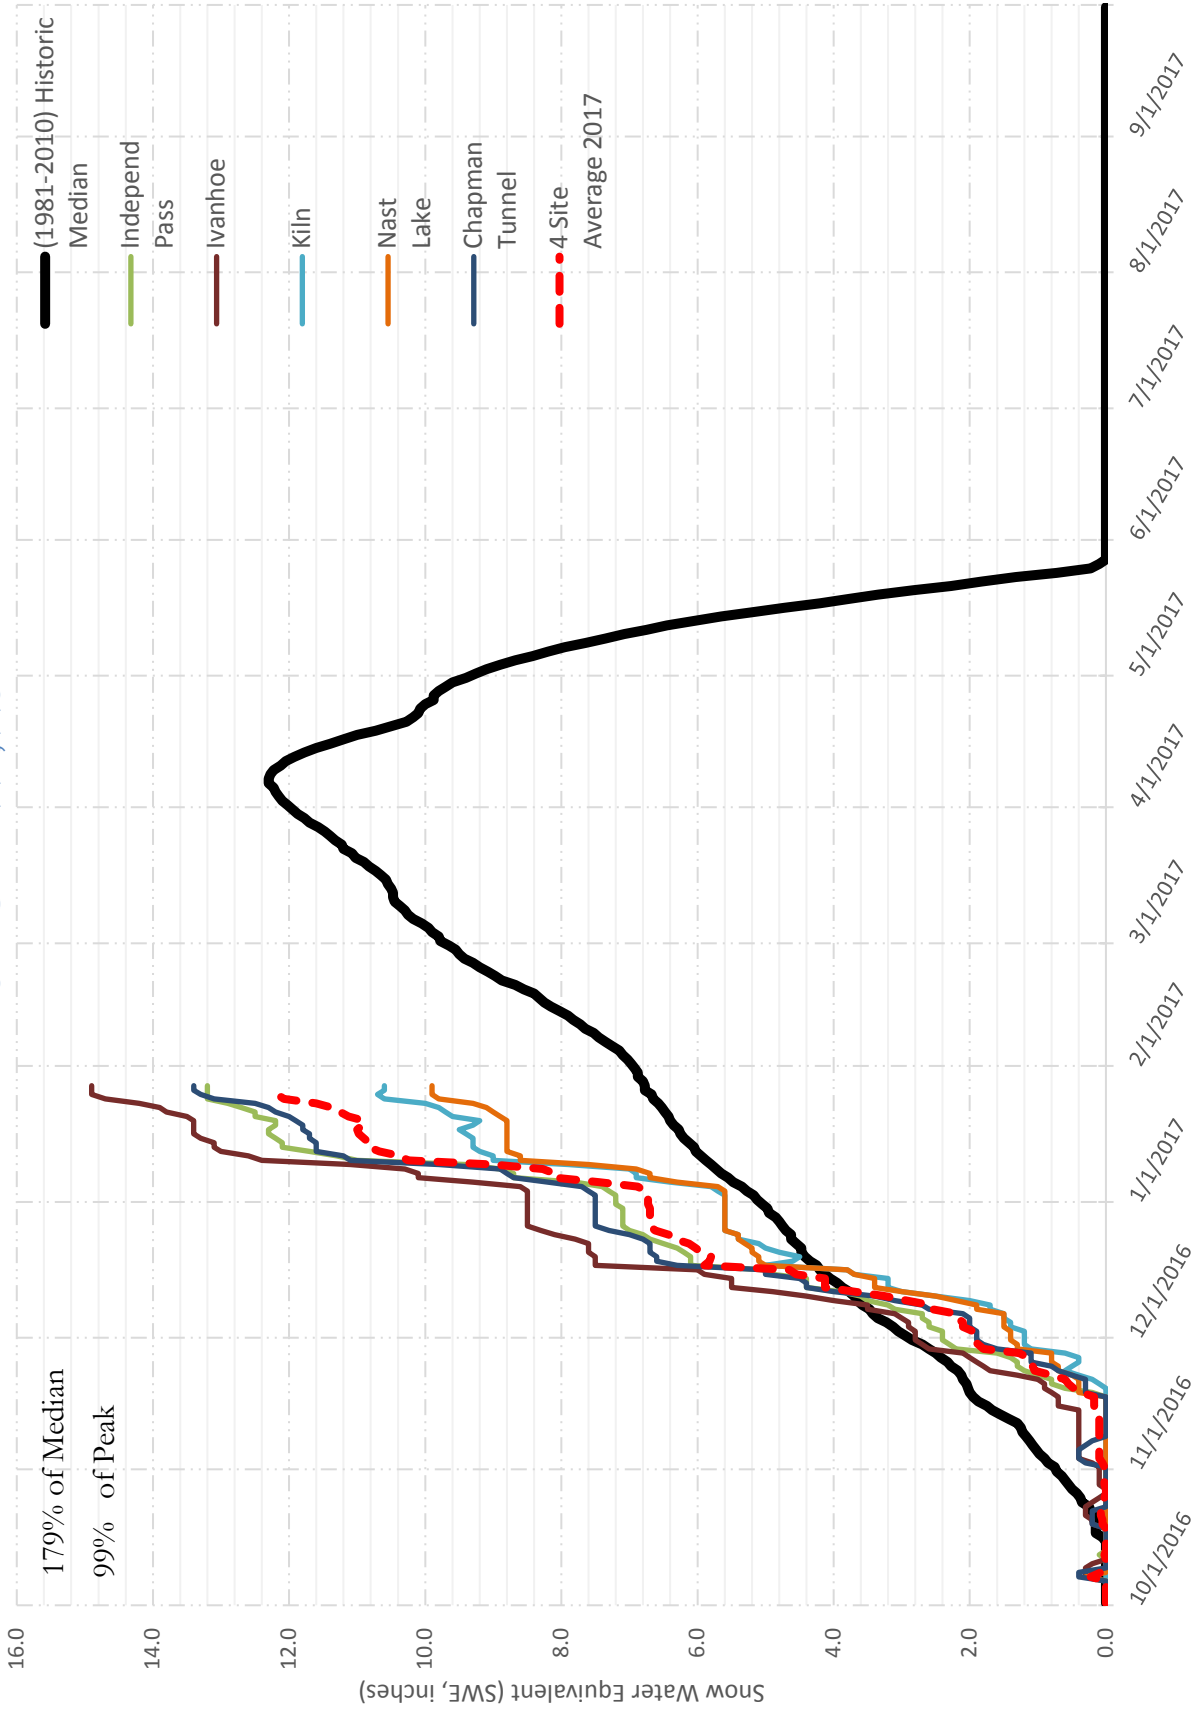

FRY-ARK COLLECTION BASIN SNOWPACK VS ANNUAL BASIN AVERAGE W/ ASSOC. FRY-ARK IMPORTS

JANUARY 27, 2017

179% of Median
99% of Peak

FRY-ARK COLLECTION BASIN SNOWPACK W/ INDIVIDUAL SITES JANUARY 27, 2017

UPPER ARK BASIN SNOWPACK VS ANNUAL BASIN AVERAGE W/ ASSOC. FRY- JANUARY 27, 2017