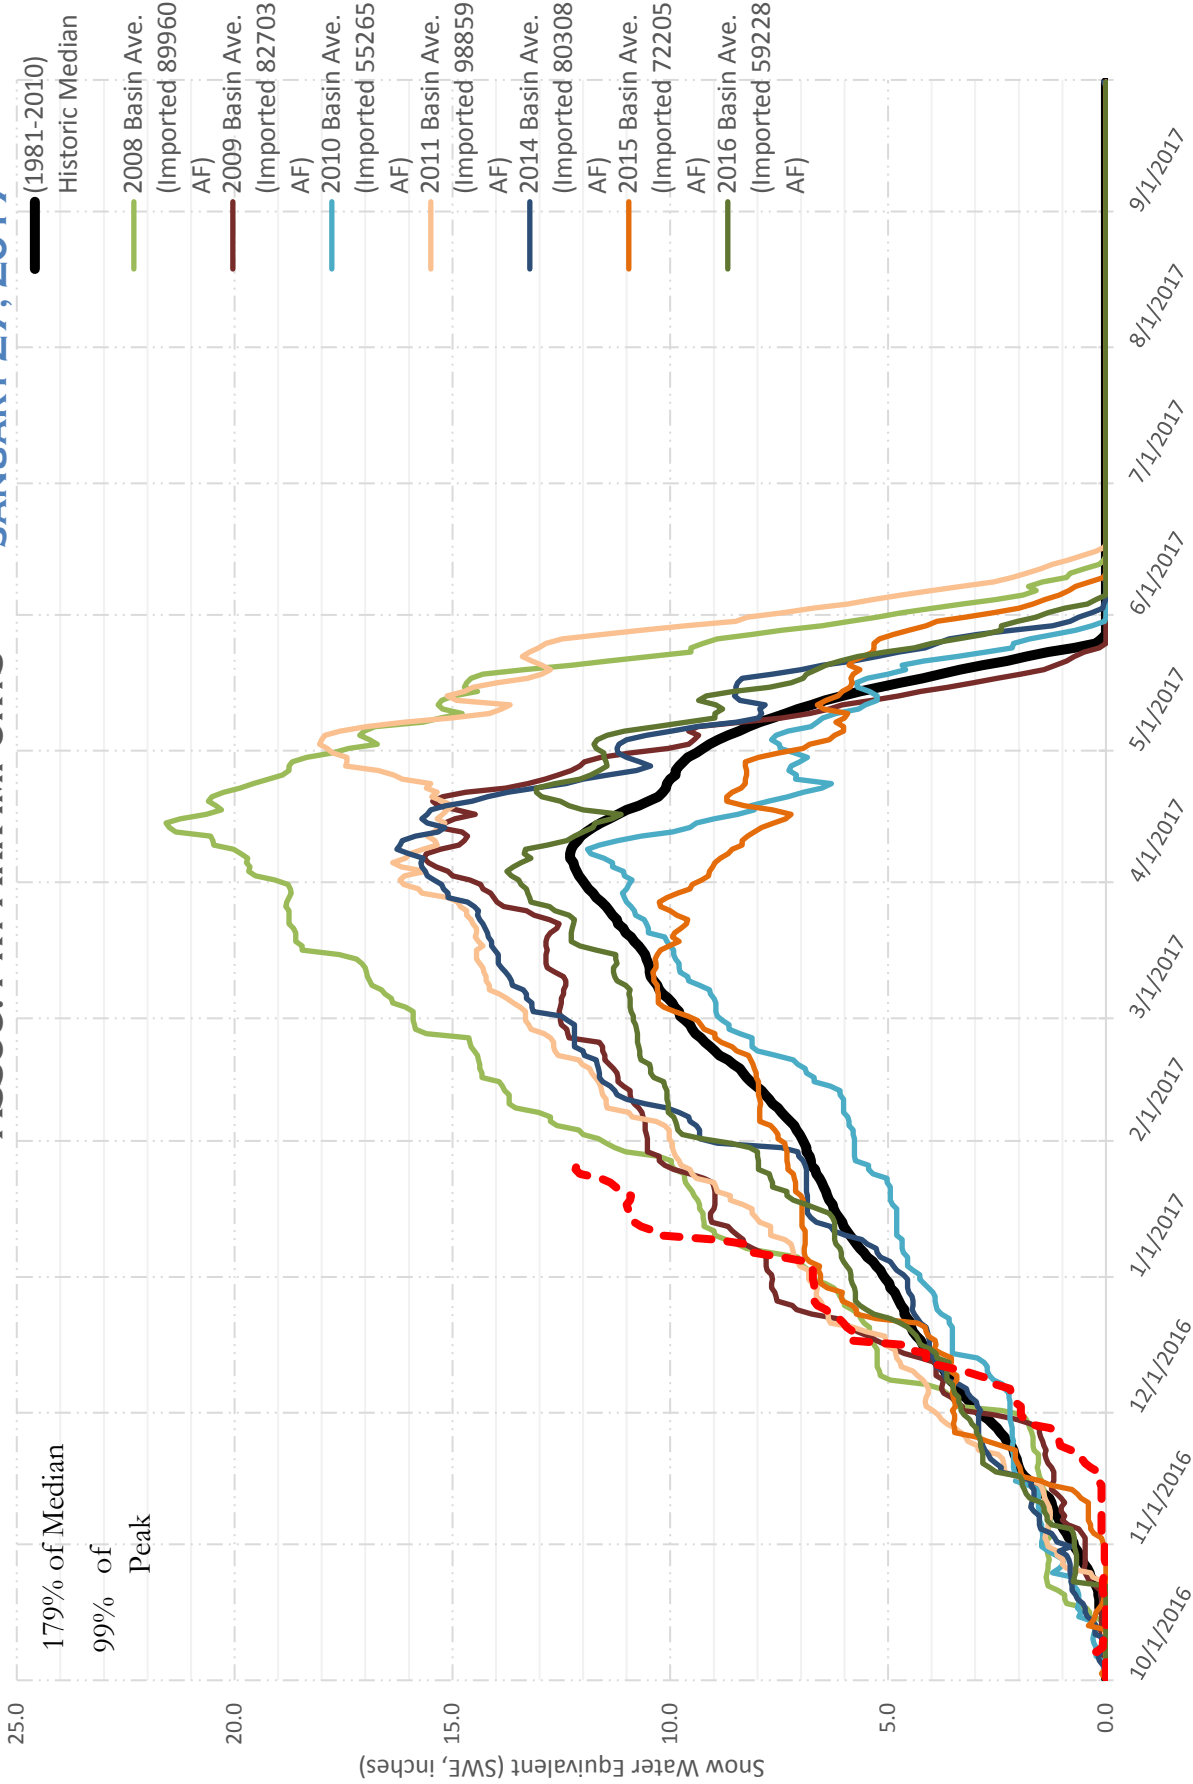

FRY-ARK COLLECTION BASIN SNOWPACK VS ANNUAL BASIN AVERAGE W/ ASSOC. FRY-ARK IMPORTS

JANUARY 27, 2017

179% of Median
99% of Peak

UPPER ARK BASIN SNOWPACK VS ANNUAL BASIN AVERAGE W/ ASSOC. FRY- JANUARY 27, 2017

ARK IMPORTS

173% of Median
92% of Peak

(1981-2010)
Historic Median

2008 Basin Ave.
(Imported 89960
AF)

2009 Basin Ave.
(Imported 82703
AF)

2010 Basin Ave.
(Imported 55265
AF)

2011 Basin Ave.
(Imported 98859
AF)

2014 Basin Ave.
(Imported 80308
AF)

2015 Basin Ave.
(Imported 72205
AF)

2016 Basin Ave.
(Imported 59228
AF)

10/1/2016
11/1/2016
12/1/2016
1/1/2017
2/1/2017
3/1/2017
4/1/2017
5/1/2017
6/1/2017
7/1/2017
8/1/2017
9/1/2017

UPPER ARK BASIN SNOWPACK W/ INDIVIDUAL SITES JANUARY 27, 2017