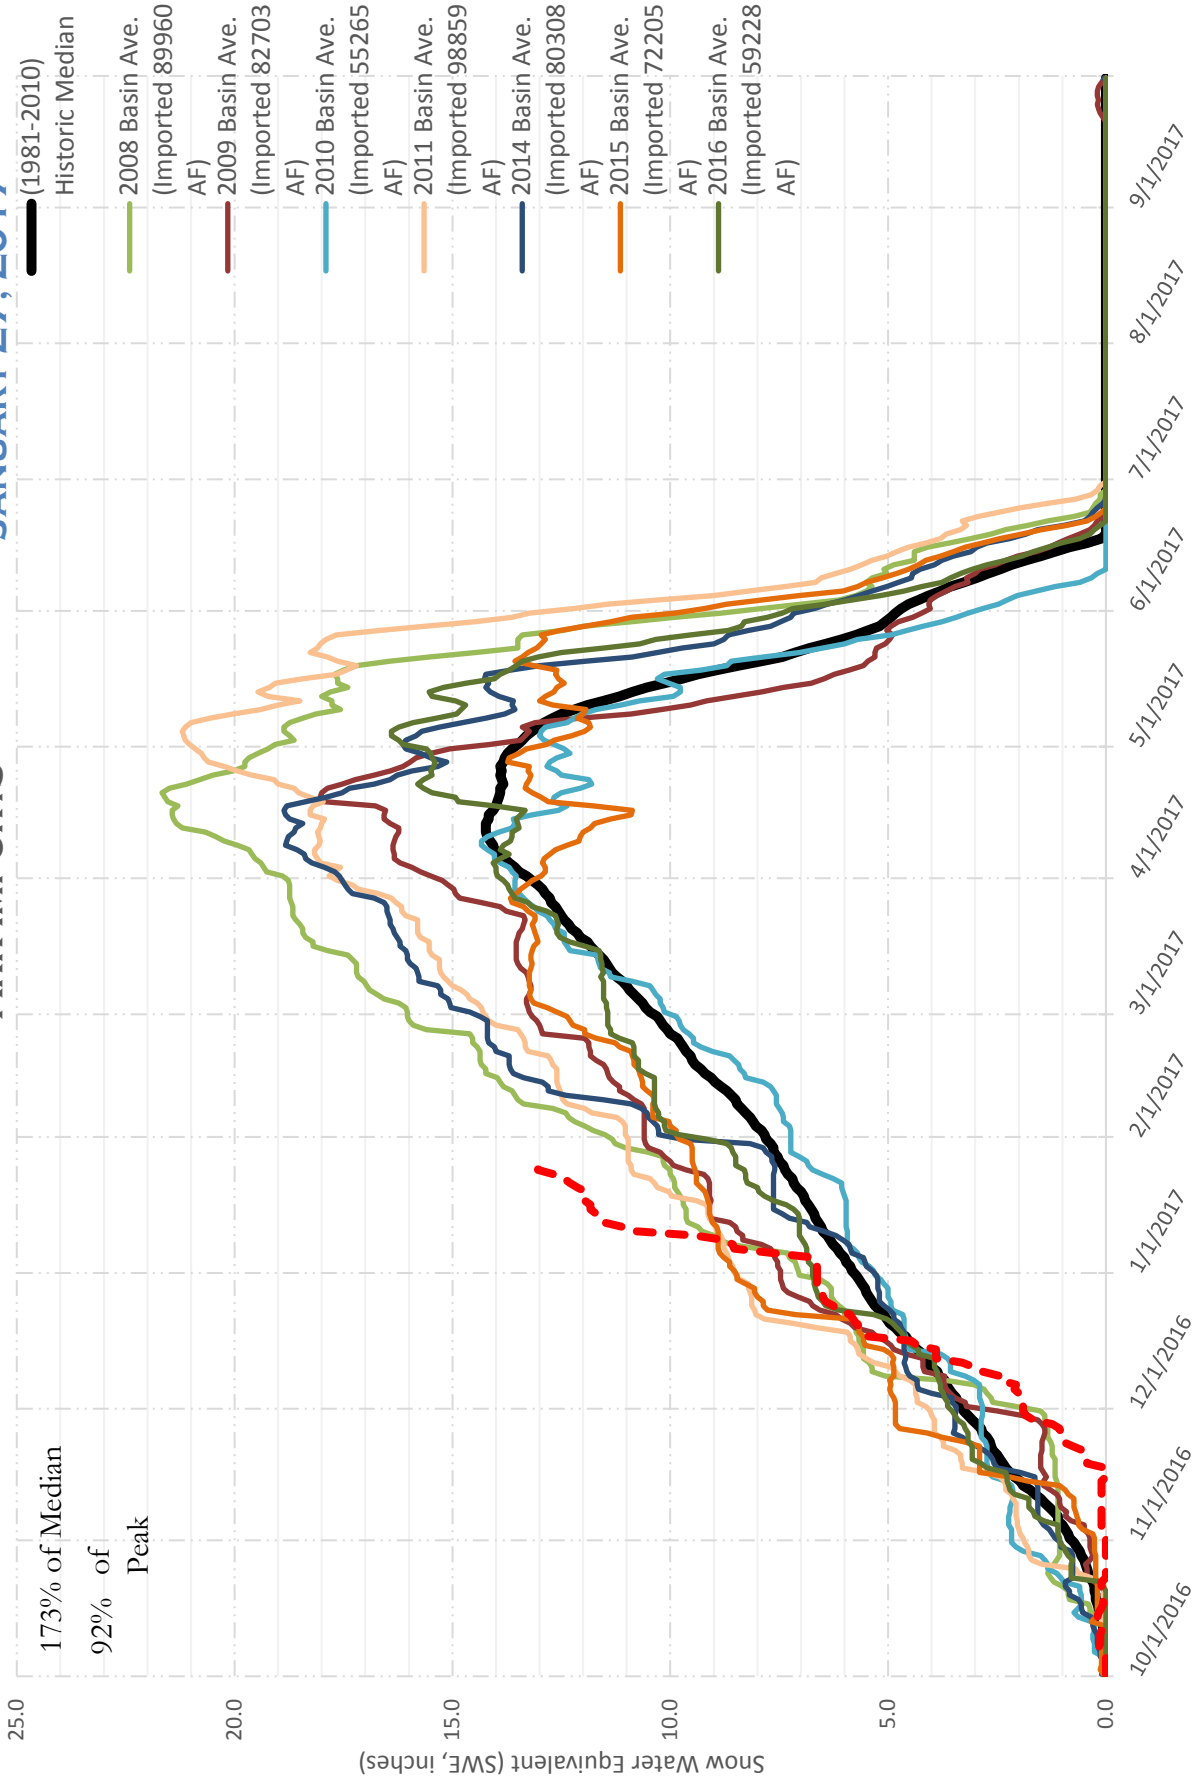

UPPER ARK BASIN SNOWPACK VS ANNUAL BASIN AVERAGE W/ ASSOC. FRY- JANUARY 27, 2017

ARK IMPORTS