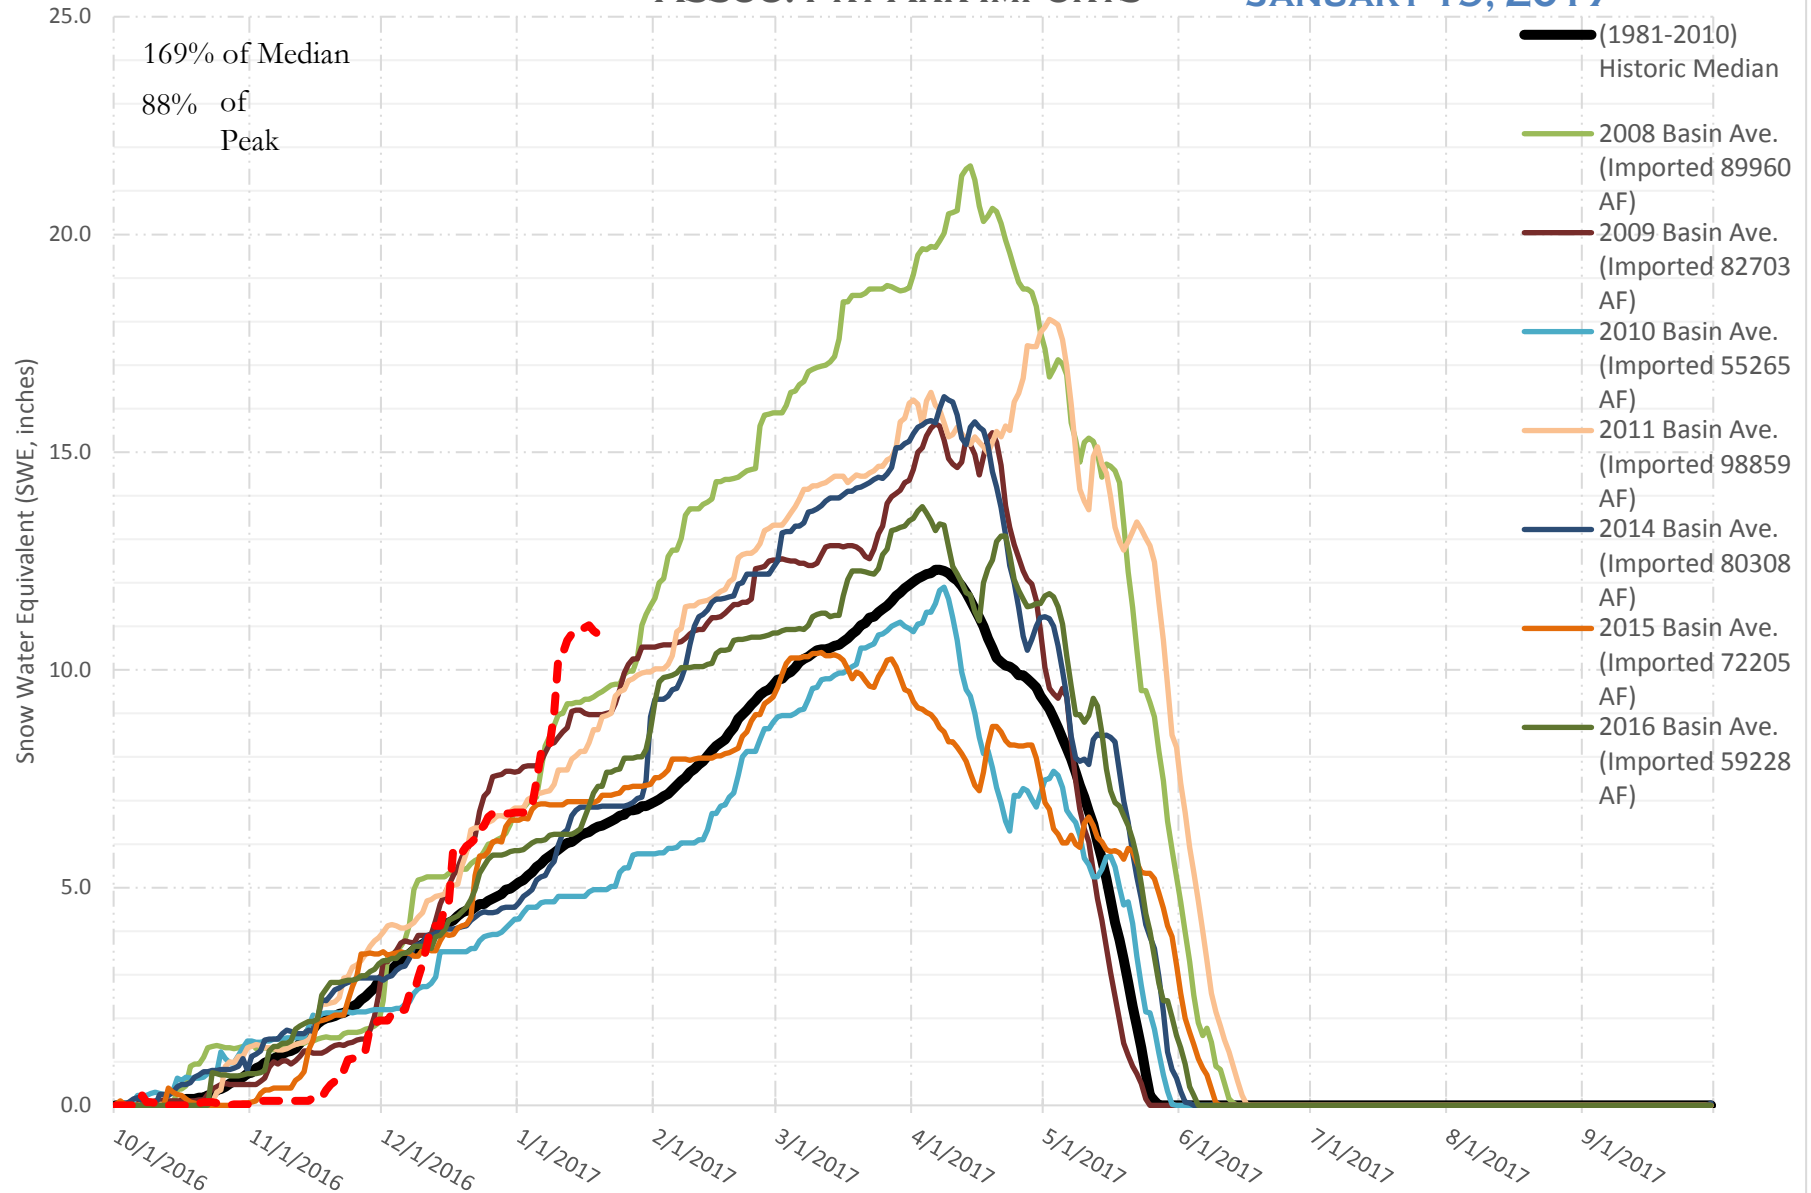

# FRY-ARK COLLECTION BASIN SNOWPACK VS ANNUAL BASIN AVERAGE W/ ASSOC. FRY-ARK IMPORTS

JANUARY 19, 2017

# FRY-ARK COLLECTION BASIN SNOWPACK W/ INDIVIDUAL SITES JANUARY 19, 2017

# UPPER ARK BASIN SNOWPACK W/ INDIVIDUAL SITES JANUARY 19, 2017