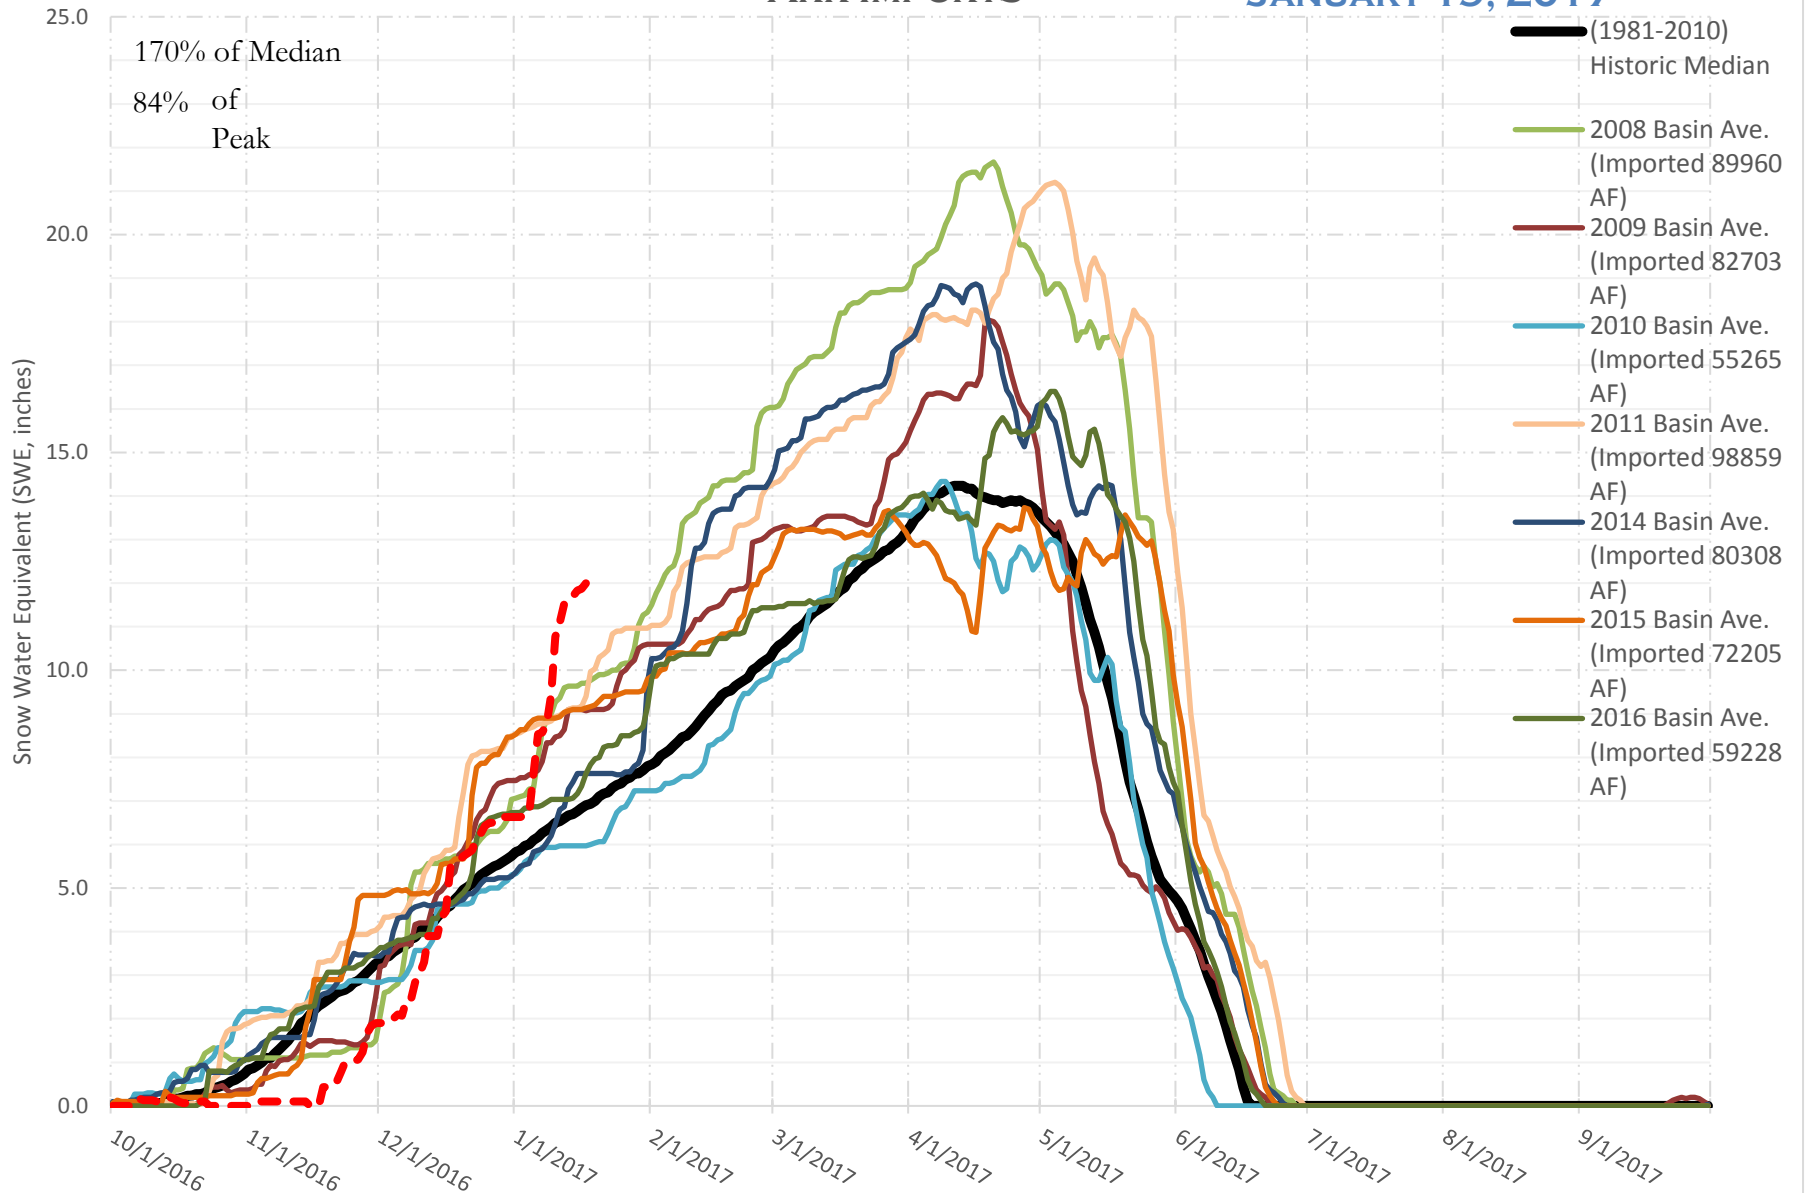

# FRY-ARK COLLECTION BASIN SNOWPACK VS ANNUAL BASIN AVERAGE W/ ASSOC. FRY-ARK IMPORTS

JANUARY 19, 2017

# FRY-ARK COLLECTION BASIN SNOWPACK W/ INDIVIDUAL SITES JANUARY 19, 2017

# UPPER ARK BASIN SNOWPACK W/ INDIVIDUAL SITES JANUARY 19, 2017