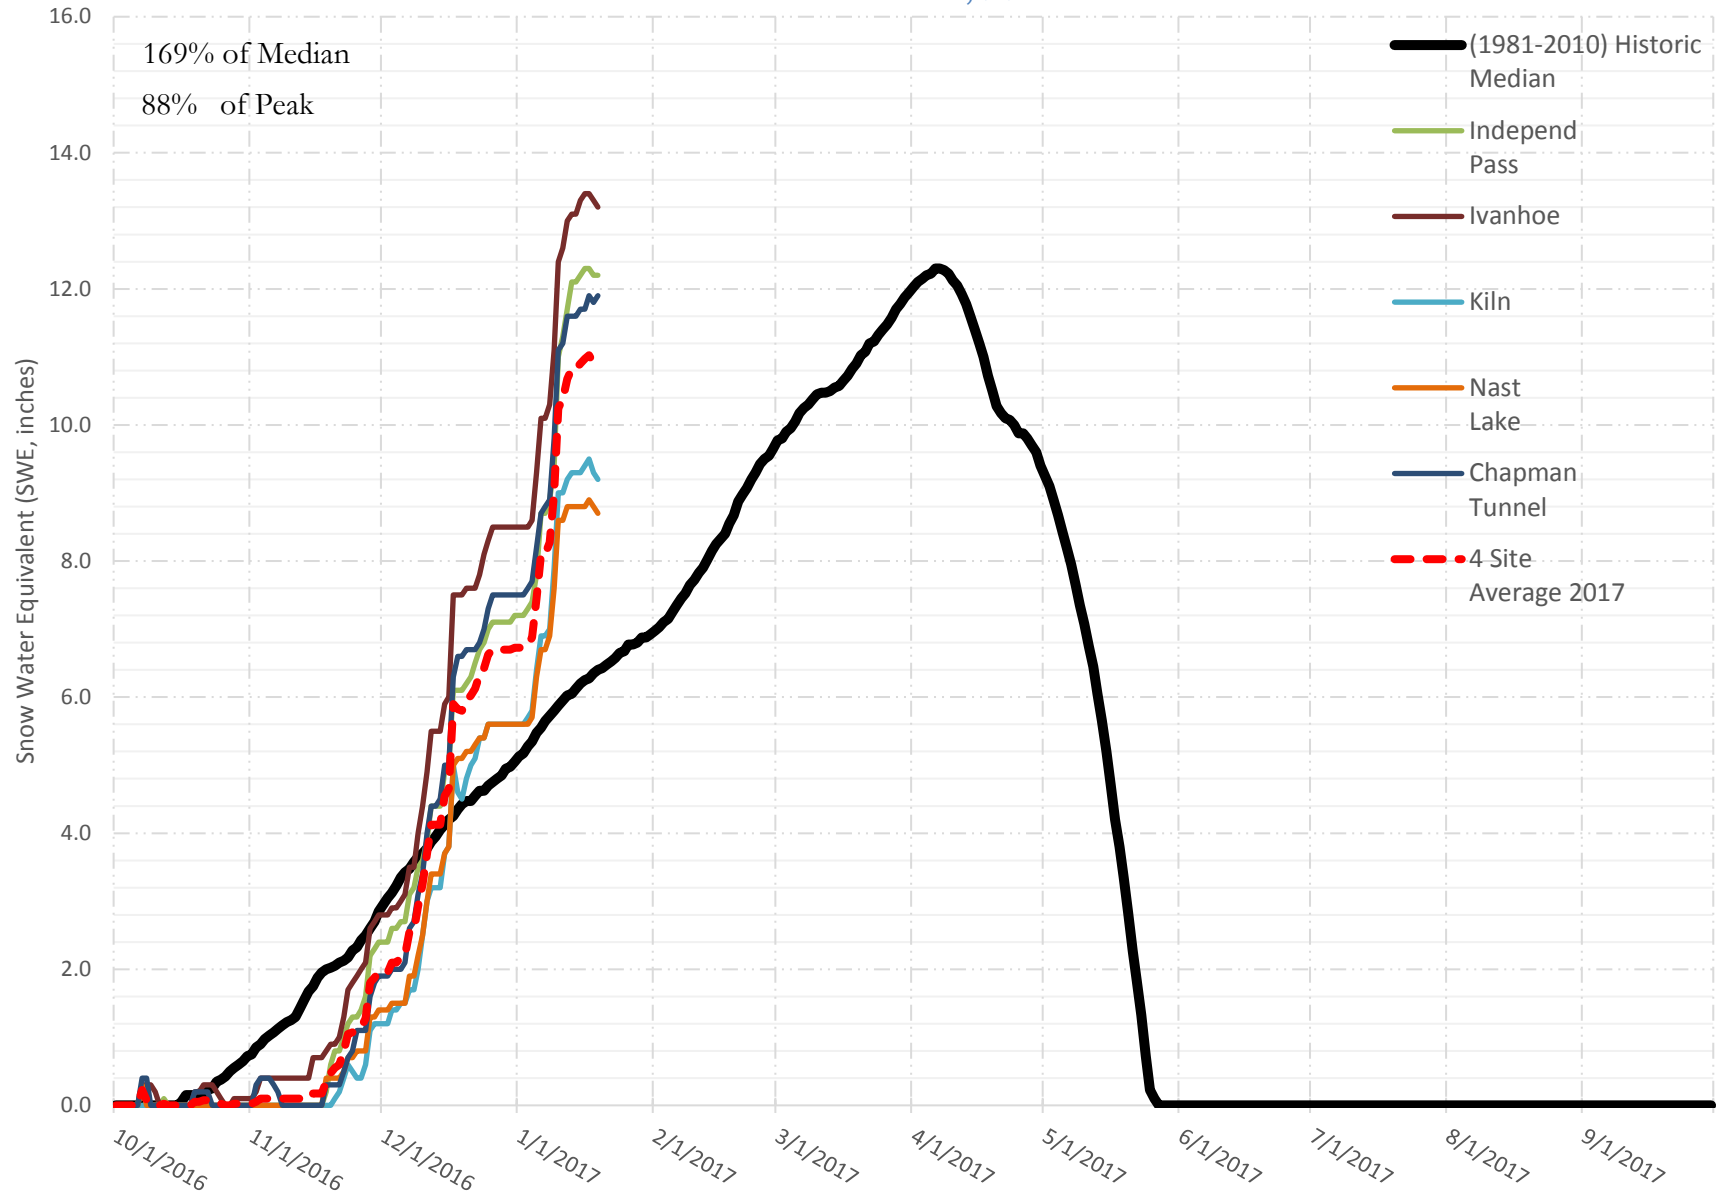

# FRY-ARK COLLECTION BASIN SNOWPACK VS ANNUAL BASIN AVERAGE W/ ASSOC. FRY-ARK IMPORTS

JANUARY 19, 2017

# FRY-ARK COLLECTION BASIN SNOWPACK W/ INDIVIDUAL SITES JANUARY 19, 2017

# UPPER ARK BASIN SNOWPACK W/ INDIVIDUAL SITES JANUARY 19, 2017