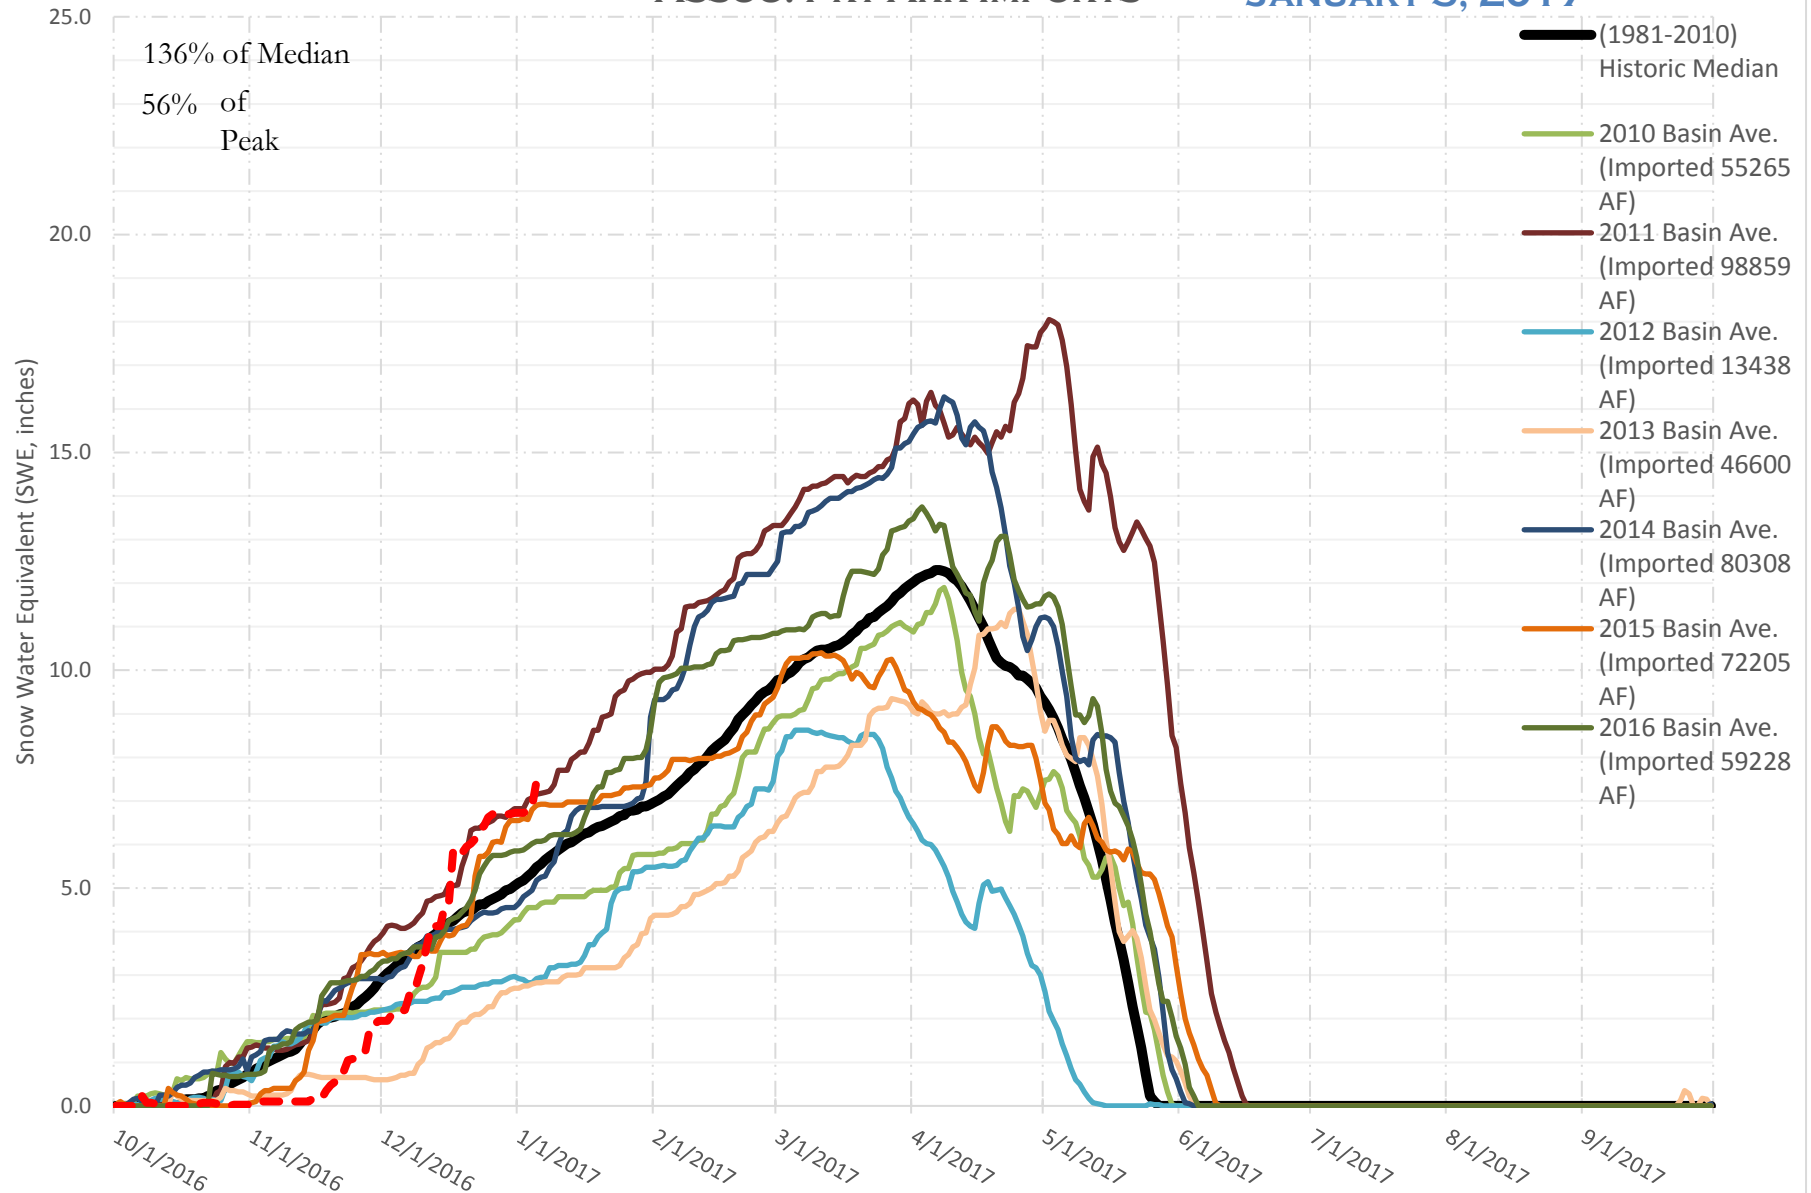

FRY-ARK COLLECTION BASIN SNOWPACK VS ANNUAL BASIN AVERAGE W/ ASSOC. FRY-ARK IMPORTS

JANUARY 5, 2017

FRY-ARK COLLECTION BASIN SNOWPACK W/ INDIVIDUAL SITES JANUARY 5, 2017

UPPER ARK BASIN SNOWPACK VS ANNUAL BASIN AVERAGE W/ ASSOC. FRY- ARK IMPORTS

JANUARY 5, 2017

UPPER ARK BASIN SNOWPACK W/ INDIVIDUAL SITES JANUARY 5, 2017