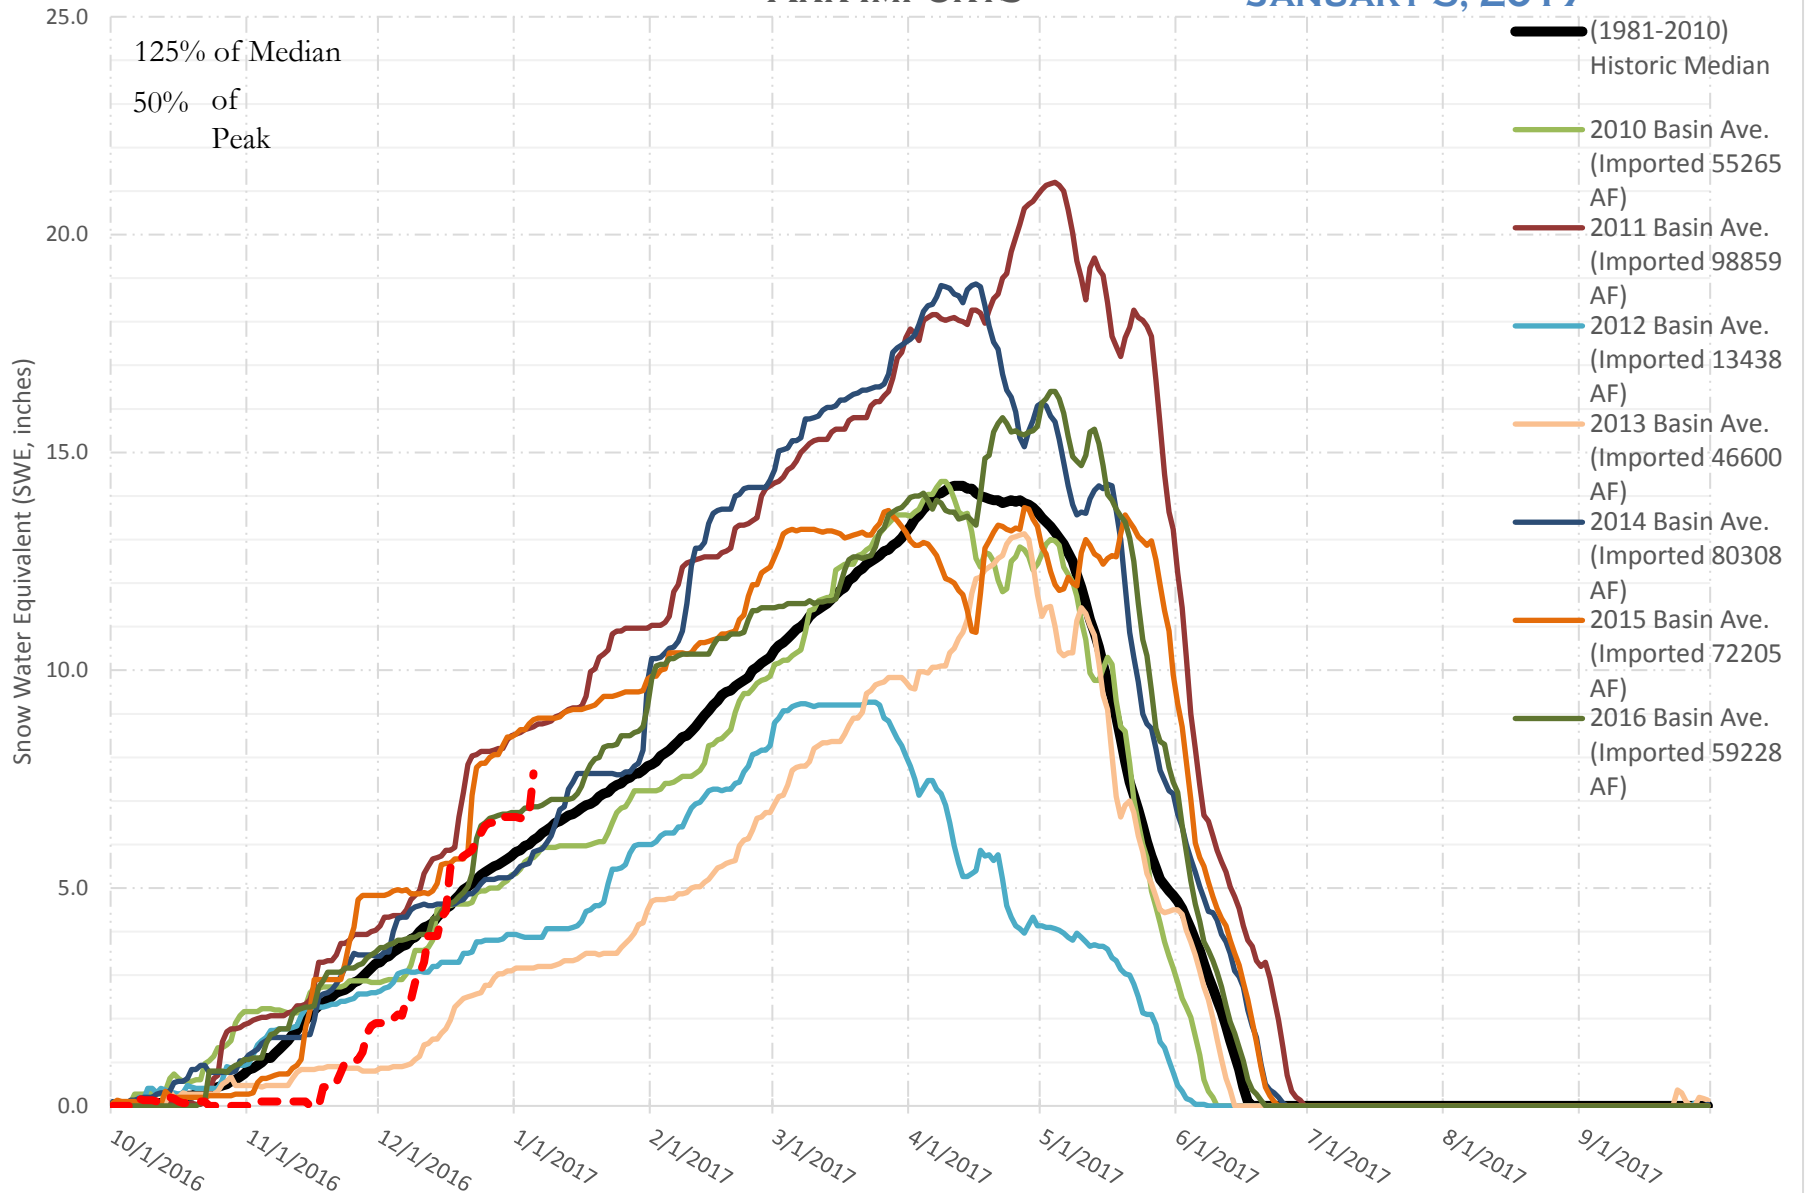

FRY-ARK COLLECTION BASIN SNOWPACK VS ANNUAL BASIN AVERAGE W/ ASSOC. FRY-ARK IMPORTS

JANUARY 5, 2017

FRY-ARK COLLECTION BASIN SNOWPACK W/ INDIVIDUAL SITES JANUARY 5, 2017

UPPER ARK BASIN SNOWPACK VS ANNUAL BASIN AVERAGE W/ ASSOC. FRY- ARK IMPORTS

JANUARY 5, 2017

UPPER ARK BASIN SNOWPACK W/ INDIVIDUAL SITES JANUARY 5, 2017