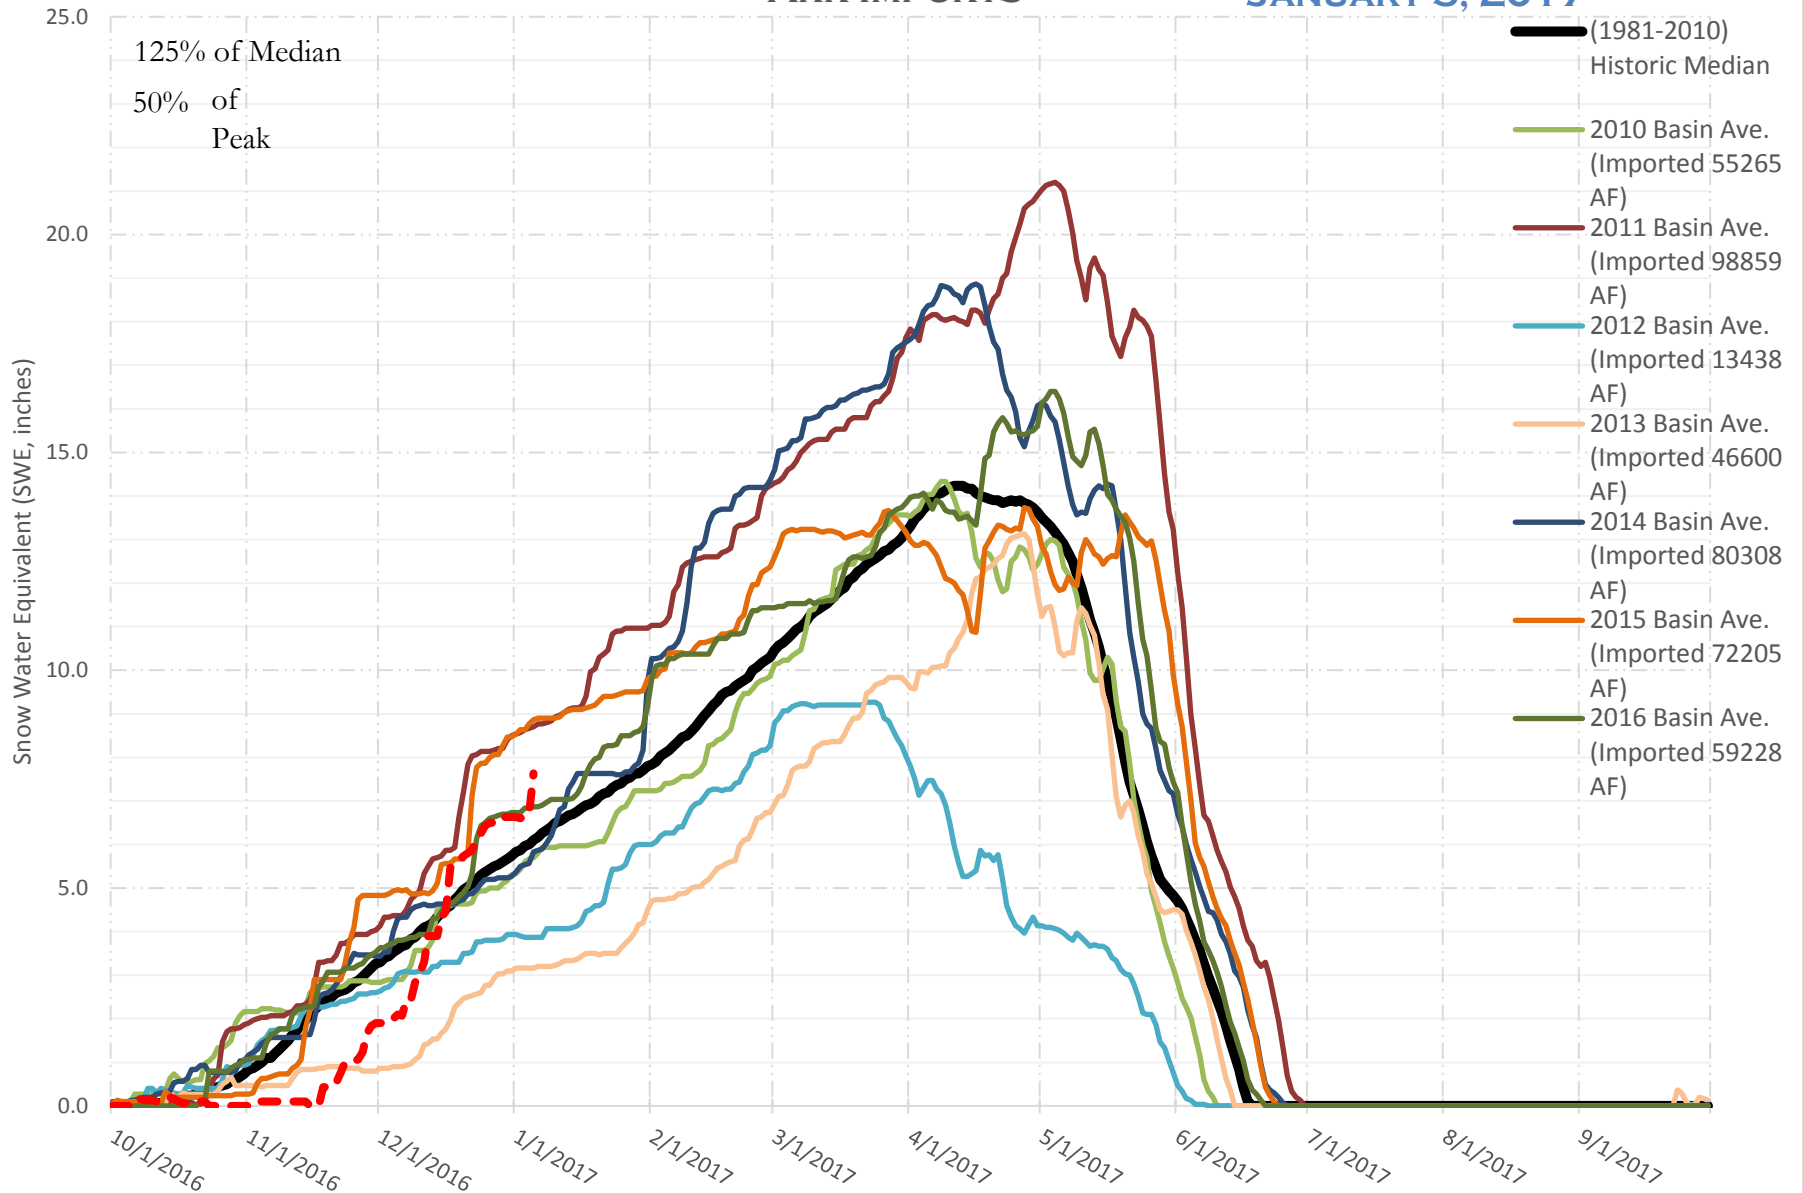

FRY-ARK COLLECTION BASIN SNOWPACK VS ANNUAL BASIN AVERAGE W/ ASSOC. FRY-ARK IMPORTS

JANUARY 5, 2017

FRY-ARK COLLECTION BASIN SNOWPACK W/ INDIVIDUAL SITES JANUARY 5, 2017

UPPER ARK BASIN SNOWPACK VS ANNUAL BASIN AVERAGE W/ ASSOC. FRY- ARK IMPORTS

JANUARY 5, 2017

UPPER ARK BASIN SNOWPACK W/ INDIVIDUAL SITES JANUARY 5, 2017