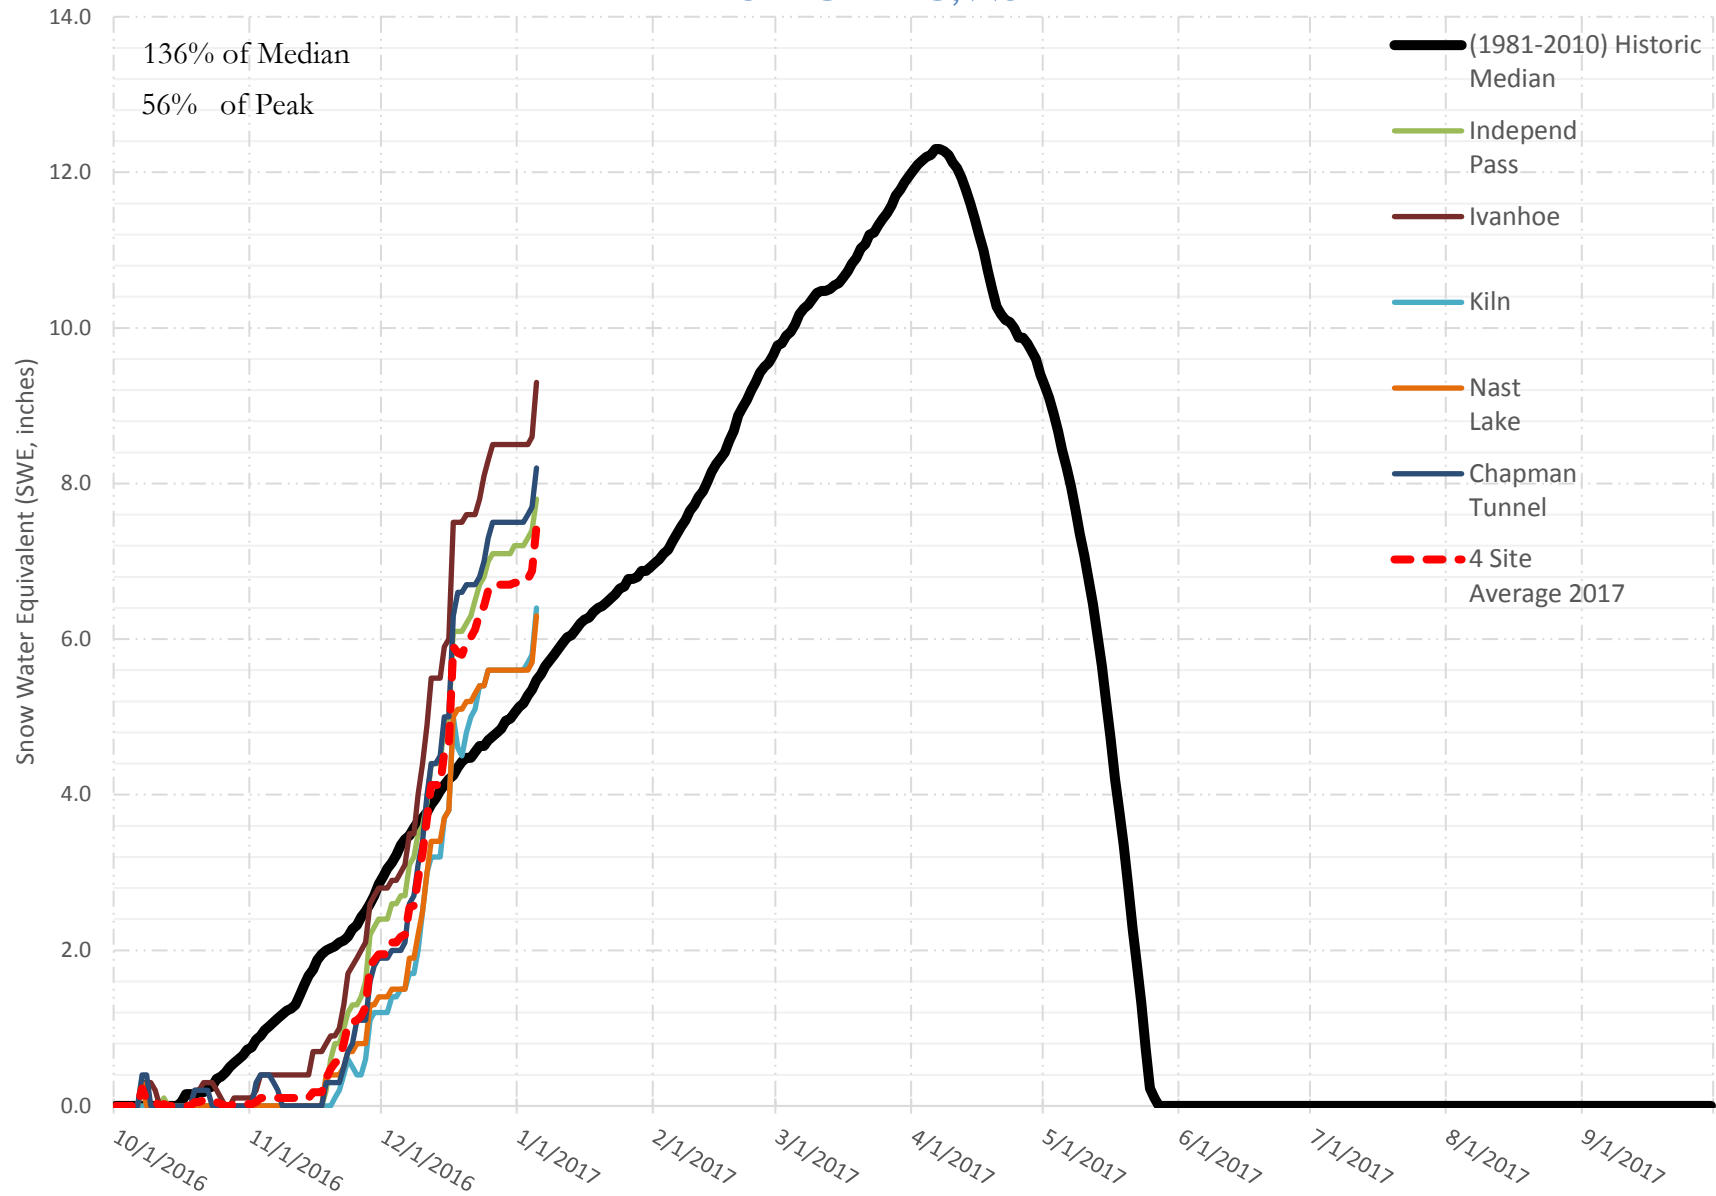

FRY-ARK COLLECTION BASIN SNOWPACK VS ANNUAL BASIN AVERAGE W/ ASSOC. FRY-ARK IMPORTS

JANUARY 5, 2017

FRY-ARK COLLECTION BASIN SNOWPACK W/ INDIVIDUAL SITES JANUARY 5, 2017

UPPER ARK BASIN SNOWPACK VS ANNUAL BASIN AVERAGE W/ ASSOC. FRY- ARK IMPORTS

JANUARY 5, 2017

UPPER ARK BASIN SNOWPACK W/ INDIVIDUAL SITES JANUARY 5, 2017