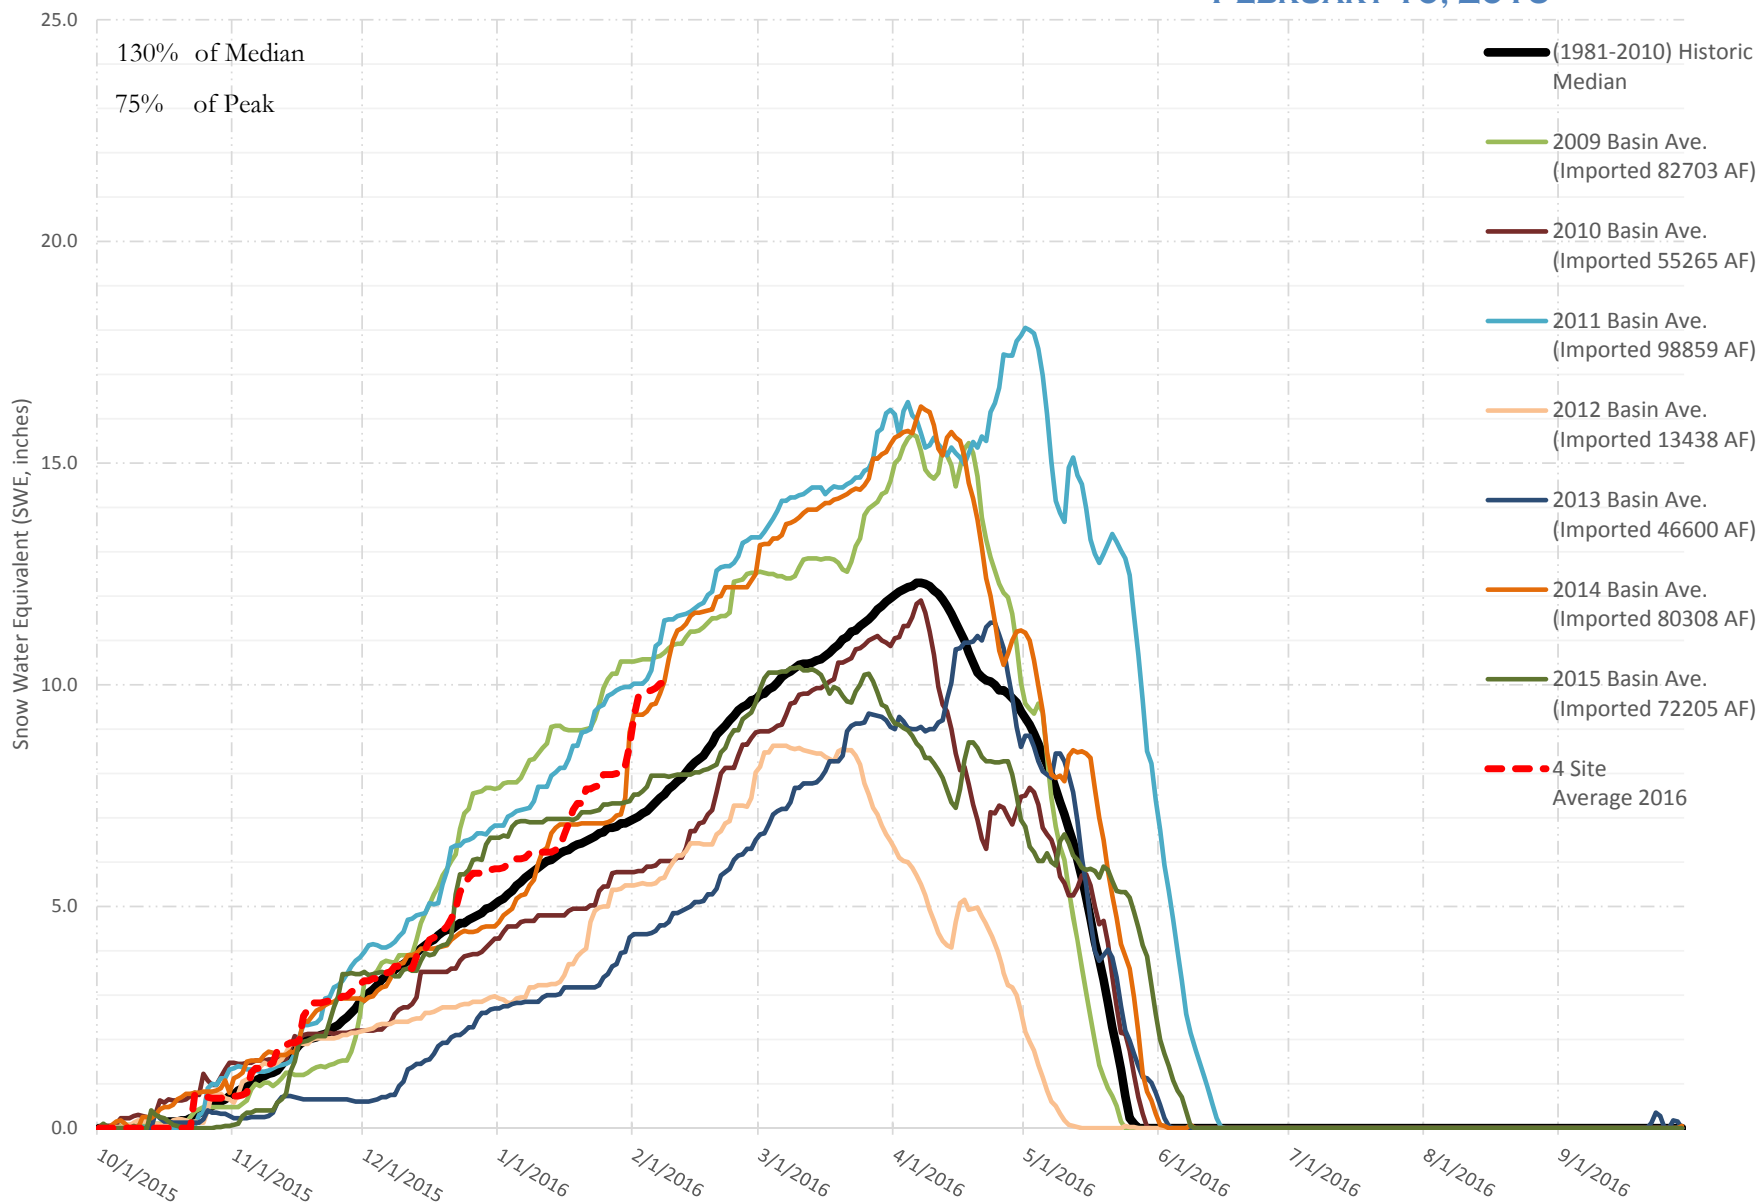

# FRY-ARK COLLECTION BASIN SNOWPACK VS ANNUAL BASIN AVERAGE W/ ASSOC. FRY-ARK IMPORTS

FEBRUARY 10, 2016