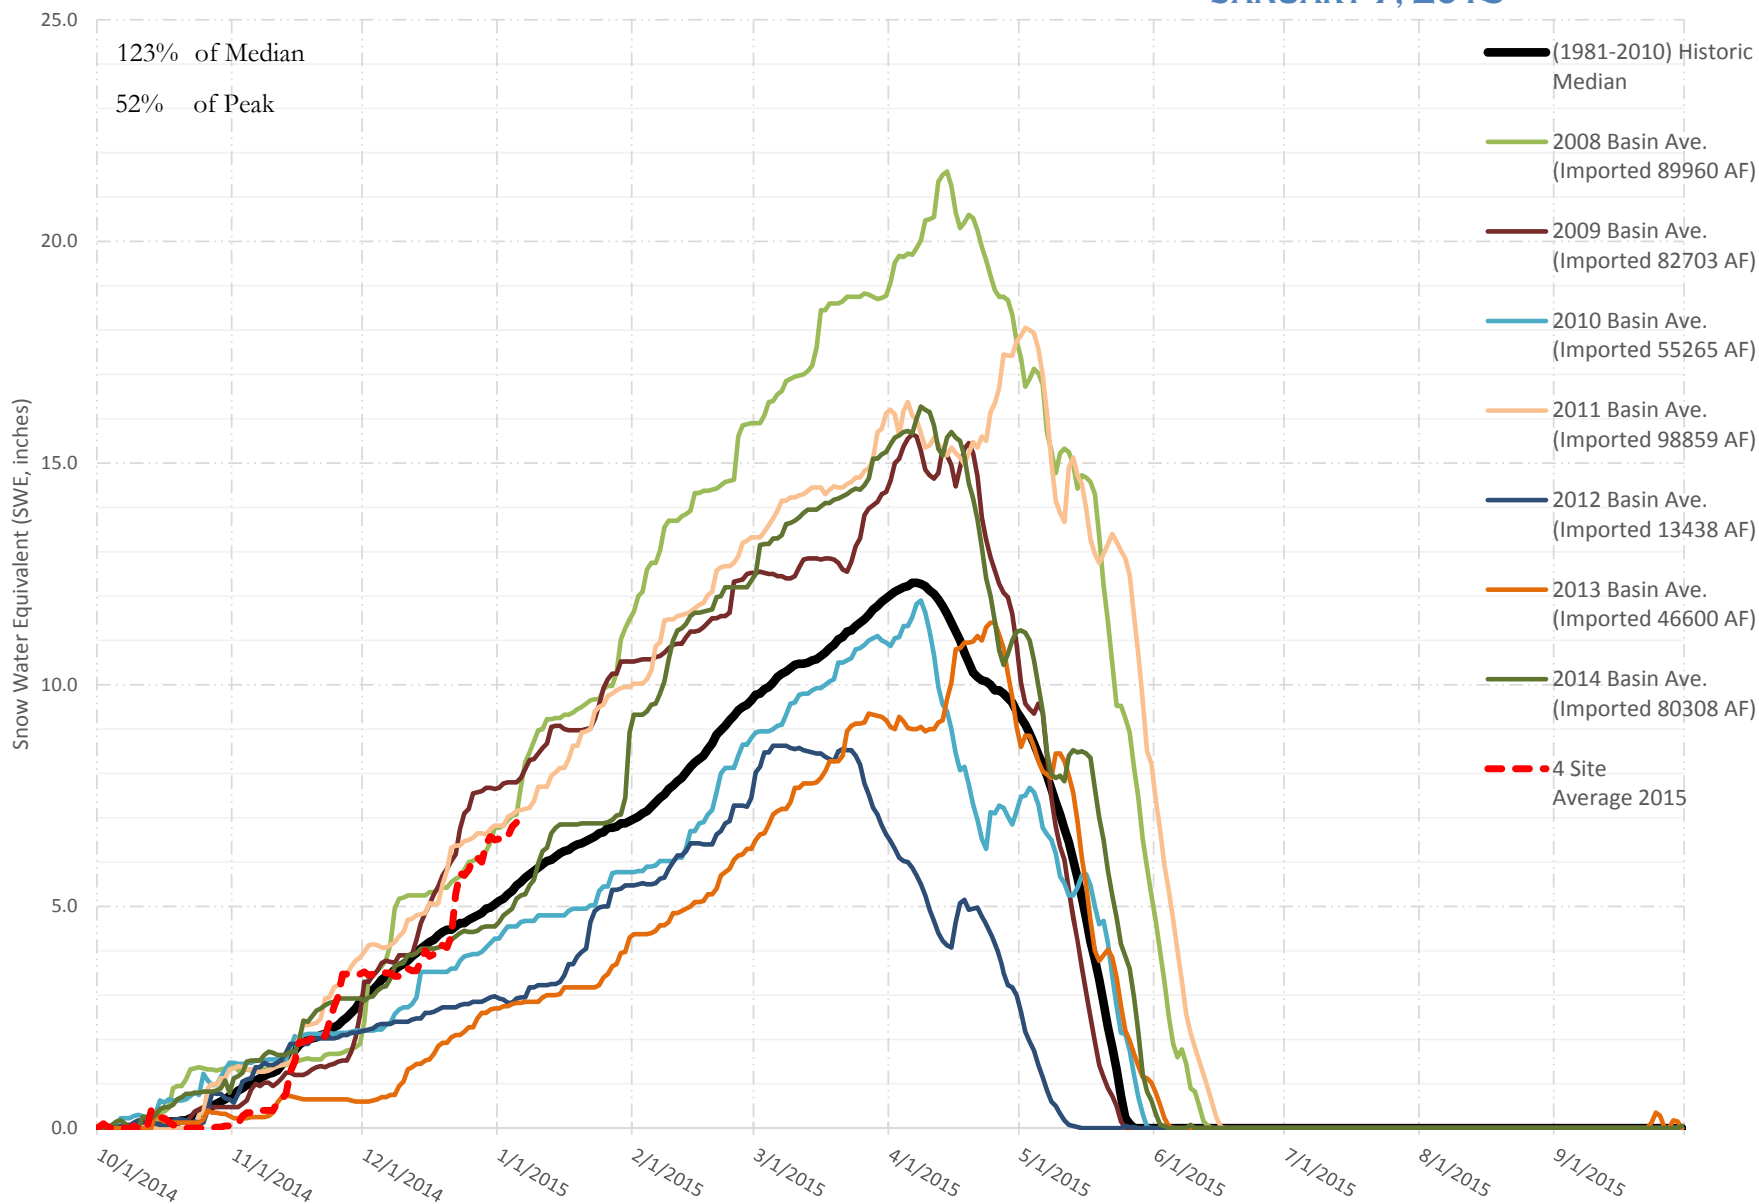

FRY-ARK COLLECTION BASIN SNOWPACK VS ANNUAL BASIN AVERAGE W/ ASSOC. FRY-ARK IMPORTS

JANUARY 7, 2015

UPPER ARK BASIN SNOWPACK VS ANNUAL BASIN AVERAGE W/ ASSOC. FRY-ARK IMPORTS

JANUARY 7, 2015