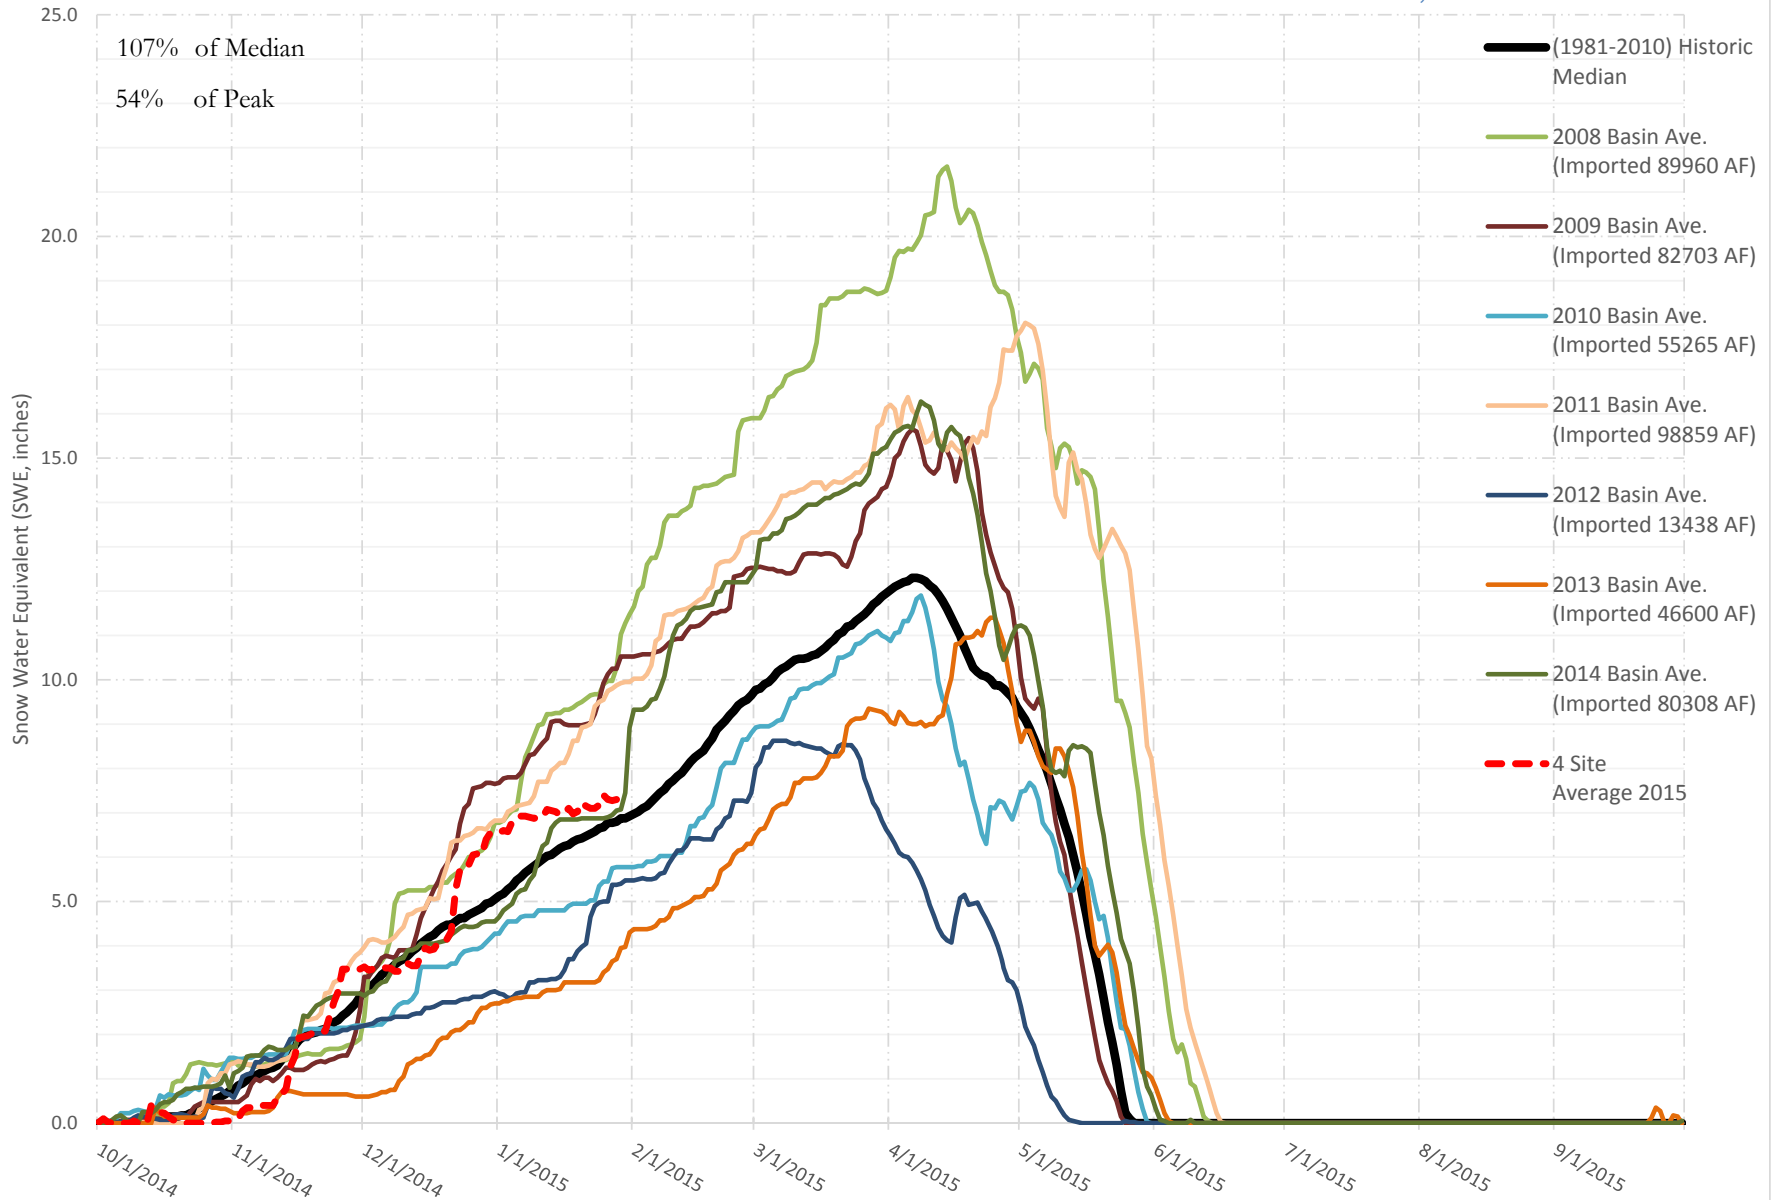

FRY-ARK COLLECTION BASIN SNOWPACK VS ANNUAL BASIN AVERAGE W/ ASSOC. FRY-ARK IMPORTS

JANUARY 28, 2015

UPPER ARK BASIN SNOWPACK VS ANNUAL BASIN AVERAGE W/ ASSOC. FRY-ARK IMPORTS

JANUARY 28, 2015