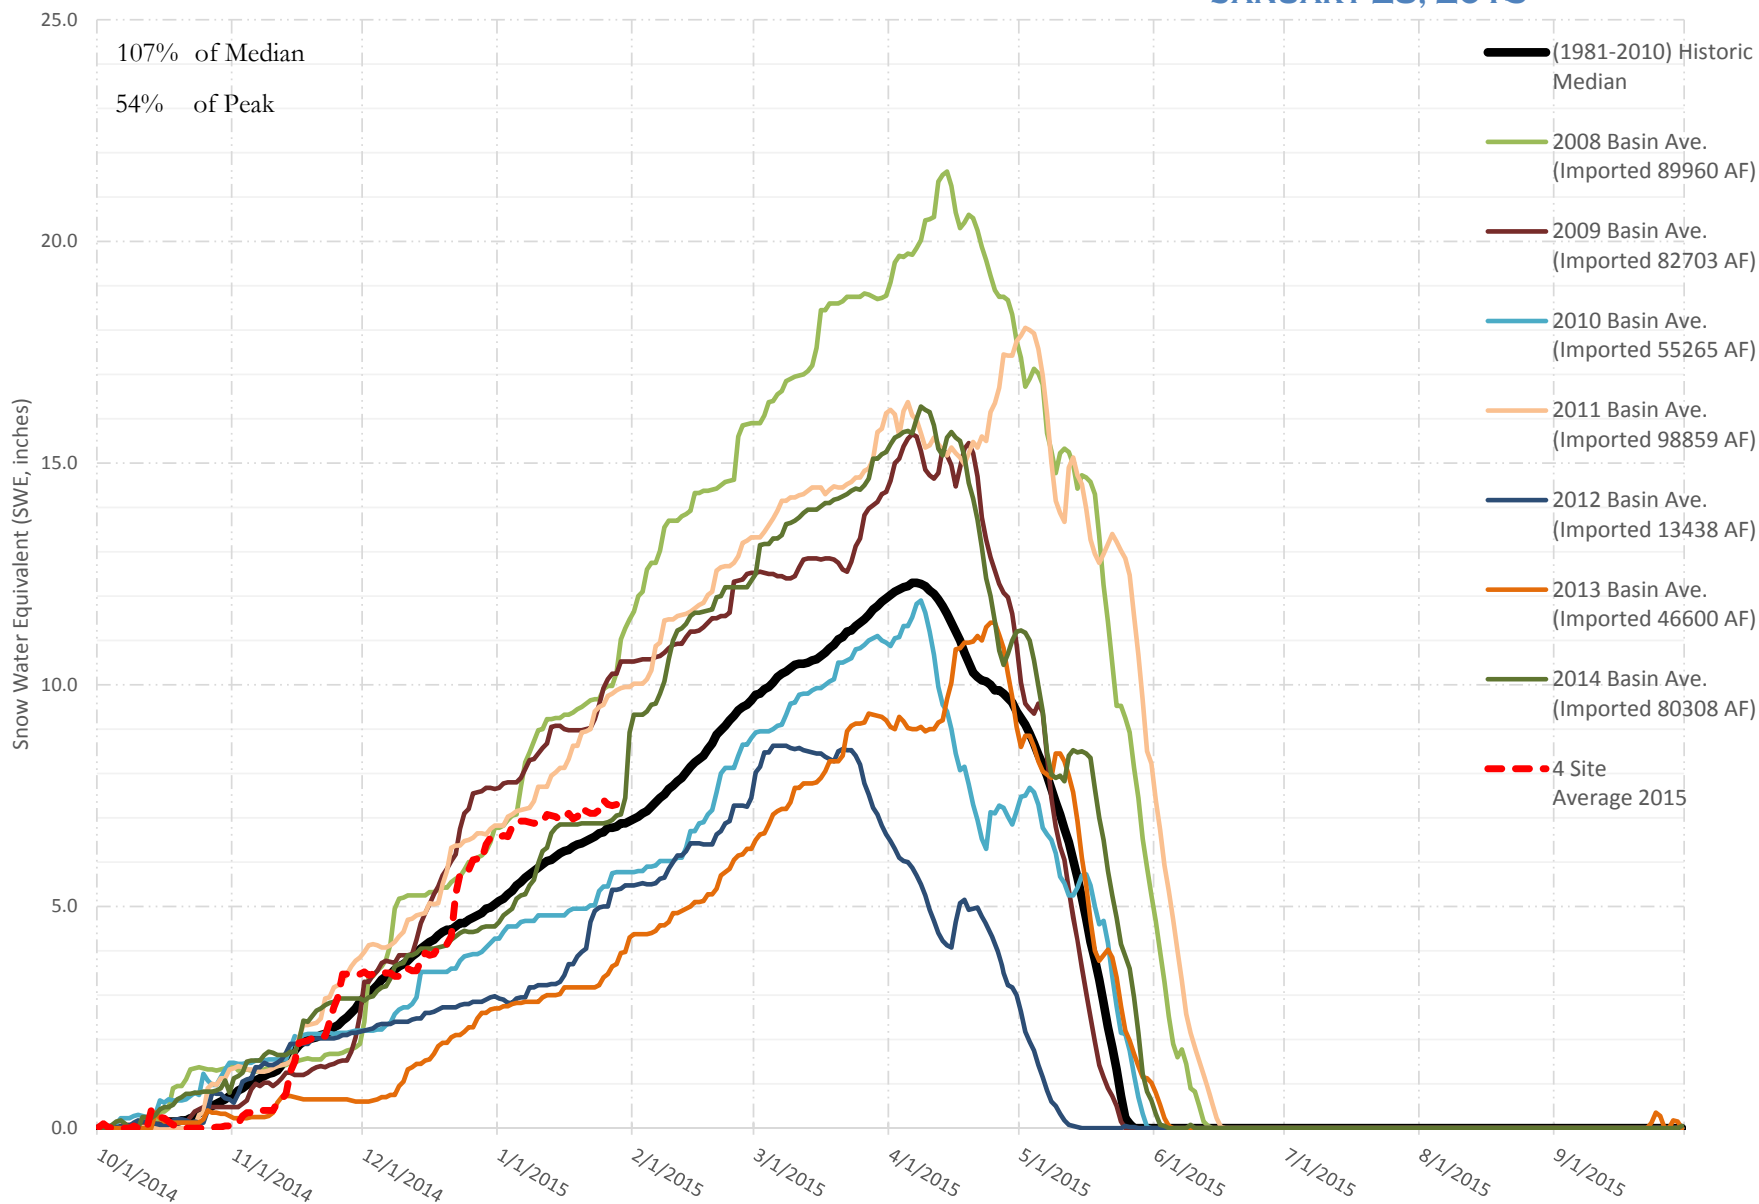

FRY-ARK COLLECTION BASIN SNOWPACK VS ANNUAL BASIN AVERAGE W/ ASSOC. FRY-ARK IMPORTS

JANUARY 28, 2015

UPPER ARK BASIN SNOWPACK VS ANNUAL BASIN AVERAGE W/ ASSOC. FRY-ARK IMPORTS

JANUARY 28, 2015