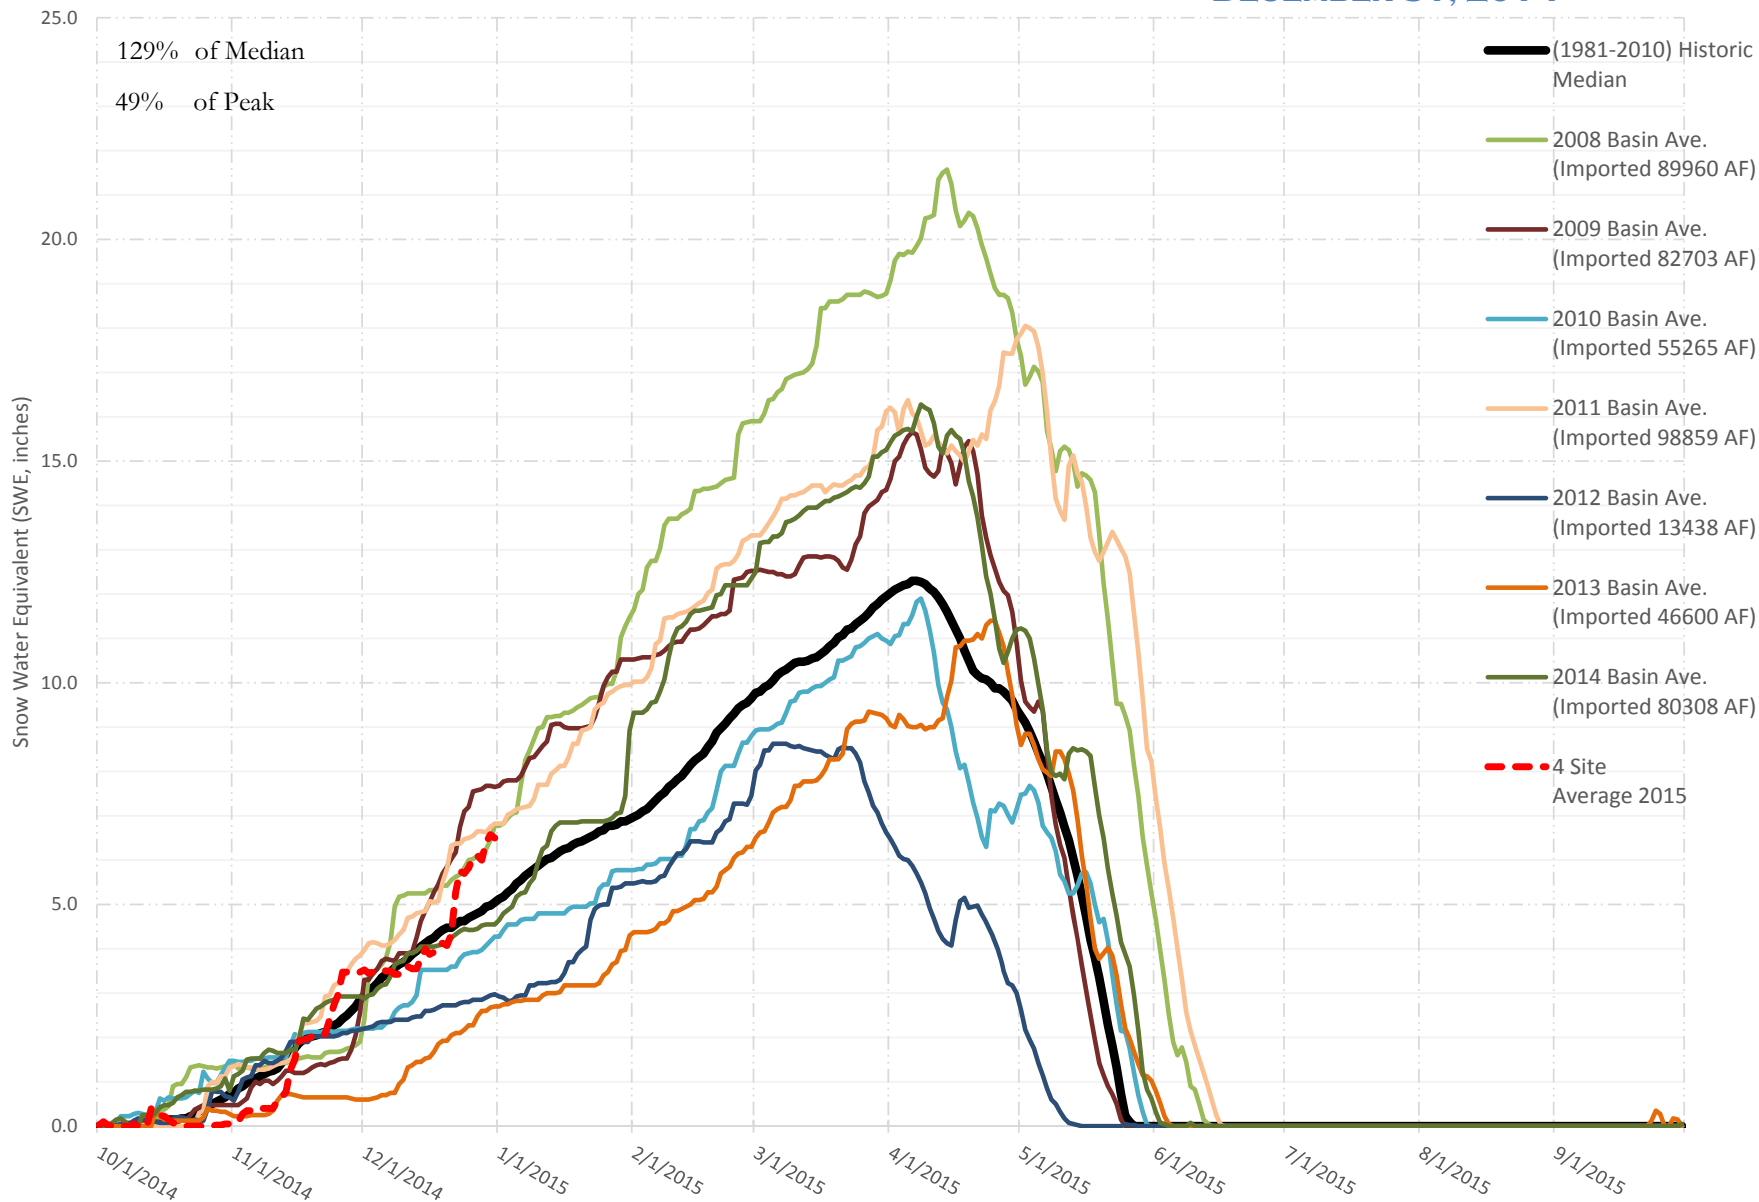

FRY-ARK COLLECTION BASIN SNOWPACK VS ANNUAL BASIN AVERAGE W/ ASSOC. FRY- ARK IMPORTS

DECEMBER 31, 2014

UPPER ARK BASIN SNOWPACK VS ANNUAL BASIN AVERAGE W/ ASSOC. FRY-ARK IMPORTS

DECEMBER 31, 2014