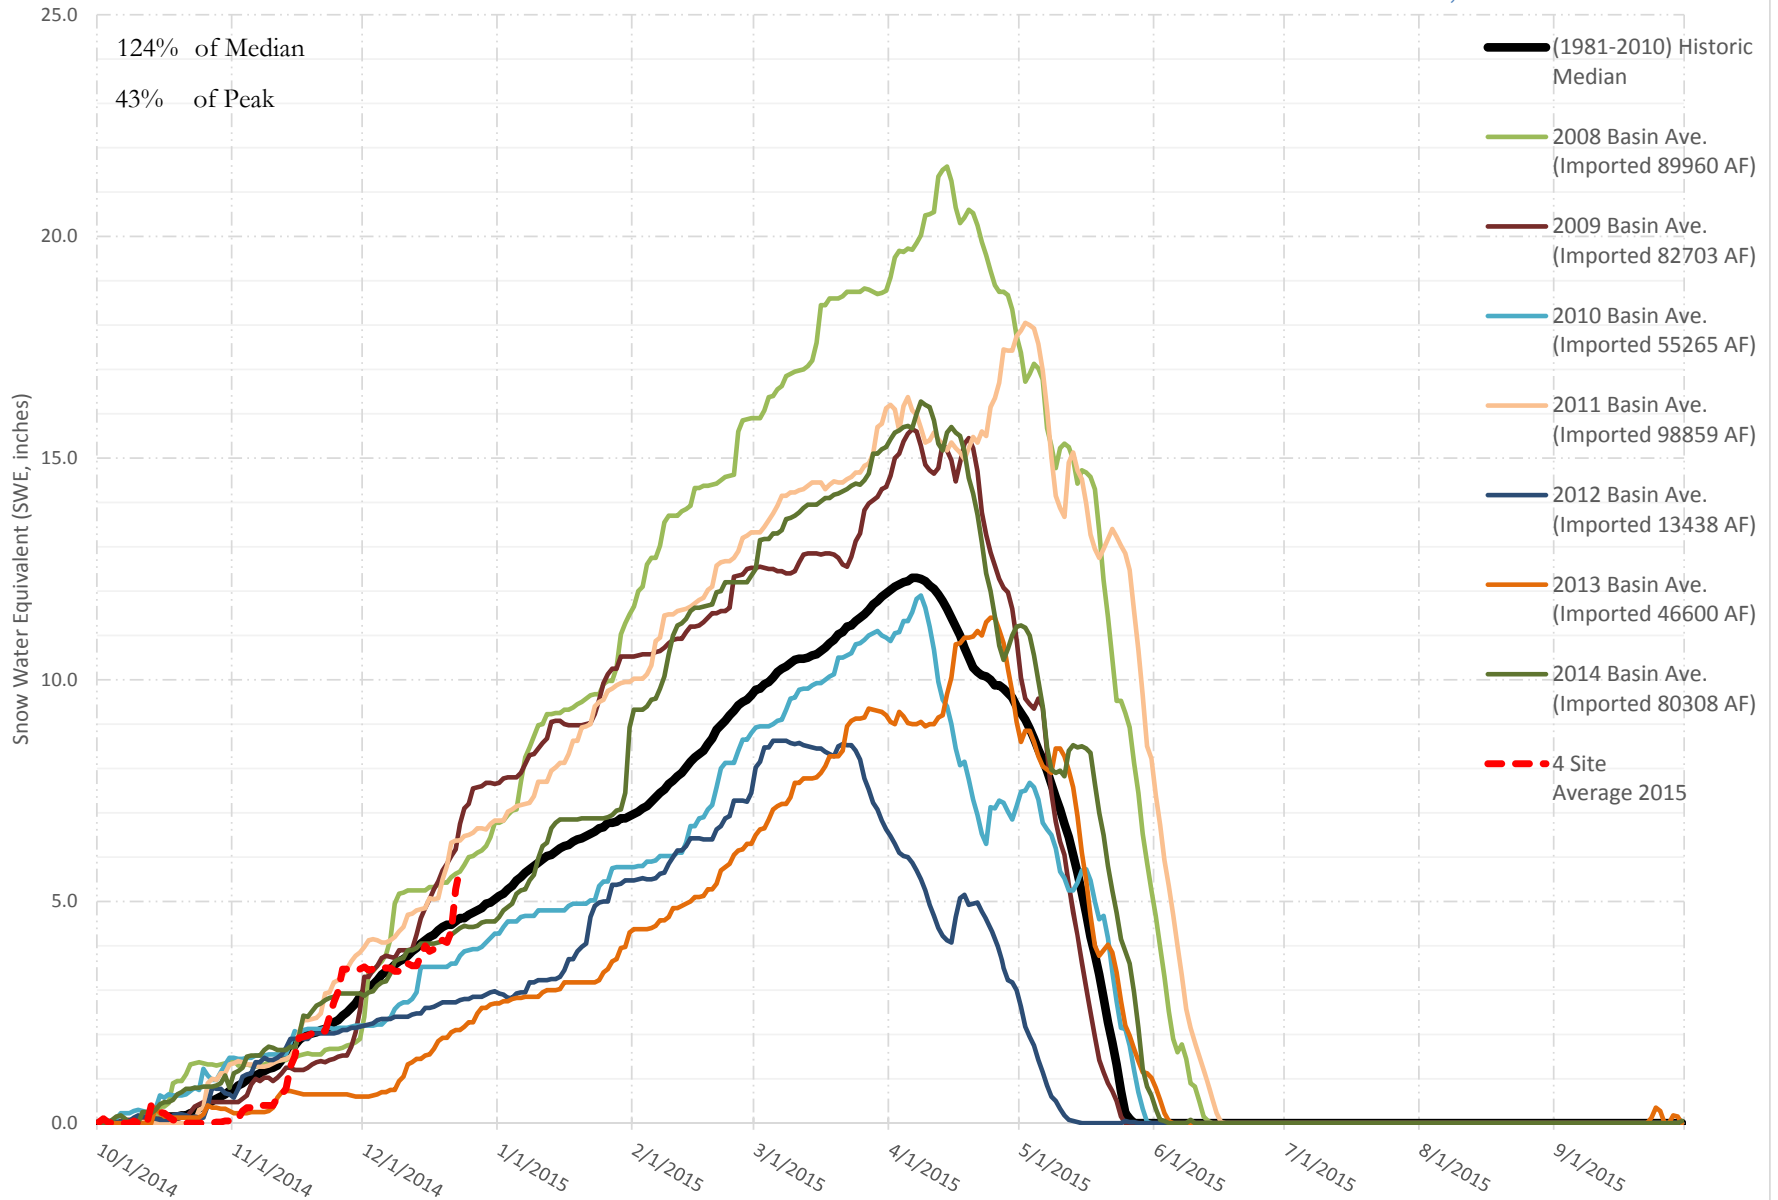

FRY-ARK COLLECTION BASIN SNOWPACK VS ANNUAL BASIN AVERAGE W/ ASSOC. FRY- ARK IMPORTS

DECEMBER 23, 2014

124% of Median
43% of Peak

- (1981-2010) Historic Median
- 2008 Basin Ave. (Imported 89960 AF)
- 2009 Basin Ave. (Imported 82703 AF)
- 2010 Basin Ave. (Imported 55265 AF)
- 2011 Basin Ave. (Imported 98859 AF)
- 2012 Basin Ave. (Imported 13438 AF)
- 2013 Basin Ave. (Imported 46600 AF)
- 2014 Basin Ave. (Imported 80308 AF)
- - - 4 Site Average 2015

UPPER ARK BASIN SNOWPACK VS ANNUAL BASIN AVERAGE W/ ASSOC. FRY-ARK IMPORTS

DECEMBER 23, 2014