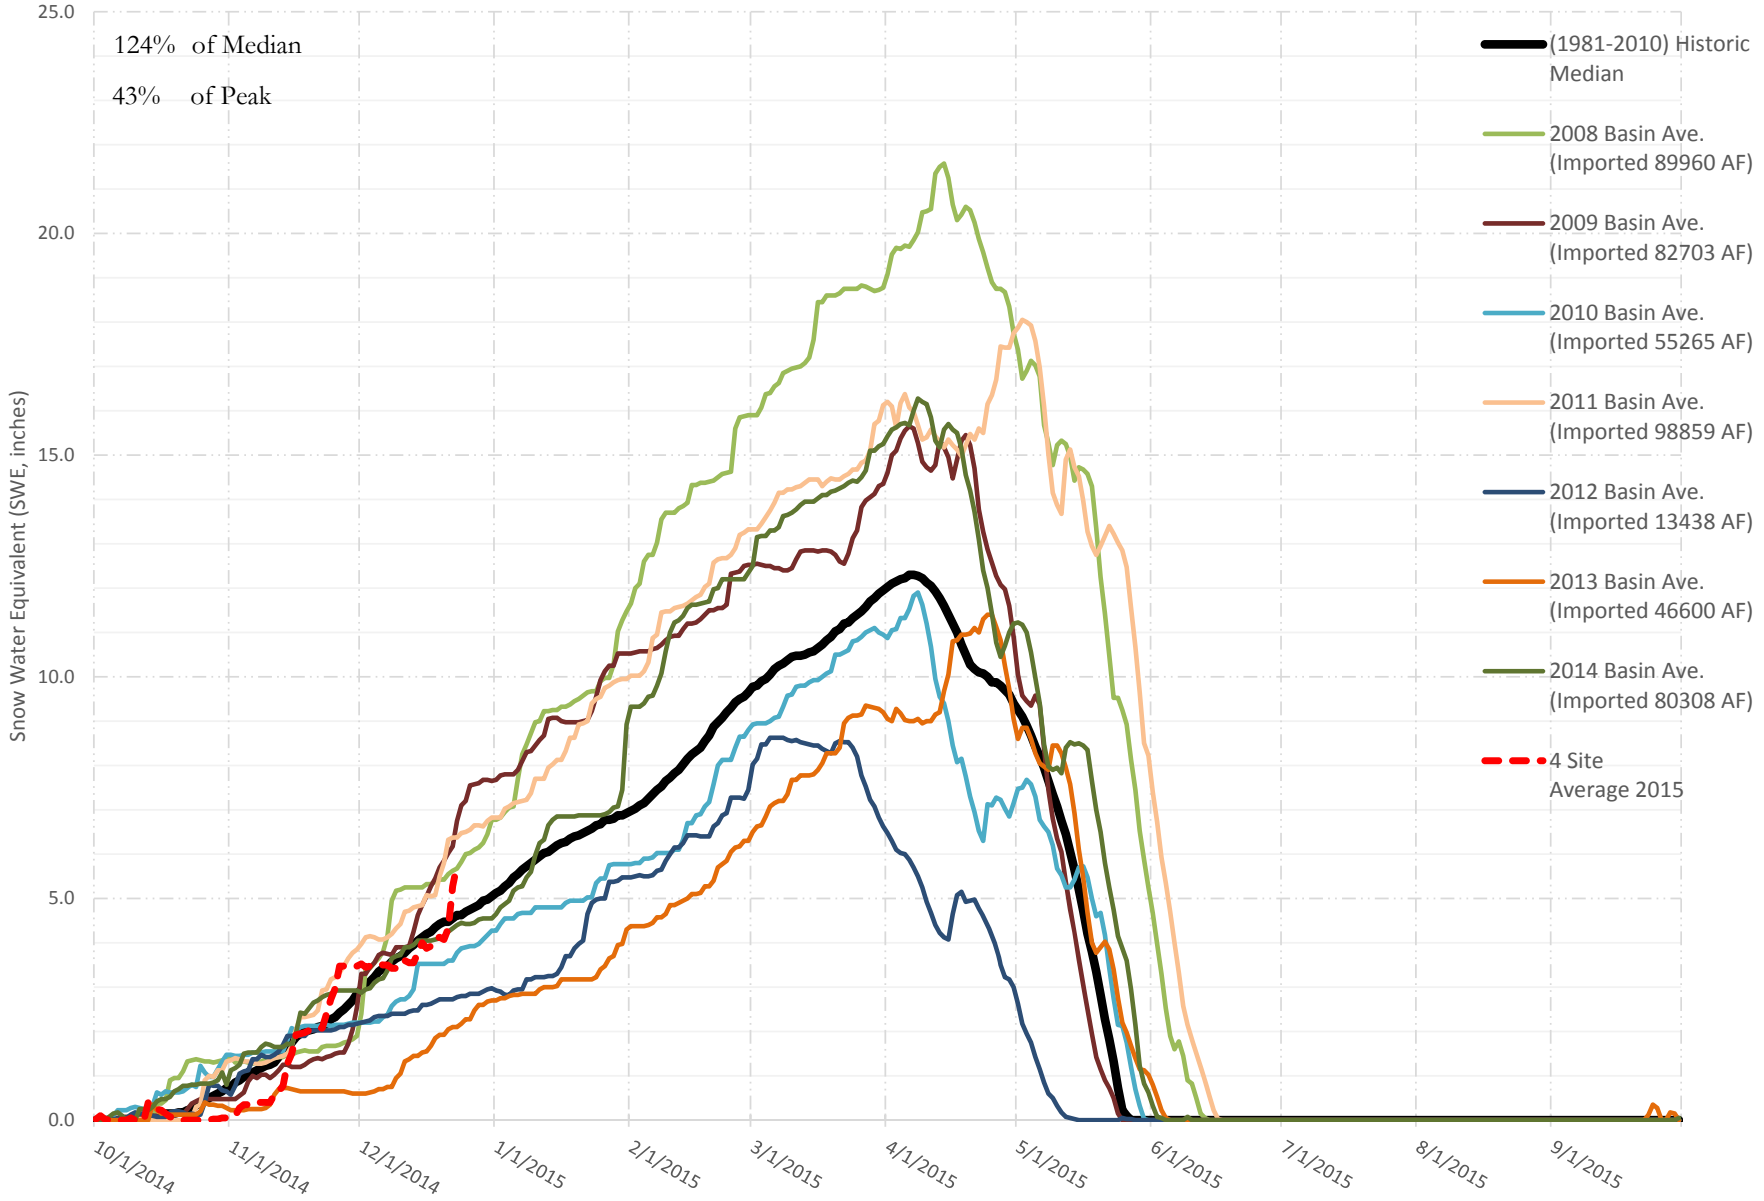

FRY-ARK COLLECTION BASIN SNOWPACK VS ANNUAL BASIN AVERAGE W/ ASSOC. FRY-ARK IMPORTS

DECEMBER 23, 2014

UPPER ARK BASIN SNOWPACK VS ANNUAL BASIN AVERAGE W/ ASSOC. FRY-ARK IMPORTS

DECEMBER 23, 2014