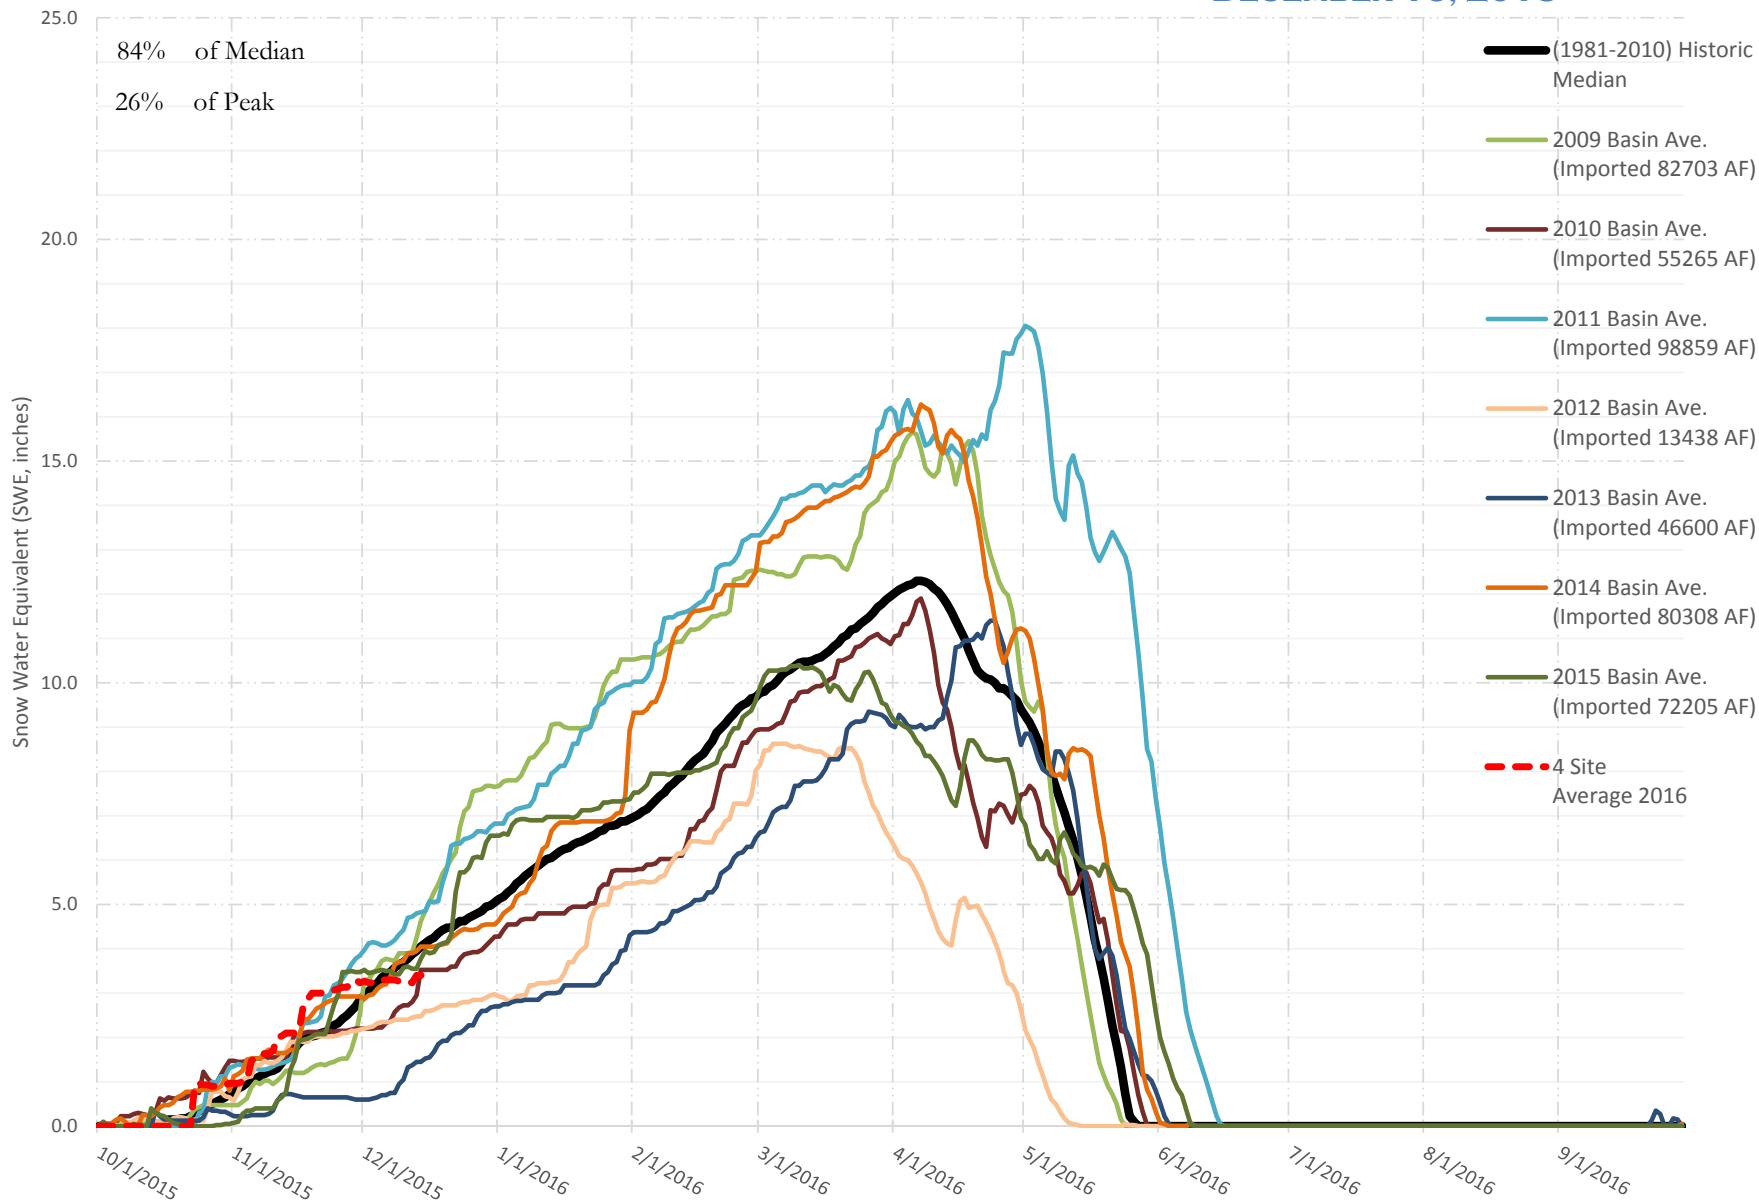

FRY-ARK COLLECTION BASIN SNOWPACK VS ANNUAL BASIN AVERAGE W/ ASSOC. FRY-ARK IMPORTS

DECEMBER 16, 2015

UPPER ARK BASIN SNOWPACK VS ANNUAL BASIN AVERAGE W/ ASSOC. FRY-ARK IMPORTS

DECEMBER 16, 2015