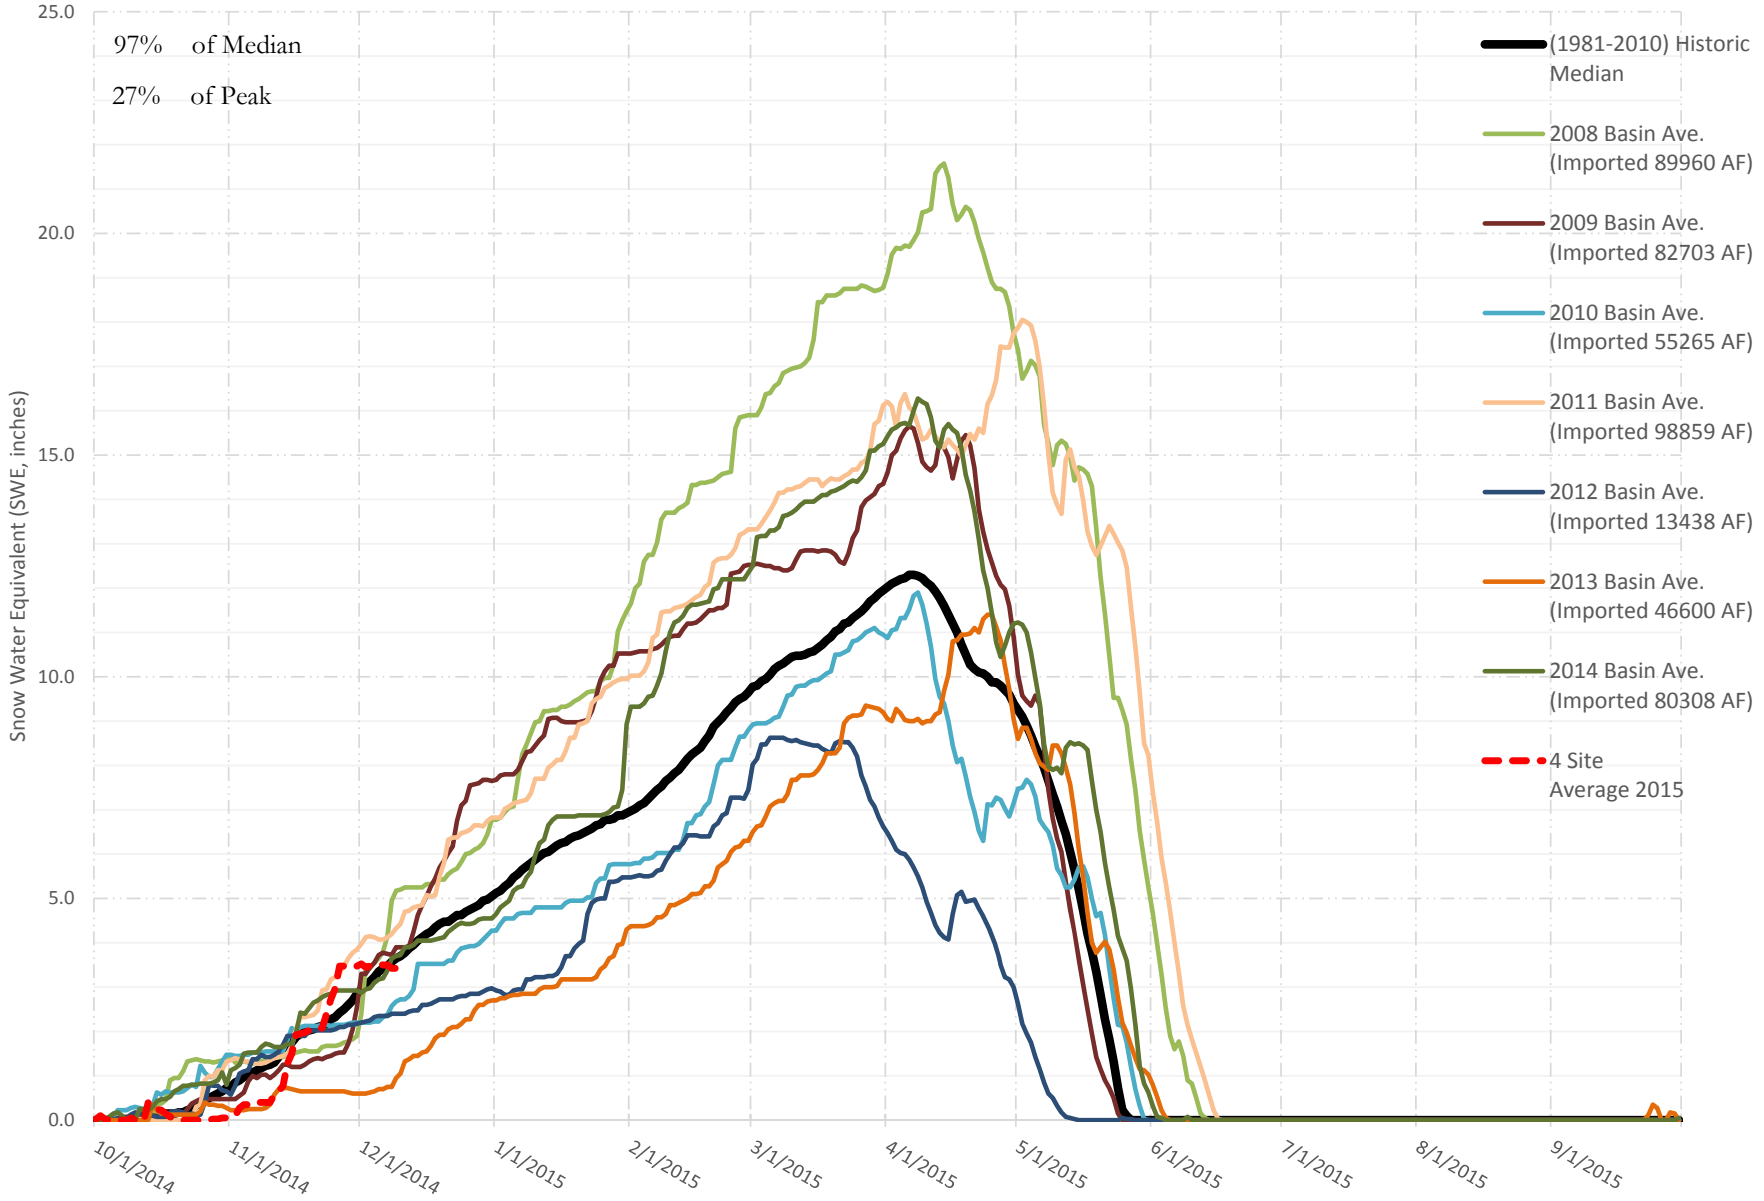

FRY-ARK COLLECTION BASIN SNOWPACK VS ANNUAL BASIN AVERAGE W/ ASSOC. FRY-ARK IMPORTS

DECEMBER 10, 2014

UPPER ARK BASIN SNOWPACK VS ANNUAL BASIN AVERAGE W/ ASSOC. FRY-ARK IMPORTS

DECEMBER 10, 2014