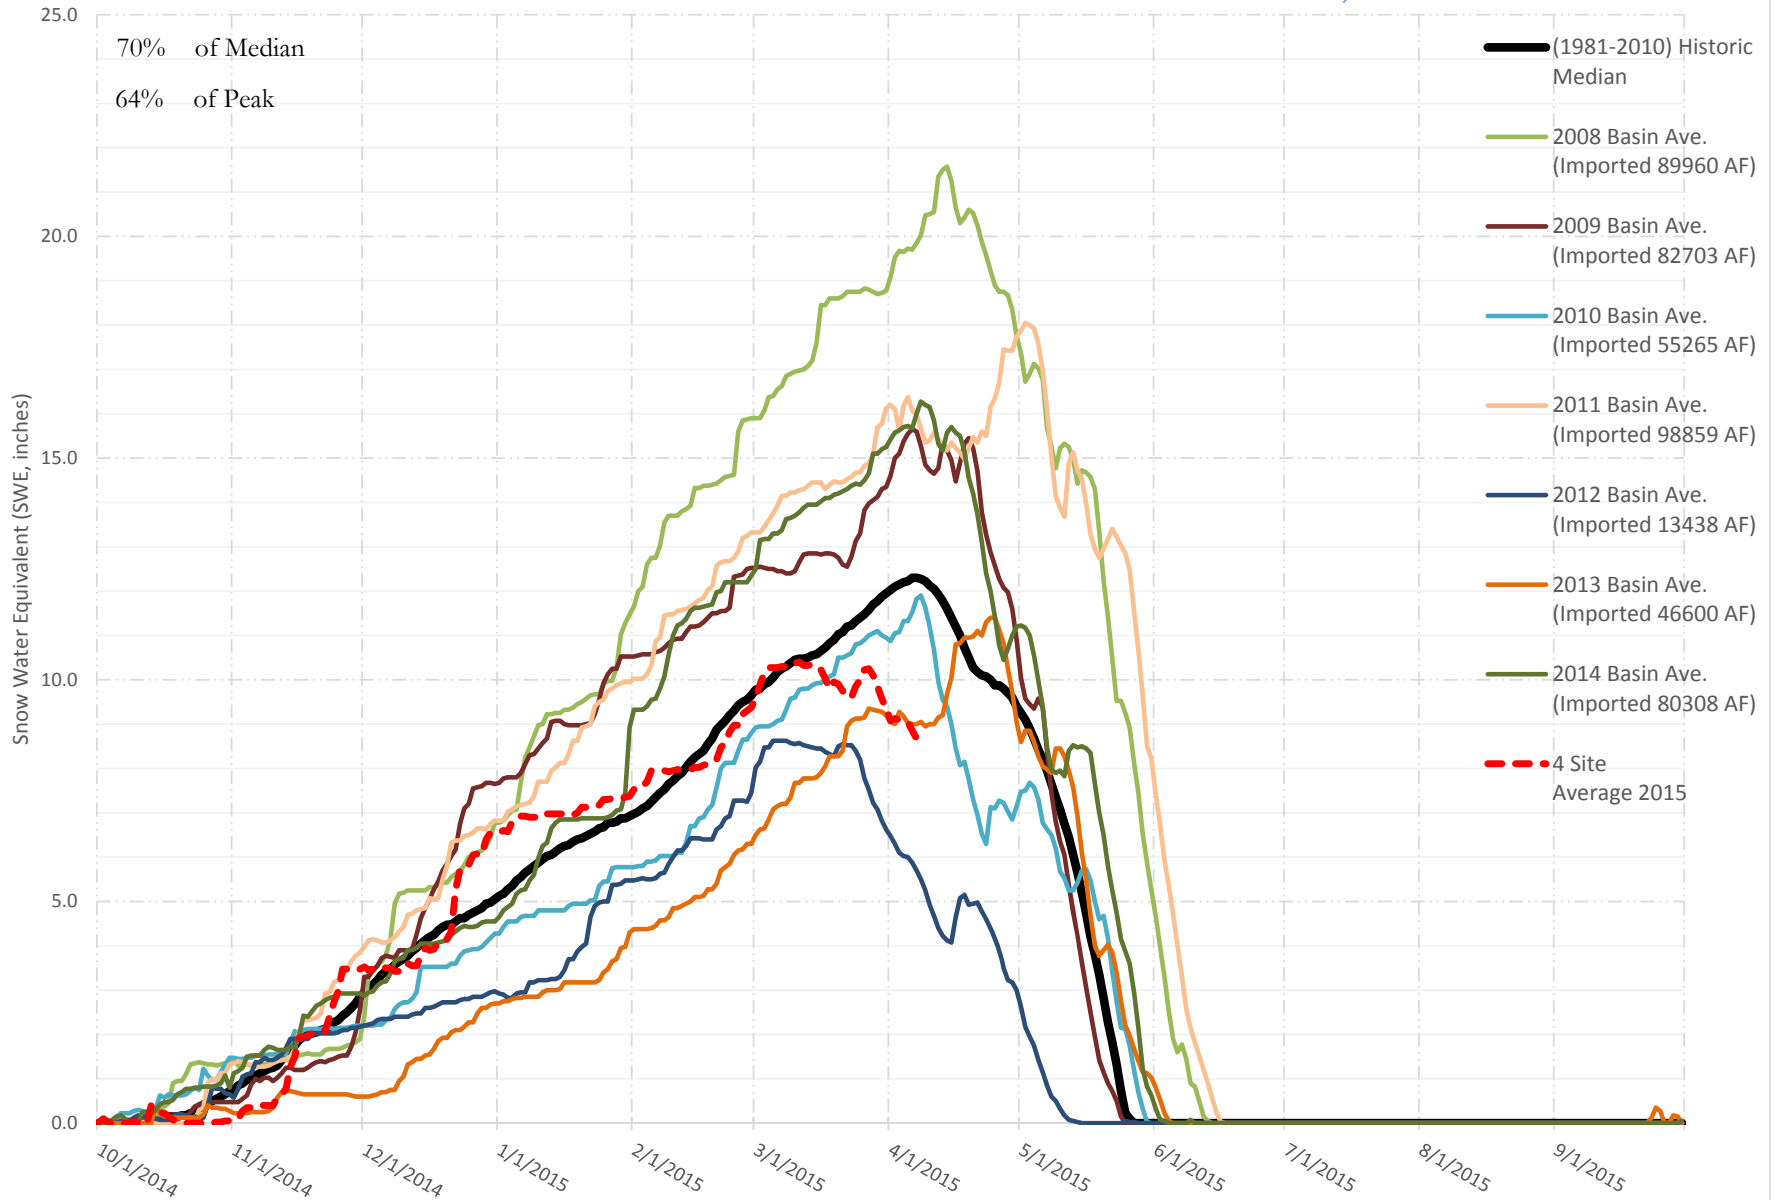

FRY-ARK COLLECTION BASIN SNOWPACK VS ANNUAL BASIN AVERAGE W/ ASSOC. FRY-ARK IMPORTS

APRIL 8, 2015

UPPER ARK BASIN SNOWPACK VS ANNUAL BASIN AVERAGE W/ ASSOC. FRY-ARK IMPORTS

APRIL 8, 2015