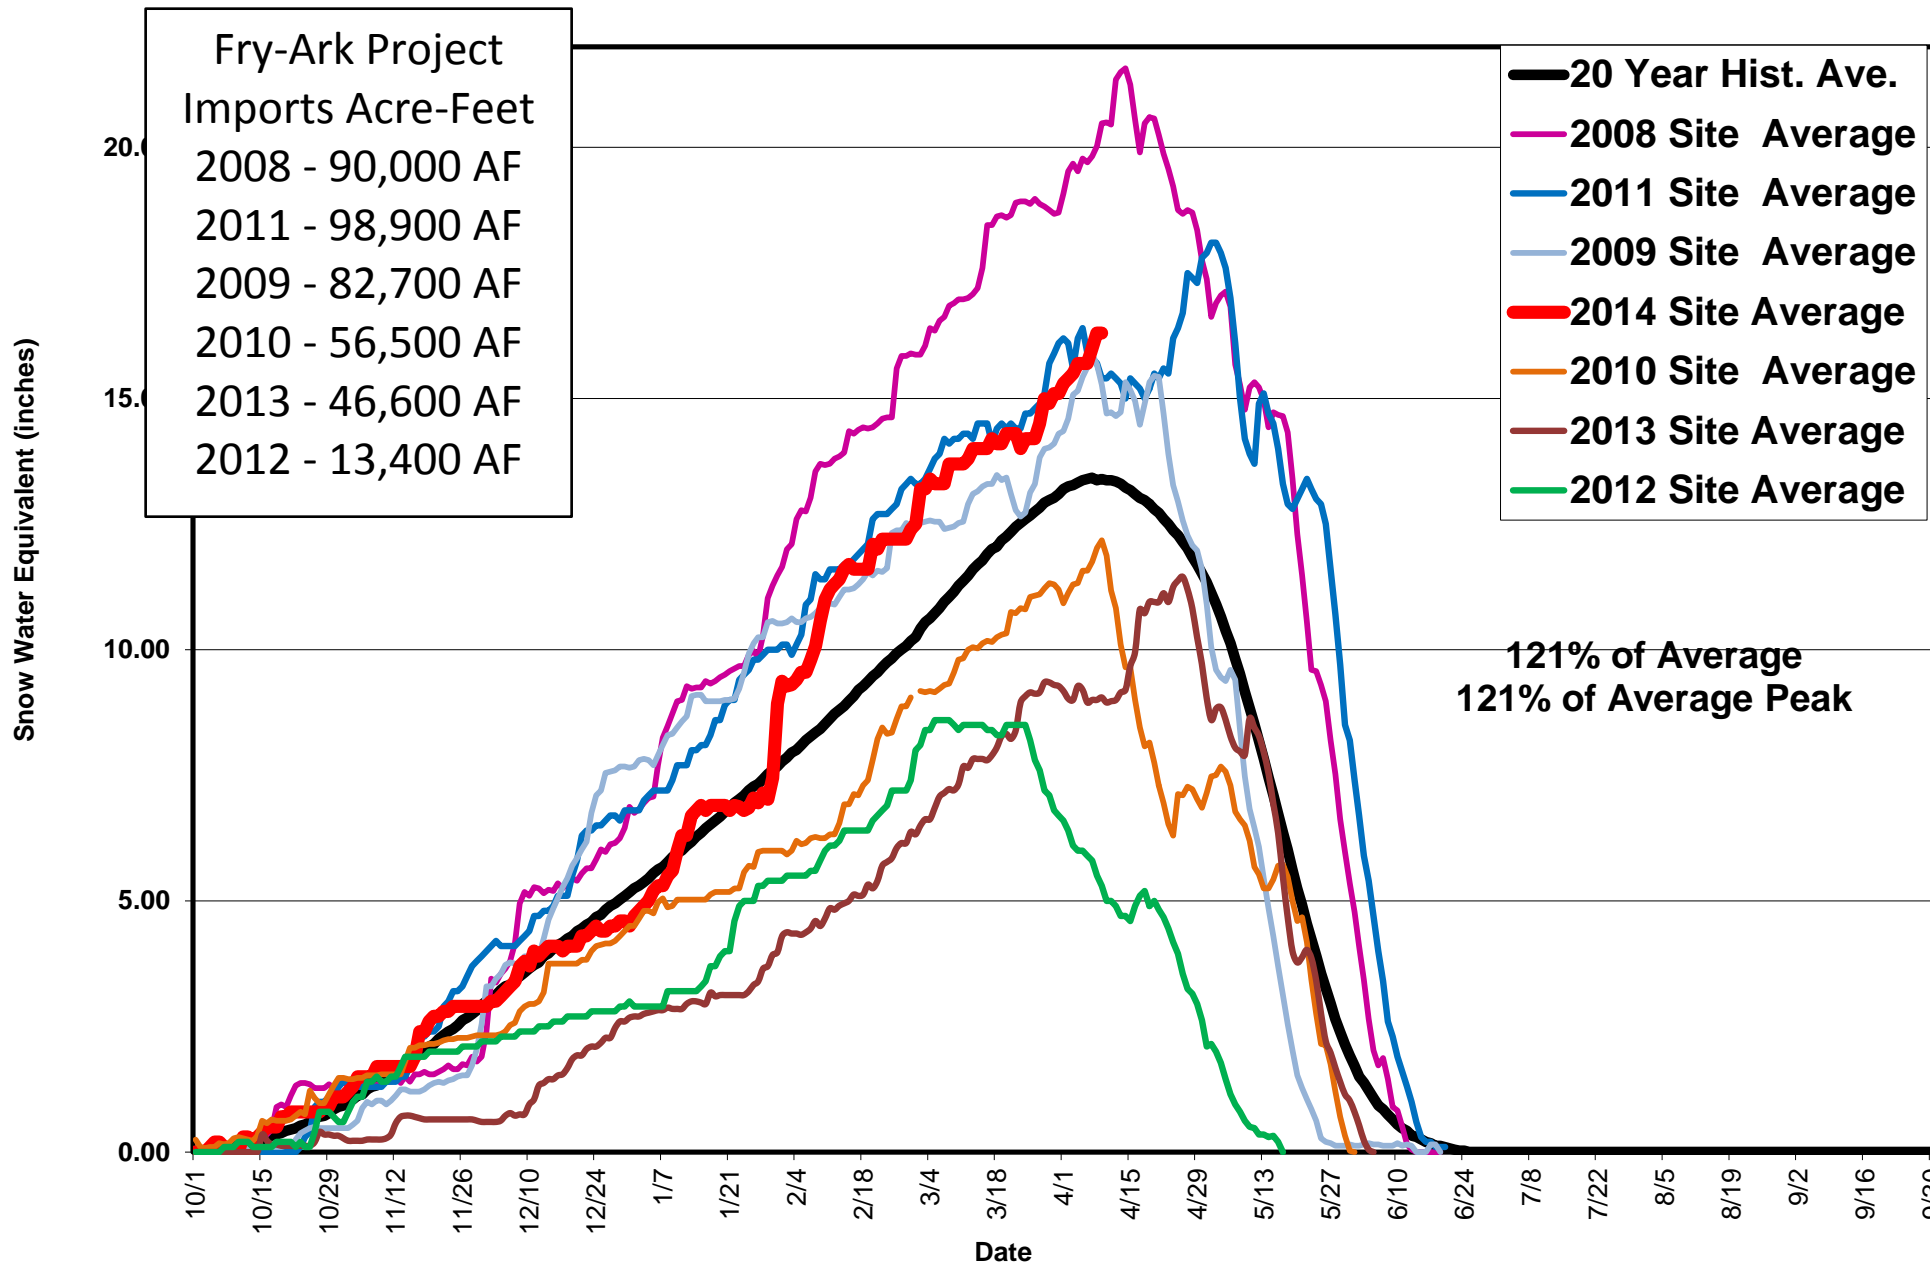

**FRY-ARK COLLECTION SYSTEM AREA SNOWPACK Snow Water Equivalent (SWE)**  
 April 9, 2014

**UPPER ARKANSAS BASIN SNOWPACK Snow Water Equivalent (SWE)  
April 9, 2014**