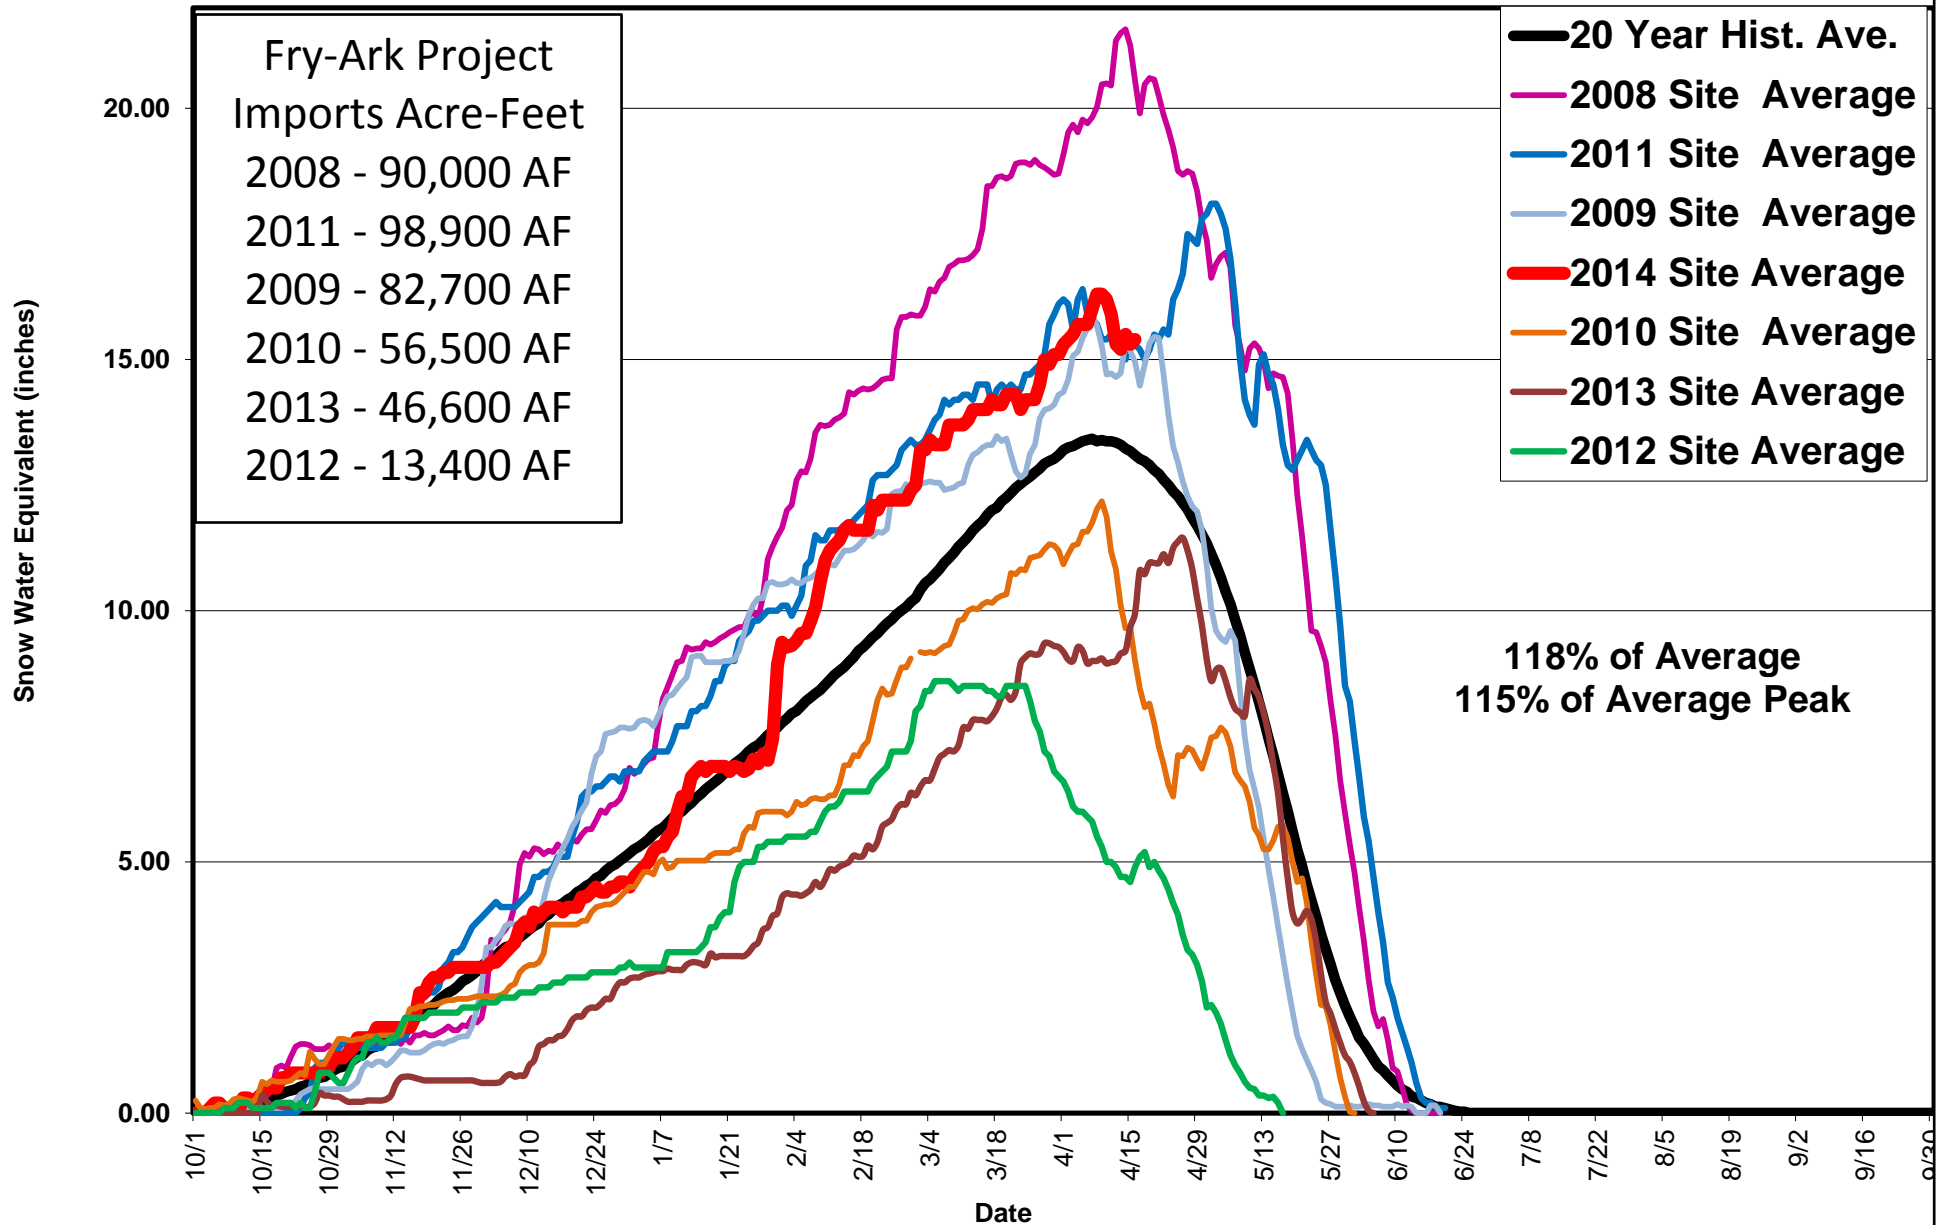

**FRY-ARK COLLECTION SYSTEM AREA SNOWPACK Snow Water Equivalent (SWE)  
April 16, 2014**

**UPPER ARKANSAS BASIN SNOWPACK Snow Water Equivalent (SWE)**  
 April 16, 2014