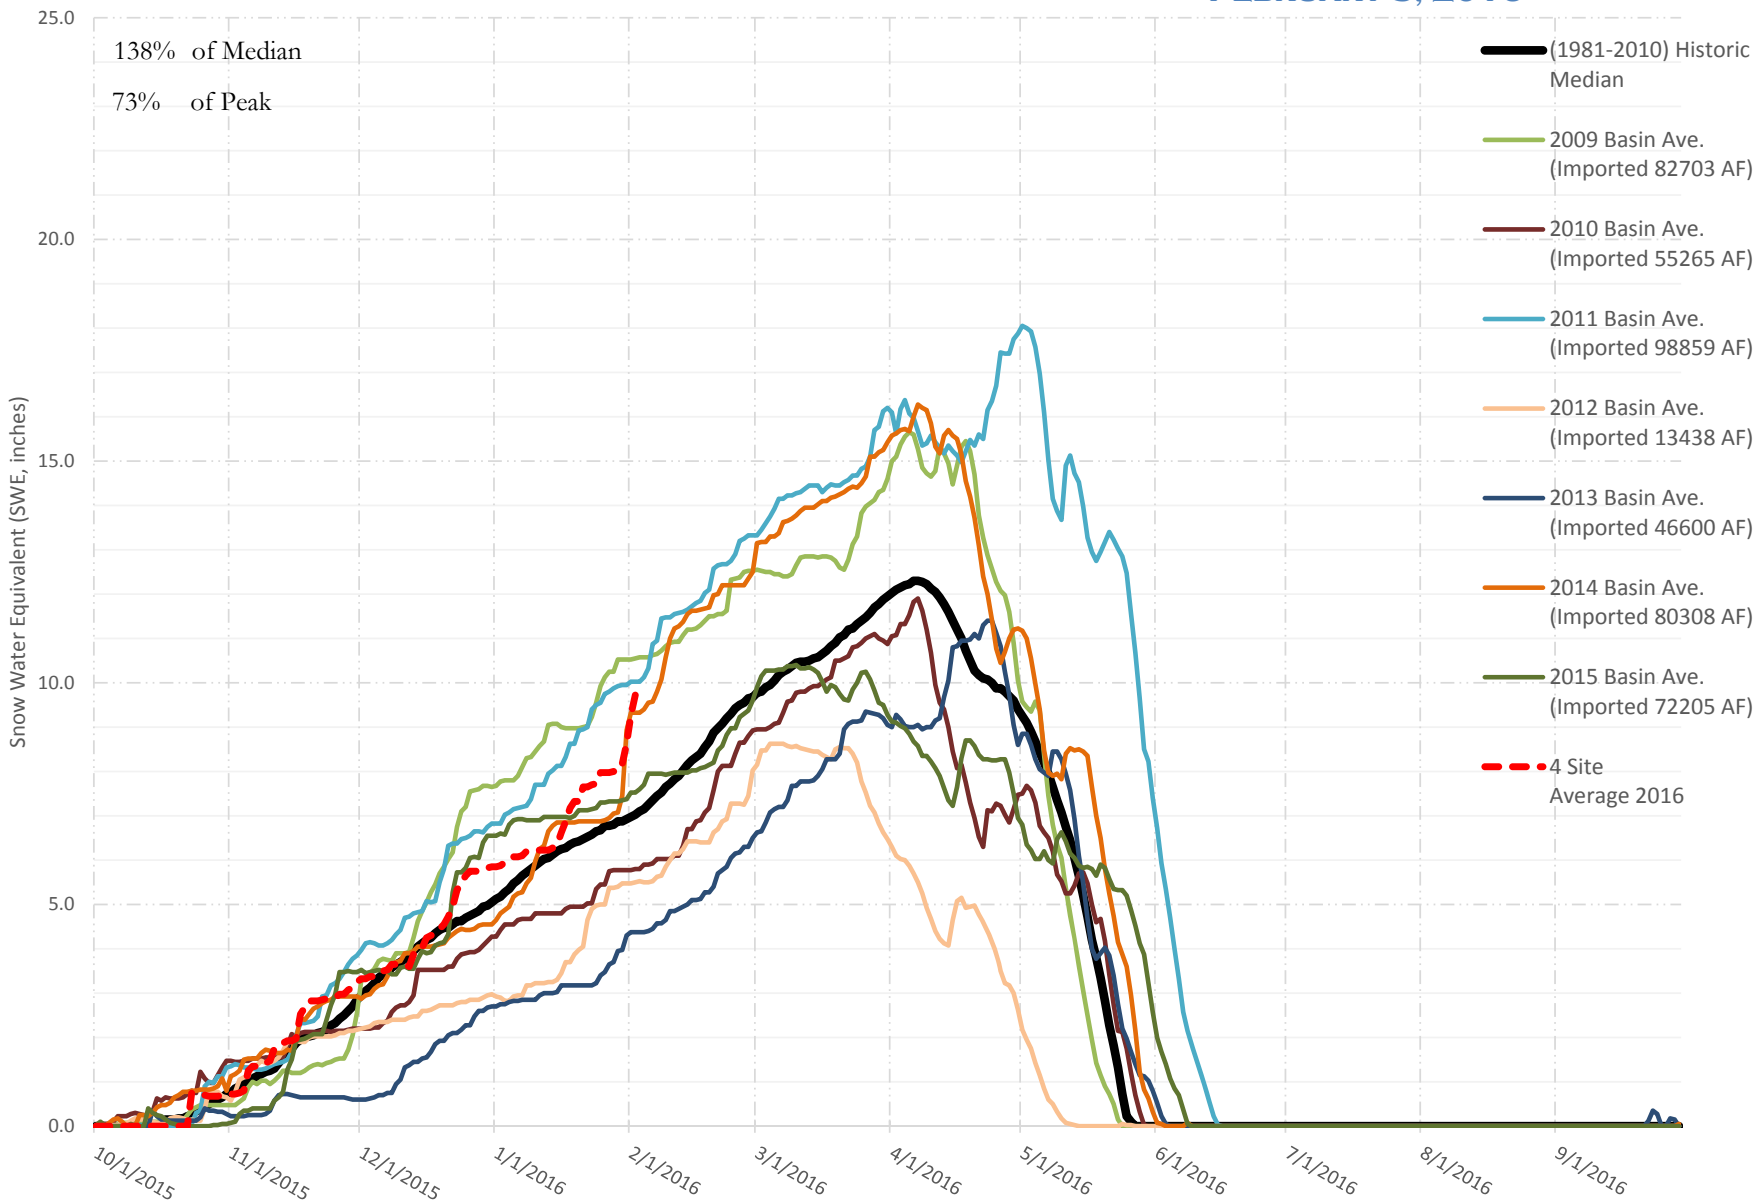

FRY-ARK COLLECTION BASIN SNOWPACK VS ANNUAL BASIN AVERAGE W/ ASSOC. FRY-ARK IMPORTS

FEBRUARY 3, 2016

UPPER ARK BASIN SNOWPACK VS ANNUAL BASIN AVERAGE W/ ASSOC. FRY-ARK IMPORTS

FEBRUARY 3, 2016