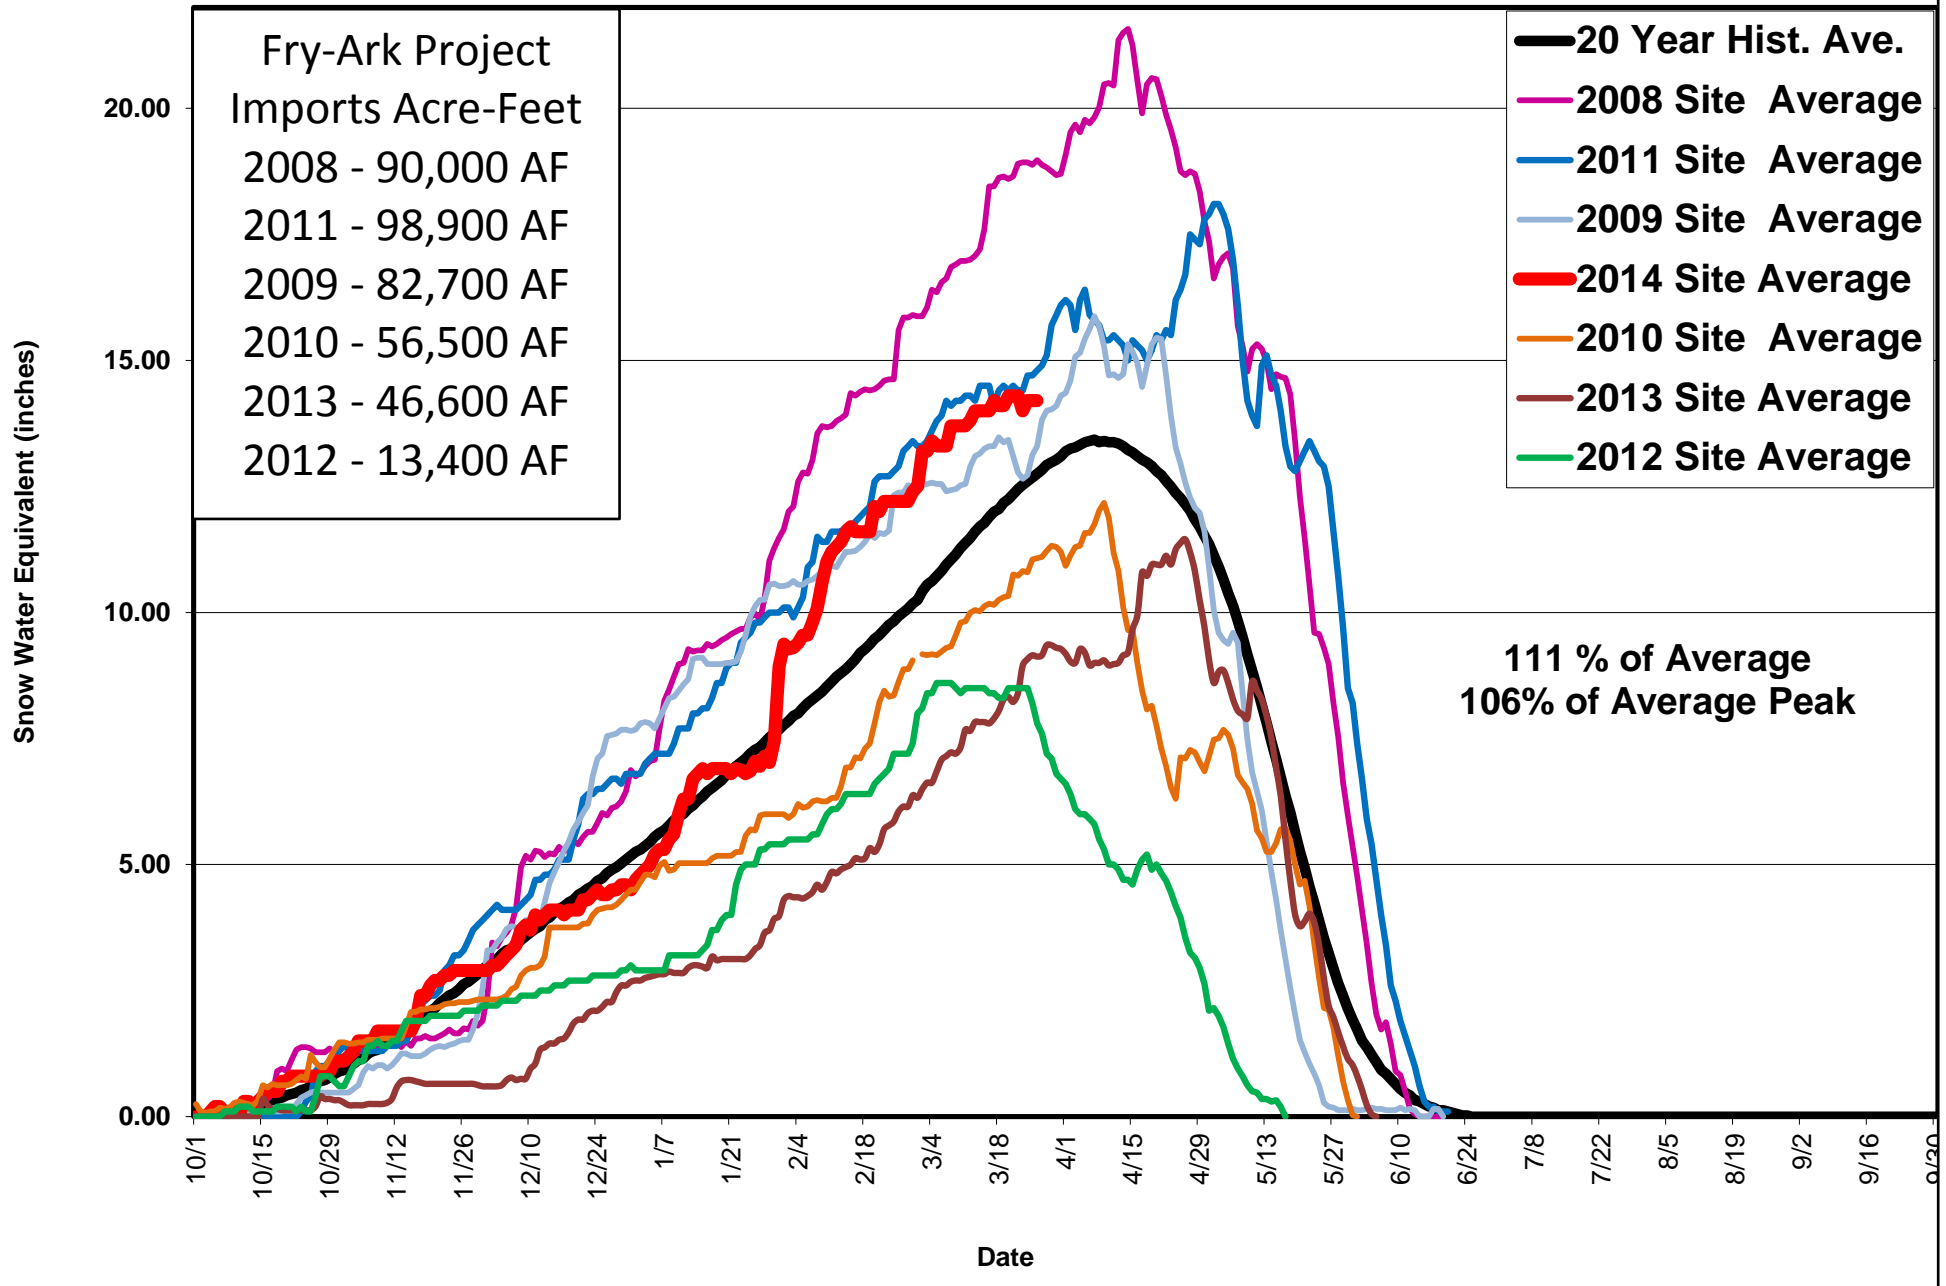

**FRY-ARK COLLECTION SYSTEM AREA SNOWPACK Snow Water Equivalent (SWE)
March 26, 2014**

**UPPER ARKANSAS BASIN SNOWPACK Snow Water Equivalent (SWE)
March 26, 2014**

20.0

15.0

10.0

5.0

0.0

10/1 10/15 10/29 11/12 11/26 12/10 12/24 1/7 1/21 2/4 2/18 3/4 3/18 4/1 4/15 4/29 5/13 5/27 6/10 6/24 7/8 7/22 8/5 8/19 9/2 9/16 9/30

— 20 Year Hist. Ave.

— 2008 Site Average

— 2011 Site Average

— 2009 Site Average

— 2014 Site Average

— 2010 Site Average

— 2013 Site Average

— 2012 Site Average