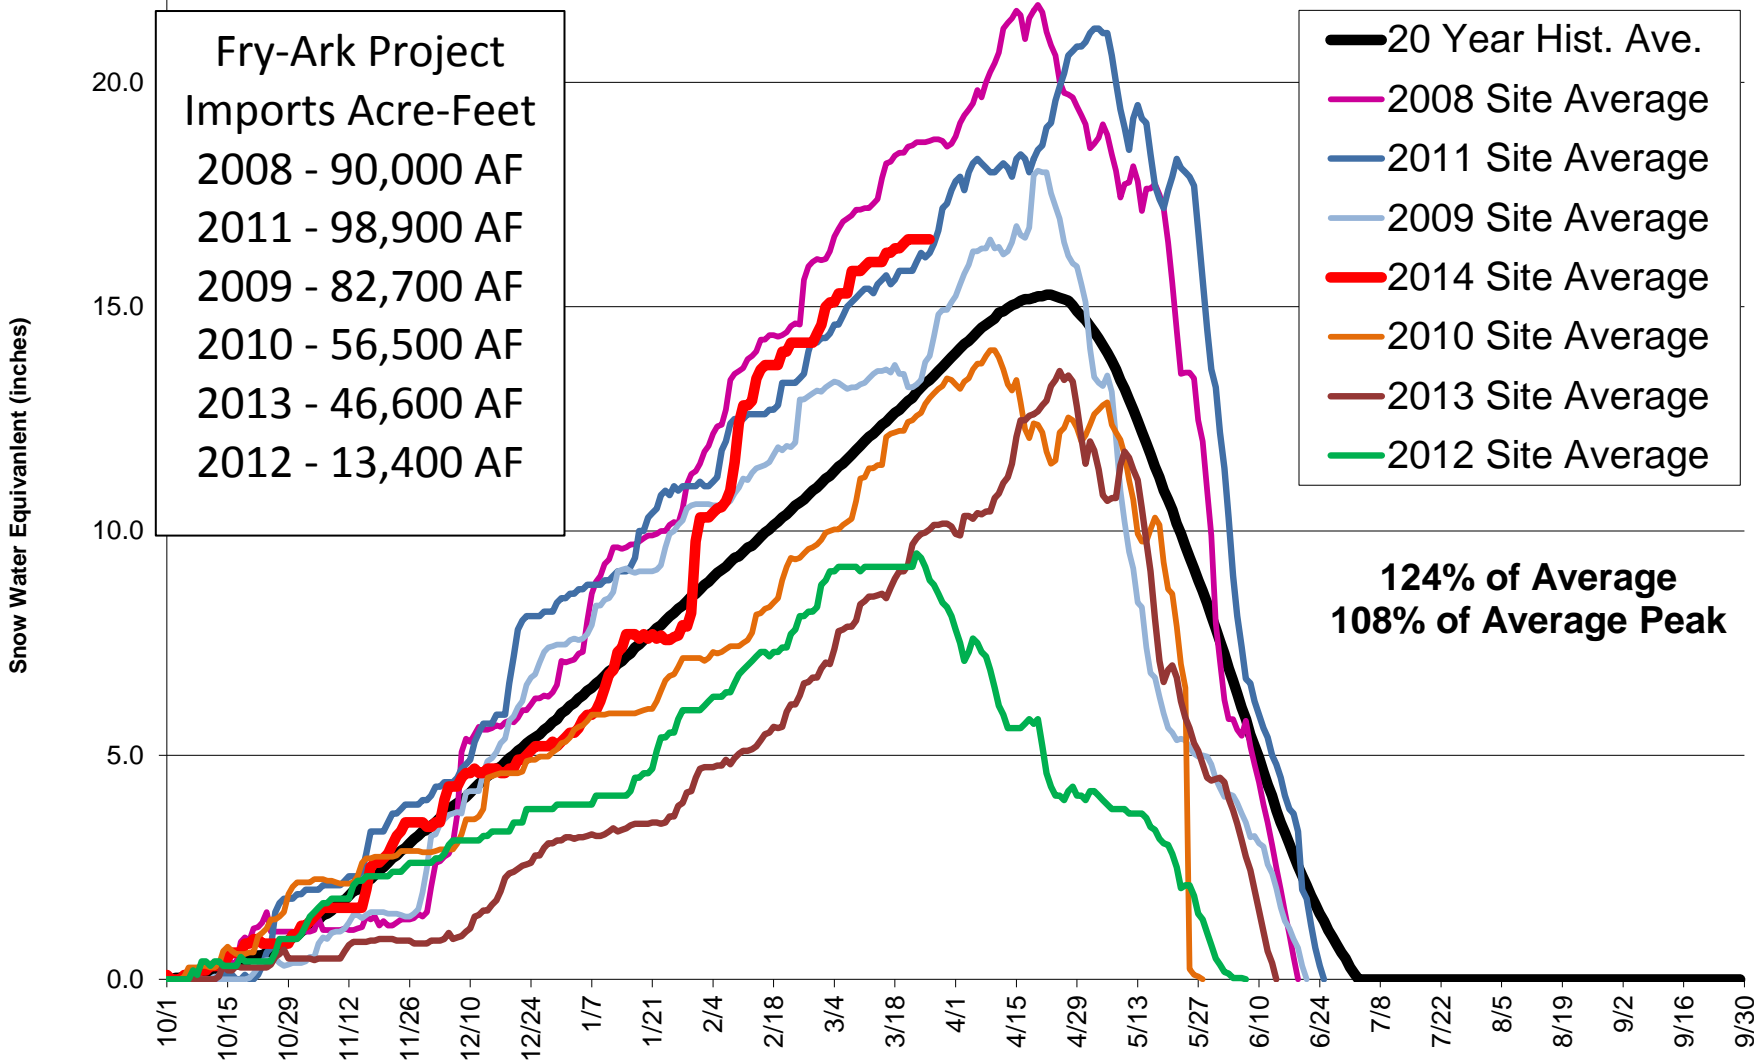

**FRY-ARK COLLECTION SYSTEM AREA SNOWPACK Snow Water Equivalent (SWE)
March 26, 2014**

**UPPER ARKANSAS BASIN SNOWPACK Snow Water Equivalent (SWE)
March 26, 2014**

20.0

15.0

10.0

5.0

0.0

10/1 10/15 10/29 11/12 11/26 12/10 12/24 1/7 1/21 2/4 2/18 3/4 3/18 4/1 4/15 4/29 5/13 5/27 6/10 6/24 7/8 7/22 8/5 8/19 9/2 9/16 9/30

— 20 Year Hist. Ave.

— 2008 Site Average

— 2011 Site Average

— 2009 Site Average

— 2014 Site Average

— 2010 Site Average

— 2013 Site Average

— 2012 Site Average