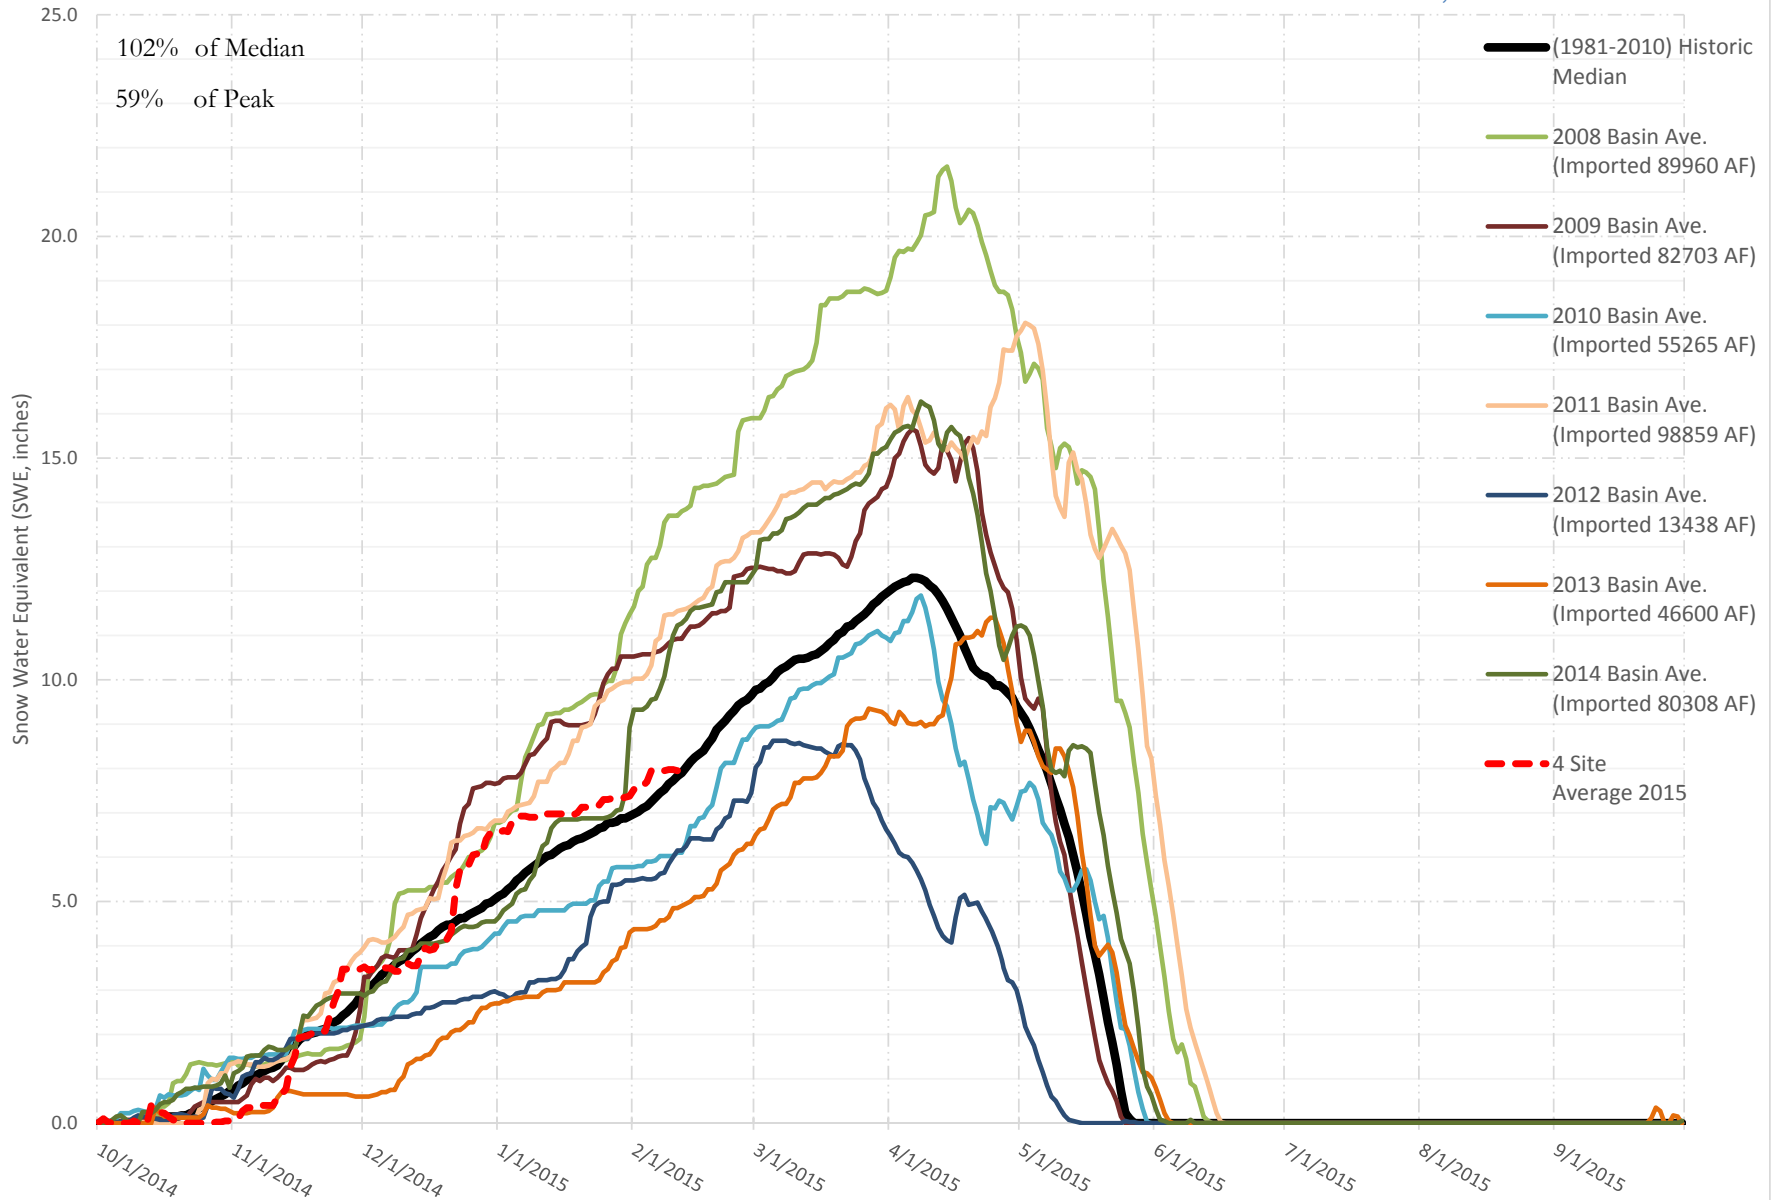

FRY-ARK COLLECTION BASIN SNOWPACK VS ANNUAL BASIN AVERAGE W/ ASSOC. FRY-ARK IMPORTS

FEBRUARY 11, 2015

UPPER ARK BASIN SNOWPACK VS ANNUAL BASIN AVERAGE W/ ASSOC. FRY-ARK IMPORTS

FEBRUARY 11, 2015