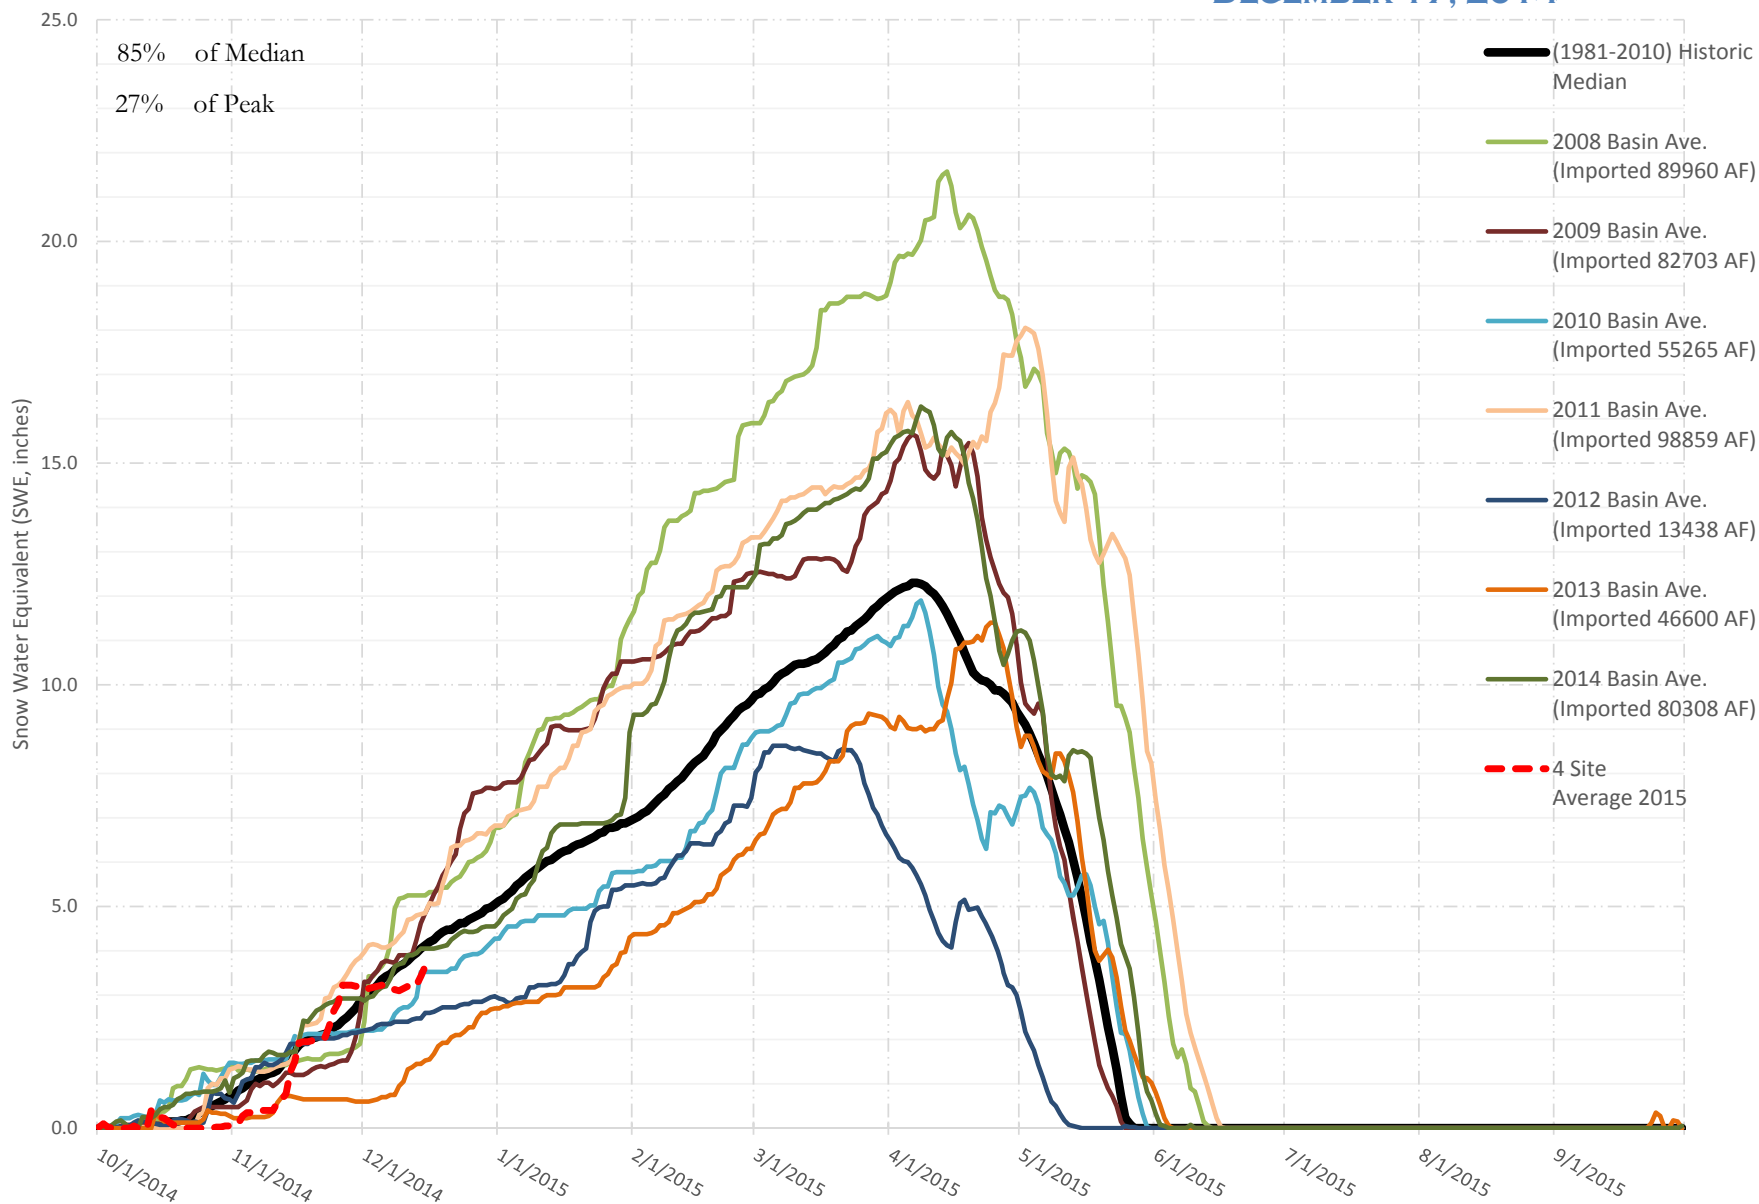

# FRY-ARK COLLECTION BASIN SNOWPACK VS ANNUAL BASIN AVERAGE W/ ASSOC. FRY-ARK IMPORTS

DECEMBER 17, 2014

# UPPER ARK BASIN SNOWPACK VS ANNUAL BASIN AVERAGE W/ ASSOC. FRY-ARK IMPORTS

DECEMBER 17, 2014