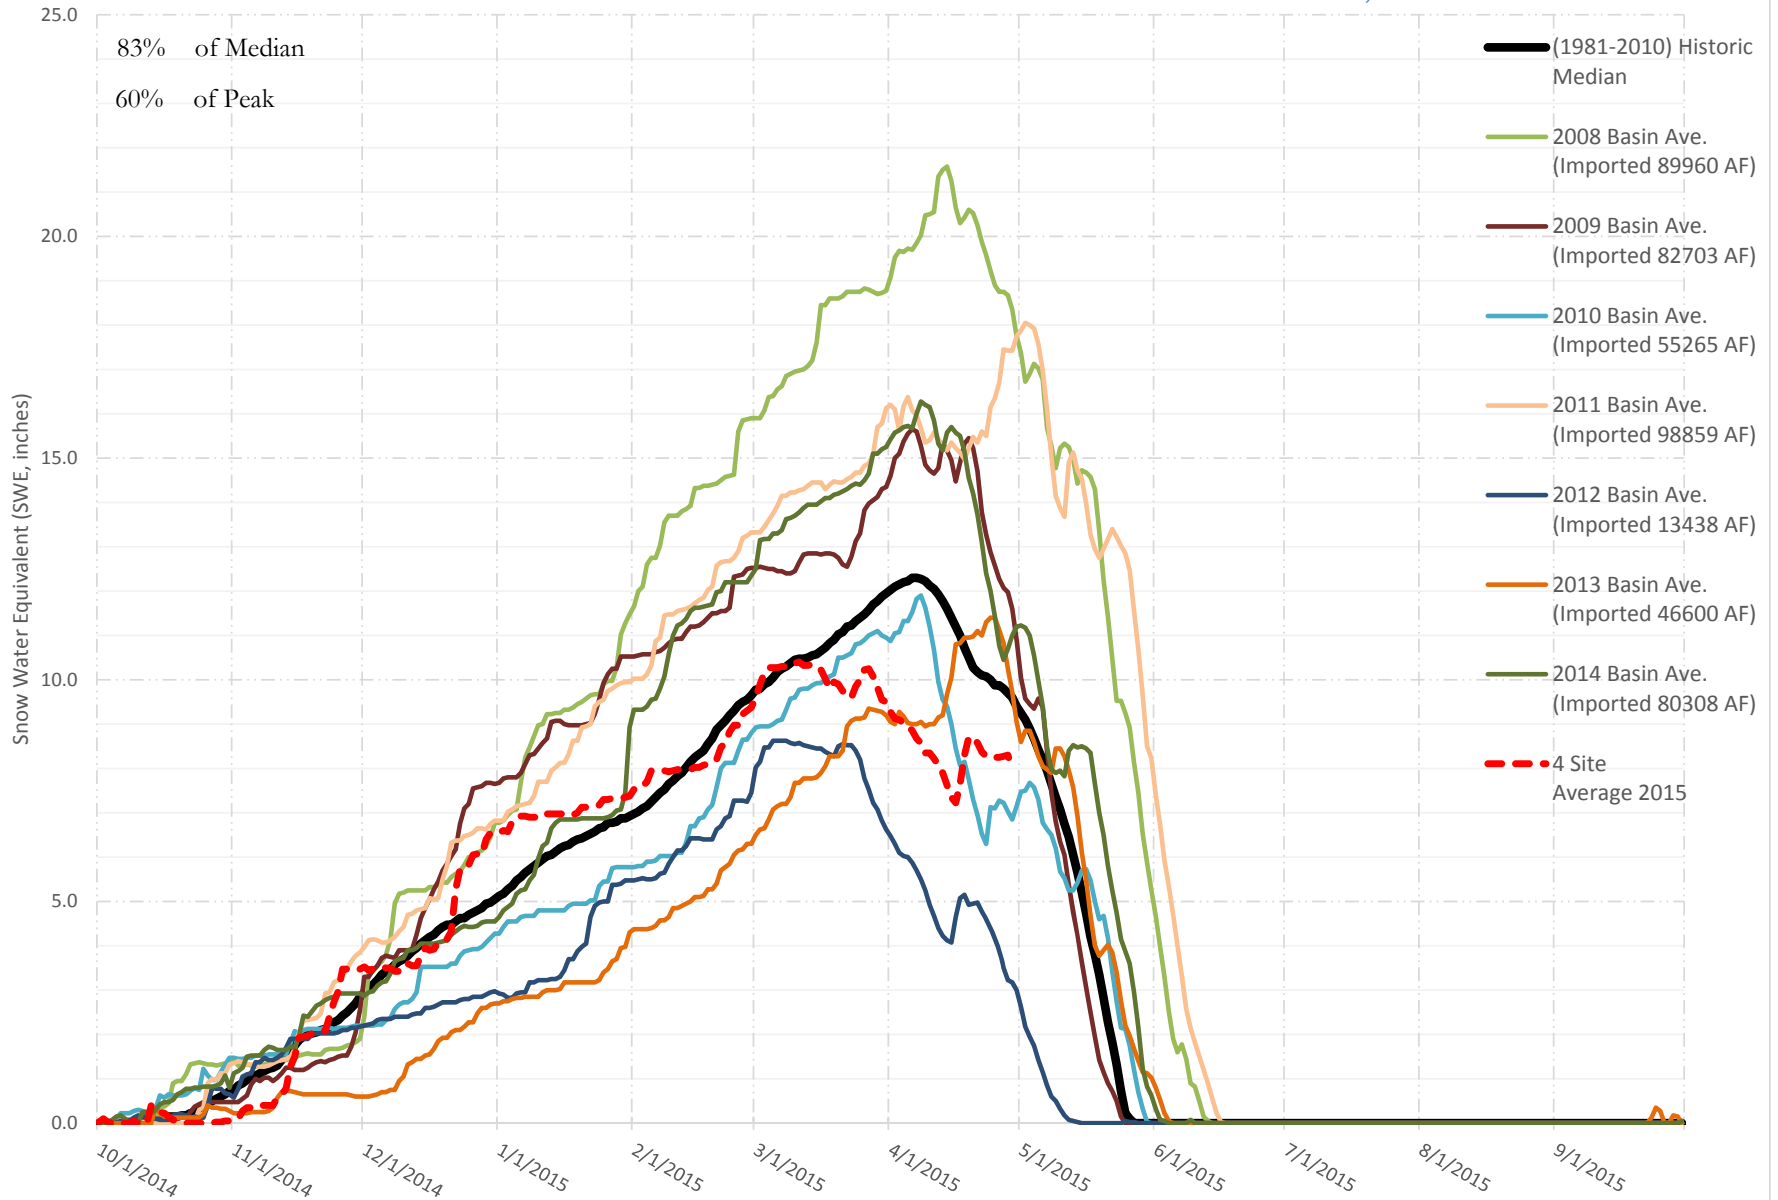

FRY-ARK COLLECTION BASIN SNOWPACK VS ANNUAL BASIN AVERAGE W/ ASSOC. FRY-ARK IMPORTS

APRIL 29, 2015

UPPER ARK BASIN SNOWPACK VS ANNUAL BASIN AVERAGE W/ ASSOC. FRY-ARK IMPORTS

APRIL 29, 2015