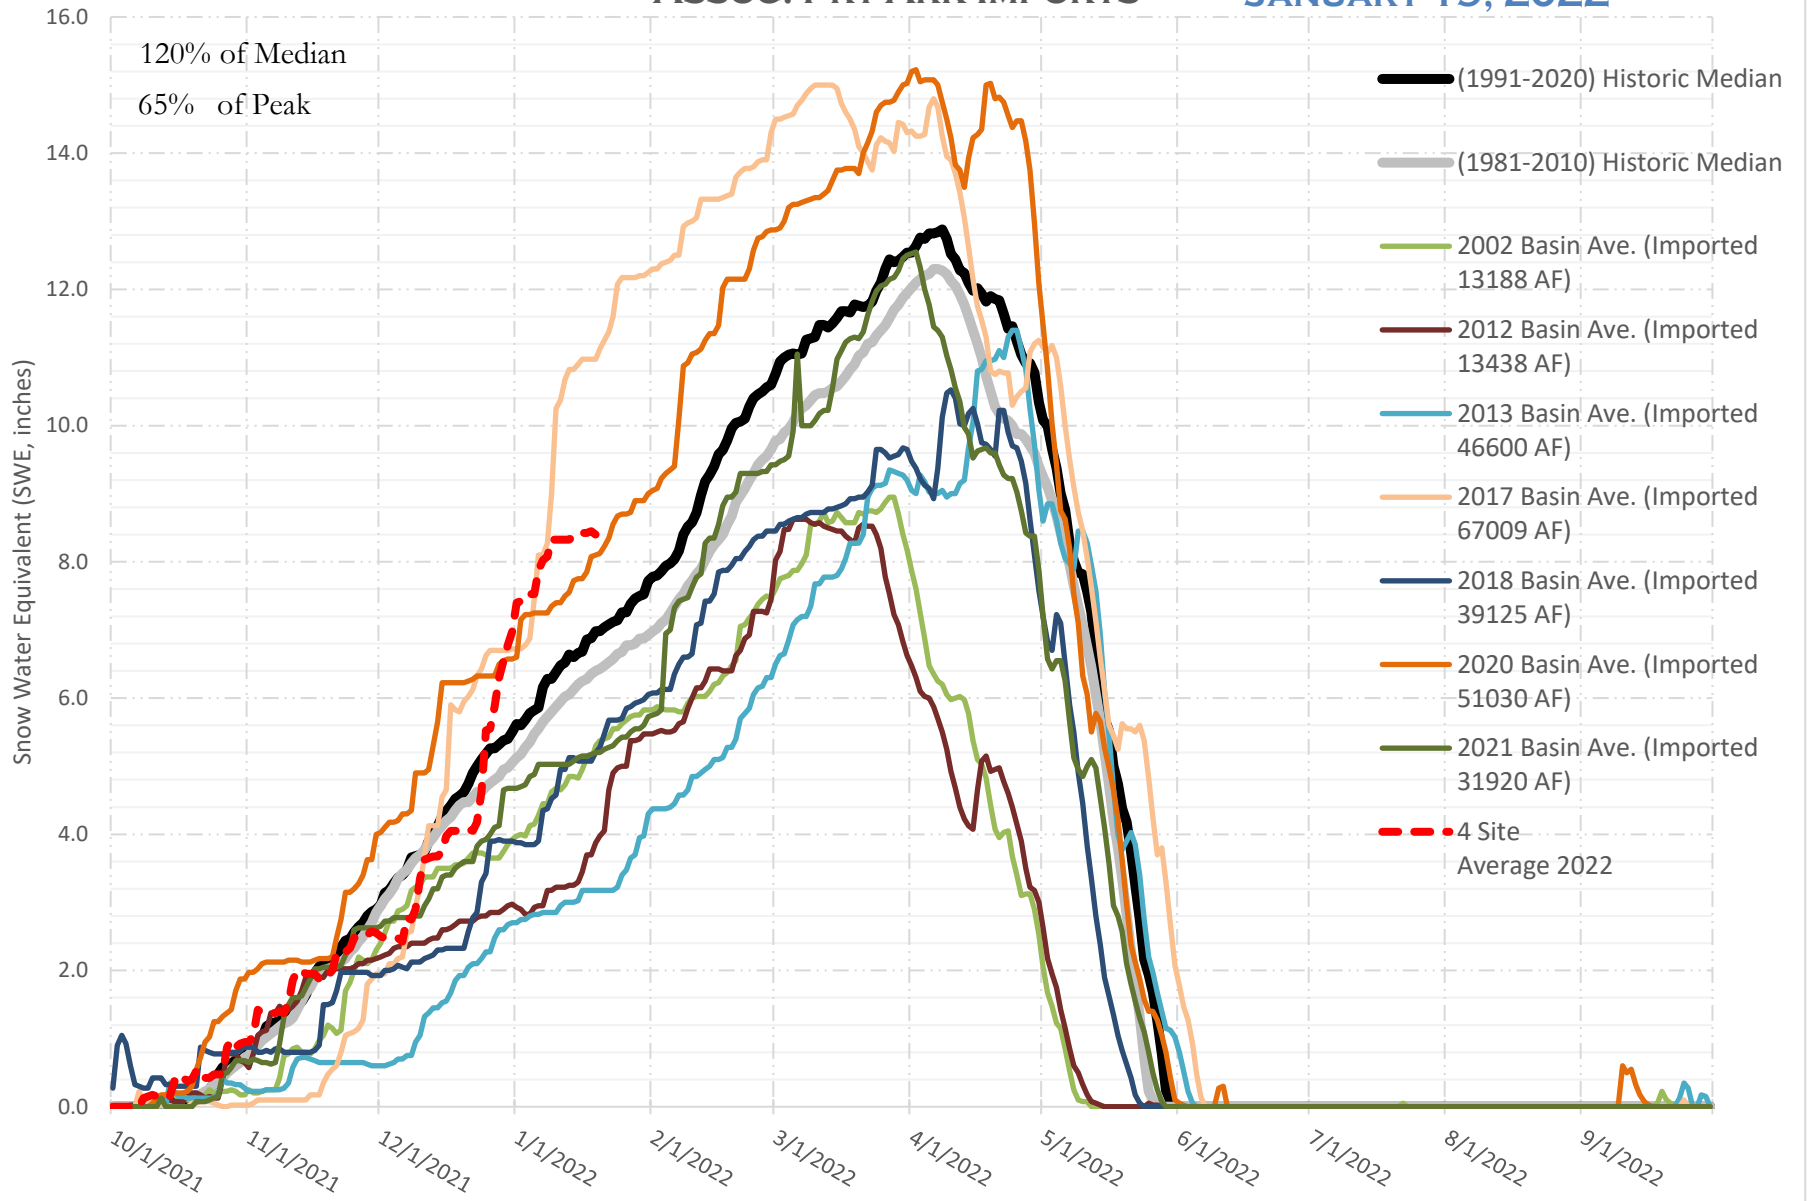

FRY-ARK COLLECTION BASIN SNOWPACK VS ANNUAL BASIN AVERAGE W/ ASSOC. FRY-ARK IMPORTS

JANUARY 19, 2022

UPPER ARK BASIN SNOWPACK VS ANNUAL BASIN AVERAGE W/ ASSOC. FRY- ARK IMPORTS

JANUARY 19, 2022