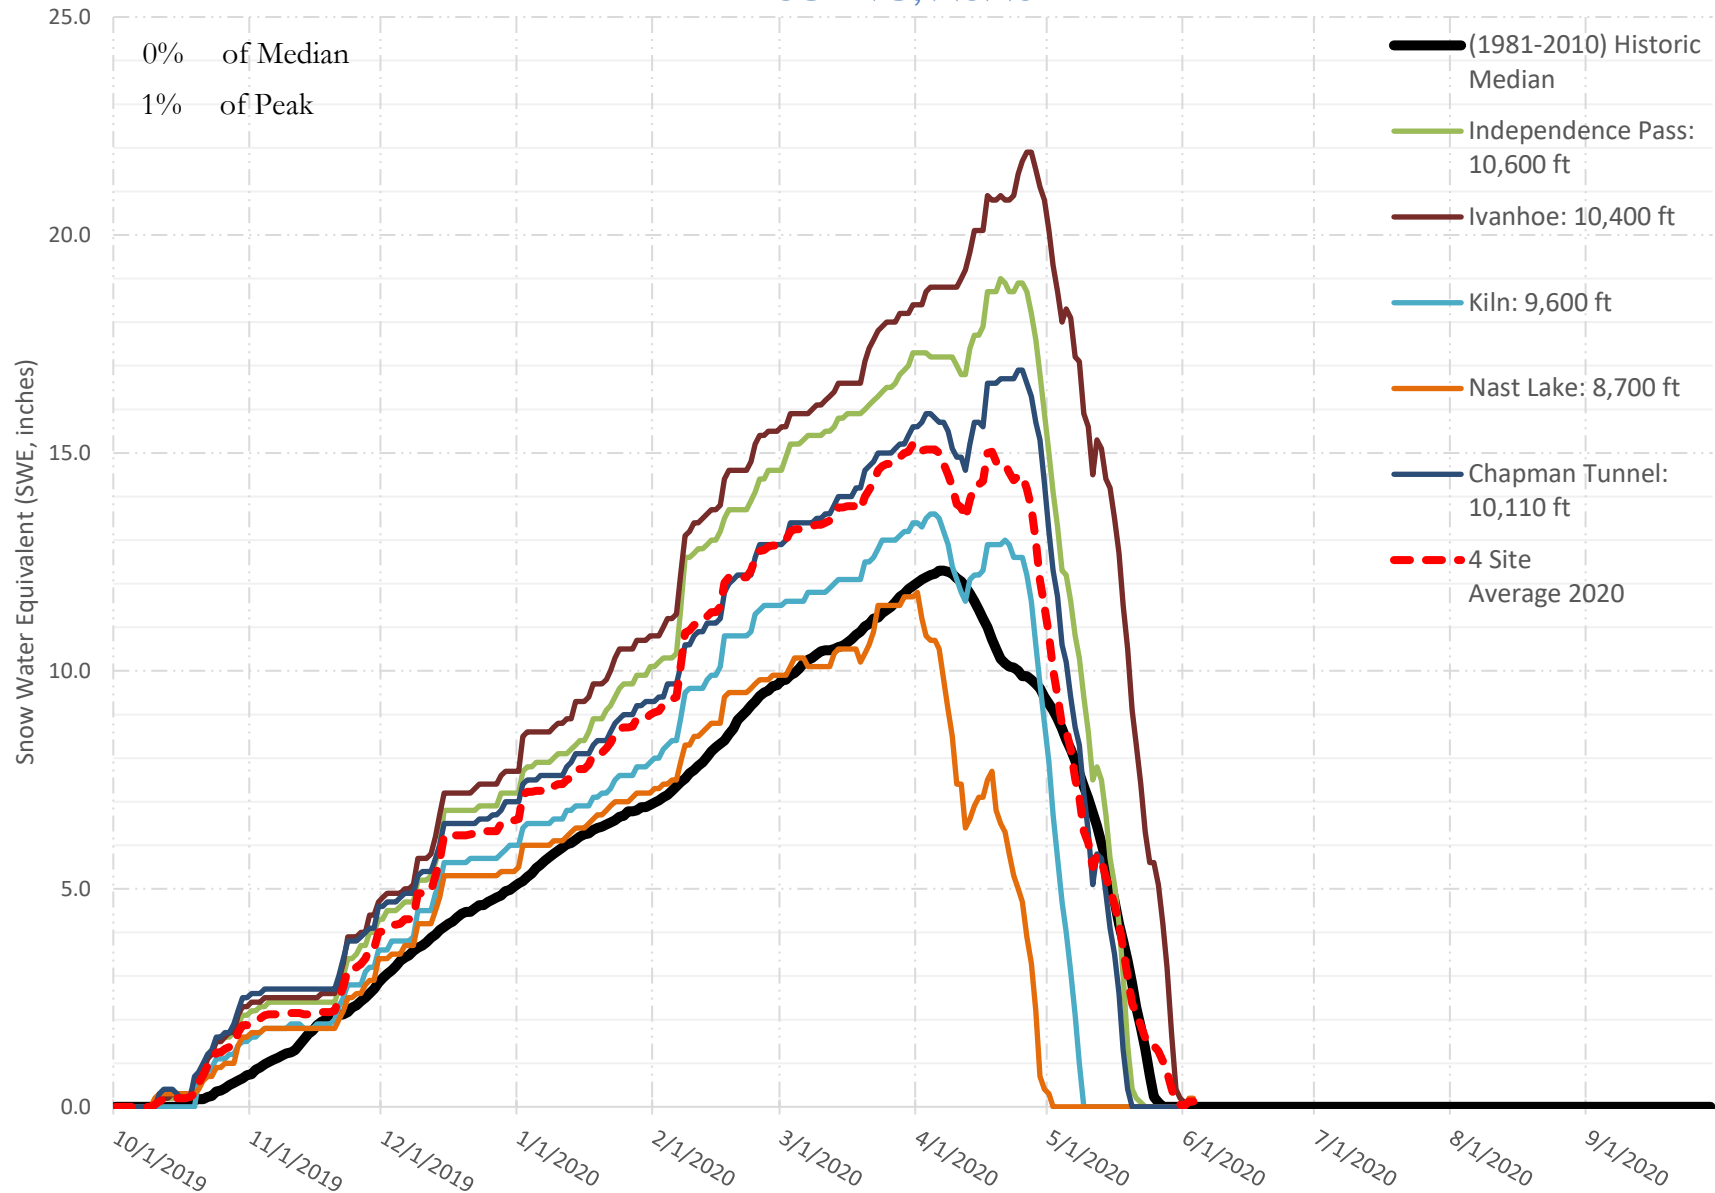

# FRY-ARK COLLECTION BASIN SNOWPACK VS ANNUAL BASIN AVERAGE W/ ASSOC. FRY-ARK IMPORTS

JUNE 3, 2020

# FRY-ARK COLLECTION BASIN SNOWPACK W/ INDIVIDUAL SITES JUNE 3, 2020

# UPPER ARK BASIN SNOWPACK W/ INDIVIDUAL SITES JUNE 3, 2020