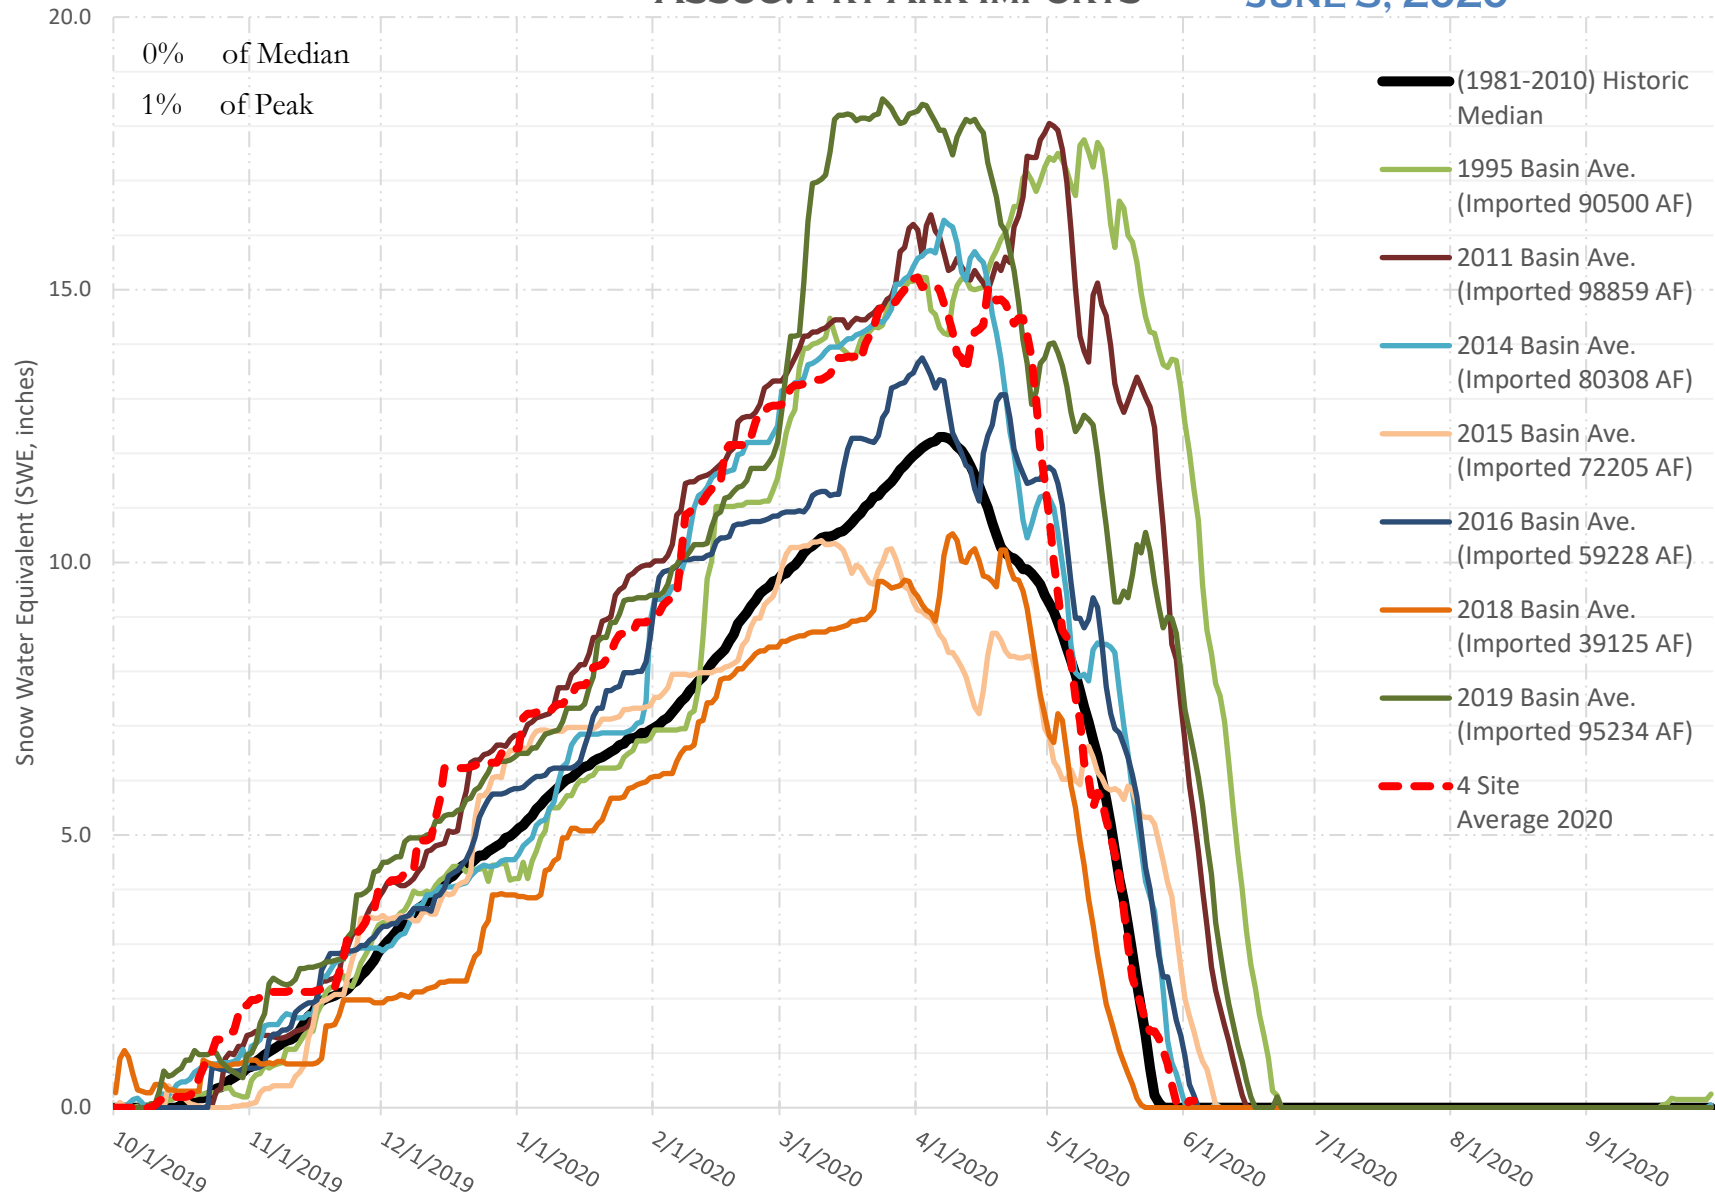

# FRY-ARK COLLECTION BASIN SNOWPACK VS ANNUAL BASIN AVERAGE W/ ASSOC. FRY-ARK IMPORTS

JUNE 3, 2020

# FRY-ARK COLLECTION BASIN SNOWPACK W/ INDIVIDUAL SITES JUNE 3, 2020

# UPPER ARK BASIN SNOWPACK W/ INDIVIDUAL SITES JUNE 3, 2020