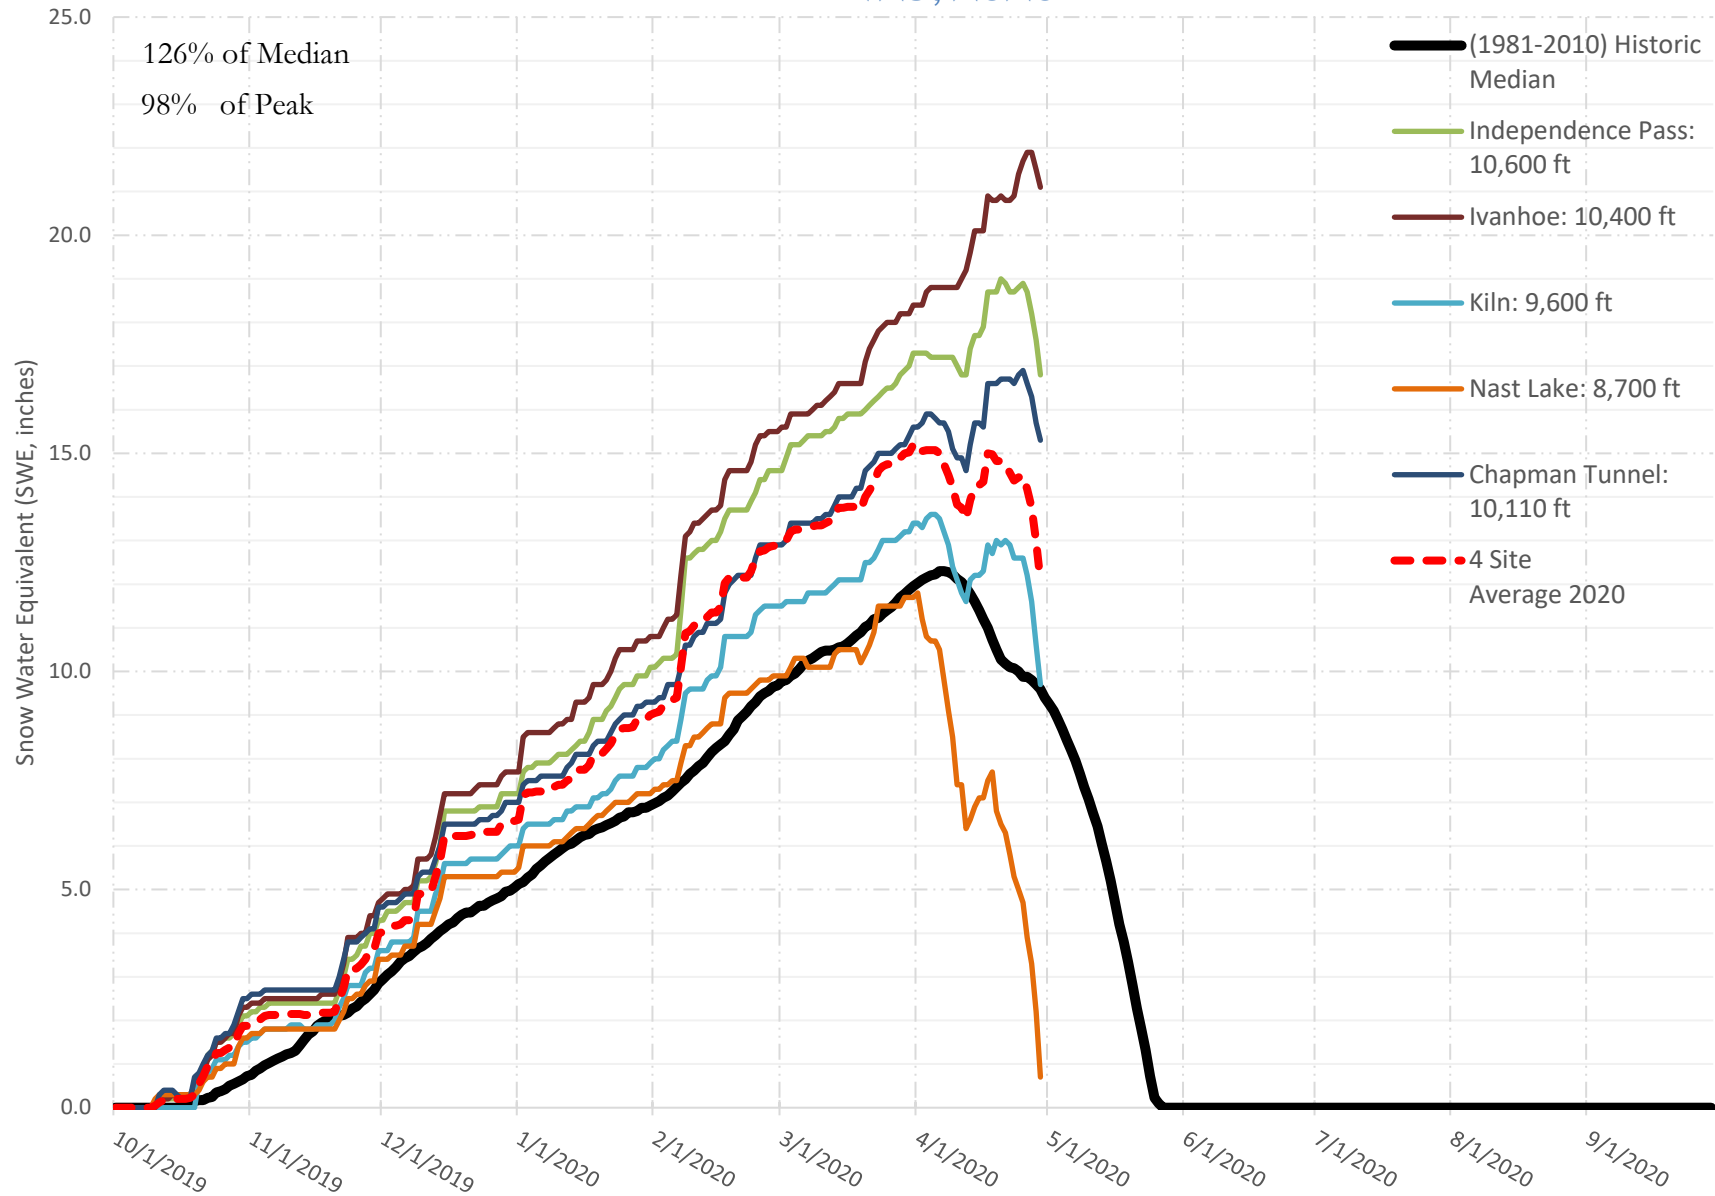

# FRY-ARK COLLECTION BASIN SNOWPACK W/ INDIVIDUAL SITES APRIL 29, 2020

# UPPER ARK BASIN SNOWPACK W/ INDIVIDUAL SITES APRIL 29, 2020