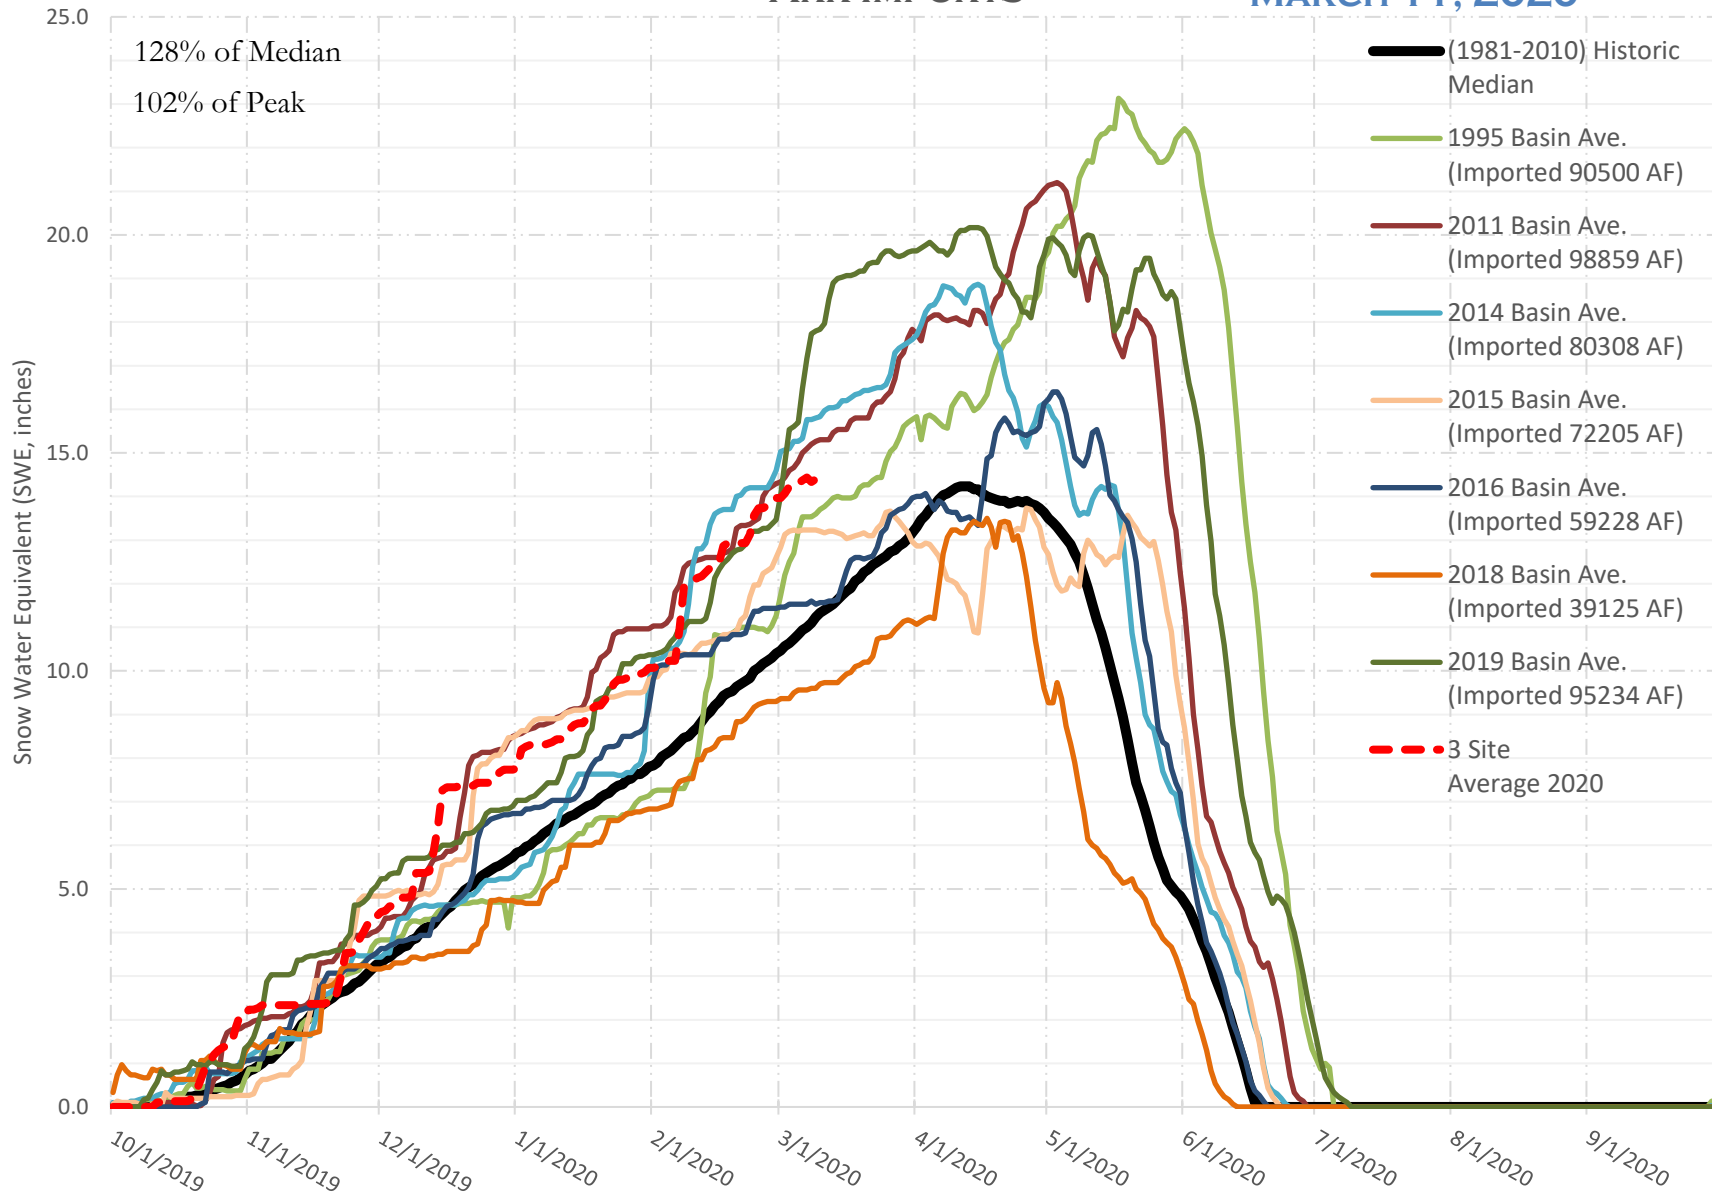

FRY-ARK COLLECTION BASIN SNOWPACK VS ANNUAL BASIN AVERAGE W/ ASSOC. FRY-ARK IMPORTS

MARCH 11, 2020

FRY-ARK COLLECTION BASIN SNOWPACK W/ INDIVIDUAL SITES MARCH 11, 2020

UPPER ARK BASIN SNOWPACK VS ANNUAL BASIN AVERAGE W/ ASSOC. FRY- ARK IMPORTS

MARCH 11, 2020

UPPER ARK BASIN SNOWPACK W/ INDIVIDUAL SITES MARCH 11, 2020