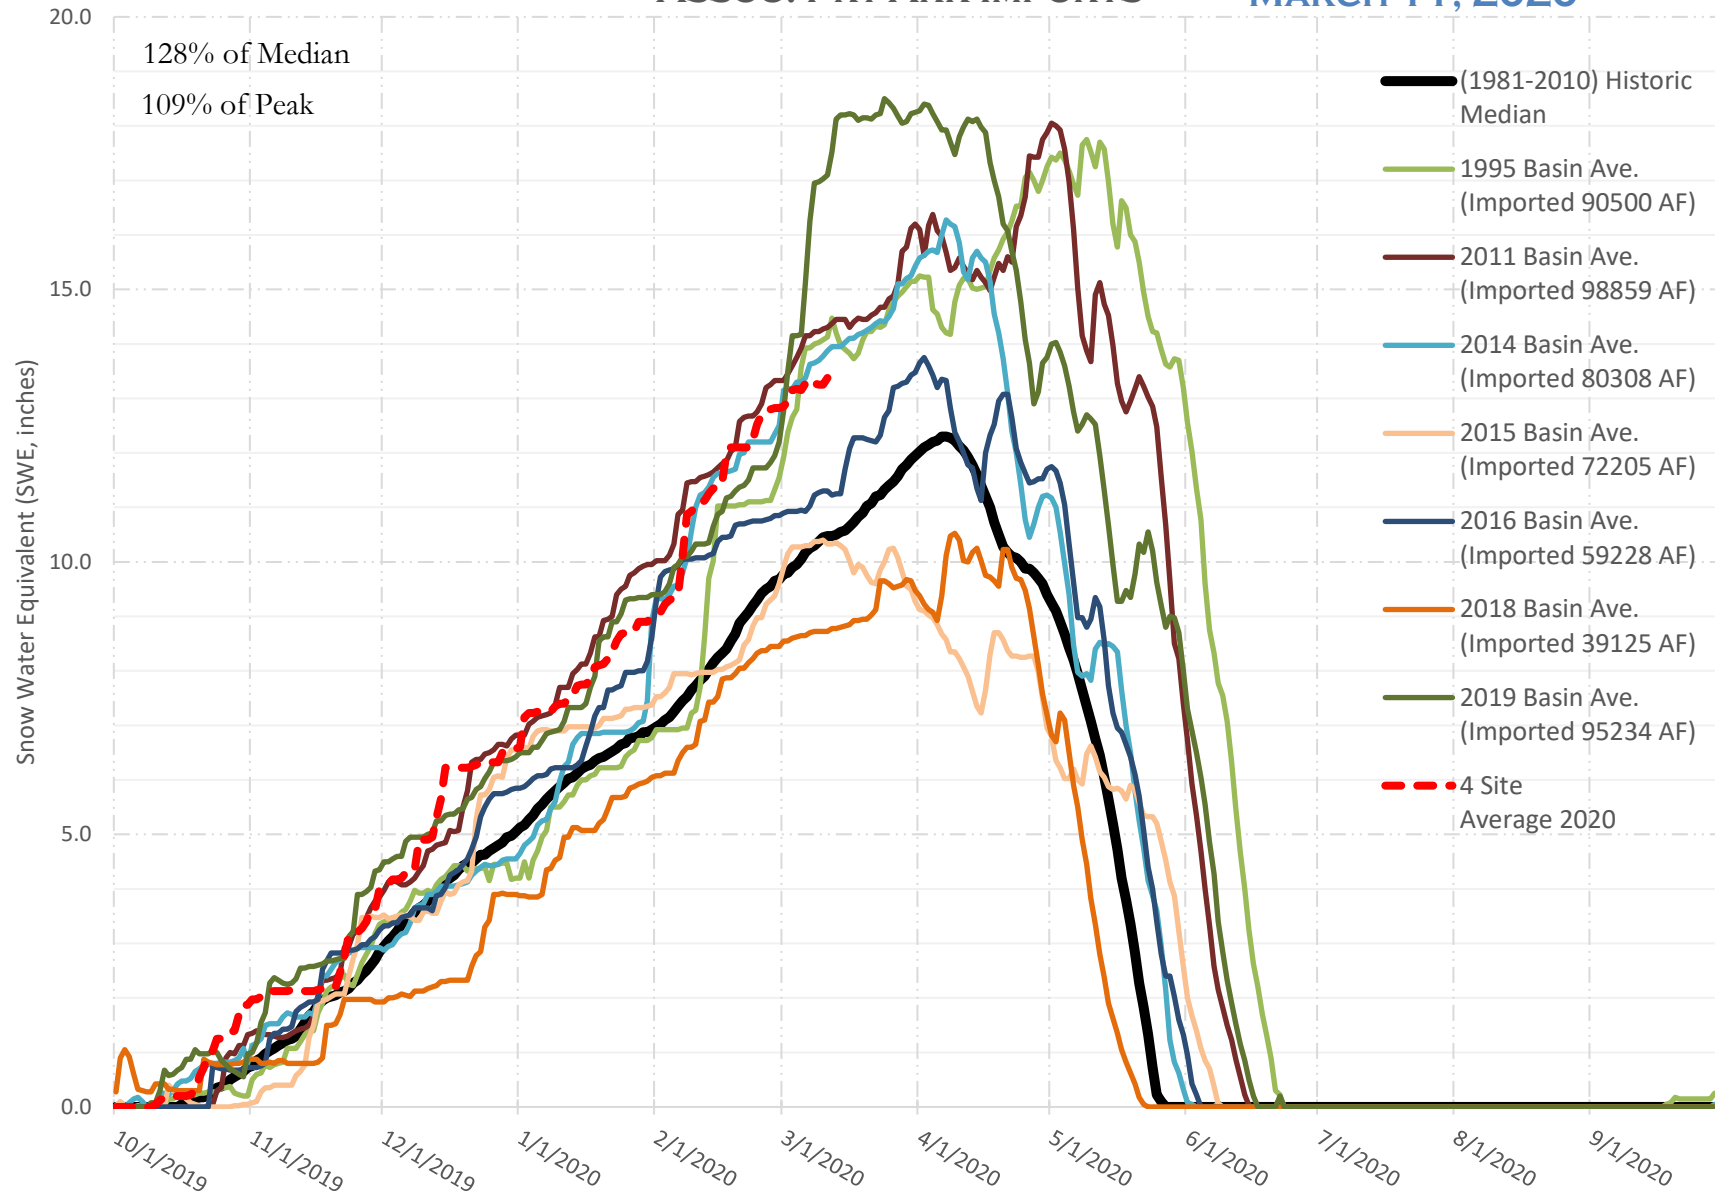

FRY-ARK COLLECTION BASIN SNOWPACK VS ANNUAL BASIN AVERAGE W/ ASSOC. FRY-ARK IMPORTS

MARCH 11, 2020

FRY-ARK COLLECTION BASIN SNOWPACK W/ INDIVIDUAL SITES MARCH 11, 2020

UPPER ARK BASIN SNOWPACK VS ANNUAL BASIN AVERAGE W/ ASSOC. FRY- ARK IMPORTS

MARCH 11, 2020

UPPER ARK BASIN SNOWPACK W/ INDIVIDUAL SITES MARCH 11, 2020