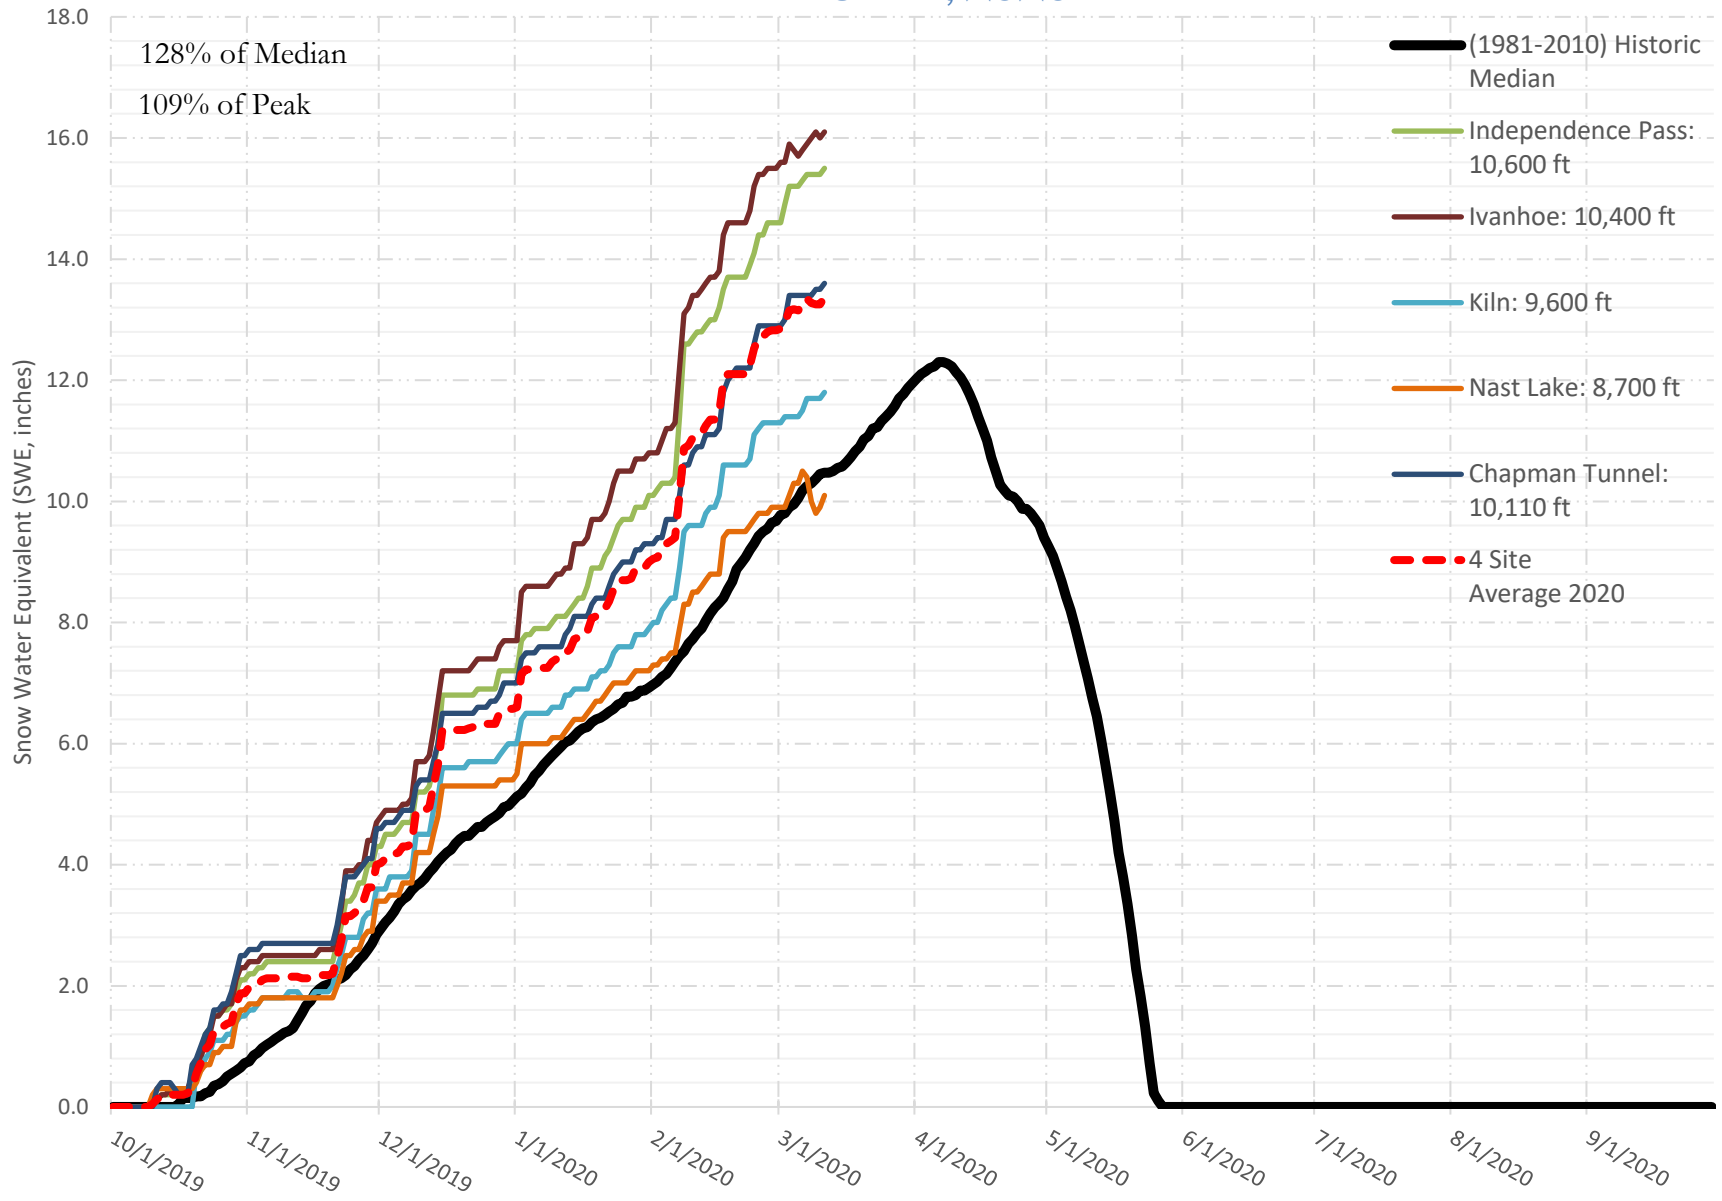

FRY-ARK COLLECTION BASIN SNOWPACK VS ANNUAL BASIN AVERAGE W/ ASSOC. FRY-ARK IMPORTS

MARCH 11, 2020

FRY-ARK COLLECTION BASIN SNOWPACK W/ INDIVIDUAL SITES MARCH 11, 2020

UPPER ARK BASIN SNOWPACK VS ANNUAL BASIN AVERAGE W/ ASSOC. FRY- ARK IMPORTS

MARCH 11, 2020

UPPER ARK BASIN SNOWPACK W/ INDIVIDUAL SITES MARCH 11, 2020