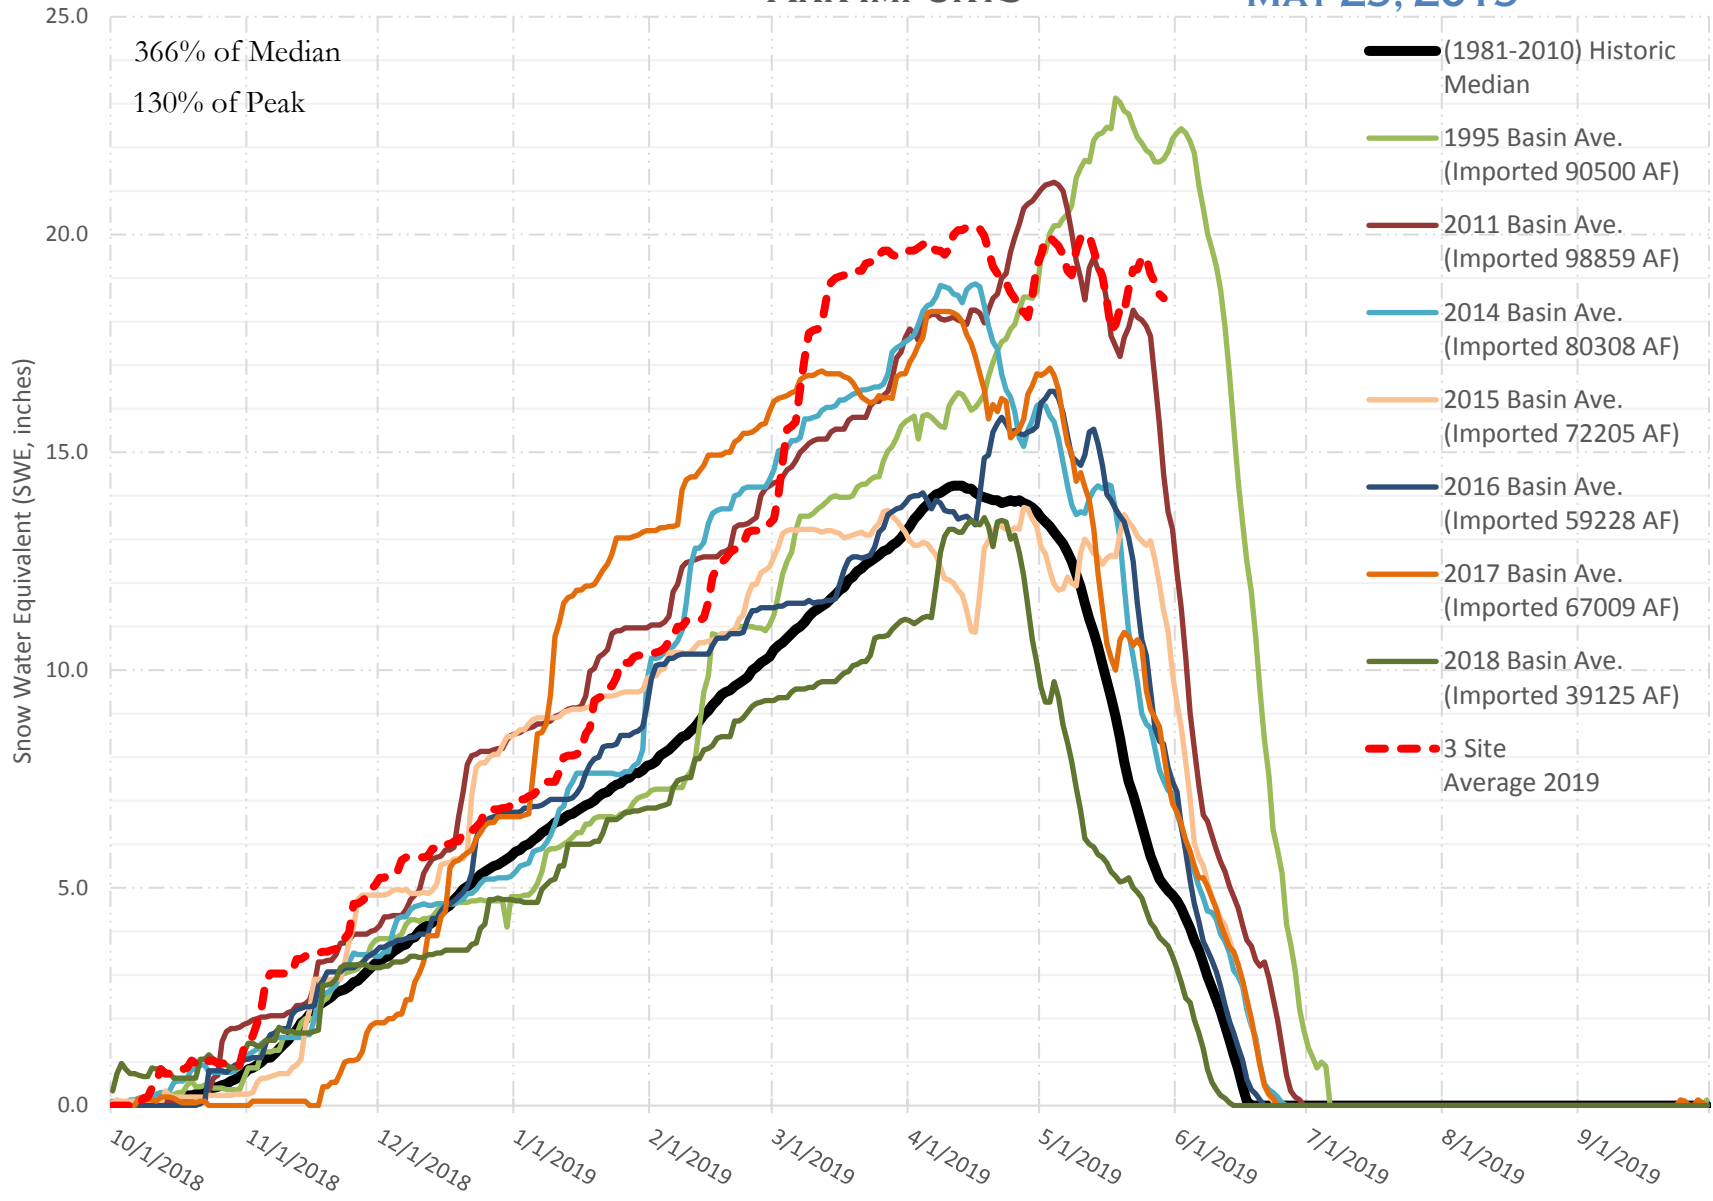

FRY-ARK COLLECTION BASIN SNOWPACK VS ANNUAL BASIN AVERAGE W/ ASSOC. FRY-ARK IMPORTS

MAY 29, 2019

FRY-ARK COLLECTION BASIN SNOWPACK W/ INDIVIDUAL SITES MAY 29, 2019

UPPER ARK BASIN SNOWPACK VS ANNUAL BASIN AVERAGE W/ ASSOC. FRY- ARK IMPORTS

MAY 29, 2019

UPPER ARK BASIN SNOWPACK W/ INDIVIDUAL SITES MAY 29, 2019