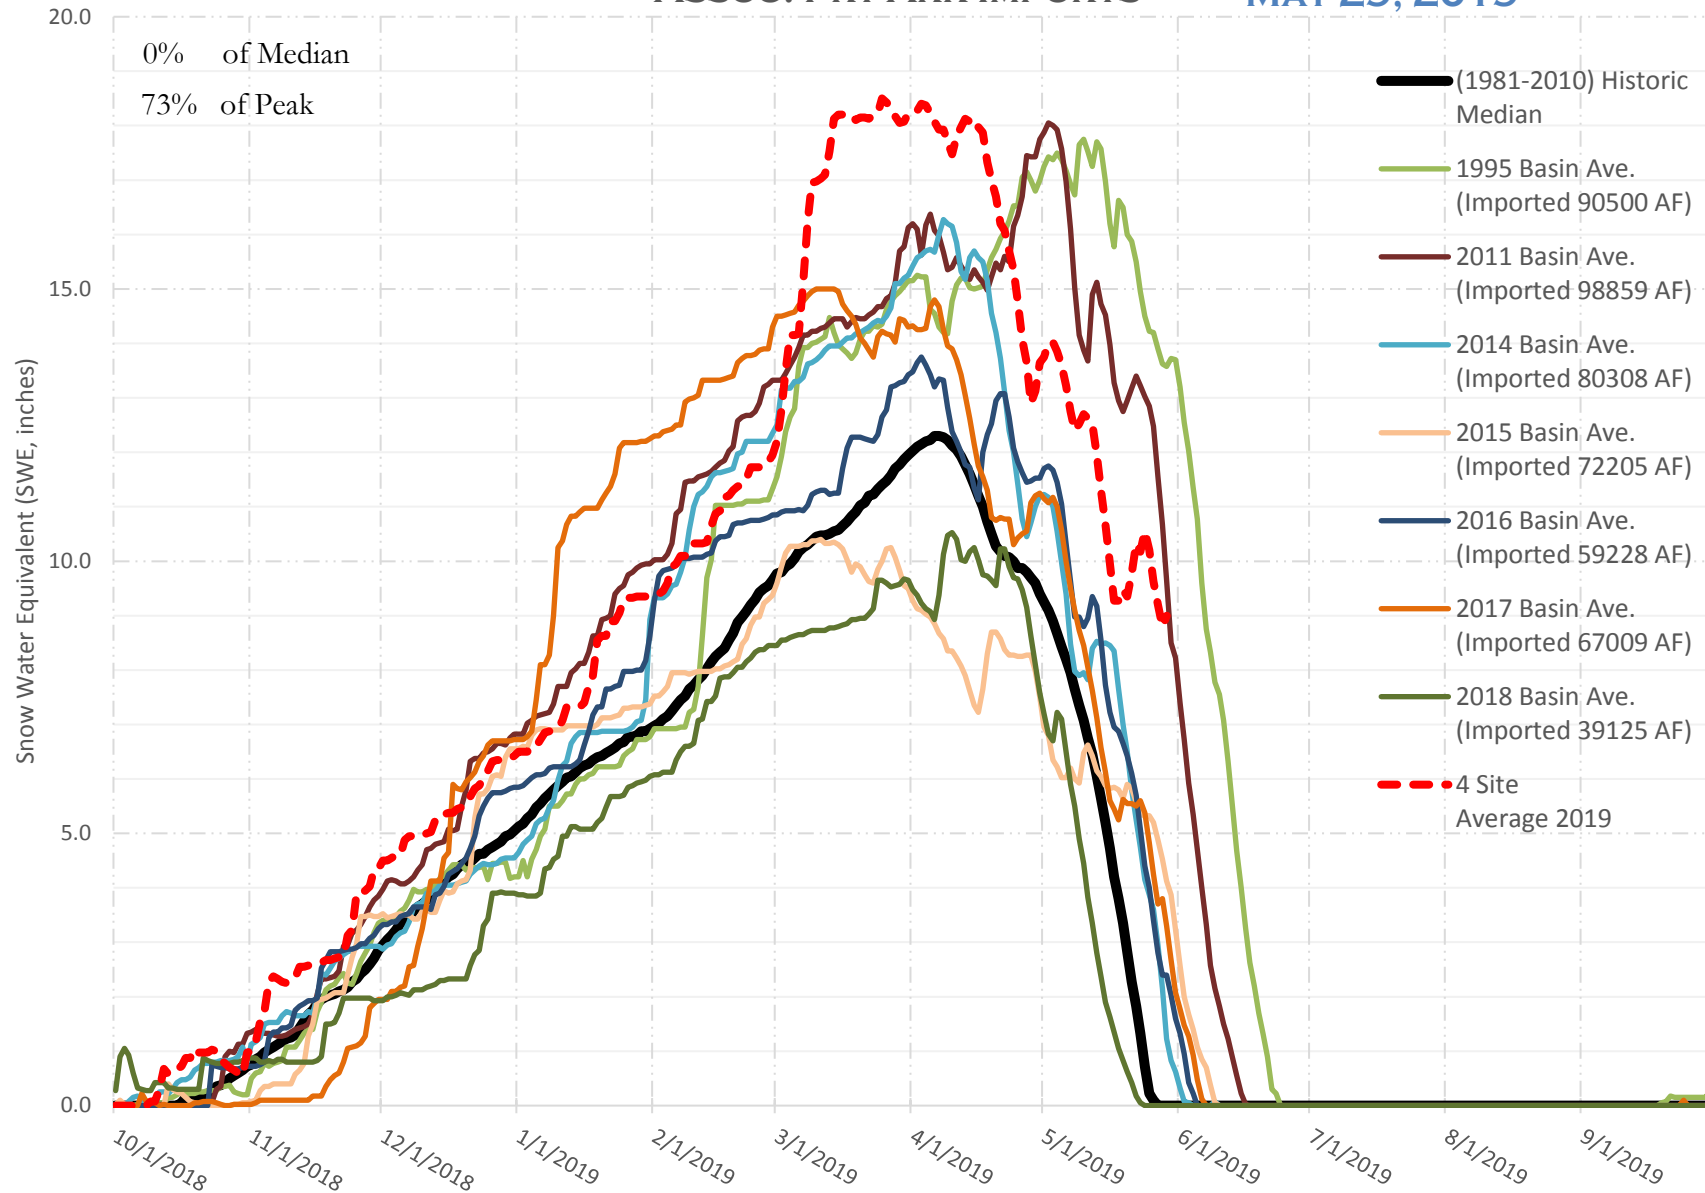

FRY-ARK COLLECTION BASIN SNOWPACK VS ANNUAL BASIN AVERAGE W/ ASSOC. FRY-ARK IMPORTS

MAY 29, 2019

FRY-ARK COLLECTION BASIN SNOWPACK W/ INDIVIDUAL SITES MAY 29, 2019

UPPER ARK BASIN SNOWPACK VS ANNUAL BASIN AVERAGE W/ ASSOC. FRY- ARK IMPORTS

MAY 29, 2019

UPPER ARK BASIN SNOWPACK W/ INDIVIDUAL SITES MAY 29, 2019