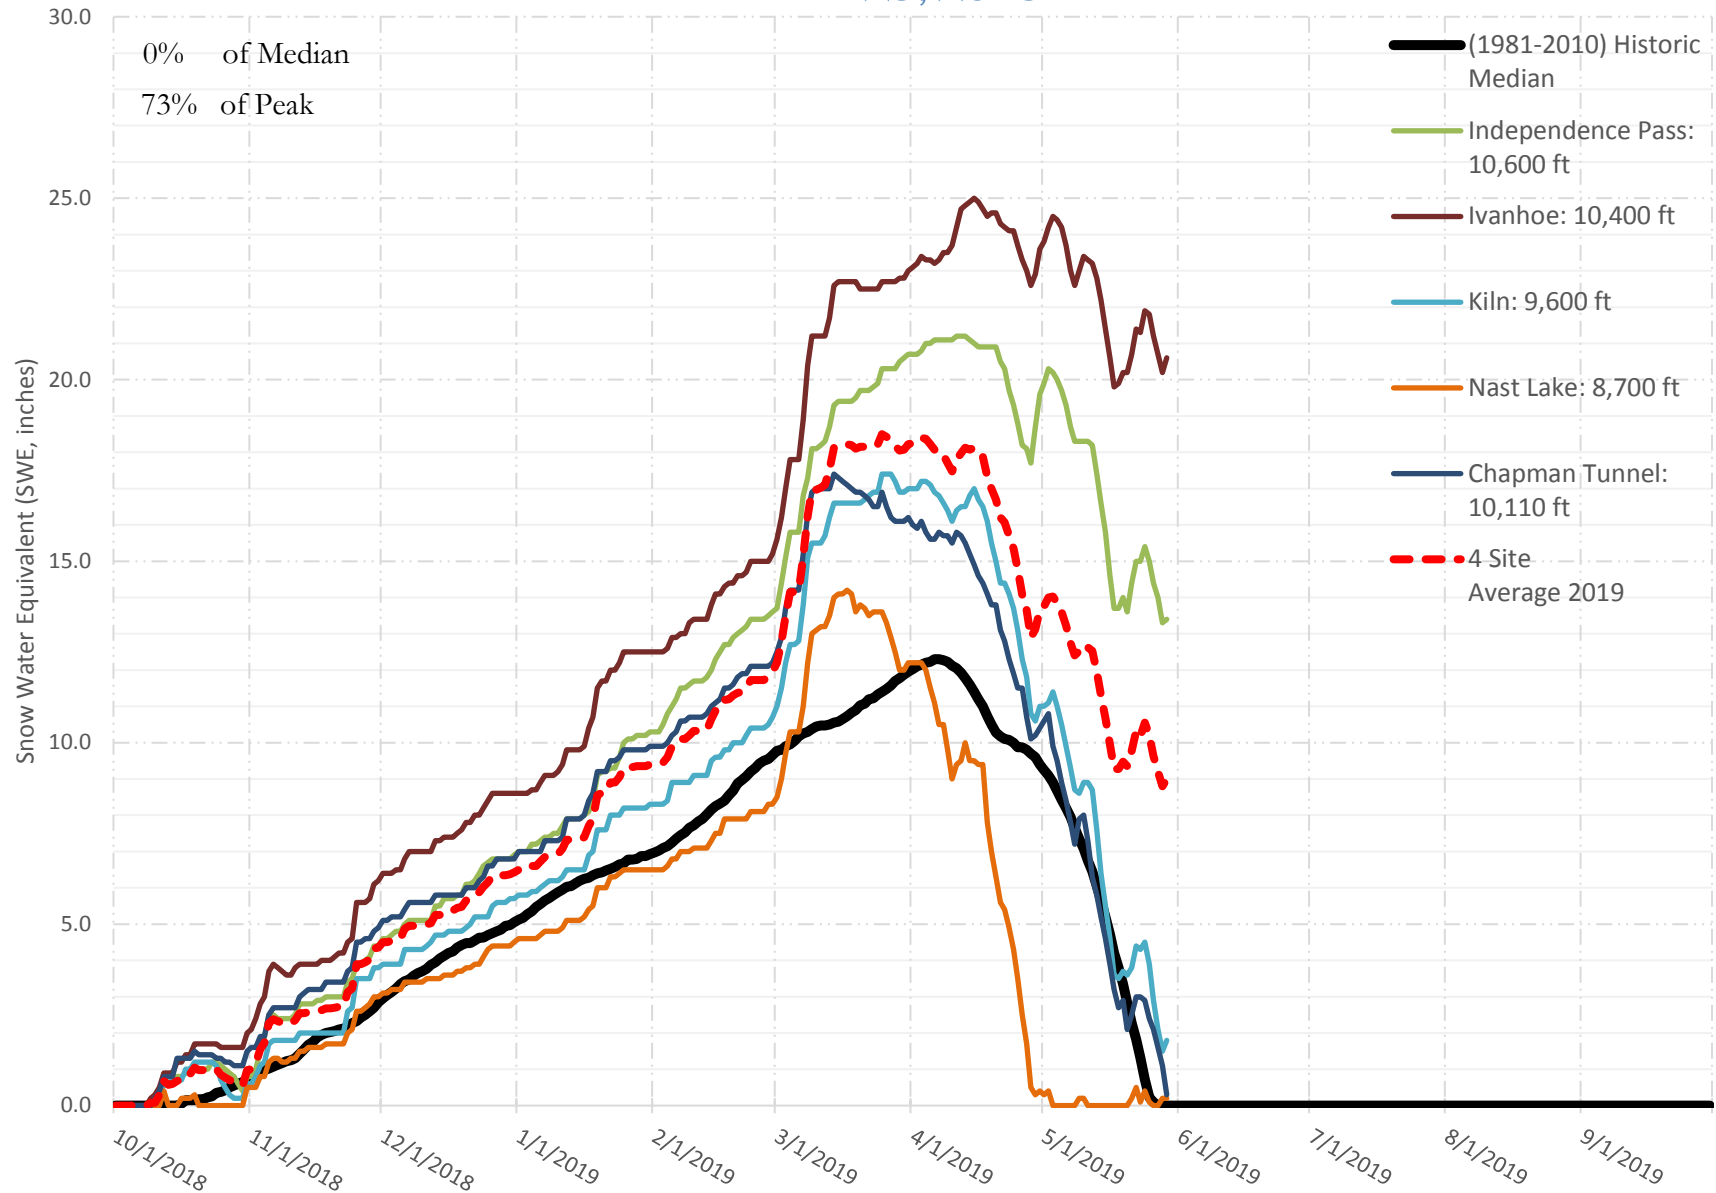

FRY-ARK COLLECTION BASIN SNOWPACK VS ANNUAL BASIN AVERAGE W/ ASSOC. FRY-ARK IMPORTS

MAY 29, 2019

FRY-ARK COLLECTION BASIN SNOWPACK W/ INDIVIDUAL SITES MAY 29, 2019

UPPER ARK BASIN SNOWPACK VS ANNUAL BASIN AVERAGE W/ ASSOC. FRY- ARK IMPORTS

MAY 29, 2019

UPPER ARK BASIN SNOWPACK W/ INDIVIDUAL SITES MAY 29, 2019