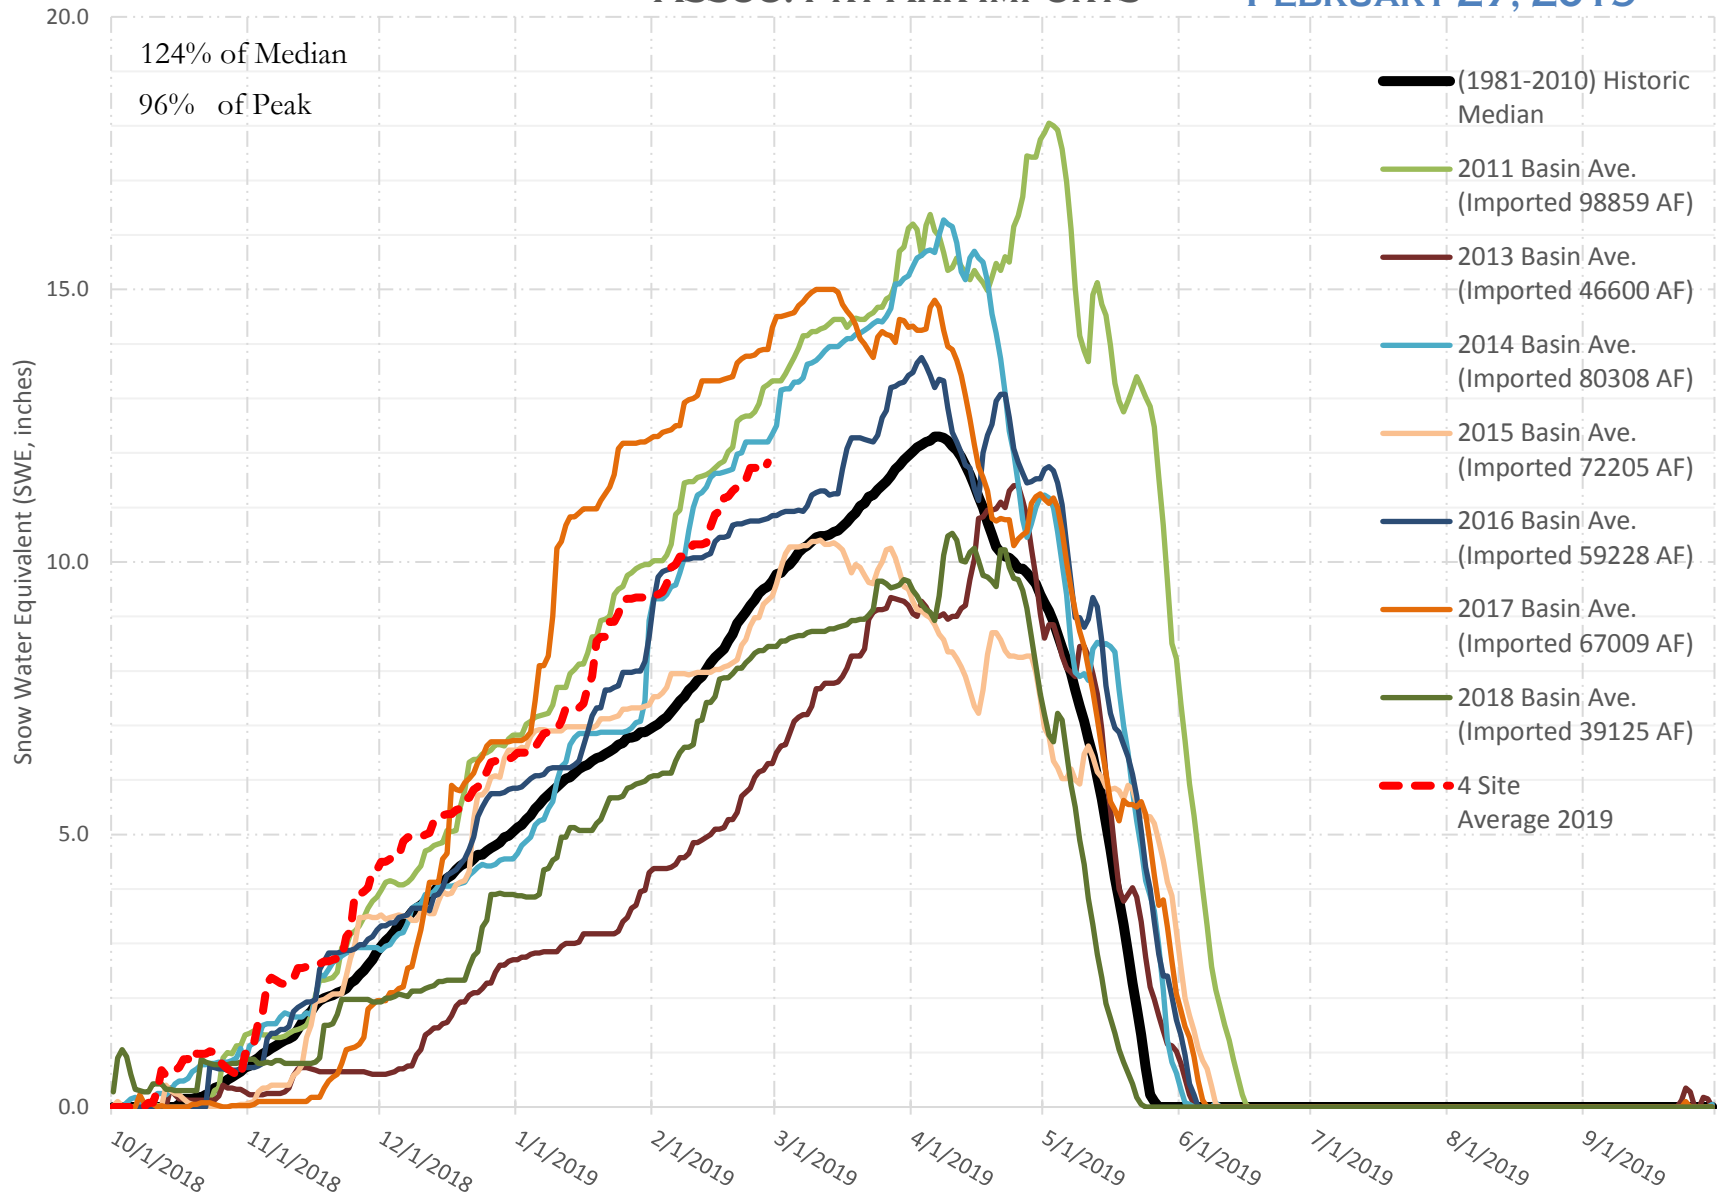

FRY-ARK COLLECTION BASIN SNOWPACK VS ANNUAL BASIN AVERAGE W/ ASSOC. FRY-ARK IMPORTS

FEBRUARY 27, 2019

124% of Median
96% of Peak

- (1981-2010) Historic Median
- 2011 Basin Ave. (Imported 98859 AF)
- 2013 Basin Ave. (Imported 46600 AF)
- 2014 Basin Ave. (Imported 80308 AF)
- 2015 Basin Ave. (Imported 72205 AF)
- 2016 Basin Ave. (Imported 59228 AF)
- 2017 Basin Ave. (Imported 67009 AF)
- 2018 Basin Ave. (Imported 39125 AF)
- - - 4 Site Average 2019

FRY-ARK COLLECTION BASIN SNOWPACK W/ INDIVIDUAL SITES FEBRUARY 27, 2019

UPPER ARK BASIN SNOWPACK VS ANNUAL BASIN AVERAGE W/ ASSOC. FRY- ARK IMPORTS

FEBRUARY 27, 2019

UPPER ARK BASIN SNOWPACK W/ INDIVIDUAL SITES FEBRUARY 27, 2019