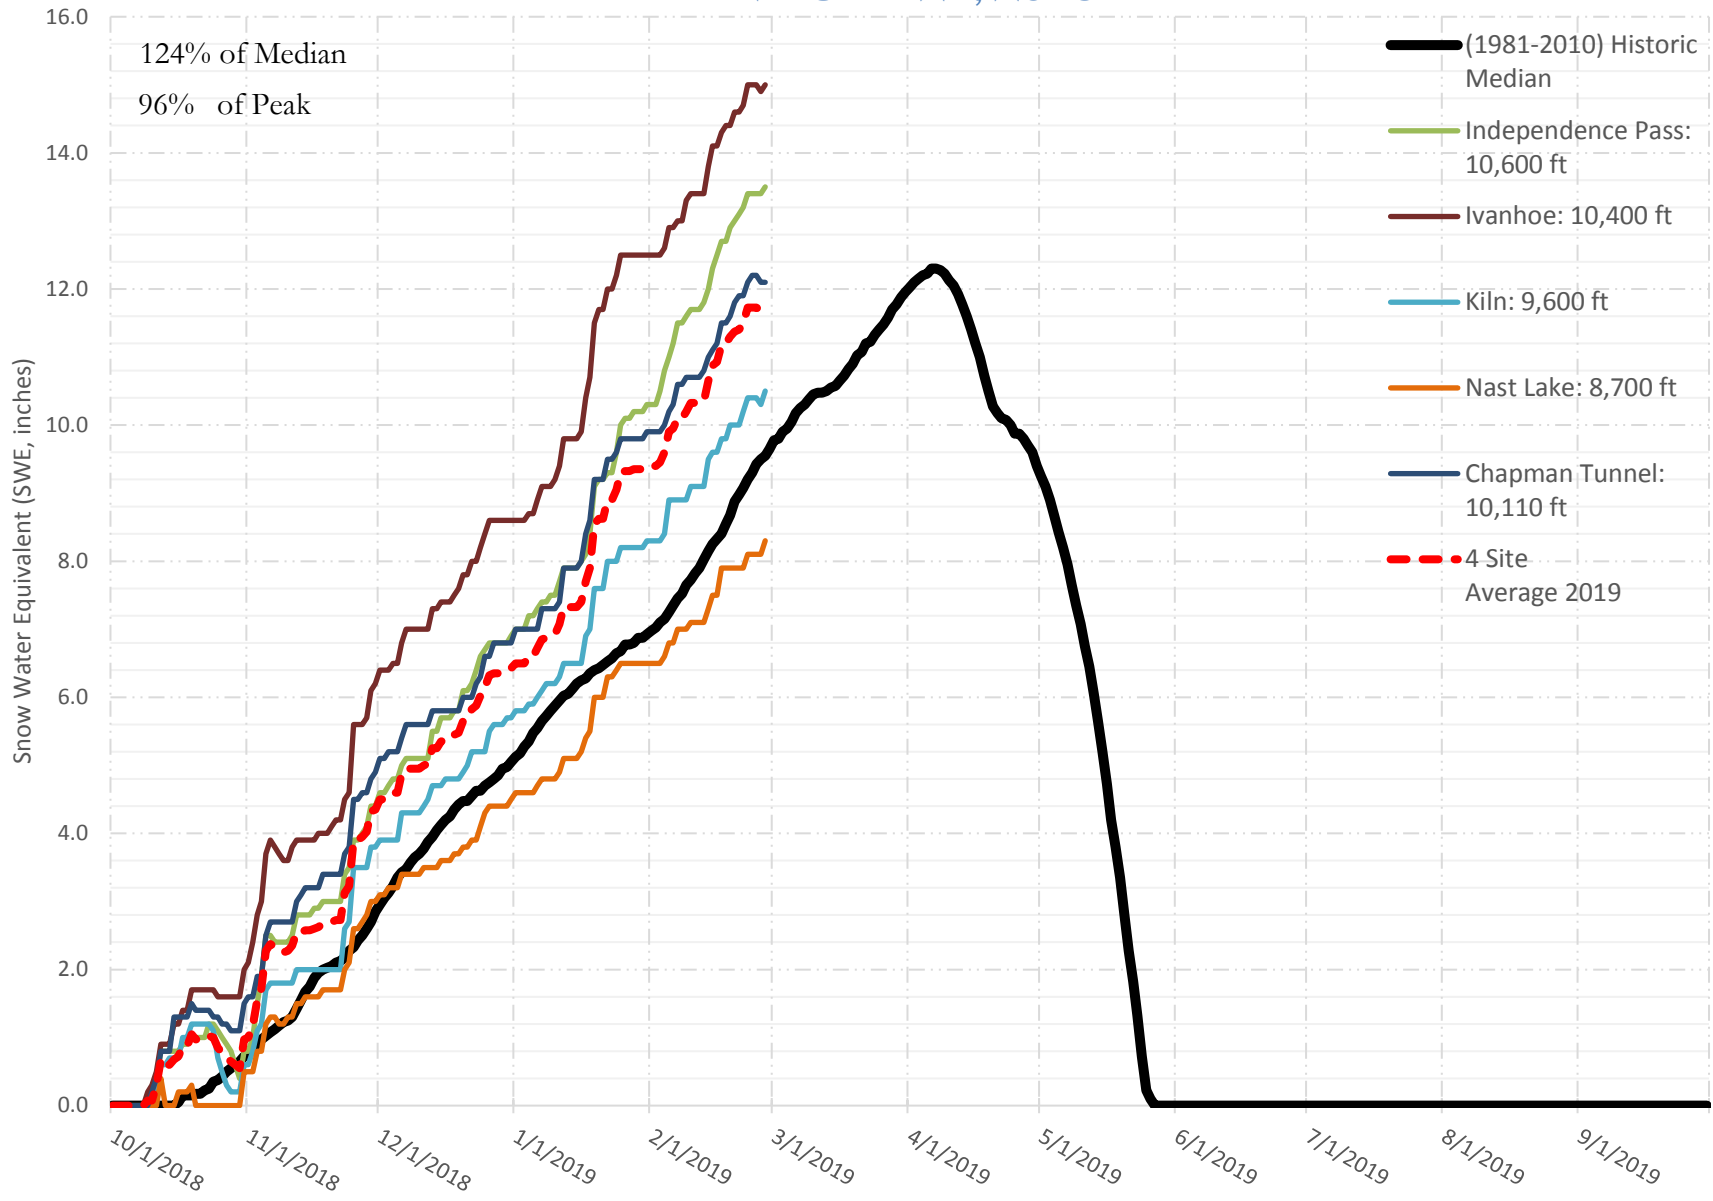

FRY-ARK COLLECTION BASIN SNOWPACK VS ANNUAL BASIN AVERAGE W/ ASSOC. FRY-ARK IMPORTS

FEBRUARY 27, 2019

124% of Median
96% of Peak

- (1981-2010) Historic Median
- 2011 Basin Ave. (Imported 98859 AF)
- 2013 Basin Ave. (Imported 46600 AF)
- 2014 Basin Ave. (Imported 80308 AF)
- 2015 Basin Ave. (Imported 72205 AF)
- 2016 Basin Ave. (Imported 59228 AF)
- 2017 Basin Ave. (Imported 67009 AF)
- 2018 Basin Ave. (Imported 39125 AF)
- - - 4 Site Average 2019

FRY-ARK COLLECTION BASIN SNOWPACK W/ INDIVIDUAL SITES FEBRUARY 27, 2019

UPPER ARK BASIN SNOWPACK VS ANNUAL BASIN AVERAGE W/ ASSOC. FRY- ARK IMPORTS

FEBRUARY 27, 2019

UPPER ARK BASIN SNOWPACK W/ INDIVIDUAL SITES FEBRUARY 27, 2019