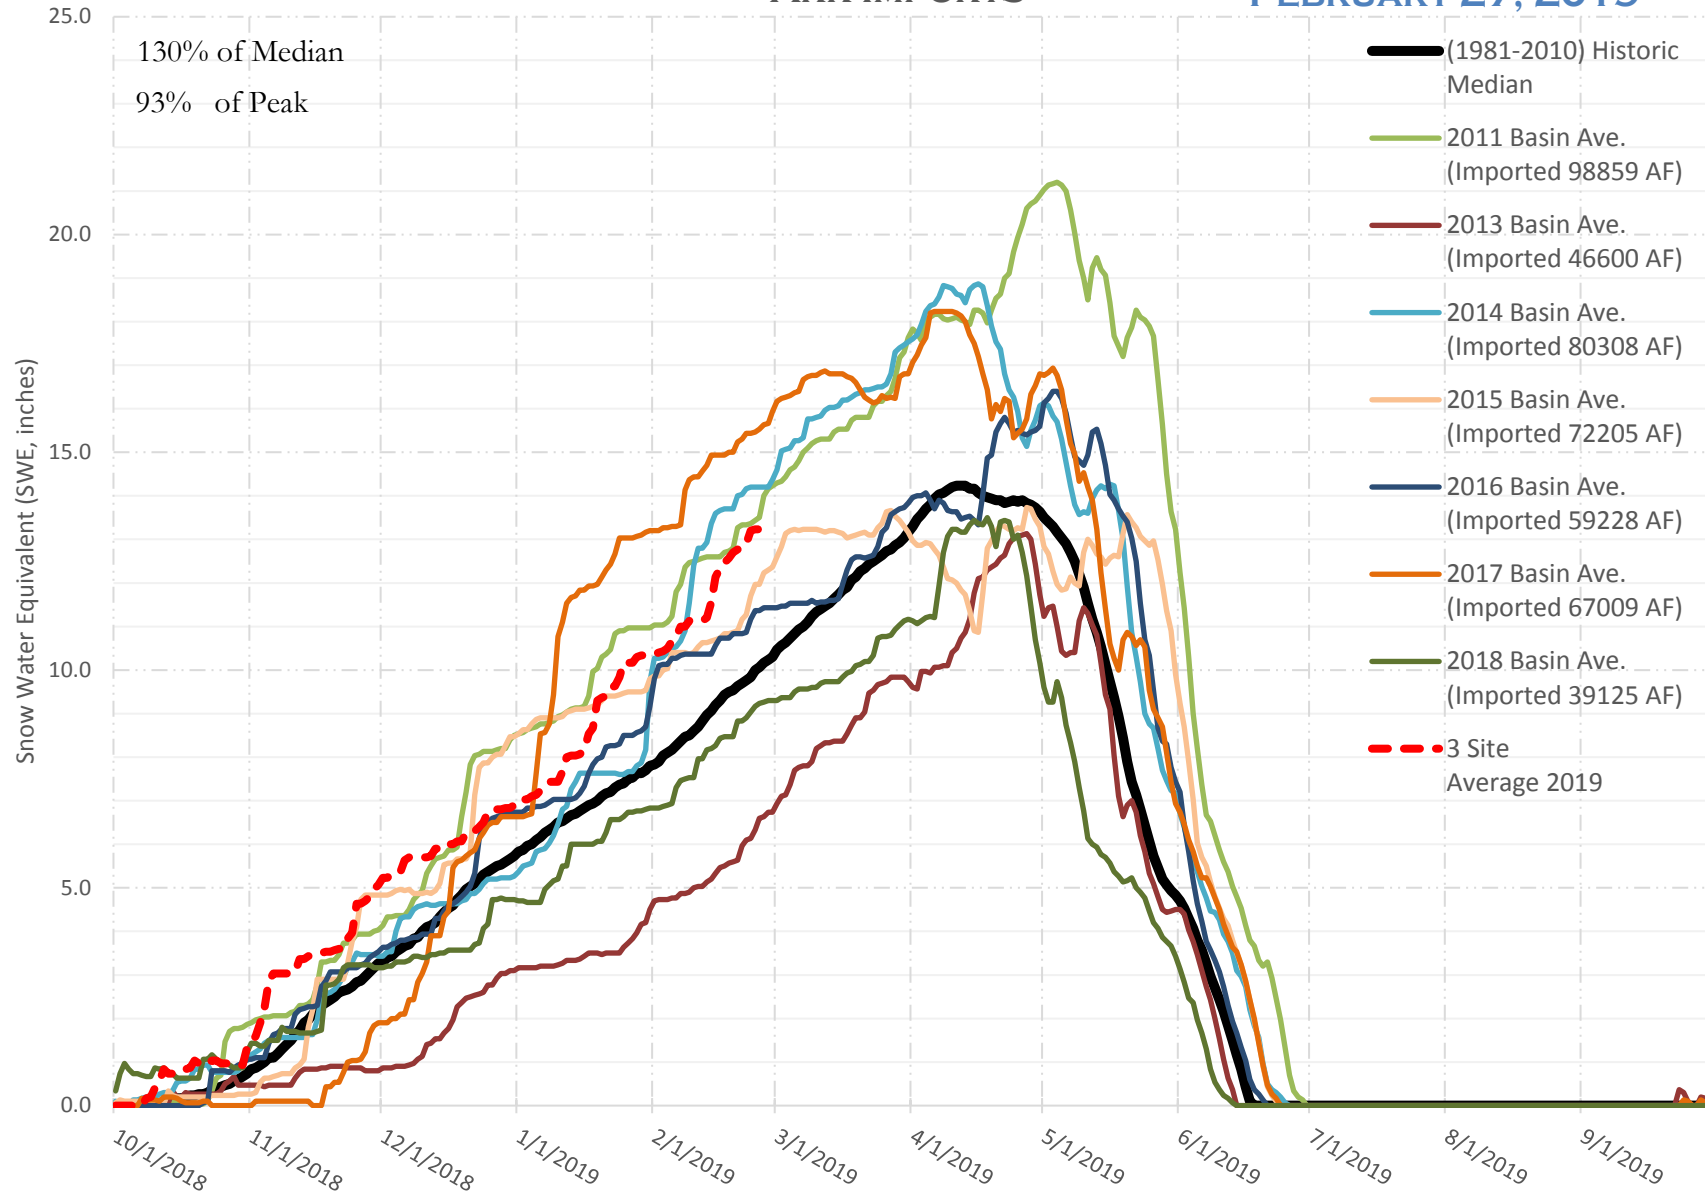

FRY-ARK COLLECTION BASIN SNOWPACK VS ANNUAL BASIN AVERAGE W/ ASSOC. FRY-ARK IMPORTS

FEBRUARY 27, 2019

124% of Median
96% of Peak

- (1981-2010) Historic Median
- 2011 Basin Ave. (Imported 98859 AF)
- 2013 Basin Ave. (Imported 46600 AF)
- 2014 Basin Ave. (Imported 80308 AF)
- 2015 Basin Ave. (Imported 72205 AF)
- 2016 Basin Ave. (Imported 59228 AF)
- 2017 Basin Ave. (Imported 67009 AF)
- 2018 Basin Ave. (Imported 39125 AF)
- - - 4 Site Average 2019

FRY-ARK COLLECTION BASIN SNOWPACK W/ INDIVIDUAL SITES FEBRUARY 27, 2019

UPPER ARK BASIN SNOWPACK VS ANNUAL BASIN AVERAGE W/ ASSOC. FRY- ARK IMPORTS

FEBRUARY 27, 2019

UPPER ARK BASIN SNOWPACK W/ INDIVIDUAL SITES FEBRUARY 27, 2019