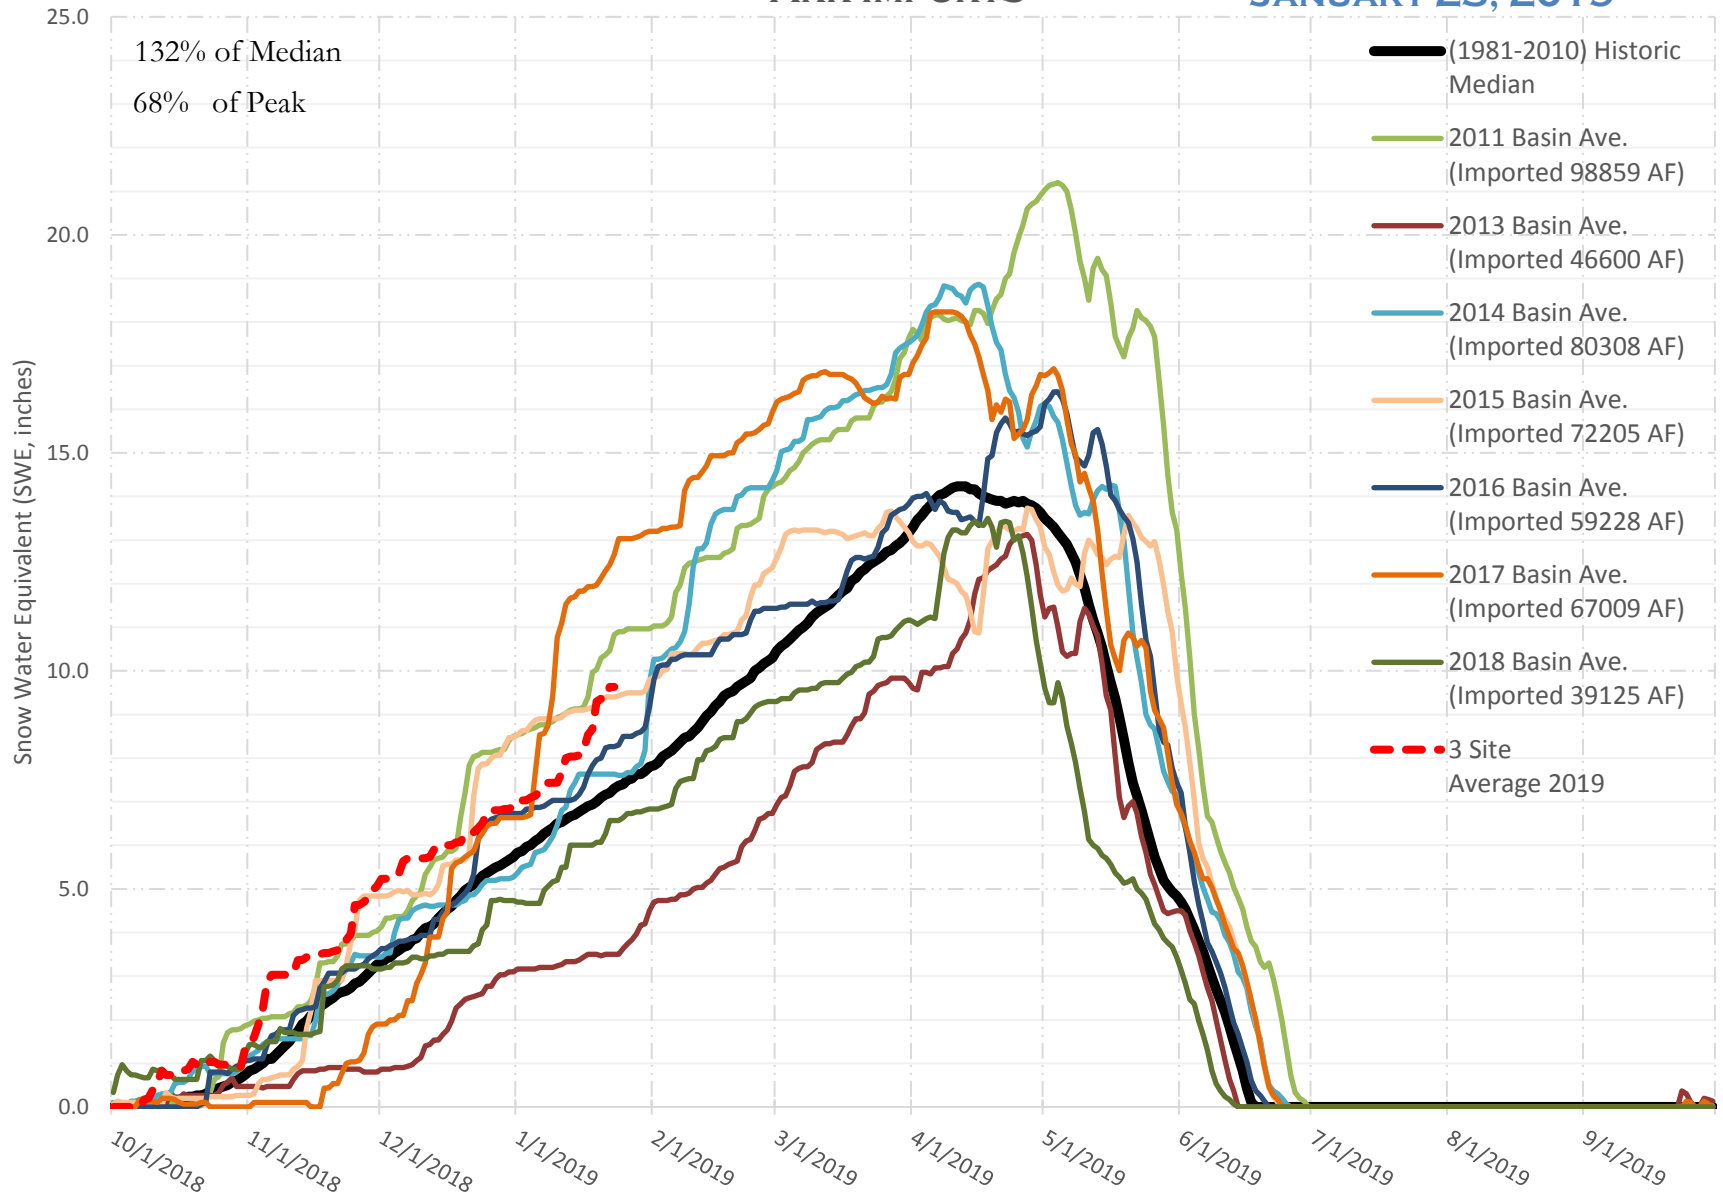

FRY-ARK COLLECTION BASIN SNOWPACK VS ANNUAL BASIN AVERAGE W/ ASSOC. FRY-ARK IMPORTS

JANUARY 23, 2019

FRY-ARK COLLECTION BASIN SNOWPACK W/ INDIVIDUAL SITES JANUARY 23, 2019

UPPER ARK BASIN SNOWPACK VS ANNUAL BASIN AVERAGE W/ ASSOC. FRY- ARK IMPORTS

JANUARY 23, 2019

UPPER ARK BASIN SNOWPACK W/ INDIVIDUAL SITES JANUARY 23, 2019