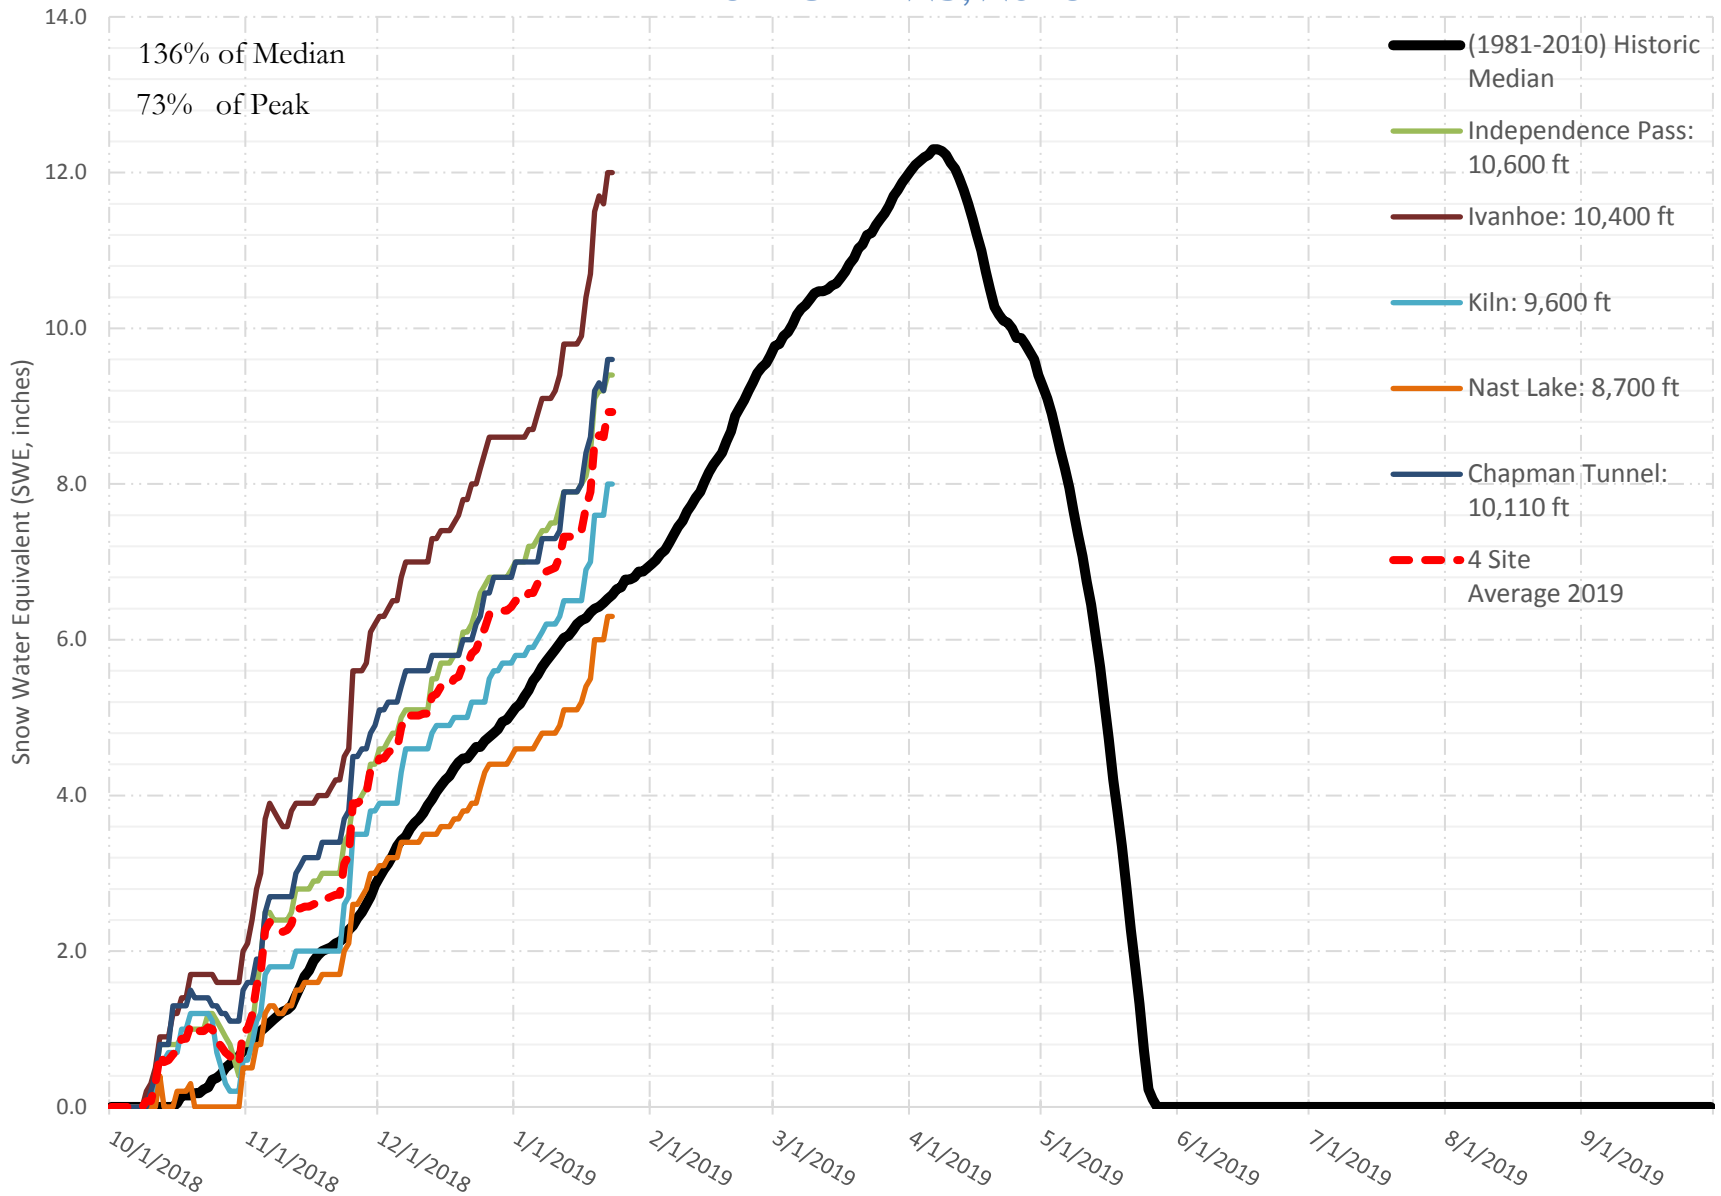

FRY-ARK COLLECTION BASIN SNOWPACK VS ANNUAL BASIN AVERAGE W/ ASSOC. FRY-ARK IMPORTS

JANUARY 23, 2019

FRY-ARK COLLECTION BASIN SNOWPACK W/ INDIVIDUAL SITES JANUARY 23, 2019

UPPER ARK BASIN SNOWPACK VS ANNUAL BASIN AVERAGE W/ ASSOC. FRY- ARK IMPORTS

JANUARY 23, 2019

UPPER ARK BASIN SNOWPACK W/ INDIVIDUAL SITES JANUARY 23, 2019