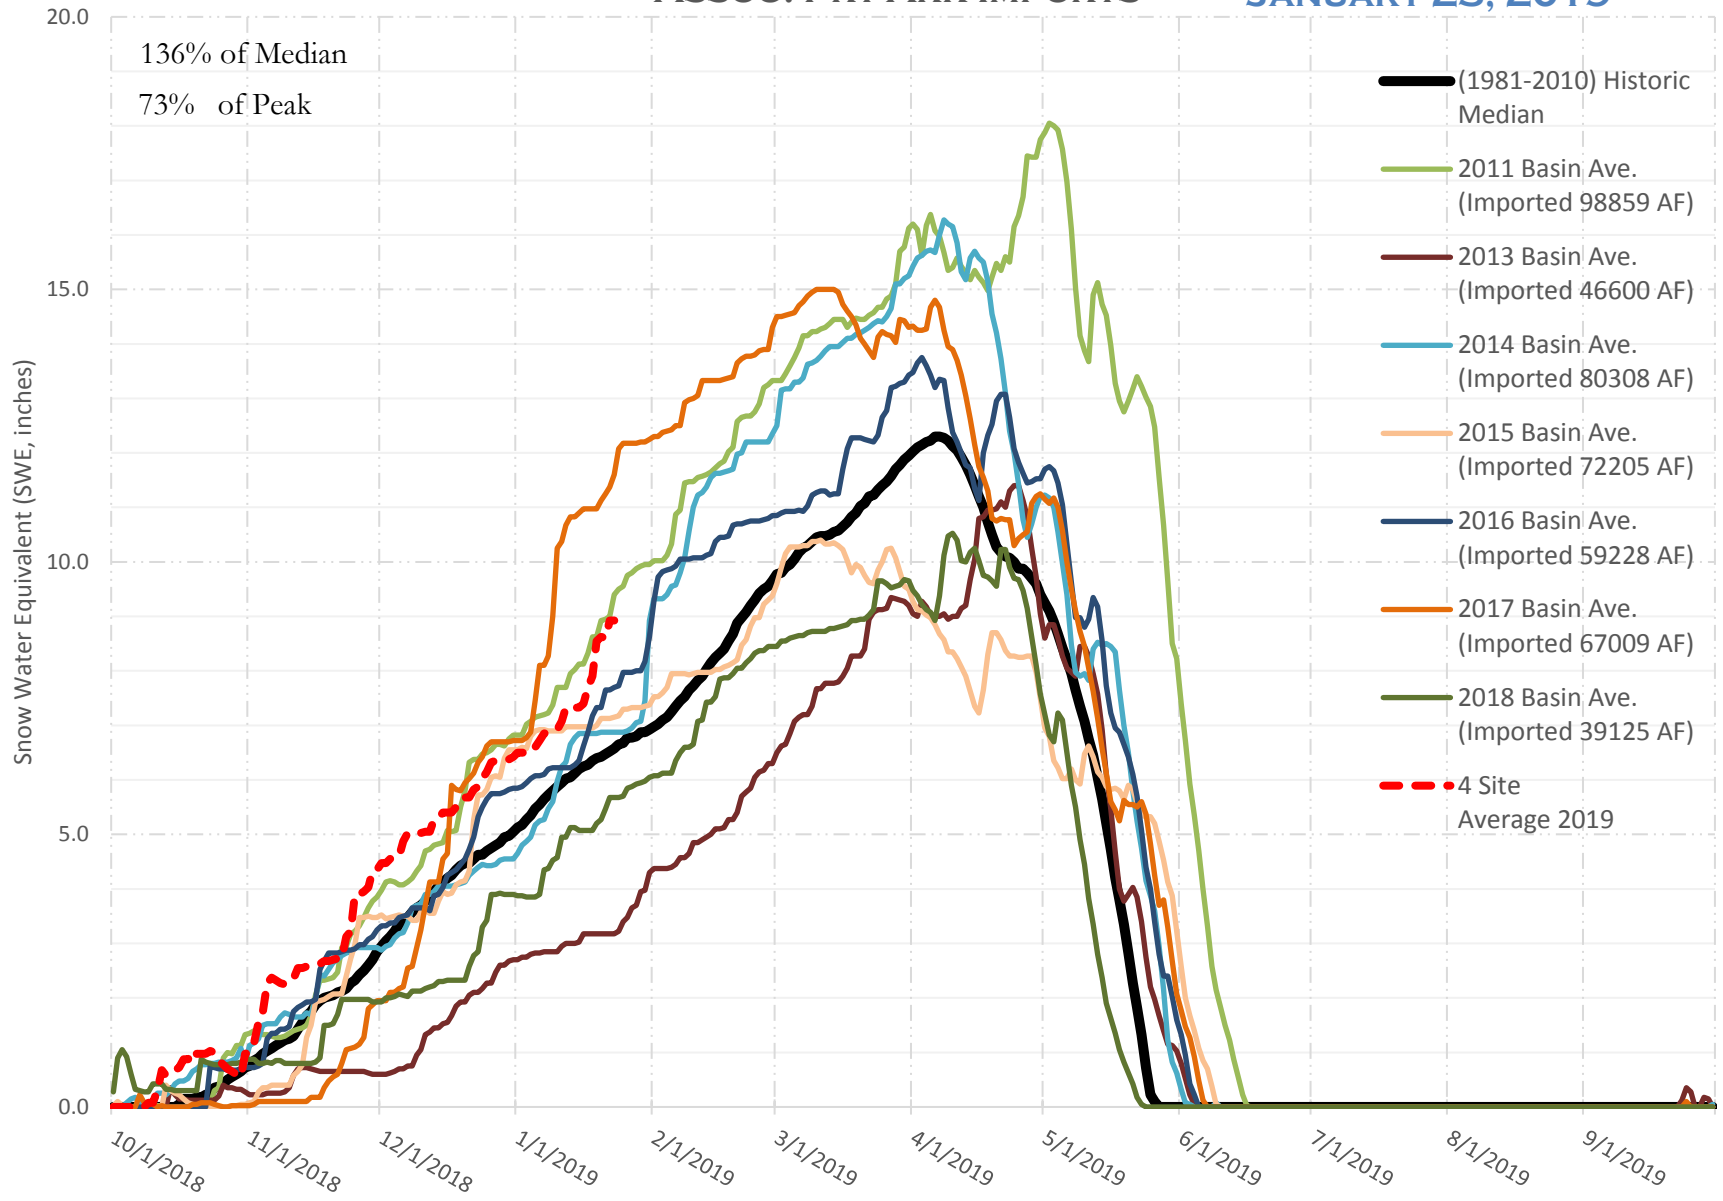

FRY-ARK COLLECTION BASIN SNOWPACK VS ANNUAL BASIN AVERAGE W/ ASSOC. FRY-ARK IMPORTS

JANUARY 23, 2019

FRY-ARK COLLECTION BASIN SNOWPACK W/ INDIVIDUAL SITES JANUARY 23, 2019

UPPER ARK BASIN SNOWPACK VS ANNUAL BASIN AVERAGE W/ ASSOC. FRY- ARK IMPORTS

JANUARY 23, 2019

UPPER ARK BASIN SNOWPACK W/ INDIVIDUAL SITES JANUARY 23, 2019