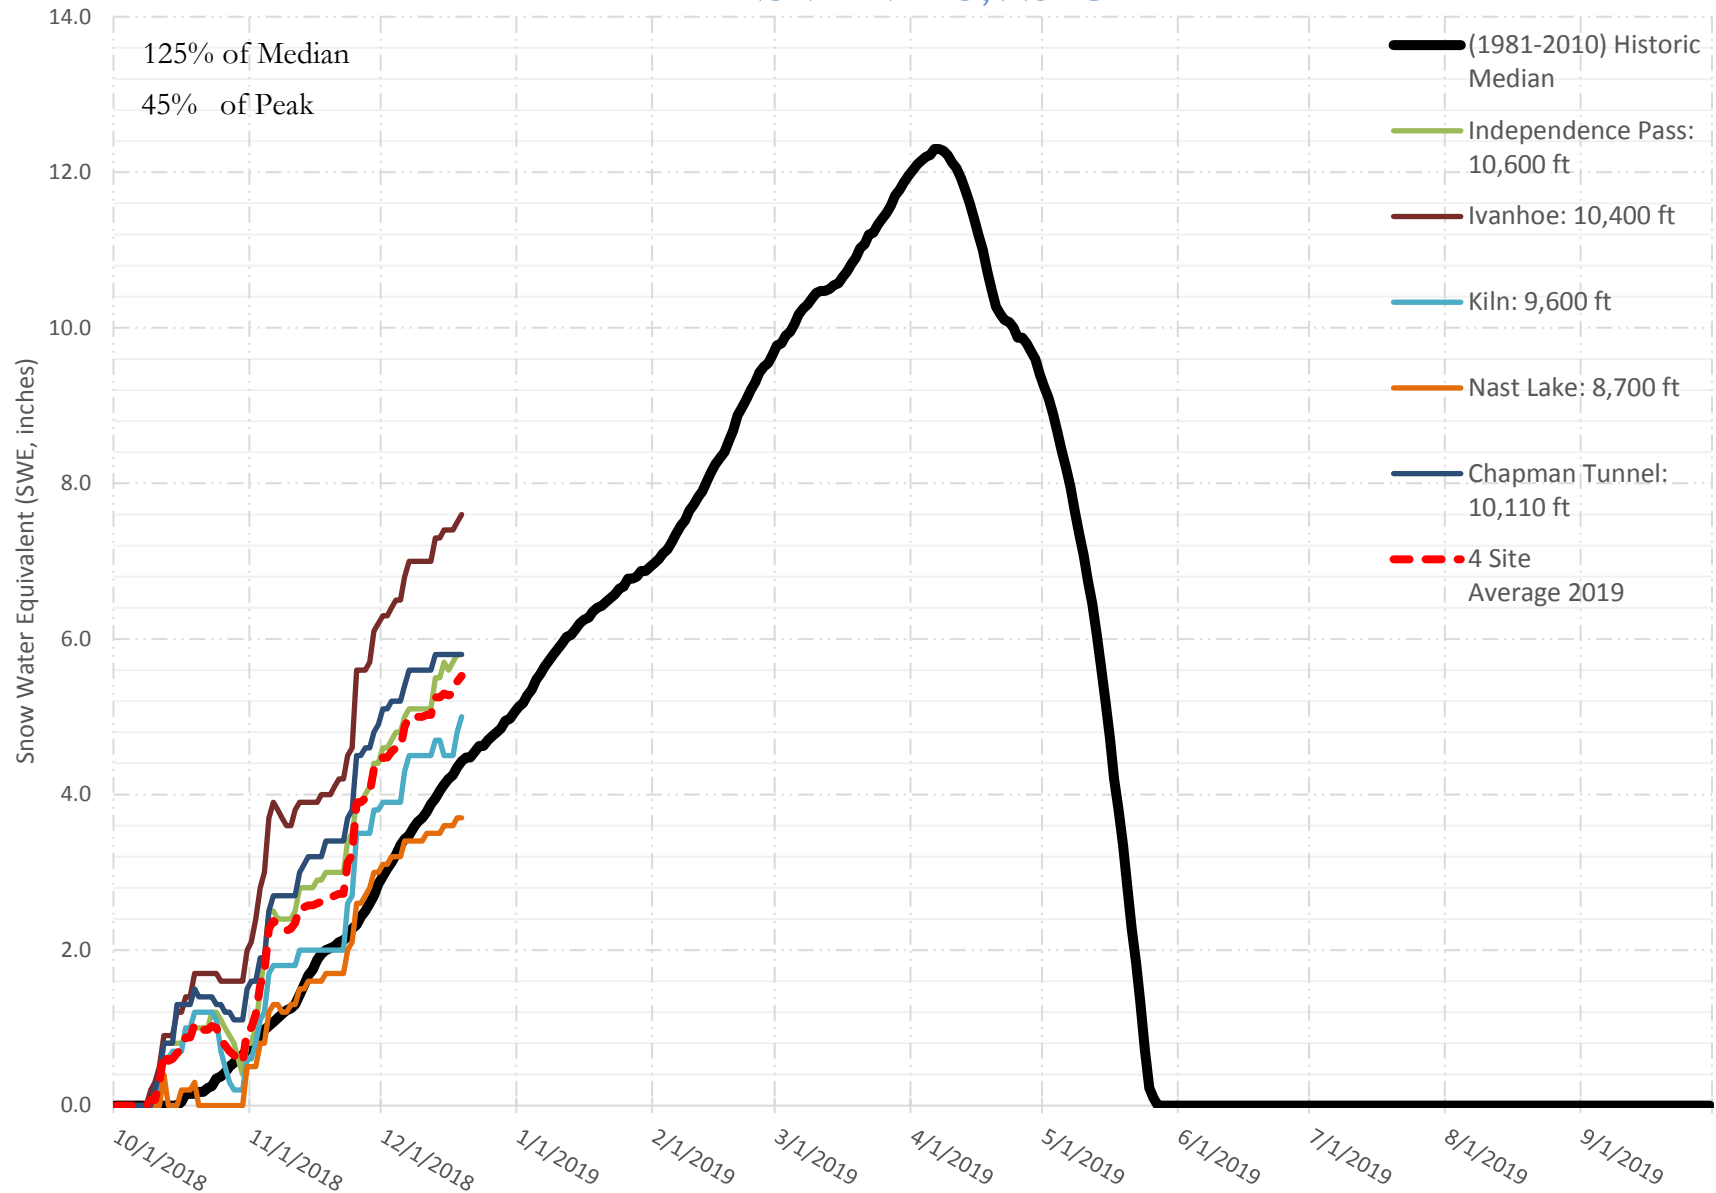

FRY-ARK COLLECTION BASIN SNOWPACK VS ANNUAL BASIN AVERAGE W/ ASSOC. FRY-ARK IMPORTS

DECEMBER 19, 2018

FRY-ARK COLLECTION BASIN SNOWPACK W/ INDIVIDUAL SITES DECEMBER 19, 2018

UPPER ARK BASIN SNOWPACK VS ANNUAL BASIN AVERAGE W/ ASSOC. FRY- ARK IMPORTS

DECEMBER 19, 2018

UPPER ARK BASIN SNOWPACK W/ INDIVIDUAL SITES DECEMBER 19, 2018