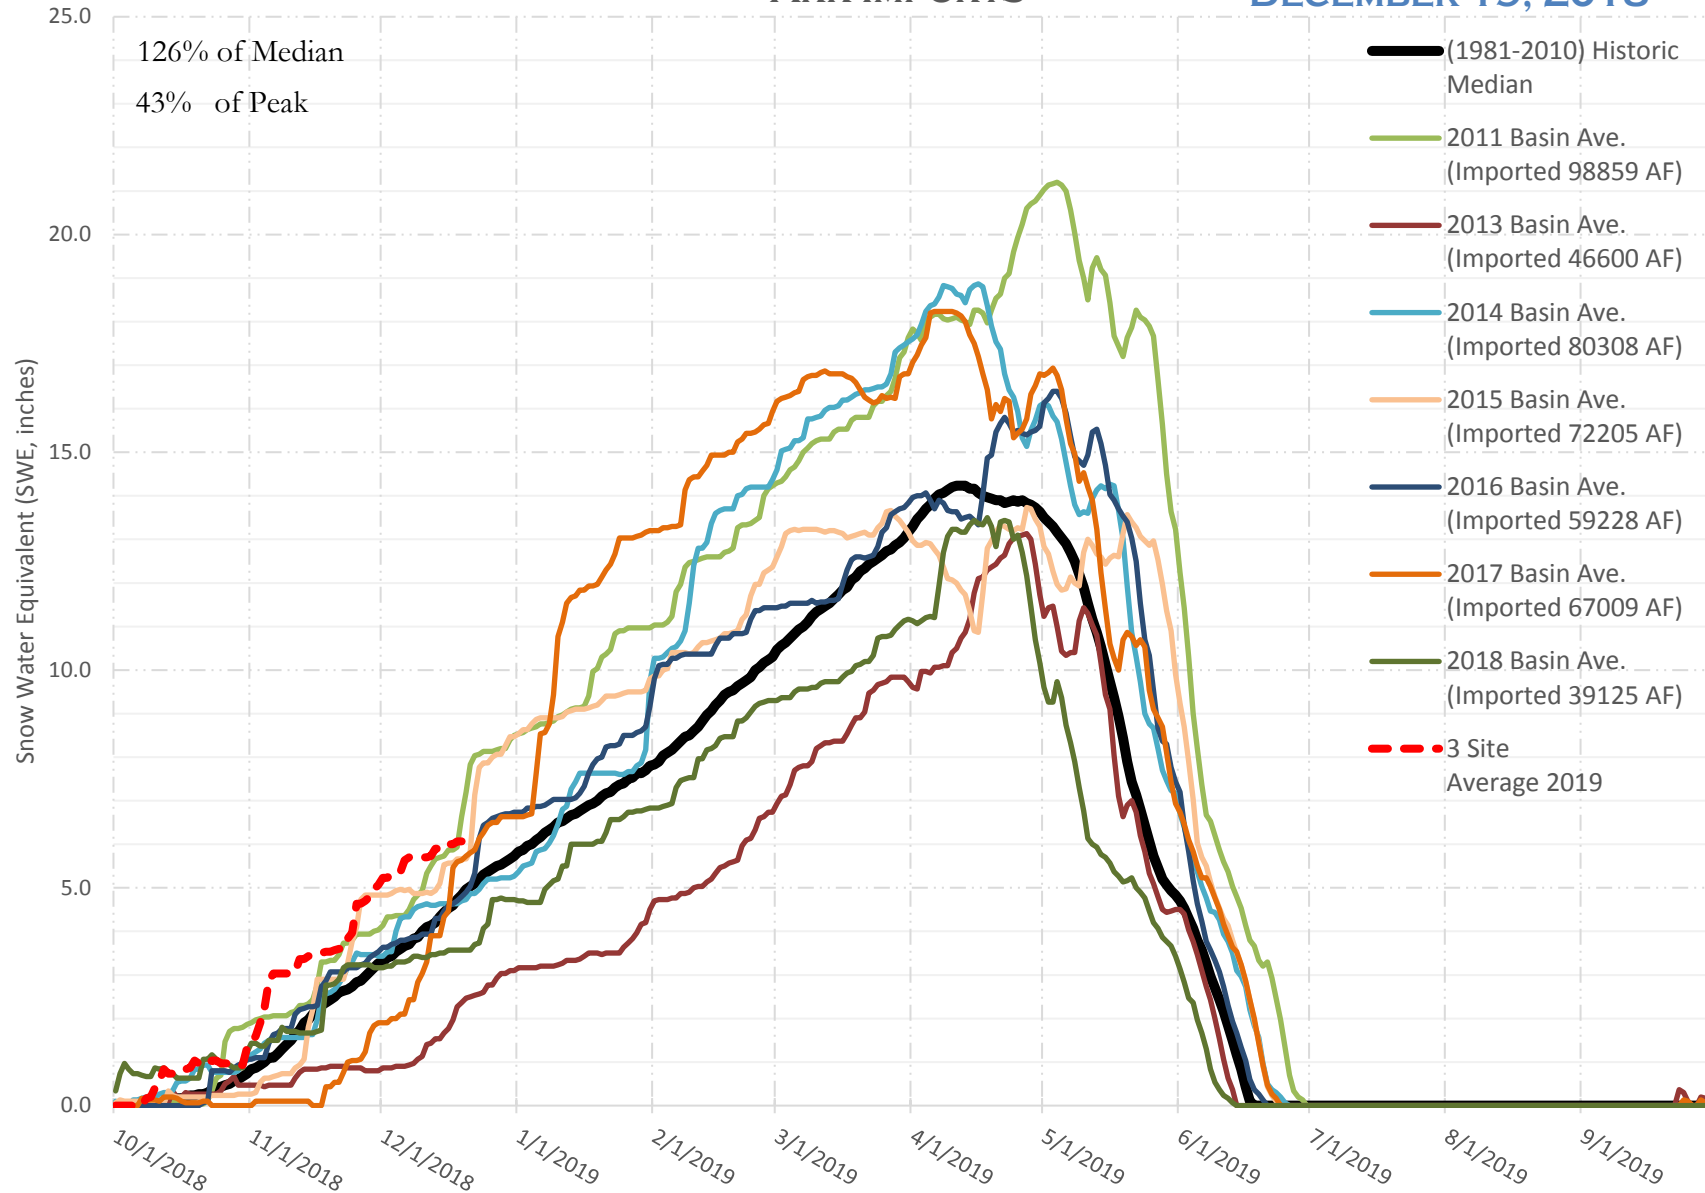

FRY-ARK COLLECTION BASIN SNOWPACK VS ANNUAL BASIN AVERAGE W/ ASSOC. FRY-ARK IMPORTS

DECEMBER 19, 2018

FRY-ARK COLLECTION BASIN SNOWPACK W/ INDIVIDUAL SITES DECEMBER 19, 2018

UPPER ARK BASIN SNOWPACK VS ANNUAL BASIN AVERAGE W/ ASSOC. FRY- ARK IMPORTS

DECEMBER 19, 2018

UPPER ARK BASIN SNOWPACK W/ INDIVIDUAL SITES DECEMBER 19, 2018