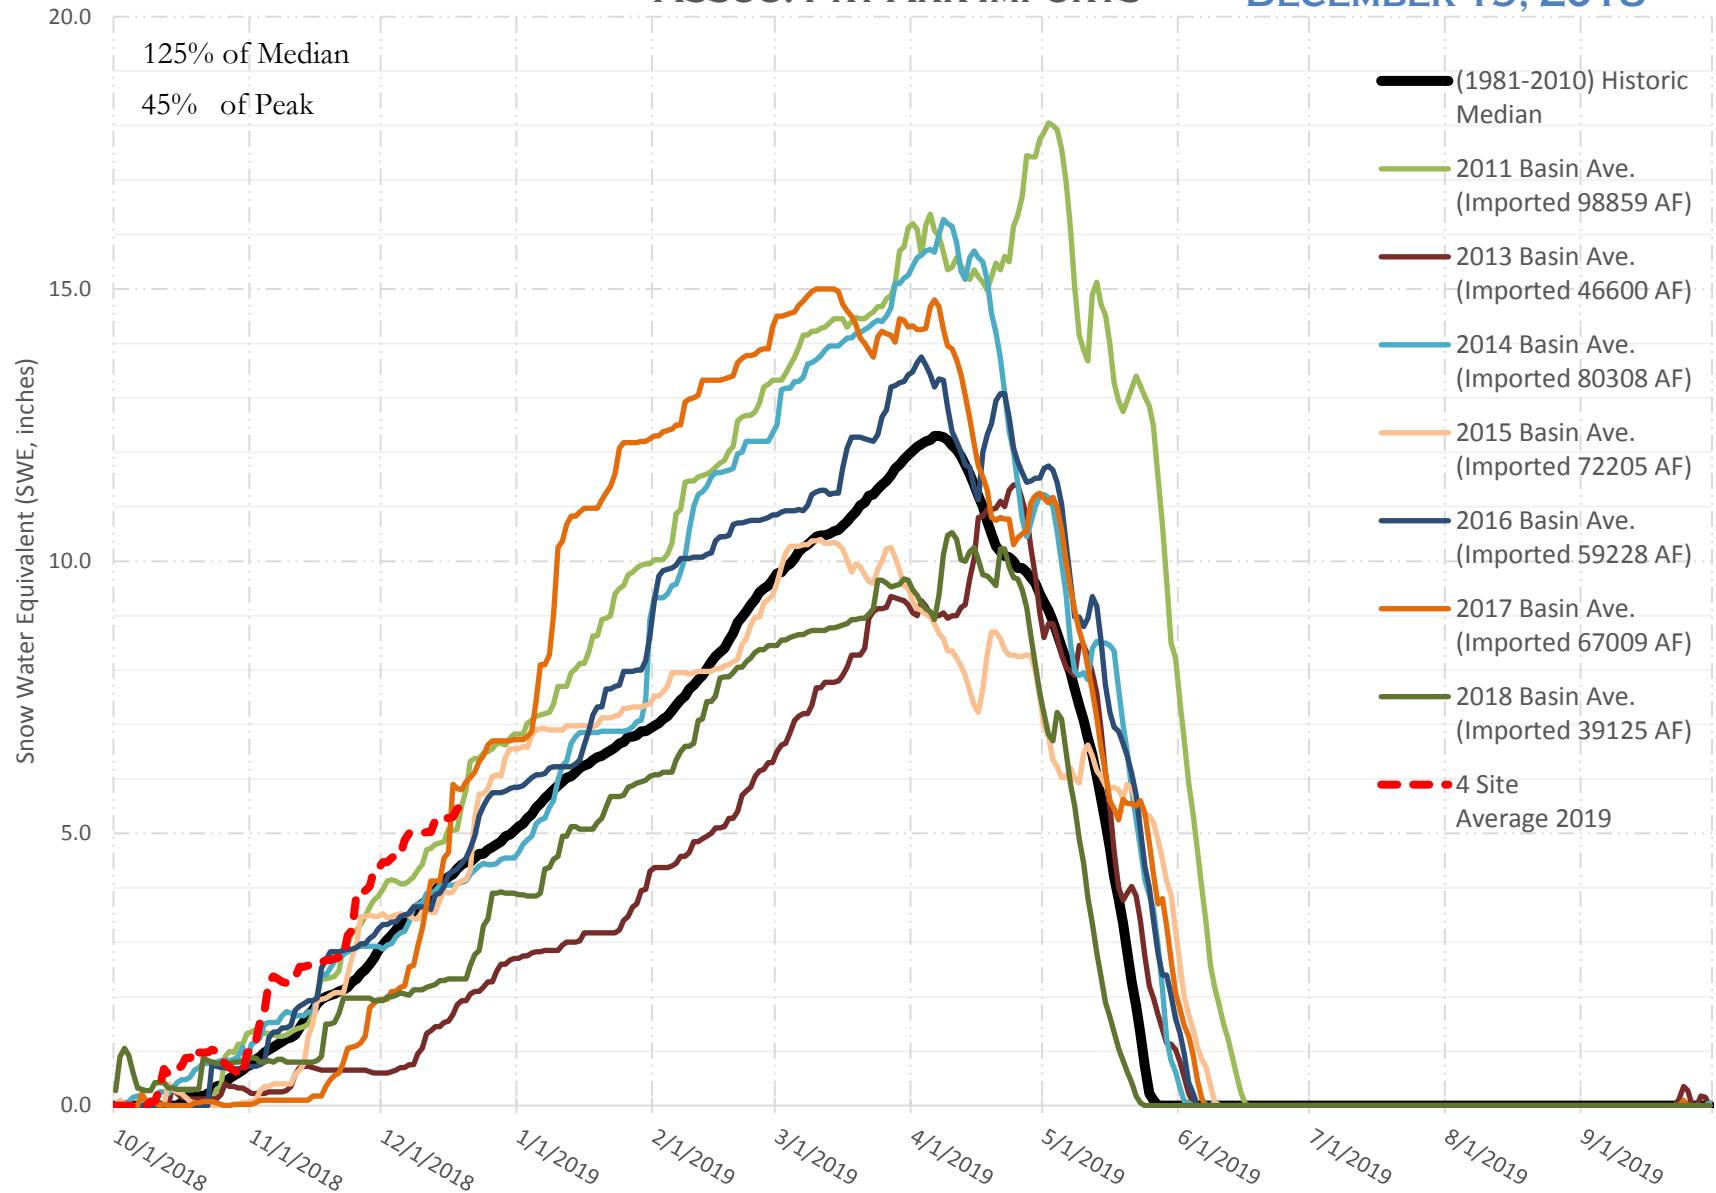

FRY-ARK COLLECTION BASIN SNOWPACK VS ANNUAL BASIN AVERAGE W/ ASSOC. FRY-ARK IMPORTS

DECEMBER 19, 2018

FRY-ARK COLLECTION BASIN SNOWPACK W/ INDIVIDUAL SITES DECEMBER 19, 2018

UPPER ARK BASIN SNOWPACK VS ANNUAL BASIN AVERAGE W/ ASSOC. FRY- ARK IMPORTS

DECEMBER 19, 2018

UPPER ARK BASIN SNOWPACK W/ INDIVIDUAL SITES DECEMBER 19, 2018