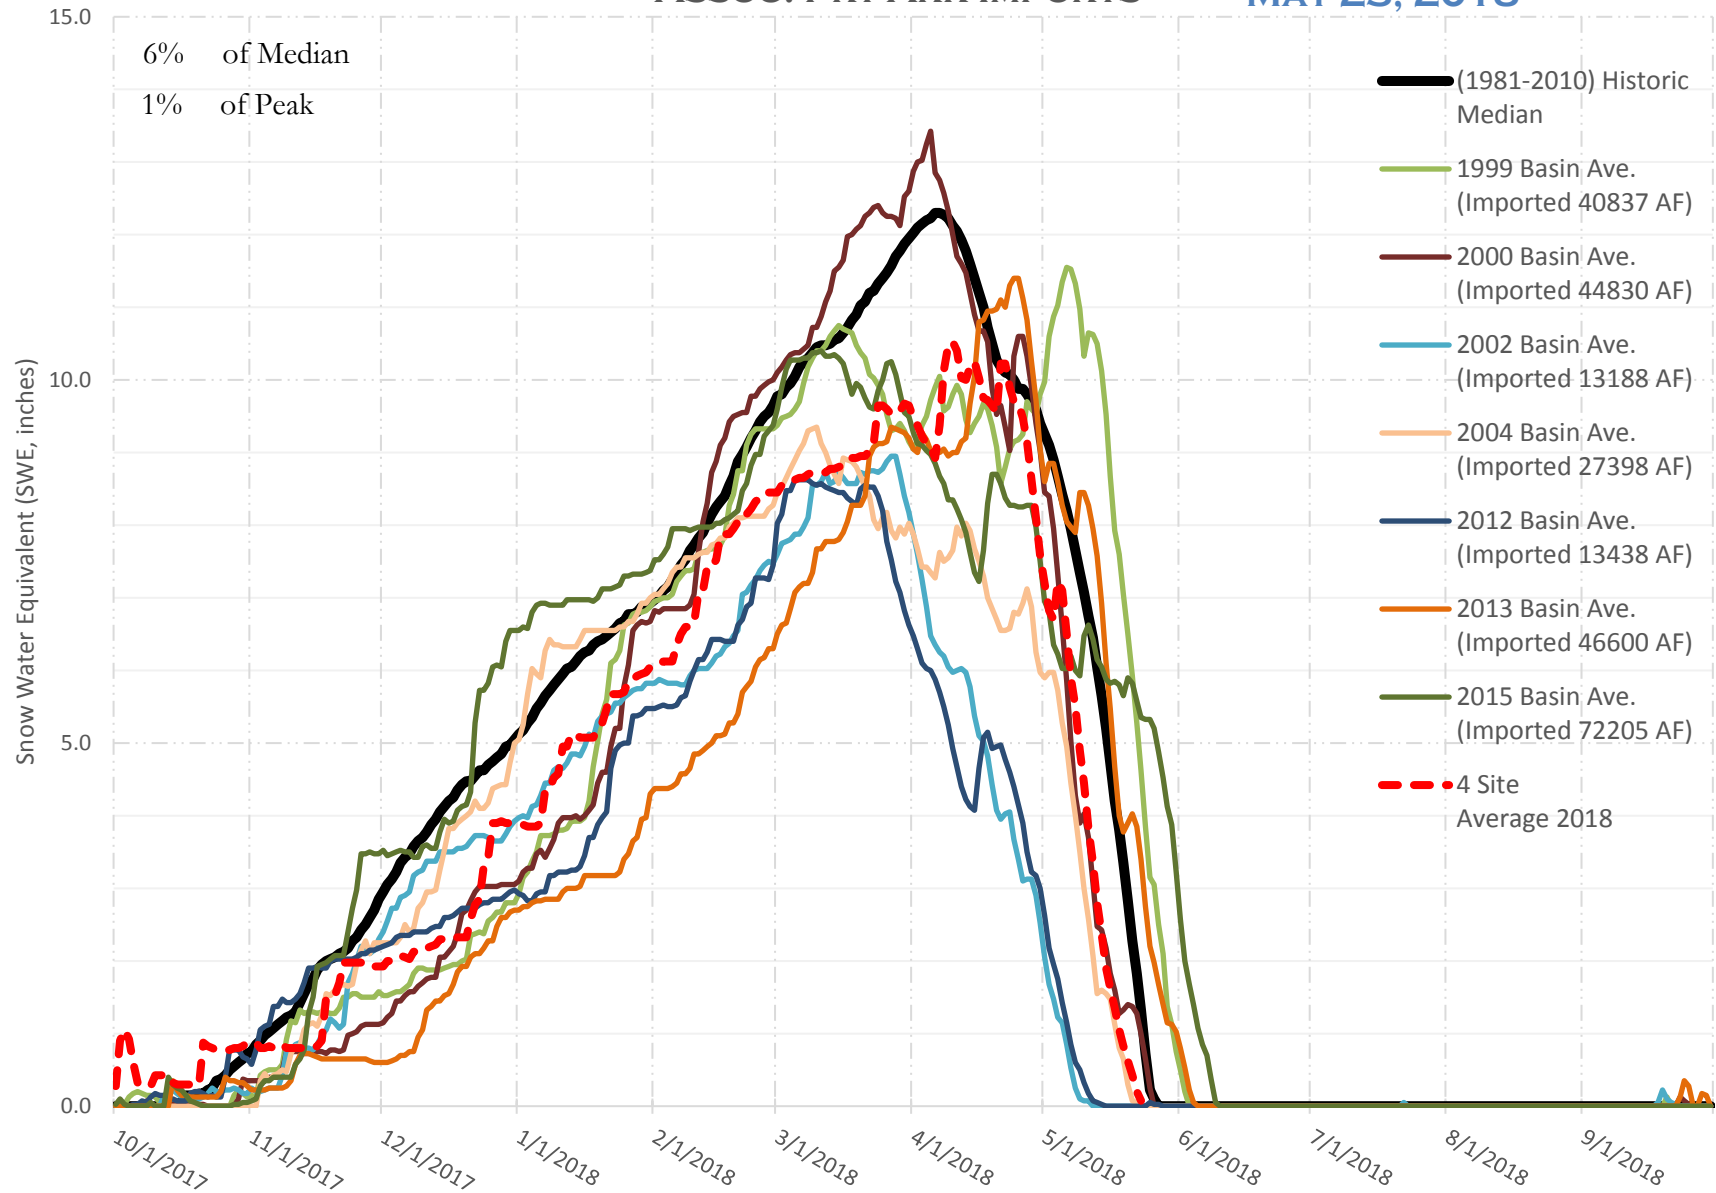

FRY-ARK COLLECTION BASIN SNOWPACK VS ANNUAL BASIN AVERAGE W/ ASSOC. FRY-ARK IMPORTS

MAY 23, 2018

FRY-ARK COLLECTION BASIN SNOWPACK W/ INDIVIDUAL SITES MAY 23, 2018

UPPER ARK BASIN SNOWPACK VS ANNUAL BASIN AVERAGE W/ ASSOC. FRY- ARK IMPORTS

MAY 23, 2018

UPPER ARK BASIN SNOWPACK W/ INDIVIDUAL SITES MAY 23, 2018