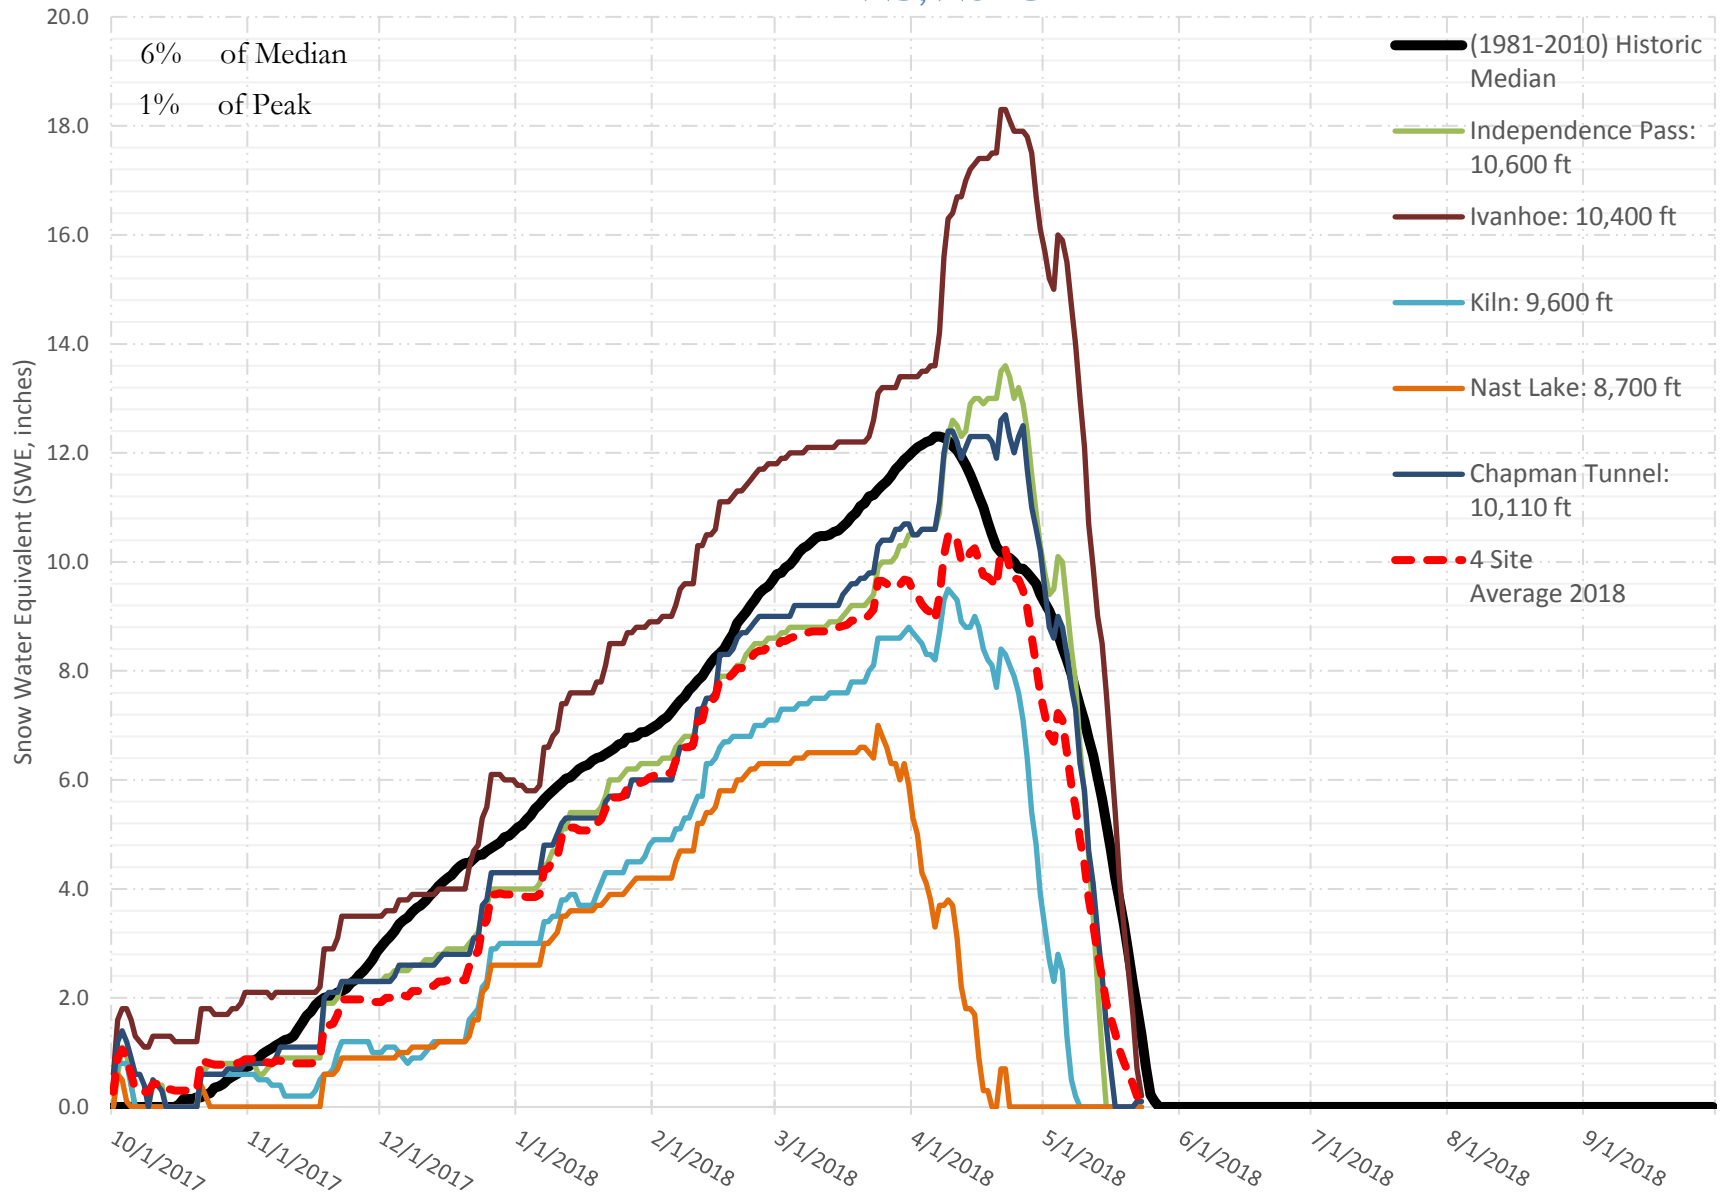

FRY-ARK COLLECTION BASIN SNOWPACK VS ANNUAL BASIN AVERAGE W/ ASSOC. FRY-ARK IMPORTS

MAY 23, 2018

FRY-ARK COLLECTION BASIN SNOWPACK W/ INDIVIDUAL SITES MAY 23, 2018

UPPER ARK BASIN SNOWPACK VS ANNUAL BASIN AVERAGE W/ ASSOC. FRY- ARK IMPORTS

MAY 23, 2018

UPPER ARK BASIN SNOWPACK W/ INDIVIDUAL SITES MAY 23, 2018