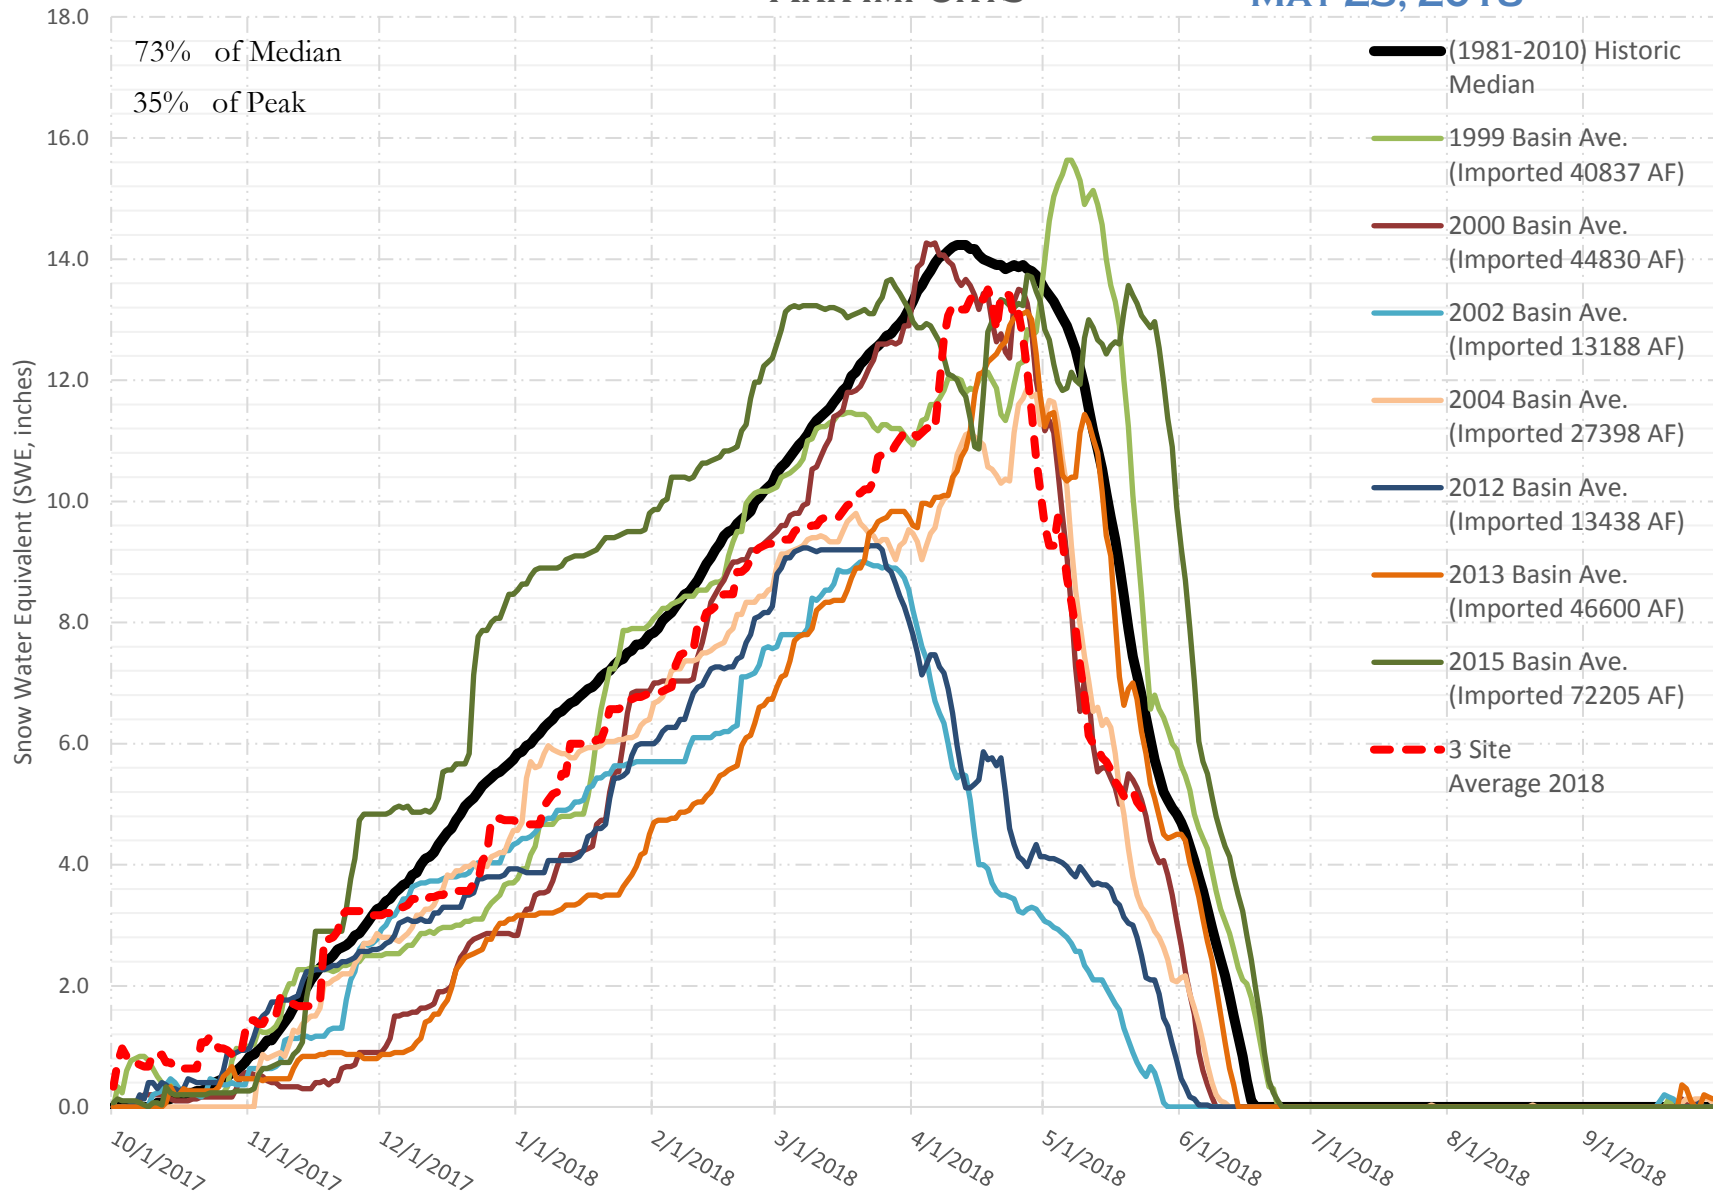

FRY-ARK COLLECTION BASIN SNOWPACK VS ANNUAL BASIN AVERAGE W/ ASSOC. FRY-ARK IMPORTS

MAY 23, 2018

FRY-ARK COLLECTION BASIN SNOWPACK W/ INDIVIDUAL SITES MAY 23, 2018

UPPER ARK BASIN SNOWPACK VS ANNUAL BASIN AVERAGE W/ ASSOC. FRY- ARK IMPORTS

MAY 23, 2018

UPPER ARK BASIN SNOWPACK W/ INDIVIDUAL SITES MAY 23, 2018