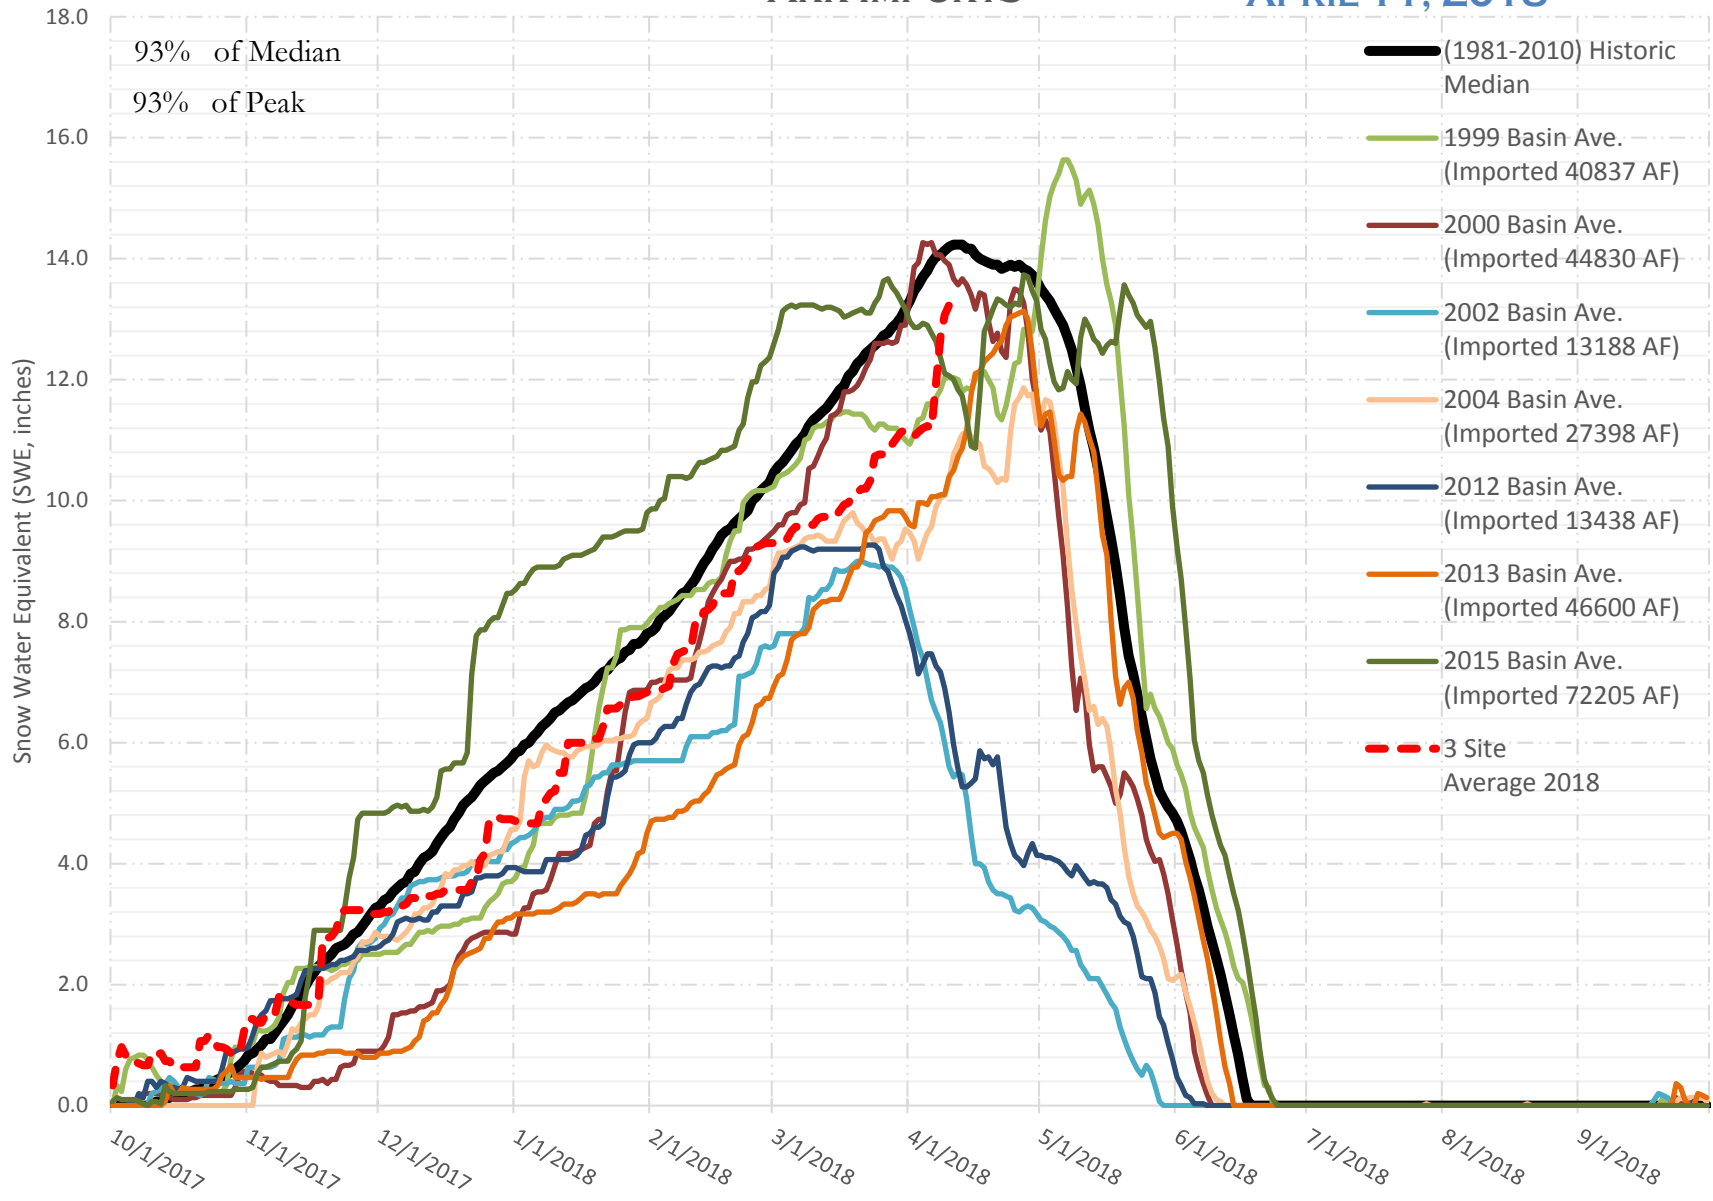

FRY-ARK COLLECTION BASIN SNOWPACK VS ANNUAL BASIN AVERAGE W/ ASSOC. FRY-ARK IMPORTS

APRIL 11, 2018

FRY-ARK COLLECTION BASIN SNOWPACK W/ INDIVIDUAL SITES APRIL 11, 2018

UPPER ARK BASIN SNOWPACK VS ANNUAL BASIN AVERAGE W/ ASSOC. FRY- ARK IMPORTS

APRIL 11, 2018

UPPER ARK BASIN SNOWPACK W/ INDIVIDUAL SITES APRIL 11, 2018