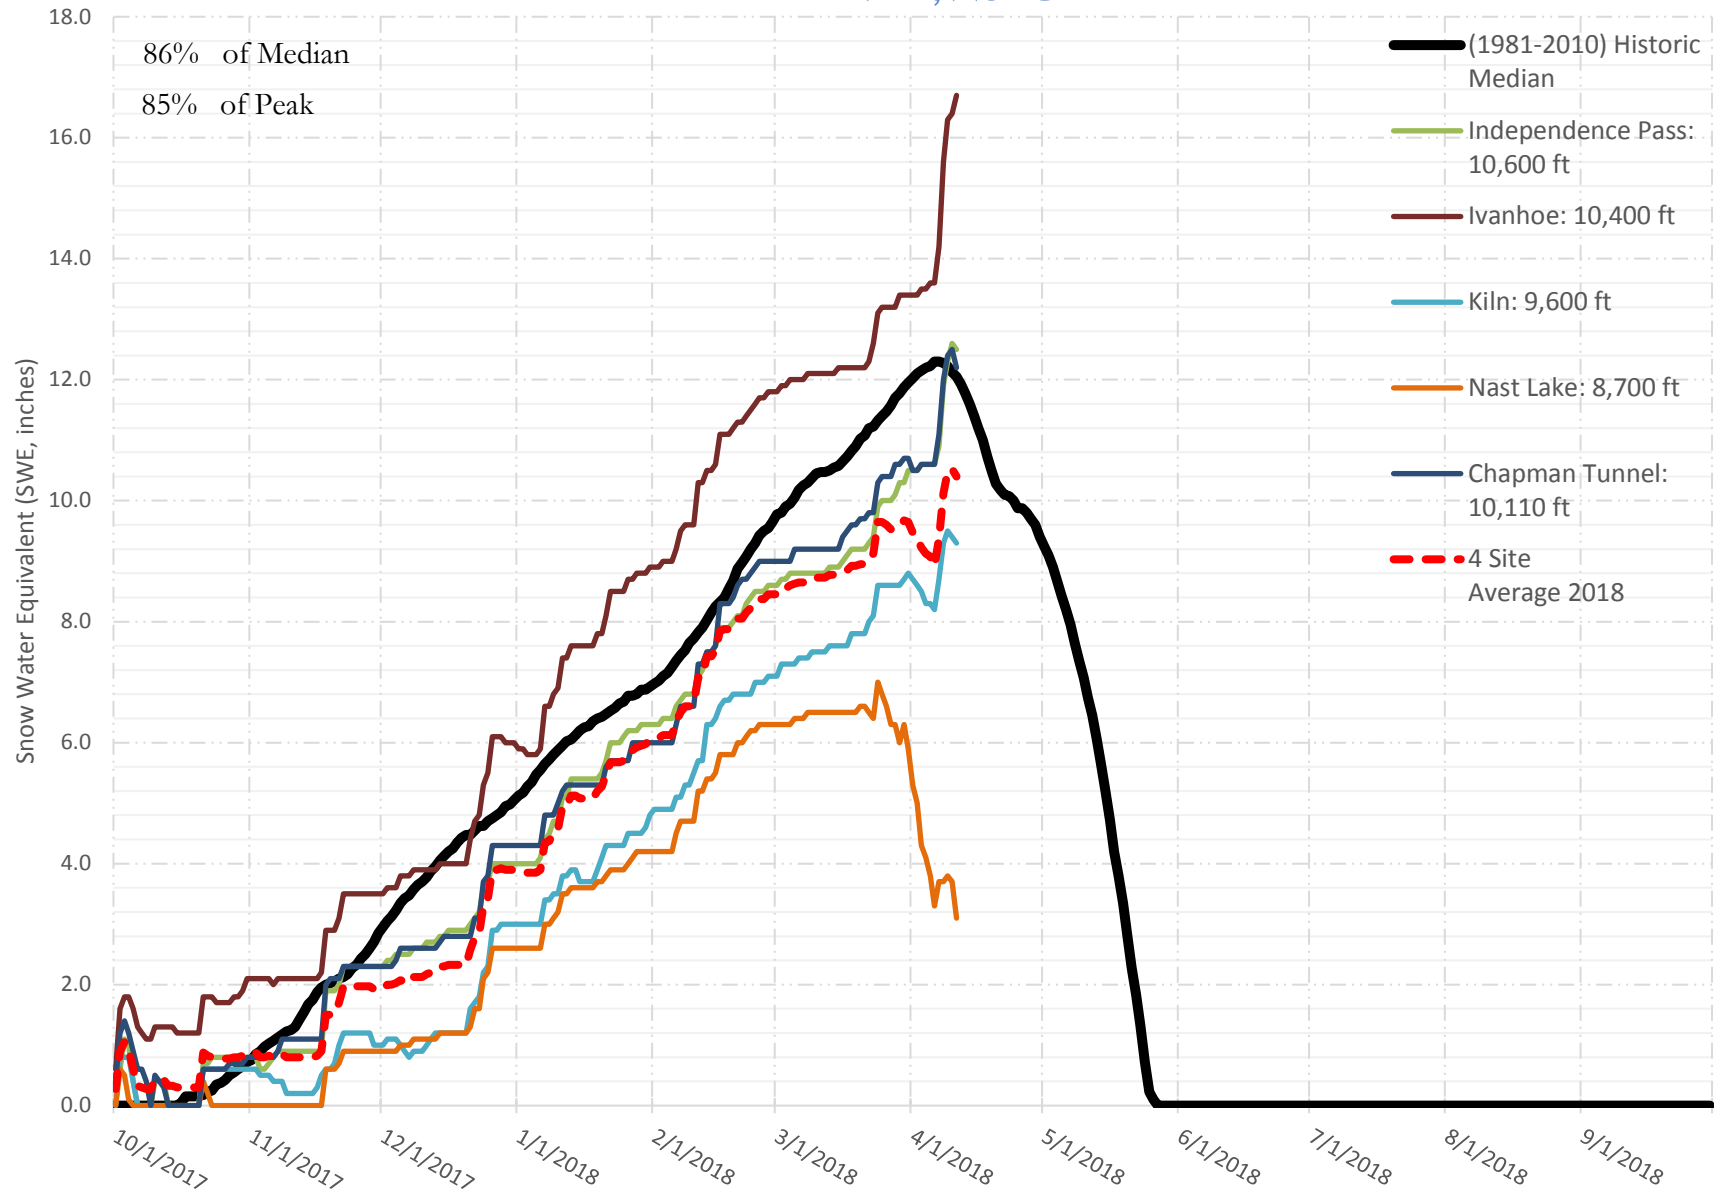

FRY-ARK COLLECTION BASIN SNOWPACK VS ANNUAL BASIN AVERAGE W/ ASSOC. FRY-ARK IMPORTS

APRIL 11, 2018

FRY-ARK COLLECTION BASIN SNOWPACK W/ INDIVIDUAL SITES APRIL 11, 2018

UPPER ARK BASIN SNOWPACK VS ANNUAL BASIN AVERAGE W/ ASSOC. FRY- ARK IMPORTS

APRIL 11, 2018

UPPER ARK BASIN SNOWPACK W/ INDIVIDUAL SITES APRIL 11, 2018