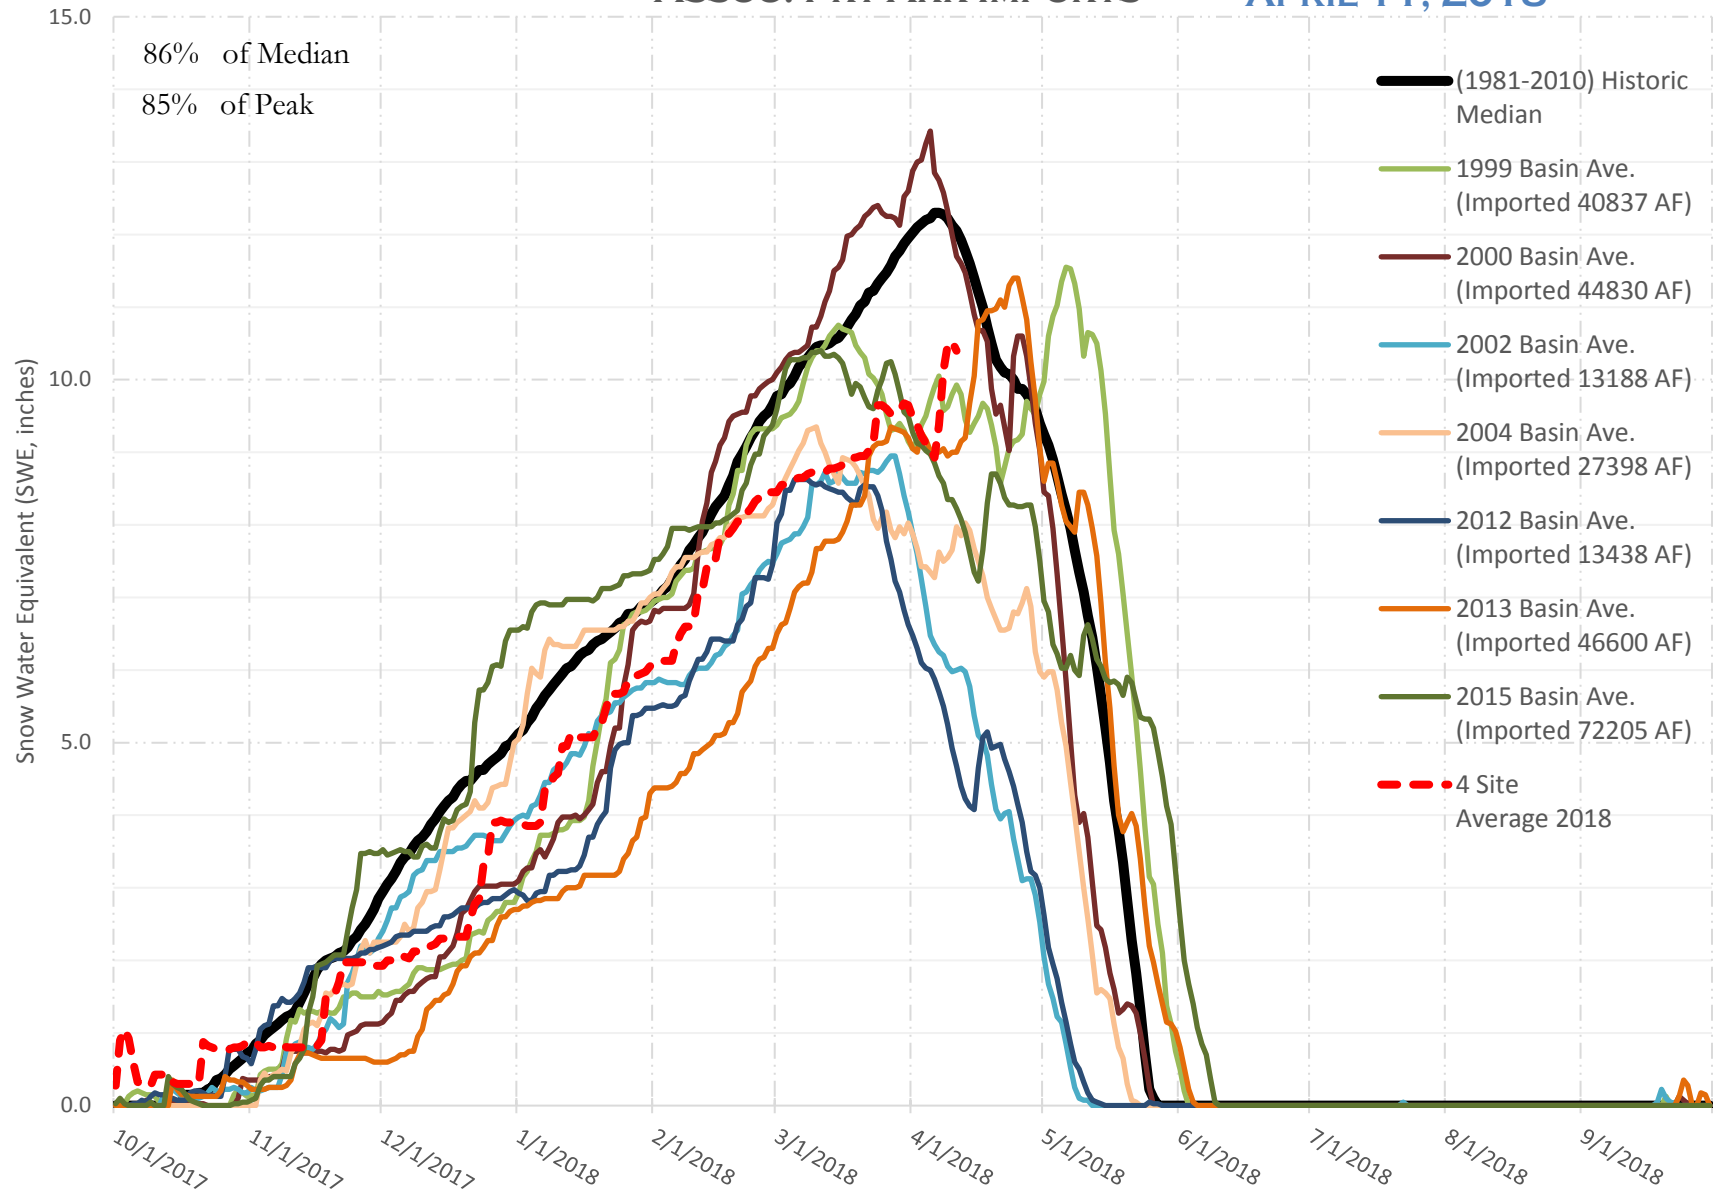

FRY-ARK COLLECTION BASIN SNOWPACK VS ANNUAL BASIN AVERAGE W/ ASSOC. FRY-ARK IMPORTS

APRIL 11, 2018

FRY-ARK COLLECTION BASIN SNOWPACK W/ INDIVIDUAL SITES APRIL 11, 2018

UPPER ARK BASIN SNOWPACK VS ANNUAL BASIN AVERAGE W/ ASSOC. FRY- ARK IMPORTS

APRIL 11, 2018

UPPER ARK BASIN SNOWPACK W/ INDIVIDUAL SITES APRIL 11, 2018