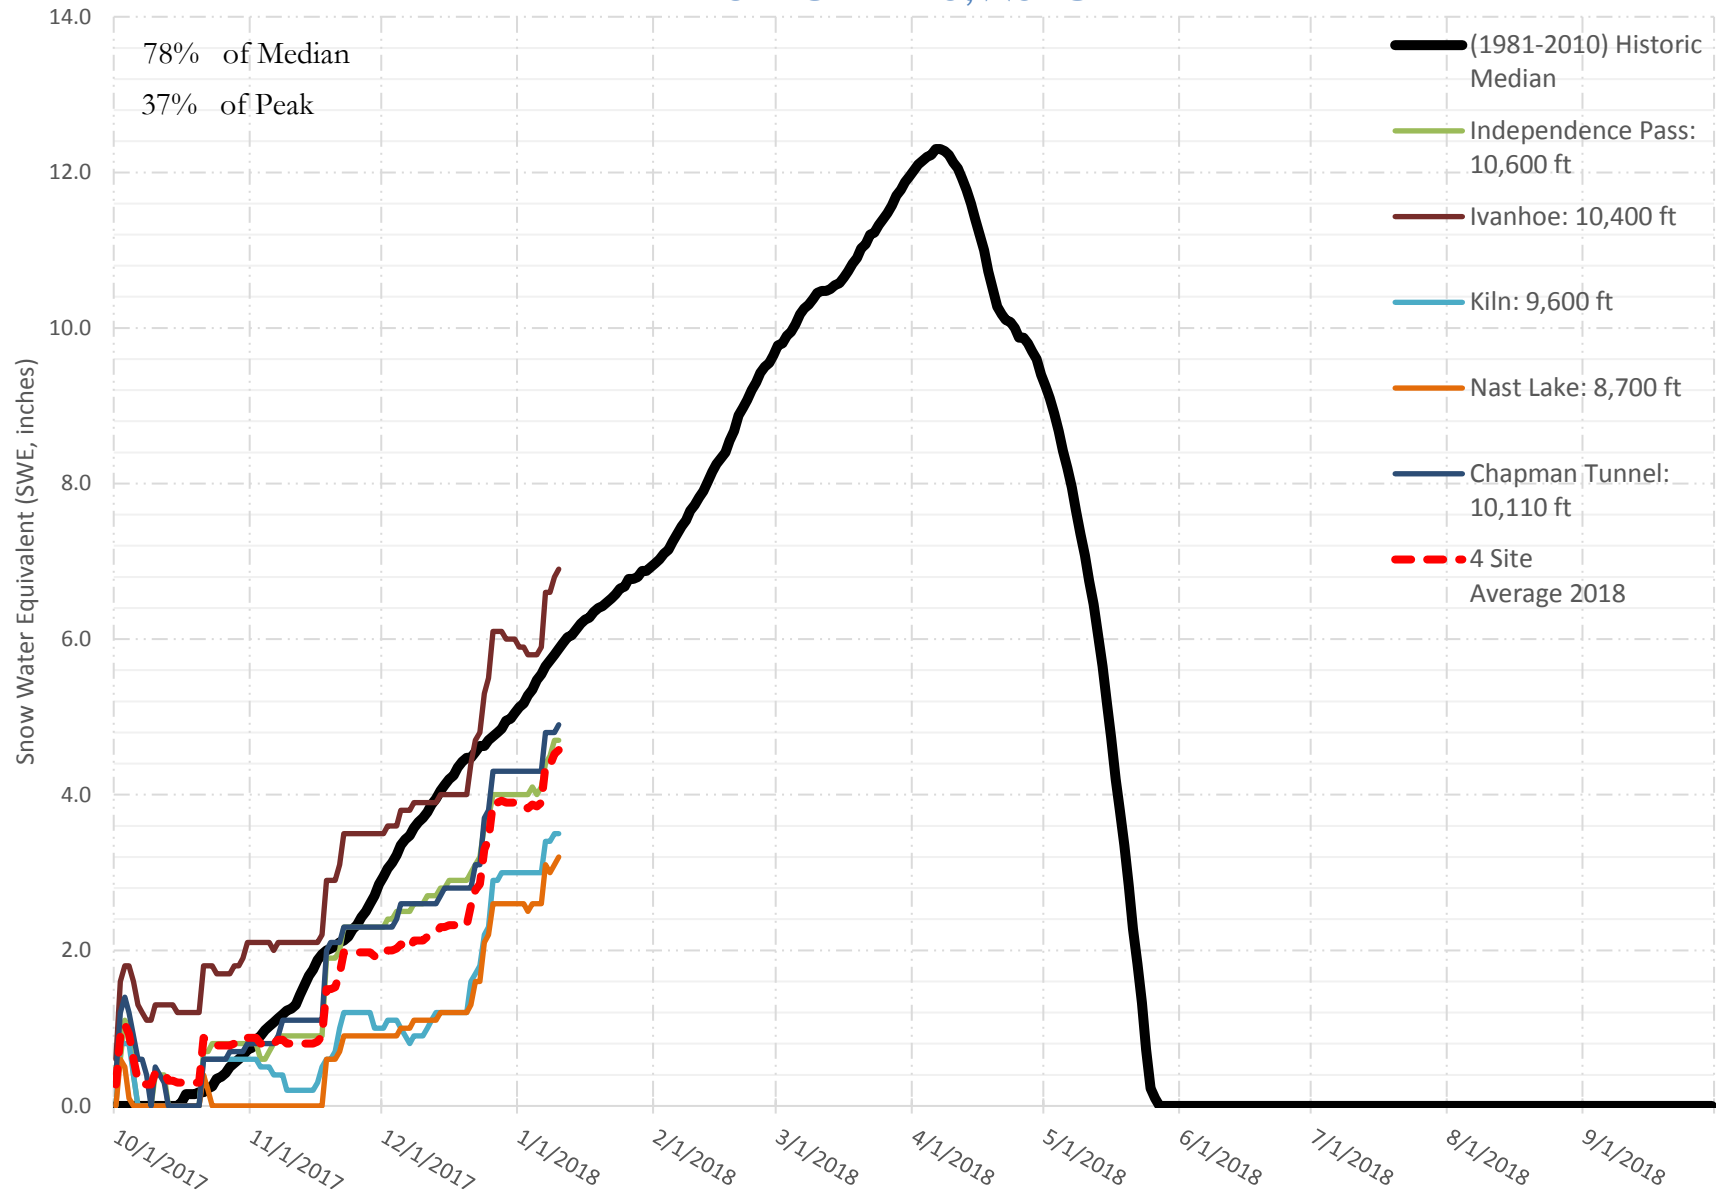

FRY-ARK COLLECTION BASIN SNOWPACK VS ANNUAL BASIN AVERAGE W/ ASSOC. FRY-ARK IMPORTS JANUARY 10, 2018

FRY-ARK COLLECTION BASIN SNOWPACK W/ INDIVIDUAL SITES JANUARY 10, 2018

UPPER ARK BASIN SNOWPACK VS ANNUAL BASIN AVERAGE W/ ASSOC. FRY- ARK IMPORTS

JANUARY 10, 2018

UPPER ARK BASIN SNOWPACK W/ INDIVIDUAL SITES JANUARY 10, 2018