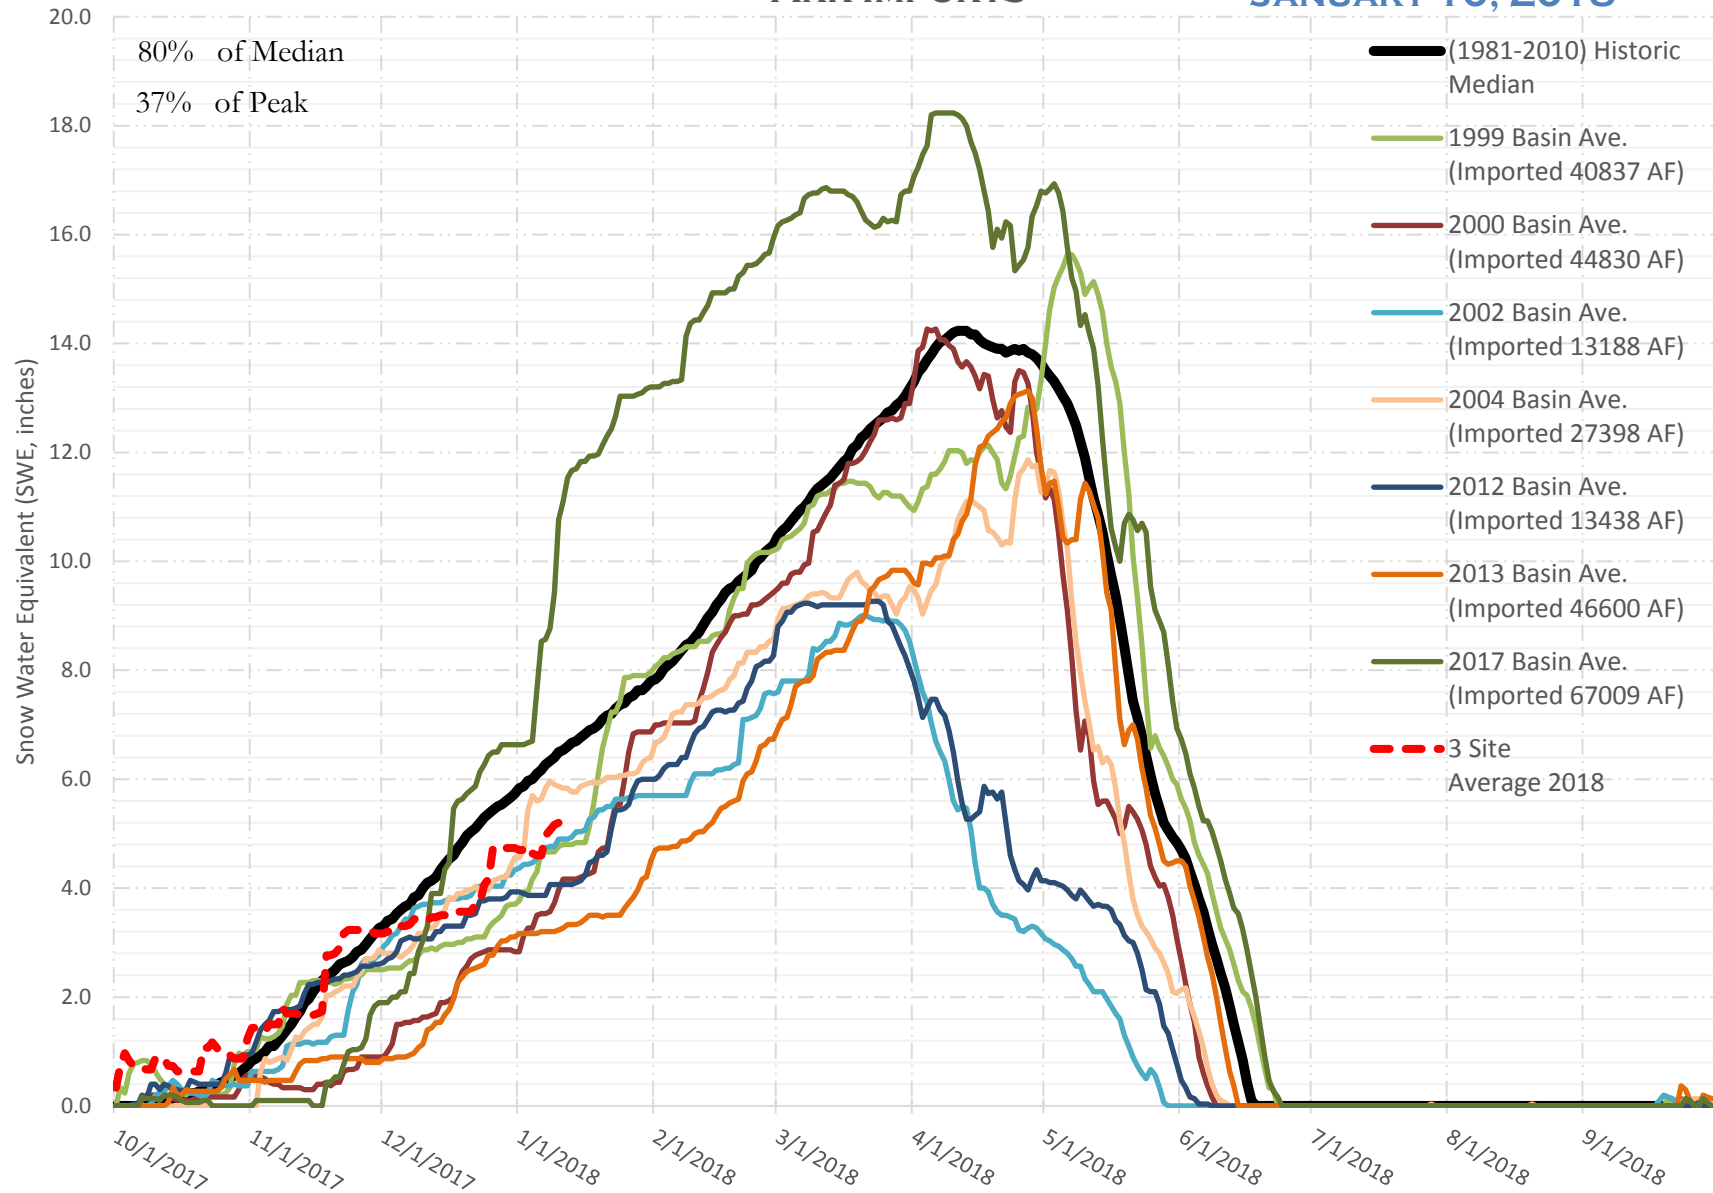

FRY-ARK COLLECTION BASIN SNOWPACK VS ANNUAL BASIN AVERAGE W/ ASSOC. FRY-ARK IMPORTS JANUARY 10, 2018

FRY-ARK COLLECTION BASIN SNOWPACK W/ INDIVIDUAL SITES JANUARY 10, 2018

UPPER ARK BASIN SNOWPACK VS ANNUAL BASIN AVERAGE W/ ASSOC. FRY- ARK IMPORTS

JANUARY 10, 2018

UPPER ARK BASIN SNOWPACK W/ INDIVIDUAL SITES JANUARY 10, 2018