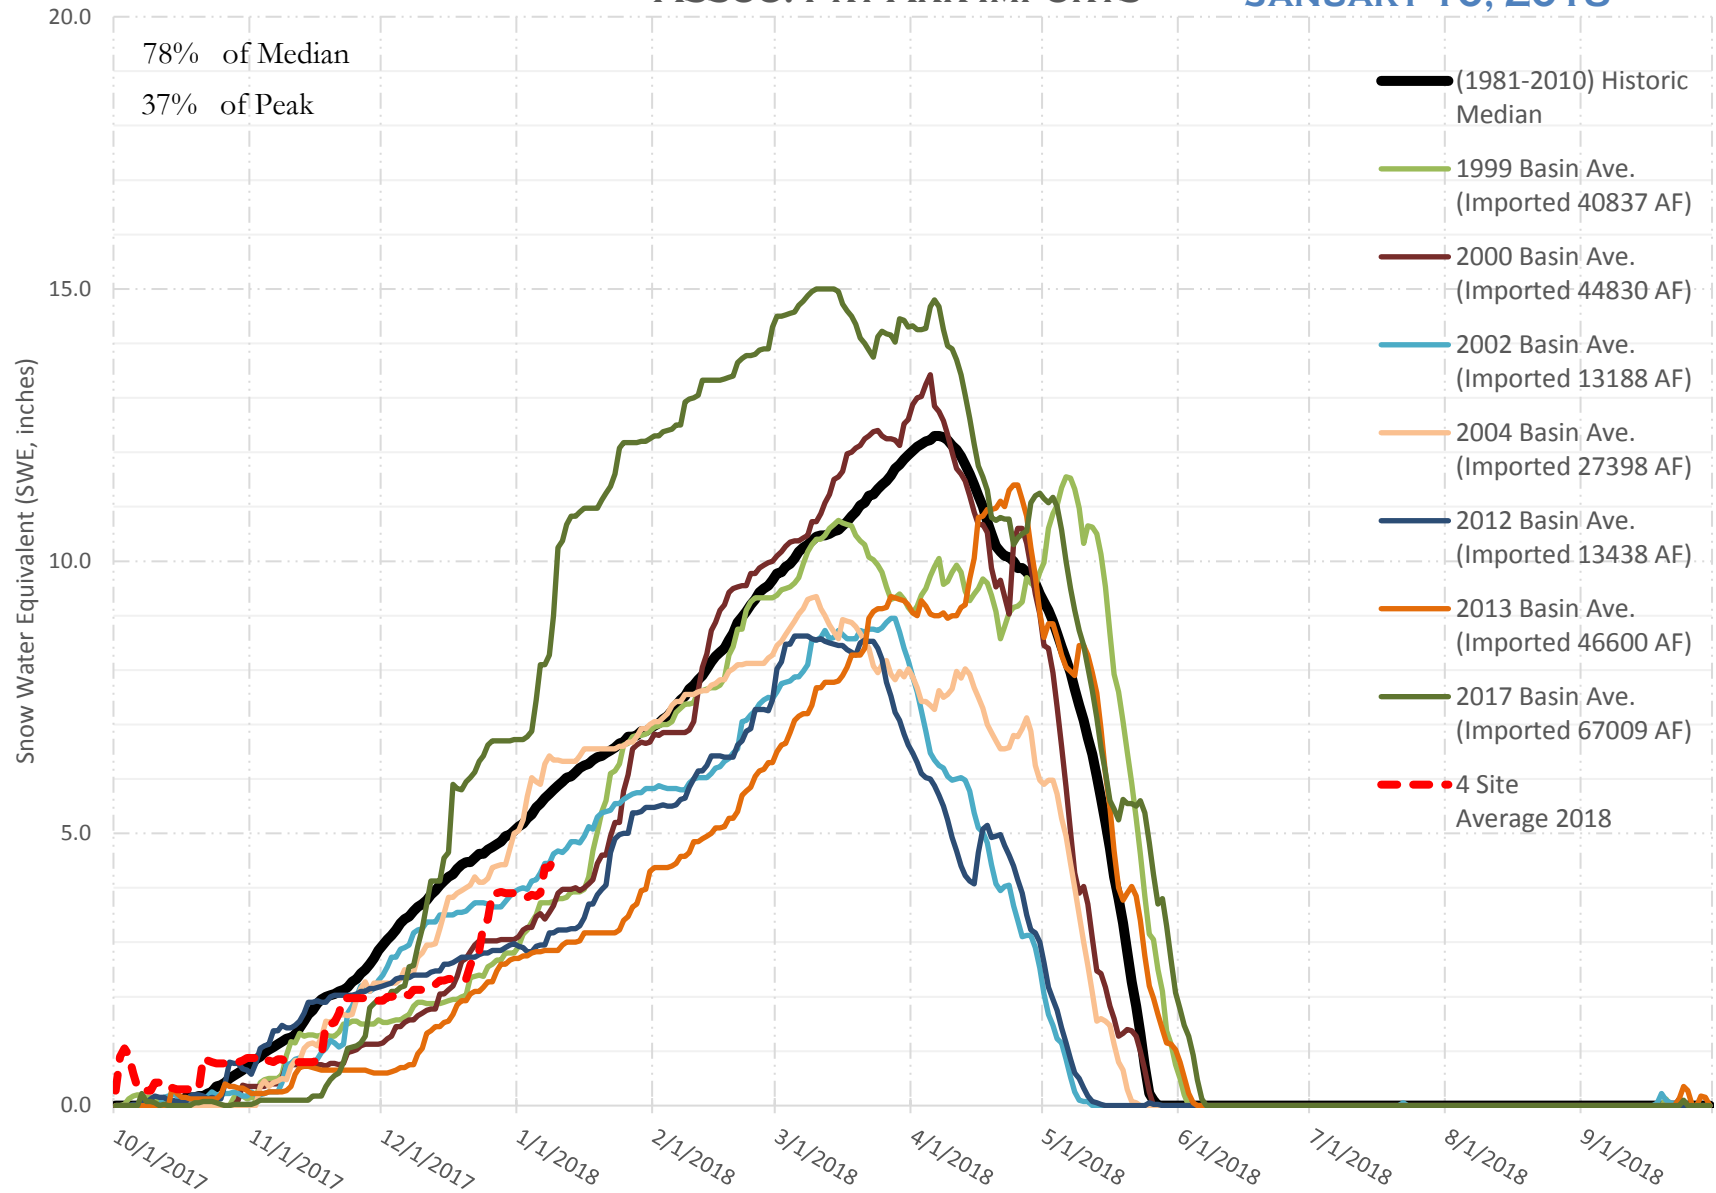

FRY-ARK COLLECTION BASIN SNOWPACK VS ANNUAL BASIN AVERAGE W/ ASSOC. FRY-ARK IMPORTS JANUARY 10, 2018

FRY-ARK COLLECTION BASIN SNOWPACK W/ INDIVIDUAL SITES JANUARY 10, 2018

UPPER ARK BASIN SNOWPACK VS ANNUAL BASIN AVERAGE W/ ASSOC. FRY- ARK IMPORTS

JANUARY 10, 2018

UPPER ARK BASIN SNOWPACK W/ INDIVIDUAL SITES JANUARY 10, 2018