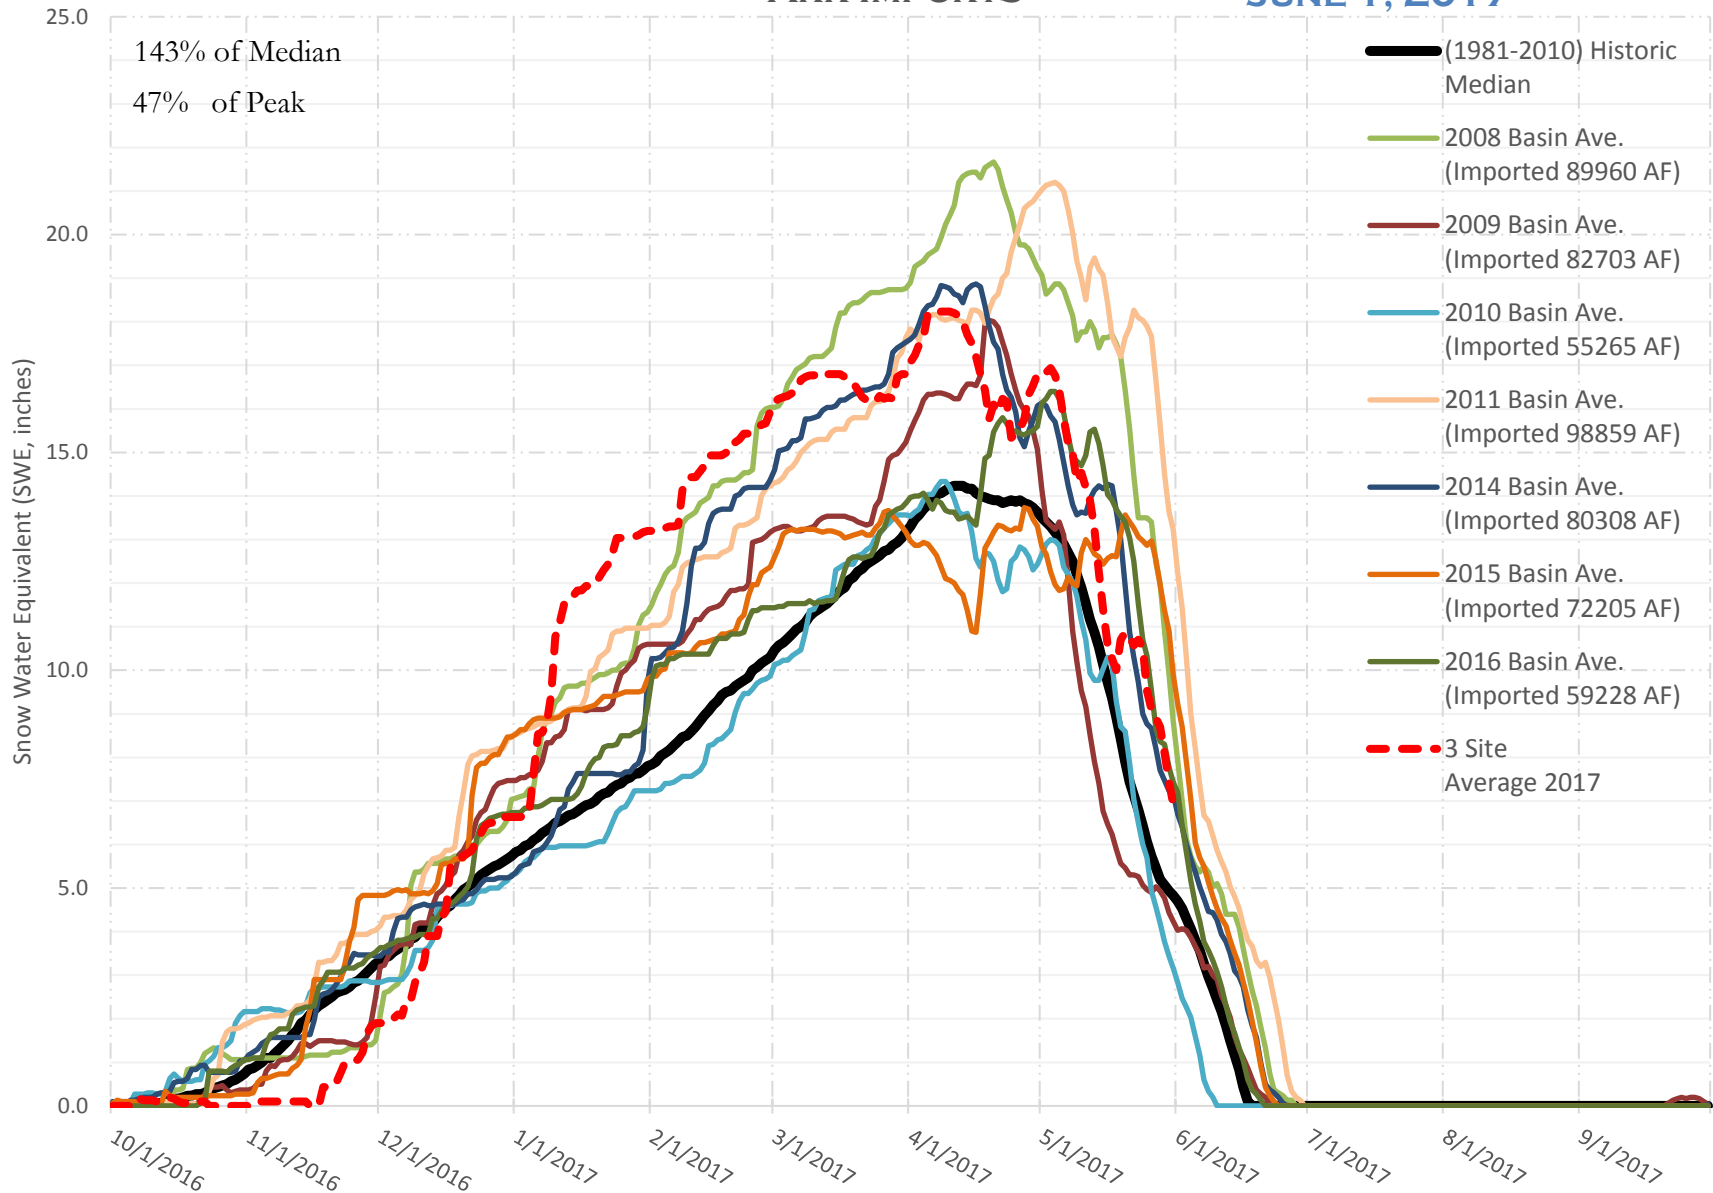

UPPER ARK BASIN SNOWPACK VS ANNUAL BASIN AVERAGE W/ ASSOC. FRY- ARK IMPORTS

JUNE 1, 2017