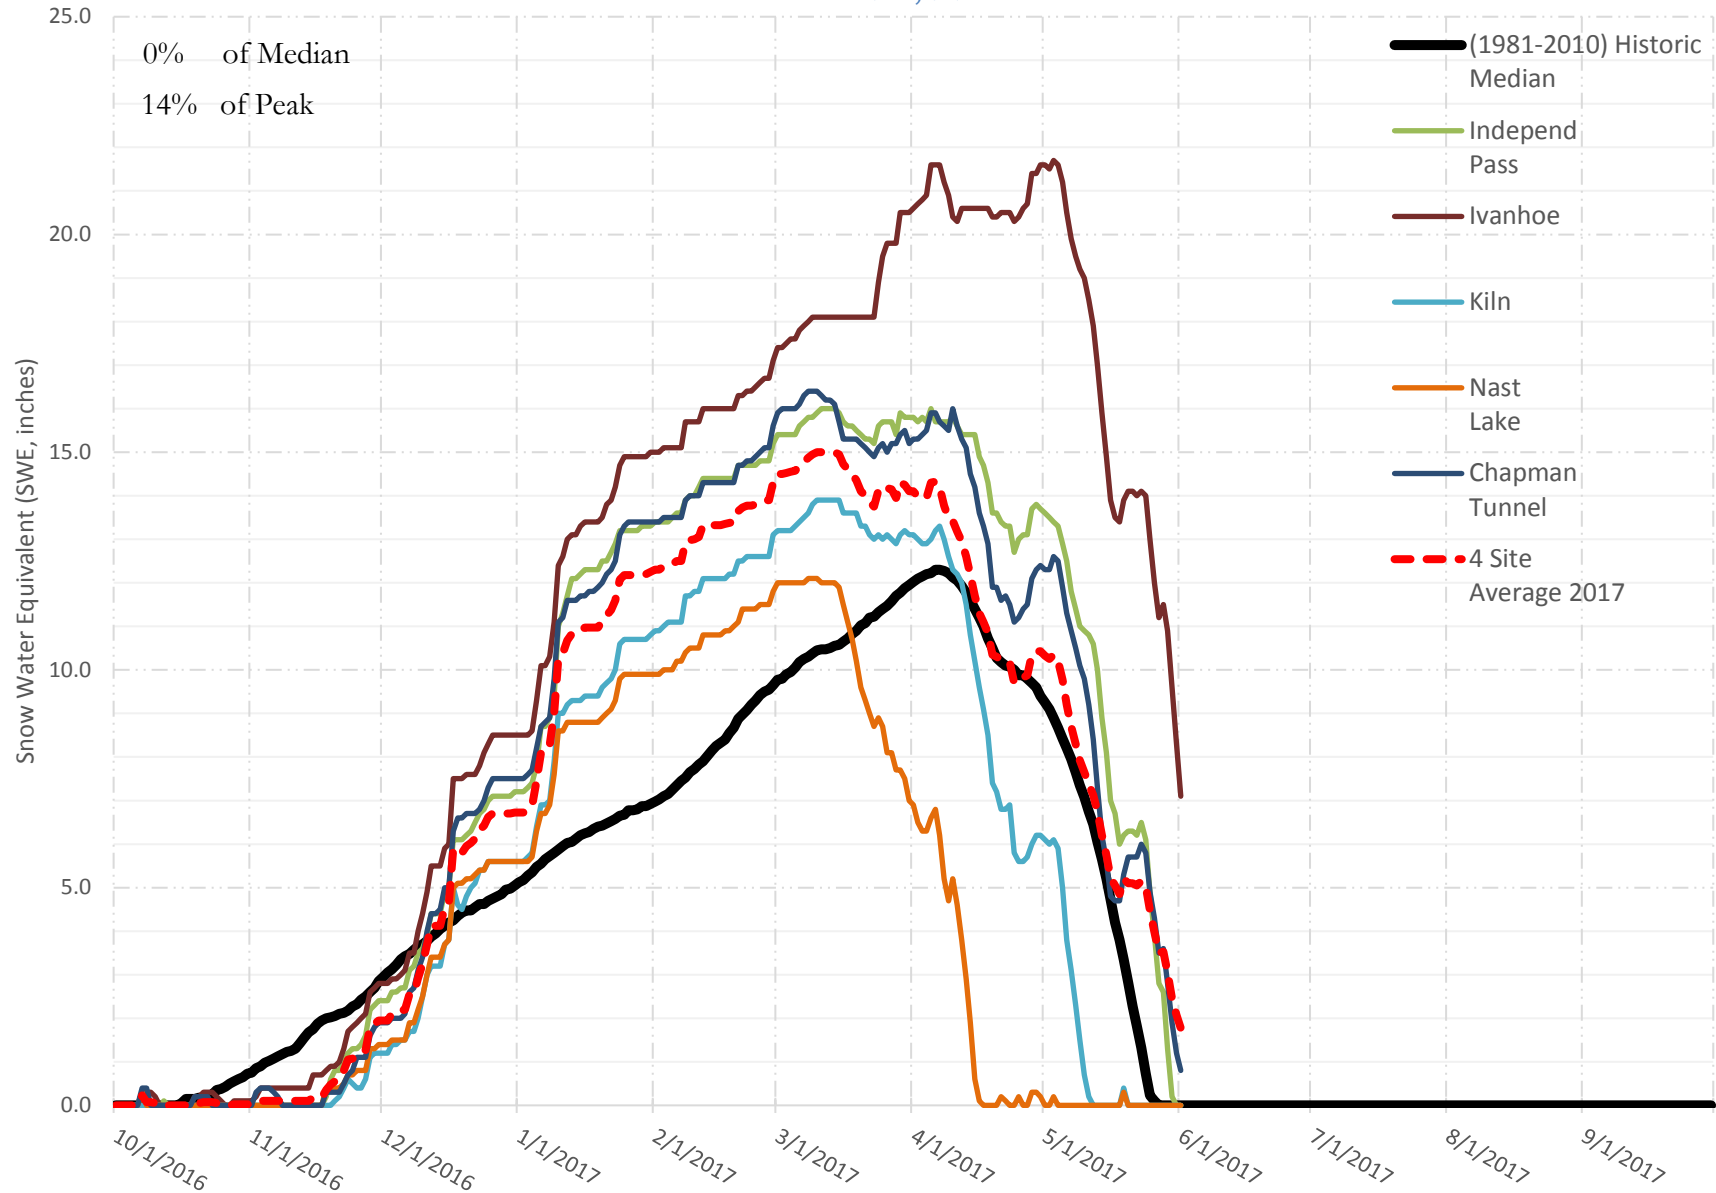

FRY-ARK COLLECTION BASIN SNOWPACK W/ INDIVIDUAL SITES

JUNE 1, 2017