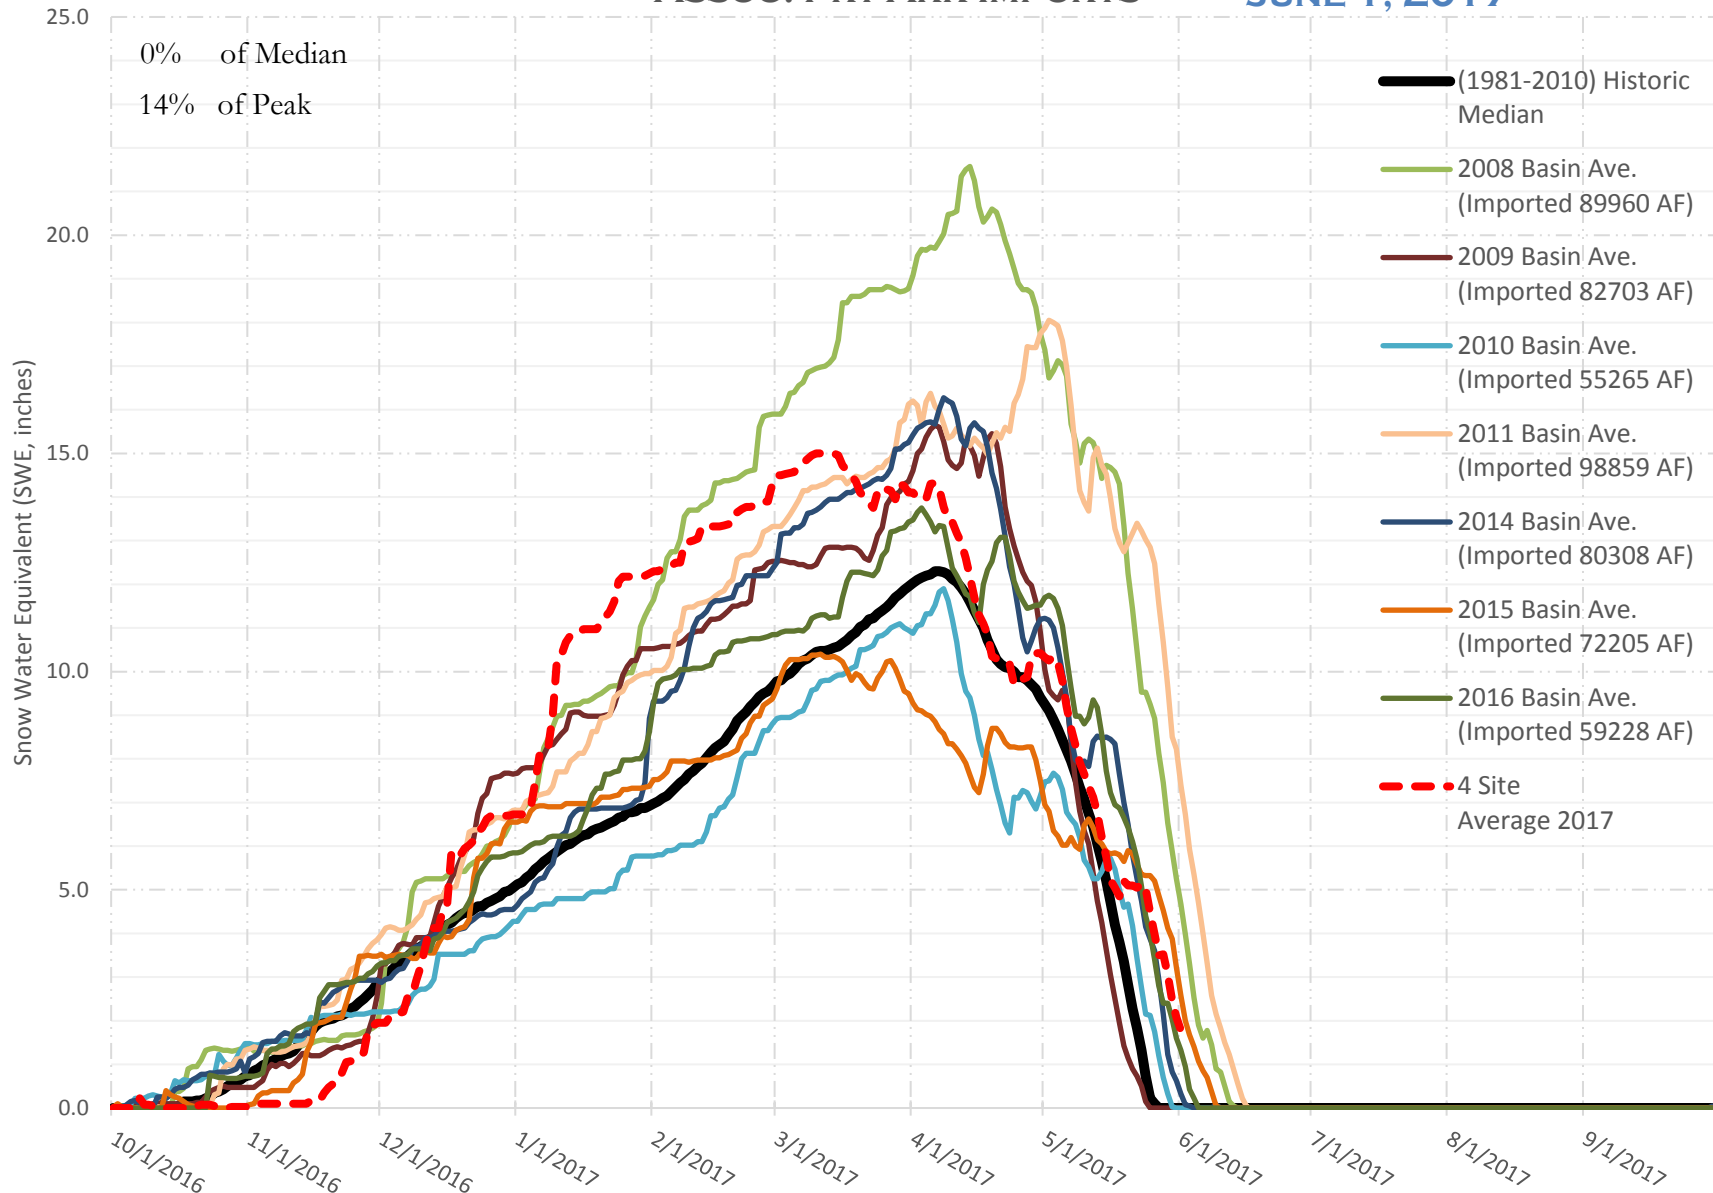

# FRY-ARK COLLECTION BASIN SNOWPACK VS ANNUAL BASIN AVERAGE W/ ASSOC. FRY-ARK IMPORTS

JUNE 1, 2017

# FRY-ARK COLLECTION BASIN SNOWPACK W/ INDIVIDUAL SITES