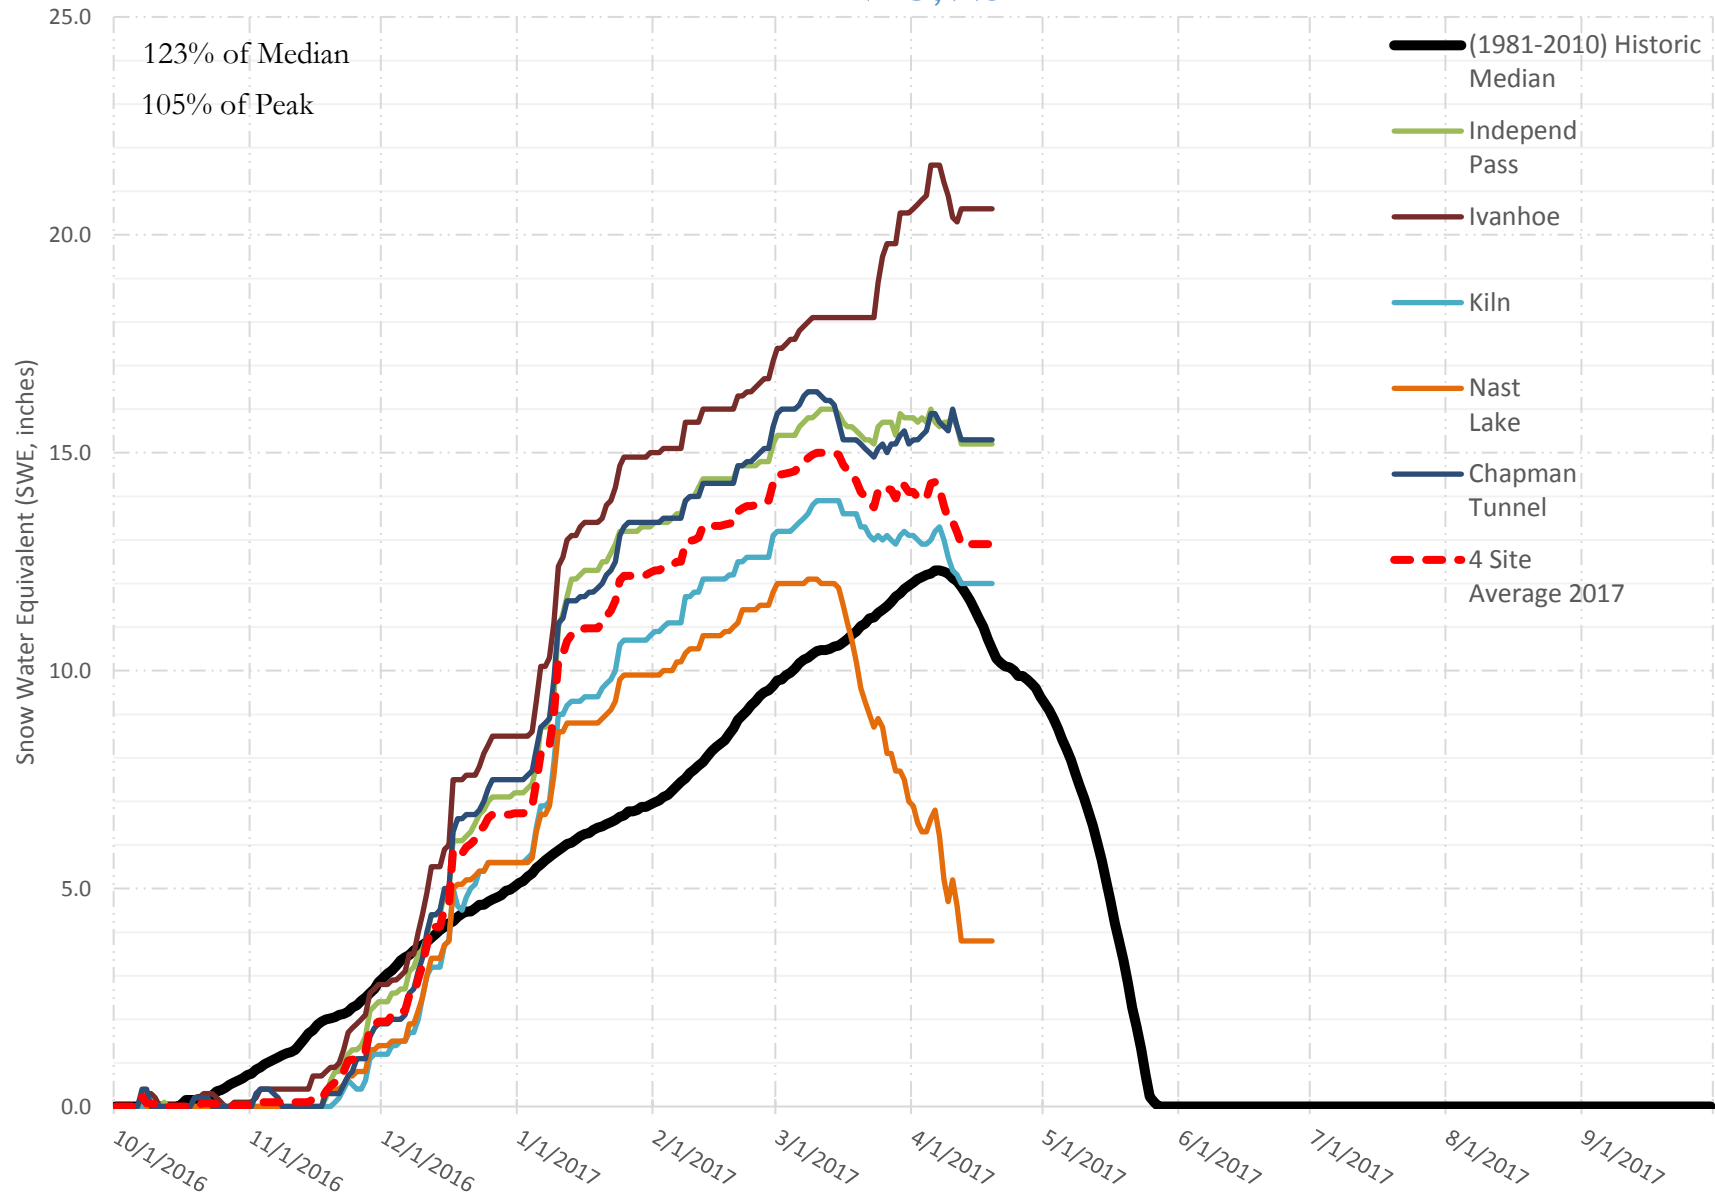

FRY-ARK COLLECTION BASIN SNOWPACK VS ANNUAL BASIN AVERAGE W/ ASSOC. FRY-ARK IMPORTS

APRIL 19, 2017

FRY-ARK COLLECTION BASIN SNOWPACK W/ INDIVIDUAL SITES

APRIL 19, 2017

UPPER ARK BASIN SNOWPACK VS ANNUAL BASIN AVERAGE W/ ASSOC. FRY- ARK IMPORTS

APRIL 19, 2017

UPPER ARK BASIN SNOWPACK W/ INDIVIDUAL SITES APRIL 19, 2017