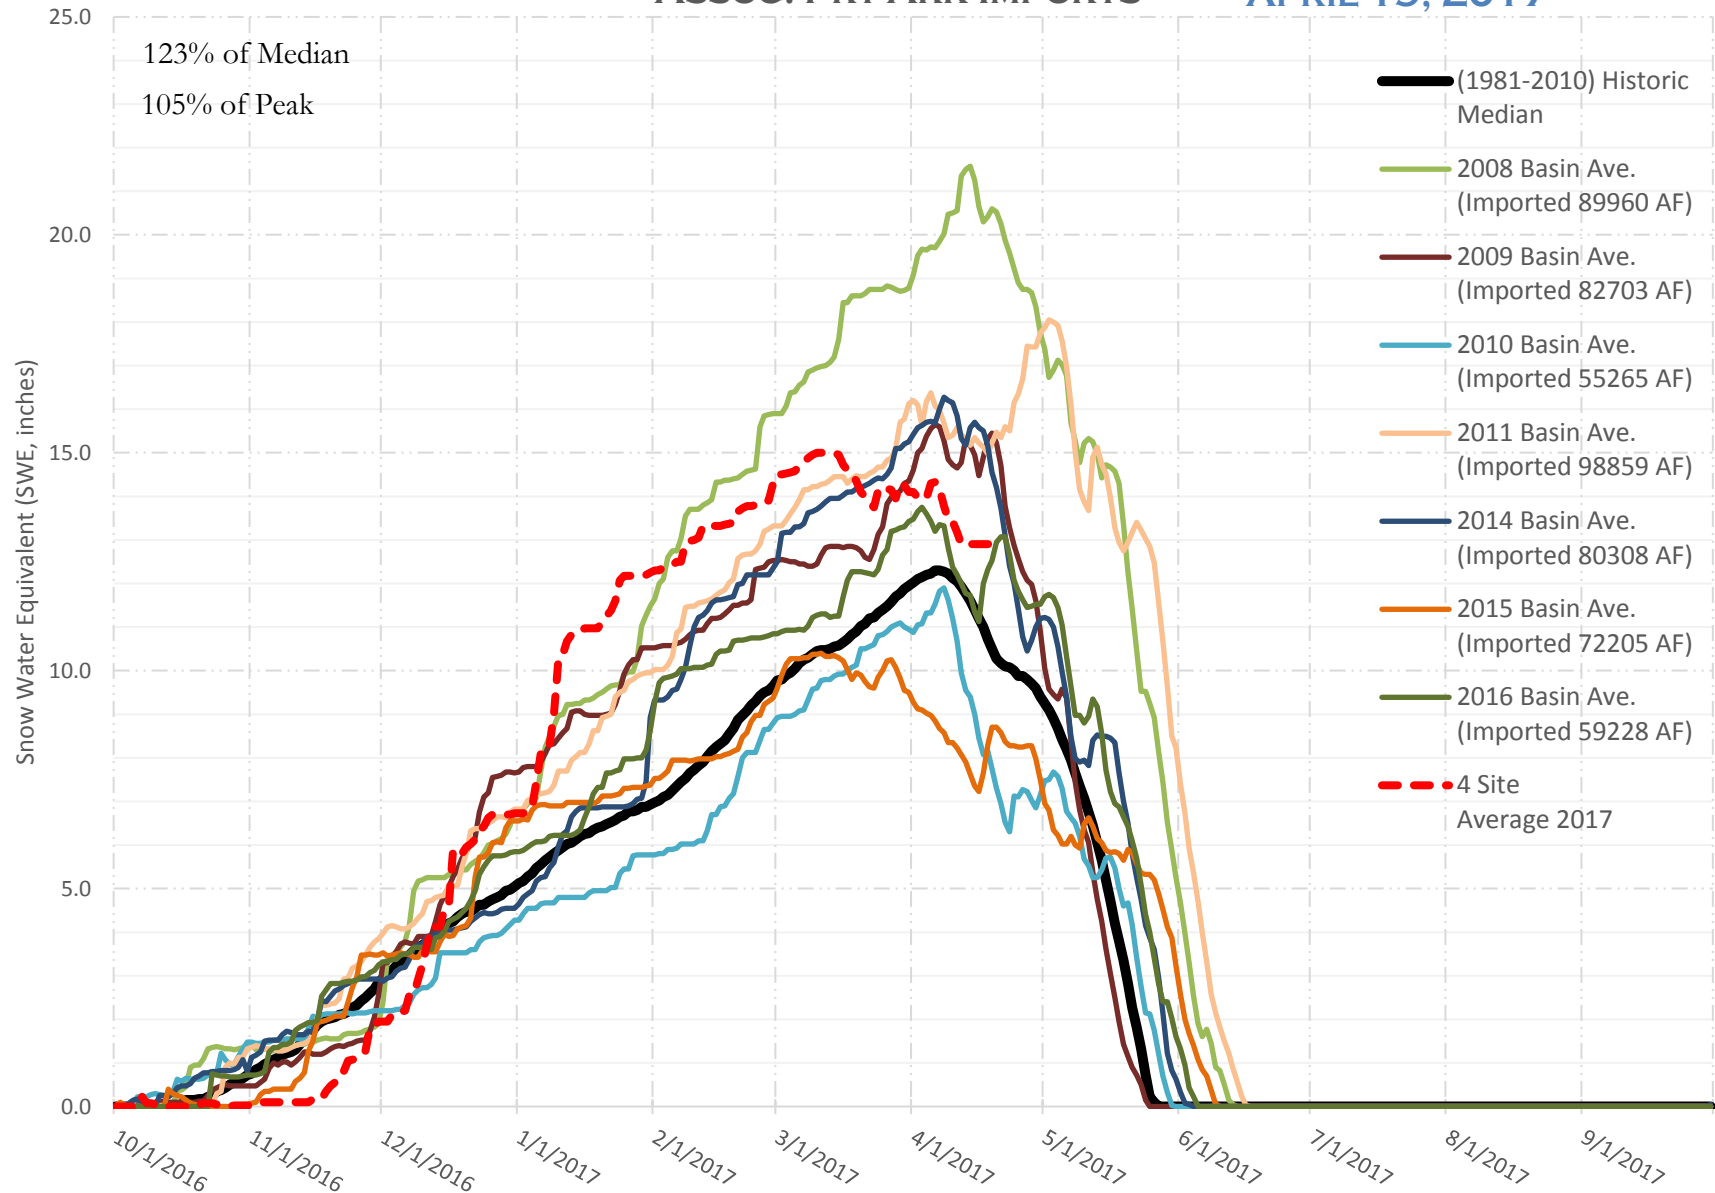

FRY-ARK COLLECTION BASIN SNOWPACK VS ANNUAL BASIN AVERAGE W/ ASSOC. FRY-ARK IMPORTS

APRIL 19, 2017

FRY-ARK COLLECTION BASIN SNOWPACK W/ INDIVIDUAL SITES

APRIL 19, 2017

UPPER ARK BASIN SNOWPACK VS ANNUAL BASIN AVERAGE W/ ASSOC. FRY- ARK IMPORTS

APRIL 19, 2017

UPPER ARK BASIN SNOWPACK W/ INDIVIDUAL SITES APRIL 19, 2017