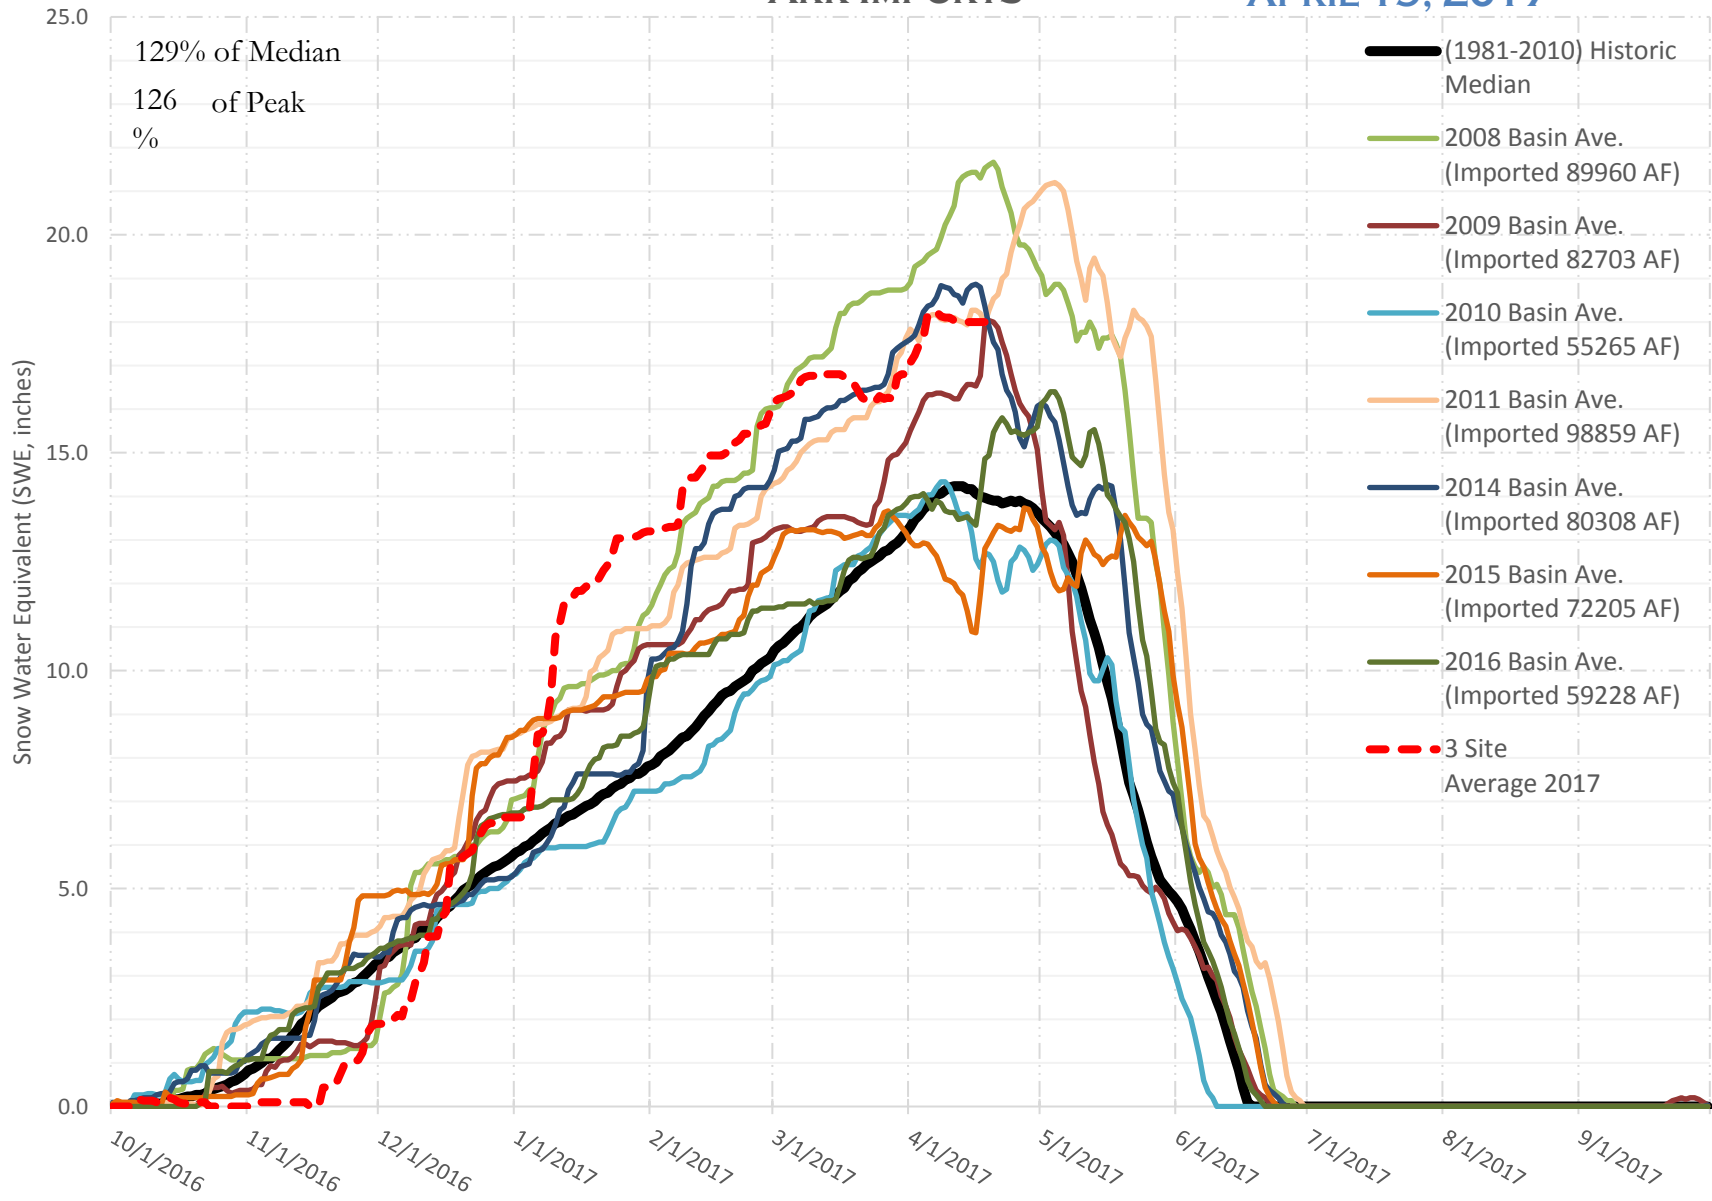

FRY-ARK COLLECTION BASIN SNOWPACK VS ANNUAL BASIN AVERAGE W/ ASSOC. FRY-ARK IMPORTS

APRIL 19, 2017

FRY-ARK COLLECTION BASIN SNOWPACK W/ INDIVIDUAL SITES

APRIL 19, 2017

UPPER ARK BASIN SNOWPACK VS ANNUAL BASIN AVERAGE W/ ASSOC. FRY- ARK IMPORTS

APRIL 19, 2017

UPPER ARK BASIN SNOWPACK W/ INDIVIDUAL SITES APRIL 19, 2017