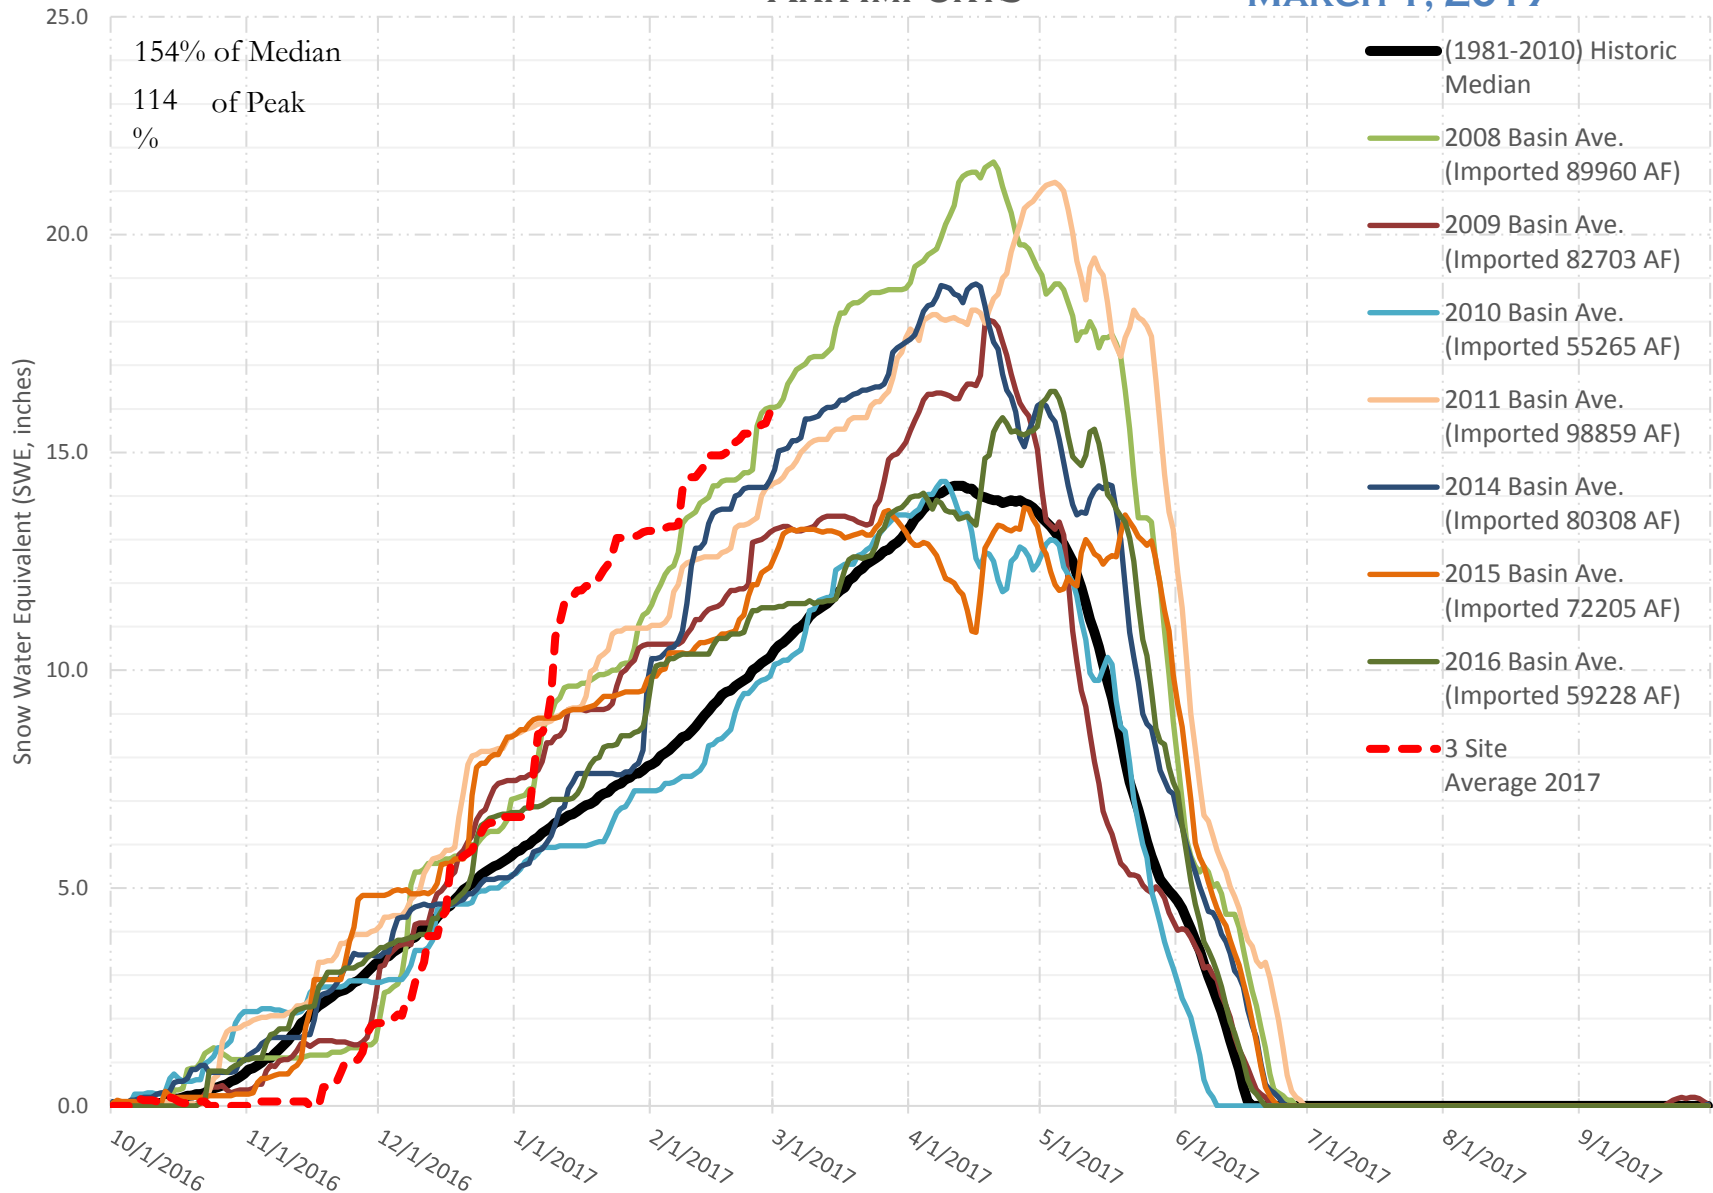

FRY-ARK COLLECTION BASIN SNOWPACK VS ANNUAL BASIN AVERAGE W/ ASSOC. FRY-ARK IMPORTS

MARCH 1, 2017

FRY-ARK COLLECTION BASIN SNOWPACK W/ INDIVIDUAL SITES MARCH 1, 2017

UPPER ARK BASIN SNOWPACK VS ANNUAL BASIN AVERAGE W/ ASSOC. FRY- ARK IMPORTS

MARCH 1, 2017

UPPER ARK BASIN SNOWPACK W/ INDIVIDUAL SITES MARCH 1, 2017